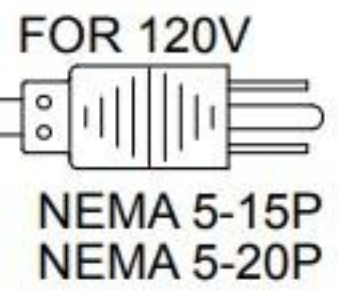

TOP HEAT

E

BOTTOM HEAT

F

LETTER

DESCRIPTION

A

SWITCH - POWER SAVER

B

SPEED CONTROL

C

MOTOR - CONVEYOR

D

COOLING FAN

E

TOP HEATING ELEMENTS

F

BOTTOM HEATING ELEMENTS

BLACK (BROWN 230V)

GREEN

WHITE (BLUE 230V)