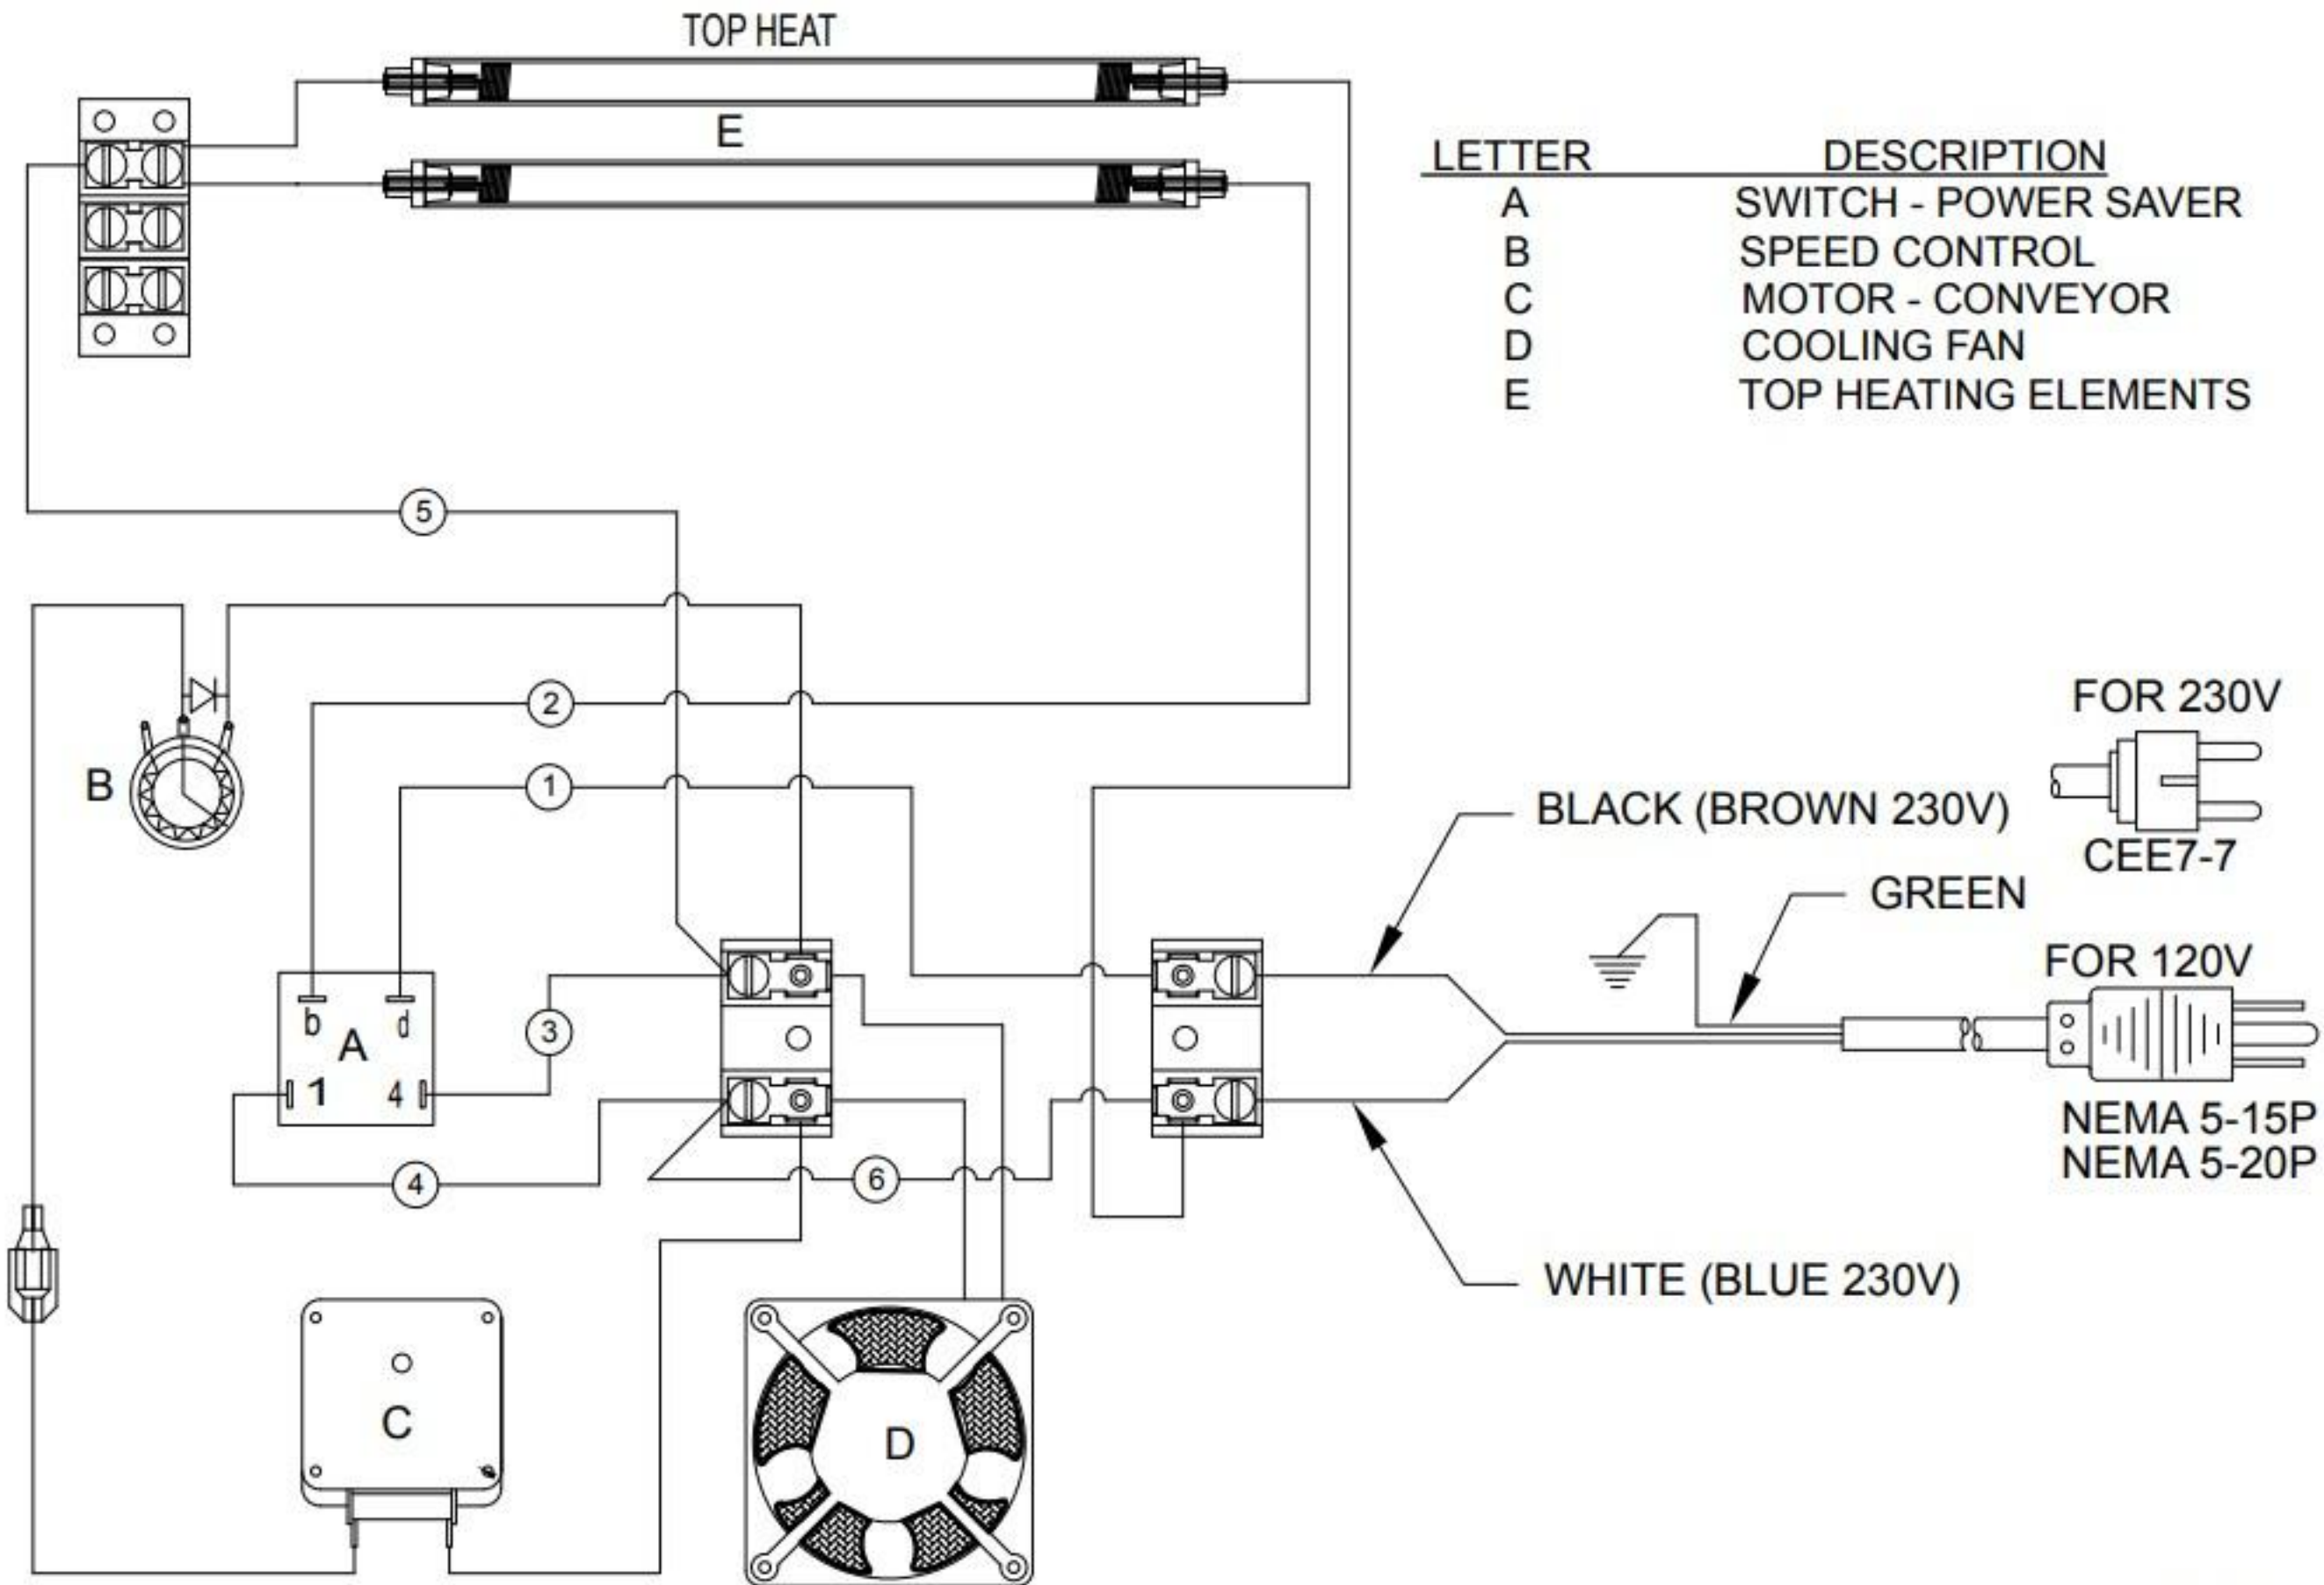

TOP HEAT

E

LETTER

DESCRIPTION

- A SWITCH - POWER SAVER
- B SPEED CONTROL
- C MOTOR - CONVEYOR
- D COOLING FAN
- E TOP HEATING ELEMENTS

FOR 230V

FOR 120V

NEMA 5-15P
NEMA 5-20P

BLACK (BROWN 230V)

GREEN

WHITE (BLUE 230V)