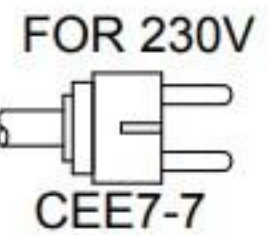

TOP HEAT

E

BOTTOM HEAT

F

LETTER

DESCRIPTION

A

SWITCH - POWER SAVER

B

SPEED CONTROL

C

MOTOR - CONVEYOR

D

COOLING FAN

E

TOP HEATING ELEMENTS

F

BOTTOM HEATING ELEMENTS

BLACK (BROWN 230V)

GREEN

WHITE (BLUE 230V)