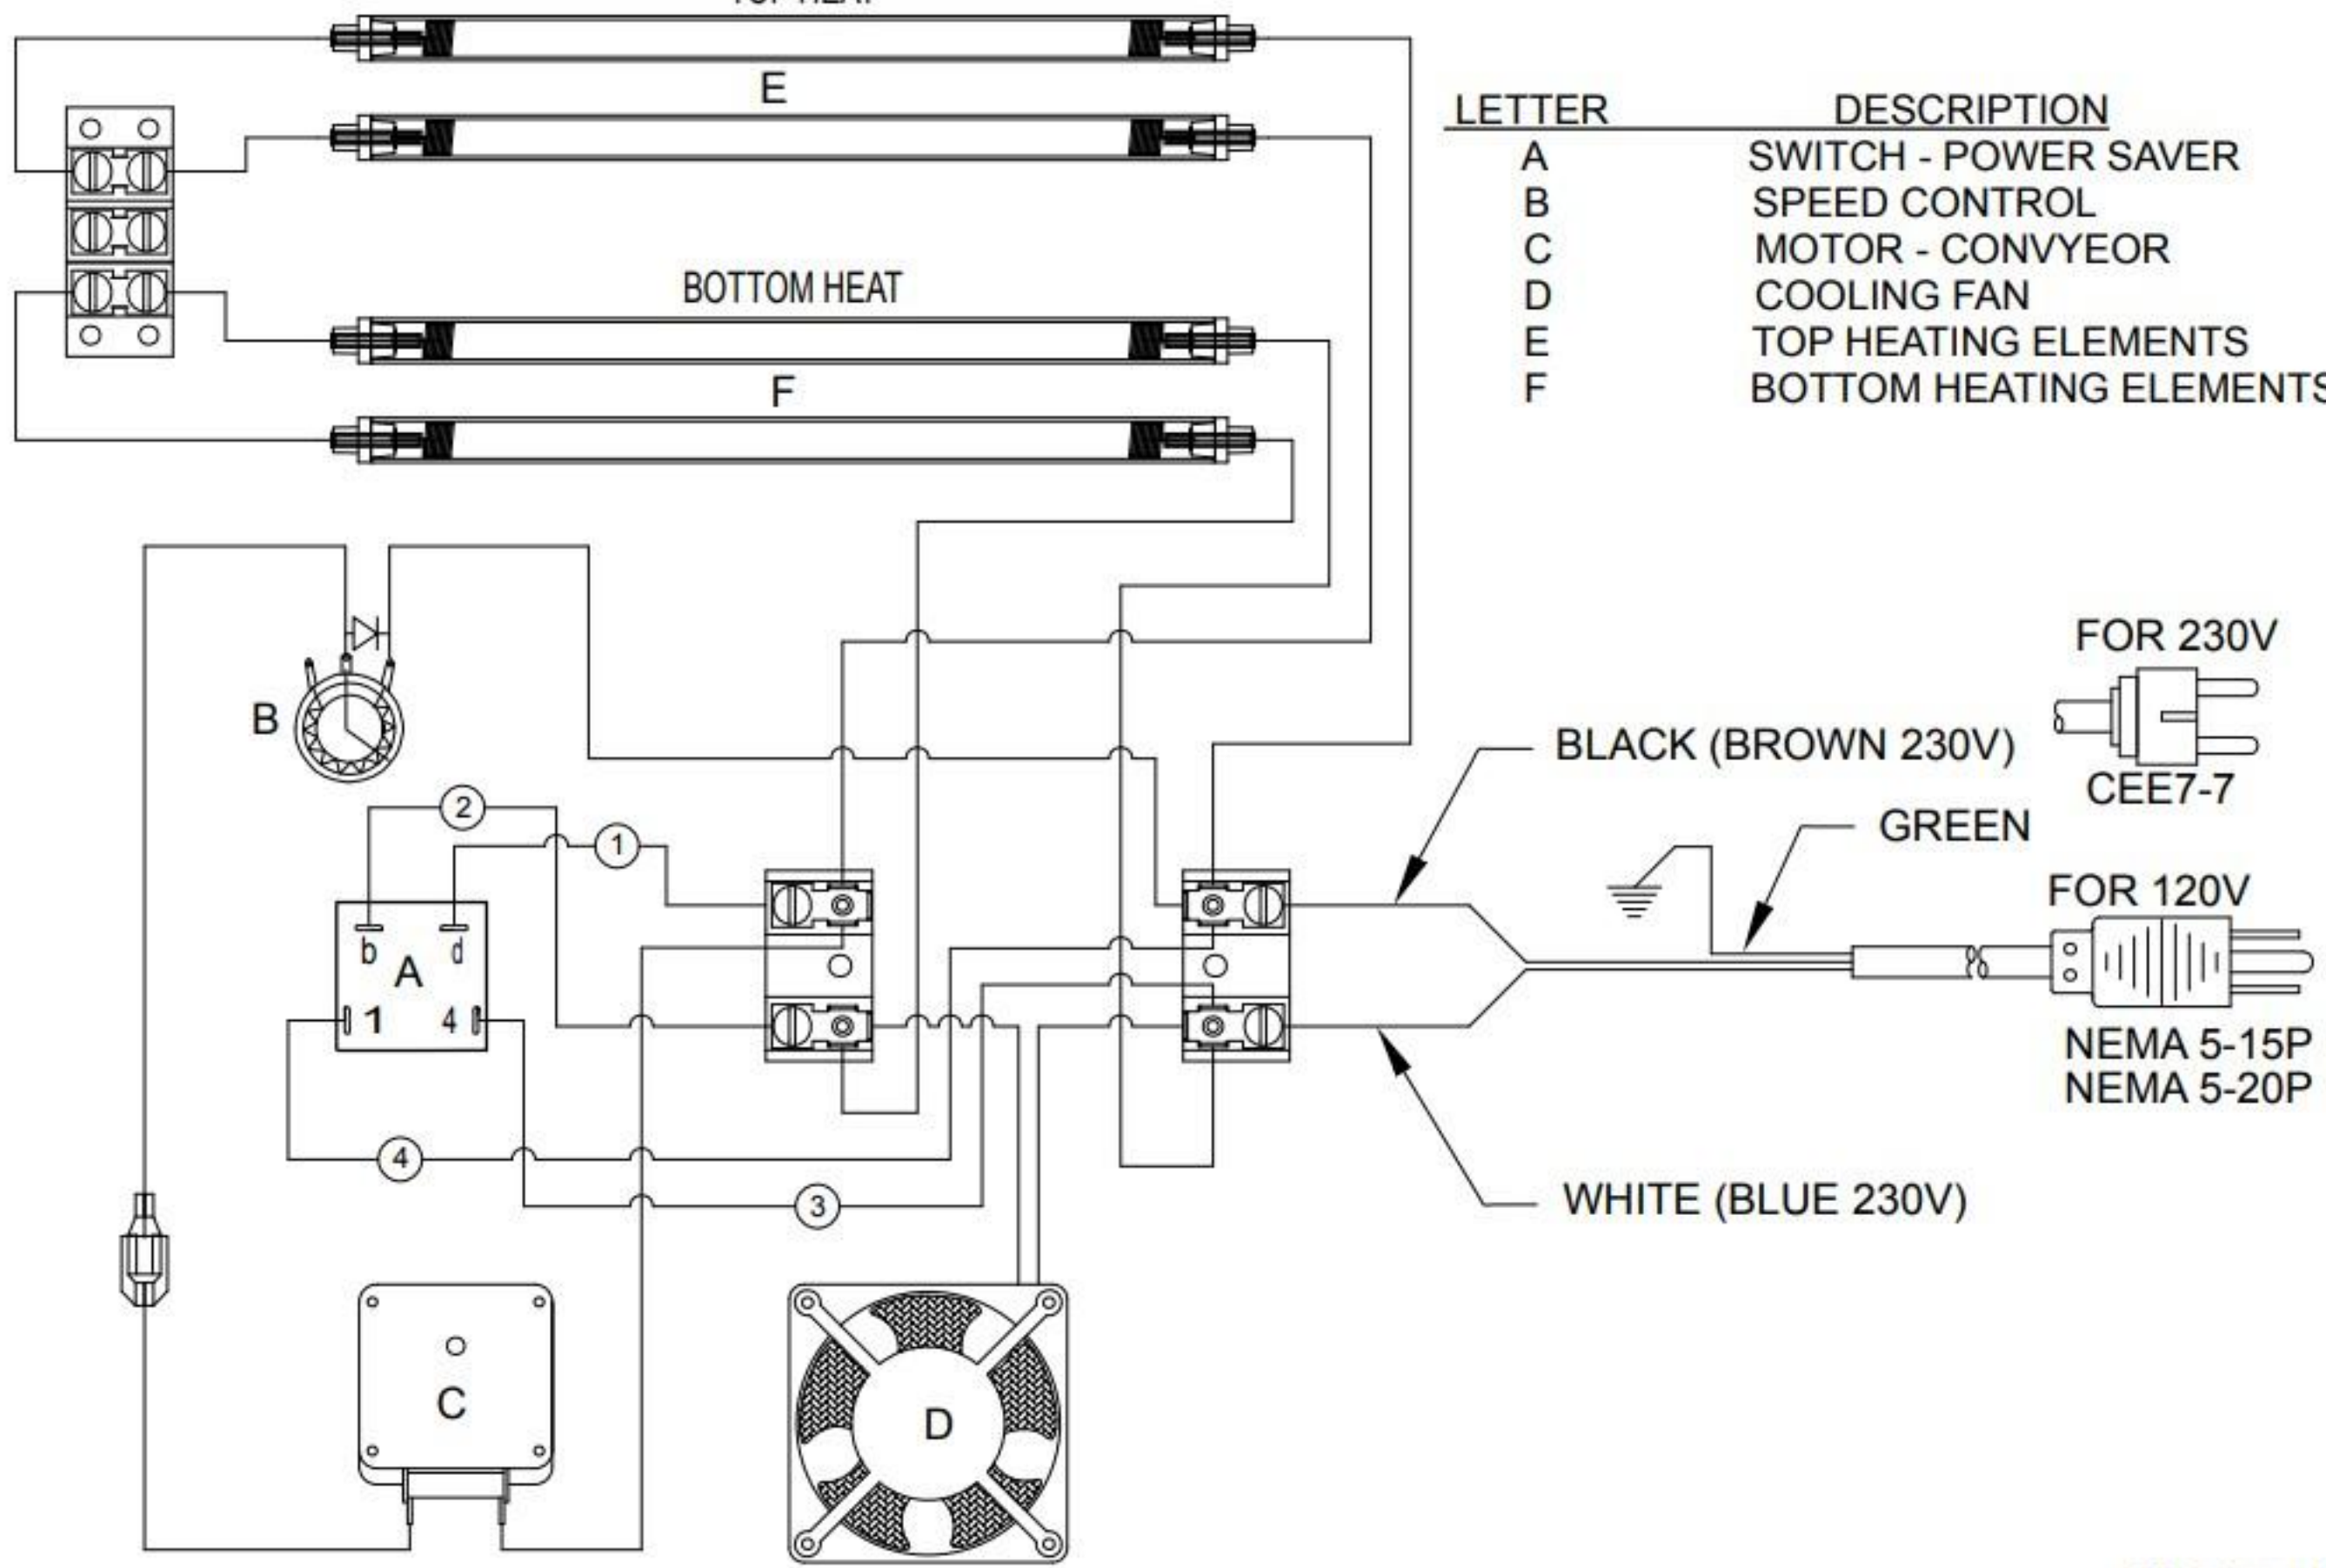

TOP HEAT

E

BOTTOM HEAT

F

LETTER

DESCRIPTION

A

SWITCH - POWER SAVER

B

SPEED CONTROL

C

MOTOR - CONVEYOR

D

COOLING FAN

E

TOP HEATING ELEMENTS

F

BOTTOM HEATING ELEMENTS

BLACK (BROWN 230V)

GREEN

WHITE (BLUE 230V)

TOP HEAT

E

LETTER