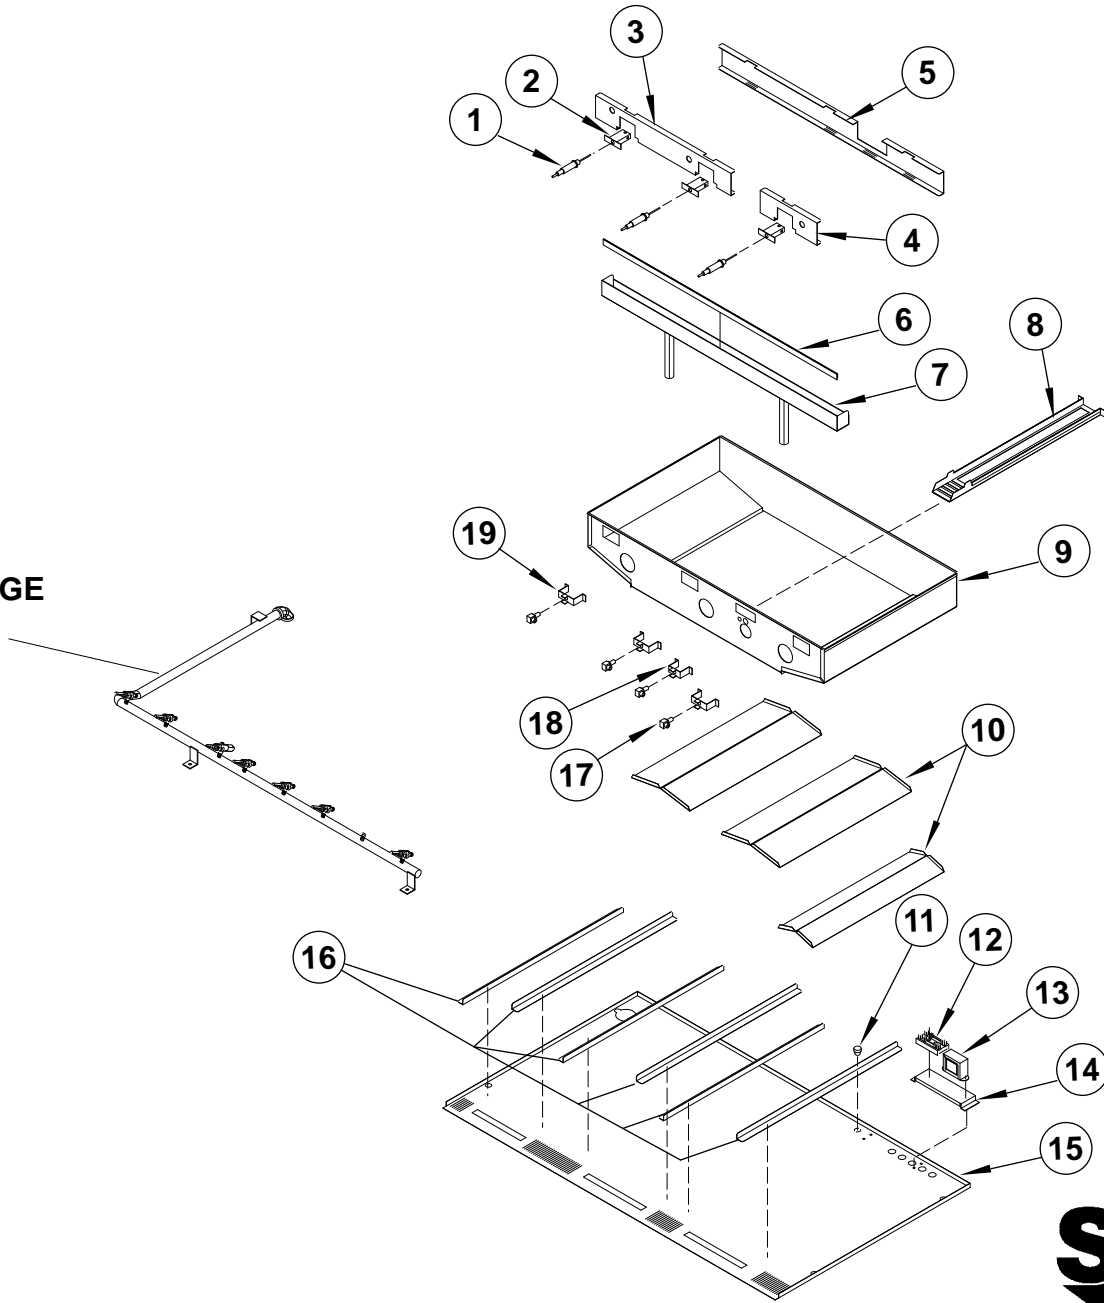

SEE SEPARATE PAGE
FOR PARTS LIST

TYPICAL LOWER GRILL BODY SERVICE PARTS LIST

REFER TO THE PARTS LIST SPECIFIC TO YOUR MODEL FOR MORE DETAIL INFORMATION.