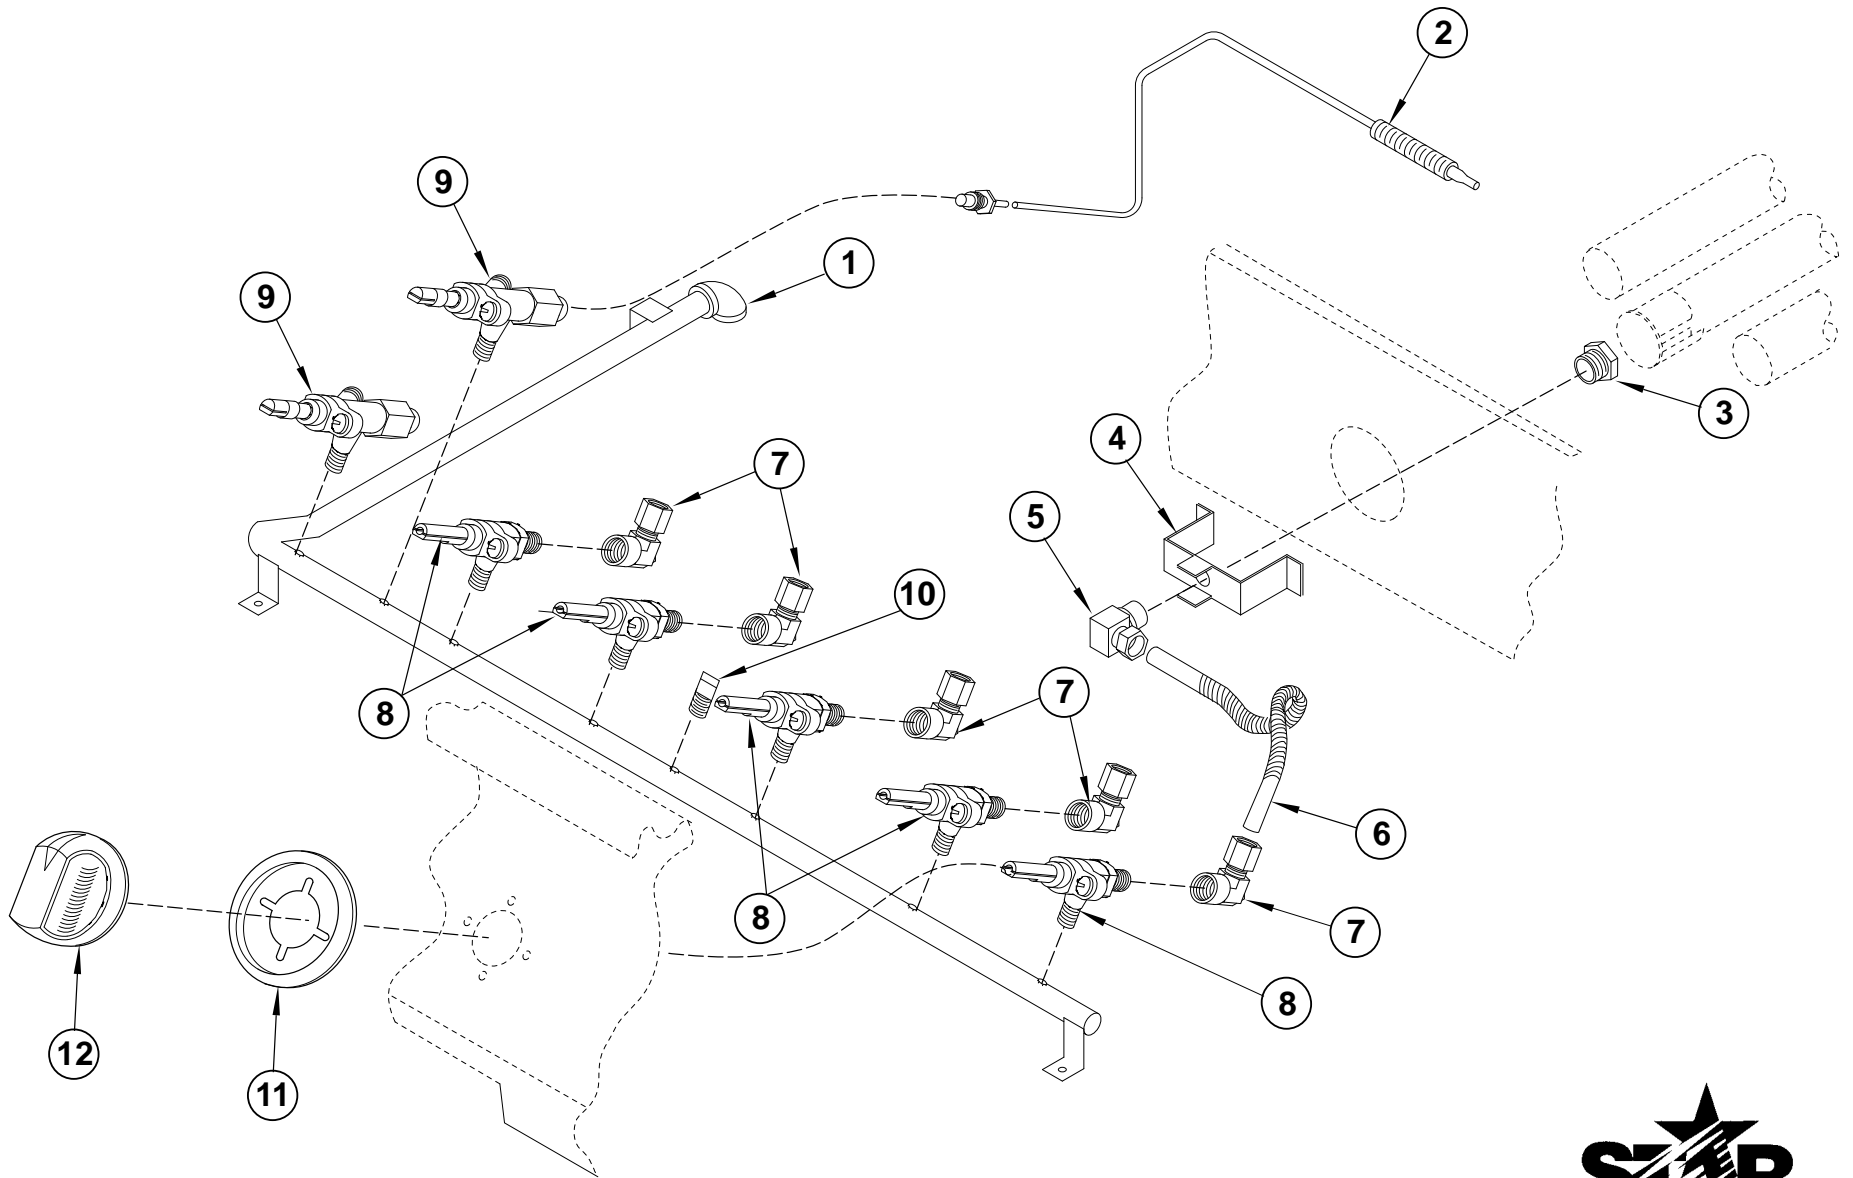

TYPICAL MANIFOLD ASSEMBLY - MODEL SSG48 SHOWN

REFER TO THE PARTS LIST SPECIFIC TO YOUR MODEL FOR MORE DETAIL INFORMATION.

STAR MANUFACTURING INTERNATIONAL, INC.

MODEL: SSG48

SK2035 REV. A

01/31/05