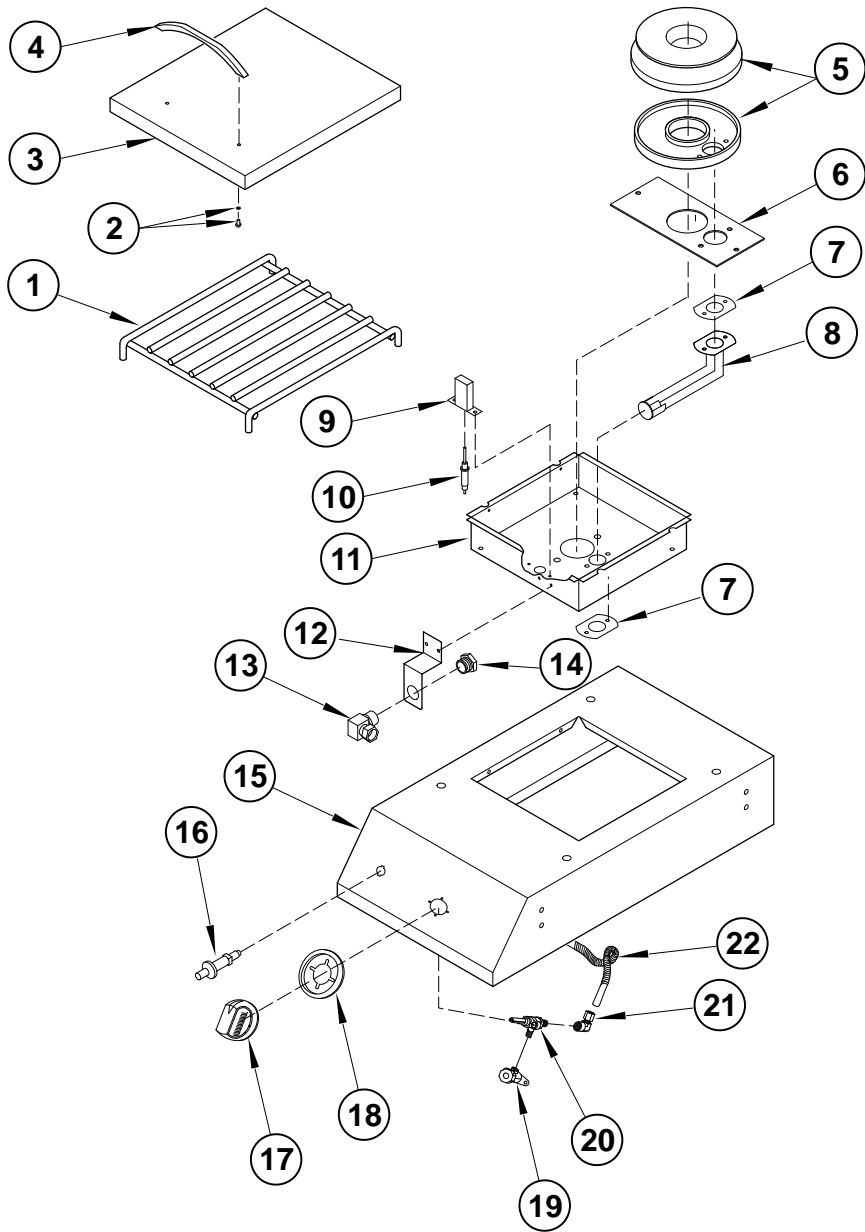

TYPICAL SIDE SELF BURNER & ACCESSORIES PART
REFER TO THE PARTS LIST SPECIFIC TO YOUR MODEL FOR MORE DETAIL INFORMATION.

STAR MANUFACTURING INTERNATIONAL INC.
SK2038A 01-31-05

SSG Side Shelf Burner Accessory Parts List

Part Number	Description	Quantity	#	Part Number	Description	Quantity per Model						
						SSG24	SSG30	SSG36	SSG36C	SSG48	SSG48C	
1	2B-Z7010	WIRE GRATE - SIDE SHELF BURNER	1	18	S2-Z6936	BEZEL - LARGE						1
2	2C-Z6744	SCREW 8-32 x 5/16 RHP SS	2	19	2K-Z7183	VALVE MOUNTING ADAPTER						1
	2C-Z6759	WASHER #8 LOCK EXT	2	20	2V-Z6939	VALVE HI-LO						1
3	S2-Z7193	SHELF - COVER	1	21	2K-Z6941	FITTING 3/8 - 27 FEMALE x 1/4						1
4	2R-Z6726	HANDLE	1	22	2K-Z6943	GAS LINE 1/4 DIA. x 8" LONG	3	4	3	5	2	5
5	2F-Z6857	SIDE BURNER - BURNER SET	1		2K-Z6944	GAS LINE 3/8 DIA. x 48" LONG	1	1	1	1	1	1
6	S2-Z7175	HOTPLATE BURNER MTG PLATE	1		2K-Z6945	GAS LINE 1/4 DIA. x 16" LONG			1		3	1
7	2I-Z5476	GASKET	2		2K-Z6946	GAS LINE 3/8 DIA. x 72" LONG					1	
8	2F-Z6975	SHORT VENTURI TUBE	1	23	2D-Z6978	ROASTING PAN - SMALL	1	1		1	2	
9	S2-Z7011	IGNITOR BOX	1		2D-Y1143	PAN - 2.5" FULL			1			1
10	2J-Z6908	IGNITOR - STRAIGHT	1	24	#s Below	PRESSURE REGULATOR	1	1	1	1	1	1
11	S2-Z7190	SHELF - BURNER BOX	1		2J-Z5541	PRESSURE REGULATOR - NATURAL						
12	S2-Z7191	SHELF - ORIFICE BRACKET	1		2J-Z7007	PRESSURE REGULATOR - LP						
13	2K-Z6942	FITTING 3/8-27MALE x 1/4	1	25	#s Below	HOSE ASSEMBLY	1	1	1	1	1	1
14	2J-Z5672	ORIFICE - NAT	1		2J-Z7184	HOSE ASSEMBLY - NATURAL						
	2J-Z5671	ORIFICE - LP	1		2J-Z7185	HOSE ASSEMBLY - LP						
15	S2-Z7187	SHELF - SIDE BURNER	1	NI	2H-Z6835	MITT	2	2	2	2	2	2
16	2J-Z7195	PIEZO IGNITOR	1									
17	2R-Z6934	KNOB - LARGE	1