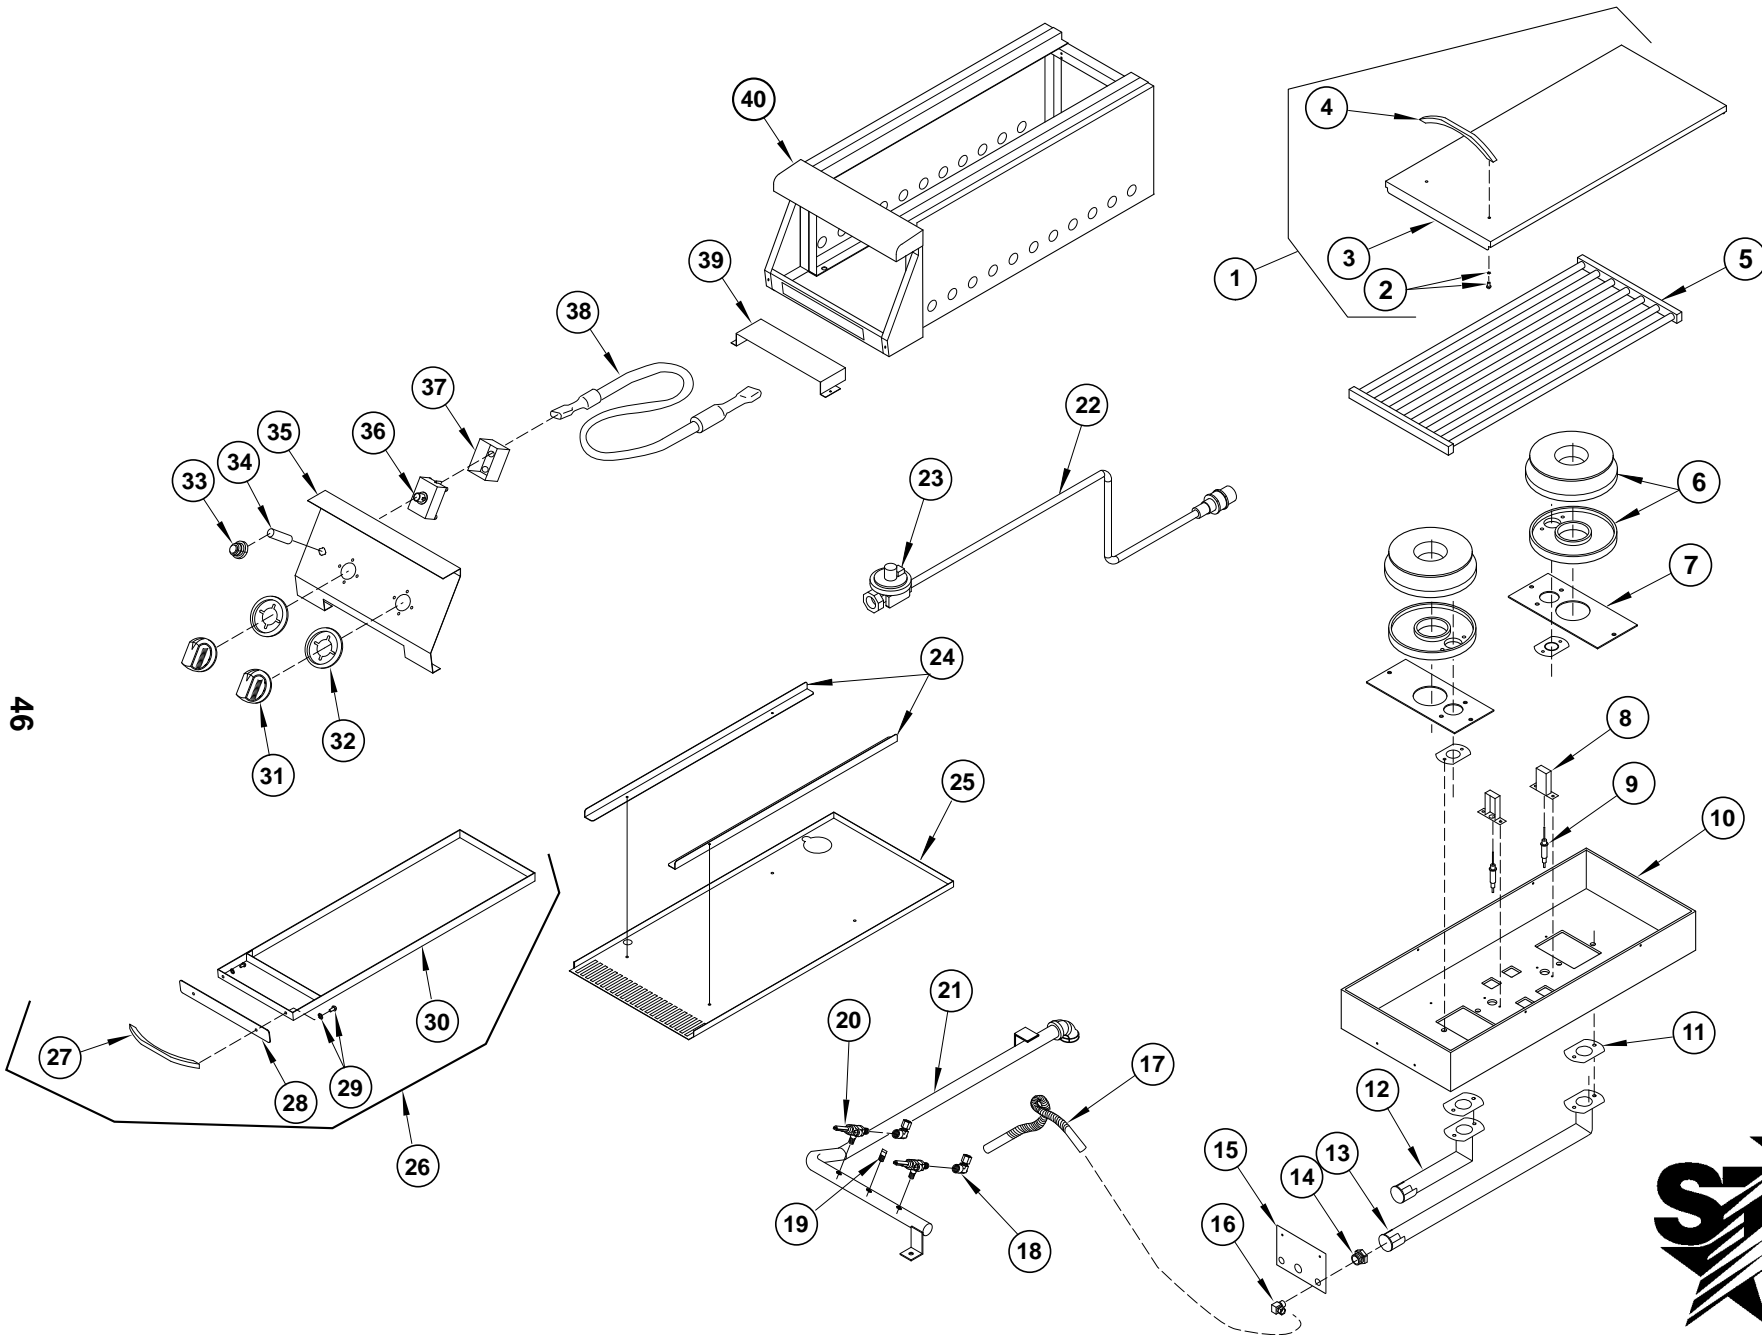

TYPICAL CONTROL POD ASSEMBLY PARTS

COMPLETE ASSEMBLY PART NO. [S2-OG0072](#)

STAR MANUFACTURING INTERNATIONAL INC.

SK2030A

01-31-05

SSG Control Pod Assembly Parts List

#	Part Number	Description	Quantity per Model						#	Part Number	Description	Quantity per Model					
			SSG24	SSG30	SSG36	SSG36C	SSG48	SSG48C				SSG24	SSG30	SSG36	SSG36C	SSG48	SSG48C
1	2D-Z6751	LIGHT BEZEL	1	1	1	1	1	1	10	2K-Z1971	SPACER	5	5	5	5	5	5
2	2S-Z6729	BULB MR16 20W WITH LENS	1	1	1	1	1	1	11	S2-Z7438	SPACER T/C INLET	1	1	1	1	1	1
3	2I-Z6747	O-RING	1	1	1	1	1	1	12	2E-Z6760	PROBE INLET w/ CLIP TYPE K	1	1	1	1	1	1
4	2E-Z6728	LAMP HOLDER	1	1	1	1	1	1	13	2E-Z6761	PROBE	1	1	1	1	1	1
5	S2-OG0071	ASSEMBLY - CONTROL HOUSING	1	1	1	1	1	1	14	S2-OG0070	ASSEMBLY - CONTROL POST	1	1	1	1	1	1
6	2M-Z7290	LABEL - MENU GUIDE	1	1	1	1	1	1	15	2I-Z6732	PLUG RUBBER 1.188 x .5	1	1	1	1	1	1
7	2E-Z6772	CONTROL TIME / TEMPERATURE	1	1	1	1	1	1	16	2M-Z6731	OVERLAY - SSG CONTROL	1	1	1	1	1	1
8	2E-Z6745-2	WIRE CONNECTOR FEMALE	1	1	1	1	1	1									
9	2K-Z6763	BUSHING	1	1	1	1	1	1									