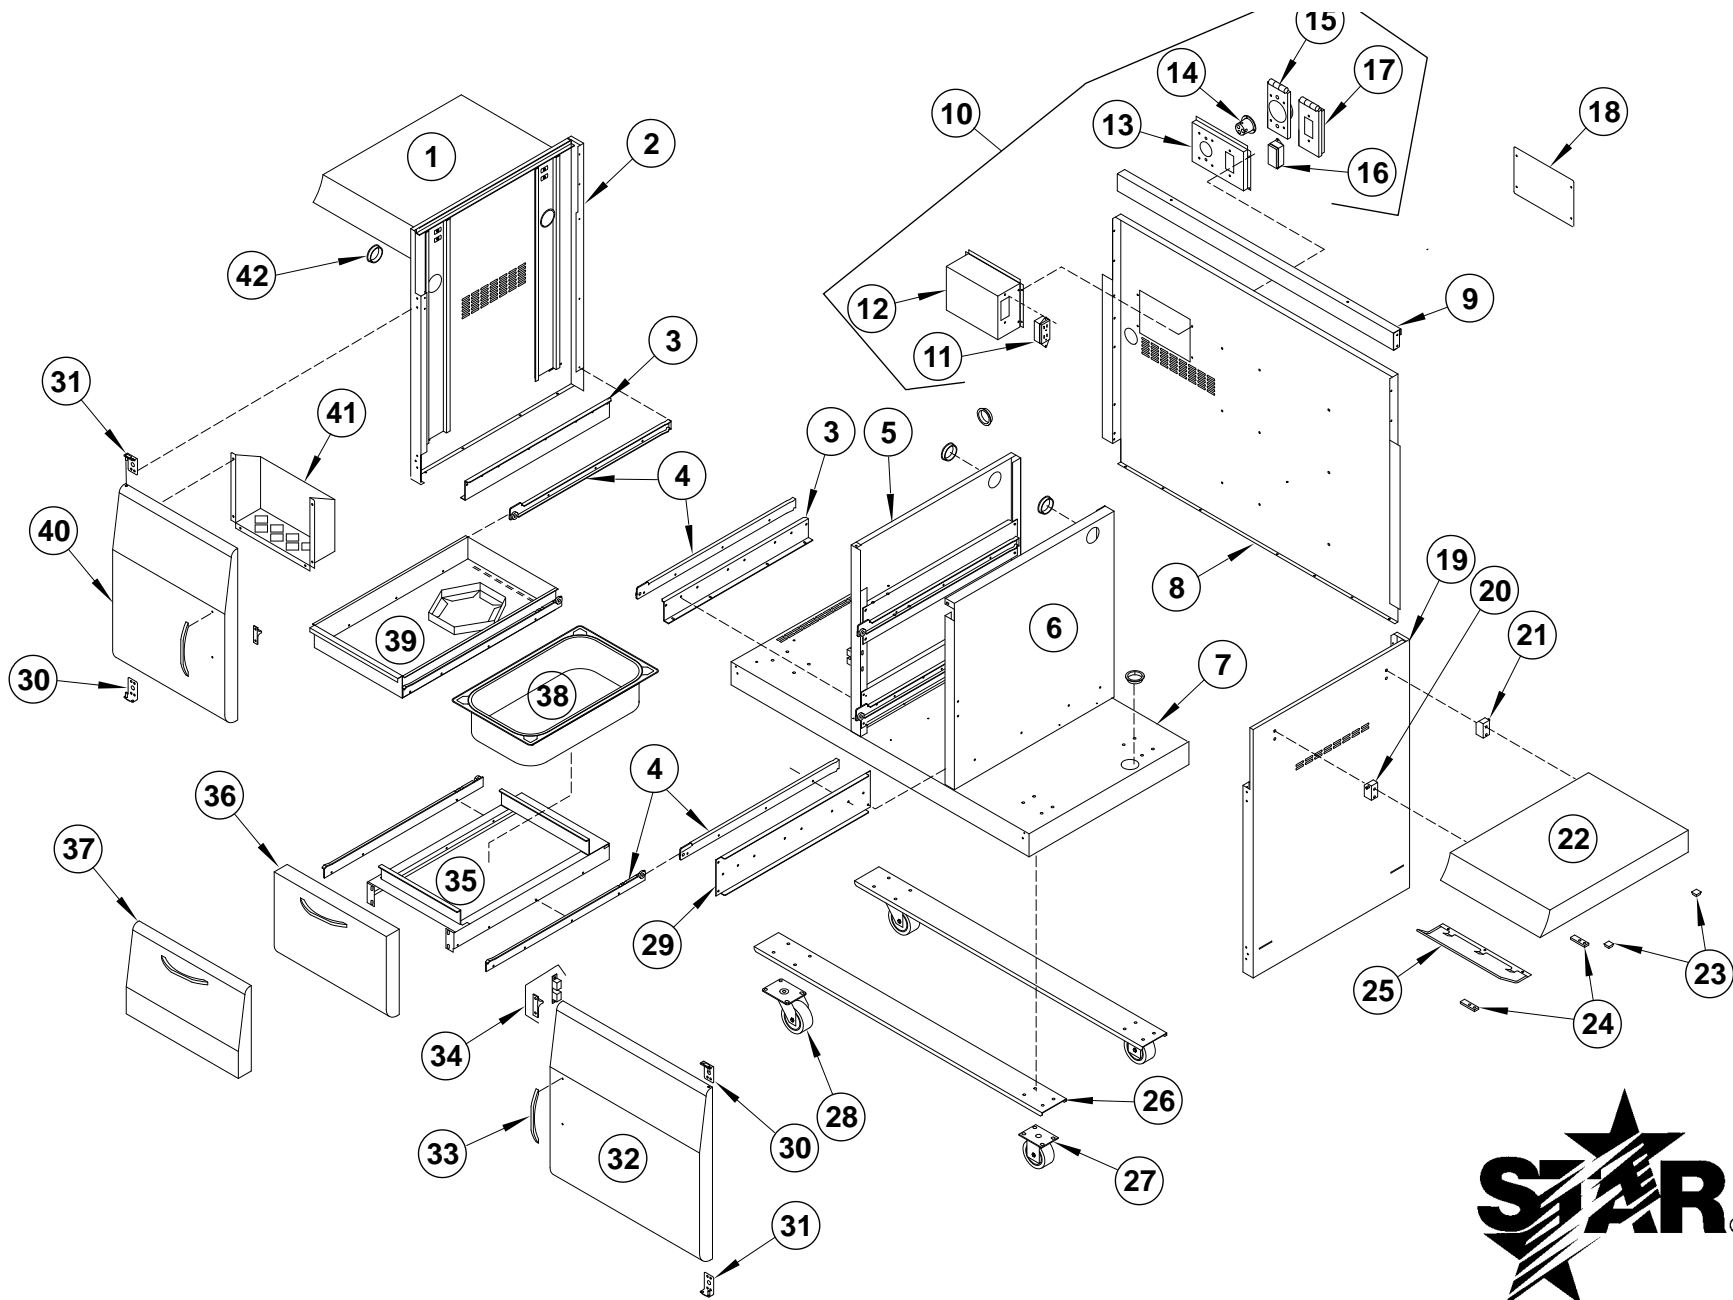

SSG TYPICAL BASE PARTS

REFER TO THE PARTS LIST SPECIFIC TO YOUR MODEL FOR MORE DETAIL INFORMATION.

STAR MANUFACTURING INTERNATIONAL INC.

SK2054A

01-31-05

SSG Base Parts List

#	Part Number	Description	Quantity per Model						#	Part Number	Description	Quantity per Model					
			24SSB	30SSB	36SSB	36SSBDX	48SSB	48SSBDX				24SSB	30SSB	36SSB	36SSBDX	48SSB	48SSBDX
1	S3-SGB0002	SHELF ASSEMBLY LEFT	1	1	1	1	1	1	25	2B-Z6898	UTENSIL HOLDER	1	1	1	1	1	1
2	S3-SGB0001	END PANEL ASSEMBLY LEFT	1	1	1	1	1	1	26	S3-Z6819	STIFFENER BASE - 30		2				
3	S3-Z6802	BRACKET - PROPANE DRAWER	2	1	1	1	2	1		S3-Z6818	STIFFENER BASE - 36			2	2		
4	2R-Z6727	DRAWER SLIDE SET	1	1	1	3	1	3		S3-Z6817	STIFFENER BASE - 48					2	2
5	S3-Z6798	INTERIOR PANEL LEFT		1	1	1	1	1	27	2P-Z6770	CASTER RIGID 3-1/2"	2	2	2	2	2	2
6	S3-Z6799	INTERIOR PANEL RIGHT						1	28	2P-Z6771	CASTER SWIVEL 3-1/2"	2	2	2	2	2	2
7	S3-Z6810	BOTTOM - 24	1						29	S3-Z6777	MOUNT DRAWER SLIDE				4		4
	S3-Z6811	BOTTOM - 30		1					30	S3-SGB0009	DOOR ASSY HINGE	1	2	2	1	2	2
	S3-Z6812	BOTTOM - 36			1	1			31	S3-SGB0010	DOOR ASSY HINGE	1	2	2	1	2	2
	S3-Z6813	BOTTOM - 48					1	1	-	2C-Z7674	SCREW, HINGE MOUNTING	AR					
8	S3-Z6794	BACK PANEL - 24	1						-	2C-Z7165	NUT, HINGE MOUNTING	AR					
	S3-Z6795	BACK PANEL - 30		1					32	S3-SGB0004	DOOR ASSY HINGE RIGHT - 12		1				1
	S3-Z6796	BACK PANEL - 36			1	1				S3-SGB0011	DOOR ASSY HINGE RIGHT - 18			1			
	S3-Z6797	BACK PANEL - 48					1	1		S3-SGB0012	DOOR ASSY HINGE RIGHT - 24					1	
9	S3-Z6784	UPPER BRACE - 24	1						33	2R-Z6726	DOOR HANDLE	1	2	2	3	2	4
	S3-Z6785	UPPER BRACE - 30		1					34	2R-Z6740	DOOR CATCH	1	2	2	1	2	2
	S3-Z6786	UPPER BRACE - 36			1	1			35	S3-SGB0013	DRAWER FRAME ASSEMBLY				2		2
	S3-Z6787	UPPER BRACE - 48					1	1	36	S3-SGB0008	DRAWER DOOR ASSY LOWER				1		1
10	S3-SGB0015	ELECTRICAL BOX ASSEMBLY				1		1	37	S3-SGB0007	DRAWER DOOR ASSY UPPER				1		1
11	2E-Z6724	AC RECEPTABLE				1		1	38	2D-Y6177	PAN				2		2
12	S3-Z7293	COVER - ELECTRICAL BOX				1		1	39	S3-SGB0014	PROPANE DRAWER ASSEMBLY	1	1	1	1	1	1
13	S3-Z7292	PANEL - ELECTRICAL BOX				1		1	40	S3-SGB0005	DOOR ASSEMBLY HINGE LEFT - 18		1	1	1		1
14	2E-Z6737	AC RECEPTACLE 5-15P				1		1		S3-SGB0006	DOOR ASSEMBLY HINGE LEFT - 24	1				1	
15	2E-Z6738	WEATHERPROOF COVER INLET				1		1	41	S3-Z6776	DOOR SHELF	1	1	1	1	1	1
16	2E-Z6725	GFCI RECEPTACLE				1		1	42	2K-Y8571	BUSHING 2-1/8"	2	3	3	3	4	4
17	2E-Z6736	COVER GFCI				1		1	NI	Contains:							
18	S3-Z6851	ELECTRICAL COVER	1	1	1		1			2G-Z6115	BAG	1	1	1	1	1	1
19	S3-SGB0000	END PANEL ASSEMBLY RIGHT	1	1	1	1	1	1		2M-Z7461	INSTRUCTIONS	1	1	1	1	1	1
20	2A-Z6855	HINGE BLOCK LEFT	2	2	2	2	2	2		2C-Z6883	SCREW #8 x 1" LONG HEAD TO BASE2	2	2	2	2	2	2
21	2A-Z6856	HINGE BLOCK RIGHT	2	2	2	2	2	2									
22	S3-SGB0003	SHELF ASSEMBLY RIGHT	1	1	1	1	1	1									
23	2A-H7804	BUMP-ON 1/4 x 1/2 SQR. RUBBER	4	4	4	4	4	4									
24	2A-Z6873	SHELF TAB	4	4	4	4	4	4