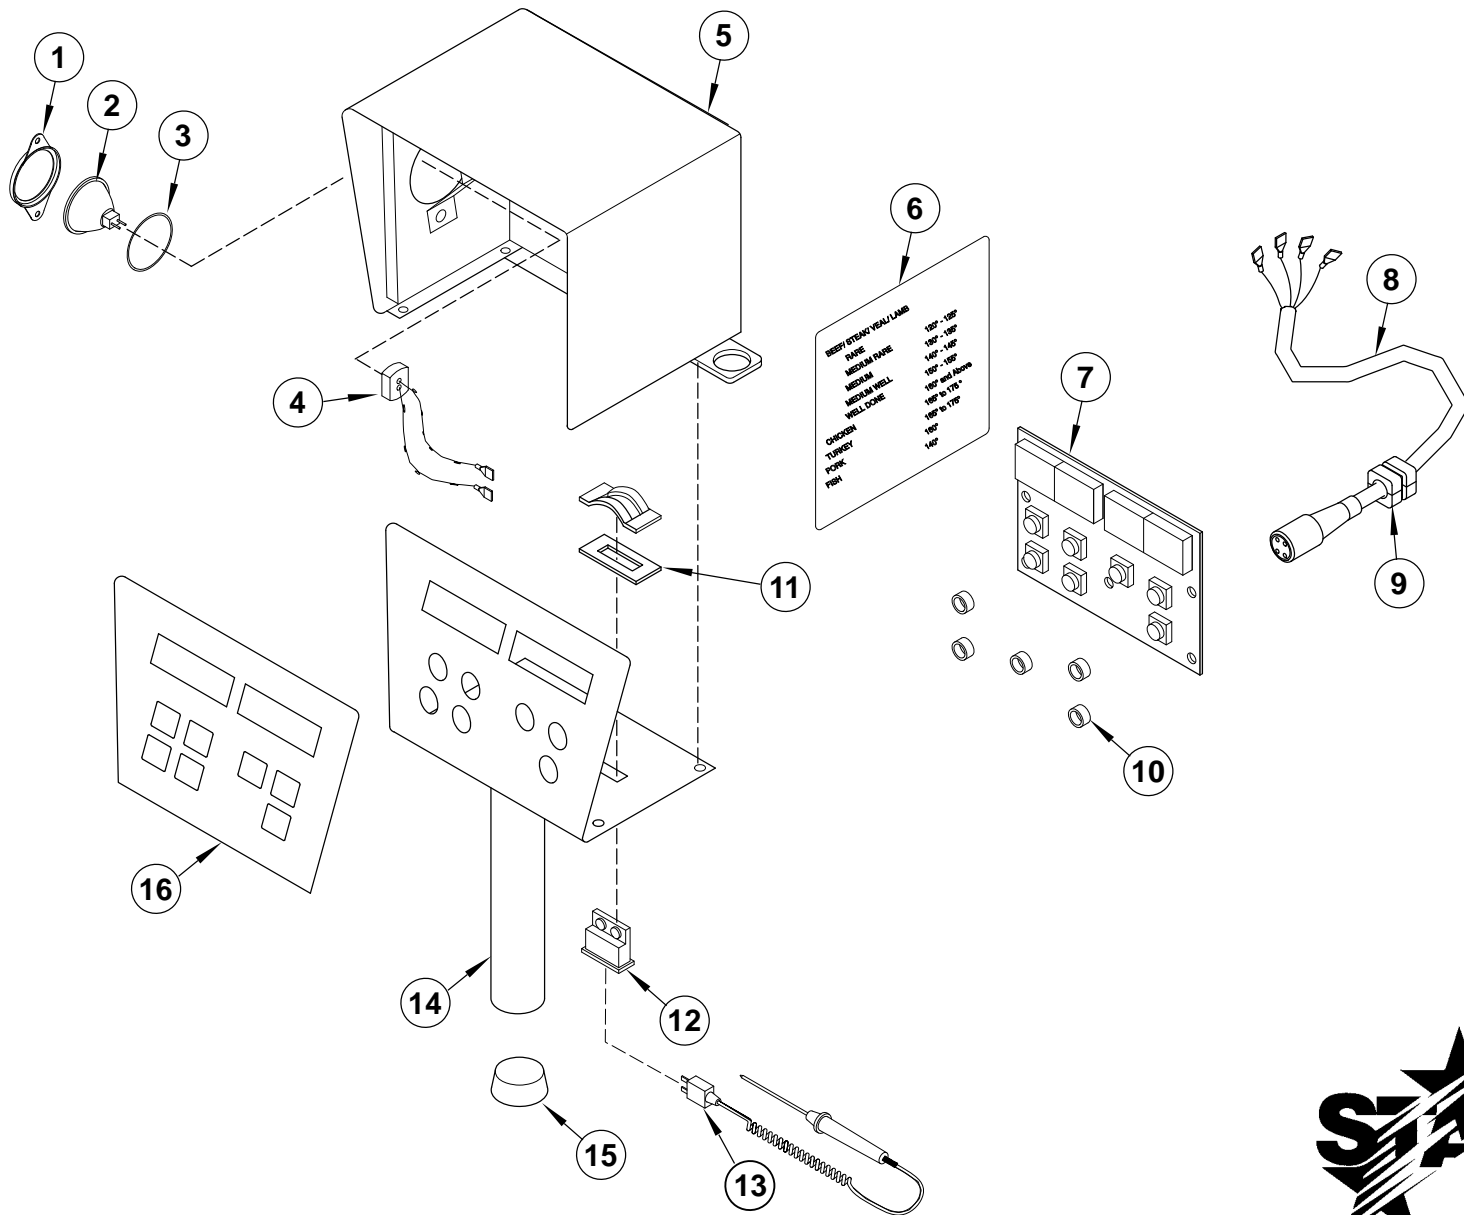

TYPICAL MANIFOLD ASSEMBLY - MODEL SSG48 SHOWN

REFER TO THE PARTS LIST SPECIFIC TO YOUR MODEL FOR MORE DETAIL INFORMATION.

STAR MANUFACTURING INTERNATIONAL, INC.

MODEL: SSG48

SK2035 REV. A

01/31/05

SSG Manifold Assembly Parts List

#	Part Number	Description	Quantity per Model						#	Part Number	Description	Quantity per Model												
			SSG24	SSG30	SSG36	SSG36C	SSG48	SSG48C				SSG24	SSG30	SSG36	SSG36C	SSG48	SSG48C							
1	2K-Z6980	MANIFOLD - 24	1							7	2K-Z6941	FITTING, 90 3/8 FEMALE - 1/4 TUBE	3	4	4	5	5	6						
	2K-Z6981	MANIFOLD - 30		1						8	2V-Z6939	VALVE HI-LO	3	4	4	5	5	6						
	2K-Z6982	MANIFOLD - 36			1					9	#s Below	VALVE - ROTISSERIE	1	1	1	1	2	1						
	2K-Z6984	MANIFOLD - 36C				1					2V-Z6940	VALVE - ROTISSERIE - NATURAL												
	2K-Z6983	MANIFOLD - 48						1			2V-Z6986	VALVE - ROTISSERIE - LP												
	2K-Z6985	MANIFOLD - 48C							1		2P-1453	1/8 NPT PIPE PLUG	1	1	1	1	1	1						
2	2J-Z6911	THERMOCOUPLE 48"	1	1	1	1	1	1	1	10	2R-Z7672	BEZEL - LARGE	2	3	3	4	4	5						
	2J-Z6912	THERMOCOUPLE 72"							1	11	2R-Z7673	BEZEL - SMALL	2	2	2	2	3	2						
3		ORIFICE (SEE BURNER, ORIFICE & IGNITOR TABLE)								12	2R-Z6934	LARGE KNOB	2	3	3	4	4	5						
4	S2-Z7018	ORIFICE BRACKET	2	2	3	2	4	3			2R-Z7673	BEZEL - SMALL	2	2	2	2	3	2						
	S2-Z7019	ORIFICE BRACKET - SMOKER	1	2	1	1	1	1																
5	2K-Z6942	FITTING 3/8-27MALE x 1/4	3	4	4	5	5	6																
6	2K-Z6943	GAS LINE 1/4 DIA. x 8" LONG	3	4	3	5	2	5																
	2K-Z6944	GAS LINE 3/8 DIA. x 48" LONG	1	1	1	1	1	1																
	2K-Z6945	GAS LINE 1/4 DIA. x 16" LONG				1		3	1															
	2K-Z6946	GAS LINE 3/8 DIA. x 72" LONG							1															