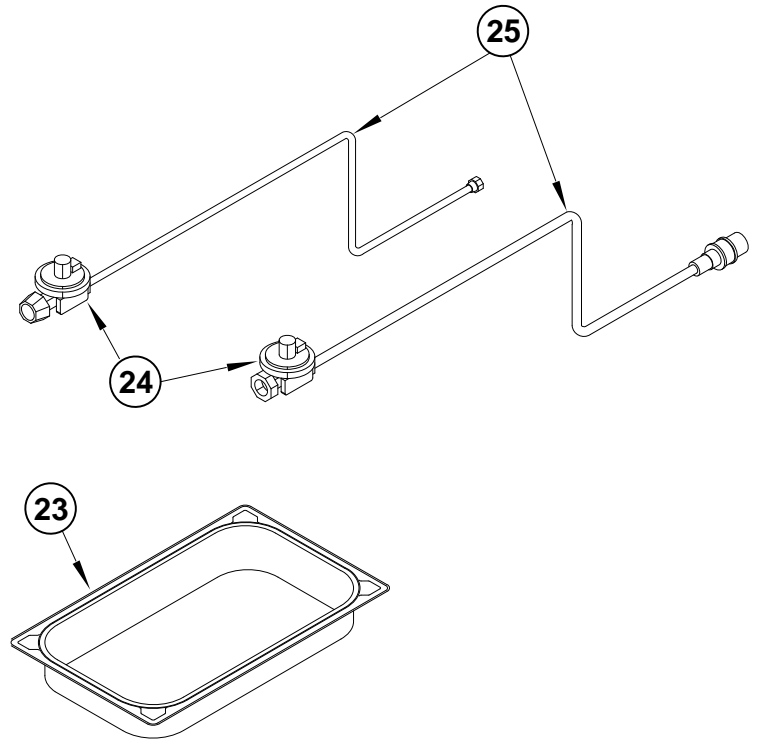

TYPICAL SIDE SELF BURNER & ACCESSORIES PART
REFER TO THE PARTS LIST SPECIFIC TO YOUR MODEL FOR MORE DETAIL INFORMATION.

STAR MANUFACTURING INTERNATIONAL INC.
SK2038A 01-31-05

SSG Side Shelf Burner Accessory Parts List

Part Number	Description	Quantity	#	Part Number	Description	Quantity per Model						
						SSG24	SSG30	SSG36	SSG36C	SSG48	SSG48C	
1	2B-Z7010	WIRE GRATE - SIDE SHELF BURNER	1	18	S2-Z6936	BEZEL - LARGE						1
2	2C-Z6744	SCREW 8-32 x 5/16 RHP SS	2	19	2K-Z7183	VALVE MOUNTING ADAPTER						1
	2C-Z6759	WASHER #8 LOCK EXT	2	20	2V-Z6939	VALVE HI-LO						1
3	S2-Z7193	SHELF - COVER	1	21	2K-Z6941	FITTING 3/8 - 27 FEMALE x 1/4						1
4	2R-Z6726	HANDLE	1	22	2K-Z6943	GAS LINE 1/4 DIA. x 8" LONG	3	4	3	5	2	5
5	2F-Z6857	SIDE BURNER - BURNER SET	1		2K-Z6944	GAS LINE 3/8 DIA. x 48" LONG	1	1	1	1	1	1
6	S2-Z7175	HOTPLATE BURNER MTG PLATE	1		2K-Z6945	GAS LINE 1/4 DIA. x 16" LONG			1		3	1
7	2I-Z5476	GASKET	2		2K-Z6946	GAS LINE 3/8 DIA. x 72" LONG					1	
8	2F-Z6975	SHORT VENTURI TUBE	1	23	2D-Z6978	ROASTING PAN - SMALL	1	1		1	2	
9	S2-Z7011	IGNITOR BOX	1		2D-Y1143	PAN - 2.5" FULL			1			1
10	2J-Z6908	IGNITOR - STRAIGHT	1	24	#s Below	PRESSURE REGULATOR	1	1	1	1	1	1
11	S2-Z7190	SHELF - BURNER BOX	1		2J-Z5541	PRESSURE REGULATOR - NATURAL						
12	S2-Z7191	SHELF - ORIFICE BRACKET	1		2J-Z7007	PRESSURE REGULATOR - LP						
13	2K-Z6942	FITTING 3/8-27MALE x 1/4	1	25	#s Below	HOSE ASSEMBLY	1	1	1	1	1	1
14	2J-Z5672	ORIFICE - NAT	1		2J-Z7184	HOSE ASSEMBLY - NATURAL						
	2J-Z5671	ORIFICE - LP	1		2J-Z7185	HOSE ASSEMBLY - LP						
15	S2-Z7187	SHELF - SIDE BURNER	1	NI	2H-Z6835	MITT	2	2	2	2	2	2
16	2J-Z7195	PIEZO IGNITOR	1									
17	2R-Z6934	KNOB - LARGE	1