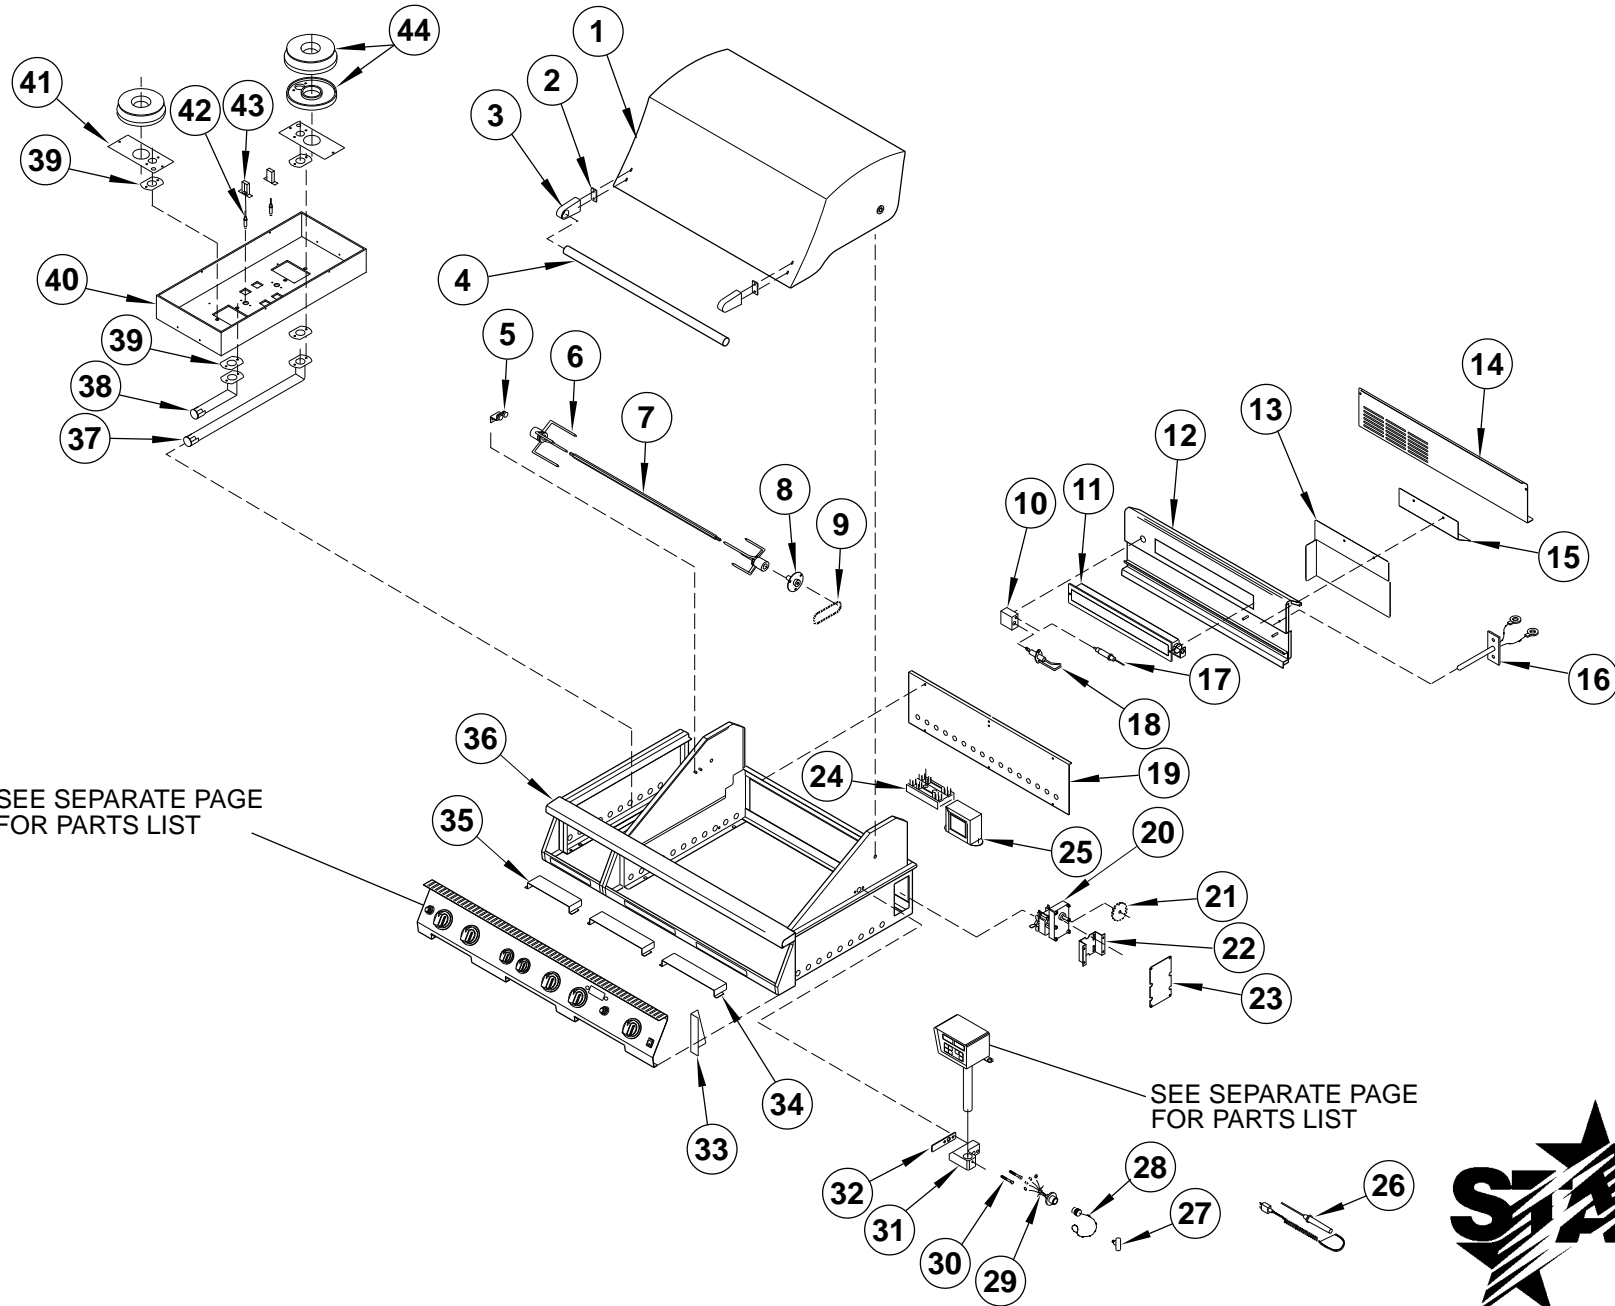

#	Part Number	Description	Quantity per Model						#	Part Number	Description	Quantity per Model									
			SSG24	SSG30	SSG36	SSG36C	SSG48	SSG48C				SSG24	SSG30	SSG36	SSG36C	SSG48	SSG48C				
1	2V-Z8013	GRATE	2			2			18	S2-OG0029	SMOKER BOX	1	1	1	1	1	1				
	2V-Z8014	GRATE		2					19	S2-OG0056	PAN ASSEMBLY COMPLETE	1	1	2	1	2	2				
	2V-Z8015	GRATE			3						(includes item numbers 20, 21,22 and 23)										
	2V-Z8016	GRATE					4		20	2R-Z6726	HANDLE	1	1	2	1	2	2				
2	S2-Z7074	RADIANTS (U-BURNER)	2	1	2	2	3	2	21	S2-Z7066	FACEPLATE	1	1	2	1	2	2				
	S2-Z7075	RADIANT (STRAIGHT BURNER)		1					22	2C-Z6744	SCREW 8-32 x 5/16 RHP SS	2	2	4	2	4	4				
3	S2-Z7170	BURNER HOLDDOWN BRKT	1						22	2C-Z6759	WASHER #8 LOCK EXT	2	2	4	2	4	4				
	S2-Z7171	BURNER HOLDDOWN BRKT		1					23	S2-OG0015	PAN	1	1	2	1	2	2				
	S2-Z7172	BURNER HOLDDOWN BRKT			1	1			24	S2-OG0057	SIDE BURNER PAN ASSY COMPLETE					1					1
	S2-Z7173	BURNER HOLDDOWN BRKT					1	1			(includes item numbers 25, 26, 27 & 28)										
4	2F-Z6906	SEARING BURNER		1	1		1	1	25	2R-Z6726	HANDLE	1	1	2	1	2	2				
5	S2-OG0065	SMOKER BURNER	1	1	1	1	1	1	26	S2-Z7114	FACEPLATE					1					1
6	2F-Z6901	U-BURNER	2	1	2	2	3	2	27	2C-Z6744	SCREW 8-32 x 5/16 RHP SS					2					2
NI	S2-OG0065	STRAIGHT BURNER		1				1	27	2C-Z6759	WASHER #8 LOCK EXT					2					2
7	2B-Z7005	MEAT HOLDER PRONGS	2	2	2	2	4	2	28	S2-OG0016	SIDE BURNER PAN					1					1
8	2A-Z6852	SPIT ROD - 24	1			1			29	2F-Z6998	TOP GRATE - SIDE BURNER					1					1
	2A-Z6853	SPIT ROD - 30		1					30	S2-OG0069	SIDE BURNER COVER COMPLETE ASSY					1					1
	2A-Z6854	SPIT ROD - 36			1			1			(includes item numbers 31, 32 and 33)										
	2A-Z6907	SPIT ROD - 48					1		31	2C-Z6744	SCREW 8-32 x 5/16 RHP SS					2					2
9	2D-Z6978	ROASTING PAN - SMALL	1	1		1	2				2C-Z6759	WASHER #8 LOCK EXT				2					2
	2D-Y1143	PAN - 2.5" FULL							32	S2-Z7147	SIDE BURNER COVER					1					1
10	2B-Z6999	WARMING RACK - 24	1			1	2		33	2R-Z6726	SIDE BURNER HANDLE					1					1
	2B-Z7000	WARMING RACK - 30		1																	
	2B-Z7001	WARMING RACK - 36			1			1													
11	2E-Z7475	PUSH BUTTON-IGNITOR	1	2	2	2	2	2													
12	2E-Z7127	"AAA" ALKALINE BATTERY	1	2	2	2	2	2													
13	2R-Z6934	LARGE KNOB	2	3	3	4	4	5													
	2R-Z6935	SMALL KNOB	2	2	2	2	3	3													
14	S2-OG0030	SMOKER BOX ASSY COMPLETE	1	1	1	1	1	1													
		(includes item numbers 15, 16, 17, and 18)																			
15	2R-Z6830	SMOKER HANDLE	1	1	1	1	1	1													
16	S2-Z7026	SMOKER FACEPLATE	1	1	1	1	1	1													
17	2C-Z6744	SCREW 8-32 x 5/16 RHP SS	2	2	2	2	2	2													
17	2C-Z6759	WASHER #8 LOCK EXT	2	2	2	2	2	2													