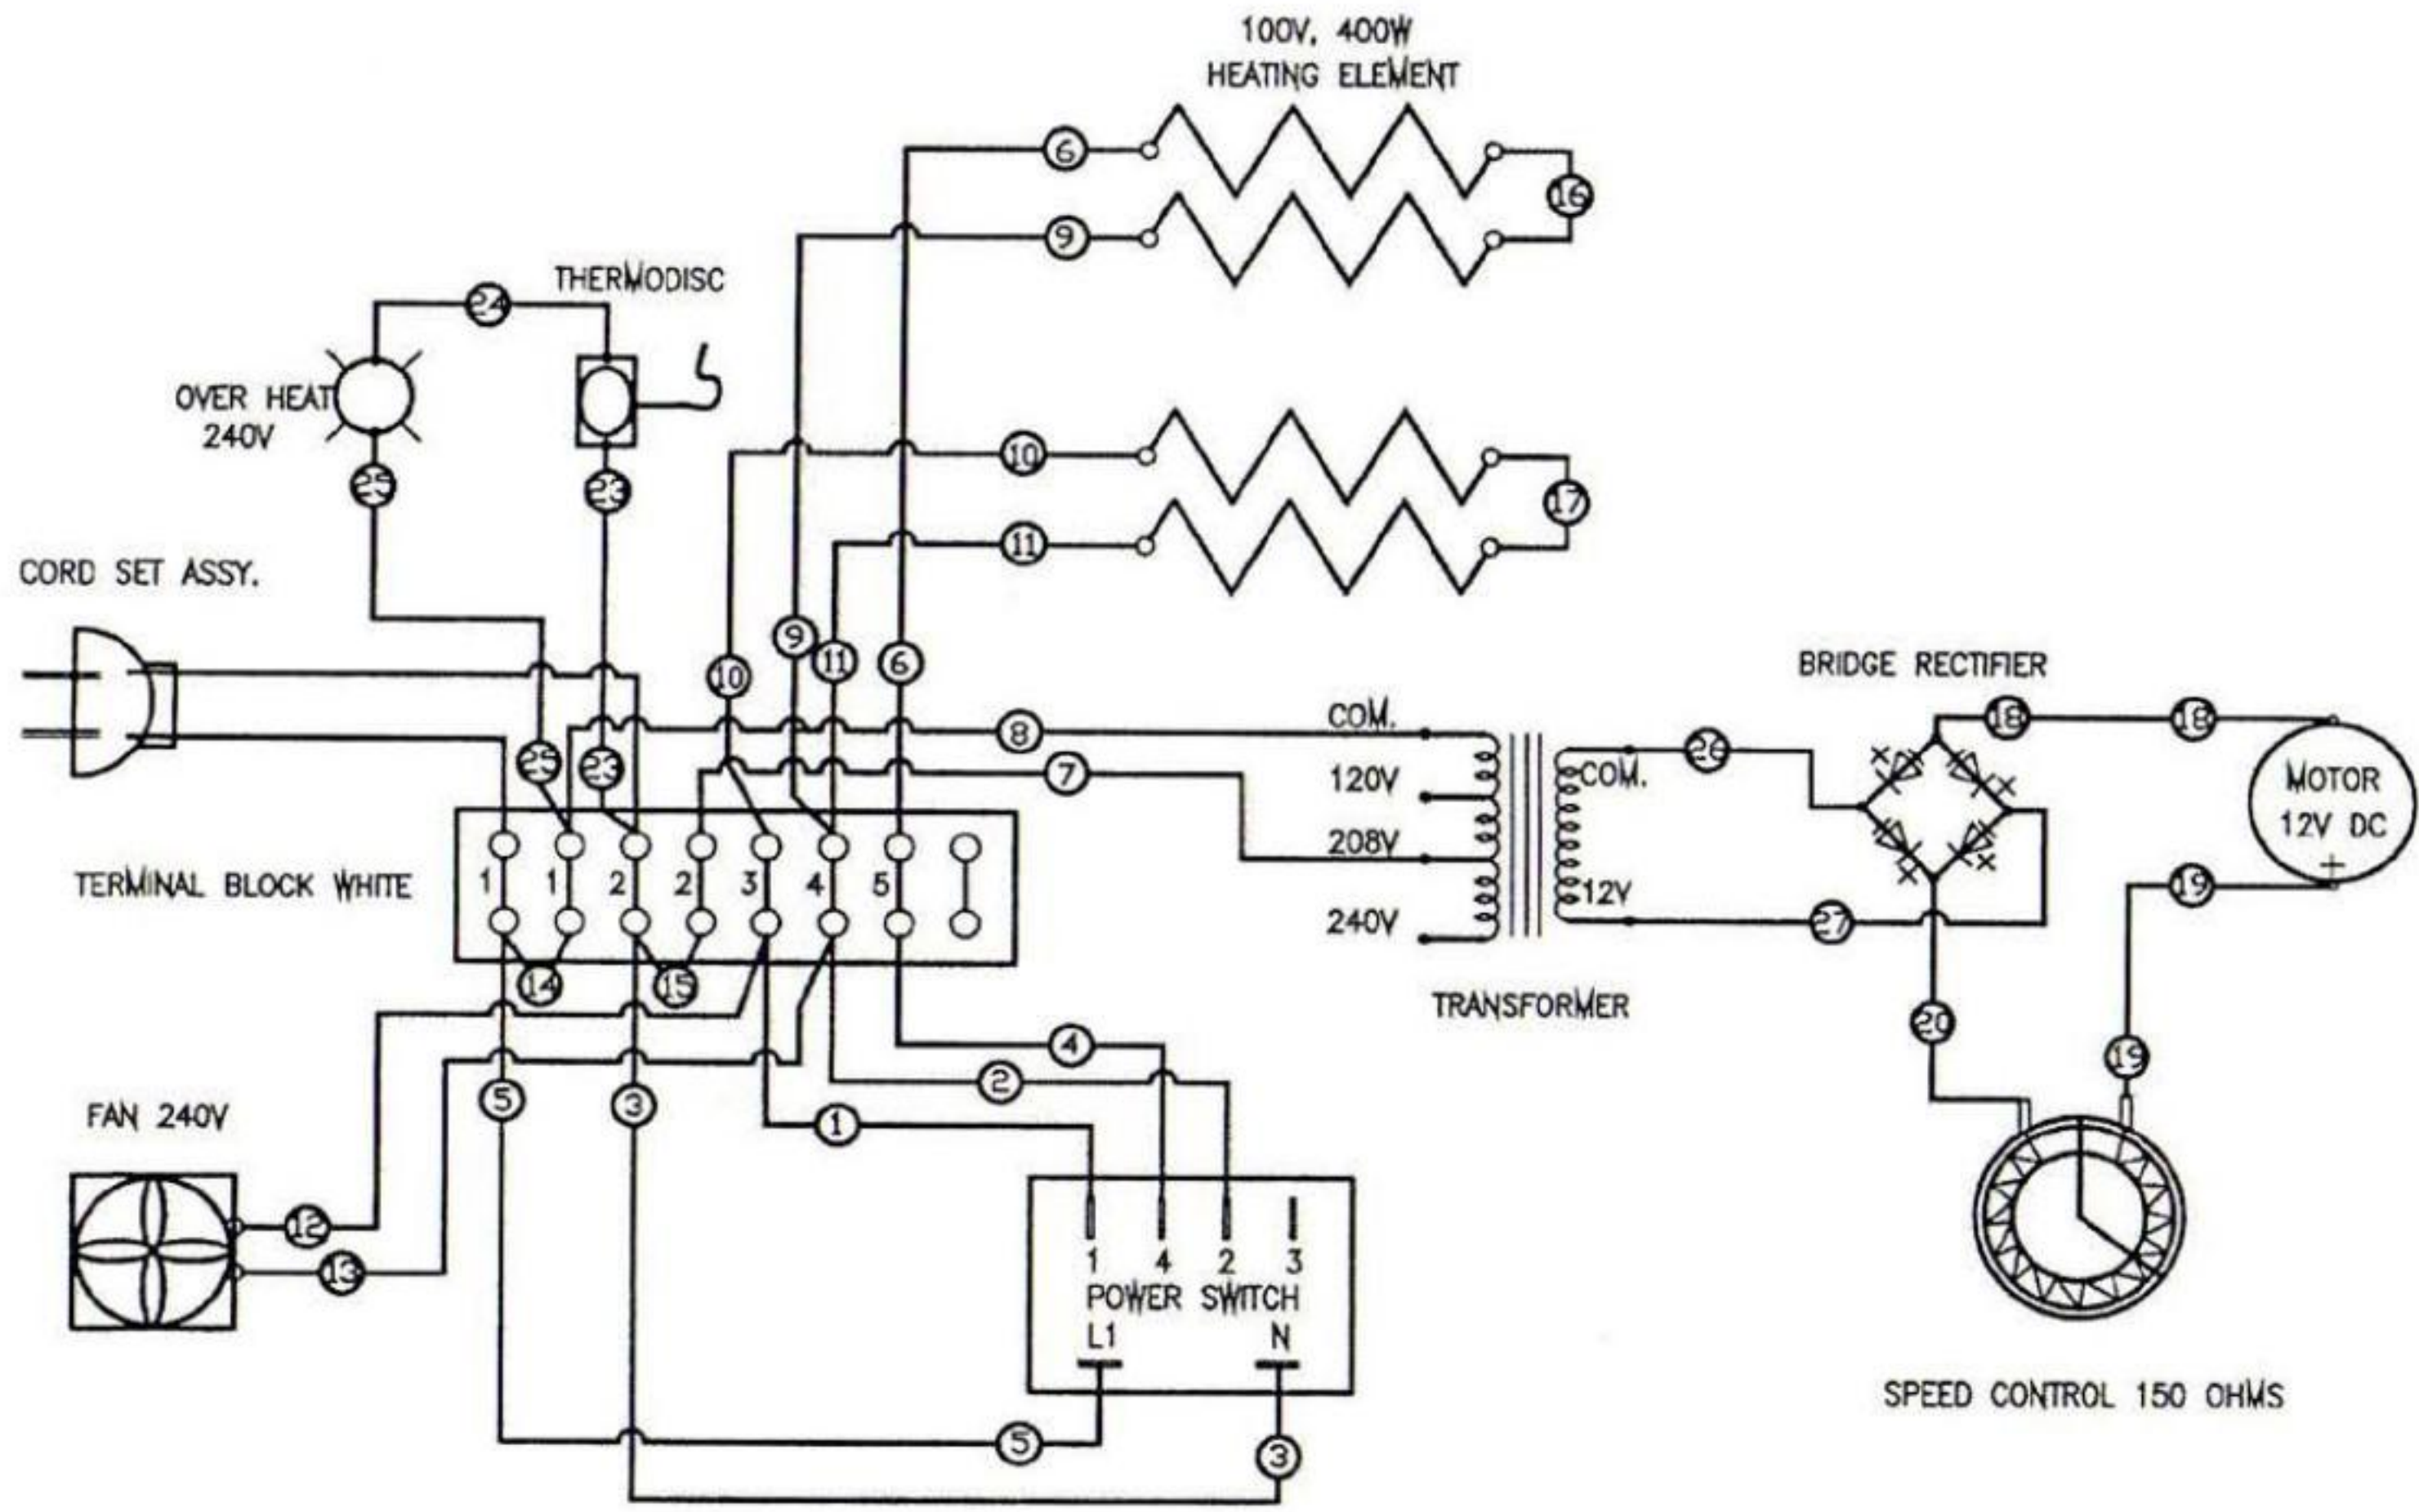

TOP VIEW

FRONT VIEW

RIGHT SIDE VIEW

120V, 400W
HEATING ELEMENT

TC 13 120V

TC 13 208V

TC 13 240V