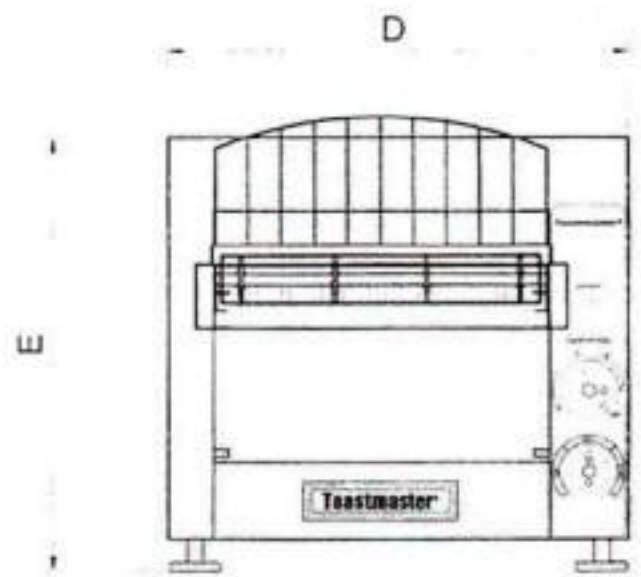

TOP VIEW

FRONT VIEW

RIGHT SIDE VIEW

120V, 400W
HEATING ELEMENT

TC 13 120V

TC 13 208V

TC 13 240V