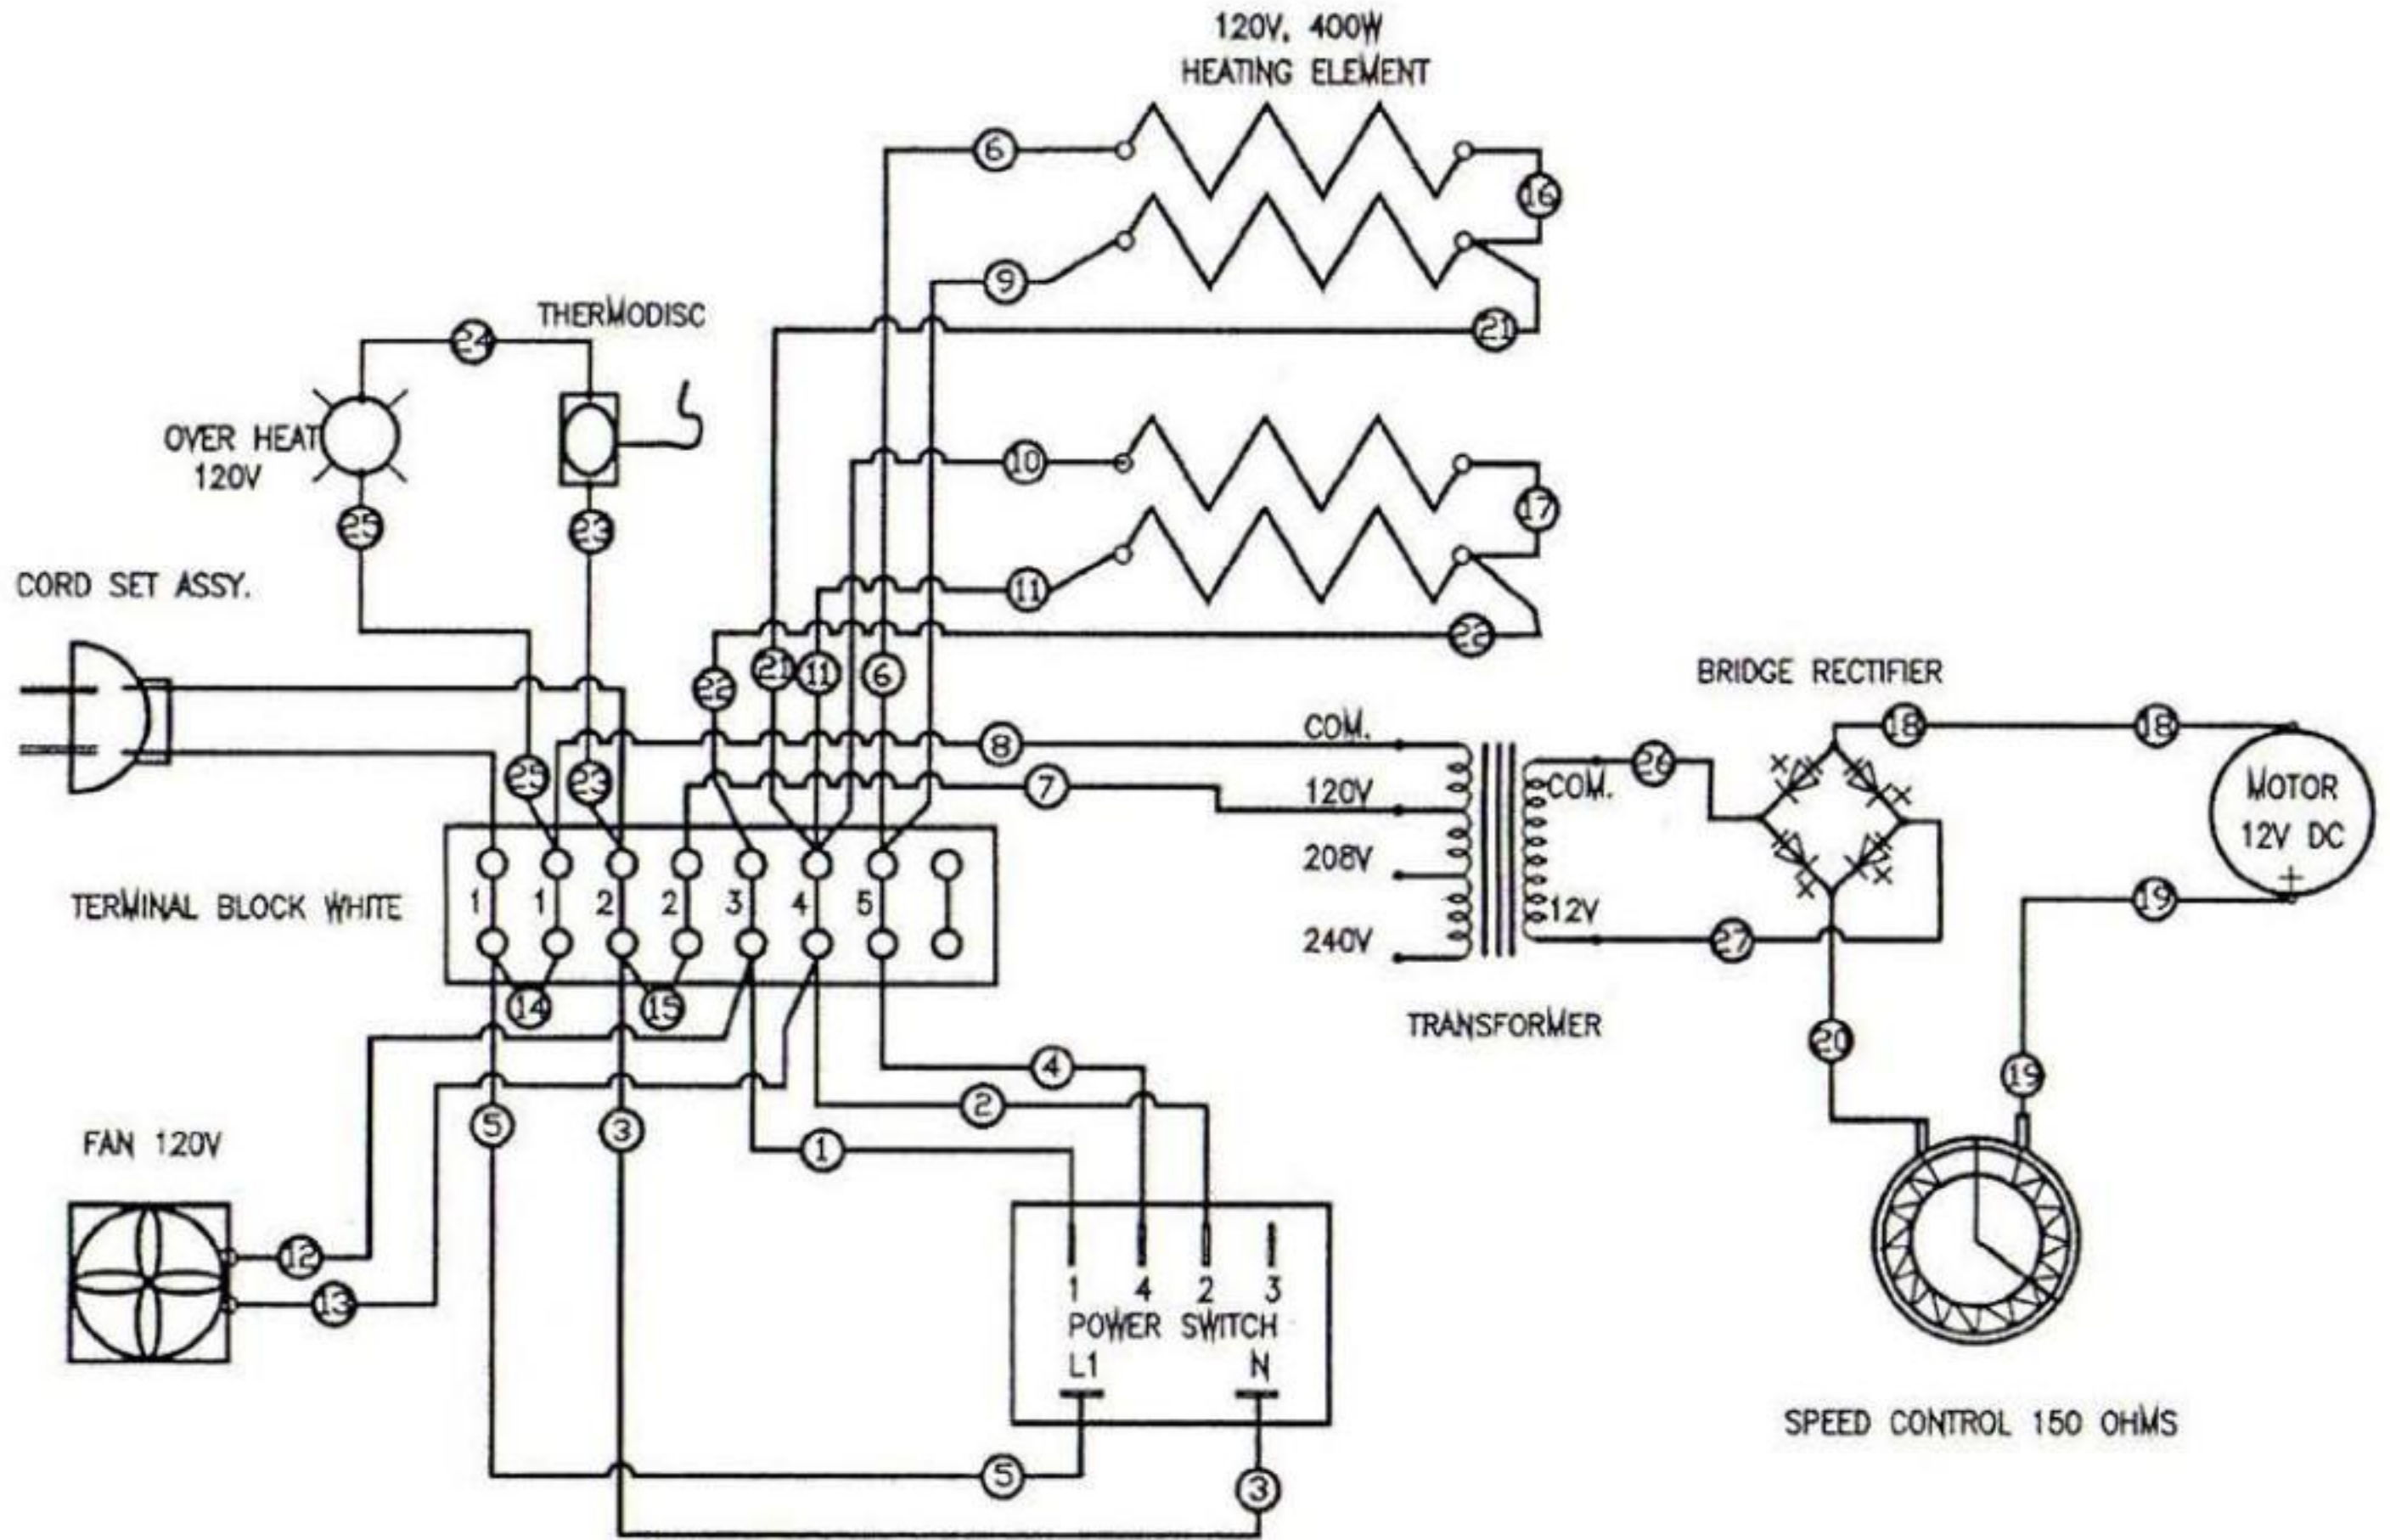

TOP VIEW

FRONT VIEW

RIGHT SIDE VIEW

120V, 400W
HEATING ELEMENT

TC 13 120V

TC 13 208V

TC 13 240V