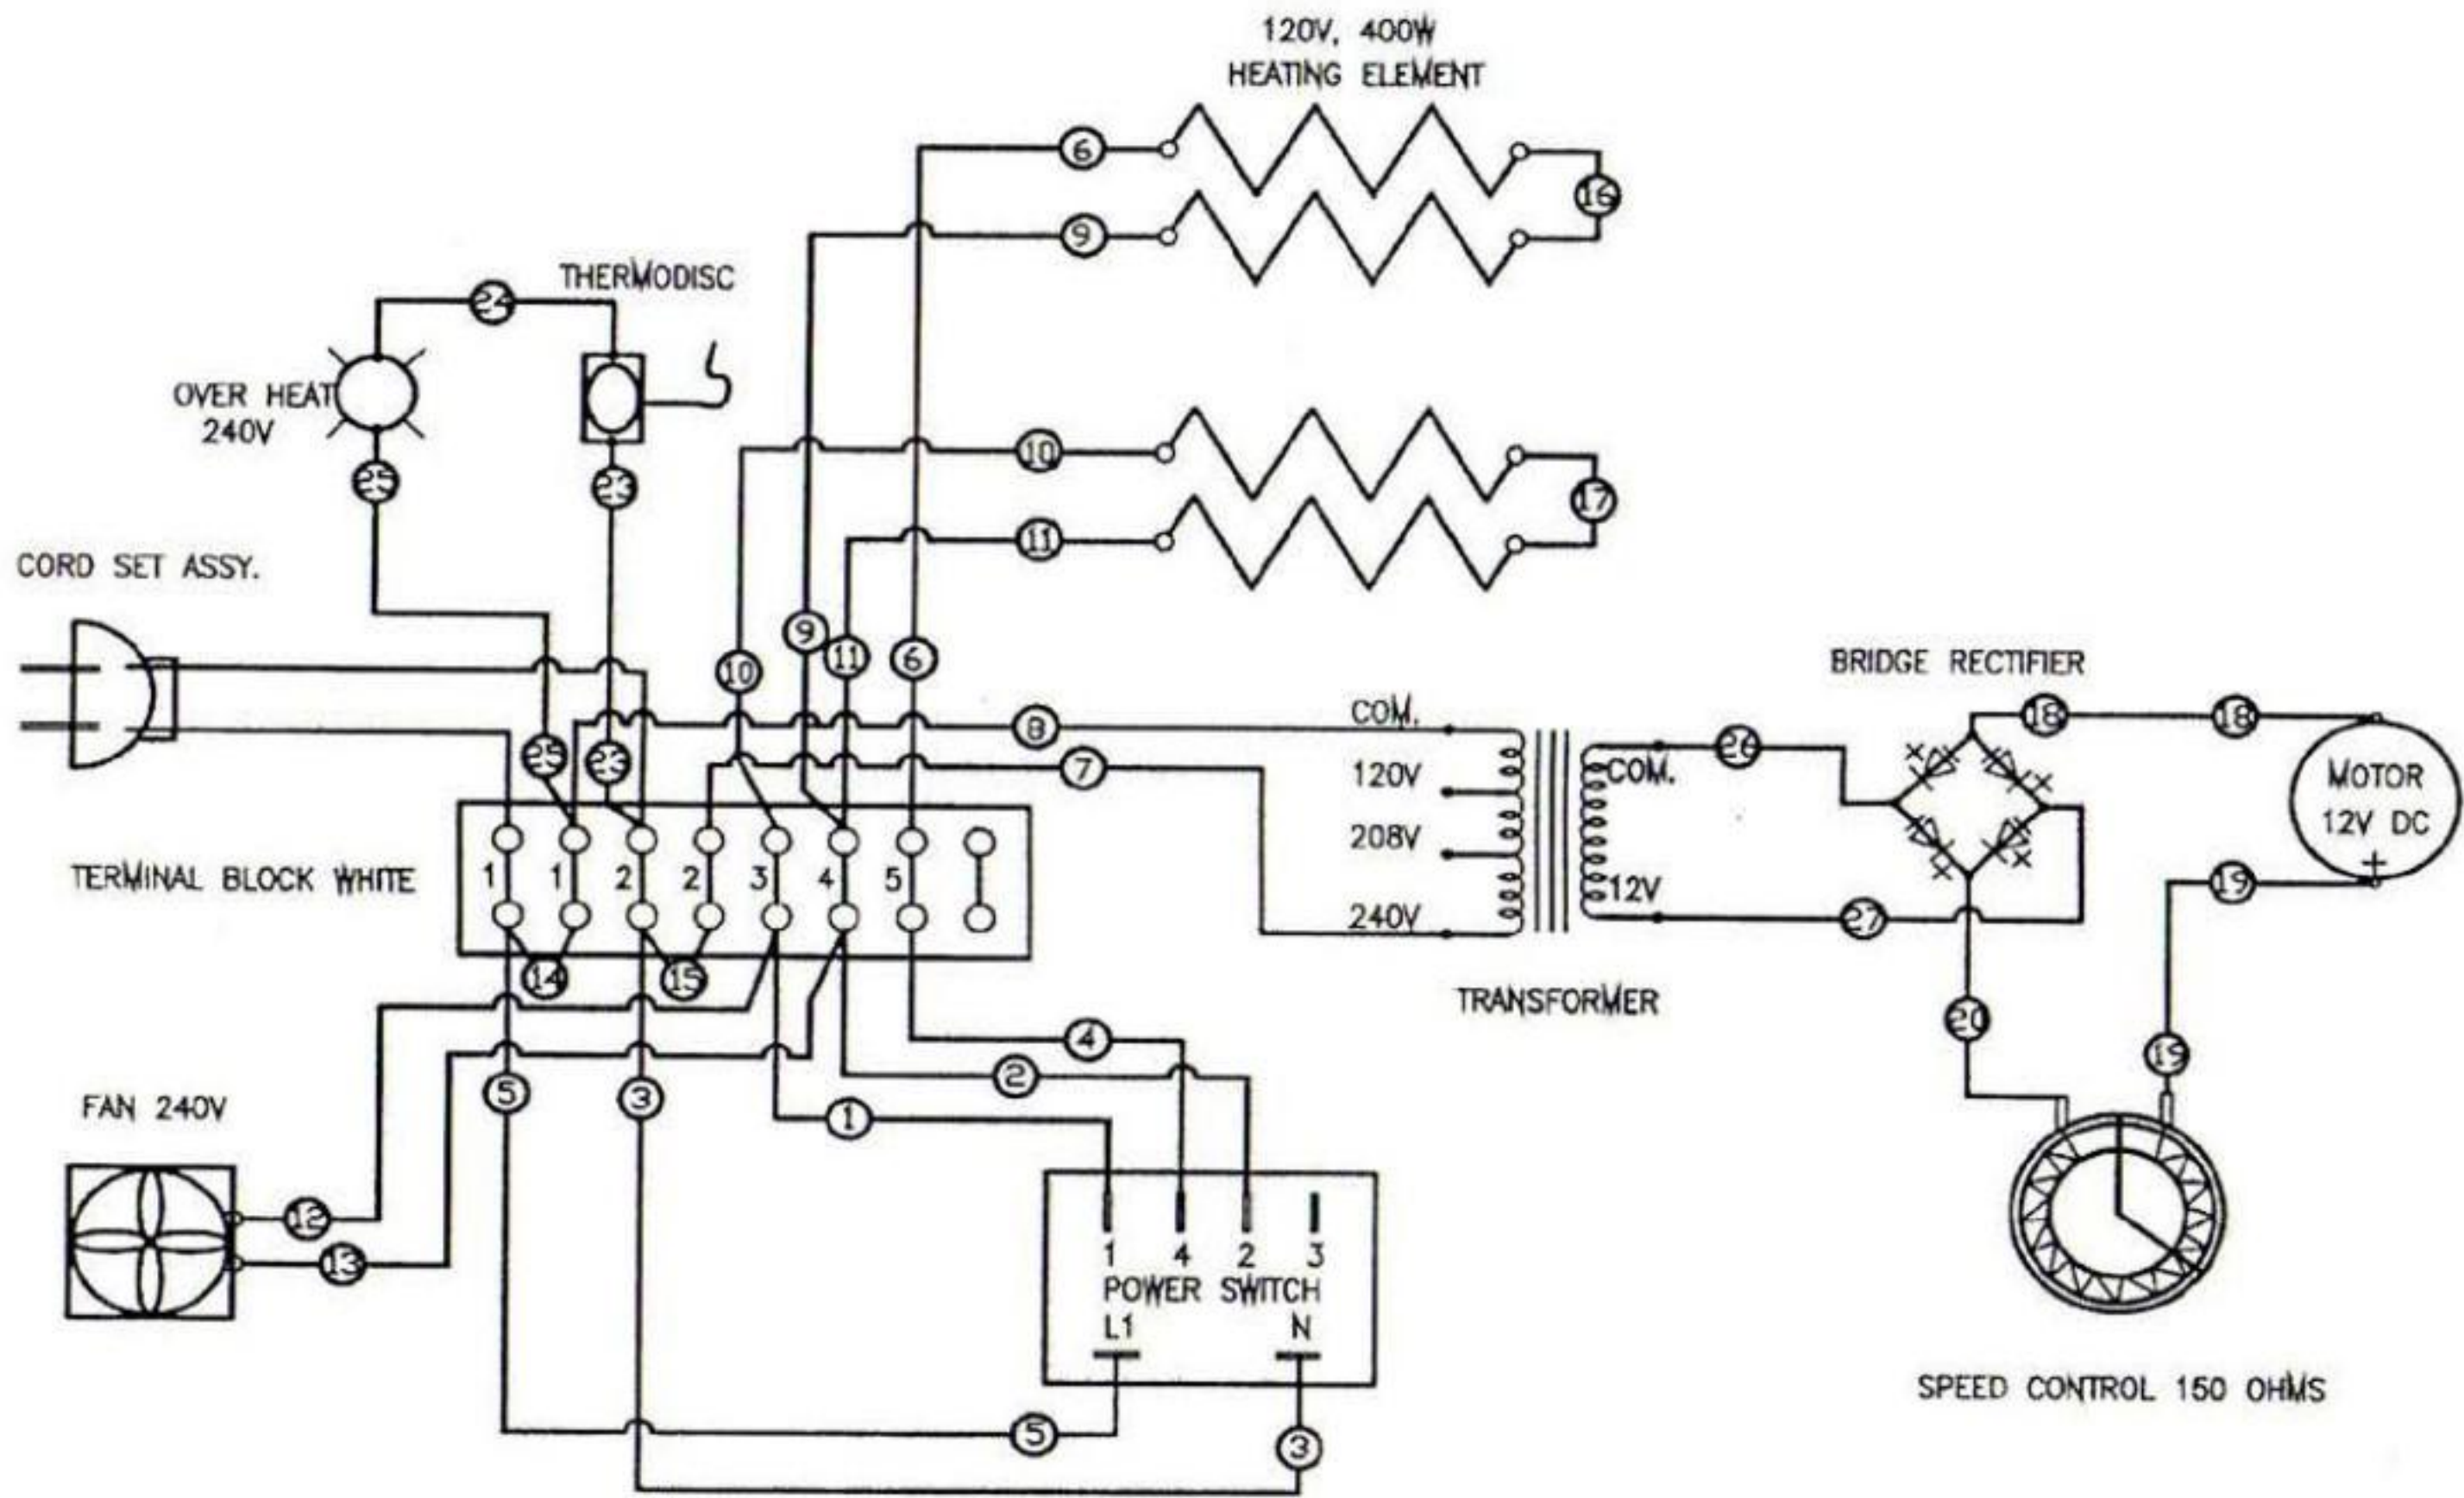

TOP VIEW

FRONT VIEW

RIGHT SIDE VIEW

120V, 400W
HEATING ELEMENT

TC 13 120V

TC 13 208V

TC 13 240V