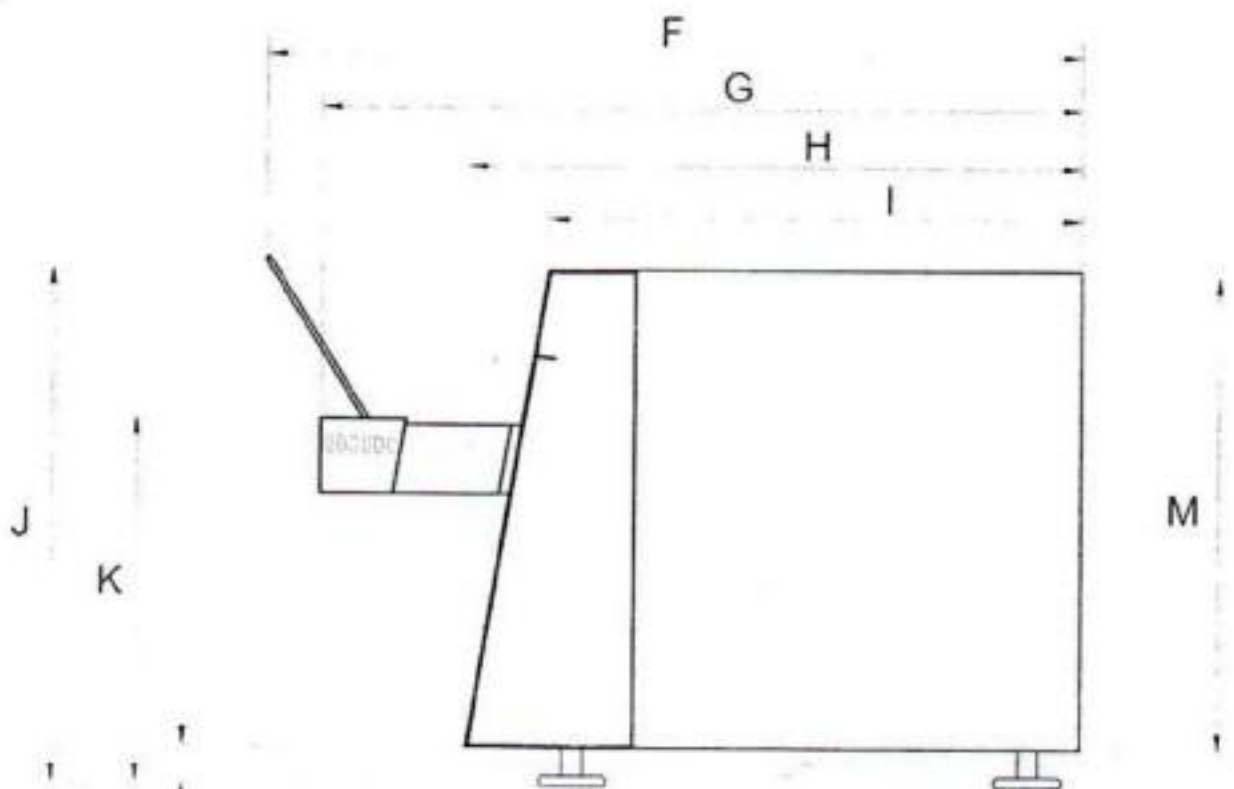

TOP VIEW

FRONT VIEW

RIGHT SIDE VIEW

120V, 400W
HEATING ELEMENT

TC 13 120V

TC 13 208V

TC 13 240V