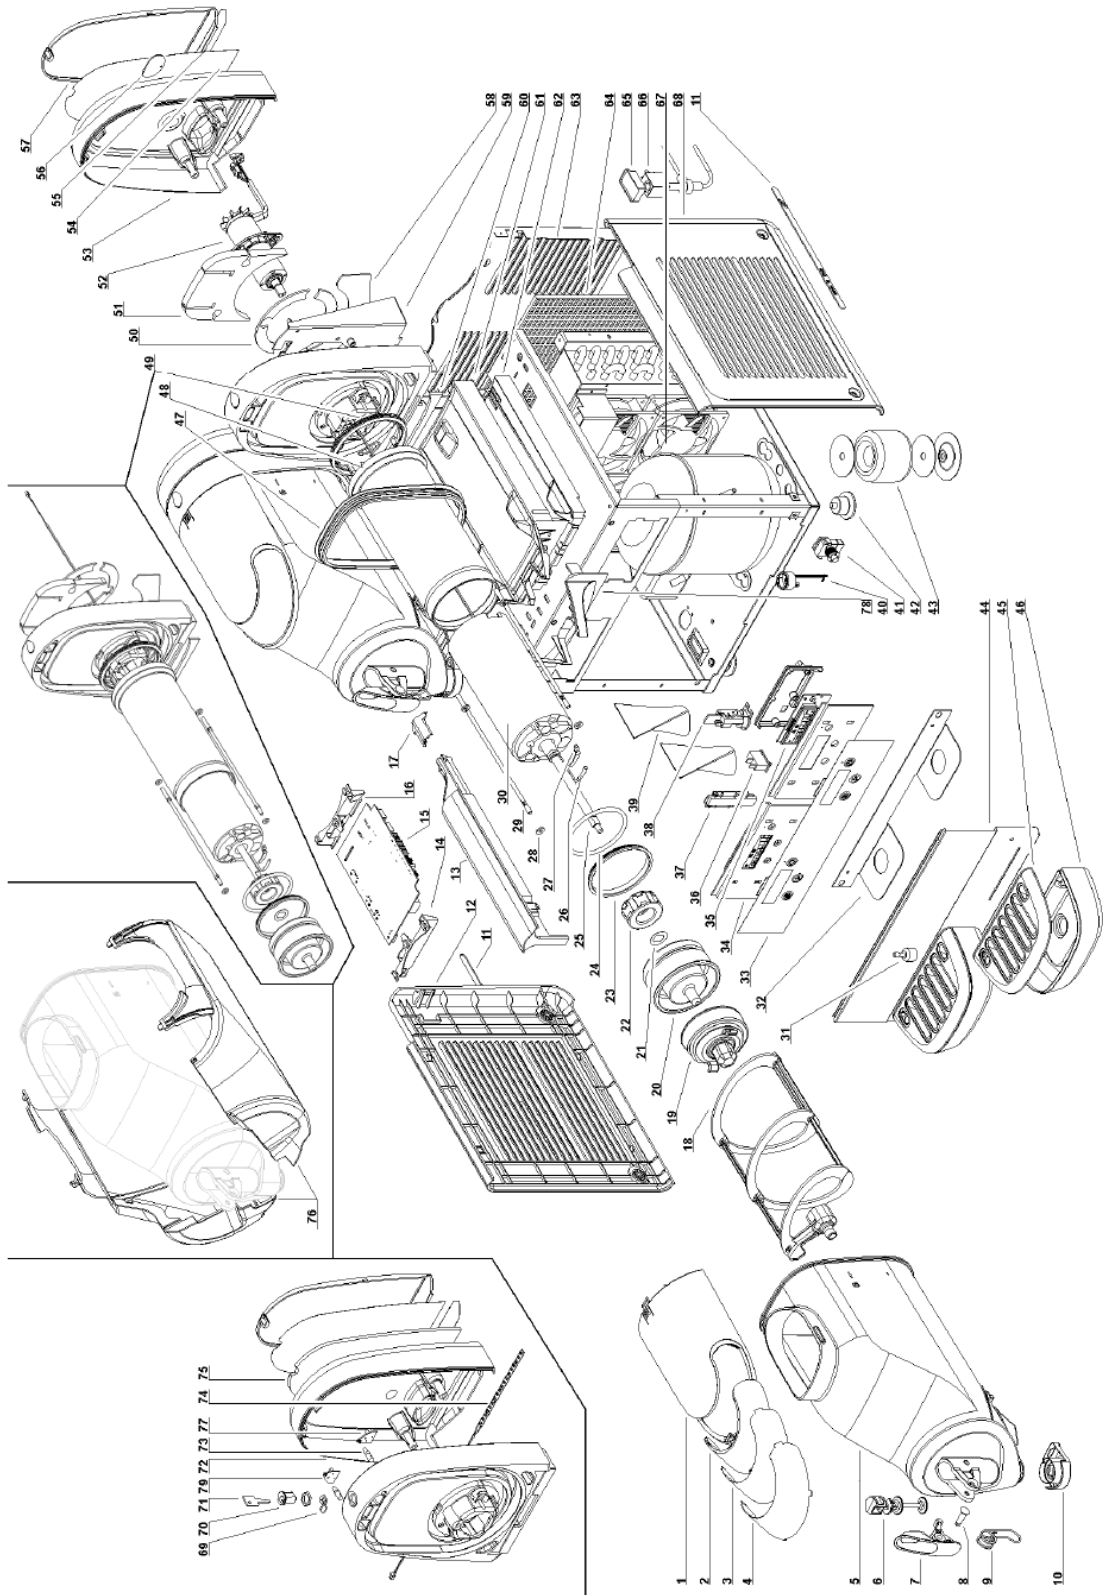

# Exploded View Parts List

---

## Valid Units

SCBA118-37

SCBA128-37

SCBA168-37

ITEM	STOELTING PART NUMBER	STOELTING DESCRIPTION
1	BR0149	TOP COVER-W/MAGNET
2	BR0150	SCREEN – TOP INNER
3		
4	BR0151	SCREEN – TOP OUTER
5	BR0132	BOWL
6	BR0152	SPIGOT PISTON
7	BR0153	SPIGOT HANDLE - BLACK
8	BR0154	SPIGOT HANDLE PIN - BLACK
9	BR0007	SPIGOT SPRING
10	BR0134	CONDENSATION RING – BLACK
11	BR0157	DECAL KIT
12	BR0311	PANEL-L.H. SIDE (BLACK)
13	BR0158	CROSS JUNCTION PLANS – BLACK
14	BR0120	POWER BOARD SUPPORT – L.H.
15	BR0121	BOARD – MASTER POWER (SCBA128 & SCBA168)
15	BR0179	BOARD – MASTER POWER (SCBA118)
15	BR0179	BOARD – SERVANT (SCBA168)
16	BR0123	POWER BOARD SUPPORT – R.H.
17		
18	BR0131	AUGER
19	BR0145	MAGNETIC ROTOR ASSEMBLY
20	BR0138	ROTOR HOUSING – EVAPORATOR
21	BR0129	ROTOR SHIM – INTERNAL
22	BR0156	MAGNETIC DRIVE
23	BR0139	GASKET – FRONT EVAPORATOR
24	BR0148	O-RING – ROTOR HOUSING
25	BR0159	EVAPORATOR SHAFT
26	BR0013	TEMPERATURE PROBE
27	BR0126	TEMPERATURE PROBE HOLDER
28		
29	BR0160	SCREW – EVAPORATOR STAY
30	BR0137	EVAPORATOR INSULATION
31	BR0023	DRIP TRAY FLOAT LEVEL
32	BR0112	DRIP TRAY BRACKET (SCBA118)
32	BR0174	DRIP TRAY BRACKET (SCBA128)
32	BR0178	DRIP TRAY BRACKET (SCBA168)