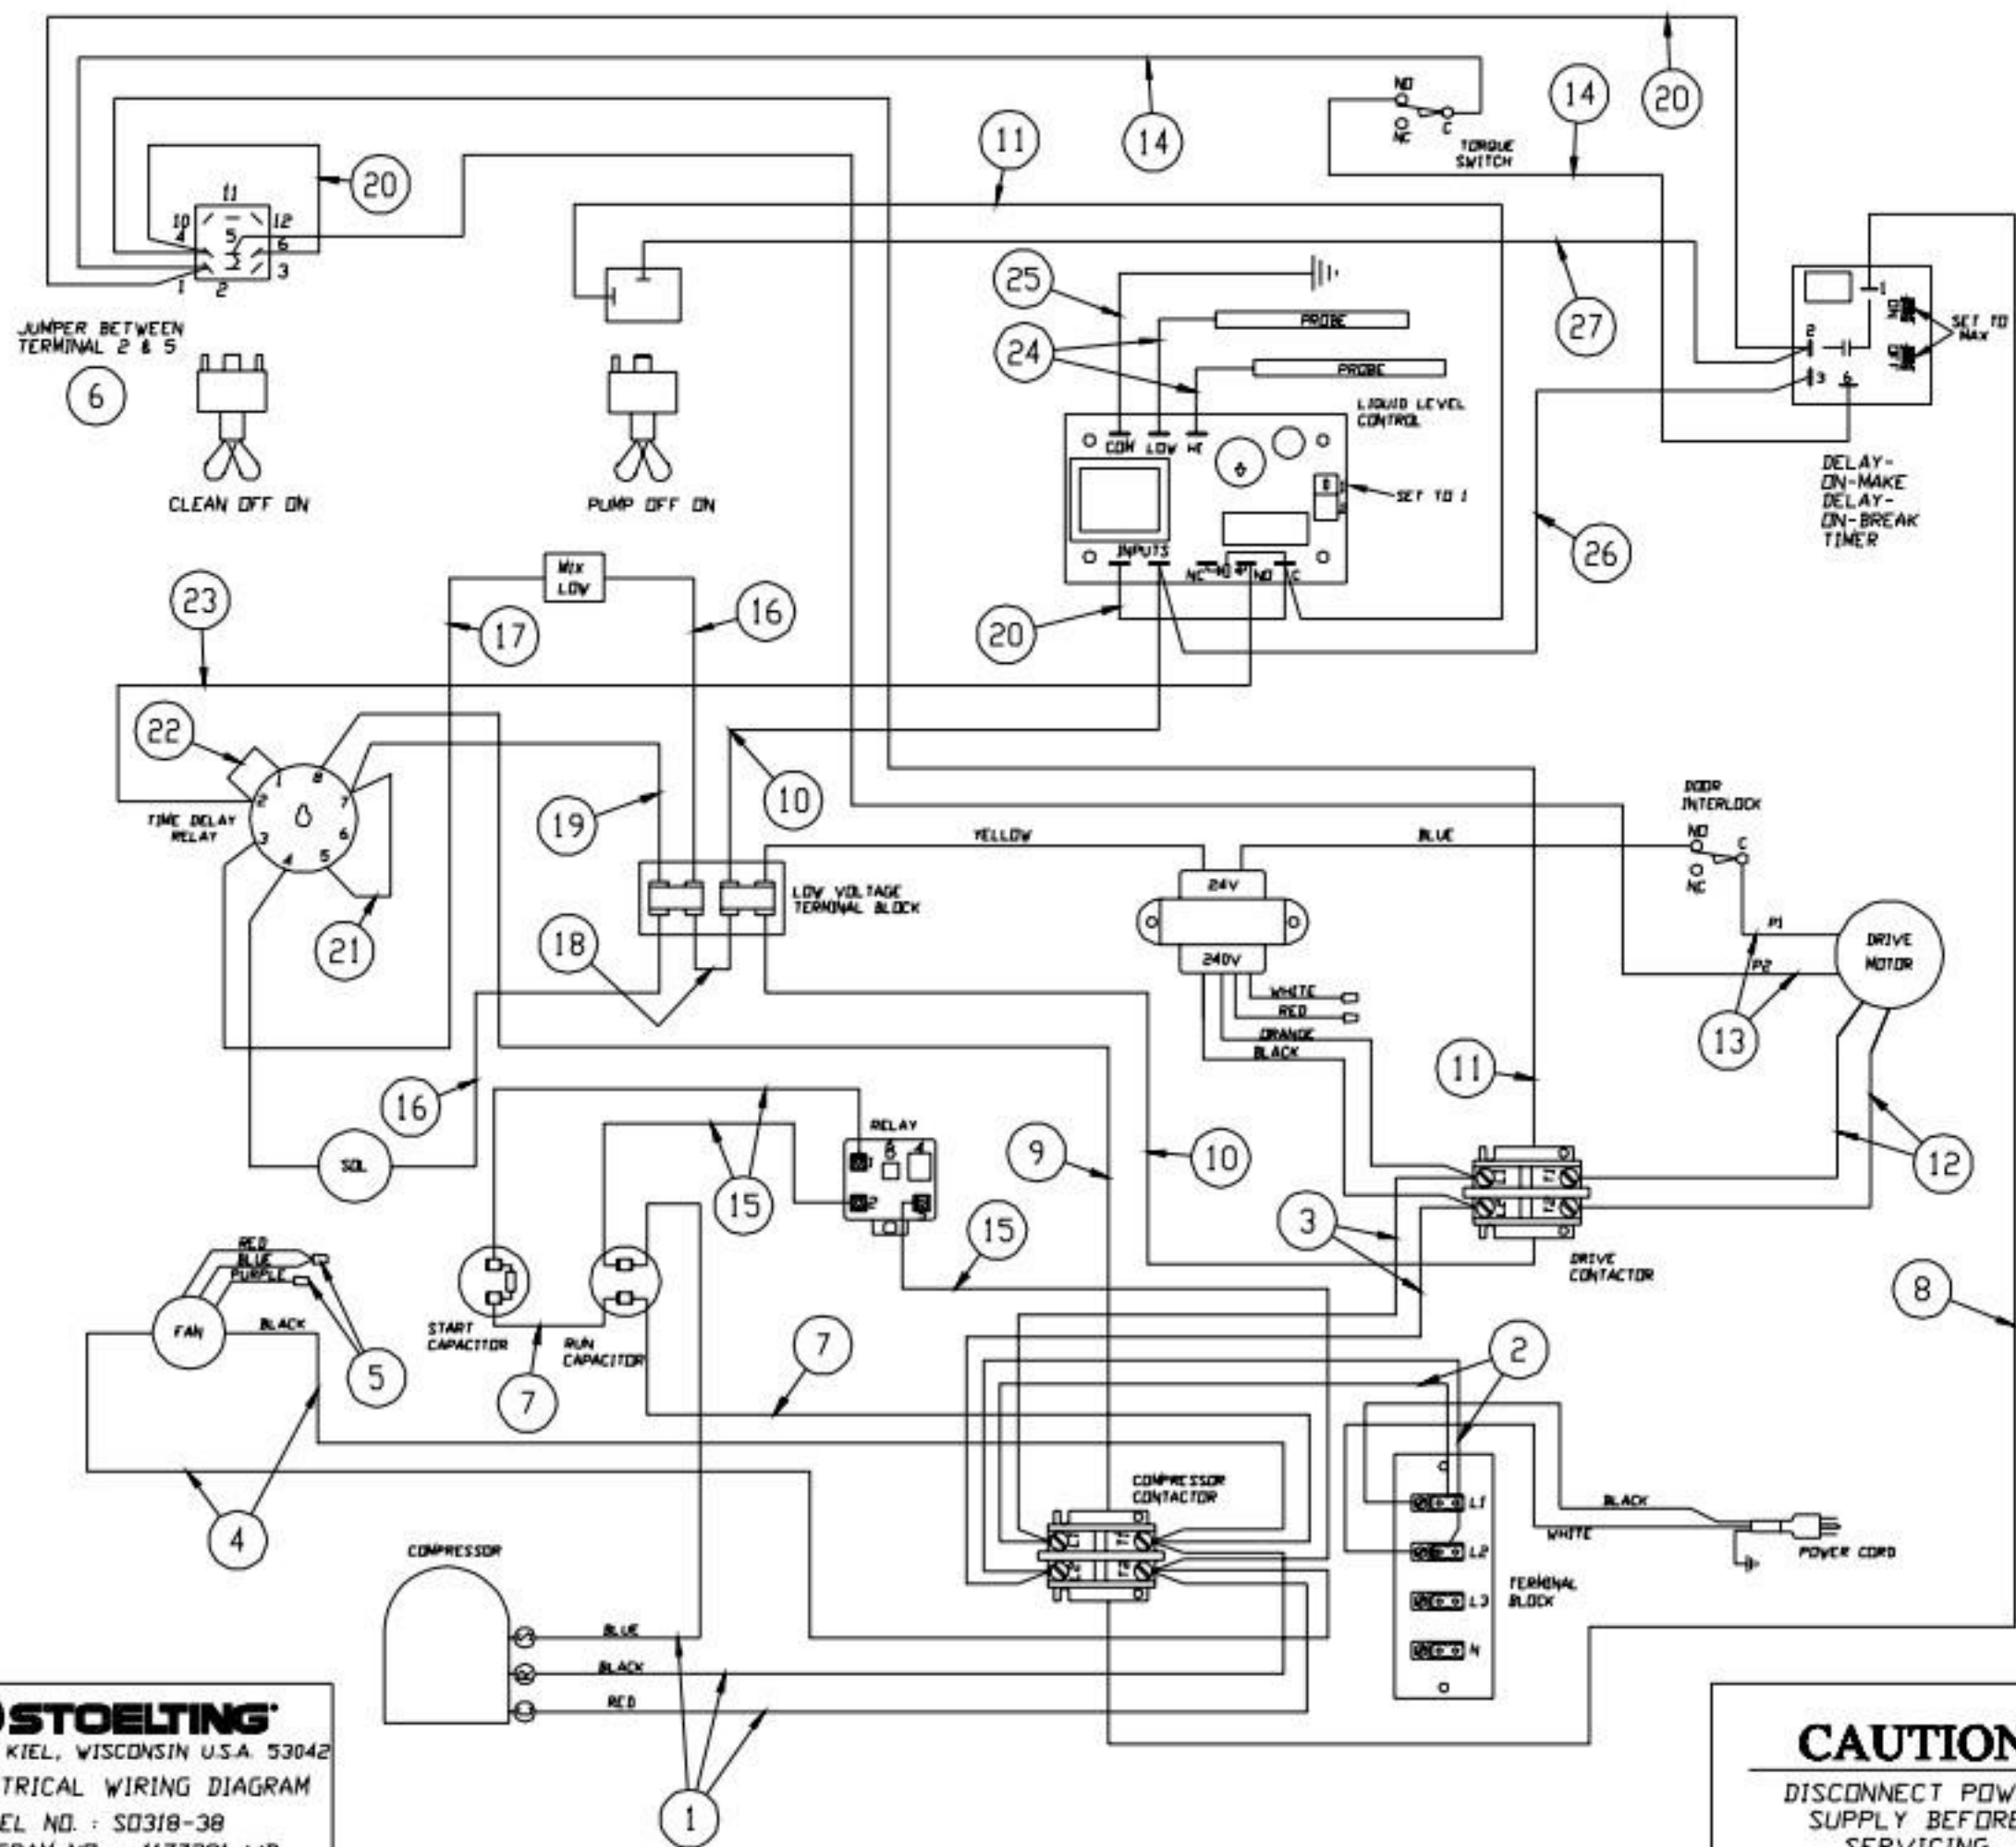

MAKE: 45 PSI  
 BREAK: 60 PSI

### LADDER DIAGRAM

**STOELTING**  
 KIEL, WISCONSIN U.S.A. 53042  
 ELECTRICAL WIRING DIAGRAM  
 MODELS: 4177349  
 DIAGRAM NO. : 3177440-WD  
 REVISION NUMBER: 0

**CAUTION**  
 DISCONNECT POWER  
 SUPPLY BEFORE  
 SERVICING

**3177440-WD**

**STOELTING**  
 KIEL, WISCONSIN U.S.A. 53042  
 ELECTRICAL WIRING DIAGRAM  
 MODEL NO. : S0318-38  
 DIAGRAM NO. : 4177291-WD  
 REVISION NUMBER: 1

**CAUTION**  
 DISCONNECT POWER  
 SUPPLY BEFORE  
 SERVICING

**4177291-WD**