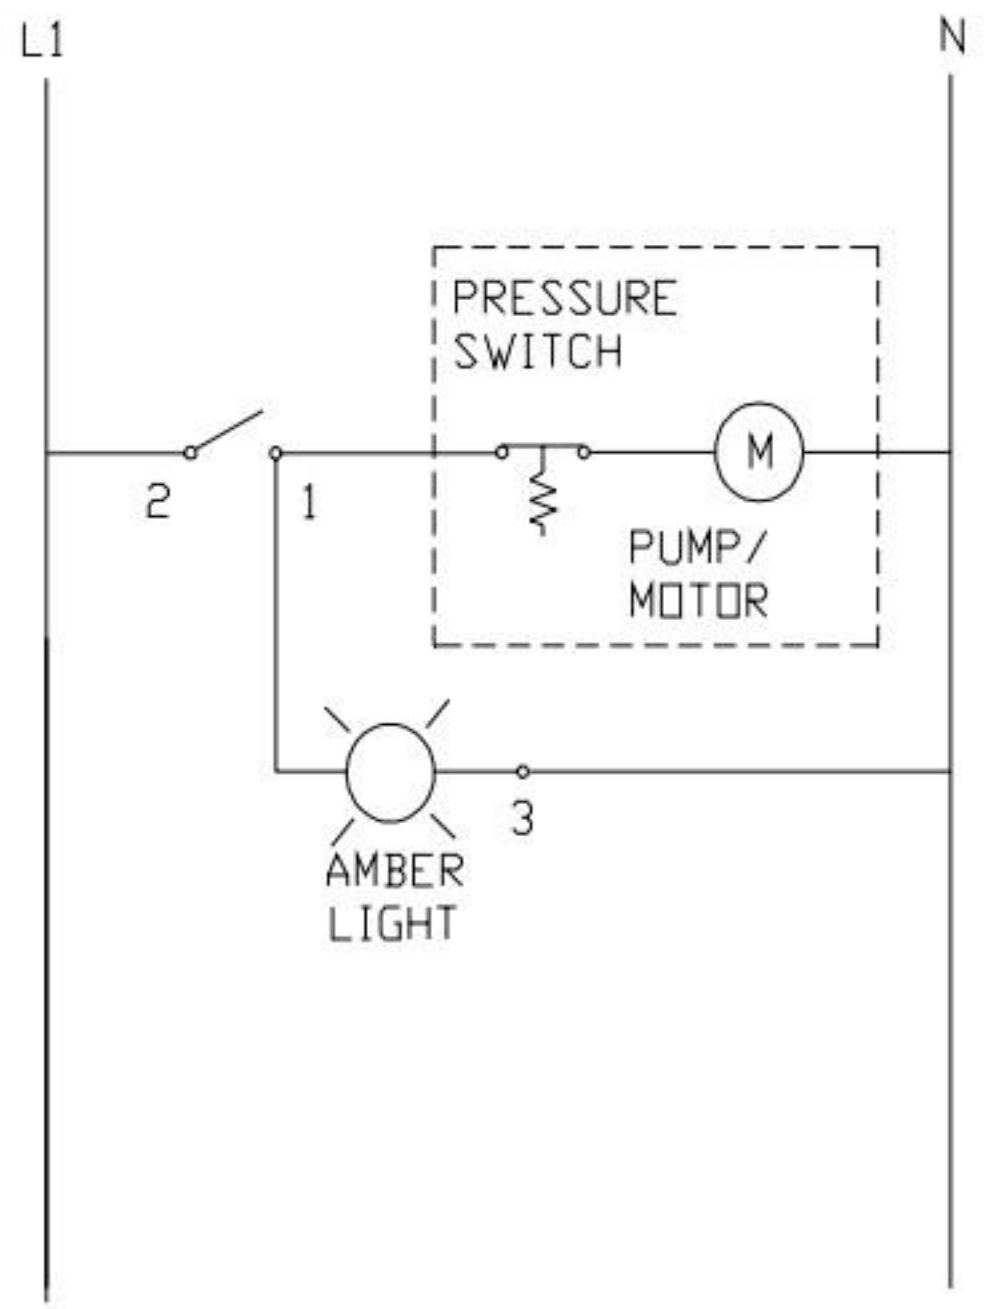

MAKE: 45 PSI  
 BREAK: 60 PSI

### LADDER DIAGRAM

**STOELTING**  
 KIEL, WISCONSIN U.S.A. 53042  
 ELECTRICAL WIRING DIAGRAM  
 MODELS: 4177349  
 DIAGRAM NO. : 3177440-WD  
 REVISION NUMBER: 0

**CAUTION**  
 DISCONNECT POWER  
 SUPPLY BEFORE  
 SERVICING