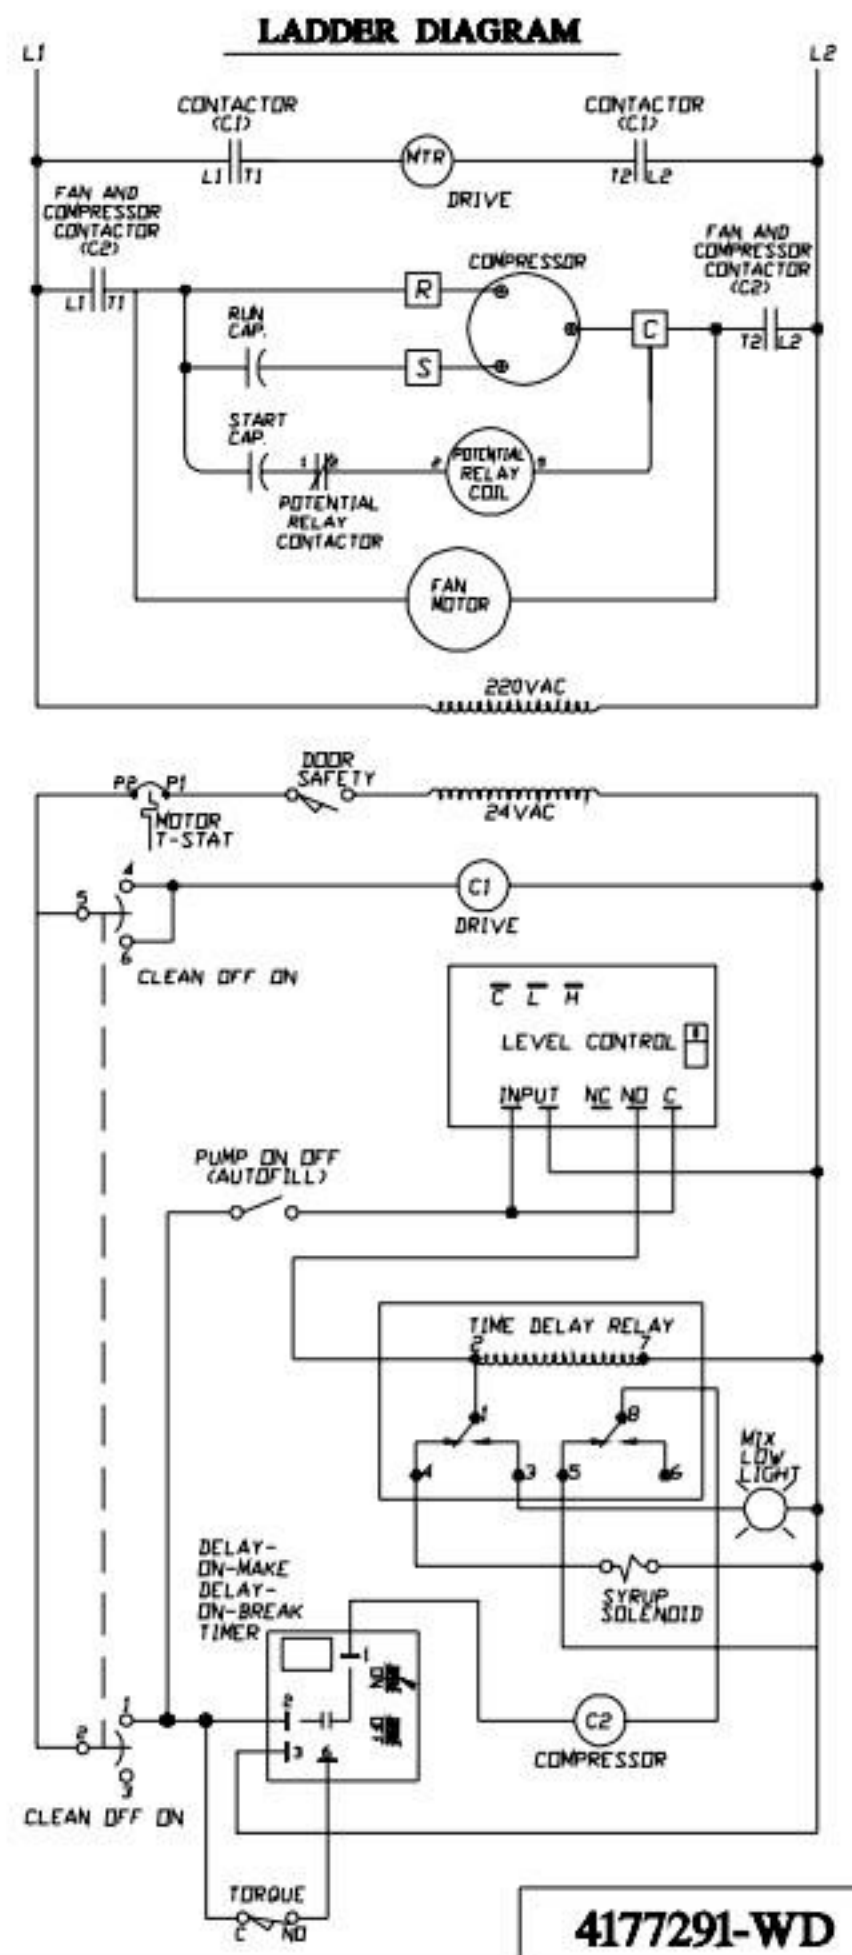

MAKE: 45 PSI  
 BREAK: 60 PSI

### LADDER DIAGRAM

**STOELTING**  
 KIEL, WISCONSIN U.S.A. 53042  
 ELECTRICAL WIRING DIAGRAM  
 MODELS: 4177349  
 DIAGRAM NO. : 3177440-WD  
 REVISION NUMBER: 0

**CAUTION**  
 DISCONNECT POWER  
 SUPPLY BEFORE  
 SERVICING

**3177440-WD**

**STOELTING**  
 KIEL, WISCONSIN U.S.A. 53042  
 ELECTRICAL WIRING DIAGRAM  
 MODEL NO. : S0318-38  
 DIAGRAM NO. : 4177291-WD  
 REVISION NUMBER: 1

**CAUTION**  
 DISCONNECT POWER  
 SUPPLY BEFORE  
 SERVICING

**4177291-WD**