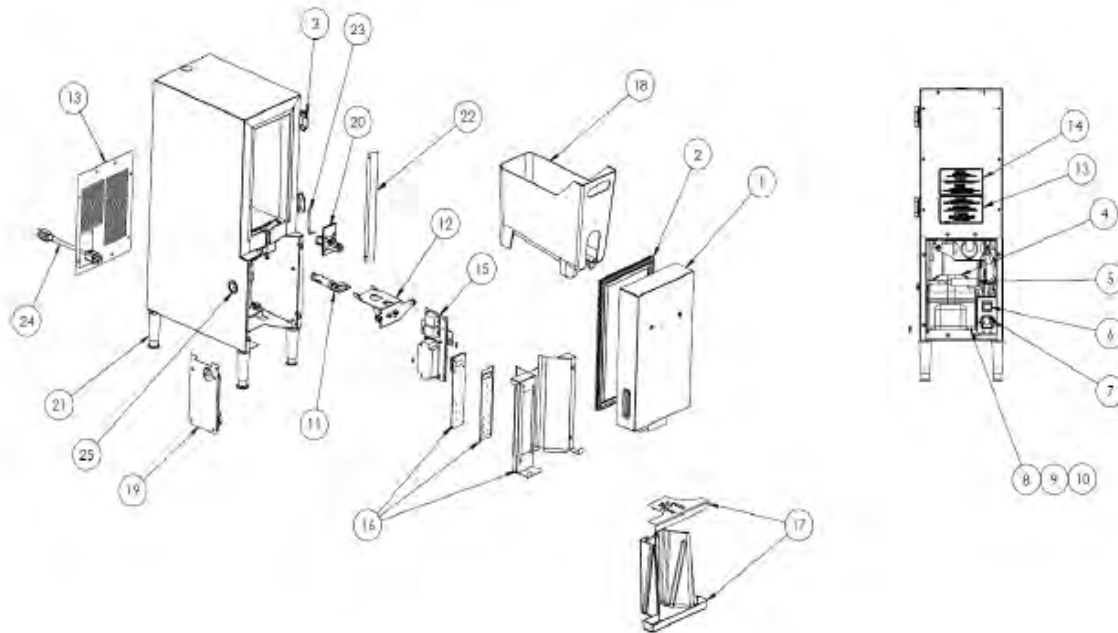

## Model SK-1

### Parts List and Exploded View

Item	Part Number	Description	Qty
1	366-124S	ASSY DOOR SKMCD1P	1
2	31126S	GSKT DOOR	1
3	25226S	HINGE W/SCREWS & COVERS	2
4	25473S	COMPR 115V/60HZ EM20HHR	1
5	30876S	ASSY EXCHNGR HEAT	1
6	26376	SWITCH ROCKER 115V/230V	1
7	35826	MODULE POWER ENTRY 115V (W/1 FUSE)	1
8	20481P	GROMMET MTG COMPR LONG	4
9	98106F	CLIP HAIRPIN	4
10	22401P	WASHER MOUNT COMPR	4
11	37133S	ASSY VALVE PLUNGER	1
12	366-132S	ASSY RACK SOLENOID	1
13	24048S	LABEL CAUTION HAZARDOUS MOVING	1
14	24060S	LABEL ELECTRIC SHOCK HAZARD	1

Item	Part Number	Description	Qty
15	366-135S	POWER SUPPLY ASSY	1
16	366-139S	ASSY APRON	1
17	366-142S	ASSY TRAY, DRIP - CREAMER	1
18	366-151S	CONTAINER CREAM PLASTIC SINGLE	1
19	366-137S	ELECTRONICS ASSEMBLY	1
20	366-144S	LOAD CELL ASSY	1
21	10314-99	LEG 4" NP FLG FOOT	1
22	24904S	TUBE WELL GUARD	1
23	37364S	PROBE TEMP SKBD3LS	1
24	33883	CORDSET 115V	1
25	37358S	ERGONOMICS PLUG 1" DIA.	1
26	366-149S	BAG GUARD *(NOT SHOWN)*	1