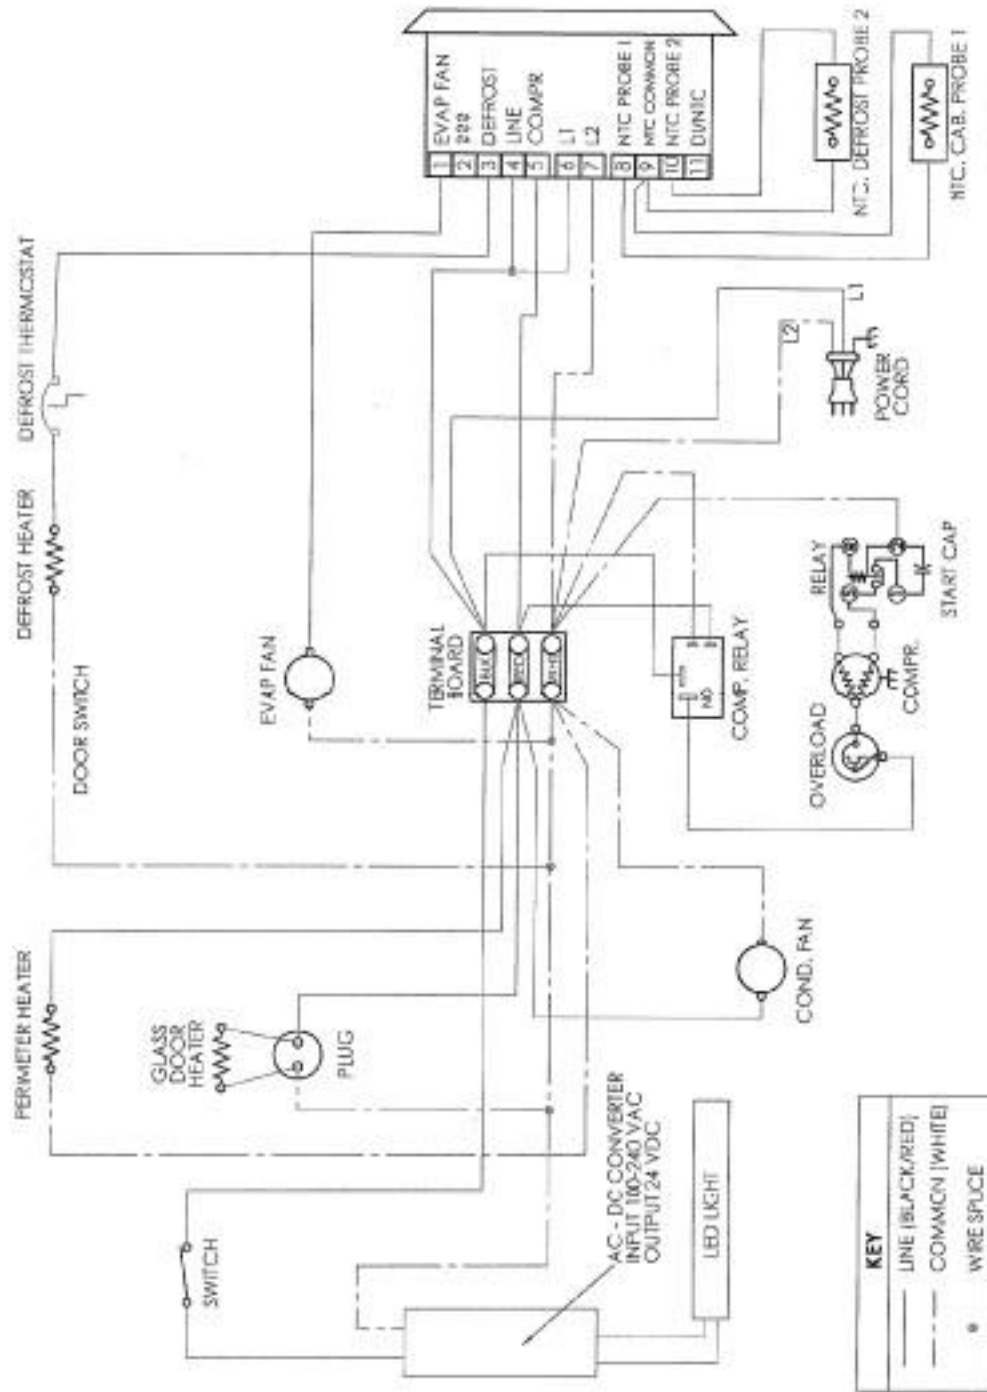

KEY	
—	LINE (BLACK/RED)
- - -	COMMON (WHITE)
*	WIRE SPLICE

WIRING DIAGRAM
MODEL: 5KF27AG/CHD 115V

WIRING DIAGRAM
MODEL: SKFZAG/CHD 220V