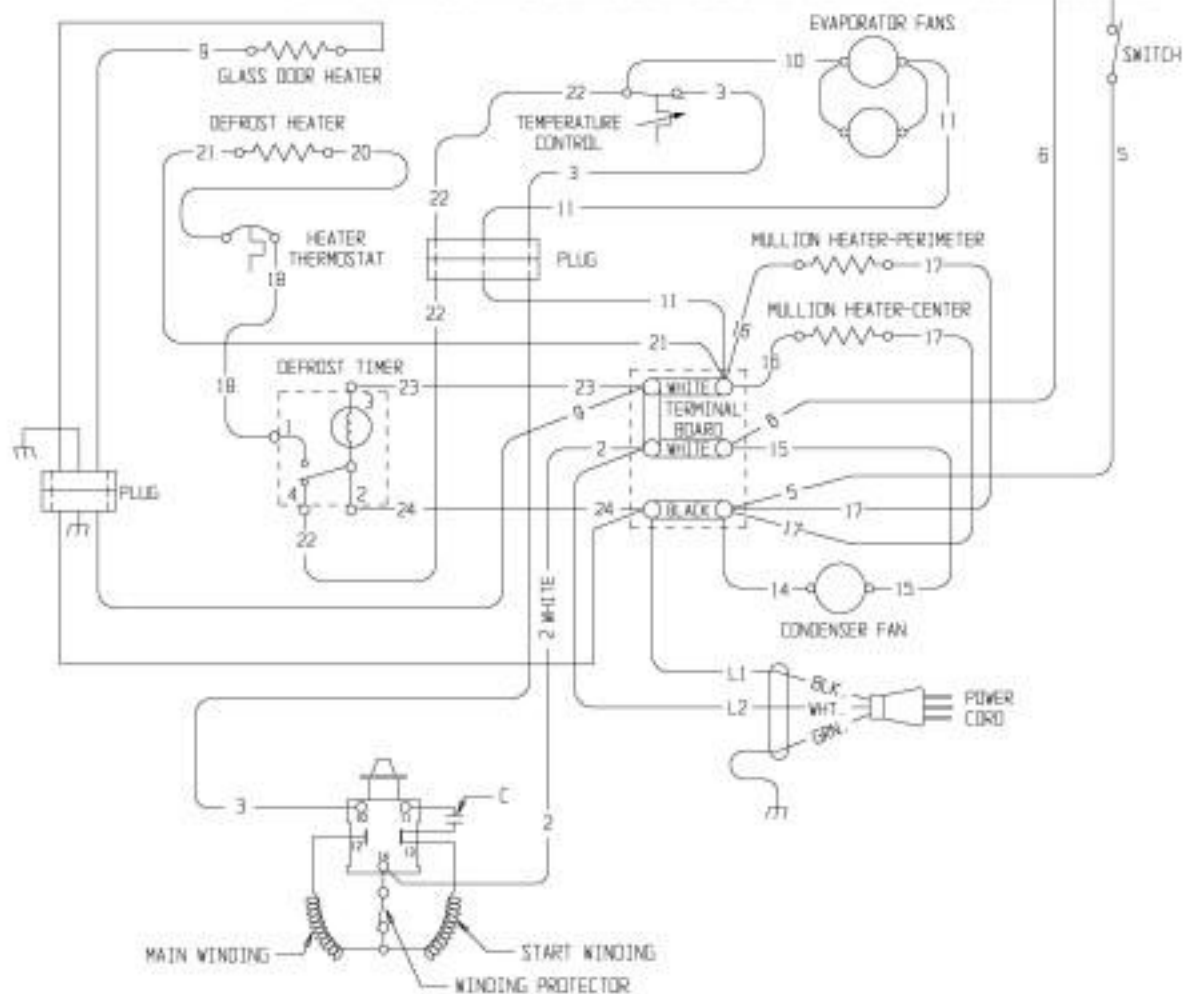

LED LIGHTING

WIRING DIAGRAM

35179 REV A

MODELS SKF48G/CFBL
SKF48AG/CFRL