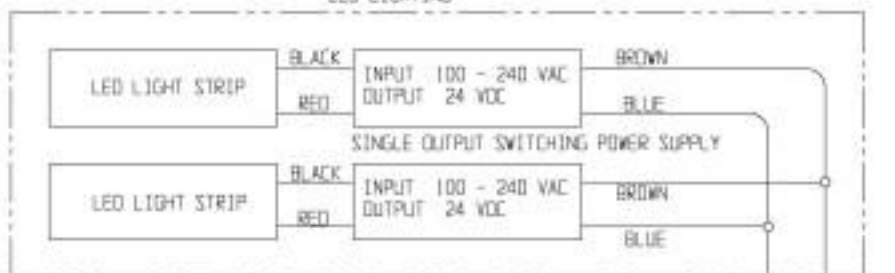

LED LIGHTING

WIRING DIAGRAM

35179 REV A

MODELS SKF48G/CFBL
SKF48AG/CFRL