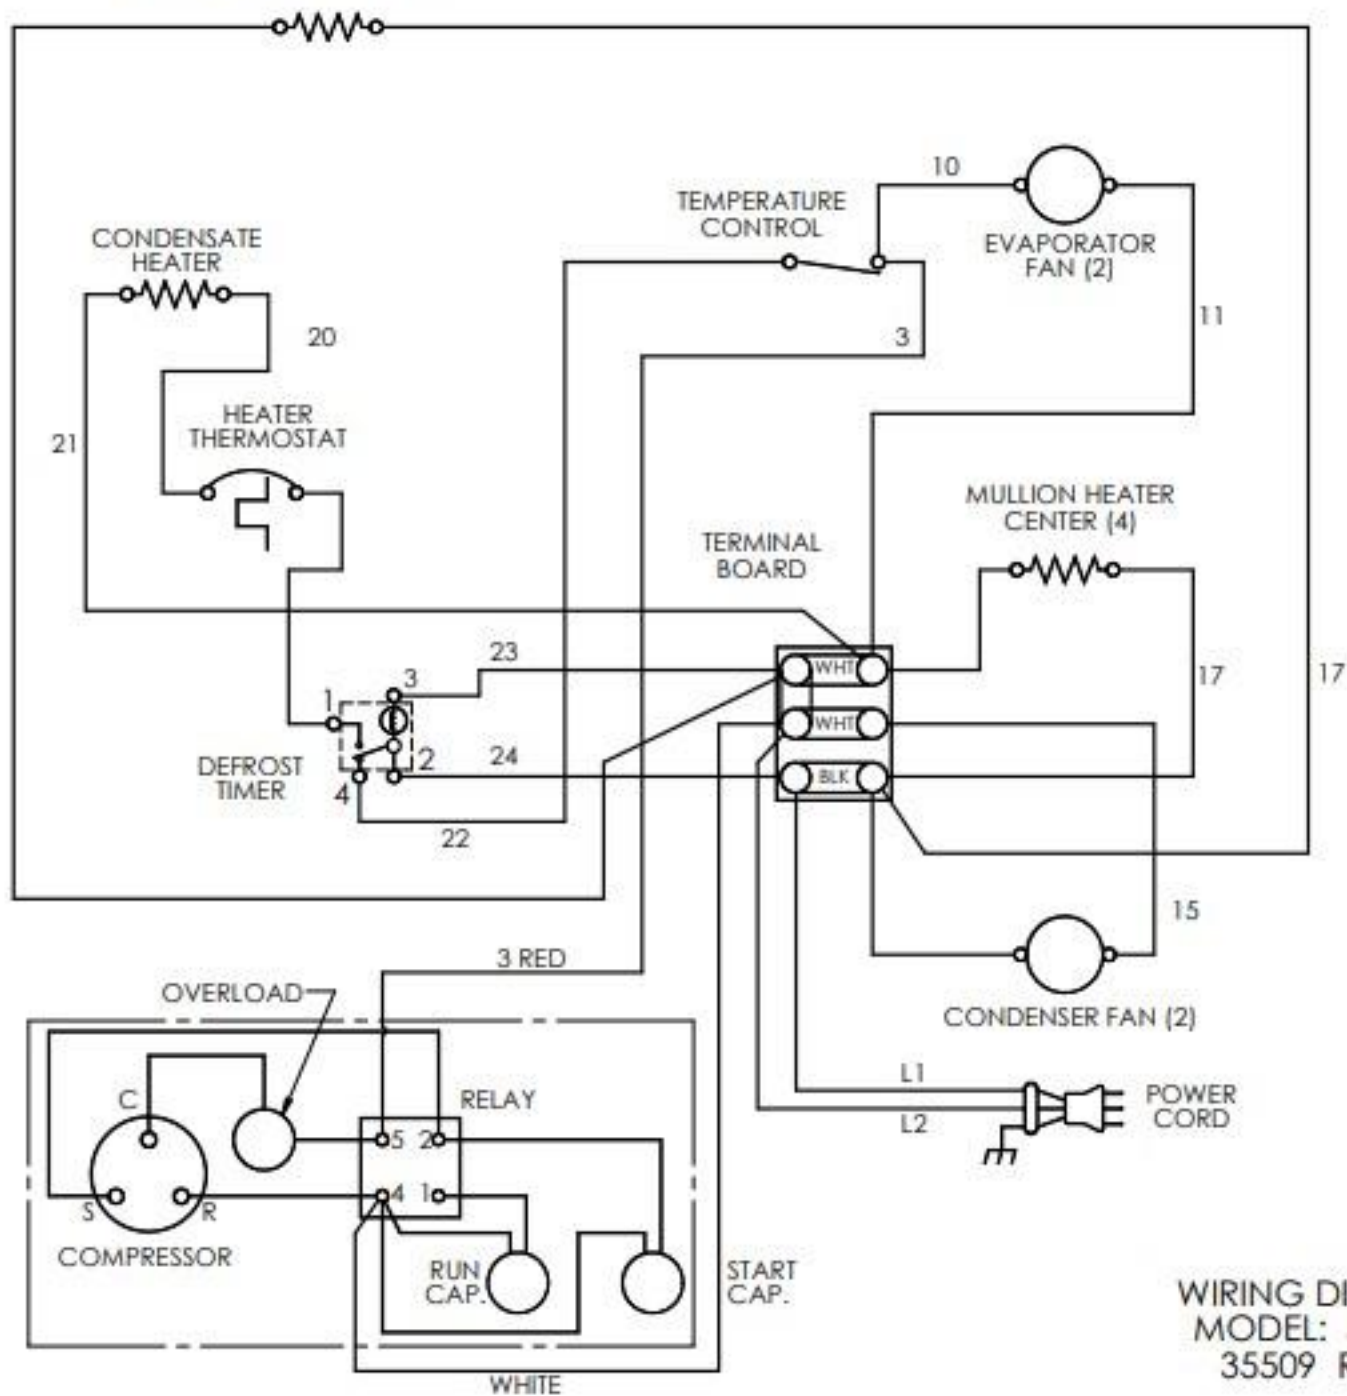

# MULLION HEATER-PERIMETER

MULLION HEATER-PERIMETER

WIRING DIAGRAM  
 MODEL: SKF72D  
 35509 REV. B