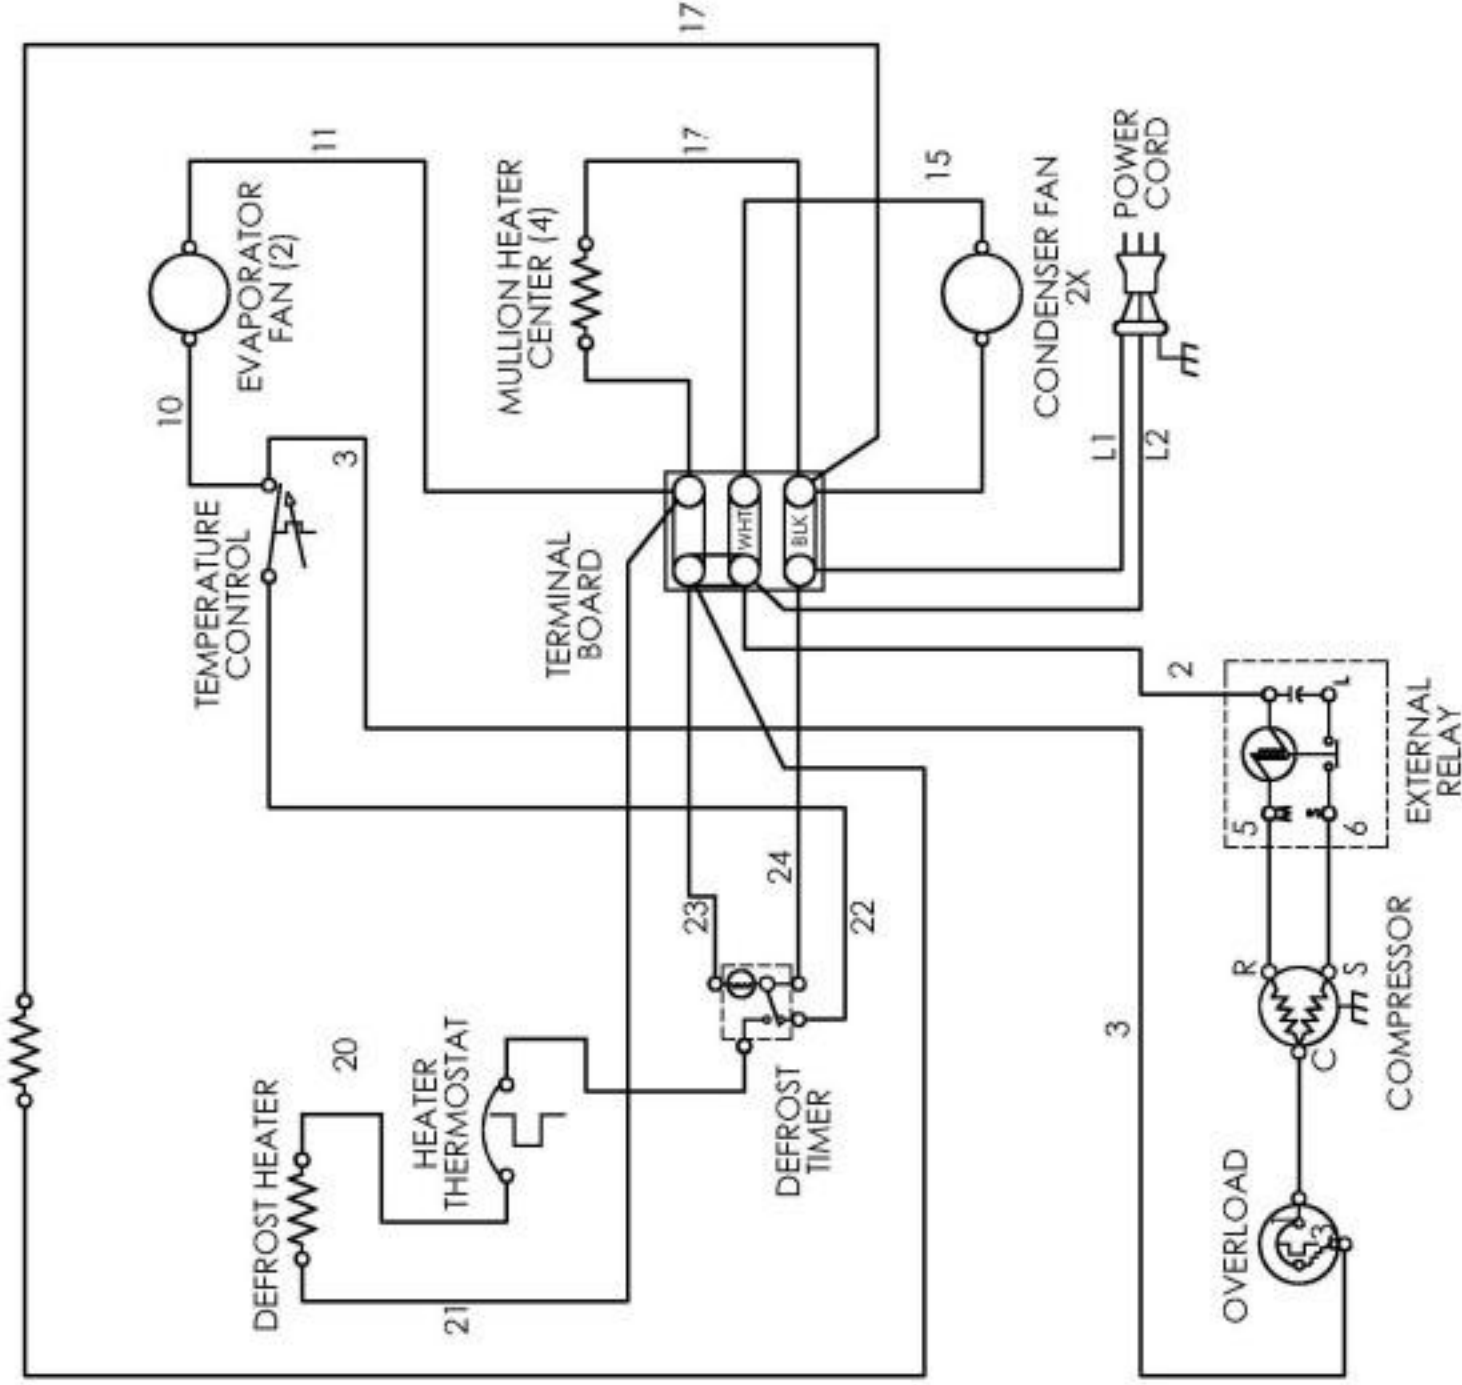

# MULLION HEATER-PERIMETER

MULLION HEATER-PERIMETER

WIRING DIAGRAM  
 MODEL: SKF72D  
 35509 REV. B