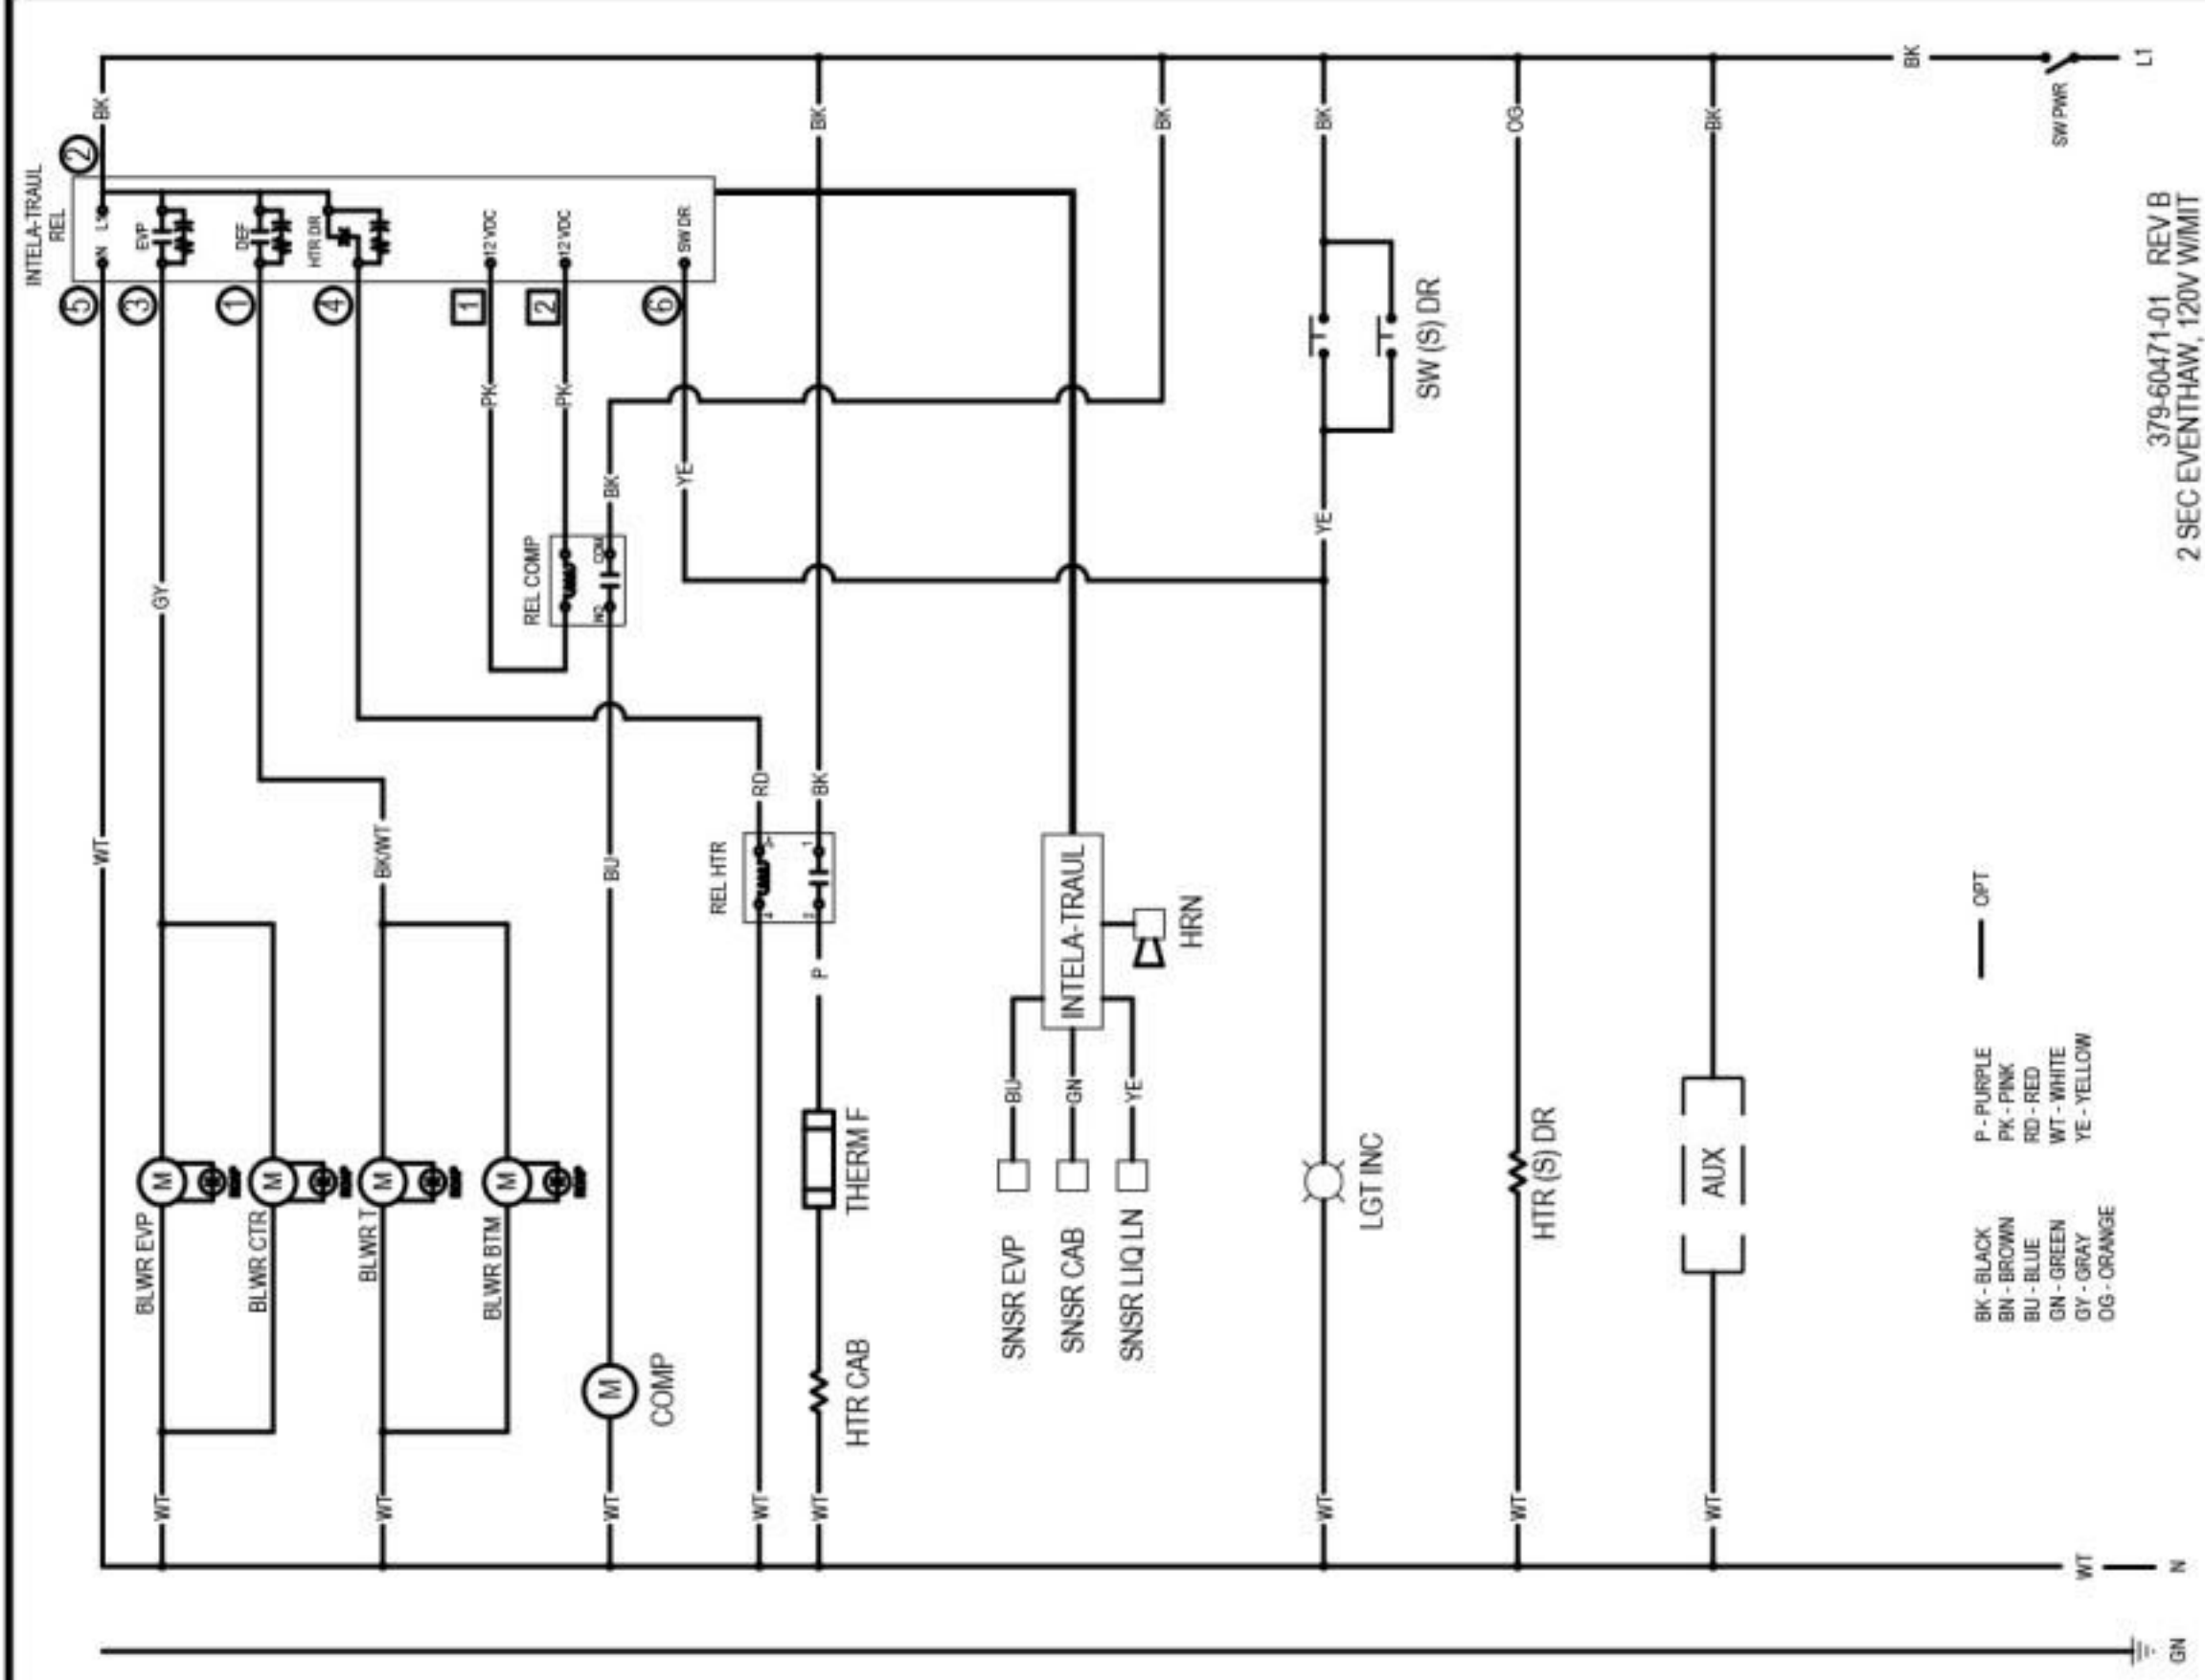

XI. WIRING DIAGRAM ALL ONE SECTION MODELS ONLY

XI. WIRING DIAGRAM ALL TWO SECTION 120V MODELS ONLY

- BK - BLACK
- BN - BROWN
- BU - BLUE
- GN - GREEN
- GY - GRAY
- OG - ORANGE
- P - PURPLE
- PK - PINK
- RD - RED
- WT - WHITE
- YE - YELLOW
- CPT

XI. WIRING DIAGRAM ALL TWO SECTION 208V MODELS ONLY