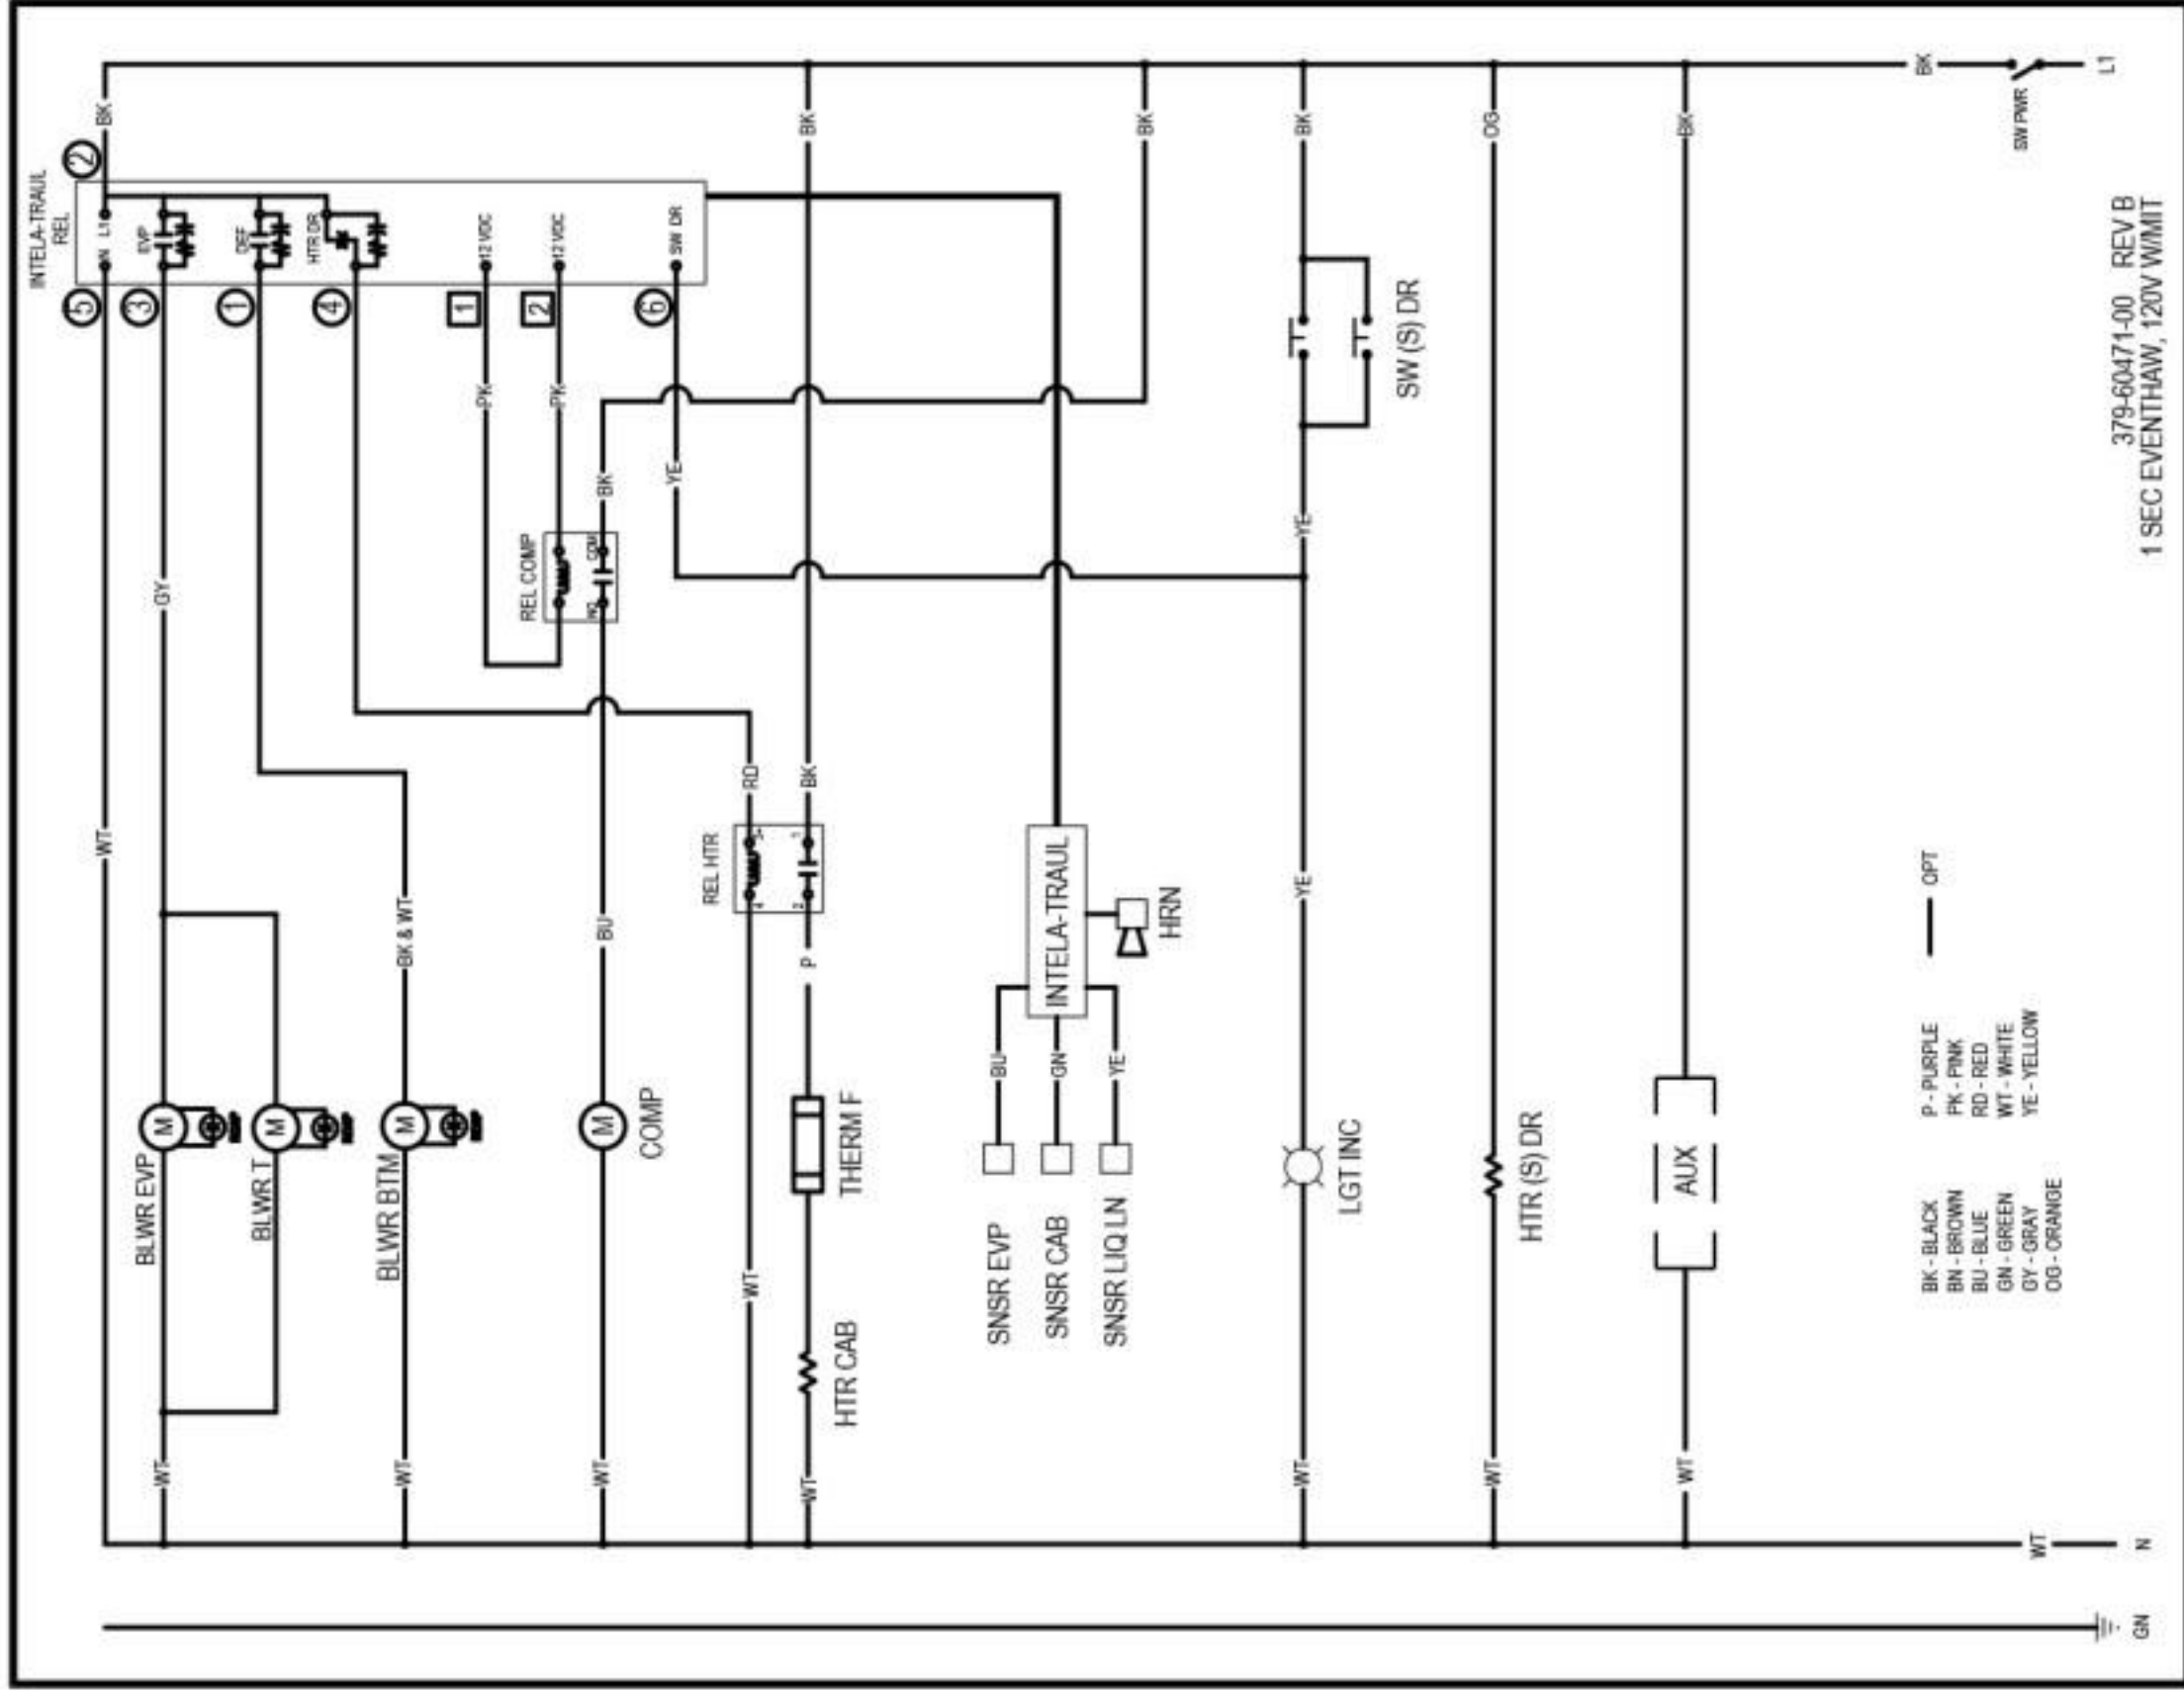

XI. WIRING DIAGRAM ALL ONE SECTION MODELS ONLY

XI. WIRING DIAGRAM ALL TWO SECTION 120V MODELS ONLY

- BK - BLACK
- BN - BROWN
- BU - BLUE
- GN - GREEN
- GY - GRAY
- OG - ORANGE
- P - PURPLE
- PK - PINK
- RD - RED
- WT - WHITE
- YE - YELLOW
- CPT

XI. WIRING DIAGRAM ALL TWO SECTION 208V MODELS ONLY