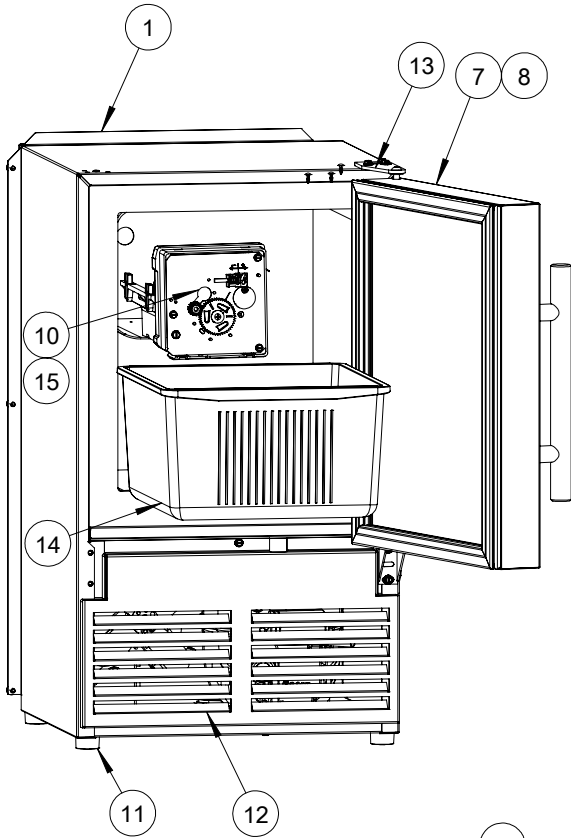

USER GUIDE

Parts

UACR014-SS01A		
Item	Description	U-Line P/N
1	BACK PANEL	80-54632-00
2	COMPRESSOR EM2C46CLC, 115V R600	80-55658-11
3	CONDENSER ASSEMBLY	80-54601-00
4	CONDENSER FAN BLADE	80-54379-00
5	CONDENSER FAN W/BLADE	80-54378-00
6	CONTROL ASSEMBLY, MCR014 *	80-55673-01
7	DOOR ASSY, UACR014 SS	80-54351-02
8	DOOR GASKET, 14"	80-55673-02
9	DRIER	80-54055-00
10	FACEPLATE 115V, R600	80-54523-01
11	FEET (4)	80-54529-00
12	GRILLE W/SCREWS	80-54657-00
13	HINGES(2) W/SCREWS	80-54649-00
14	ICE BUCKET	80-54611-00
15	ICE MAKER, 115V, R600, MANUAL	80-55669-00
16	PACKAGING *	80-54612-00
17	POWER CORD, EXTERNAL *	80-55519-00
18	WIRE HARNESS, MAIN *	80-55638-12
19	WIRE ASSEMBLY, CONTROL *	80-55638-11
20	ROCKER SWITCH *	80-55603-00
21	WATER LINE ASSEMBLY	80-54613-00
22	WATER VALVE ASSEMBLY	80-54356-00

* NOT PICTURED