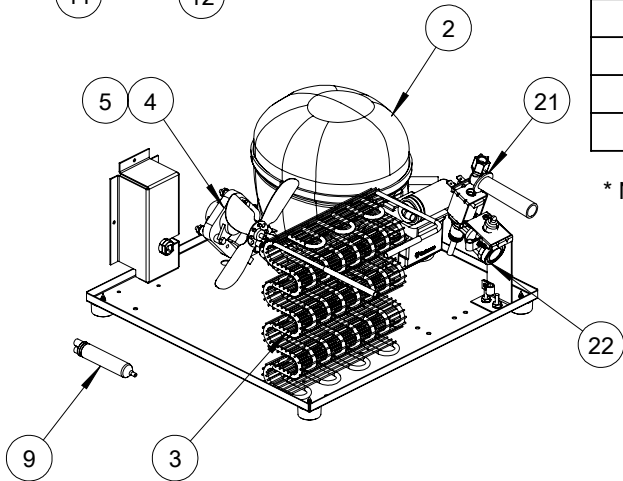

USER GUIDE

Parts

UACR014-SS01A		
Item	Description	U-Line P/N
1	BACK PANEL	80-54632-00
2	COMPRESSOR EM2C46CLC, 115V R600	80-55658-11
3	CONDENSER ASSEMBLY	80-54601-00
4	CONDENSER FAN BLADE	80-54379-00
5	CONDENSER FAN W/BLADE	80-54378-00
6	CONTROL ASSEMBLY, MCR014 *	80-55673-01
7	DOOR ASSY, UACR014 SS	80-54351-02
8	DOOR GASKET, 14"	80-55673-02
9	DRIER	80-54055-00
10	FACEPLATE 115V, R600	80-54523-01
11	FEET (4)	80-54529-00
12	GRILLE W/SCREWS	80-54657-00
13	HINGES(2) W/SCREWS	80-54649-00
14	ICE BUCKET	80-54611-00
15	ICE MAKER, 115V, R600, MANUAL	80-55669-00
16	PACKAGING *	80-54612-00
17	POWER CORD, EXTERNAL *	80-55519-00
18	WIRE HARNESS, MAIN *	80-55638-12
19	WIRE ASSEMBLY, CONTROL *	80-55638-11
20	ROCKER SWITCH *	80-55603-00
21	WATER LINE ASSEMBLY	80-54613-00
22	WATER VALVE ASSEMBLY	80-54356-00

* NOT PICTURED