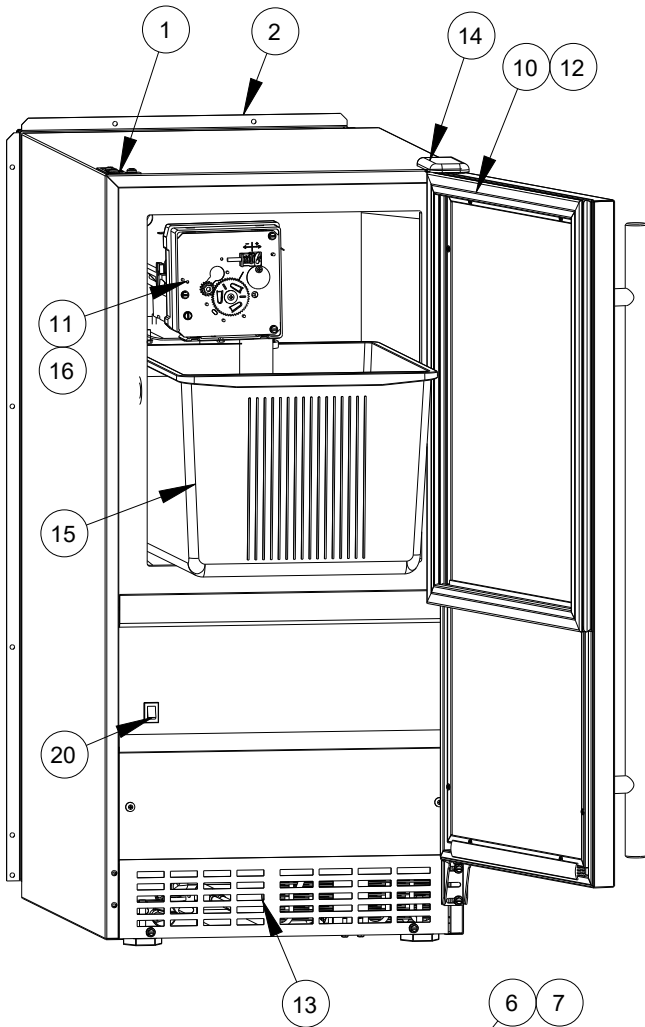

USER GUIDE

Parts

UACR115-SS01A		
Item	Description	U-Line P/N
1	ANTI TIP BRACKET W/SCREWS	80-54239-00
2	BACK PANEL ACR115	80-54754-00
3	COMPRESSOR ELECTRICALS W/COVER	80-54377-00
4	COMPRESSOR, CR115	80-54376-02
5	CONDENSER ASSEMBLY	80-54322-00
6	CONDENSER FAN BLADE	80-54379-00
7	CONDENSER FAN ASSEMBLY	80-54378-00
8	CONTROL W/KNOB	80-54568-01
9	CONTROL KNOB	80-54382-00
10	DOOR SOLID SS, 15" ADA	80-54389-01
11	FACEPLATE 115V	80-54523-00
12	GASKET, DOOR	80-55428-01
13	GRILLE W/SCREWS	80-54385-00
14	HINGE ASSEMBLY	80-55595-00
15	ICE BUCKET	80-54386-00
16	ICEMAKER, 115V, R600, MANUAL	80-55669-00
17	LEG LEVELERS (4)	80-54019-00
18	PACKAGING *	80-54387-00
19	POWER CORD, EXTERNAL *	80-55519-00
20	ROCKER SWITCH	80-55603-00
21	WATERLINE ASSEMBLY	80-54722-00
22	WATER VALVE ASSEMBLY	80-54356-00
23	WIRE ASSEMBLY, MAIN *	80-55638-12

* NOT PICTURED