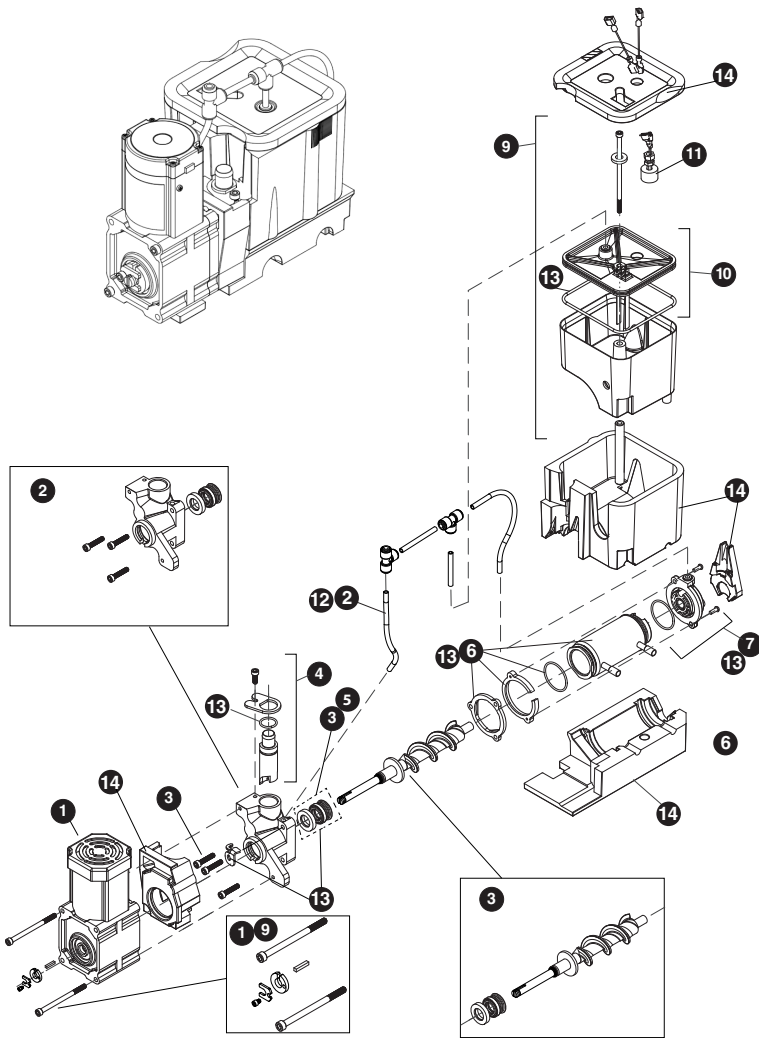

USER GUIDE

Parts

UHNB115-IS01A		
1	ACCESS PANEL	80-55369-00
2	BACK PANEL (2PCS)	80-55377-00
3	COMPRESSOR W/ELECTRICALS	80-54140-00
4	CONDENSER ASSEMBLY	80-55213-01
5	CONDENSER FAN BLADE	80-54066-00
6	CONDENSER FAN MOTOR	80-54138-00
7	COVER W/HOOK	80-54332-00
8	DISPLAY MODULE	80-55214-00
9	DOOR ASSEMBLY	80-55378-00
10	DRIER	80-54055-00
11	DUMP VALVE	80-55232-00
12	EVAPORATOR ASSEMBLY**	80-55216-00
13	GASKET	80-55372-00
14	GRILLE ASSEMBLY	80-55373-00
15	HEAT EXCHANGER ASSEMBLY	80-55434-00
16	HINGE COVER	80-54001-00
17	HINGE ASSEMBLY	80-55374-00
18	ICE SCOOP	80-54080-00
19	LED LIGHT STRIP AND COVER	80-54000-00
20	LEG LEVELERS (4)	80-54019-00
21	NUGGET ICE CLEANER*	ULANUGGETCLEAN
22	MAIN BOARD	80-55398-00
23	PLUNGER SWITCH NUG NUGGET	80-55375-00
24	POWER CORD, NUGGET*	80-55376-00
25	THERMISTOR	80-54006-00
26	WATER VALVE, RESERVOIR,INLET	80-55448-00
27	WIRE HARNESS, BOARD*	80-55226-00

*Not Pictured

**See next page for parts breakdown

Parts

NUGGET ICE EVAPORATOR		
1	GEAR MOTOR ASSEMBLY	80-55371-01
2	MAIN HOUSING W/SEAL & SCREWS	80-55371-02
3	AUGER W/FRONT SEAL	80-55371-04
4	ICE COMPRESSION NOZZLE ASSY	80-55371-05
5	FRONT SEAL AND O-RING	80-55371-06
6	EVAPORATOR W/FLANGES & O-RING	80-55371-07
7	HOUSING, BUSHING	80-55371-08
8	HARDWARE KIT, GEAR MOTOR	80-55371-09
9	RESERVOIR & FLOAT COMPLETE ASSY	80-55371-10
10	RESERVOIR LID & O-RING	80-55371-11
11	FLOAT SWITCH	80-55538-00
12	WATER LINE, 12" SEGMENT	80-54722-01
13	WATER SEAL KIT	80-55371-13
14	INSULATION KIT*	80-55371-14
15	DUMP VALVE TUBE ASSY	80-55447-01
16	RESERVOIR DUMP VALVE TUBE ASSY	80-55371-20
17	ICE TRANSPORT TUBE ASSY	80-55371-19