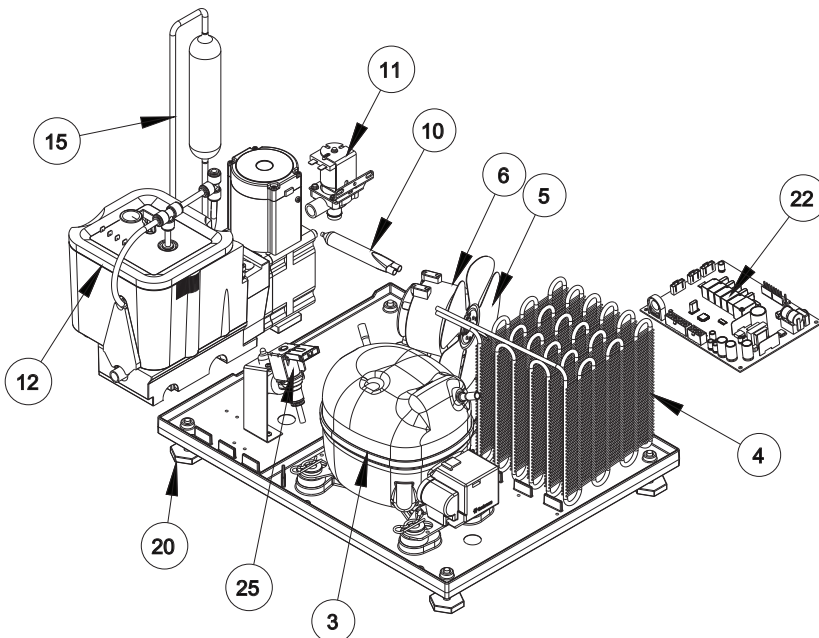

USER GUIDE

Parts

UHNB115-IS01A		
1	ACCESS PANEL	80-55369-00
2	BACK PANEL (2PCS)	80-55377-00
3	COMPRESSOR W/ELECTRICALS	80-54140-00
4	CONDENSER ASSEMBLY	80-55213-01
5	CONDENSER FAN BLADE	80-54066-00
6	CONDENSER FAN MOTOR	80-54138-00
7	COVER W/HOOK	80-54332-00
8	DISPLAY MODULE	80-55214-00
9	DOOR ASSEMBLY	80-55378-00
10	DRIER	80-54055-00
11	DUMP VALVE	80-55232-00
12	EVAPORATOR ASSEMBLY**	80-55216-00
13	GASKET	80-55372-00
14	GRILLE ASSEMBLY	80-55373-00
15	HEAT EXCHANGER ASSEMBLY	80-55434-00
16	HINGE COVER	80-54001-00
17	HINGE ASSEMBLY	80-55374-00
18	ICE SCOOP	80-54080-00
19	LED LIGHT STRIP AND COVER	80-54000-00
20	LEG LEVELERS (4)	80-54019-00
21	NUGGET ICE CLEANER*	ULANUGGETCLEAN
22	MAIN BOARD	80-55398-00
23	PLUNGER SWITCH NUG NUGGET	80-55375-00
24	POWER CORD, NUGGET*	80-55376-00
25	THERMISTOR	80-54006-00
26	WATER VALVE, RESERVOIR,INLET	80-55448-00
27	WIRE HARNESS, BOARD*	80-55226-00

*Not Pictured

**See next page for parts breakdown

Parts

NUGGET ICE EVAPORATOR		
1	GEAR MOTOR ASSEMBLY	80-55371-01
2	MAIN HOUSING W/SEAL & SCREWS	80-55371-02
3	AUGER W/FRONT SEAL	80-55371-04
4	ICE COMPRESSION NOZZLE ASSY	80-55371-05
5	FRONT SEAL AND O-RING	80-55371-06
6	EVAPORATOR W/FLANGES & O-RING	80-55371-07
7	HOUSING, BUSHING	80-55371-08
8	HARDWARE KIT, GEAR MOTOR	80-55371-09
9	RESERVOIR & FLOAT COMPLETE ASSY	80-55371-10
10	RESERVOIR LID & O-RING	80-55371-11
11	FLOAT SWITCH	80-55538-00
12	WATER LINE, 12" SEGMENT	80-54722-01
13	WATER SEAL KIT	80-55371-13
14	INSULATION KIT*	80-55371-14
15	DUMP VALVE TUBE ASSY	80-55447-01
16	RESERVOIR DUMP VALVE TUBE ASSY	80-55371-20
17	ICE TRANSPORT TUBE ASSY	80-55371-19