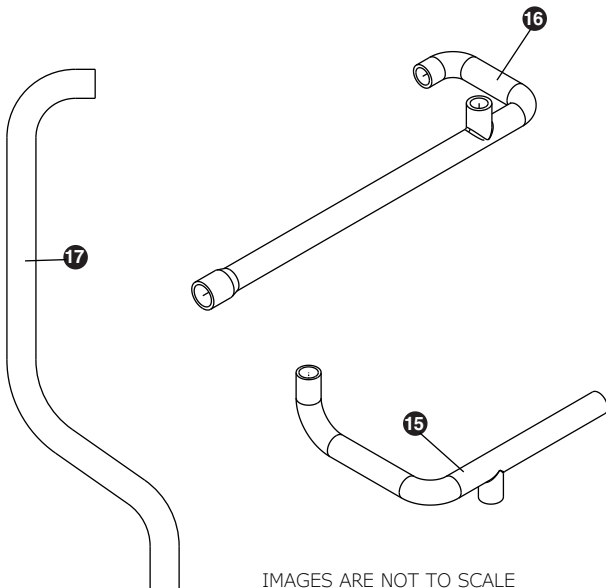

USER GUIDE

Parts

UHNB115-IS01A		
1	ACCESS PANEL	80-55369-00
2	BACK PANEL (2PCS)	80-55377-00
3	COMPRESSOR W/ELECTRICALS	80-54140-00
4	CONDENSER ASSEMBLY	80-55213-01
5	CONDENSER FAN BLADE	80-54066-00
6	CONDENSER FAN MOTOR	80-54138-00
7	COVER W/HOOK	80-54332-00
8	DISPLAY MODULE	80-55214-00
9	DOOR ASSEMBLY	80-55378-00
10	DRIER	80-54055-00
11	DUMP VALVE	80-55232-00
12	EVAPORATOR ASSEMBLY**	80-55216-00
13	GASKET	80-55372-00
14	GRILLE ASSEMBLY	80-55373-00
15	HEAT EXCHANGER ASSEMBLY	80-55434-00
16	HINGE COVER	80-54001-00
17	HINGE ASSEMBLY	80-55374-00
18	ICE SCOOP	80-54080-00
19	LED LIGHT STRIP AND COVER	80-54000-00
20	LEG LEVELERS (4)	80-54019-00
21	NUGGET ICE CLEANER*	ULANUGGETCLEAN
22	MAIN BOARD	80-55398-00
23	PLUNGER SWITCH NUG NUGGET	80-55375-00
24	POWER CORD, NUGGET*	80-55376-00
25	THERMISTOR	80-54006-00
26	WATER VALVE, RESERVOIR,INLET	80-55448-00
27	WIRE HARNESS, BOARD*	80-55226-00

*Not Pictured

**See next page for parts breakdown

Parts

NUGGET ICE EVAPORATOR		
1	GEAR MOTOR ASSEMBLY	80-55371-01
2	MAIN HOUSING W/SEAL & SCREWS	80-55371-02
3	AUGER W/FRONT SEAL	80-55371-04
4	ICE COMPRESSION NOZZLE ASSY	80-55371-05
5	FRONT SEAL AND O-RING	80-55371-06
6	EVAPORATOR W/FLANGES & O-RING	80-55371-07
7	HOUSING, BUSHING	80-55371-08
8	HARDWARE KIT, GEAR MOTOR	80-55371-09
9	RESERVOIR & FLOAT COMPLETE ASSY	80-55371-10
10	RESERVOIR LID & O-RING	80-55371-11
11	FLOAT SWITCH	80-55538-00
12	WATER LINE, 12" SEGMENT	80-54722-01
13	WATER SEAL KIT	80-55371-13
14	INSULATION KIT*	80-55371-14
15	DUMP VALVE TUBE ASSY	80-55447-01
16	RESERVOIR DUMP VALVE TUBE ASSY	80-55371-20
17	ICE TRANSPORT TUBE ASSY	80-55371-19

*Insulation foam pieces are sold only as a complete set

IMAGES ARE NOT TO SCALE