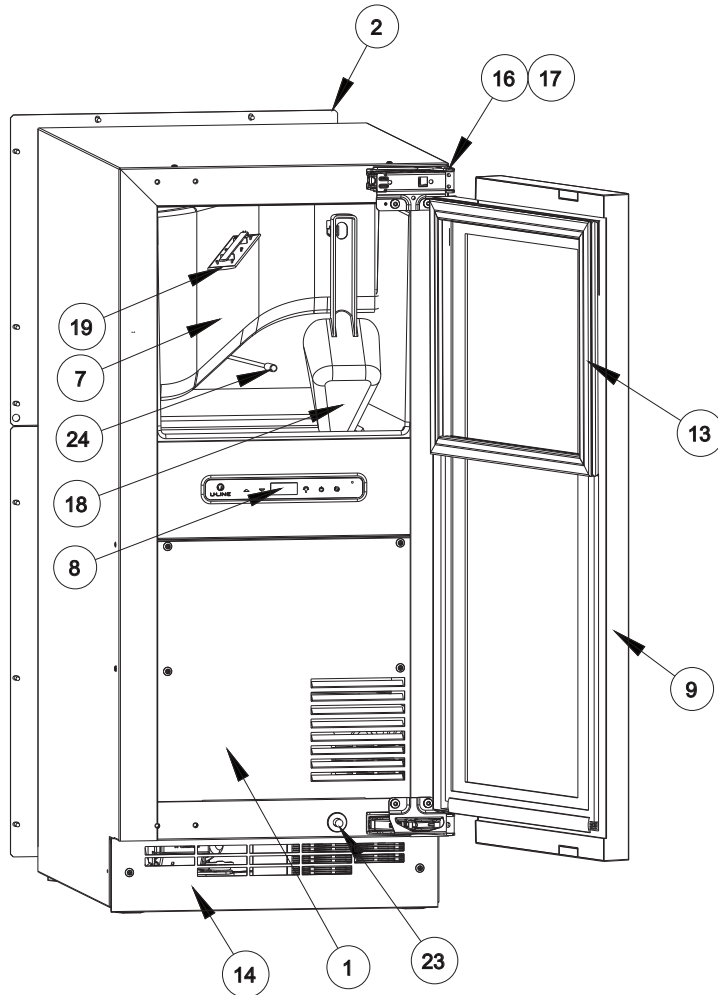

USER GUIDE

Parts

UHNB115-IS01A		
1	ACCESS PANEL	80-55369-00
2	BACK PANEL (2PCS)	80-55377-00
3	COMPRESSOR W/ELECTRICALS	80-54140-00
4	CONDENSER ASSEMBLY	80-55213-01
5	CONDENSER FAN BLADE	80-54066-00
6	CONDENSER FAN MOTOR	80-54138-00
7	COVER W/HOOK	80-54332-00
8	DISPLAY MODULE	80-55214-00
9	DOOR ASSEMBLY	80-55378-00
10	DRIER	80-54055-00
11	DUMP VALVE	80-55232-00
12	EVAPORATOR ASSEMBLY**	80-55216-00
13	GASKET	80-55372-00
14	GRILLE ASSEMBLY	80-55373-00
15	HEAT EXCHANGER ASSEMBLY	80-55434-00
16	HINGE COVER	80-54001-00
17	HINGE ASSEMBLY	80-55374-00
18	ICE SCOOP	80-54080-00
19	LED LIGHT STRIP AND COVER	80-54000-00
20	LEG LEVELERS (4)	80-54019-00
21	NUGGET ICE CLEANER*	ULANUGGETCLEAN
22	MAIN BOARD	80-55398-00
23	PLUNGER SWITCH NUG NUGGET	80-55375-00
24	POWER CORD, NUGGET*	80-55376-00
25	THERMISTOR	80-54006-00
26	WATER VALVE, RESERVOIR,INLET	80-55448-00
27	WIRE HARNESS, BOARD*	80-55226-00

*Not Pictured

**See next page for parts breakdown

Parts

NUGGET ICE EVAPORATOR		
1	GEAR MOTOR ASSEMBLY	80-55371-01
2	MAIN HOUSING W/SEAL & SCREWS	80-55371-02
3	AUGER W/FRONT SEAL	80-55371-04
4	ICE COMPRESSION NOZZLE ASSY	80-55371-05
5	FRONT SEAL AND O-RING	80-55371-06
6	EVAPORATOR W/FLANGES & O-RING	80-55371-07
7	HOUSING, BUSHING	80-55371-08
8	HARDWARE KIT, GEAR MOTOR	80-55371-09
9	RESERVOIR & FLOAT COMPLETE ASSY	80-55371-10
10	RESERVOIR LID & O-RING	80-55371-11
11	FLOAT SWITCH	80-55538-00
12	WATER LINE, 12" SEGMENT	80-54722-01
13	WATER SEAL KIT	80-55371-13
14	INSULATION KIT*	80-55371-14
15	DUMP VALVE TUBE ASSY	80-55447-01
16	RESERVOIR DUMP VALVE TUBE ASSY	80-55371-20
17	ICE TRANSPORT TUBE ASSY	80-55371-19