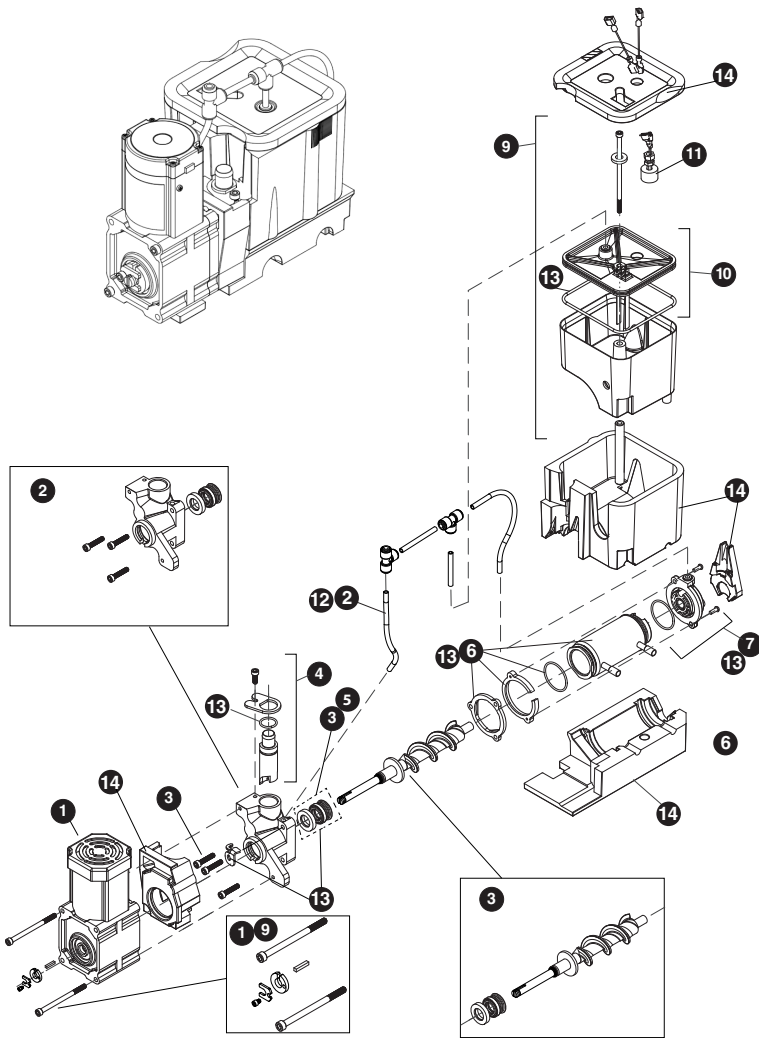

Parts

UHNB315-SS01A		
1	ACCESS PANEL	80-55369-00
2	BACK PANEL (2PCS)	80-55377-00
3	COMPRESSOR W/ELECTRICALS	80-54140-00
4	CONDENSER ASSEMBLY	80-55379-00
5	CONDENSER FAN BLADE	80-54066-00
6	CONDENSER FAN MOTOR	80-54138-00
7	COVER W/HOOK	80-54332-00
8	DISPLAY MODULE	80-55214-00
9	DOOR ASSEMBLY	80-55380-00
10	DRIER	80-54055-00
11	DUMP VALVE	80-55232-00
12	EVAPORATOR ASSEMBLY**	80-55371-00
13	GASKET	80-55372-00
14	GRILLE ASSEMBLY	80-55373-00
15	HEAT EXCHANGER ASSEMBLY	80-55434-00
16	HINGE COVER	80-54001-00
17	HINGE ASSEMBLY	80-55374-00
18	ICE SCOOP	80-54080-00
19	LED LIGHT STRIP AND COVER	80-54000-00
20	LEG LEVELERS (4)	80-54019-00
21	NUGGET ICE CLEANER*	ULANUGGETCLEAN
22	MAIN BOARD	80-55398-00
23	PLUNGER SWITCH	80-55375-00
24	POWER CORD*	80-55376-00
25	SERIAL INVERTER, 115V	80-55570-00
26	THERMISTOR	80-54006-00
27	WATER VALVE, RESERVOIR/INLET	80-55448-00
28	WIRE HARNESS, BOARD*	80-55226-01
29	WATER DISPENSER ASSEMBLY	80-55383-00
30	WATER DISPENSER VALVE	80-55467-00
31	WATER FILTER*	ULANUGGETFILTER
32	WATER LINE HOOK UP KIT*	ULAWATERHOOKUP

*Not Pictured

**See next page for parts breakdown

Parts

NUGGET ICE EVAPORATOR		
1	GEAR MOTOR ASSEMBLY	80-55371-01
2	MAIN HOUSING W/SEAL & SCREWS	80-55371-02
3	AUGER W/FRONT SEAL	80-55371-04
4	ICE COMPRESSION NOZZLE ASSY	80-55371-05
5	FRONT SEAL AND O-RING	80-55371-06
6	EVAPORATOR W/FLANGES & O-RING	80-55371-07
7	HOUSING, BUSHING	80-55371-08
8	HARDWARE KIT, GEAR MOTOR	80-55371-09
9	RESERVOIR & FLOAT COMPLETE ASSY	80-55371-10
10	RESERVOIR LID & O-RING	80-55371-11
11	FLOAT SWITCH	80-55538-00
12	WATER LINE, 12" SEGMENT	80-54722-01
13	WATER SEAL KIT	80-55371-13
14	INSULATION KIT*	80-55371-14
15	DUMP VALVE TUBE ASSY	80-55447-01
16	RESERVOIR DUMP VALVE TUBE ASSY	80-55371-20
17	ICE TRANSPORT TUBE ASSY	80-55371-19