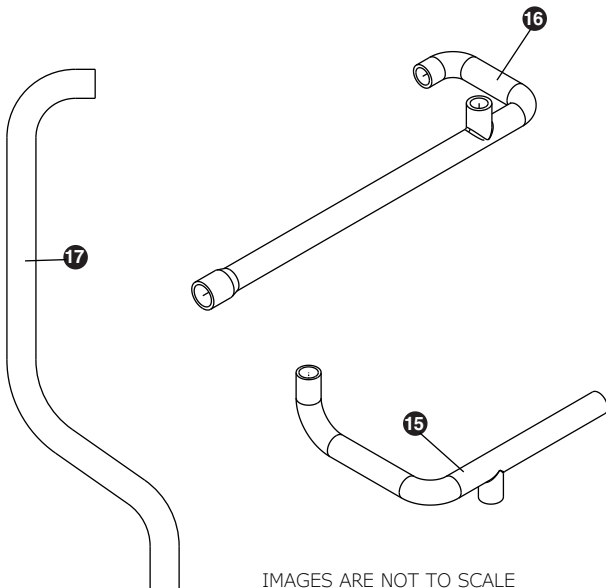

Parts

UHNB315-SS01A		
1	ACCESS PANEL	80-55369-00
2	BACK PANEL (2PCS)	80-55377-00
3	COMPRESSOR W/ELECTRICALS	80-54140-00
4	CONDENSER ASSEMBLY	80-55379-00
5	CONDENSER FAN BLADE	80-54066-00
6	CONDENSER FAN MOTOR	80-54138-00
7	COVER W/HOOK	80-54332-00
8	DISPLAY MODULE	80-55214-00
9	DOOR ASSEMBLY	80-55380-00
10	DRIER	80-54055-00
11	DUMP VALVE	80-55232-00
12	EVAPORATOR ASSEMBLY**	80-55371-00
13	GASKET	80-55372-00
14	GRILLE ASSEMBLY	80-55373-00
15	HEAT EXCHANGER ASSEMBLY	80-55434-00
16	HINGE COVER	80-54001-00
17	HINGE ASSEMBLY	80-55374-00
18	ICE SCOOP	80-54080-00
19	LED LIGHT STRIP AND COVER	80-54000-00
20	LEG LEVELERS (4)	80-54019-00
21	NUGGET ICE CLEANER*	ULANUGGETCLEAN
22	MAIN BOARD	80-55398-00
23	PLUNGER SWITCH	80-55375-00
24	POWER CORD*	80-55376-00
25	SERIAL INVERTER, 115V	80-55570-00
26	THERMISTOR	80-54006-00
27	WATER VALVE, RESERVOIR/INLET	80-55448-00
28	WIRE HARNESS, BOARD*	80-55226-01
29	WATER DISPENSER ASSEMBLY	80-55383-00
30	WATER DISPENSER VALVE	80-55467-00
31	WATER FILTER*	ULANUGGETFILTER
32	WATER LINE HOOK UP KIT*	ULAWATERHOOKUP

*Not Pictured

**See next page for parts breakdown

Parts

NUGGET ICE EVAPORATOR		
1	GEAR MOTOR ASSEMBLY	80-55371-01
2	MAIN HOUSING W/SEAL & SCREWS	80-55371-02
3	AUGER W/FRONT SEAL	80-55371-04
4	ICE COMPRESSION NOZZLE ASSY	80-55371-05
5	FRONT SEAL AND O-RING	80-55371-06
6	EVAPORATOR W/FLANGES & O-RING	80-55371-07
7	HOUSING, BUSHING	80-55371-08
8	HARDWARE KIT, GEAR MOTOR	80-55371-09
9	RESERVOIR & FLOAT COMPLETE ASSY	80-55371-10
10	RESERVOIR LID & O-RING	80-55371-11
11	FLOAT SWITCH	80-55538-00
12	WATER LINE, 12" SEGMENT	80-54722-01
13	WATER SEAL KIT	80-55371-13
14	INSULATION KIT*	80-55371-14
15	DUMP VALVE TUBE ASSY	80-55447-01
16	RESERVOIR DUMP VALVE TUBE ASSY	80-55371-20
17	ICE TRANSPORT TUBE ASSY	80-55371-19

*Insulation foam pieces are sold only as a complete set

IMAGES ARE NOT TO SCALE