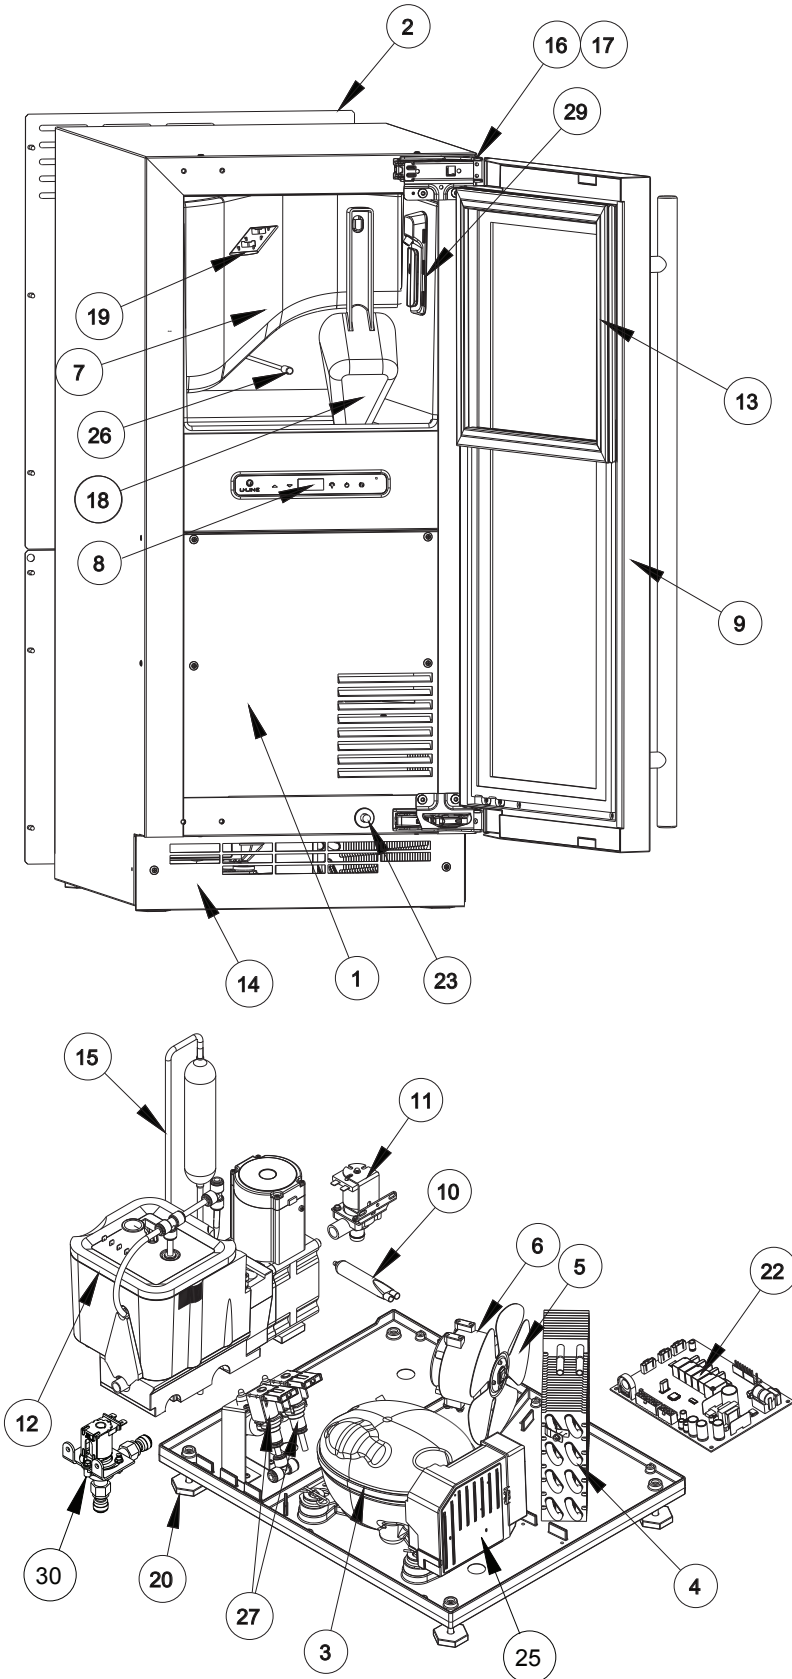

Parts

UHNB315-SS01A		
1	ACCESS PANEL	80-55369-00
2	BACK PANEL (2PCS)	80-55377-00
3	COMPRESSOR W/ELECTRICALS	80-54140-00
4	CONDENSER ASSEMBLY	80-55379-00
5	CONDENSER FAN BLADE	80-54066-00
6	CONDENSER FAN MOTOR	80-54138-00
7	COVER W/HOOK	80-54332-00
8	DISPLAY MODULE	80-55214-00
9	DOOR ASSEMBLY	80-55380-00
10	DRIER	80-54055-00
11	DUMP VALVE	80-55232-00
12	EVAPORATOR ASSEMBLY**	80-55371-00
13	GASKET	80-55372-00
14	GRILLE ASSEMBLY	80-55373-00
15	HEAT EXCHANGER ASSEMBLY	80-55434-00
16	HINGE COVER	80-54001-00
17	HINGE ASSEMBLY	80-55374-00
18	ICE SCOOP	80-54080-00
19	LED LIGHT STRIP AND COVER	80-54000-00
20	LEG LEVELERS (4)	80-54019-00
21	NUGGET ICE CLEANER*	ULANUGGETCLEAN
22	MAIN BOARD	80-55398-00
23	PLUNGER SWITCH	80-55375-00
24	POWER CORD*	80-55376-00
25	SERIAL INVERTER, 115V	80-55570-00
26	THERMISTOR	80-54006-00
27	WATER VALVE, RESERVOIR/INLET	80-55448-00
28	WIRE HARNESS, BOARD*	80-55226-01
29	WATER DISPENSER ASSEMBLY	80-55383-00
30	WATER DISPENSER VALVE	80-55467-00
31	WATER FILTER*	ULANUGGETFILTER
32	WATER LINE HOOK UP KIT*	ULAWATERHOOKUP

*Not Pictured

**See next page for parts breakdown

Parts

NUGGET ICE EVAPORATOR		
1	GEAR MOTOR ASSEMBLY	80-55371-01
2	MAIN HOUSING W/SEAL & SCREWS	80-55371-02
3	AUGER W/FRONT SEAL	80-55371-04
4	ICE COMPRESSION NOZZLE ASSY	80-55371-05
5	FRONT SEAL AND O-RING	80-55371-06
6	EVAPORATOR W/FLANGES & O-RING	80-55371-07
7	HOUSING, BUSHING	80-55371-08
8	HARDWARE KIT, GEAR MOTOR	80-55371-09
9	RESERVOIR & FLOAT COMPLETE ASSY	80-55371-10
10	RESERVOIR LID & O-RING	80-55371-11
11	FLOAT SWITCH	80-55538-00
12	WATER LINE, 12" SEGMENT	80-54722-01
13	WATER SEAL KIT	80-55371-13
14	INSULATION KIT*	80-55371-14
15	DUMP VALVE TUBE ASSY	80-55447-01
16	RESERVOIR DUMP VALVE TUBE ASSY	80-55371-20
17	ICE TRANSPORT TUBE ASSY	80-55371-19