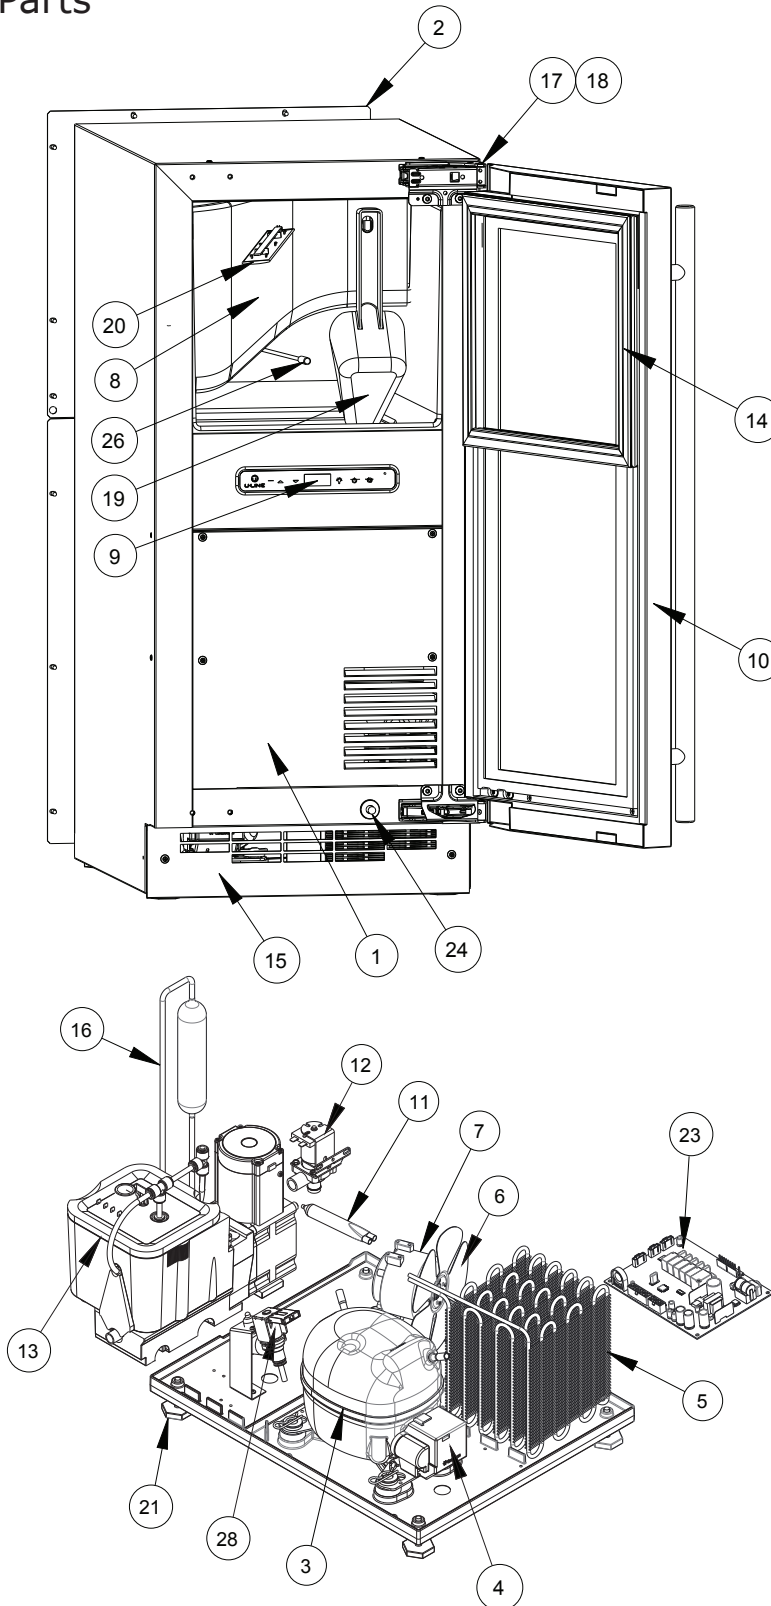

## Parts

<b>UHNB115-SS01A</b>		
1	ACCESS PANEL	80-55369-00
2	BACK PANEL	80-55377-00
3	COMPRESSOR	<a href="#">80-54140-00</a>
4	COMPRESSOR ELECTRICALS	<a href="#">80-54141-00</a>
5	CONDENSER ASSEMBLY	80-55213-01
6	CONDENSER FAN BLADE	<a href="#">80-54066-00</a>
7	CONDENSER FAN MOTOR	<a href="#">80-54138-00</a>
8	COVER W/HOOK	<a href="#">80-54332-00</a>
9	DISPLAY MODULE	80-55214-00
10	DOOR ASSEMBLY	80-55370-00
11	DRIER	<a href="#">80-54055-00</a>
12	DUMP VALVE	80-55232-00
13	EVAPORATOR ASSEMBLY**	80-55371-00
14	GASKET	80-55372-00
15	GRILLE ASSEMBLY	80-55373-00
16	HEAT EXCHANGER ASSEMBLY	80-55434-00
17	HINGE ASSEMBLY	80-55374-00
18	HINGE COVER	<a href="#">80-54001-00</a>
19	ICE SCOOP	<a href="#">80-54080-00</a>
20	LED LIGHT STRIP AND COVER	<a href="#">80-54000-00</a>
21	LEG LEVELERS (4)	<a href="#">80-54019-00</a>
22	NUGGET ICE CLEANER*	<a href="#">ULANUGGETCLEAN</a>
23	MAIN BOARD	<a href="#">80-55398-00</a>
24	PLUNGER SWITCH NUG NUGGET	80-55375-00
25	POWER CORD, NUGGET*	80-55376-00
26	THERMISTOR	<a href="#">80-54006-00</a>
27	WATER SUPPLY LINE KIT*	<a href="#">ULAWATERHOOKUP</a>
28	WATER VALVE, RESERVOIR/INLET	80-55448-00
29	WIRE HARNESS, BOARD*	80-55226-00

\*Not Pictured

\*\*See next page for parts breakdown

Parts

NUGGET ICE EVAPORATOR		
1	GEAR MOTOR ASSEMBLY	80-55371-01
2	MAIN HOUSING W/SEAL & SCREWS	80-55371-02
3	AUGER W/FRONT SEAL	<a href="#">80-55371-04</a>
4	ICE COMPRESSION NOZZLE ASSY	80-55371-05
5	FRONT SEAL AND O-RING	80-55371-06
6	EVAPORATOR W/FLANGES & O-RING	80-55371-07
7	HOUSING, BUSHING	80-55371-08
8	HARDWARE KIT, GEAR MOTOR	80-55371-09
9	RESERVOIR & FLOAT COMPLETE ASSY	80-55371-10
10	RESERVOIR LID & O-RING	80-55371-11
11	FLOAT SWITCH	80-55538-00
12	WATER LINE, 12" SEGMENT	80-54722-01
13	WATER SEAL KIT	80-55371-13
14	INSULATION KIT*	80-55371-14
15	DUMP VALVE TUBE ASSY	80-55447-01
16	RESERVOIR DUMP VALVE TUBE ASSY	80-55371-20
17	ICE TRANSPORT TUBE ASSY	80-55371-19