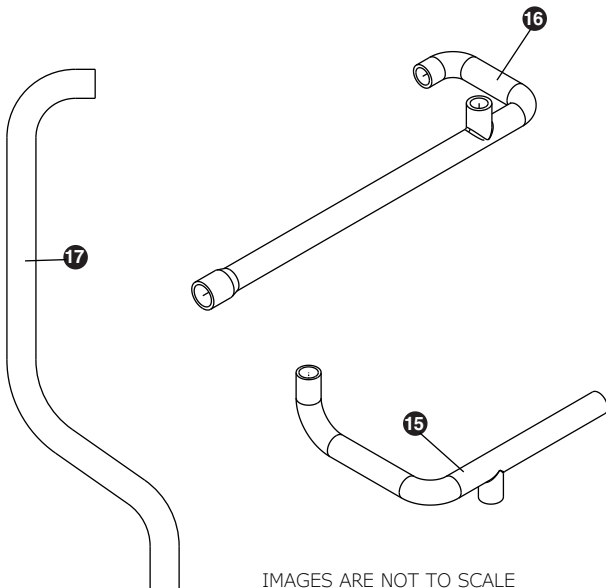

## Parts

<b>UHNB115-SS01A</b>		
1	ACCESS PANEL	80-55369-00
2	BACK PANEL	80-55377-00
3	COMPRESSOR	<a href="#">80-54140-00</a>
4	COMPRESSOR ELECTRICALS	<a href="#">80-54141-00</a>
5	CONDENSER ASSEMBLY	80-55213-01
6	CONDENSER FAN BLADE	<a href="#">80-54066-00</a>
7	CONDENSER FAN MOTOR	<a href="#">80-54138-00</a>
8	COVER W/HOOK	<a href="#">80-54332-00</a>
9	DISPLAY MODULE	80-55214-00
10	DOOR ASSEMBLY	80-55370-00
11	DRIER	<a href="#">80-54055-00</a>
12	DUMP VALVE	80-55232-00
13	EVAPORATOR ASSEMBLY**	80-55371-00
14	GASKET	80-55372-00
15	GRILLE ASSEMBLY	80-55373-00
16	HEAT EXCHANGER ASSEMBLY	80-55434-00
17	HINGE ASSEMBLY	80-55374-00
18	HINGE COVER	<a href="#">80-54001-00</a>
19	ICE SCOOP	<a href="#">80-54080-00</a>
20	LED LIGHT STRIP AND COVER	<a href="#">80-54000-00</a>
21	LEG LEVELERS (4)	<a href="#">80-54019-00</a>
22	NUGGET ICE CLEANER*	<a href="#">ULANUGGETCLEAN</a>
23	MAIN BOARD	<a href="#">80-55398-00</a>
24	PLUNGER SWITCH NUG NUGGET	80-55375-00
25	POWER CORD, NUGGET*	80-55376-00
26	THERMISTOR	<a href="#">80-54006-00</a>
27	WATER SUPPLY LINE KIT*	<a href="#">ULAWATERHOOKUP</a>
28	WATER VALVE, RESERVOIR/INLET	80-55448-00
29	WIRE HARNESS, BOARD*	80-55226-00

\*Not Pictured

\*\*See next page for parts breakdown

Parts

NUGGET ICE EVAPORATOR		
1	GEAR MOTOR ASSEMBLY	80-55371-01
2	MAIN HOUSING W/SEAL & SCREWS	80-55371-02
3	AUGER W/FRONT SEAL	<a href="#">80-55371-04</a>
4	ICE COMPRESSION NOZZLE ASSY	80-55371-05
5	FRONT SEAL AND O-RING	80-55371-06
6	EVAPORATOR W/FLANGES & O-RING	80-55371-07
7	HOUSING, BUSHING	80-55371-08
8	HARDWARE KIT, GEAR MOTOR	80-55371-09
9	RESERVOIR & FLOAT COMPLETE ASSY	80-55371-10
10	RESERVOIR LID & O-RING	80-55371-11
11	FLOAT SWITCH	80-55538-00
12	WATER LINE, 12" SEGMENT	80-54722-01
13	WATER SEAL KIT	80-55371-13
14	INSULATION KIT*	80-55371-14
15	DUMP VALVE TUBE ASSY	80-55447-01
16	RESERVOIR DUMP VALVE TUBE ASSY	80-55371-20
17	ICE TRANSPORT TUBE ASSY	80-55371-19

\*Insulation foam pieces are sold only as a complete set

IMAGES ARE NOT TO SCALE