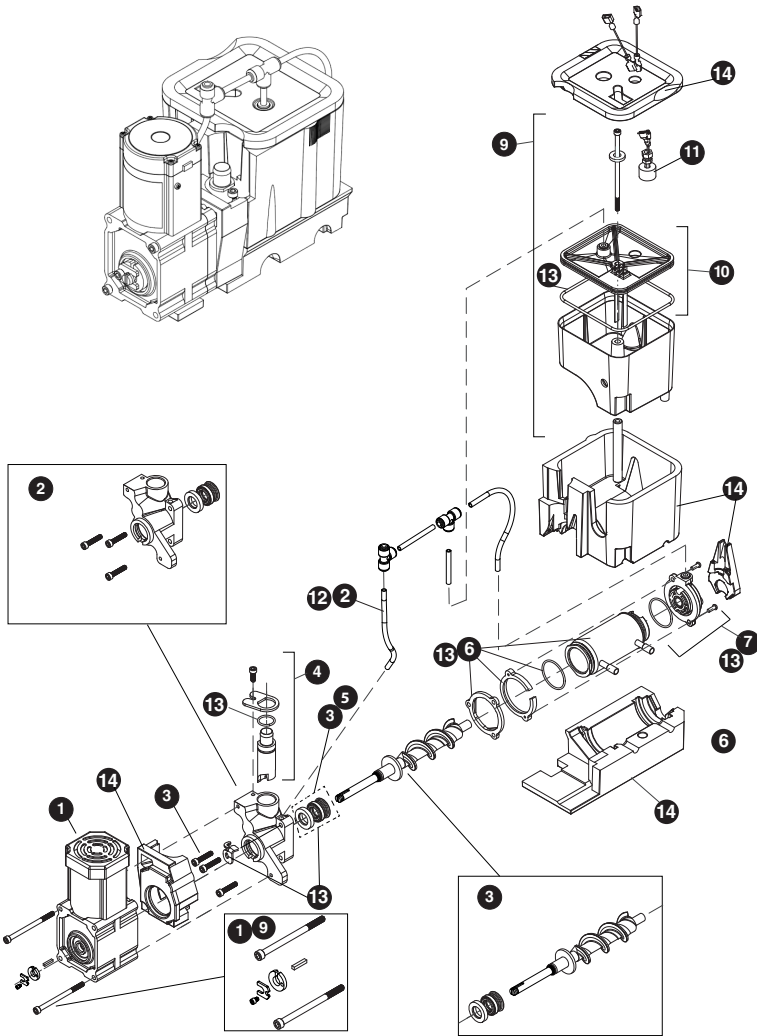

## Parts

<b>UHNB115-SS01A</b>		
1	ACCESS PANEL	80-55369-00
2	BACK PANEL	80-55377-00
3	COMPRESSOR	<a href="#">80-54140-00</a>
4	COMPRESSOR ELECTRICALS	<a href="#">80-54141-00</a>
5	CONDENSER ASSEMBLY	80-55213-01
6	CONDENSER FAN BLADE	<a href="#">80-54066-00</a>
7	CONDENSER FAN MOTOR	<a href="#">80-54138-00</a>
8	COVER W/HOOK	<a href="#">80-54332-00</a>
9	DISPLAY MODULE	80-55214-00
10	DOOR ASSEMBLY	80-55370-00
11	DRIER	<a href="#">80-54055-00</a>
12	DUMP VALVE	80-55232-00
13	EVAPORATOR ASSEMBLY**	80-55371-00
14	GASKET	80-55372-00
15	GRILLE ASSEMBLY	80-55373-00
16	HEAT EXCHANGER ASSEMBLY	80-55434-00
17	HINGE ASSEMBLY	80-55374-00
18	HINGE COVER	<a href="#">80-54001-00</a>
19	ICE SCOOP	<a href="#">80-54080-00</a>
20	LED LIGHT STRIP AND COVER	<a href="#">80-54000-00</a>
21	LEG LEVELERS (4)	<a href="#">80-54019-00</a>
22	NUGGET ICE CLEANER*	<a href="#">ULANUGGETCLEAN</a>
23	MAIN BOARD	<a href="#">80-55398-00</a>
24	PLUNGER SWITCH NUG NUGGET	80-55375-00
25	POWER CORD, NUGGET*	80-55376-00
26	THERMISTOR	<a href="#">80-54006-00</a>
27	WATER SUPPLY LINE KIT*	<a href="#">ULAWATERHOOKUP</a>
28	WATER VALVE, RESERVOIR/INLET	80-55448-00
29	WIRE HARNESS, BOARD*	80-55226-00

\*Not Pictured

\*\*See next page for parts breakdown

Parts

NUGGET ICE EVAPORATOR		
1	GEAR MOTOR ASSEMBLY	80-55371-01
2	MAIN HOUSING W/SEAL & SCREWS	80-55371-02
3	AUGER W/FRONT SEAL	<a href="#">80-55371-04</a>
4	ICE COMPRESSION NOZZLE ASSY	80-55371-05
5	FRONT SEAL AND O-RING	80-55371-06
6	EVAPORATOR W/FLANGES & O-RING	80-55371-07
7	HOUSING, BUSHING	80-55371-08
8	HARDWARE KIT, GEAR MOTOR	80-55371-09
9	RESERVOIR & FLOAT COMPLETE ASSY	80-55371-10
10	RESERVOIR LID & O-RING	80-55371-11
11	FLOAT SWITCH	80-55538-00
12	WATER LINE, 12" SEGMENT	80-54722-01
13	WATER SEAL KIT	80-55371-13
14	INSULATION KIT*	80-55371-14
15	DUMP VALVE TUBE ASSY	80-55447-01
16	RESERVOIR DUMP VALVE TUBE ASSY	80-55371-20
17	ICE TRANSPORT TUBE ASSY	80-55371-19