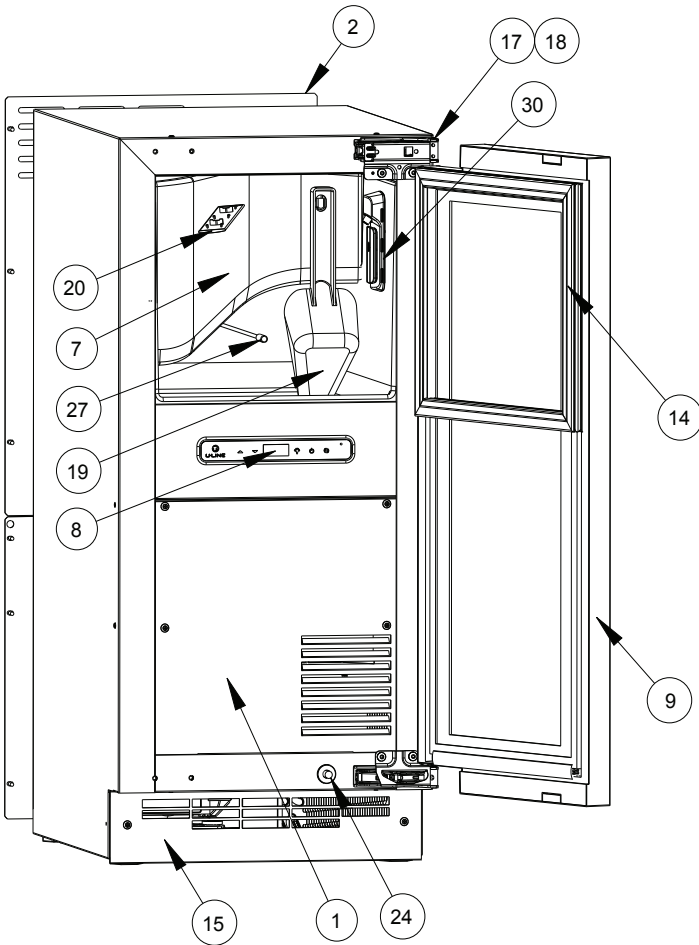

USER GUIDE

Parts

UHNP315-IS01A		
1	ACCESS PANEL	80-55369-00
2	BACK PANEL (2PCS)	80-55377-00
3	COMPRESSOR W/ELECTRICALS	80-54140-00
4	CONDENSER ASSEMBLY	80-55379-00
5	CONDENSER FAN BLADE	80-54006-00
6	CONDENSER FAN MOTOR	80-54138-00
7	COVER W/HOOK	80-54332-00
8	DISPLAY MODULE	80-55214-00
9	DOOR ASSEMBLY	80-55384-00
10	Drain Pump	80-54147-00
11	DRIER	80-54055-00
12	DUMP VALVE	80-55232-00
13	EVAPORATOR ASSEMBLY**	80-55216-00
14	GASKET	80-55372-00
15	GRILLE ASSEMBLY	80-55373-00
16	HEAT EXCHANGER ASSEMBLY	80-55434-00
17	HINGE COVER	80-54001-00
18	HINGE ASSEMBLY	80-55374-00
19	ICE SCOOP	80-54080-00
20	LED LIGHT STRIP AND COVER	80-55272-00
21	LEG LEVELERS (4)	80-54019-00
22	NUGGET ICE CLEANER*	ULANUGGETCLEAN
23	MAIN BOARD	80-55398-00
24	PLUNGER SWITC	80-55375-00
25	POWER CORD*	80-55376-00
26	SERIAL INVERTER	80-55570-00
27	THERMISTOR	80-55225-00
28	WATER VALVE, RESERVOIR/INLET	80-55448-00
29	WIRE HARNESS, BOARD*	80-55226-01
30	WATER DISPENSER ASSEMBLY	80-55383-00
31	WATER DISPENSER VALVE	80-55467-00
32	WATER FILTER*	ULANUGGETFILTER
33	WATER LINE HOOK UP KIT*	ULAWATERHOOKUP

*Not Pictured

**See next page for parts breakdown

Parts

NUGGET ICE EVAPORATOR		
1	GEAR MOTOR ASSEMBLY	80-55371-01
2	MAIN HOUSING W/SEAL & SCREWS	80-55371-02
3	AUGER W/FRONT SEAL	80-55371-04
4	ICE COMPRESSION NOZZLE ASSY	80-55371-05
5	FRONT SEAL AND O-RING	80-55371-06
6	EVAPORATOR W/FLANGES & O-RING	80-55371-07
7	HOUSING, BUSHING	80-55371-08
8	HARDWARE KIT, GEAR MOTOR	80-55371-09
9	RESERVOIR & FLOAT COMPLETE ASSY	80-55371-10
10	RESERVOIR LID & O-RING	80-55371-11
11	FLOAT SWITCH	80-55538-00
12	WATER LINE, 12" SEGMENT	80-54722-01
13	WATER SEAL KIT	80-55371-13
14	INSULATION KIT*	80-55371-14
15	DUMP VALVE TUBE ASSY	80-55447-01
16	RESERVOIR DUMP VALVE TUBE ASSY	80-55371-20
17	ICE TRANSPORT TUBE ASSY	80-55371-19