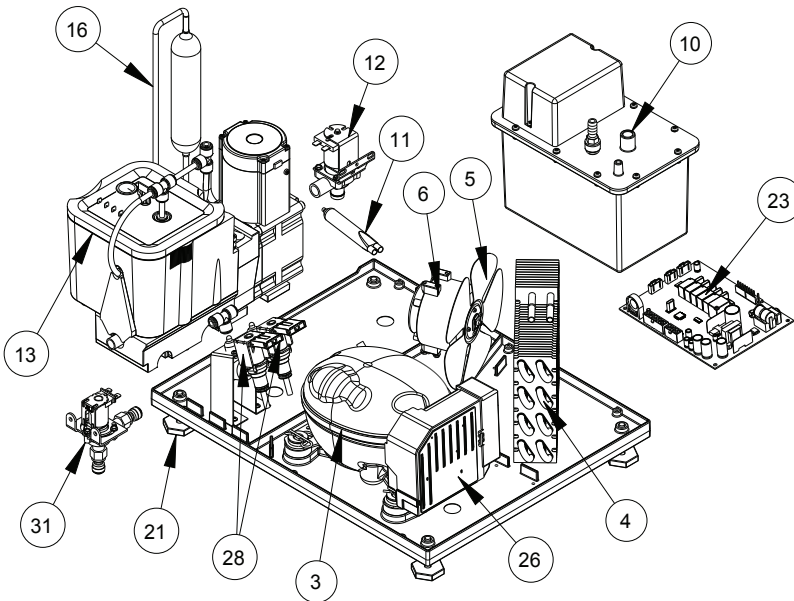

USER GUIDE

Parts

UHNP315-IS01A		
1	ACCESS PANEL	80-55369-00
2	BACK PANEL (2PCS)	80-55377-00
3	COMPRESSOR W/ELECTRICALS	80-54140-00
4	CONDENSER ASSEMBLY	80-55379-00
5	CONDENSER FAN BLADE	80-54006-00
6	CONDENSER FAN MOTOR	80-54138-00
7	COVER W/HOOK	80-54332-00
8	DISPLAY MODULE	80-55214-00
9	DOOR ASSEMBLY	80-55384-00
10	Drain Pump	80-54147-00
11	DRIER	80-54055-00
12	DUMP VALVE	80-55232-00
13	EVAPORATOR ASSEMBLY**	80-55216-00
14	GASKET	80-55372-00
15	GRILLE ASSEMBLY	80-55373-00
16	HEAT EXCHANGER ASSEMBLY	80-55434-00
17	HINGE COVER	80-54001-00
18	HINGE ASSEMBLY	80-55374-00
19	ICE SCOOP	80-54080-00
20	LED LIGHT STRIP AND COVER	80-55272-00
21	LEG LEVELERS (4)	80-54019-00
22	NUGGET ICE CLEANER*	ULANUGGETCLEAN
23	MAIN BOARD	80-55398-00
24	PLUNGER SWITC	80-55375-00
25	POWER CORD*	80-55376-00
26	SERIAL INVERTER	80-55570-00
27	THERMISTOR	80-55225-00
28	WATER VALVE, RESERVOIR/INLET	80-55448-00
29	WIRE HARNESS, BOARD*	80-55226-01
30	WATER DISPENSER ASSEMBLY	80-55383-00
31	WATER DISPENSER VALVE	80-55467-00
32	WATER FILTER*	ULANUGGETFILTER
33	WATER LINE HOOK UP KIT*	ULAWATERHOOKUP

*Not Pictured

**See next page for parts breakdown

Parts

NUGGET ICE EVAPORATOR		
1	GEAR MOTOR ASSEMBLY	80-55371-01
2	MAIN HOUSING W/SEAL & SCREWS	80-55371-02
3	AUGER W/FRONT SEAL	80-55371-04
4	ICE COMPRESSION NOZZLE ASSY	80-55371-05
5	FRONT SEAL AND O-RING	80-55371-06
6	EVAPORATOR W/FLANGES & O-RING	80-55371-07
7	HOUSING, BUSHING	80-55371-08
8	HARDWARE KIT, GEAR MOTOR	80-55371-09
9	RESERVOIR & FLOAT COMPLETE ASSY	80-55371-10
10	RESERVOIR LID & O-RING	80-55371-11
11	FLOAT SWITCH	80-55538-00
12	WATER LINE, 12" SEGMENT	80-54722-01
13	WATER SEAL KIT	80-55371-13
14	INSULATION KIT*	80-55371-14
15	DUMP VALVE TUBE ASSY	80-55447-01
16	RESERVOIR DUMP VALVE TUBE ASSY	80-55371-20
17	ICE TRANSPORT TUBE ASSY	80-55371-19