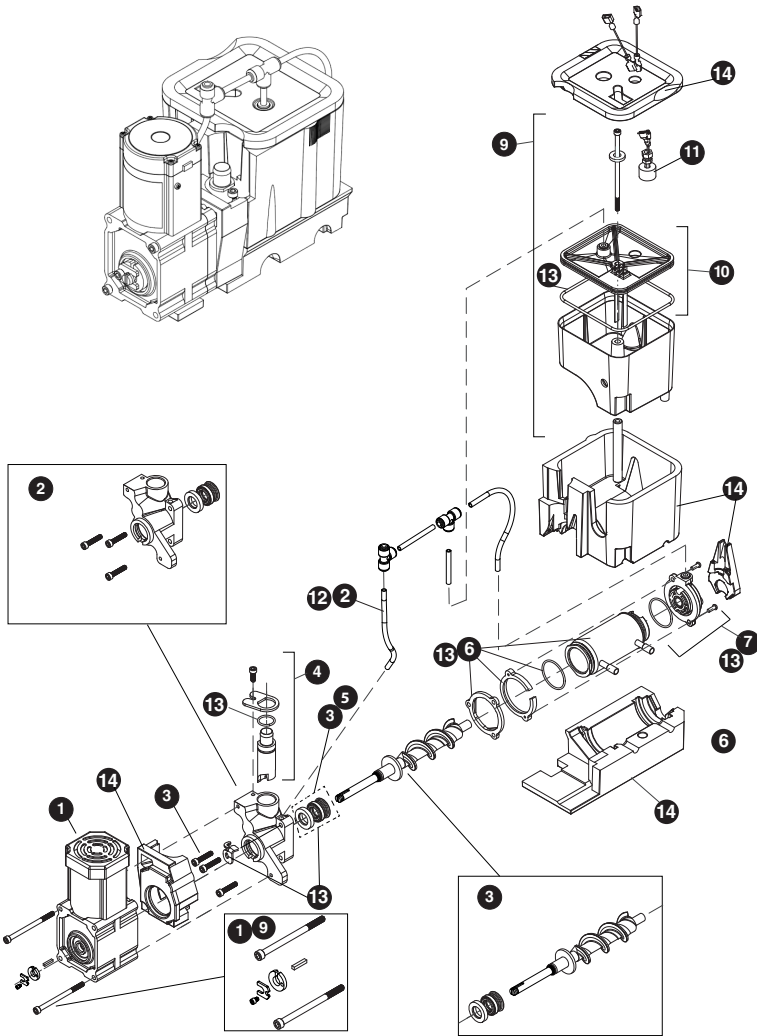

USER GUIDE

Parts

UHNP315-IS01A		
1	ACCESS PANEL	80-55369-00
2	BACK PANEL (2PCS)	80-55377-00
3	COMPRESSOR W/ELECTRICALS	80-54140-00
4	CONDENSER ASSEMBLY	80-55379-00
5	CONDENSER FAN BLADE	80-54006-00
6	CONDENSER FAN MOTOR	80-54138-00
7	COVER W/HOOK	80-54332-00
8	DISPLAY MODULE	80-55214-00
9	DOOR ASSEMBLY	80-55384-00
10	Drain Pump	80-54147-00
11	DRIER	80-54055-00
12	DUMP VALVE	80-55232-00
13	EVAPORATOR ASSEMBLY**	80-55216-00
14	GASKET	80-55372-00
15	GRILLE ASSEMBLY	80-55373-00
16	HEAT EXCHANGER ASSEMBLY	80-55434-00
17	HINGE COVER	80-54001-00
18	HINGE ASSEMBLY	80-55374-00
19	ICE SCOOP	80-54080-00
20	LED LIGHT STRIP AND COVER	80-55272-00
21	LEG LEVELERS (4)	80-54019-00
22	NUGGET ICE CLEANER*	ULANUGGETCLEAN
23	MAIN BOARD	80-55398-00
24	PLUNGER SWITC	80-55375-00
25	POWER CORD*	80-55376-00
26	SERIAL INVERTER	80-55570-00
27	THERMISTOR	80-55225-00
28	WATER VALVE, RESERVOIR/INLET	80-55448-00
29	WIRE HARNESS, BOARD*	80-55226-01
30	WATER DISPENSER ASSEMBLY	80-55383-00
31	WATER DISPENSER VALVE	80-55467-00
32	WATER FILTER*	ULANUGGETFILTER
33	WATER LINE HOOK UP KIT*	ULAWATERHOOKUP

*Not Pictured

**See next page for parts breakdown

Parts

NUGGET ICE EVAPORATOR		
1	GEAR MOTOR ASSEMBLY	80-55371-01
2	MAIN HOUSING W/SEAL & SCREWS	80-55371-02
3	AUGER W/FRONT SEAL	80-55371-04
4	ICE COMPRESSION NOZZLE ASSY	80-55371-05
5	FRONT SEAL AND O-RING	80-55371-06
6	EVAPORATOR W/FLANGES & O-RING	80-55371-07
7	HOUSING, BUSHING	80-55371-08
8	HARDWARE KIT, GEAR MOTOR	80-55371-09
9	RESERVOIR & FLOAT COMPLETE ASSY	80-55371-10
10	RESERVOIR LID & O-RING	80-55371-11
11	FLOAT SWITCH	80-55538-00
12	WATER LINE, 12" SEGMENT	80-54722-01
13	WATER SEAL KIT	80-55371-13
14	INSULATION KIT*	80-55371-14
15	DUMP VALVE TUBE ASSY	80-55447-01
16	RESERVOIR DUMP VALVE TUBE ASSY	80-55371-20
17	ICE TRANSPORT TUBE ASSY	80-55371-19