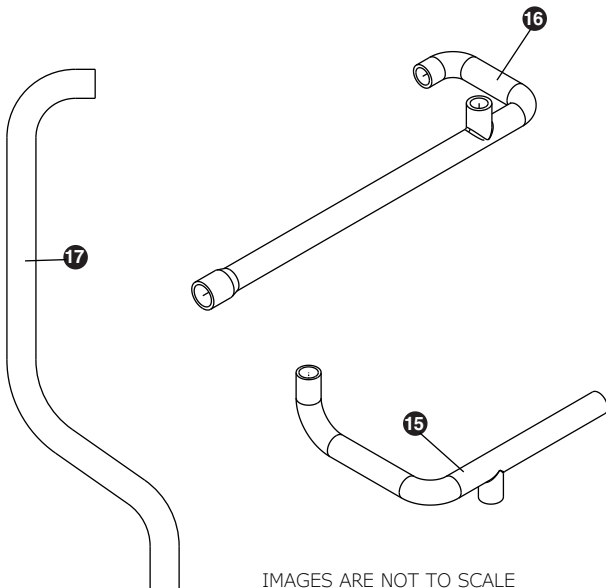

USER GUIDE

Parts

UHNP315-IS01A		
1	ACCESS PANEL	80-55369-00
2	BACK PANEL (2PCS)	80-55377-00
3	COMPRESSOR W/ELECTRICALS	80-54140-00
4	CONDENSER ASSEMBLY	80-55379-00
5	CONDENSER FAN BLADE	80-54006-00
6	CONDENSER FAN MOTOR	80-54138-00
7	COVER W/HOOK	80-54332-00
8	DISPLAY MODULE	80-55214-00
9	DOOR ASSEMBLY	80-55384-00
10	Drain Pump	80-54147-00
11	DRIER	80-54055-00
12	DUMP VALVE	80-55232-00
13	EVAPORATOR ASSEMBLY**	80-55216-00
14	GASKET	80-55372-00
15	GRILLE ASSEMBLY	80-55373-00
16	HEAT EXCHANGER ASSEMBLY	80-55434-00
17	HINGE COVER	80-54001-00
18	HINGE ASSEMBLY	80-55374-00
19	ICE SCOOP	80-54080-00
20	LED LIGHT STRIP AND COVER	80-55272-00
21	LEG LEVELERS (4)	80-54019-00
22	NUGGET ICE CLEANER*	ULANUGGETCLEAN
23	MAIN BOARD	80-55398-00
24	PLUNGER SWITC	80-55375-00
25	POWER CORD*	80-55376-00
26	SERIAL INVERTER	80-55570-00
27	THERMISTOR	80-55225-00
28	WATER VALVE, RESERVOIR/INLET	80-55448-00
29	WIRE HARNESS, BOARD*	80-55226-01
30	WATER DISPENSER ASSEMBLY	80-55383-00
31	WATER DISPENSER VALVE	80-55467-00
32	WATER FILTER*	ULANUGGETFILTER
33	WATER LINE HOOK UP KIT*	ULAWATERHOOKUP

*Not Pictured

**See next page for parts breakdown

Parts

NUGGET ICE EVAPORATOR		
1	GEAR MOTOR ASSEMBLY	80-55371-01
2	MAIN HOUSING W/SEAL & SCREWS	80-55371-02
3	AUGER W/FRONT SEAL	80-55371-04
4	ICE COMPRESSION NOZZLE ASSY	80-55371-05
5	FRONT SEAL AND O-RING	80-55371-06
6	EVAPORATOR W/FLANGES & O-RING	80-55371-07
7	HOUSING, BUSHING	80-55371-08
8	HARDWARE KIT, GEAR MOTOR	80-55371-09
9	RESERVOIR & FLOAT COMPLETE ASSY	80-55371-10
10	RESERVOIR LID & O-RING	80-55371-11
11	FLOAT SWITCH	80-55538-00
12	WATER LINE, 12" SEGMENT	80-54722-01
13	WATER SEAL KIT	80-55371-13
14	INSULATION KIT*	80-55371-14
15	DUMP VALVE TUBE ASSY	80-55447-01
16	RESERVOIR DUMP VALVE TUBE ASSY	80-55371-20
17	ICE TRANSPORT TUBE ASSY	80-55371-19

*Insulation foam pieces are sold only as a complete set

IMAGES ARE NOT TO SCALE