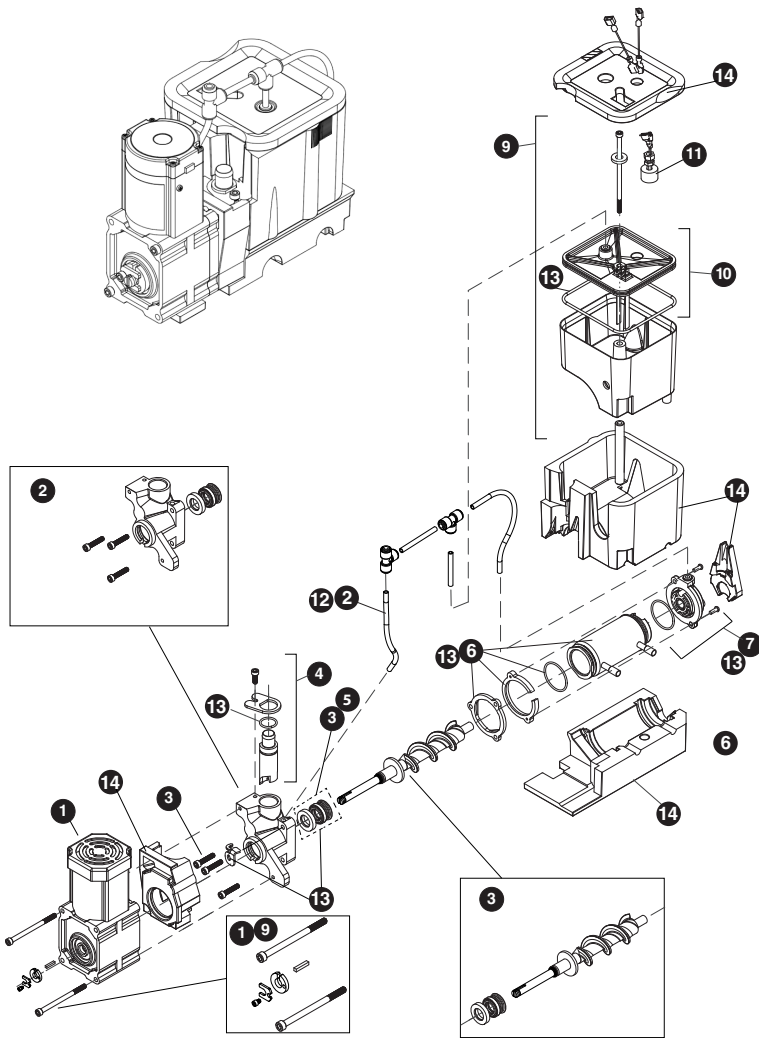

Parts

UHNP315-SS01A		
1	ACCESS PANEL	80-55369-00
2	BACK PANEL (2PCS)	80-55377-00
3	COMPRESSOR	80-54211-00
4	CONDENSER ASSEMBLY	80-55379-00
5	CONDENSER FAN BLADE	80-54066-00
6	CONDENSER FAN MOTOR	80-54138-00
7	COVER W/HOOK	80-54332-00
8	DISPLAY MODULE	80-55214-00
9	DOOR ASSEMBLY	80-55380-00
10	DRAIN PUMP	80-54147-00
11	DRIER	80-54055-00
12	DUMP VALVE	80-55232-00
13	EVAPORATOR ASSEMBLY	80-55371-00
14	GASKET	80-55372-00
15	GRILLE ASSEMBLY	80-55373-00
16	HEAT EXCHANGER ASSEMBLY	80-55434-00
17	HINGE COVER	80-54001-00
18	HINGE ASSEMBLY	80-55374-00
19	ICE SCOOP	80-54080-00
20	LED LIGHT STRIP AND COVER	80-54000-00
21	LEG LEVELERS (4)	80-54019-00
22	NUGGET ICE CLEANER*	ULANUGGETCLEAN
23	MAIN BOARD	80-55398-00
24	PLUNGER SWITCH	80-55375-00
25	POWER CORD*	80-55382-00
26	SERIAL INVERTER, 115V	80-55570-00
27	THERMISTOR	80-54006-00
28	WATER VALVE, RESERVOIR/INLET	80-55448-00
29	WATER DISPENSER ASSEMBLY	80-55383-00
30	WATER DISPENSER VALVE	80-55467-00
31	WATER FILTER*	ULANUGGETFILTER
32	WATER LINE HOOK UP KIT*	ULAWATERHOOKUP
33	WIRE HARNESS, BOARD*	80-55226-01

*Not Pictured

**See next page for parts breakdown

Parts

NUGGET ICE EVAPORATOR		
1	GEAR MOTOR ASSEMBLY	80-55371-01
2	MAIN HOUSING W/SEAL & SCREWS	80-55371-02
3	AUGER W/FRONT SEAL	80-55371-04
4	ICE COMPRESSION NOZZLE ASSY	80-55371-05
5	FRONT SEAL AND O-RING	80-55371-06
6	EVAPORATOR W/FLANGES & O-RING	80-55371-07
7	HOUSING, BUSHING	80-55371-08
8	HARDWARE KIT, GEAR MOTOR	80-55371-09
9	RESERVOIR & FLOAT COMPLETE ASSY	80-55371-10
10	RESERVOIR LID & O-RING	80-55371-11
11	FLOAT SWITCH	80-55538-00
12	WATER LINE, 12" SEGMENT	80-54722-01
13	WATER SEAL KIT	80-55371-13
14	INSULATION KIT*	80-55371-14
15	DUMP VALVE TUBE ASSY	80-55447-01
16	RESERVOIR DUMP VALVE TUBE ASSY	80-55371-20
17	ICE TRANSPORT TUBE ASSY	80-55371-19