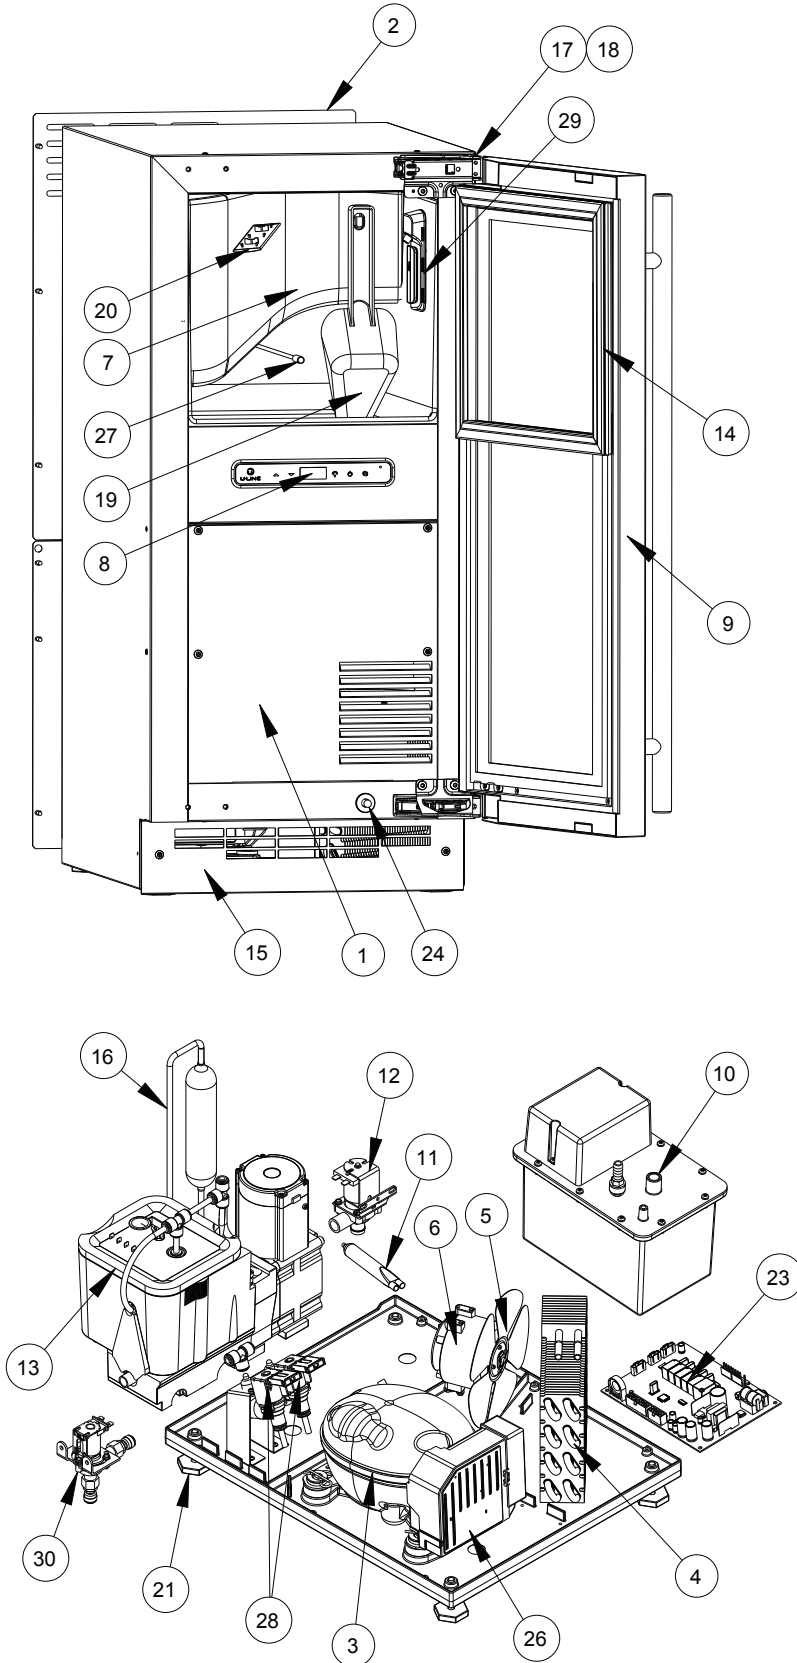

Parts

UHNP315-SS01A		
1	ACCESS PANEL	80-55369-00
2	BACK PANEL (2PCS)	80-55377-00
3	COMPRESSOR	80-54211-00
4	CONDENSER ASSEMBLY	80-55379-00
5	CONDENSER FAN BLADE	80-54066-00
6	CONDENSER FAN MOTOR	80-54138-00
7	COVER W/HOOK	80-54332-00
8	DISPLAY MODULE	80-55214-00
9	DOOR ASSEMBLY	80-55380-00
10	DRAIN PUMP	80-54147-00
11	DRIER	80-54055-00
12	DUMP VALVE	80-55232-00
13	EVAPORATOR ASSEMBLY	80-55371-00
14	GASKET	80-55372-00
15	GRILLE ASSEMBLY	80-55373-00
16	HEAT EXCHANGER ASSEMBLY	80-55434-00
17	HINGE COVER	80-54001-00
18	HINGE ASSEMBLY	80-55374-00
19	ICE SCOOP	80-54080-00
20	LED LIGHT STRIP AND COVER	80-54000-00
21	LEG LEVELERS (4)	80-54019-00
22	NUGGET ICE CLEANER*	ULANUGGETCLEAN
23	MAIN BOARD	80-55398-00
24	PLUNGER SWITCH	80-55375-00
25	POWER CORD*	80-55382-00
26	SERIAL INVERTER, 115V	80-55570-00
27	THERMISTOR	80-54006-00
28	WATER VALVE, RESERVOIR/INLET	80-55448-00
29	WATER DISPENSER ASSEMBLY	80-55383-00
30	WATER DISPENSER VALVE	80-55467-00
31	WATER FILTER*	ULANUGGETFILTER
32	WATER LINE HOOK UP KIT*	ULAWATERHOOKUP
33	WIRE HARNESS, BOARD*	80-55226-01

*Not Pictured

**See next page for parts breakdown

Parts

NUGGET ICE EVAPORATOR		
1	GEAR MOTOR ASSEMBLY	80-55371-01
2	MAIN HOUSING W/SEAL & SCREWS	80-55371-02
3	AUGER W/FRONT SEAL	80-55371-04
4	ICE COMPRESSION NOZZLE ASSY	80-55371-05
5	FRONT SEAL AND O-RING	80-55371-06
6	EVAPORATOR W/FLANGES & O-RING	80-55371-07
7	HOUSING, BUSHING	80-55371-08
8	HARDWARE KIT, GEAR MOTOR	80-55371-09
9	RESERVOIR & FLOAT COMPLETE ASSY	80-55371-10
10	RESERVOIR LID & O-RING	80-55371-11
11	FLOAT SWITCH	80-55538-00
12	WATER LINE, 12" SEGMENT	80-54722-01
13	WATER SEAL KIT	80-55371-13
14	INSULATION KIT*	80-55371-14
15	DUMP VALVE TUBE ASSY	80-55447-01
16	RESERVOIR DUMP VALVE TUBE ASSY	80-55371-20
17	ICE TRANSPORT TUBE ASSY	80-55371-19