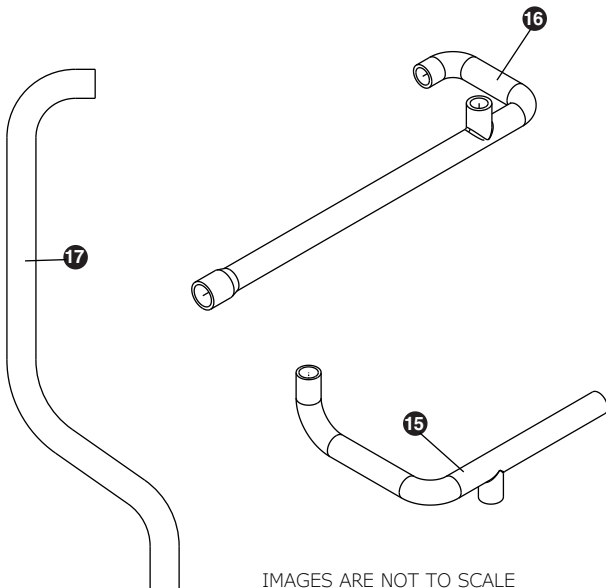

Parts

UHNP315-SS01A		
1	ACCESS PANEL	80-55369-00
2	BACK PANEL (2PCS)	80-55377-00
3	COMPRESSOR	80-54211-00
4	CONDENSER ASSEMBLY	80-55379-00
5	CONDENSER FAN BLADE	80-54066-00
6	CONDENSER FAN MOTOR	80-54138-00
7	COVER W/HOOK	80-54332-00
8	DISPLAY MODULE	80-55214-00
9	DOOR ASSEMBLY	80-55380-00
10	DRAIN PUMP	80-54147-00
11	DRIER	80-54055-00
12	DUMP VALVE	80-55232-00
13	EVAPORATOR ASSEMBLY	80-55371-00
14	GASKET	80-55372-00
15	GRILLE ASSEMBLY	80-55373-00
16	HEAT EXCHANGER ASSEMBLY	80-55434-00
17	HINGE COVER	80-54001-00
18	HINGE ASSEMBLY	80-55374-00
19	ICE SCOOP	80-54080-00
20	LED LIGHT STRIP AND COVER	80-54000-00
21	LEG LEVELERS (4)	80-54019-00
22	NUGGET ICE CLEANER*	ULANUGGETCLEAN
23	MAIN BOARD	80-55398-00
24	PLUNGER SWITCH	80-55375-00
25	POWER CORD*	80-55382-00
26	SERIAL INVERTER, 115V	80-55570-00
27	THERMISTOR	80-54006-00
28	WATER VALVE, RESERVOIR/INLET	80-55448-00
29	WATER DISPENSER ASSEMBLY	80-55383-00
30	WATER DISPENSER VALVE	80-55467-00
31	WATER FILTER*	ULANUGGETFILTER
32	WATER LINE HOOK UP KIT*	ULAWATERHOOKUP
33	WIRE HARNESS, BOARD*	80-55226-01

*Not Pictured

**See next page for parts breakdown

Parts

NUGGET ICE EVAPORATOR		
1	GEAR MOTOR ASSEMBLY	80-55371-01
2	MAIN HOUSING W/SEAL & SCREWS	80-55371-02
3	AUGER W/FRONT SEAL	80-55371-04
4	ICE COMPRESSION NOZZLE ASSY	80-55371-05
5	FRONT SEAL AND O-RING	80-55371-06
6	EVAPORATOR W/FLANGES & O-RING	80-55371-07
7	HOUSING, BUSHING	80-55371-08
8	HARDWARE KIT, GEAR MOTOR	80-55371-09
9	RESERVOIR & FLOAT COMPLETE ASSY	80-55371-10
10	RESERVOIR LID & O-RING	80-55371-11
11	FLOAT SWITCH	80-55538-00
12	WATER LINE, 12" SEGMENT	80-54722-01
13	WATER SEAL KIT	80-55371-13
14	INSULATION KIT*	80-55371-14
15	DUMP VALVE TUBE ASSY	80-55447-01
16	RESERVOIR DUMP VALVE TUBE ASSY	80-55371-20
17	ICE TRANSPORT TUBE ASSY	80-55371-19

*Insulation foam pieces are sold only as a complete set

IMAGES ARE NOT TO SCALE