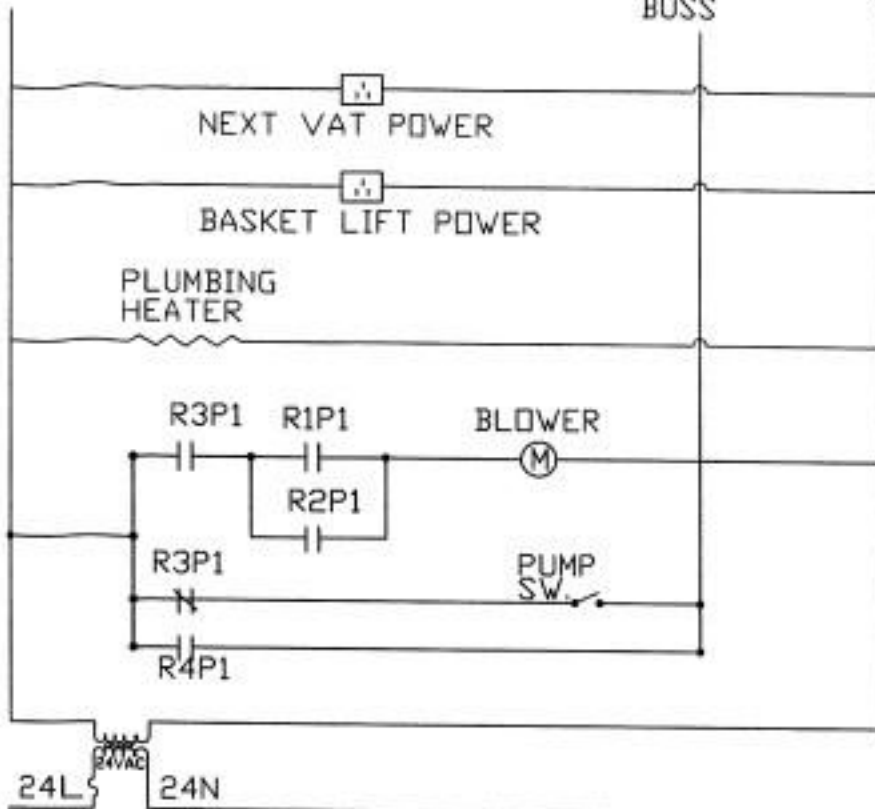

120V.

PUMP BUSS
N.

THIS DECAL IS LOCATED ON THE FAR RIGHT SIDE BACK PANEL FROM FRONT