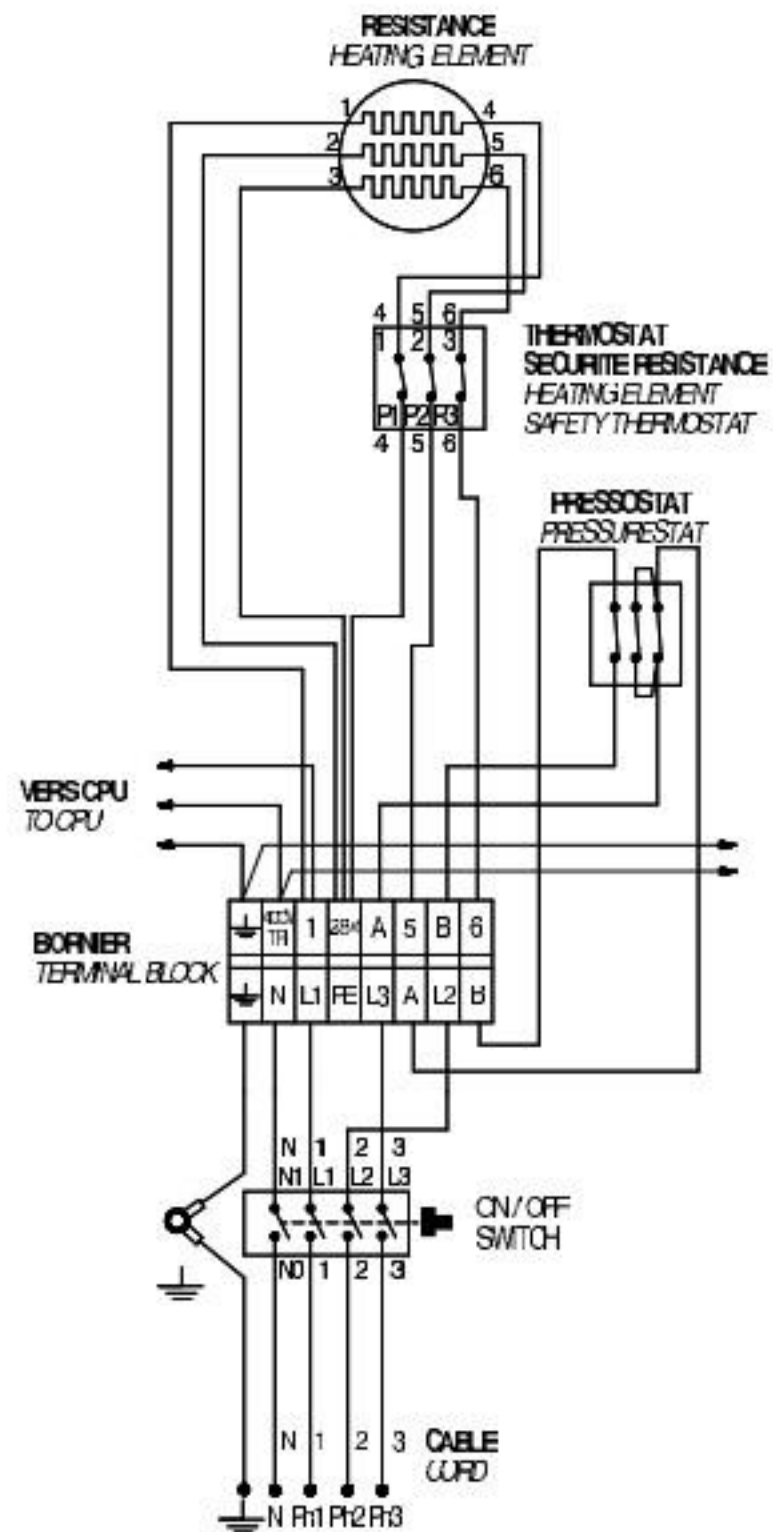

2 DOUBLE GROUPE

380 / 400 / 415V TRI + N + $\perp$