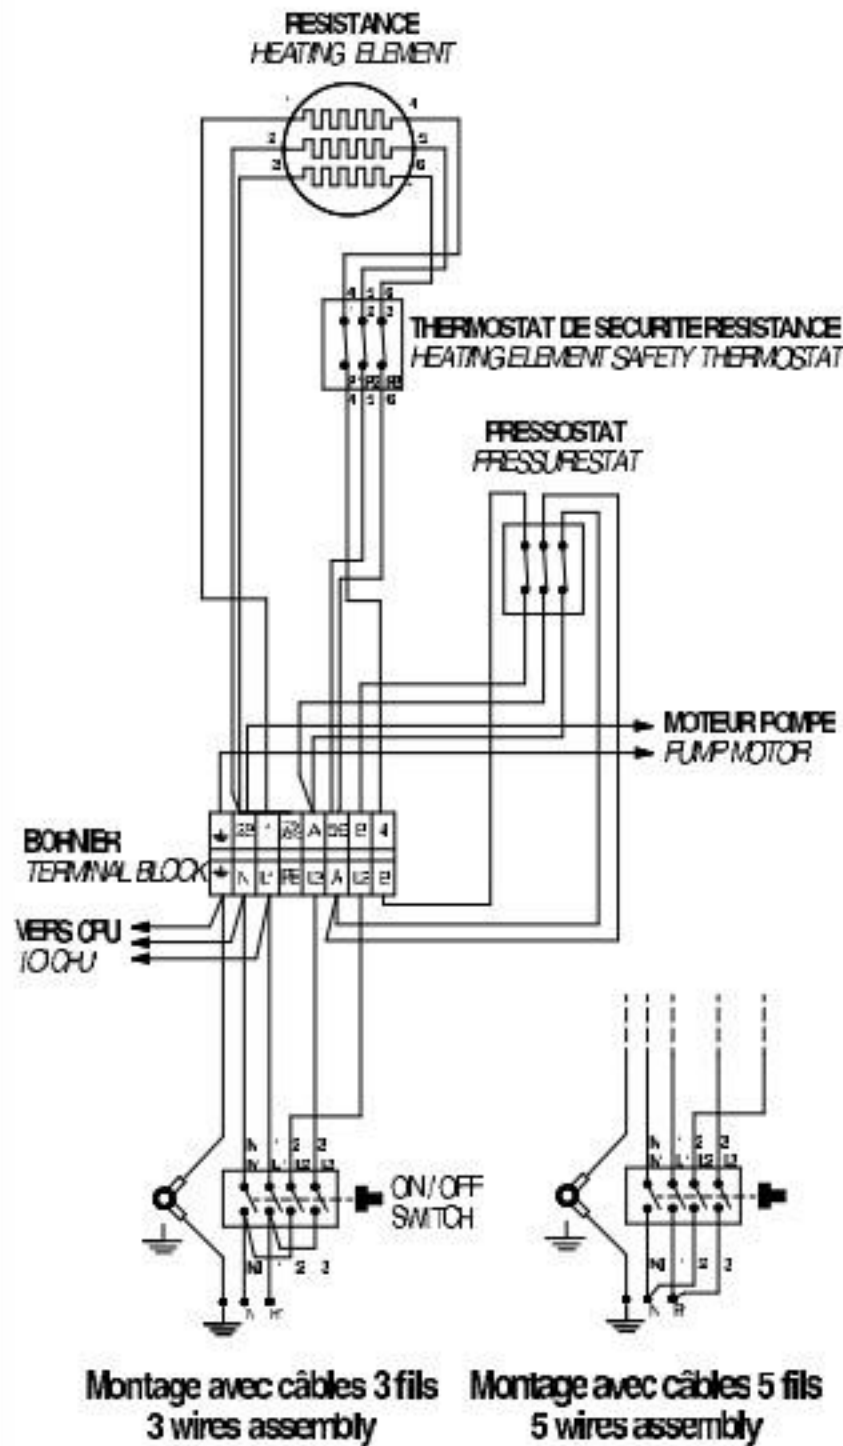

110 / 200 / 230 / 240 V MONO + $\perp$