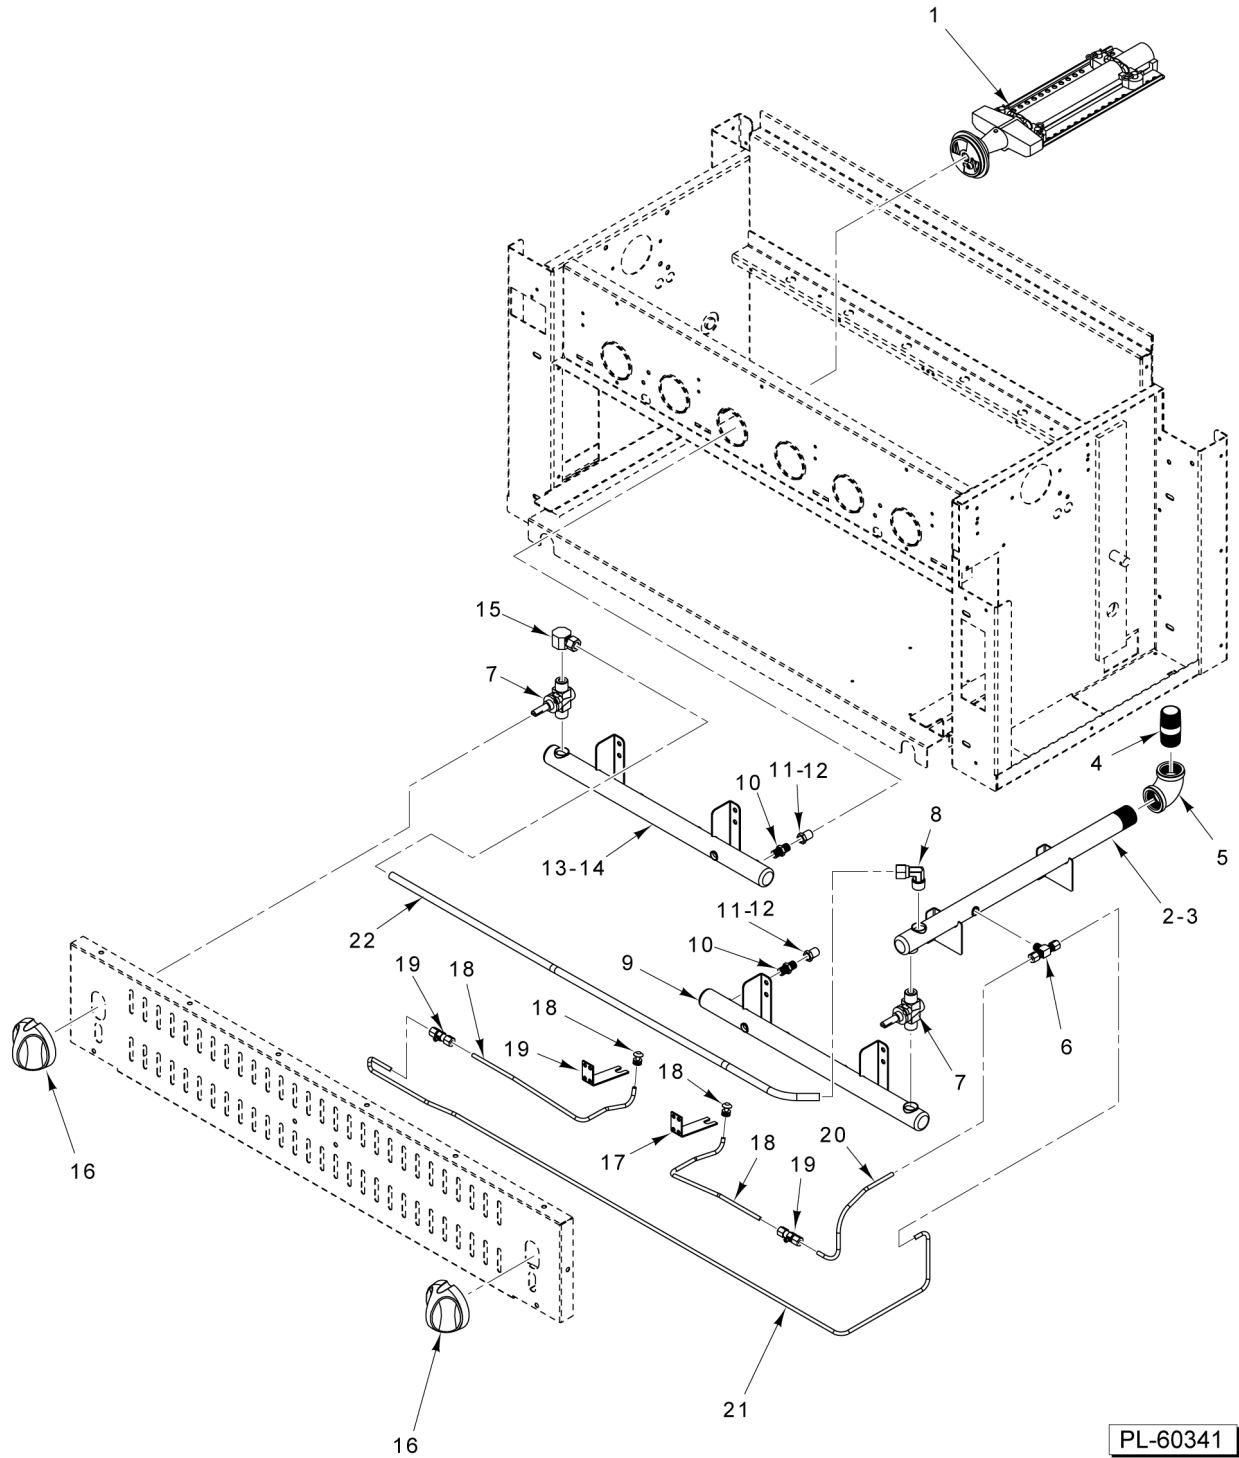

PL-60340

PANELS AND COVERS

PANELS AND COVERS

ILLUS.	PART NO.	NAME OF PART	AMT.
PL-60340			
1	NS-047-78	Pal Nut.....	2
2	00-922773	Bracket - Backwall Support (IRB Only).....	1
3	00-922717-00001	Panel - Side (RH).....	1
4	00-922732-0000A	Tray - Crumb.....	1
5	00-922736	Shield - Heat (Internal) (RH).....	1
6	00-922738	Plate - Stop (Rack Position).....	1
7	00-922737	Bracket.....	1
8	00-922719-00001	Cover - Manifold.....	1
9	00-957916-00003	Nameplate - Small (Vulcan).....	1
10	00-723204	Nameplate - Small (Wolf).....	1
11	00-922715-0000A	Top Panel Assy.....	1
12	00-922740	Panel - Back.....	1
13	00-922718	Panel - Side (LH).....	1
14	00-788488	Shield - Heat (Internal) (LH).....	1

PLUMBING, CONTROLS, & HEATING COMPONENTS (RADIANT)

PLUMBING, CONTROLS, & HEATING COMPONENTS (RADIANT)

ILLUS.	PART NO.	NAME OF PART	AMT.
PL-60341			
1	00-712001-0000A	Burner Assy.....	6
2	00-922681-000A2	Manifold Assy. (Inlet) (RH) (Incls. Items 3 thru 10).....	1
3	00-922553-000A1	Manifold (RH).....	1
4		Pipe 3/4 x 2 (TBE).....	1
5		Elbow - Pipe 3/4 x 90 Deg.....	1
6	00-922730	Fitting - Tee.....	1
7	00-712043	Valve - Ball 3/8 NPT Male (Brass).....	1
8	00-722657	Elbow 3/8 MPT x 3/8 CC.....	1
9	00-922682-000A2	Manifold (3-Port) (RH).....	1
10	00-719206	Fitting 1/8 NPT Hex (Male).....	3
11	00-719951-00055	Hood - Orifice (Drill 55) Nat Gas.....	3
12	00-719951-00065	Hood - Orifice (Drill 65) LP Gas.....	AR
13	00-922681-000A3	Manifold Assy. (LH) (Incls. Items 7, 10, 14, 15).....	1
14	00-922682-00A3	Manifold (3-Port) (LH).....	1
15	00-922731	Fitting.....	1
16	00-428300-00001	Knob (Black).....	2
17	00-702005	Bracket - Pilot.....	2
18	00-913155	Kit - Pilot Burner (Incls Tip, Flex Tuubing & Hardware).....	2
19	00-715086	Fitting - Pilot Adjustment.....	2
20	00-922774	Tubing - Flex (3/16 x 10 In.).....	1
21	00-922776	Tubing - Flex (3/16 x 48 In.).....	1
22	00-722225	Tubing - Flex (3/16 x 36 In.).....	1