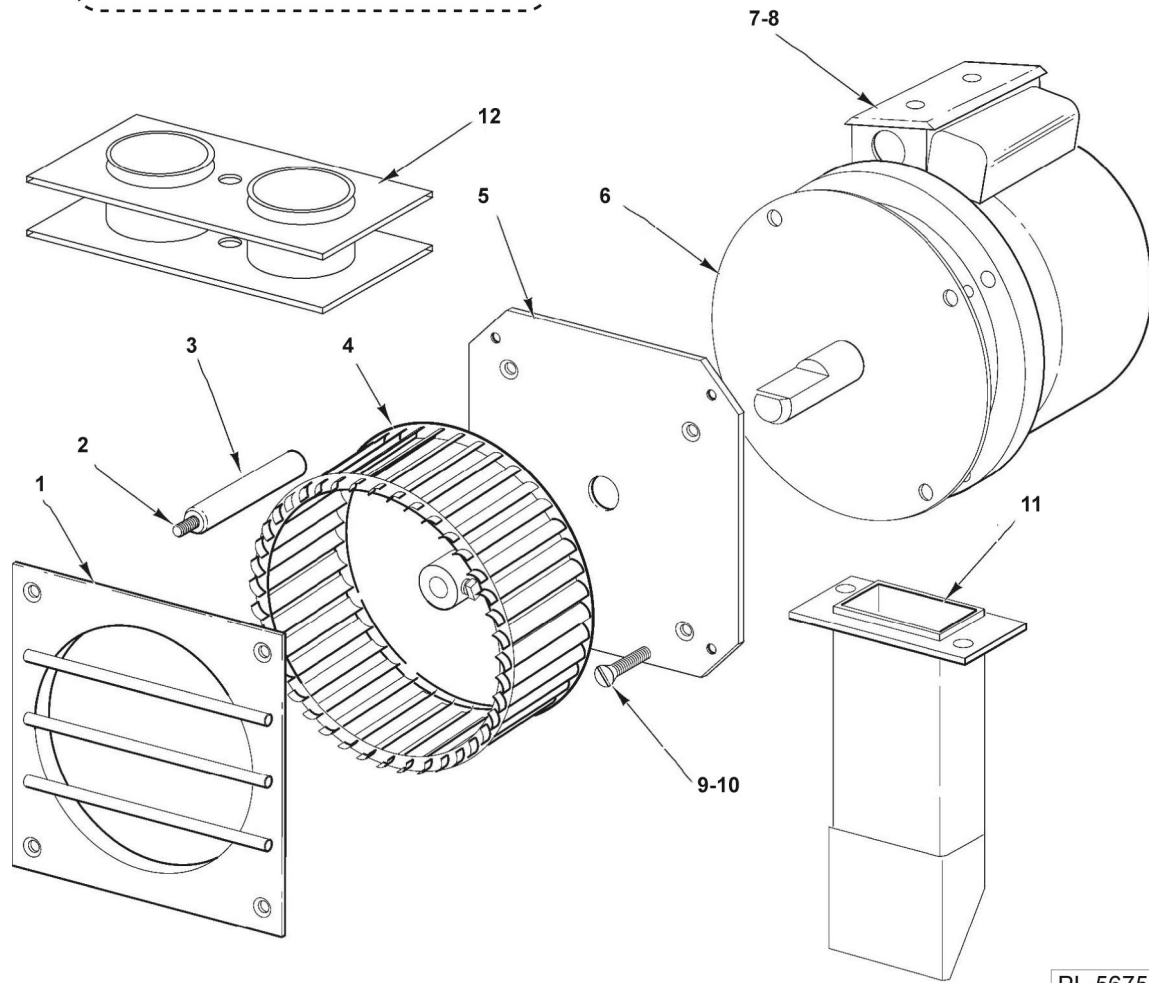

1. 13 00-414001-00002 Deflector - Air
   - 14 00-412630-00002 Spacer
   - 15 00-419719-00002 Bracket - Motor Mount
2. **PARTS NOT ILLUSTRATED**

PL-56750

CONVECTION OVEN VENT MOTOR

CONVECTION OVEN VENT MOTOR

ILLUS.	PART NO.	NAME OF PART	AMT.
PL-56750			
1	00-413990-000G4	Cover - Fan.....	AR
2	SC-111-03	Mach. Screw 1/4-20 x 3 Rd. Hd.....	AR
3	00-411289-00003	Spacer - Pipe.....	AR
4	00-415780-00008	Wheel - Blower (Incls. Set Screws).....	AR
5	00-413987-00001	Mount - Motor.....	AR
6	00-414367-00001	Insulator - Motor.....	AR
7	00-419730-000G1	Motor (1/6 HP., 115/308-230 V. 50/60 Hz., 1 Ph.).....	AR
8	00-414368-00002	Insulator -Rear Closure (970 Paper).....	AR
9	SC-120-14	Mach. Screw 1/4-20 x 2 Flat Hd.....	AR
10	NS-044-14	Nut 1/4-20 Hex KEPS.....	AR
11	00-413627-000G2	Tube Assy. -Snorkel.....	AR
12	00-413588-000G2	Vent Assy.....	AR
13	00-414001-00002	Deflector -Air.....	AR
14	00-412630-00002	Spacer 11/16 Dia. x 11/16 Lg.....	AR
15	00-419719-00002	Bracket - Motor Mount.....	AR