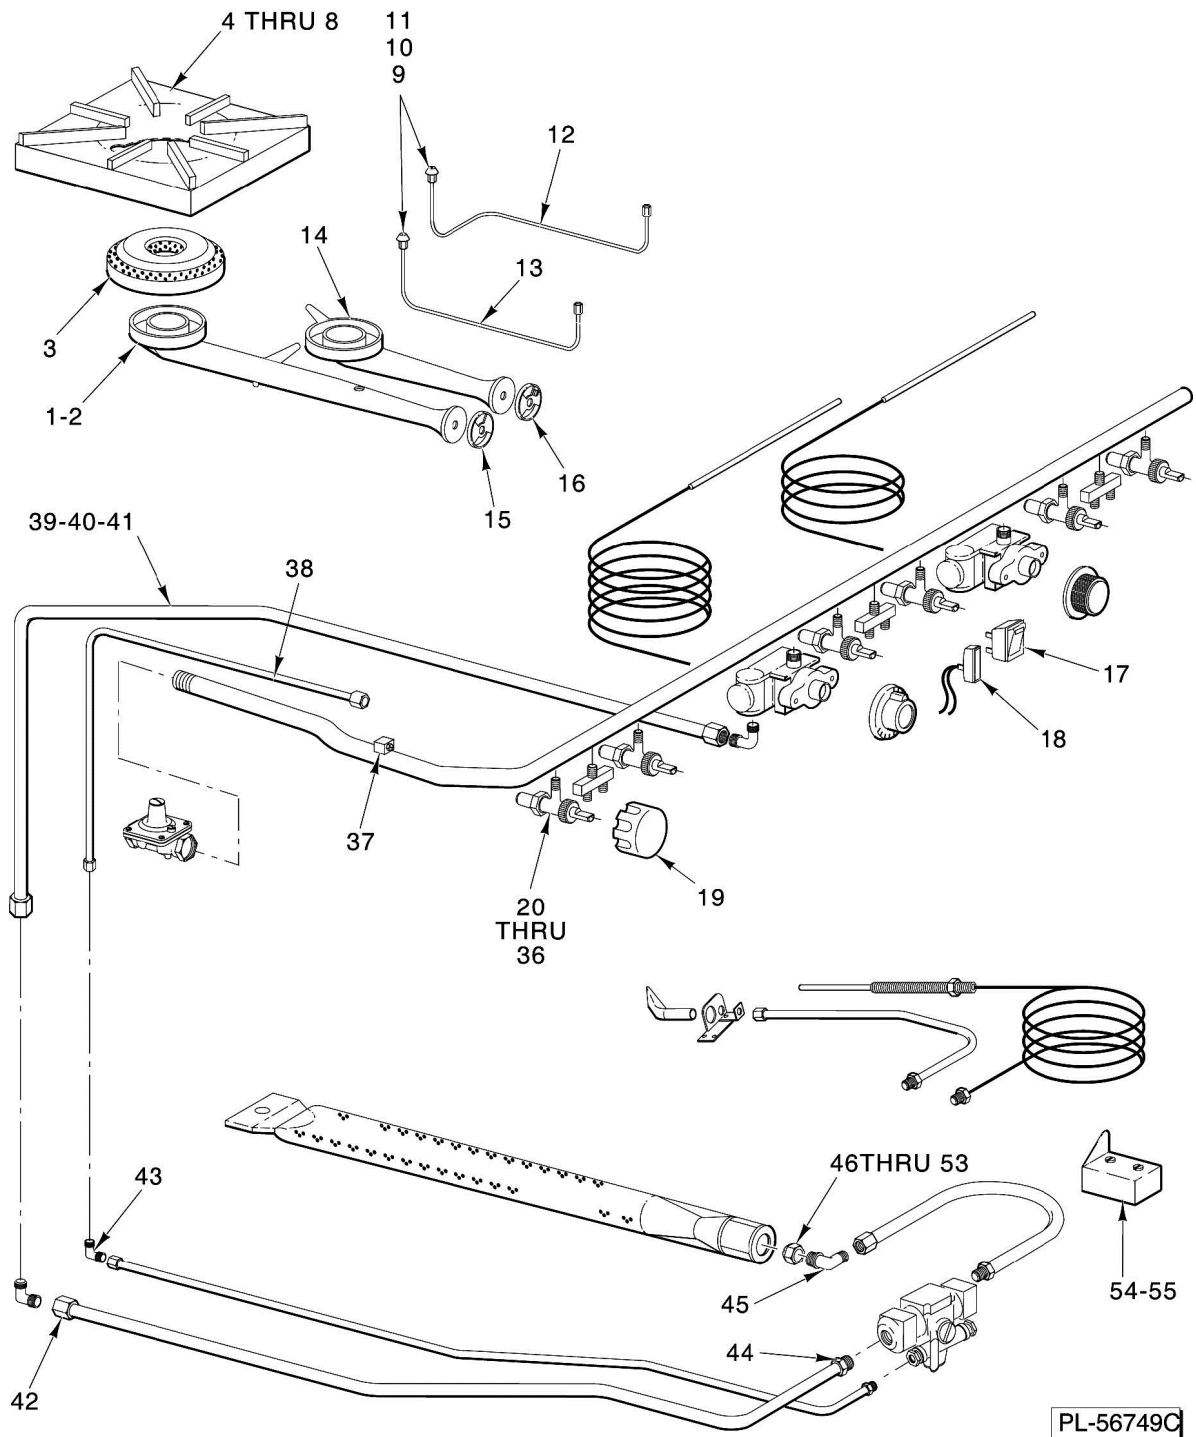

PL-56749C

GAS BURNERS

GAS BURNERS