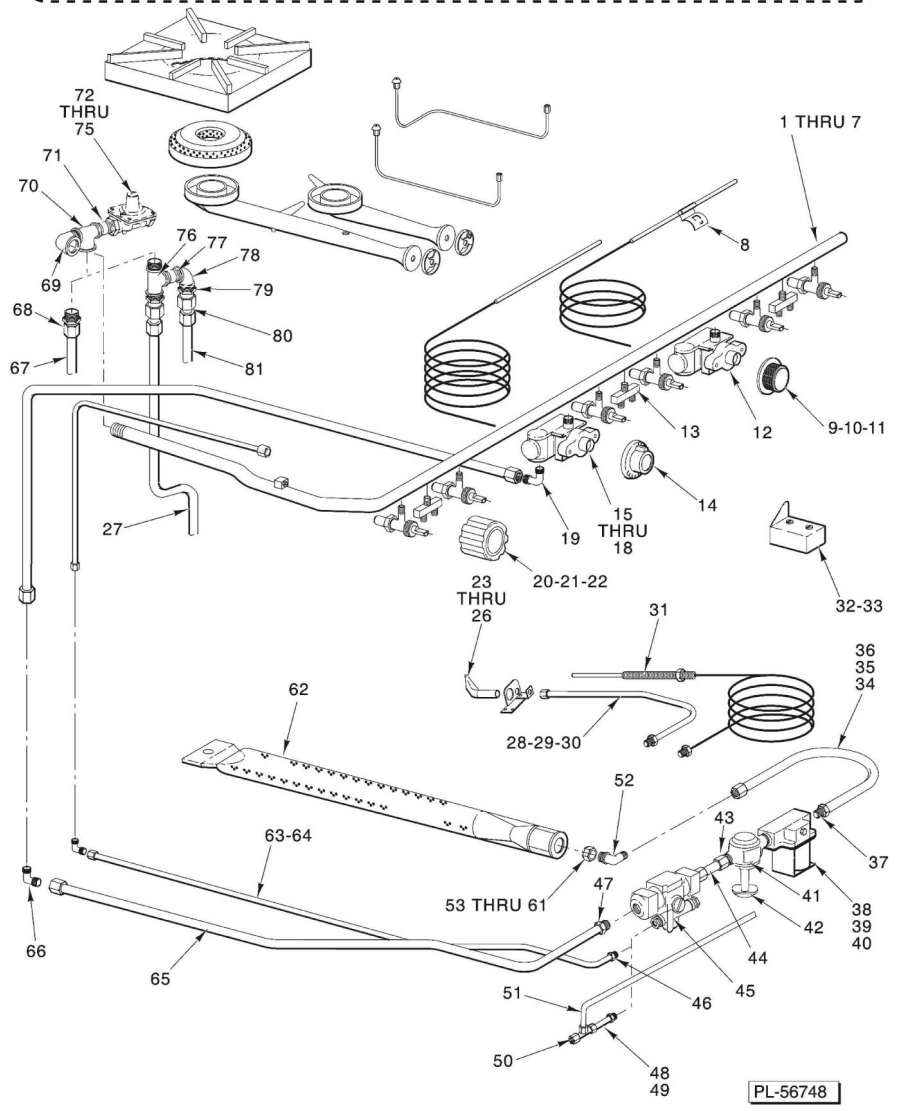

82	00-542155	Sleeving	85	FE-023-65	Fuse - 250V, 2A
83	00-857207-00001	Module - Ignition	86	00-425535-00001	Holder - Fuse
84	00-425955-00001	Transformer	87	00-428149-00001	Cover

PARTS NOT ILLUSTRATED

GAS MANIFOLD AND TUBING