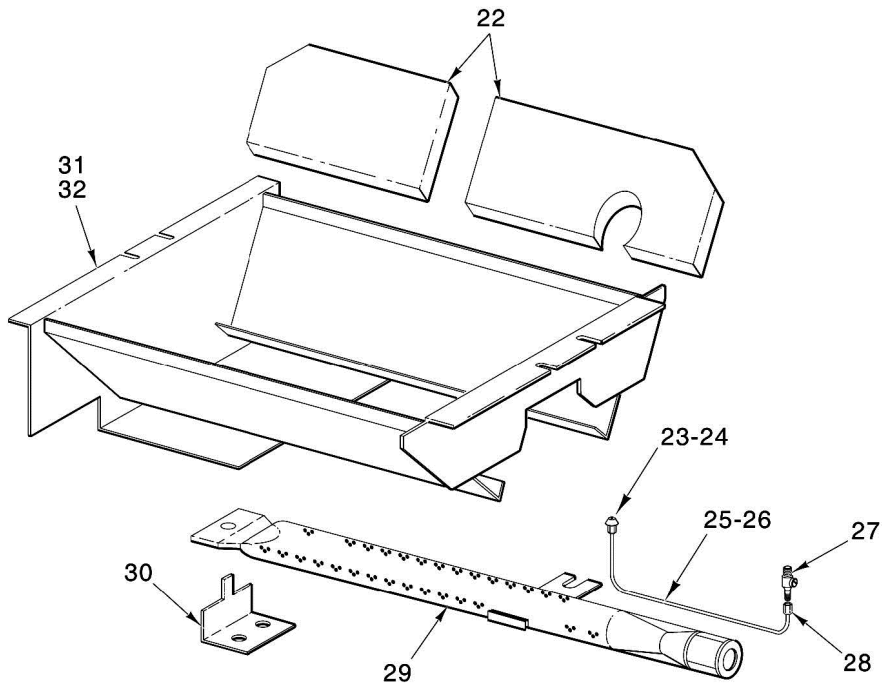

PL-56751C

GRIDDLE

GRIDDLE

ILLUS.	PART NO.	NAME OF PART	AMT.
	PL-56751C		
1	00-358783-00041	Griddle Assy. (12 In.) (Chrome Plated, Special Order).....	AR
2	00-418861-000G1	Griddle Assy. (12 In.).....	AR
3	00-418862-000G1	Griddle Assy. (24 In.).....	AR
4	00-418863-000G1	Griddle Assy. (36 In.).....	AR
5	00-418864-000G1	Griddle Assy. (48 In.).....	AR
6	00-419229-000G1	Trough Assy. -Grease (Broiler-Griddle).....	AR
7	00-424922-000G1	Trough Assy. -Grease (Griddle Only- No Broiler).....	AR
8	00-426745-00001	Knob - Control (Ergonomic) (Black) (Griddle & Broiler-Griddle) (90 Series).....	AR
	00-420560-00001	Knob -Control (Red) (VG Series).....	AR
9	00-404076	Valve - Burner.....	AR
10	00-418051-0000F	Hood - Orifice.....	AR
11	00-010901-00048	Orifice -Spud (Nat.) (Sea Level to 2000 Ft.) (Broiler-Griddle).....	AR
12	00-010901-00049	Orifice -Spud (Nat.) (2000 to 6000 Ft.) (Broiler-Griddle).....	AR
13	00-010901-00050	Orifice -Spud (Nat.) (6000 to 8000 Ft.) (Broiler-Griddle).....	AR
14	00-010901-00056	Orifice -Spud (L.P.) (Sea Level to 2000 Ft.) (Broiler-Griddle).....	AR
15	00-010901-00057	Orifice - Spud (L.P.) (2000 to 4000 Ft.) (Broiler-Griddle).....	AR
16	00-010901-00058	Orifice - Spud (L.P.) (4000 to 6000 Ft.) (Broiler-Griddle).....	AR
17	00-010901-00059	Orifice -Spud (L.P.) (6000 to 8000 Ft.) (Broiler-Griddle).....	AR
18	00-404193-00001	Valve - Pilot (Hot Top).....	AR
19	00-417663-00001	Cover -Manifold (Broiler-Griddle).....	AR
20	00-417576-00002	Dial - (Thermostat) (Griddle W/Thermostat).....	AR
21	00-410662-000G1	Tube Assy. -Pilot Lighter (Broiler-Griddle).....	AR
22	00-425882-000G1	Brick Set (12 In. Section) Brick Set (12 In. Section).....	AR
23	00-412063-00002	Tip -Pilot.....	AR
24	FP-047-14	Fitting - 3/16 Compression Nut.....	AR
25	00-428414-000G1	Tube -Pilot (Hot Top & W/O Thermostat).....	AR
26	00-428414-000G2	Tube -Pilot (W/Thermostat).....	AR
27	00-404738-00002	Valve -Pilot 3/16 (Griddle).....	AR
28	FP-077-23	Fitting -Tube 3/16 Compression.....	AR
29	00-412793-000G1	Tube - Burner.....	AR
30	00-417214-00001	Support - Burner.....	AR
31	00-417291-000G2	Baffle Assy. (Large) (Hot Top & Griddle).....	AR
32	00-417292-000G2	Baffle Assy. (Small) (Hot Top & Griddle).....	AR
33	00-408726-000G6	Brick Set (Griddle - Broiler).....	AR
34	00-417424-000G2	Thermostat - (Fahrenheit) (BJWA).....	AR
*35	00-417615-00F48	Nozzle -Griddle T (Nat.) (Sea Level to 2000 Ft.).....	AR
*36	00-417615-00F49	Nozzle -Griddle T (Nat.) (2000 to 4000 Ft.).....	AR
*37	00-417615-00F50	Nozzle -Griddle T (Nat.) (4000 to 6000 Ft.).....	AR
*38	00-417615-00F51	Nozzle -Griddle T (Nat.) (6000 to 8000 Ft.).....	AR
*39	00-417615-00F57	Nozzle -Griddle T (L.P.) (Sea Level to 2000 Ft.).....	AR
*40	00-417615-00F58	Nozzle -Griddle T (L.P.) (2000 to 4000 Ft.).....	AR
*41	00-417615-00F60	NLA - Obsolete--Nozzle -Griddle T (L.P.) (4000 to 6000 Ft.).....	AR
*42	00-417615-00F63	Nozzle -Griddle T (L.P.) (6000 to 8000 Ft.).....	AR
43	00-411684-000G1	Burner (Broiler).....	AR
	00-404738-00002	Valve -Pilot 3/16 (Griddle).....	AR
	FP-085-53	Pipe Plug 1/8.....	AR
	00-417669-000G1	Tray Weldment - Drip (Broiler) (Griddle).....	AR
	00-426838-000G1	Drip Pan Assy. (Broiler-Griddle).....	AR

* Thermostat Controlled Griddle (Refer to GAS BURNERS for Burner Valve).