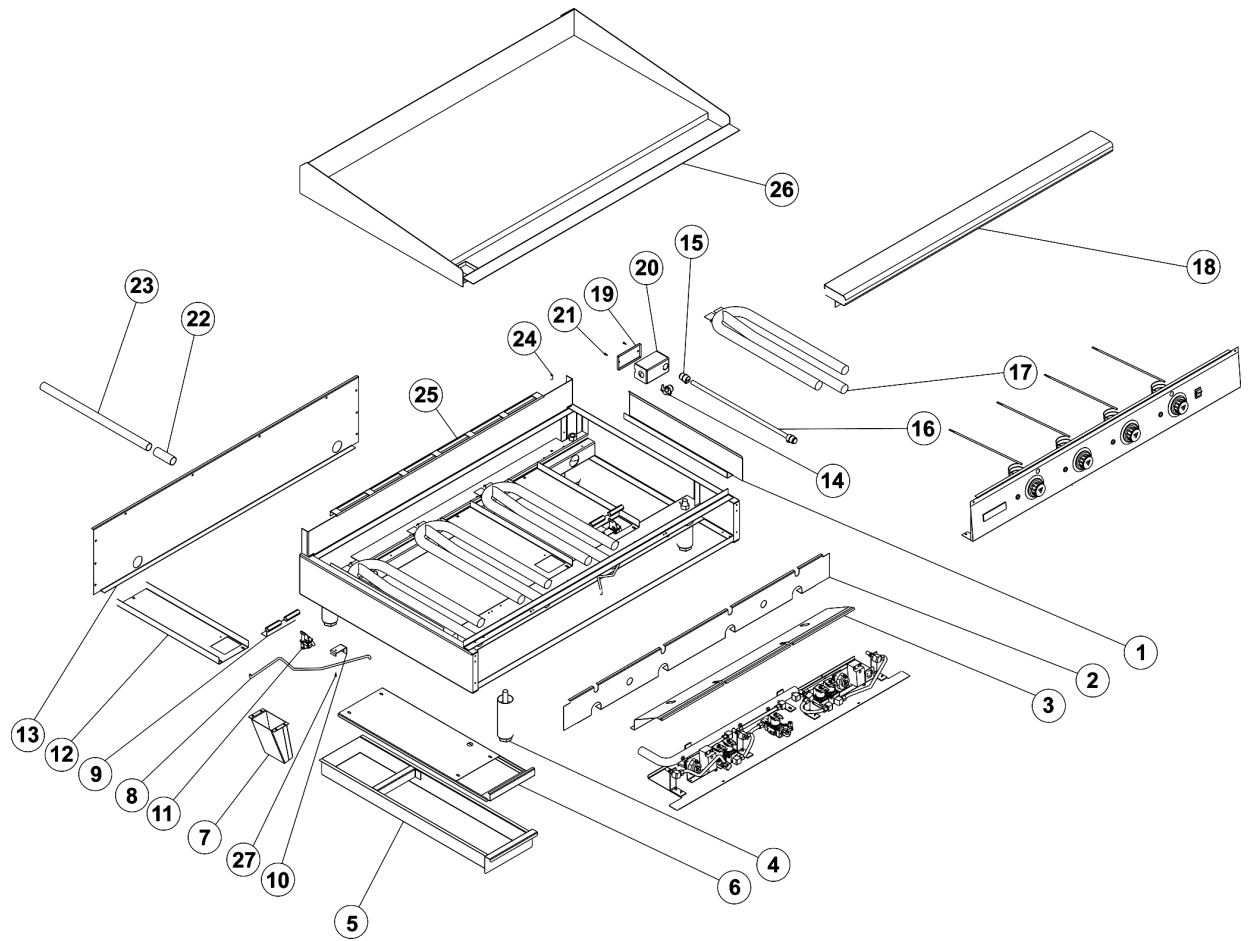

Fig. 2

**900RE SERIES
CONTROL PANEL SUB-ASSEMBLY**

ILLUS. Fig. 2	PART NO.	NAME OF PART	AMT.				
			24"	36"	48"	60"	72"
1	00-790031-00001	Side Heat Shield, Right	1	1	1	1	1
	00-790031-00002	Side Heat Shield, Left	1	1	1	1	1
2	00-788850	Deflector Panel 24"	1				
	00-788851	Deflector Panel 36"		1			
	00-788790	Deflector Panel 48"			1		
	00-788852	Deflector Panel 60"				1	
3	00-788853	Deflector Panel 72"					1
	00-788855	Heatshield 24"	1				
	00-788856	Heatshield 36"		1			
	00-788791	Heatshield 48"			1		
	00-788857	Heatshield 60"				1	
4	00-788858	Heatshield 72"					1
	00-723532	Legs	4	4	4	4	4
5	00-498082-0000A	Grease Can Assembly	1	1	1	2	2
6	00-788854	Grease Can Guide	1	1	1	2	2
7	00-790019-0000A	Weld Assembly, Grease Chute	1	1	1	2	2
8	00-722229	Flex Tubing 1/4X18"					
9	00-790035	Flash Tube	2	2	2	3	3
10	00-790036	Bracket, Pilot	2	2	2	3	3
11	00-713930	Pilot, Robertshaw 35-20 w/Orange Wire	2	2	2	3	3
12	00-790033	Heat Shield Middle	2	2	3	4	4
13	00-788824	Back Panel 24"	1				
	00-788825	Back Panel 36"		1			
	00-788801	Back Panel 48"			1		
	00-788826	Back Panel 60"				1	
	00-788827	Back Panel 72"					1
14	00-713813	Connector, 3/8" Supply Cord	1	1	1	1	1
15	00-719522	Connector, 3/8" Metal Conduit	1	1	1	1	1
16	00-723531	3/8" Conduit, 19"	1	1	1	1	1
17	00-719737-00004	Burner - Screw Attached (Old Style)	2	3	4	5	6
	00-719737-00005	Burner - Pin, Clip Attached (New Style)	2	3	4	5	6
18	00-788891-0000A	Bullnose Weldment Assembly Vulcan 24"	1				
	00-788892-0000A	Bullnose Weldment Assembly Vulcan 36"		1			
	00-788893-0000A	Bullnose Weldment Assembly Vulcan 48"			1		
	00-788894-0000A	Bullnose Weldment Assembly Vulcan 60"				1	
19	00-788895-0000A	Bullnose Weldment Assembly Vulcan 72"					1
	00-719503	"J" Box, Cover	1	1	1	1	1
20	00-719502	"J" Box, #670 Raco Single	1	1	1	1	1
21	00-730228	10-24 X 1/2" Phil Truss Taptite, Zinc	3	3	3	3	3
22	00-719004	Coupling, 3/4" Black	1	1	1	1	1
23	00-719990	Nipple 3/4 X 21 1/2"	1	1	1	1	1
24	00-722608	Nut, Nutsert 1/4 X 20. 3/8" Dia.	2	3	4	5	6
25	00-788800-000A1	Chassis Weld Assembly 24"	1				
	00-788800-000A2	Chassis Weld Assembly 36"		1			
	00-788800-000A3	Chassis Weld Assembly 48"			1		
	00-788800-000A4	Chassis Weld Assembly 60"				1	
	00-788800-000A5	Chassis Weld Assembly 72"					1
26	00-790088-000A1	Weld Assembly, Chrome Griddle Plate 24"	1				
	00-790088-000A2	Weld Assembly, Chrome Griddle Plate 36"		1			
	00-790088-000A3	Weld Assembly, Chrome Griddle Plate 48"			1		
	00-790088-000A4	Weld Assembly, Chrome Griddle Plate 60"				1	
27	00-790088-000A5	Weld Assembly, Chrome Griddle Plate 72"					1
	00-730260	Screw, 10-24 X 3/8"	2	2	2	3	3
Items Not Shown							
	00-723526-00001	Wiring Harness	1				
	00-723527-00001	Wiring Harness		1			
	00-723528-00001	Wiring Harness			1		
	00-723529-00001	Wiring Harness				1	
	00-723530-00001	Wiring Harness					1