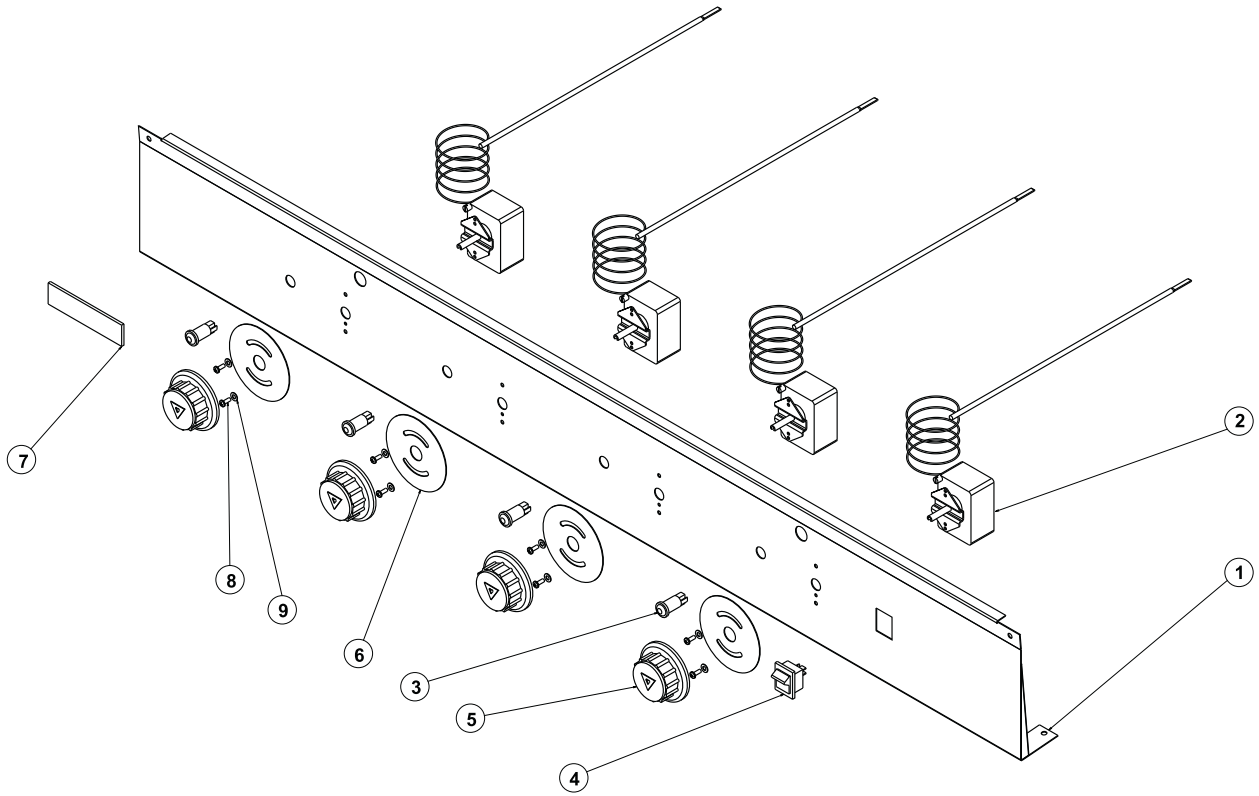

Fig. 2

**900RE SERIES
CONTROL PANEL SUB-ASSEMBLY**

ILLUS. Fig. 2	PART NO.	NAME OF PART	AMT.				
			24"	36"	48"	60"	72"
1	00-790031-00001	Side Heat Shield, Right	1	1	1	1	1
	00-790031-00002	Side Heat Shield, Left	1	1	1	1	1
2	00-788850	Deflector Panel 24"	1				
	00-788851	Deflector Panel 36"		1			
	00-788790	Deflector Panel 48"			1		
	00-788852	Deflector Panel 60"				1	
3	00-788853	Deflector Panel 72"					1
	00-788855	Heatshield 24"	1				
	00-788856	Heatshield 36"		1			
	00-788791	Heatshield 48"			1		
	00-788857	Heatshield 60"				1	
4	00-788858	Heatshield 72"					1
	00-723532	Legs	4	4	4	4	4
5	00-498082-0000A	Grease Can Assembly	1	1	1	2	2
6	00-788854	Grease Can Guide	1	1	1	2	2
7	00-790019-0000A	Weld Assembly, Grease Chute	1	1	1	2	2
8	00-722229	Flex Tubing 1/4X18"					
9	00-790035	Flash Tube	2	2	2	3	3
10	00-790036	Bracket, Pilot	2	2	2	3	3
11	00-713930	Pilot, Robertshaw 35-20 w/Orange Wire	2	2	2	3	3
12	00-790033	Heat Shield Middle	2	2	3	4	4
13	00-788824	Back Panel 24"	1				
	00-788825	Back Panel 36"		1			
	00-788801	Back Panel 48"			1		
	00-788826	Back Panel 60"				1	
	00-788827	Back Panel 72"					1
14	00-713813	Connector, 3/8" Supply Cord	1	1	1	1	1
15	00-719522	Connector, 3/8" Metal Conduit	1	1	1	1	1
16	00-723531	3/8" Conduit, 19"	1	1	1	1	1
17	00-719737-00004	Burner - Screw Attached (Old Style)	2	3	4	5	6
	00-719737-00005	Burner - Pin, Clip Attached (New Style)	2	3	4	5	6
18	00-788891-0000A	Bullnose Weldment Assembly Vulcan 24"	1				
	00-788892-0000A	Bullnose Weldment Assembly Vulcan 36"		1			
	00-788893-0000A	Bullnose Weldment Assembly Vulcan 48"			1		
	00-788894-0000A	Bullnose Weldment Assembly Vulcan 60"				1	
19	00-788895-0000A	Bullnose Weldment Assembly Vulcan 72"					1
	00-719503	"J" Box, Cover	1	1	1	1	1
20	00-719502	"J" Box, #670 Raco Single	1	1	1	1	1
21	00-730228	10-24 X 1/2" Phil Truss Taptite, Zinc	3	3	3	3	3
22	00-719004	Coupling, 3/4" Black	1	1	1	1	1
23	00-719990	Nipple 3/4 X 21 1/2"	1	1	1	1	1
24	00-722608	Nut, Nutsert 1/4 X 20. 3/8" Dia.	2	3	4	5	6
25	00-788800-000A1	Chassis Weld Assembly 24"	1				
	00-788800-000A2	Chassis Weld Assembly 36"		1			
	00-788800-000A3	Chassis Weld Assembly 48"			1		
	00-788800-000A4	Chassis Weld Assembly 60"				1	
	00-788800-000A5	Chassis Weld Assembly 72"					1
26	00-790088-000A1	Weld Assembly, Chrome Griddle Plate 24"	1				
	00-790088-000A2	Weld Assembly, Chrome Griddle Plate 36"		1			
	00-790088-000A3	Weld Assembly, Chrome Griddle Plate 48"			1		
	00-790088-000A4	Weld Assembly, Chrome Griddle Plate 60"				1	
27	00-790088-000A5	Weld Assembly, Chrome Griddle Plate 72"					1
	00-730260	Screw, 10-24 X 3/8"	2	2	2	3	3
Items Not Shown							
	00-723526-00001	Wiring Harness	1				
	00-723527-00001	Wiring Harness		1			
	00-723528-00001	Wiring Harness			1		
	00-723529-00001	Wiring Harness				1	
	00-723530-00001	Wiring Harness					1