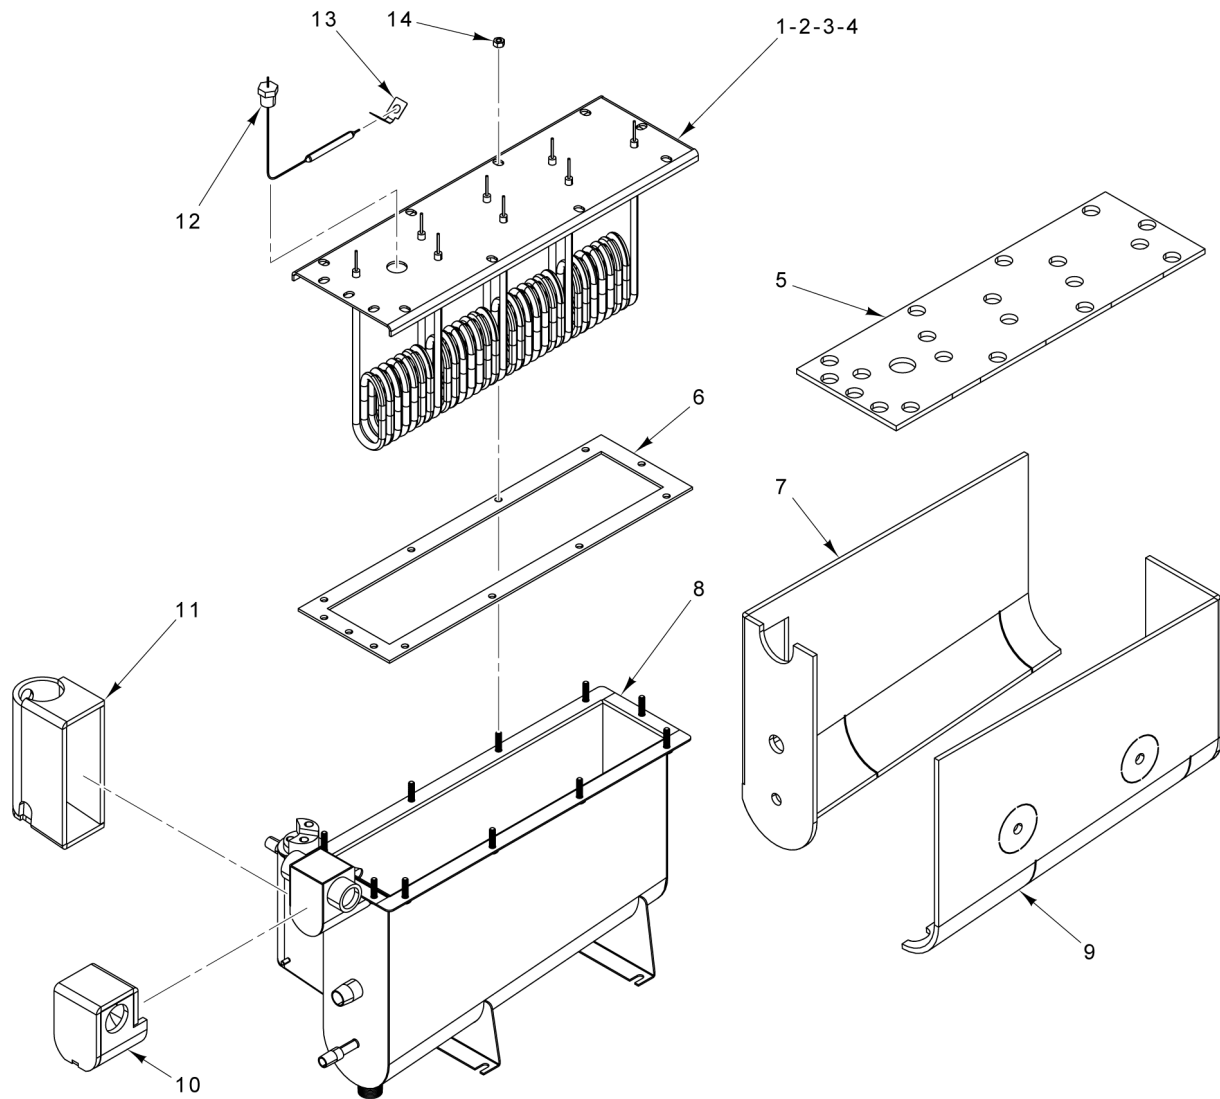

PL-61513

**GENERATOR ASSEMBLY
(STARTING S/N 463023094)**

**GENERATOR ASSEMBLY
(STARTING S/N 463023094)**

ILLUS.	PART NO.	NAME OF PART	AMT.
1	00-858460-00001	Element - Heating (208/240 V., 15 kW).....	1
2	00-858460-00002	Element - Heating (208/240 V., 8.5 kW).....	1
3	00-858460-00003	Element - Heating (277 V., 15 kW).....	1
4	00-858460-00004	Element - Heating (277 V., 8.5 kW).....	1
5	00-858483-00001	Insulation - Generator (Top).....	1
6	00-858473-00001	Gasket - Generator.....	1
7	00-858391-00001	Insulation.....	1
8	00-858202-00002	Generator.....	1
9	00-858391-00002	Insulation.....	1
10	00-858391-00004	Insulation.....	1
11	00-858391-00003	Insulation.....	1
12	00-913102-00404	Kit - High Limit Probe (Includes Clip).....	1
13	00-858017-00001	Bracket - Mounting (Bulb).....	1
14	NS-014-01	Nut 1/4-20 Hex (Brass).....	AR