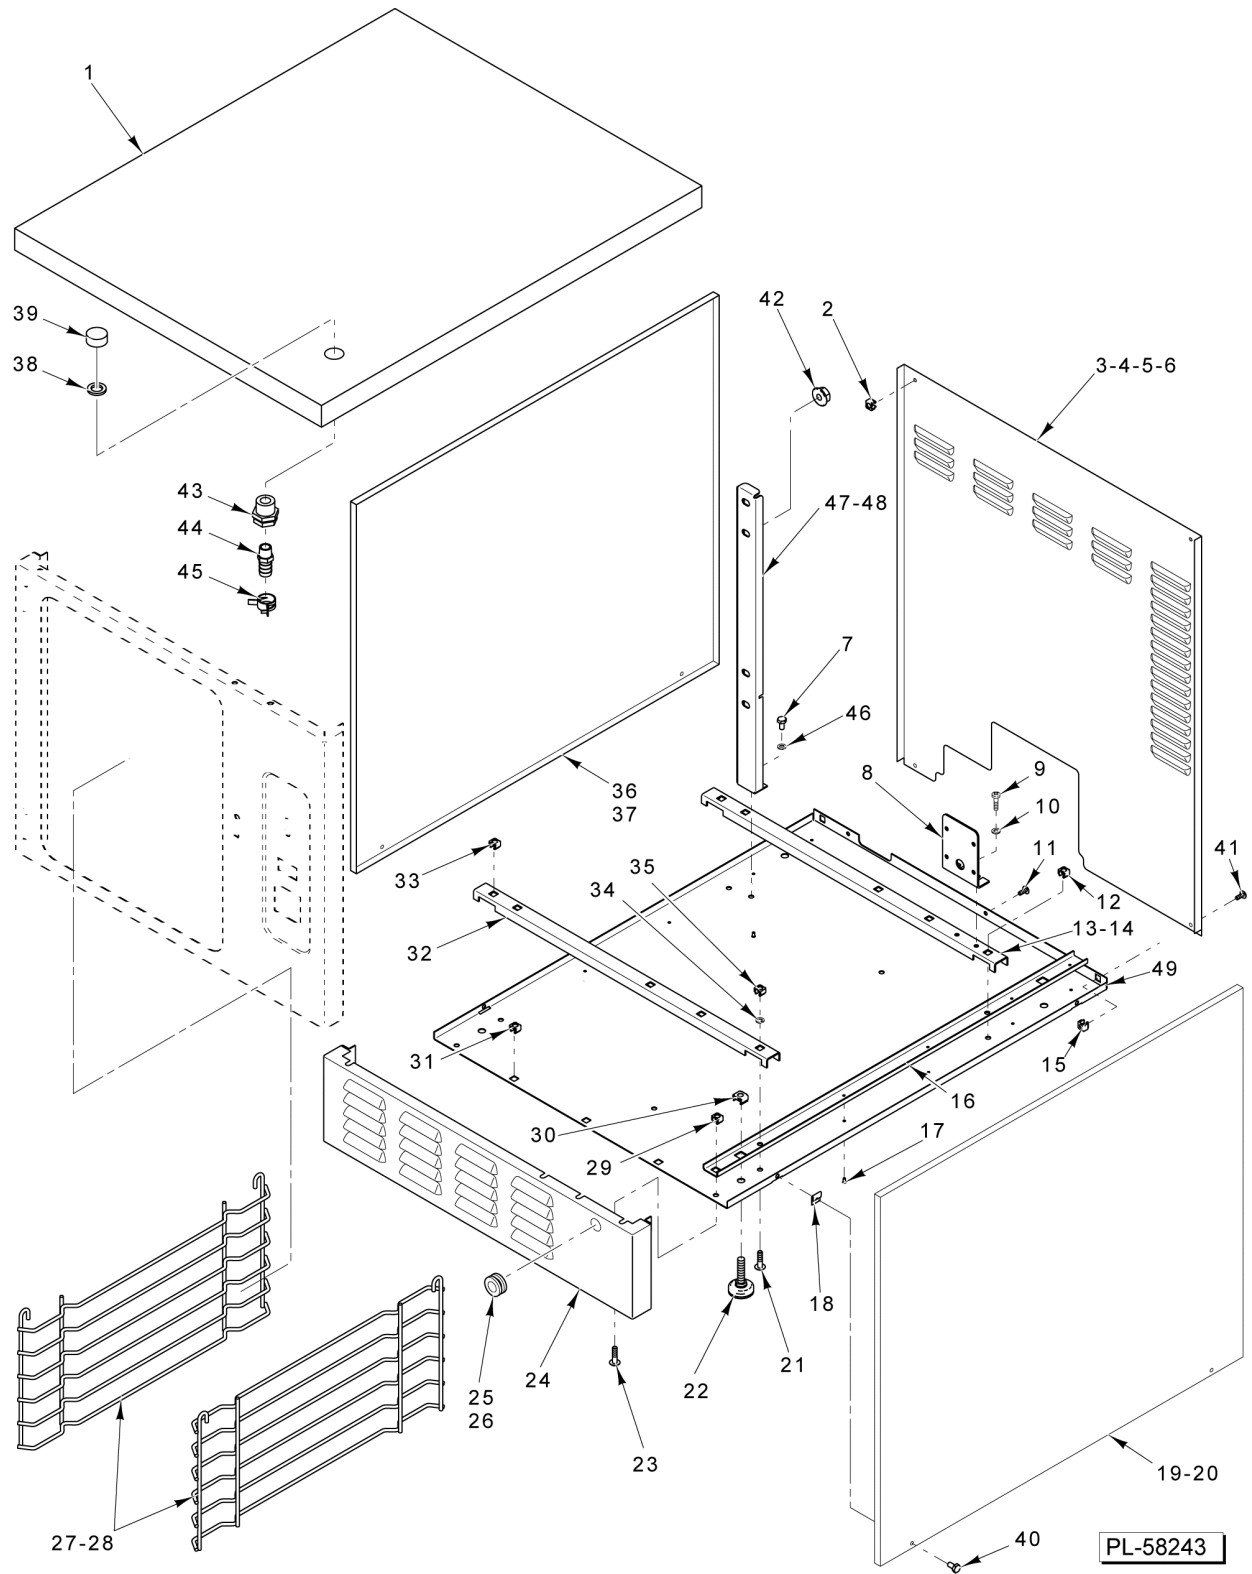

### LINE CONTROLS (LWE)

ILLUS. PL-60661	PART NO.	NAME OF PART	AMT.
1	SD-019-29	Self-Tapping Screw 6-20 x 1/2 Phil. Pan Hd., Type B.....	AR
2	WS-002-15	Washer.....	4
3	NS-049-03	Panel Nut 1/4-20.....	2
4	SC-115-70	Mach. Screw 1/4-20 x 1 Slotted Truss Hd. (SST).....	1
5	SC-041-01	Cap Screw 1/4-20 x 3/4 Hex Hd. (SST).....	1
6	WL-006-17	Lockwasher 1/4 Helical (SST).....	1
7	00-858055-00001	Shield - Mylar (4 In.).....	1
8	00-858053-00001	Controller - PM (EZ-ZONE).....	1
9	00-858052-00001	Contacto.....	1
10	00-858079-00001	Bracket - Control Mounting.....	1
11	00-857713-00001	Frame Rail - Front.....	1
12	00-858056-00001	Harness - Wiring (Delta).....	1
13	00-858056-00002	Harness - Wiring (WYE).....	1