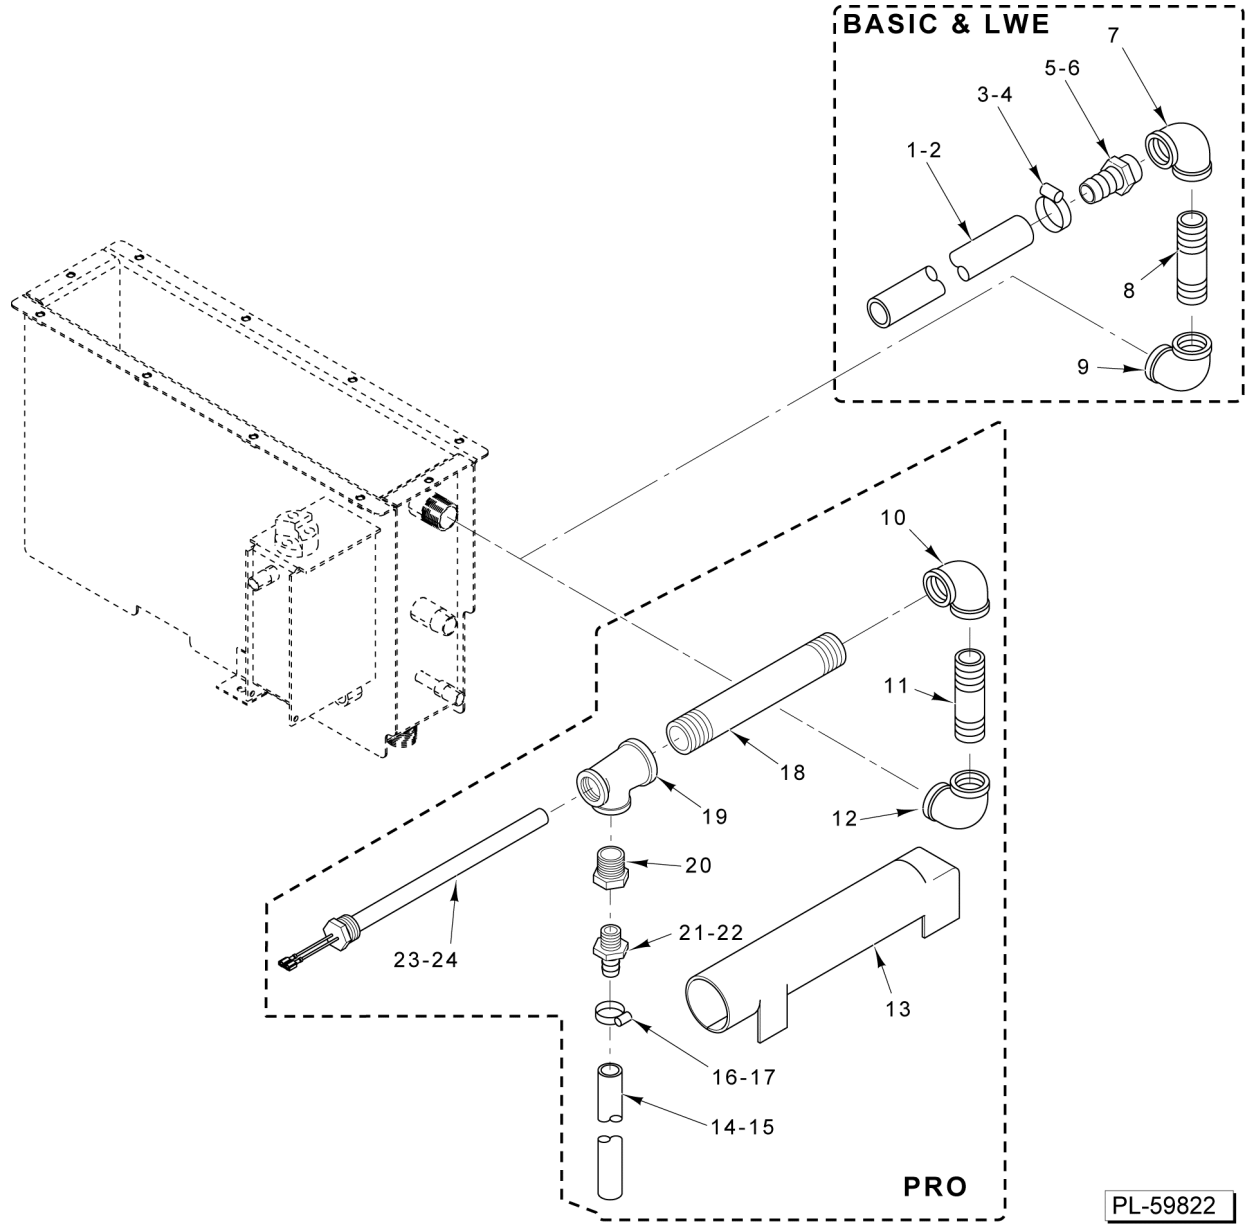

GENERATOR MANIFOLD (5-PAN)

GENERATOR MANIFOLD (5-PAN)

ILLUS. PL-59822	PART NO.	NAME OF PART	AMT.
1	00-557475	Hose 5/8 ID x 0.955 OD (1.66 Ft.) (Blue) (Basic).....	1
2	00-913135-00042	White Steam Line Hose (42 in long) (Basic & LWE).....	1
3	00-557718	Clamp - Hose #10 (For Blue Hose) (Basic).....	1
4	00-557846	Clamp - Hose (29mm) (For White Hose) (Basic & LWE).....	1
5	FP-090-31	Fitting - Hose 5/8 Hose to 3/4 MPT (Brass) (For Blue Hose) (Basic).....	1
6	FP-091-08	Fitting - Pipe 3/4 Hose to 3/4 MPT (Brass) (For White Hose) (Basic & LWE).....	1
7	FP-015-23	Elbow 3/4 x 90 Deg. (Brass) (Basic & LWE).....	1
8	FP-041-66	Pipe 3/4 x 3 TBE (Brass) (Basic & LWE).....	1
9	FP-015-23	Elbow 3/4 x 90 Deg. (Brass) (Basic & LWE).....	1
10	FP-015-23	Elbow 3/4 x 90 Deg. (Brass) (Pro).....	1
11	FP-041-66	Pipe 3/4 x 3 TBE (Brass) (Pro).....	1
12	FP-015-23	Elbow 3/4 x 90 Deg. (Brass) (Pro).....	1
13	00-856774-00001	Insulation - Super Heater (Pro).....	1
14	00-557475	Hose 5/8 ID x 0.955 OD (1.66 Ft.) (Blue) (Pro).....	1
15	00-913135-00042	White Steam Line Hose (42 in long) (Pro).....	1
16	00-557718	Clamp - Hose #10 (For Blue Hose) (Pro).....	1
17	00-557846	Clamp - Hose (29mm) (For White Hose) (Pro).....	1
18	FP-090-49	Pipe 1 x 8 (Brass) (Pro).....	1
19	FP-019-40	Tee - Pipe 1 x 3/4 x 3/4 (Brass) (Pro).....	AR
20	FP-027-22	Bushing - Pipe 3/4 to 1/2 (Brass) (For White Hose) (Pro).....	1
21	FP-090-31	Fitting - Hose 5/8 Hose to 3/4 MPT (Brass) (For Blue Hose) (Pro).....	1
22	FP-091-09	Fitting - Hose 3/4 Hose to 1/2 MPT (Brass) (For White Hose) (Pro).....	1
23	00-856709-00001	Heater - Super Heater (208/240 V.) (Pro).....	1
24	00-856709-00002	Heater - Super Heater (480 V.) (Pro).....	1