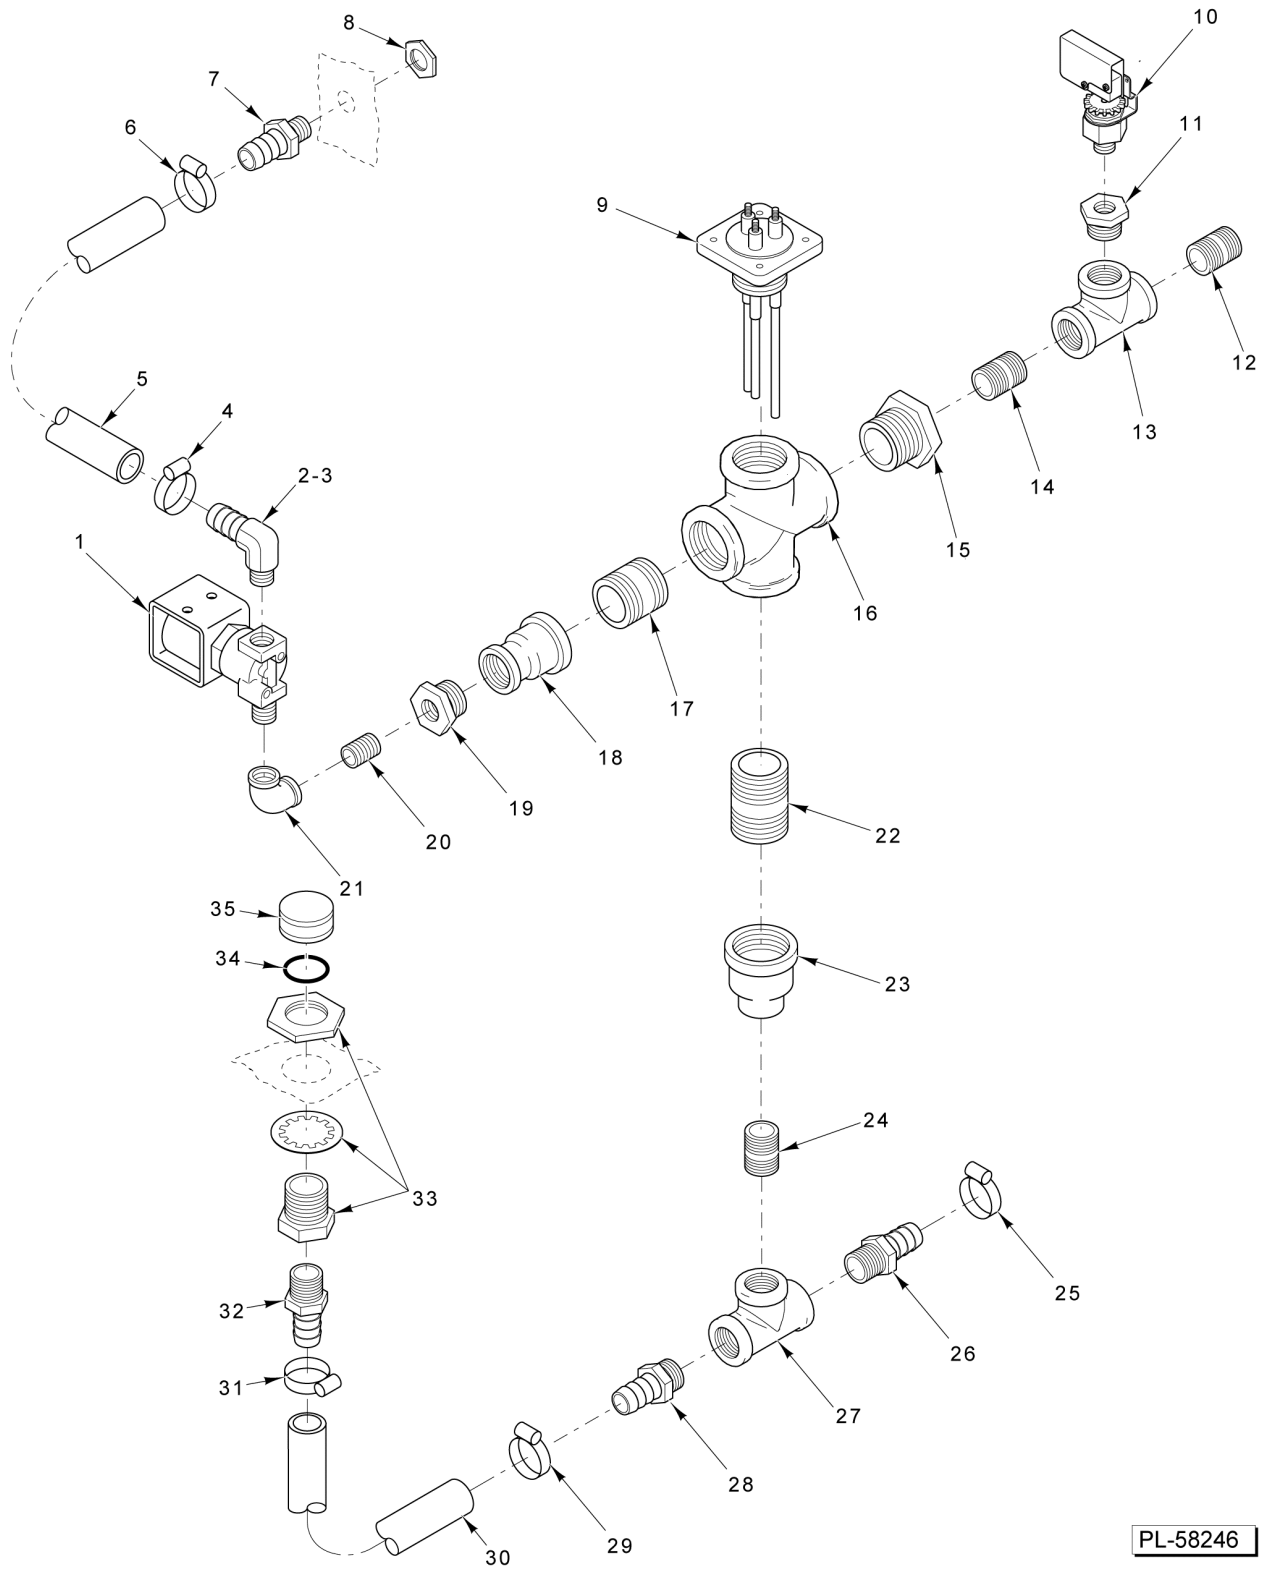

PL-58246

**WATER LEVEL PROBE  
(BEFORE S/N 463003747)**

**WATER LEVEL PROBE  
(BEFORE S/N 463003747)**

ILLUS. PL-58246	PART NO.	NAME OF PART	AMT.
1	00-857021-00001	Valve - Solenoid 1/4 NPT (9/32 Orifice).....	1
2	FP-090-91	Fitting - Hose 1/2 Hose to 1/4 NPT (Brass) (3-Pan).....	1
3	FP-090-59	Fitting - Hose 1/2 ID x 1/4 NPT (Brass) (5-Pan).....	1
4	00-557718	Clamp - Hose #10.....	1
5	00-557474	Hose 1/2 ID x 0.830 OD (3 Ft.).....	1
6	00-557718	Clamp - Hose #10.....	1
7	FP-090-59	Fitting - Hose 1/2 ID x 1/4 NPT (Brass).....	1
8	FP-030-14	Lock Nut - Pipe 1/4 NPSL (Brass).....	1
9	00-850736-00003	Probe - Level Control.....	1
10	00-857022-00001	Switch - Pressure.....	1
11	FP-027-06	Bushing - Pipe 1/2 To 1/8 (Brass).....	1
12	FP-035-91	Pipe 1/2 x 1-1/8 TBE.....	1
13	FP-019-25	Tee 1/2 x 1/2 x 1/2.....	1
14	FP-035-91	Pipe 1/2 x 1-1/8 TBE.....	1
15	FP-026-24	Bushing - Pipe 1 to 1/2.....	1
16	FP-088-56	Cross - Pipe Std. 1 x 1 x 1 x 1 Std.....	1
17	FP-036-17	Pipe 1 x 1-1/2 TBE.....	1
18	FP-024-14	Coupling - Reducing 1 to 3/4.....	1
19	FP-026-65	Bushing - Pipe 3/4 to 1/4.....	1
20	FP-035-38	Pipe 1/4 x 7/8 TBE.....	1
21	FP-078-85	Elbow - Pipe 1/4 x 90 Deg.....	1
22	FP-059-32	Pipe 1 x 2-1/2 TBE.....	1
23	FP-024-42	Coupling - Reducing 1 to 1/2.....	1
24	FP-035-94	Pipe 1/2 x 1-1/2 TBE.....	1
25	00-557718	Clamp - Hose #10.....	1
26	FP-087-39	Fitting - Hose 5/8 Hose to 1/2 NPT (Brass).....	1
27	FP-019-25	Tee 1/2 x 1/2 x 1/2.....	1
28	FP-087-39	Fitting - Hose 5/8 Hose to 1/2 NPT (Brass).....	1
29	00-557718	Clamp - Hose #10.....	1
30	00-557475	Hose 5/8 ID x 0.955 OD (1.66 Ft.) (Blue).....	1
31	00-557718	Clamp - Hose #10.....	1
32	FP-090-63	Fitting - Hose 5/8 ID Hose to 3/8 MPT (Brass).....	1
33	FP-090-37	Fitting - Hose - Anchor Coupling 3/8 NPT (Brass).....	1
34	00-856769-00001	O-Ring 1/8 In. Thk.....	1
35	FP-090-60	Fitting - Hose (Round Hose Cap 3/4 NH Thread) (Brass).....	1