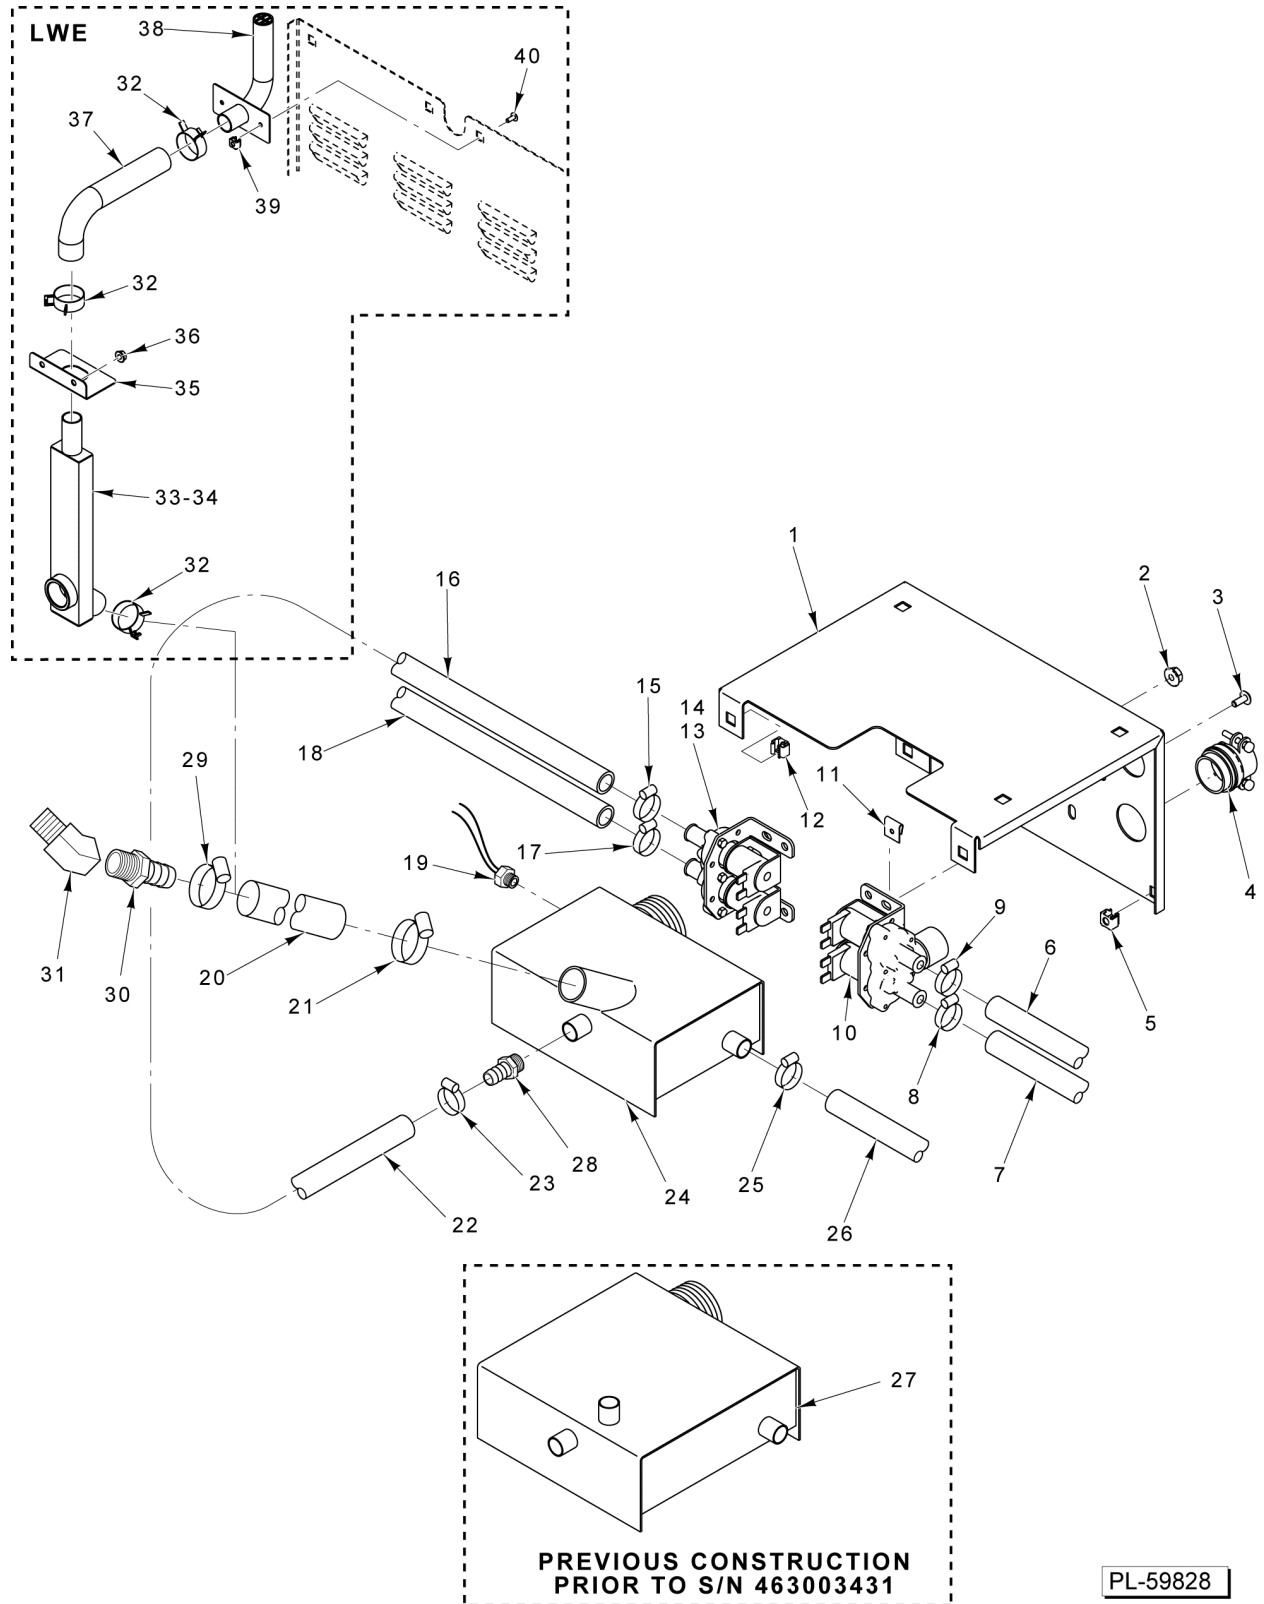

PL-58246

**WATER LEVEL PROBE  
(BEFORE S/N 463003747)**

**WATER LEVEL PROBE  
(BEFORE S/N 463003747)**

ILLUS. PL-58246	PART NO.	NAME OF PART	AMT.
1	00-857021-00001	Valve - Solenoid 1/4 NPT (9/32 Orifice).....	1
2	FP-090-91	Fitting - Hose 1/2 Hose to 1/4 NPT (Brass) (3-Pan).....	1
3	FP-090-59	Fitting - Hose 1/2 ID x 1/4 NPT (Brass) (5-Pan).....	1
4	00-557718	Clamp - Hose #10.....	1
5	00-557474	Hose 1/2 ID x 0.830 OD (3 Ft.).....	1
6	00-557718	Clamp - Hose #10.....	1
7	FP-090-59	Fitting - Hose 1/2 ID x 1/4 NPT (Brass).....	1
8	FP-030-14	Lock Nut - Pipe 1/4 NPSL (Brass).....	1
9	00-850736-00003	Probe - Level Control.....	1
10	00-857022-00001	Switch - Pressure.....	1
11	FP-027-06	Bushing - Pipe 1/2 To 1/8 (Brass).....	1
12	FP-035-91	Pipe 1/2 x 1-1/8 TBE.....	1
13	FP-019-25	Tee 1/2 x 1/2 x 1/2.....	1
14	FP-035-91	Pipe 1/2 x 1-1/8 TBE.....	1
15	FP-026-24	Bushing - Pipe 1 to 1/2.....	1
16	FP-088-56	Cross - Pipe Std. 1 x 1 x 1 x 1 Std.....	1
17	FP-036-17	Pipe 1 x 1-1/2 TBE.....	1
18	FP-024-14	Coupling - Reducing 1 to 3/4.....	1
19	FP-026-65	Bushing - Pipe 3/4 to 1/4.....	1
20	FP-035-38	Pipe 1/4 x 7/8 TBE.....	1
21	FP-078-85	Elbow - Pipe 1/4 x 90 Deg.....	1
22	FP-059-32	Pipe 1 x 2-1/2 TBE.....	1
23	FP-024-42	Coupling - Reducing 1 to 1/2.....	1
24	FP-035-94	Pipe 1/2 x 1-1/2 TBE.....	1
25	00-557718	Clamp - Hose #10.....	1
26	FP-087-39	Fitting - Hose 5/8 Hose to 1/2 NPT (Brass).....	1
27	FP-019-25	Tee 1/2 x 1/2 x 1/2.....	1
28	FP-087-39	Fitting - Hose 5/8 Hose to 1/2 NPT (Brass).....	1
29	00-557718	Clamp - Hose #10.....	1
30	00-557475	Hose 5/8 ID x 0.955 OD (1.66 Ft.) (Blue).....	1
31	00-557718	Clamp - Hose #10.....	1
32	FP-090-63	Fitting - Hose 5/8 ID Hose to 3/8 MPT (Brass).....	1
33	FP-090-37	Fitting - Hose - Anchor Coupling 3/8 NPT (Brass).....	1
34	00-856769-00001	O-Ring 1/8 In. Thk.....	1
35	FP-090-60	Fitting - Hose (Round Hose Cap 3/4 NH Thread) (Brass).....	1