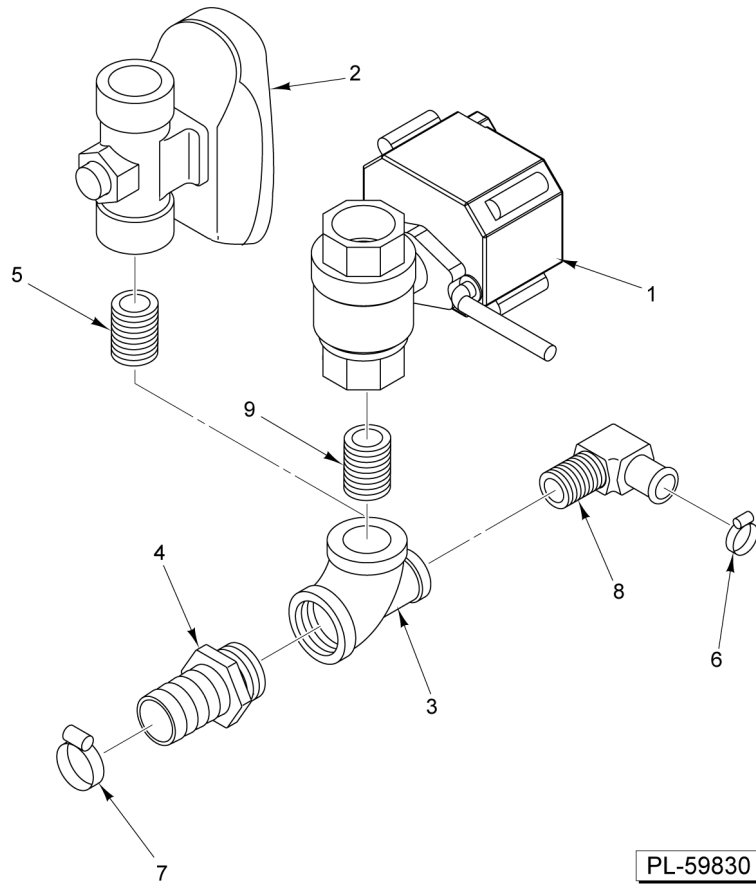

\* Not Shown

PL-58247

**GENERATOR DRAIN - BASIC**

**GENERATOR DRAIN - BASIC**

ILLUS.	PART NO.	NAME OF PART	AMT.
PL-58247			
1	NS-011-07	Nut 6-32 Hex (SST).....	2
2	WL-014-03	Lockwasher #6 External (SST).....	2
3	00-856779-00001	Bracket - Actuator (Generator).....	1
4	00-842049	Switch (Drain Lever).....	1
5	SC-021-12	Mach. Screw 6-32 x 1 Slotted Rd. Hd. (SST).....	2
6	SC-066-05	Mach. Screw 10-24 x 3/8 Phil. Truss Hd. (SST).....	2
7	00-858525-00001	Lever - Generator Drain.....	1
8	00-855729-00001	Pin - Cotter.....	1
9	00-856729-00001	Handle - Drain.....	1
10	00-856736-00001	Cap - Handle.....	1
11	FP-090-56	Fitting - Hose.....	1
12	FP-085-65	Tee - Pipe 3/4 x 3/4 x 3/4.....	1
13	FP-090-51	Fitting - Hose.....	1
14	FP-036-92	Pipe 3/4 x 1-3/8 TBE (Black).....	1
15	FP-090-57	Valve 3/4 In. Ball (Bronze) (Basic).....	1
16	00-557970	Clamp - Hose (20mm).....	1
17	00-557847	Clamp - Hose.....	1