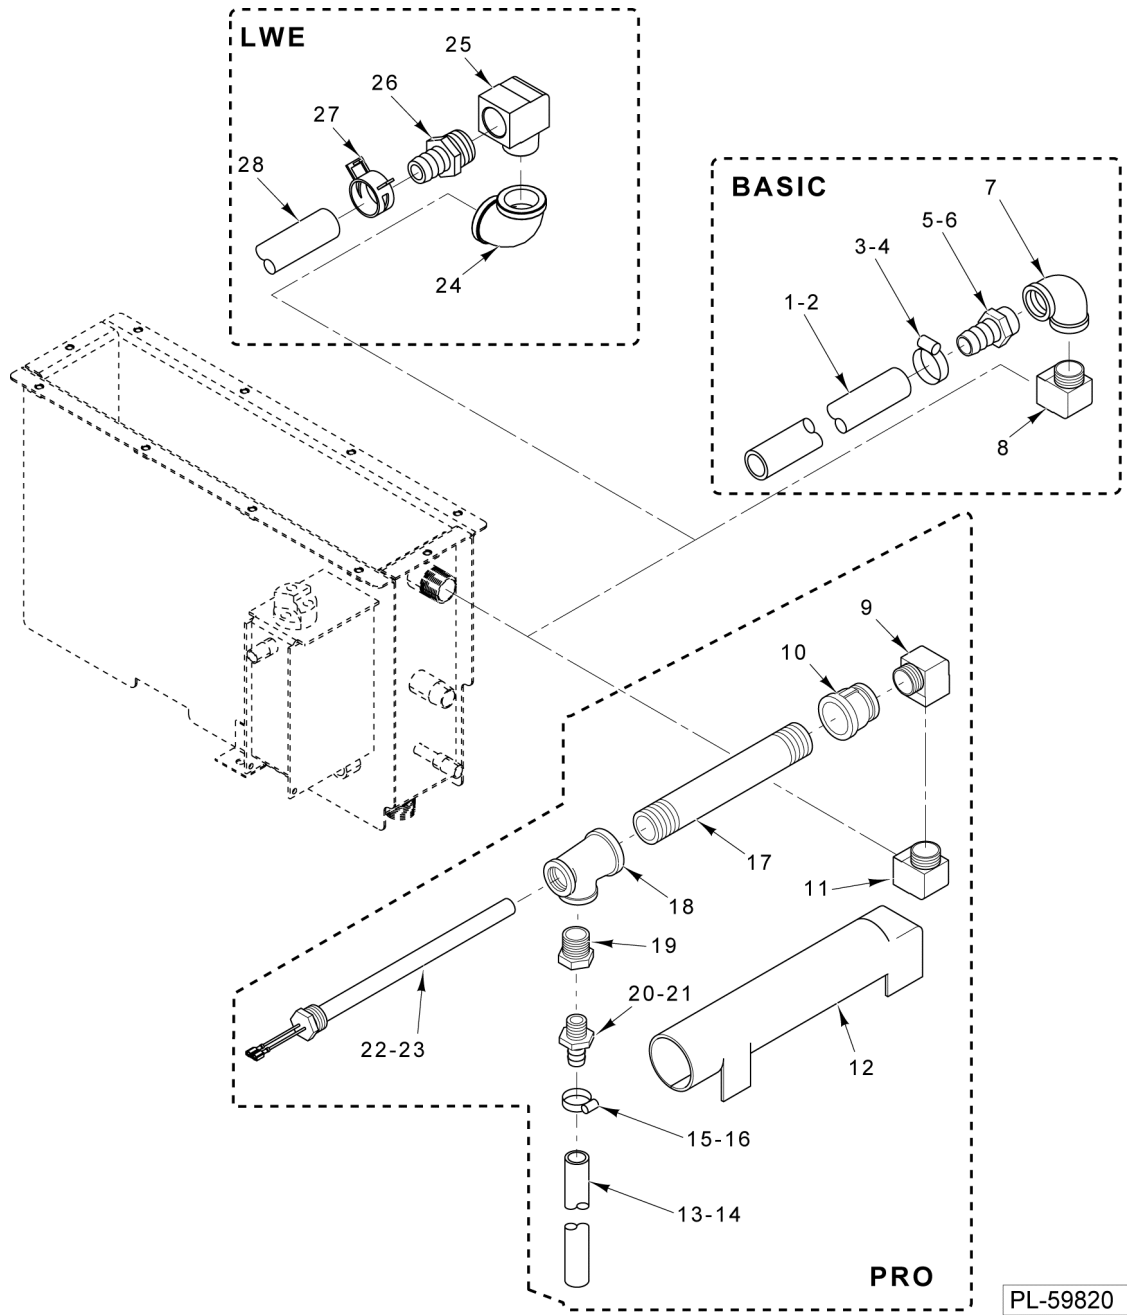

GENERATOR MANIFOLD (3-PAN)

GENERATOR MANIFOLD (3-PAN)

ILLUS.	PART NO.	NAME OF PART	AMT.
PL-59820			
1	00-557475	Hose 5/8 ID x 0.955 OD (1.66 Ft.) (Blue) (Basic).....	1
2	00-913135-00042	White Steam Line Hose (42 in long) (Basic).....	1
3	00-557718	Clamp - Hose #10 (For Blue Hose) (Basic).....	1
4	00-557846	Clamp - Hose (29mm) (For White Hose) (Basic).....	1
5	FP-090-31	Fitting - Hose 5/8 Hose to 3/4 MPT (Brass) (For Blue Hose) (Basic).....	1
6	FP-091-08	Fitting - Pipe 3/4 Hose to 3/4 MPT (Brass) (For White Hose) (Basic).....	1
7	FP-015-23	Elbow 3/4 x 90 Deg. (Brass) (Basic).....	1
8	FP-090-70	Elbow 3/4 Pipe 90 Deg. (Brass) (Basic).....	1
9	FP-090-70	Elbow 3/4 Pipe 90 Deg. (Brass) (Pro).....	1
10	FP-083-99	Coupling - Reducing 1 to 3/4 (Brass) (Pro).....	1
11	FP-090-70	Elbow 3/4 Pipe 90 Deg. (Brass) (Pro).....	1
12	00-856774-00001	Insulation - Super Heater (Pro).....	1
13	00-557475	Hose 5/8 ID x 0.955 OD (1.66 Ft.) (Blue) (Pro).....	1
14	00-913135-00042	White Steam Line Hose (42 in long) (Pro).....	1
15	00-557718	Clamp - Hose #10 (For Blue Hose) (Pro).....	1
16	00-557846	Clamp - Hose (29mm) (For White Hose) (Pro).....	1
17	FP-090-49	Pipe 1 x 8 (Brass) (Pro).....	1
18	FP-019-40	Tee - Pipe 1 x 3/4 x 3/4 (Brass) (Pro).....	AR
19	FP-027-22	Bushing - Pipe 3/4 to 1/2 (Brass) (For White Hose) (Pro).....	1
20	FP-090-31	Fitting - Hose 5/8 Hose to 3/4 MPT (Brass) (For Blue Hose) (Pro).....	1
21	FP-091-09	Fitting - Hose 3/4 Hose to 1/2 MPT (Brass) (For White Hose) (Pro).....	1
22	00-856709-00001	Heater - Super Heater (208/240 V.) (Pro).....	1
23	00-856709-00002	Heater - Super Heater (480 V.) (Pro).....	1
24	FP-015-23	Elbow 3/4 x 90 Deg. (Brass) (LWE).....	1
25	FP-090-70	Elbow 3/4 Pipe 90 Deg. (Brass) (LWE).....	1
26	FP-091-08	Fitting - Pipe 3/4 Hose to 3/4 MPT (Brass) (LWE).....	1
27	00-557846	Clamp - Hose (29mm) (LWE).....	1
28	00-557475	Hose 5/8 ID x 0.955 OD (1.66 Ft.) (Blue) (LWE).....	1