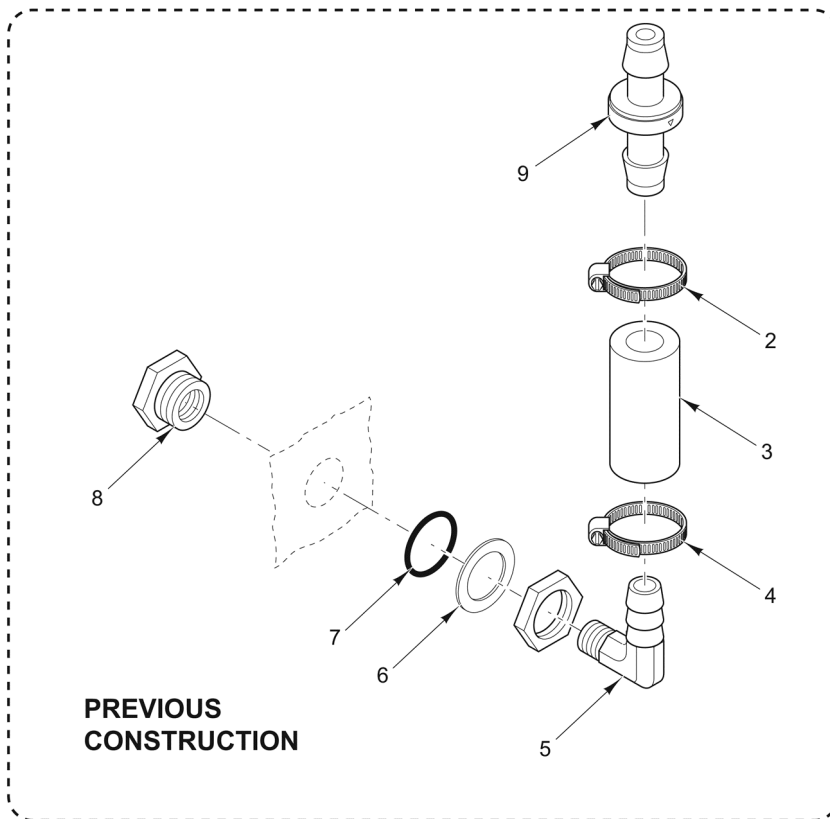

PL-58249

COMPARTMENT VACUUM BREAKER

COMPARTMENT VACUUM BREAKER

ILLUS. PL-58249	PART NO.	NAME OF PART	AMT.
1	00-857625-00001	Valve - Check (Current Construction).....	1
2	00-557718	Clamp - Hose #10.....	1
3	00-557473	Tube Line - Compartment Vacuum.....	1
4	00-557718	Clamp - Hose #10.....	2
5	FP-090-71	Fitting - Hose 3/8 Hose by 1/8 NPT (Brass).....	1
6	WS-010-26	Washer (SST).....	1
7	00-856769-00001	O-Ring 1/8 In. Thk.....	1
8	FP-090-36	Coupling - Anchor 1/8 (Brass).....	1
9	00-856755-00001	Valve - Check (Previous Construction).....	1