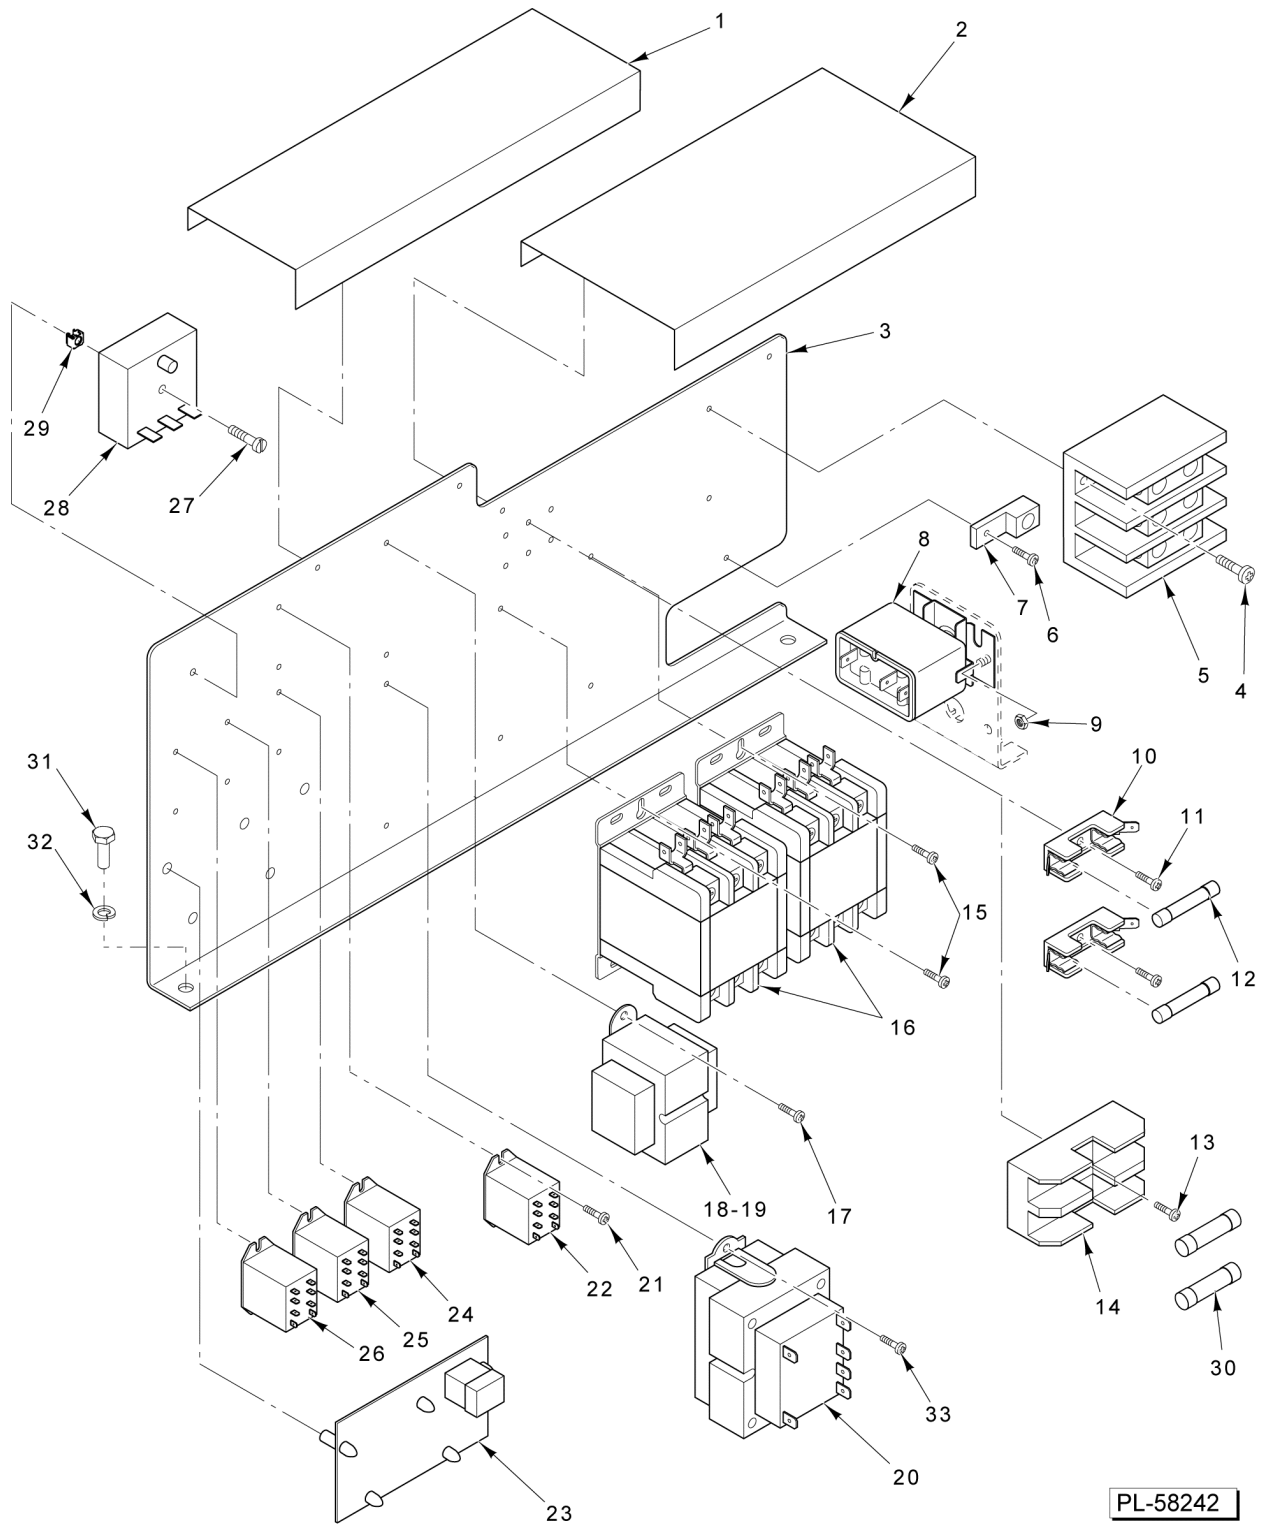

- 16 00-856744-00001 Harness - Wiring (Basic)
- 17 00-856745-00001 Harness - Wiring (Pro)

PARTS NOT ILLUSTRATED

PL-58193

CONTROLS

CONTROLS

ILLUS.	PART NO.	NAME OF PART	AMT.
PL-58193			
1	00-856680-00001	Plug - Blank Assy.....	1
2	00-855677-00001	Switch - On/Off (Lighted) (Pro & LWE).....	1
3	00-856754-00001	Power Light (Basic) (Not Shown).....	1
4	00-855795-00001	Gasket - Switch.....	1
5	00-855794-00001	Bezel - Switch.....	2
6	00-855796-00001	Gasket - Bezel.....	1
7	00-856679-00001	Light - Indicating Assy. (Pro).....	1
8	00-913102-00264	Light - Indicating (125 VAC) (LWE).....	1
9	00-856680-00001	Plug - Blank Assy. (Basic) (Not Shown).....	1
10	00-856680-00001	Plug - Blank Assy.....	1
11	00-856771-00001	Overlay - Control (Vulcan) (Basic).....	1
12	00-856771-00002	Overlay - Control (Vulcan) (Pro).....	1
13	00-913102-0176A	Kit - Timer (Incls Shaft Seal & Knob) (Incls. Items 14 & 15).....	1
14	00-856773-00001	Knob - Timer.....	1
15	00-854693-00001	Shaft - Rotary Seal.....	1
16	00-856744-00001	Harness - Wiring (Basic).....	1
17	00-856745-00001	Harness - Wiring (Pro).....	1