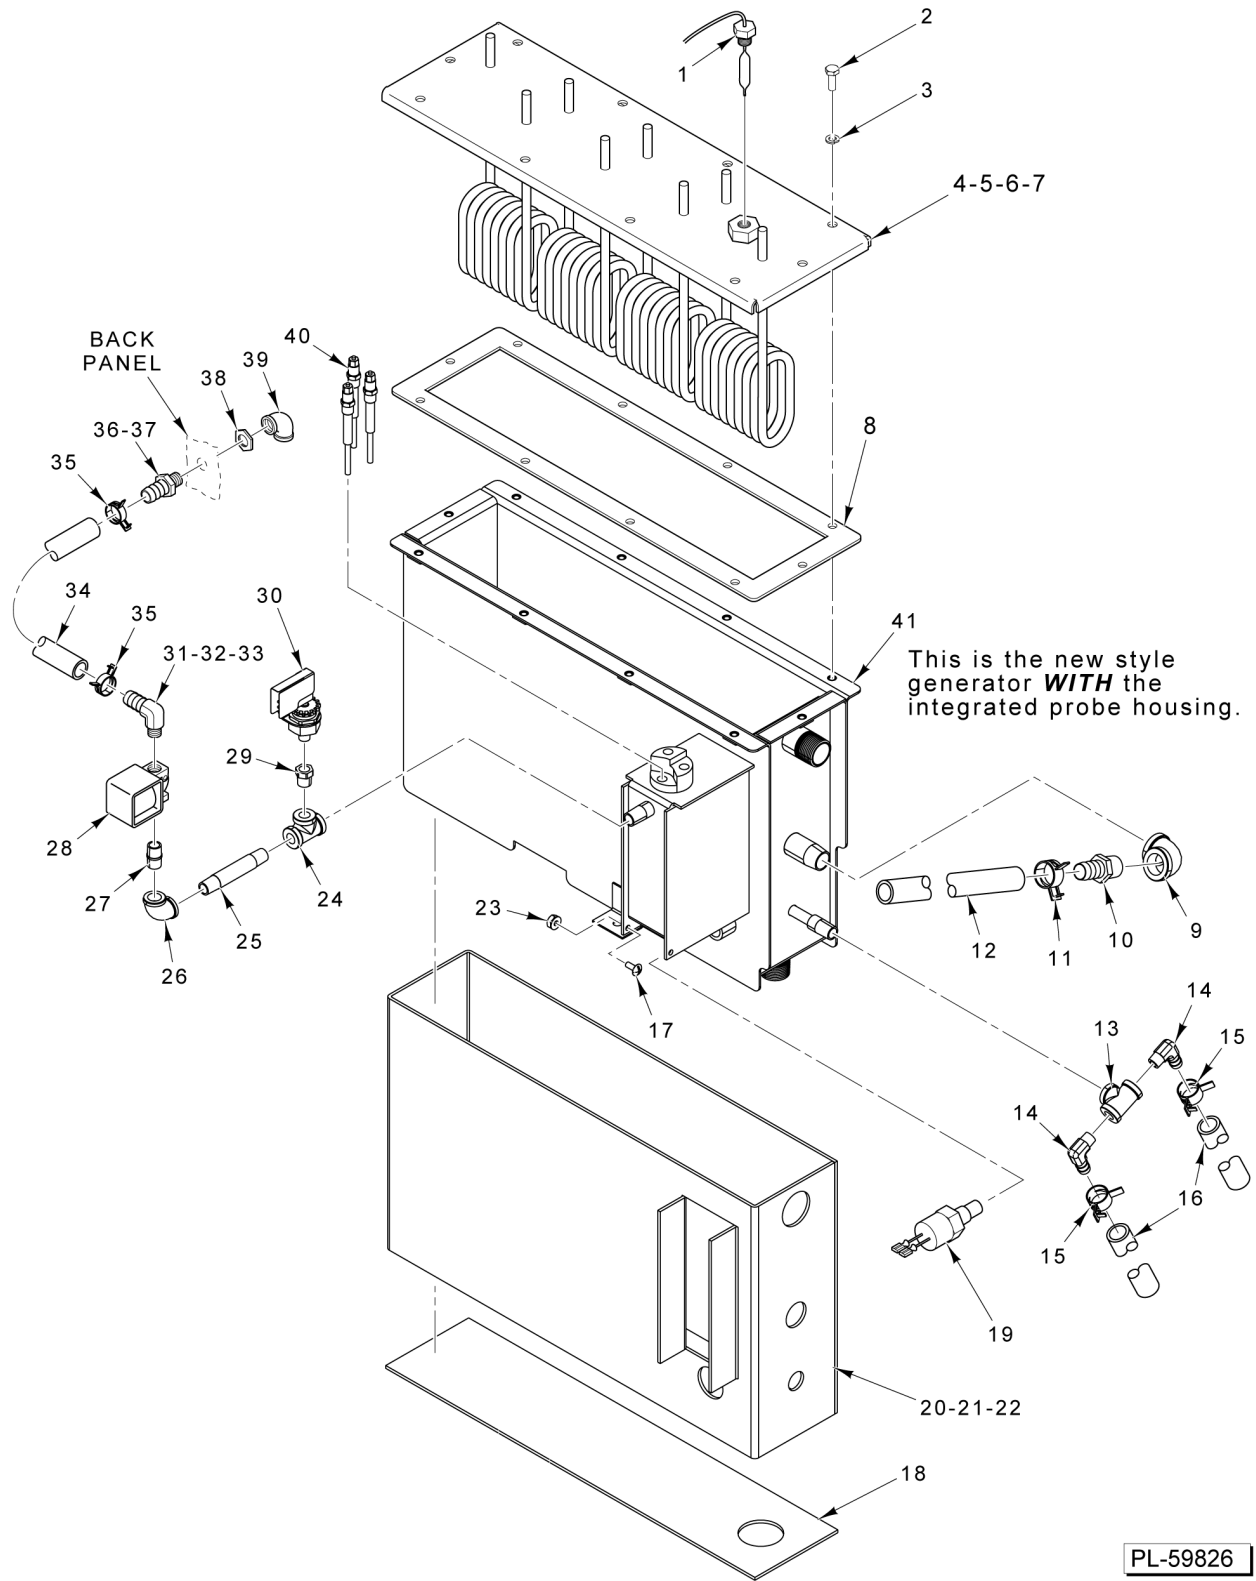

PL-59824

**GENERATOR ASSEMBLY
(BEFORE S/N 463003747)**

**GENERATOR ASSEMBLY
(BEFORE S/N 463003747)**

ILLUS. PL-59824	PART NO.	NAME OF PART	AMT.
1	00-913102-00404	Kit - High Limit Probe (Includes Clip).....	1
2	SC-041-01	Cap Screw 1/4-20 x 3/4 Hex Hd. (SST).....	10
3	WL-006-17	Lockwasher 1/4 Helical (SST).....	10
4	00-858460-00001	Element - Heating (208/240 V., 15 kW).....	1
5	00-858460-00002	Element - Heating (208/240 V., 8.5 kW).....	1
6	00-858460-00003	Element - Heating (277 V., 15 kW).....	1
7	00-858460-00004	Element - Heating (277 V., 8.5 kW).....	1
8	00-858473-00001	Gasket - Generator.....	1
9	00-856768-00001	Probe - Hold Temperature.....	1
10	FP-090-91	Fitting - Hose 1/2 Hose to 1/4 NPT (Brass).....	1
11	FP-019-08	Tee - Pipe 1/4 x 1/4 x 1/4 (Brass).....	1
12	FP-090-59	Fitting - Hose 1/2 ID x 1/4 NPT (Brass).....	1
13	FP-012-11	Fitting - Tube 3/8 TBG x 1/4 MPT (Brass).....	1
14	FP-087-39	Fitting - Hose 5/8 Hose to 1/2 NPT (Brass).....	1
15	00-534177	Clamp - Hose #12.....	1
16	00-557477	Hose 1 ID x 1.133 OD (0.93 Ft.) (Green).....	1
17	00-856757-00001	Insulation - Generator.....	1
18	00-857798-00001	Kit - Replacement EA Generator.....	1