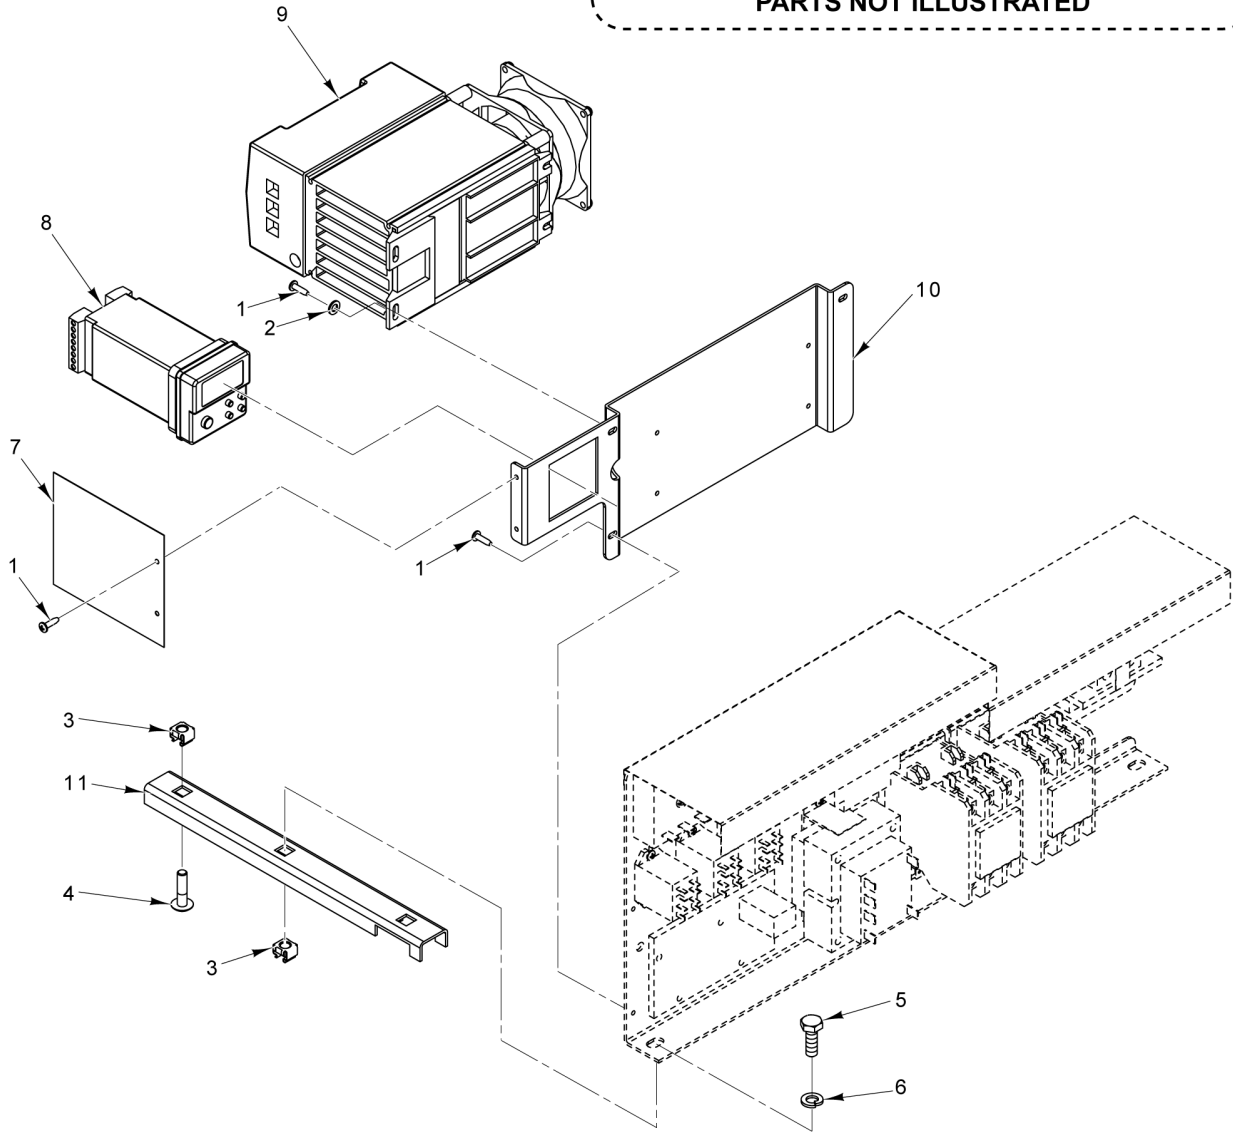

- 12 00-858056-00001 Harness - Contactor Wiring (Delta)
- 13 00-858056-00002 Harness - Contactor Wiring (WYE)

PARTS NOT ILLUSTRATED

PL-60661

LINE CONTROLS (LWE)

LINE CONTROLS (LWE)

ILLUS.	PART NO.	NAME OF PART	AMT.
PL-60661			
1	SD-019-29	Self-Tapping Screw 6-20 x 1/2 Phil. Pan Hd., Type B.....	AR
2	WS-002-15	Washer.....	4
3	NS-049-03	Panel Nut 1/4-20.....	2
4	SC-115-70	Mach. Screw 1/4-20 x 1 Slotted Truss Hd. (SST).....	1
5	SC-041-01	Cap Screw 1/4-20 x 3/4 Hex Hd. (SST).....	1
6	WL-006-17	Lockwasher 1/4 Helical (SST).....	1
7	00-858055-00001	Shield - Mylar (4 In.).....	1
8	00-858053-00001	Controller - PM (EZ-ZONE).....	1
9	00-858052-00001	Contacto.....	1
10	00-858079-00001	Bracket - Control Mounting.....	1
11	00-857713-00001	Frame Rail - Front.....	1
12	00-858056-00001	Harness - Wiring (Delta).....	1
13	00-858056-00002	Harness - Wiring (WYE).....	1