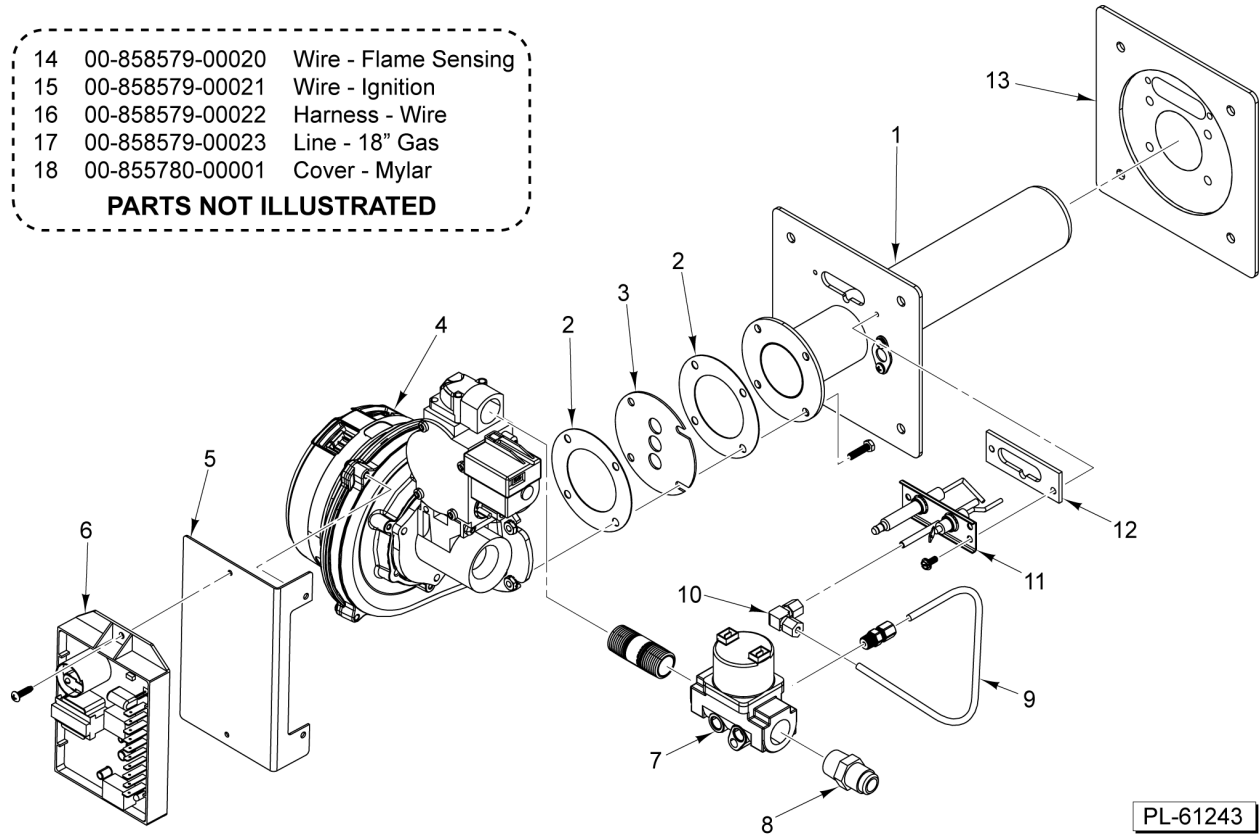

**BURNER ASSEMBLY
(STARTING S/N 463024850)**

**BURNER ASSEMBLY
(STARTING S/N 463024850)**

ILLUS. PL-61243	PART NO.	NAME OF PART	AMT.
1	00-858579-00002	Burner Head.....	1
2	00-858579-00008	Gasket - Restrictor Plate.....	2
3	00-858579-00003	Plate - Restrictor.....	1
4	00-858579-00006	Blower/Valve Assy.....	1
5	00-858579-00005	Bracket - IDC Mounting.....	1
6	00-858579-00011	Ignition Module - Fenwall.....	1
7	00-858579-00009	Valve - Gas.....	1
8	00-858579-00017	Holder - Orifice / Valve Fitting.....	1
9	00-858579-00007	Hose - Gas Flex.....	1
10	00-858579-00010	Universal Gas Orifice Assy.....	1
11	00-858579-00014	Electrode/Pilot Assy.....	1
12	00-858579-00016	Gasket - Electrode/Pilot Assy.....	1
13	00-855625-00001	Gasket - Burner Plate.....	1
14	00-858579-00020	Wire - Flame Sensing.....	1
15	00-858579-00021	Wire - Ignition.....	1
16	00-858579-00022	Harness - Wire.....	1
17	00-858579-00023	Line - 18" Gas.....	1
18	00-855780-00001	Cover - Mylar.....	1