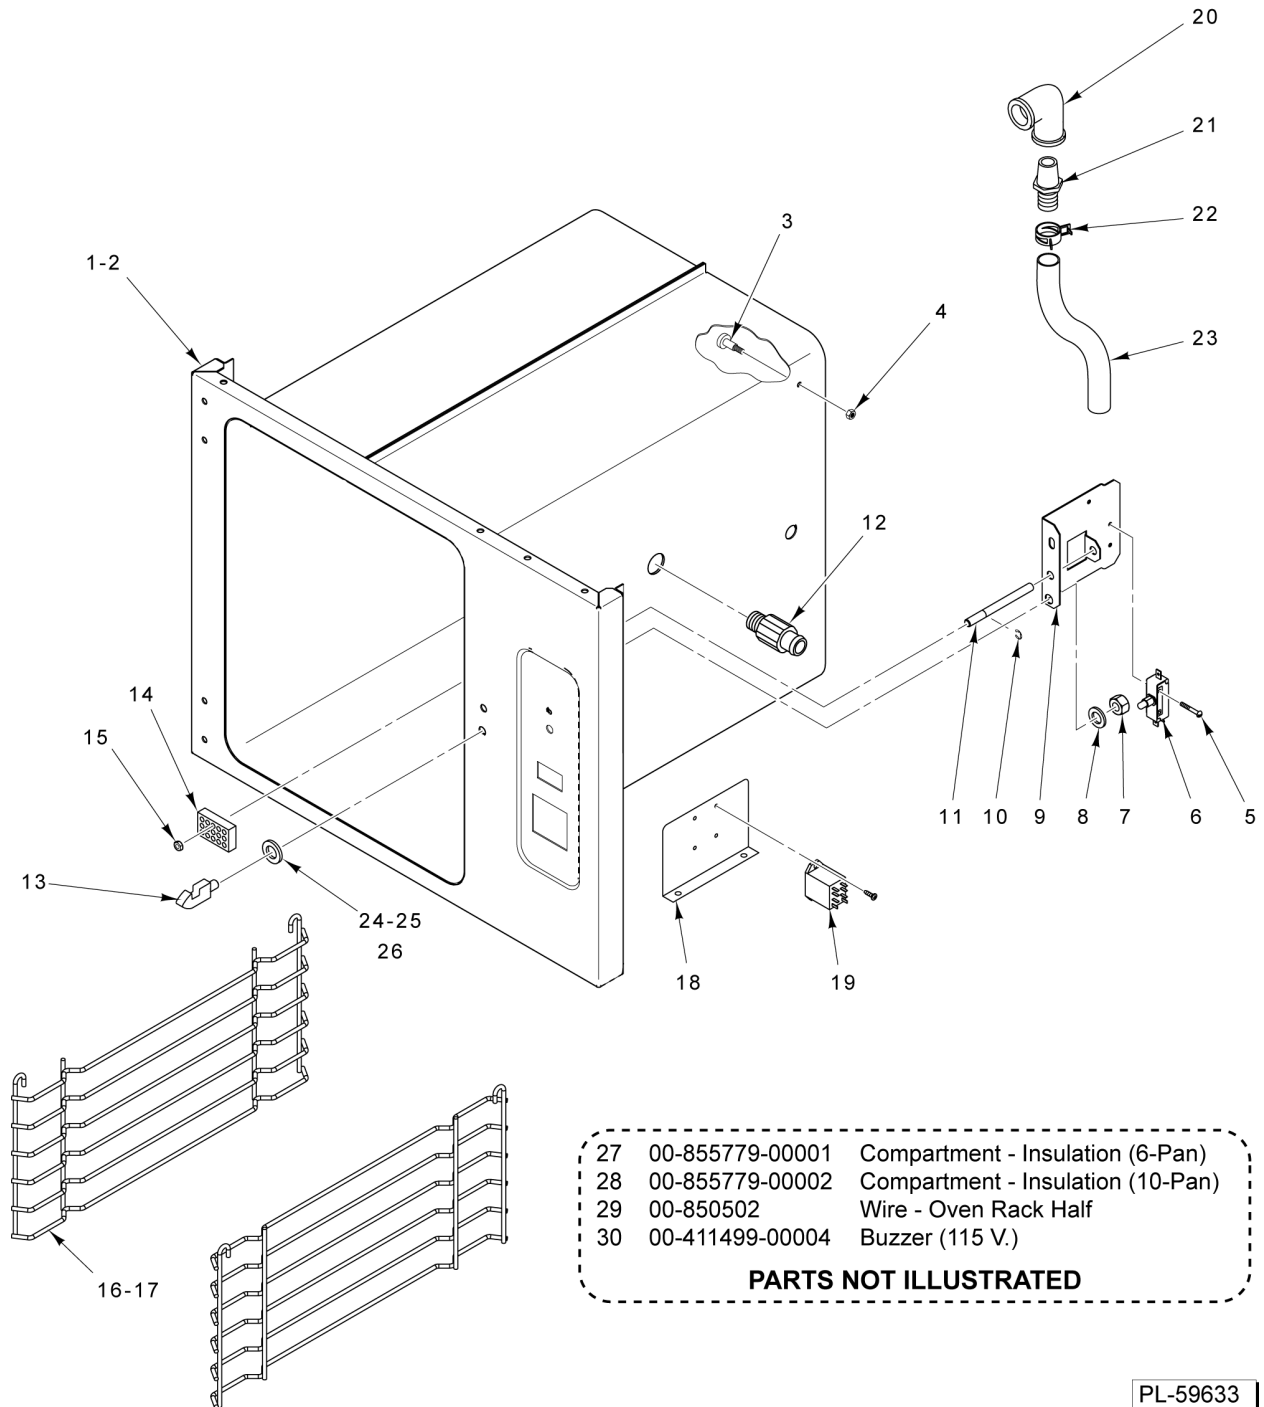

COMPARTMENT

COMPARTMENT

ILLUS.	PART NO.	NAME OF PART	AMT.
1	00-857646-00004	Compartment - Service Kit (3-Pan).....	1
2	00-857649-00004	Compartment - Service Kit (5-Pan).....	1
3	00-855337-00001	Shoulder Screw 10-32 Slotted (SST).....	4
4	NS-049-09	Nut Assy. 10-32 (SST).....	4
5	SC-021-12	Mach. Screw 6-32 x 1 Slotted Rd. Hd. (SST).....	1
6	00-842049	Switch - Door.....	1
7	NS-015-13	Nut 3/8-16 Hex (SST).....	1
8	WL-006-27	Lockwasher 3/8 Helical (SST).....	1
9	00-855308-00001	Actuator Bracket - Door.....	1
10	RR-011-26	Ring - Retaining.....	2
11	00-855307-00001	Actuator Rod - Door.....	1
12	00-857625-00001	Valve - Check.....	1
13	00-855586-00001	Bullet - Door.....	1
14	00-855753-00001	Cover - Drain.....	1
15	NS-011-18	Nut 10-24 Hex (SST).....	1
16	00-855355-00001	Rack - Wire (6-Pan).....	2
17	00-855355-00002	Rack - Wire (10-Pan).....	2
18	00-855675-00001	Bracket - Relay.....	1
19	00-416535-00006	Relay - Heating (120 V.) Switch.....	2
20	FP-013-27	Elbow - Pipe 1 x 90 Deg.....	1
21	FP-009-19	Fitting - Hose Barb.....	1
22	00-557847	Clamp - Hose.....	2
23	00-557477	Hose (1 In. Dia.) (Green).....	1
24	00-557691	Shim.....	1
25	00-557760	Shim (0.005 Thk.) (SST).....	1
26	00-557761	Shim (0.010 Thk.) (SST).....	1
27	00-855779-00001	Compartment - Insulation (6-Pan).....	1
28	00-855779-00002	Compartment - Insulation (10-Pan).....	1
29	00-850502	Wire - Oven Rack Half.....	1
30	00-411499-00004	Buzzer (115 V.).....	1