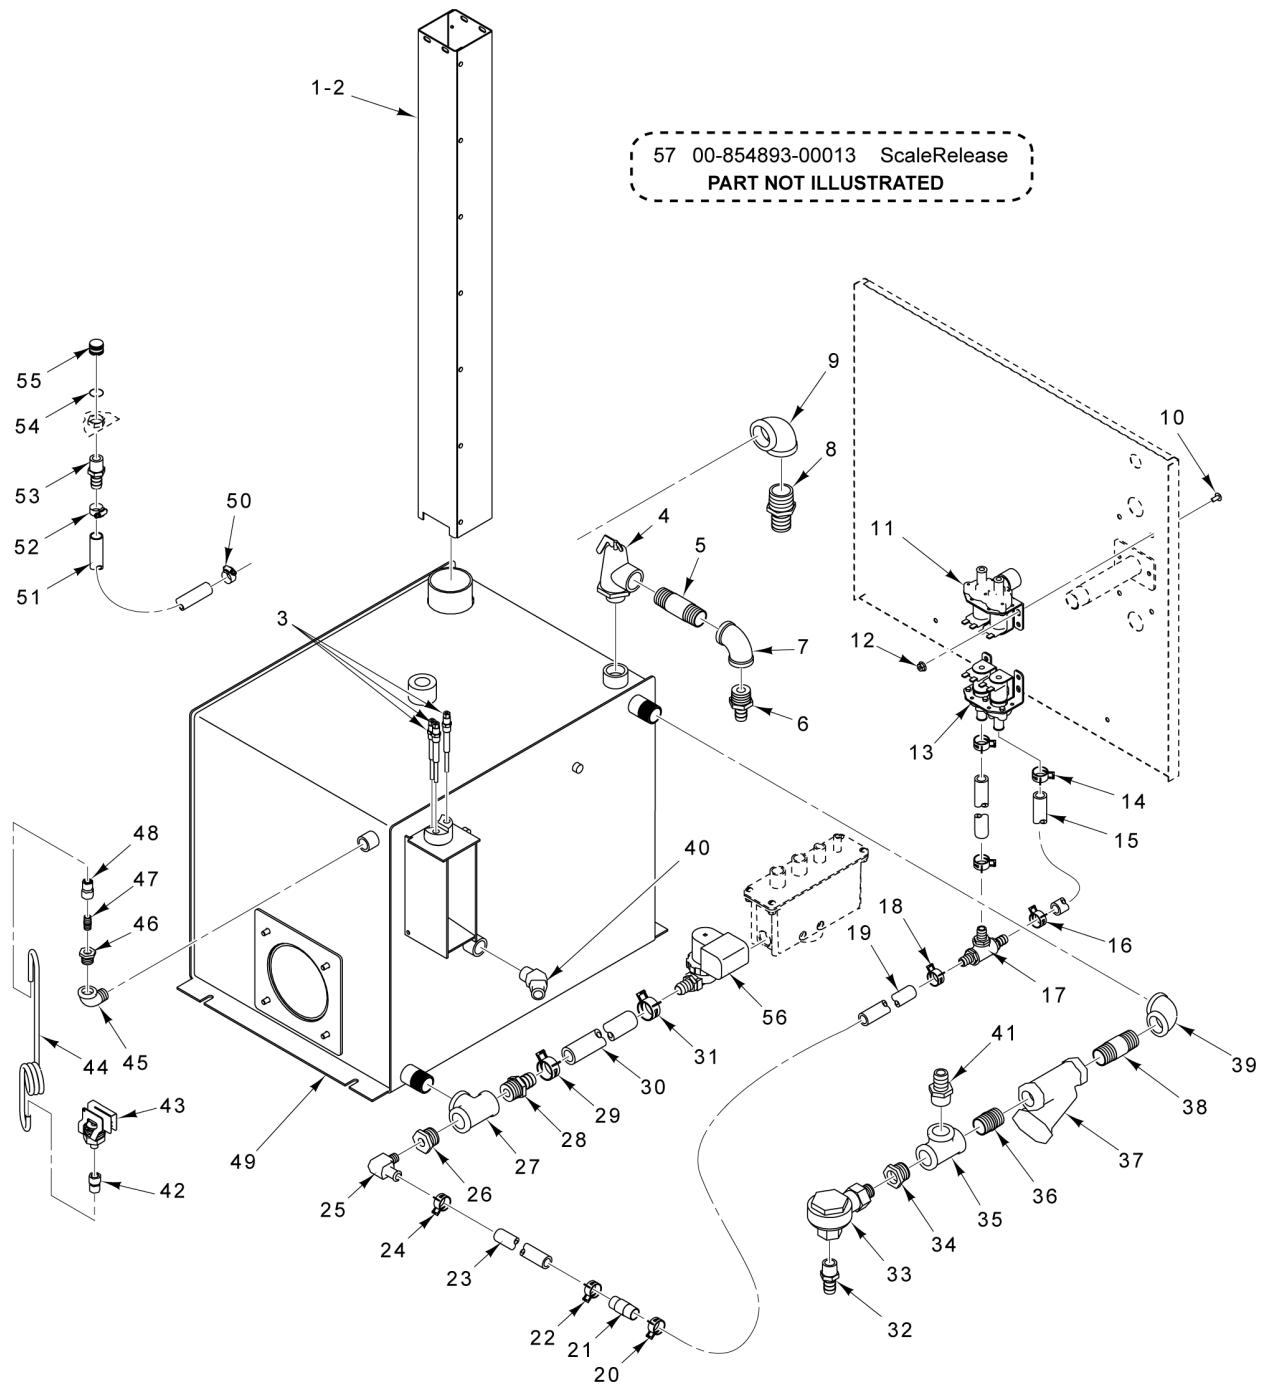

PL-59638

GAS GENERATOR TANK ASSEMBLY / SOLENOID VALVES

GAS GENERATOR TANK ASSEMBLY / SOLENOID VALVES

ILLUS.	PART NO.	NAME OF PART	AMT.
PL-59638			
1	00-857621-00001	Flue Assy. (6-Pan).....	1
2	00-857623-00001	Flue Assy. (10-Pan).....	1
3	00-857046-00002	Probe - Water Level.....	3
4	00-855606-00001	Valve - Relief 3/4 In. 5 PSI.....	1
5	FP-041-66	Pipe 3/4 x 3 TBE (Brass).....	1
6	FP-090-31	Fitting - Hose 5/8 Hose to 3/4 MPT (Brass).....	1
7	FP-013-27	Elbow - Pipe 1/2 x 90 Deg.....	1
8	FP-090-19	Fitting - Hose (11 In.).....	1
9	FP-013-27	Elbow - Pipe 1/2 x 90 Deg.....	1
10	SC-066-06	Mach. Screw 10-24 x 1/2 Phil. Truss Hd. (SST).....	8
11	00-856720-00001	Valve - Dual Water (3.8 GPM) Drain Cooling & Cavity Cold Water Condensate.....	1
12	NS-038-13	Lock Nut 10-24 Hex.....	8
13	00-856720-00003	Valve - Dual Water (0.25 GPM / 3.8 GPM) Generator Fast & Slow Fill.....	1
14	00-557844	Clamp - Hose (19mm).....	1
15	00-557681	Hose - Water Supply 1/2 x 1/8 (Clear PVC).....	AR
16	00-557844	Clamp - Hose (19mm).....	1
17	FP-090-94	Tee - Tubing (1/2 In.) (Brass).....	1
18	00-557844	Clamp - Hose (19mm).....	1
19	00-557681	Hose - Water Supply 1/2 x 1/8 (Clear PVC).....	AR
20	00-557844	Clamp - Hose (19mm).....	1
21	00-857179-00001	Valve - Check.....	2
22	00-557844	Clamp - Hose (19mm).....	1
23	00-557681	Hose - Water Supply 1/2 x 1/8 (Clear PVC).....	AR
24	00-557844	Clamp - Hose (19mm).....	1
25	FP-090-56	Fitting - Hose 5/8 x 90 Deg. (Brass).....	1
26	FP-027-16	Bushing - Pipe 3/4 to 3/8 (Brass).....	1
27	FP-019-28	Tee - Pipe 3/4 x 3/4 x 3/4 (Brass).....	1
28	FP-091-08	Fitting - Pipe 3/4 Hose to 3/4 MPT (Brass).....	1
29	00-557579	Clamp - Hose.....	1
30	00-557792	Hose (White) (3/4 In.).....	1
31	00-557846	Clamp - Hose (29mm).....	1
32	FP-087-39	Fitting - Hose 5/8 Hose to 1/2 NPT (Brass).....	1
33	00-856005-00001	Trap Radiator - 1/2" Trap - Radiator (1/2 In.).....	1
34	FP-027-22	Bushing - Pipe 3/4 to 1/2 (Brass).....	1
35	FP-019-28	Tee - Pipe 3/4 x 3/4 x 3/4 (Brass).....	1
36	FP-041-50	Pipe 3/4 x 1-3/8 TBE (Brass).....	1
37	00-186922	Strainer - Line (3/4 In.) (Brass).....	1
38	FP-041-59	Pipe 3/4 x 2 1/2 TBE (Brass).....	1
39	FP-015-23	Elbow 3/4 x 90 Deg. (Brass).....	1
40	FP-090-18	Fitting - Hose 5/8 to 1/2 Elbow (Brass).....	1
41	FP-091-08	Fitting - Hose 3/4 to 3/4 Straight (Brass).....	1
42	FP-012-10	Fitting - Tube 1/4 TBG x 1/8 FPT (Brass).....	1
*43	00-854471	Switch - Pressure (5 PSI).....	1
44	00-857178-00001	Coil - Condensate.....	1
45	FP-015-10	Elbow - Street 3/8 x 90 Deg. (Brass).....	1
46	FP-027-04	Bushing - Pipe 3/8 to 1/8 (Brass).....	1
47	FP-081-93	Pipe 1/8 x 3/4 TBE (Brass).....	1
48	FP-012-10	Fitting - Tube 1/4 TBG x 1/8 FPT (Brass).....	1
49	00-857684-00001	Kit - Universal Generator.....	1
50	00-557970	Clamp - Hose (20mm).....	1
51	00-557475	Hose 5/8 ID x 0.955 OD (1.66 Ft.) (Blue).....	AR
52	00-557970	Clamp - Hose (20mm).....	1
53	FP-090-37	Fitting - Pipe (3/8 In.) (Brass).....	1
54	00-856769-00001	O-Ring 1/8 In. Thk.....	1
55	FP-090-60	Fitting - Hose (Round Hose Cap 3/4 NH Thread) (Brass).....	1
56	00-435968-00001	Valve - Solenoid (1/2 In.) (110-120 V.).....	1
57	00-854893-00013	ScaleRelease (14 Oz.).....	2

* The operating pressure switch from the factory on production units is not adjustable.