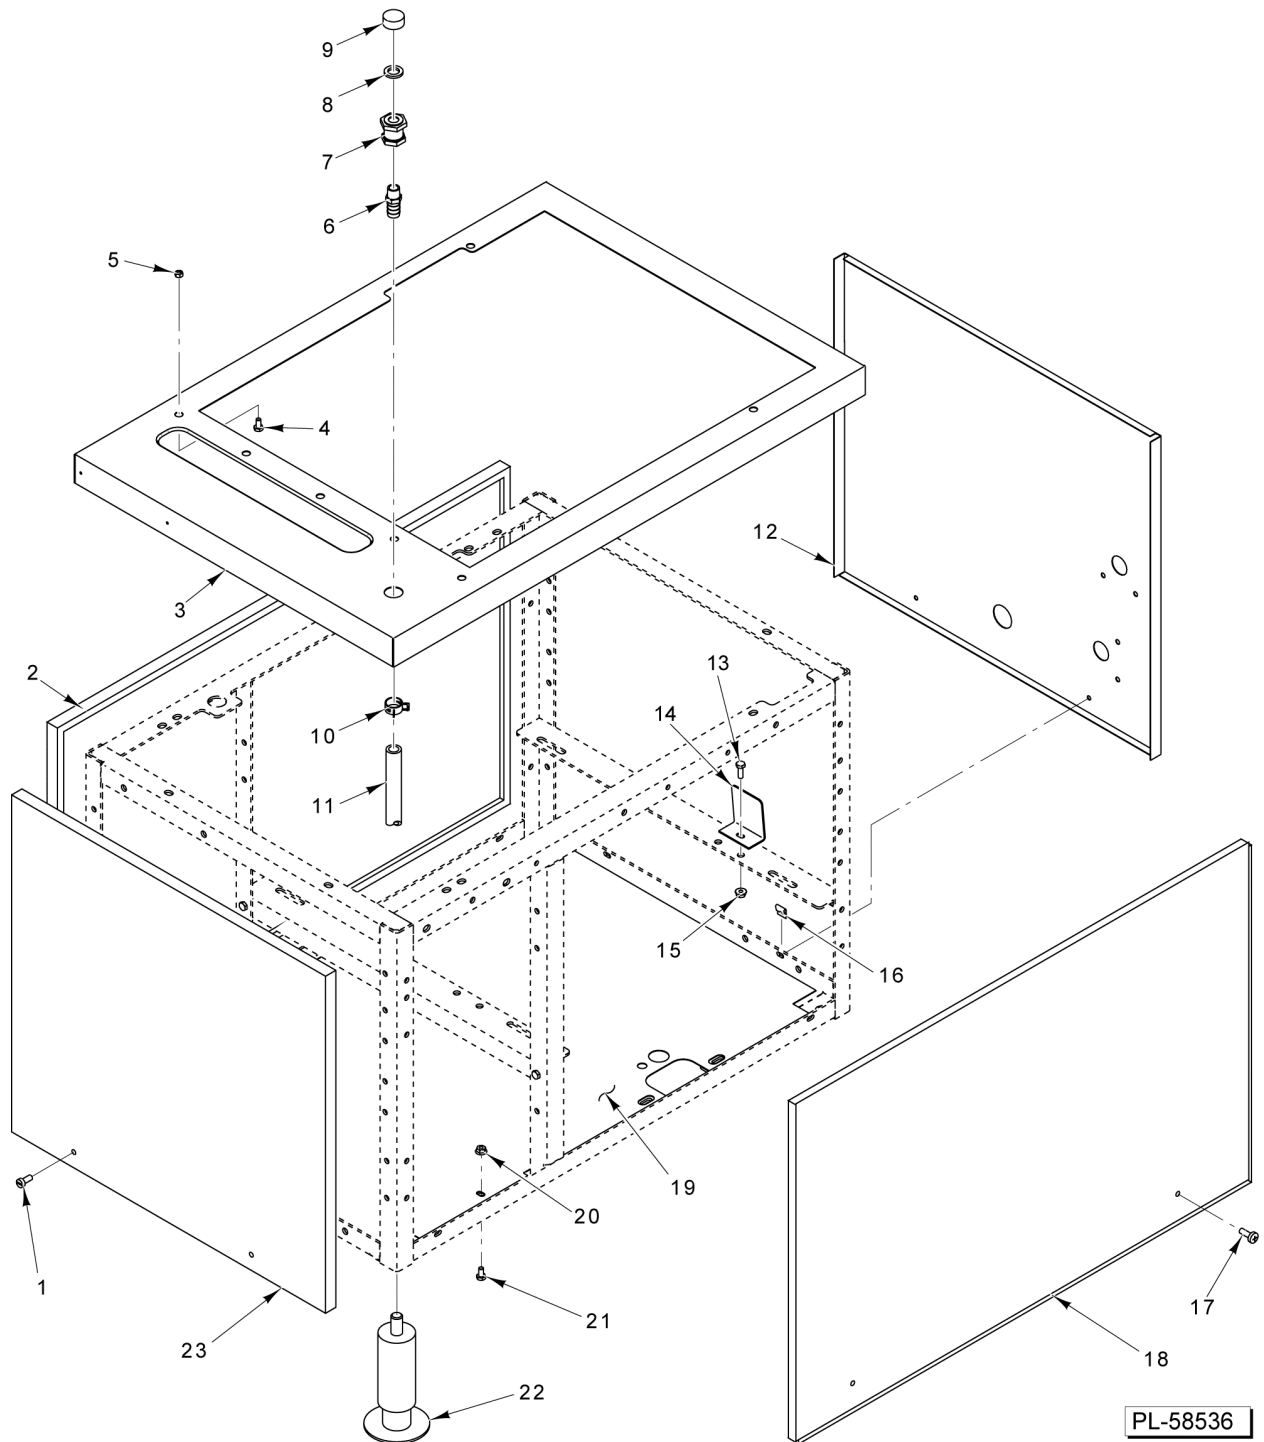

BASE PANELS

BASE PANELS

ILLUS.	PART NO.	NAME OF PART	AMT.
PL-58536			
1	SC-053-03	Mach. Screw 10-24 x 3/4 Slotted Truss Hd. (SST).....	4
2	00-855672-00001	Panel - Side.....	1
3	00-855689-00001	Tabletop.....	1
4	SC-041-01	Cap Screw 1/4-20 x 3/4 Hex Hd. (SST).....	AR
5	NS-038-04	Lock Nut 1/4-20 Flange.....	AR
6	FP-090-63	Fitting - Hose 5/8 ID Hose to 3/8 MPT (Brass).....	1
7	FP-090-37	Fitting - Pipe (Brass).....	1
8	00-856769-00001	O-Ring 1/8 In. Thk.....	1
9	FP-090-60	Fitting - Hose (Round Hose Cap 3/4 NH Thread) (Brass).....	1
10	00-857845	Clamp - Hose.....	1
11	00-557475	Hose 5/8 ID x 0.955 OD (1.66 Ft.) (Blue).....	AR
12	00-857066-00001	Panel - Rear.....	1
13	SC-041-01	Cap Screw 1/4-20 x 3/4 Hex Hd. (SST).....	2
14	00-857064-00001	Bracket - Heat Exchanger Support.....	1
15	NS-038-04	Lock Nut 1/4-20 Flange.....	1
16	NS-048-97	Panel Nut 10-24.....	8
17	SC-066-06	Mach. Screw 10-24 x 1/2 Phil. Truss Hd. (SST).....	4
18	00-855672-00001	Panel - Side.....	1
19	00-857041-00001	Cover - Frame Bottom.....	1
20	NS-038-04	Lock Nut 1/4-20 Flange.....	3
21	SC-036-14	Cap Screw 1/4-20 x 1/2 Hex Hd.....	3
22	00-881526	Leg - With 611 Adjustable Flange Foot.....	4
23	00-855663-00002	Panel - Front.....	1
	00-857311-00001	Bracket - Drain Support.....	1