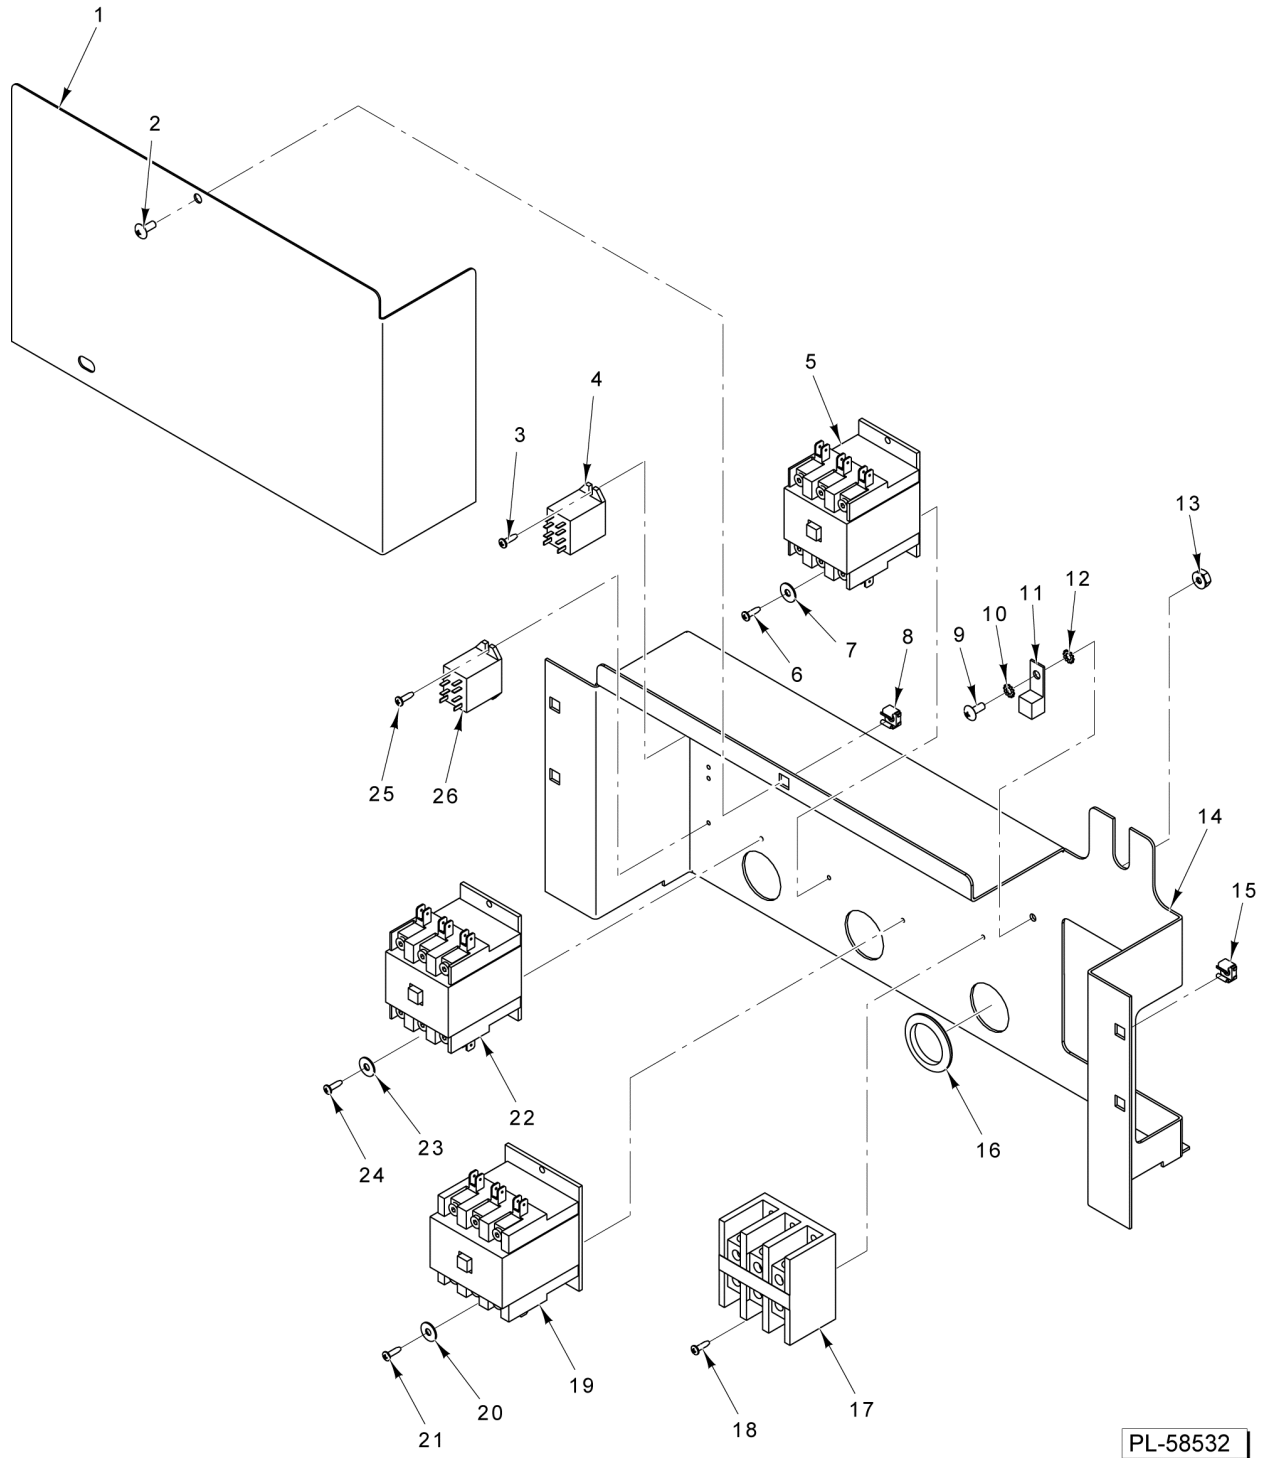

HIGH VOLTAGE ELECTRICAL COMPONENTS

HIGH VOLTAGE ELECTRICAL COMPONENTS

ILLUS.	PART NO.	NAME OF PART	AMT.
PL-58532			
1	00-857043-00001	Cover - High Voltage Control Box.....	1
2	SC-066-06	Mach. Screw 10-24 x 1/2 Phil. Truss Hd. (SST).....	1
3	SD-019-29	Self-Tapping Screw 6-20 x 1/2 Phil. Pan Hd., Type B.....	2
4	00-856699-00001	Switch - Relay (120 V.).....	1
5	00-881654	Contacto (40 Amp, 3 Pole).....	1
6	SD-019-29	Self-Tapping Screw 6-20 x 1/2 Phil. Pan Hd., Type B.....	2
7	WS-029-45	Washer.....	2
8	NS-049-01	Panel Nut 10-24.....	1
9	SC-066-06	Mach. Screw 10-24 x 1/2 Phil. Truss Hd. (SST).....	1
10	WL-014-07	Lockwasher #10 External Shakeproof (SST).....	1
11	FE-023-88	Lug - Ground.....	1
12	WL-014-07	Lockwasher #10 External Shakeproof (SST).....	1
13	NS-044-09	Nut Assy. 10-24 Hex KEPS.....	1
14	00-857042-00001	Box - High Voltage Control.....	1
15	NS-049-03	Panel Nut 1/4-20.....	4
16	00-844125-00004	Grommet 1-1/4 In. I.D.....	4
17	00-410472-00008	Block - Terminal (3-Pole).....	1
18	SD-019-29	Self-Tapping Screw 6-20 x 1/2 Phil. Pan Hd., Type B.....	2
19	00-881655	Contacto (3-Pole, 63 Amp.).....	1
20	WS-029-45	Washer.....	2
21	SD-019-29	Self-Tapping Screw 6-20 x 1/2 Phil. Pan Hd., Type B.....	2
22	00-881654	Contacto (40 Amp, 3 Pole).....	1
23	WS-029-45	Washer.....	2
24	SD-019-29	Self-Tapping Screw 6-20 x 1/2 Phil. Pan Hd., Type B.....	2
25	SD-019-29	Self-Tapping Screw 6-20 x 1/2 Phil. Pan Hd., Type B.....	2
26	00-856699-00001	Switch - Relay (120 V.).....	1