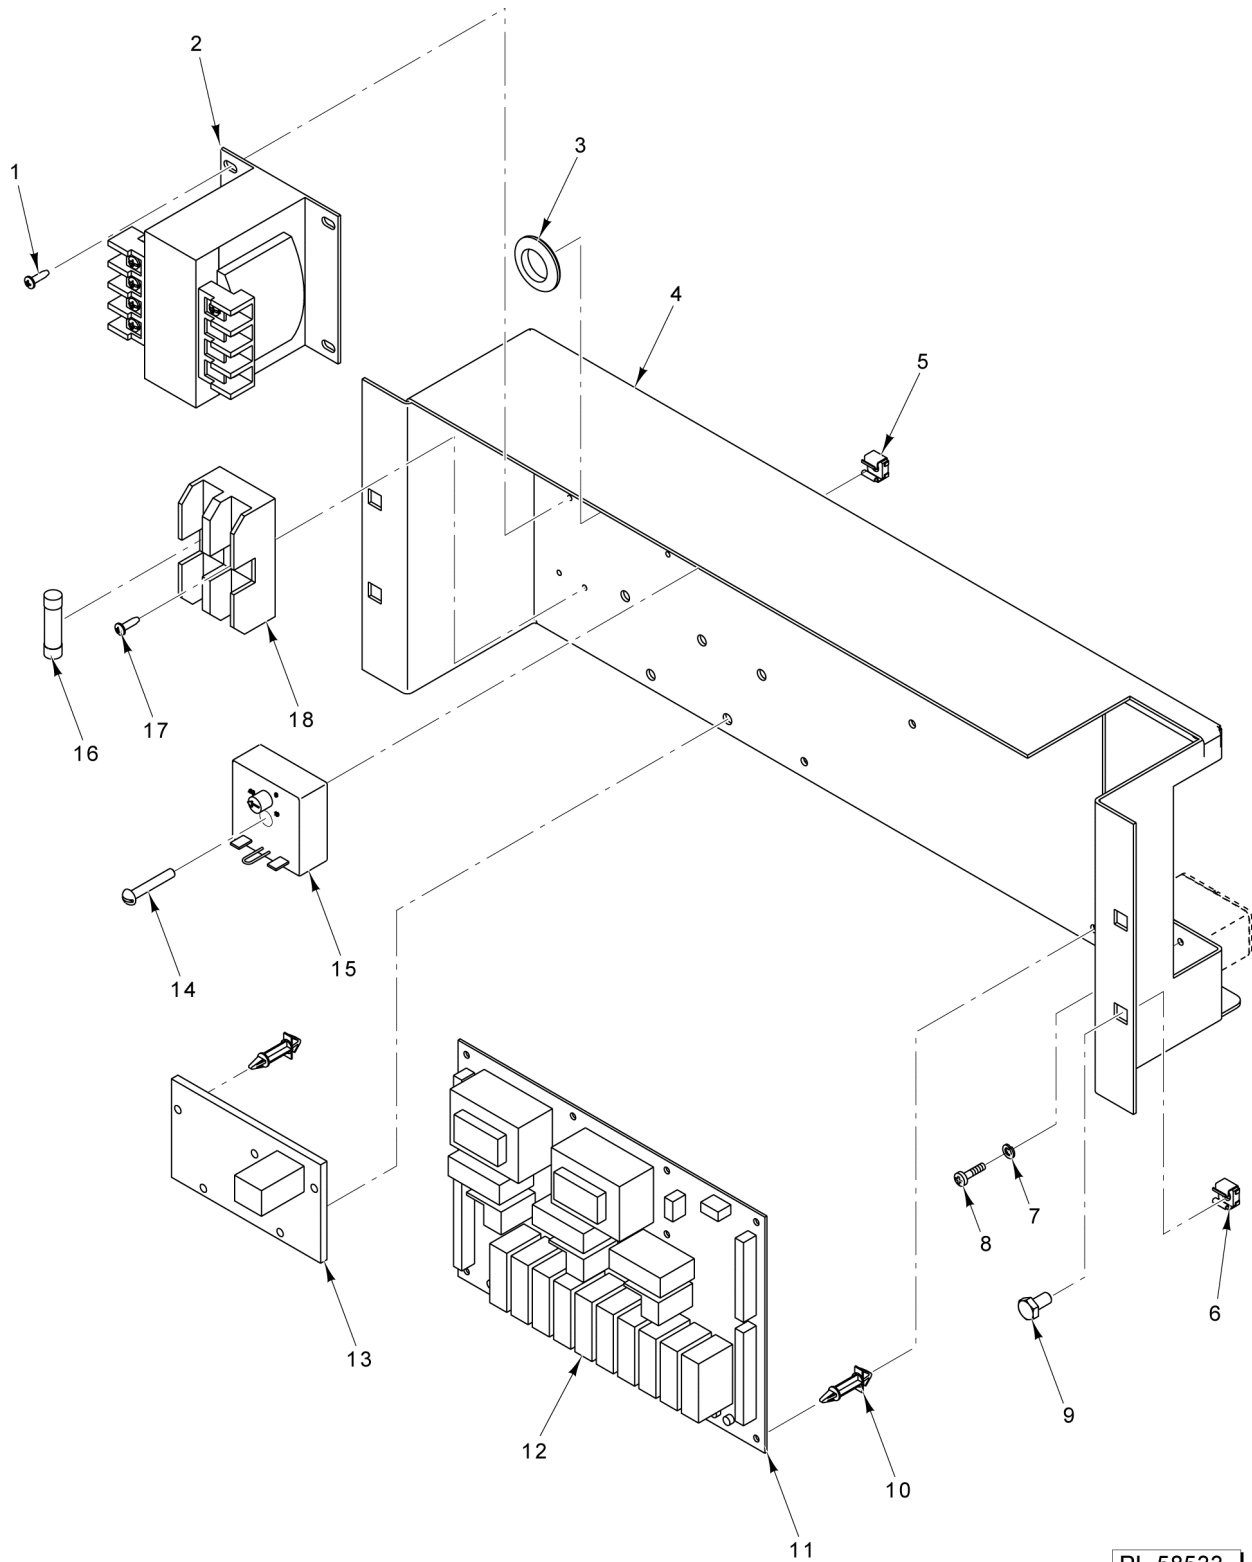

PL-58533

LOW VOLTAGE ELECTRICAL COMPONENTS

LOW VOLTAGE ELECTRICAL COMPONENTS

ILLUS. PL-58533	PART NO.	NAME OF PART	AMT.
1	SD-019-29	Self-Tapping Screw 6-20 x 1/2 Phil. Pan Hd., Type B.....	4
2	00-294500-046-1	Transformer (150 VA, 50/60 Hz.) (208/240/480V - 120V).....	2
3	00-844125-00001	Grommet 3/4 In. I.D.....	2
4	00-857038-00001	Box - Low Voltage Control.....	1
5	NS-049-01	Panel Nut 10-24.....	4
6	NS-049-03	Panel Nut 1/4-20.....	4
7	WL-003-09	Lockwasher #6 Helical.....	2
8	SC-113-10	Mach. Screw 4-40 x 3/8 Phil. Pan Hd.....	2
9	SC-036-14	Cap Screw 1/4-20 x 1/2 Hex Hd.....	4
10	00-857060-00001	Standoff - Dual Circuit Board.....	10
11	00-857056-00001	Board - Control (Incls. Relays).....	1
12	00-857399-00001	Relay.....	AR
13	00-844069-00001	Control - Low Water.....	1
14	SC-021-96	Mach. Screw 10-24 x 1-1/4 Slotted Rd. Hd. (SST).....	1
15	00-857067-00001	Timer - Delay.....	1
16	00-423986-00001	Fuse - Power (KTK-R-3) (3 Amp., 600 V.) (Time Delay).....	2
17	SD-019-29	Self-Tapping Screw 6-20 x 1/2 Phil. Pan Hd., Type B.....	2
18	00-855028-00001	Block - Fuse.....	1