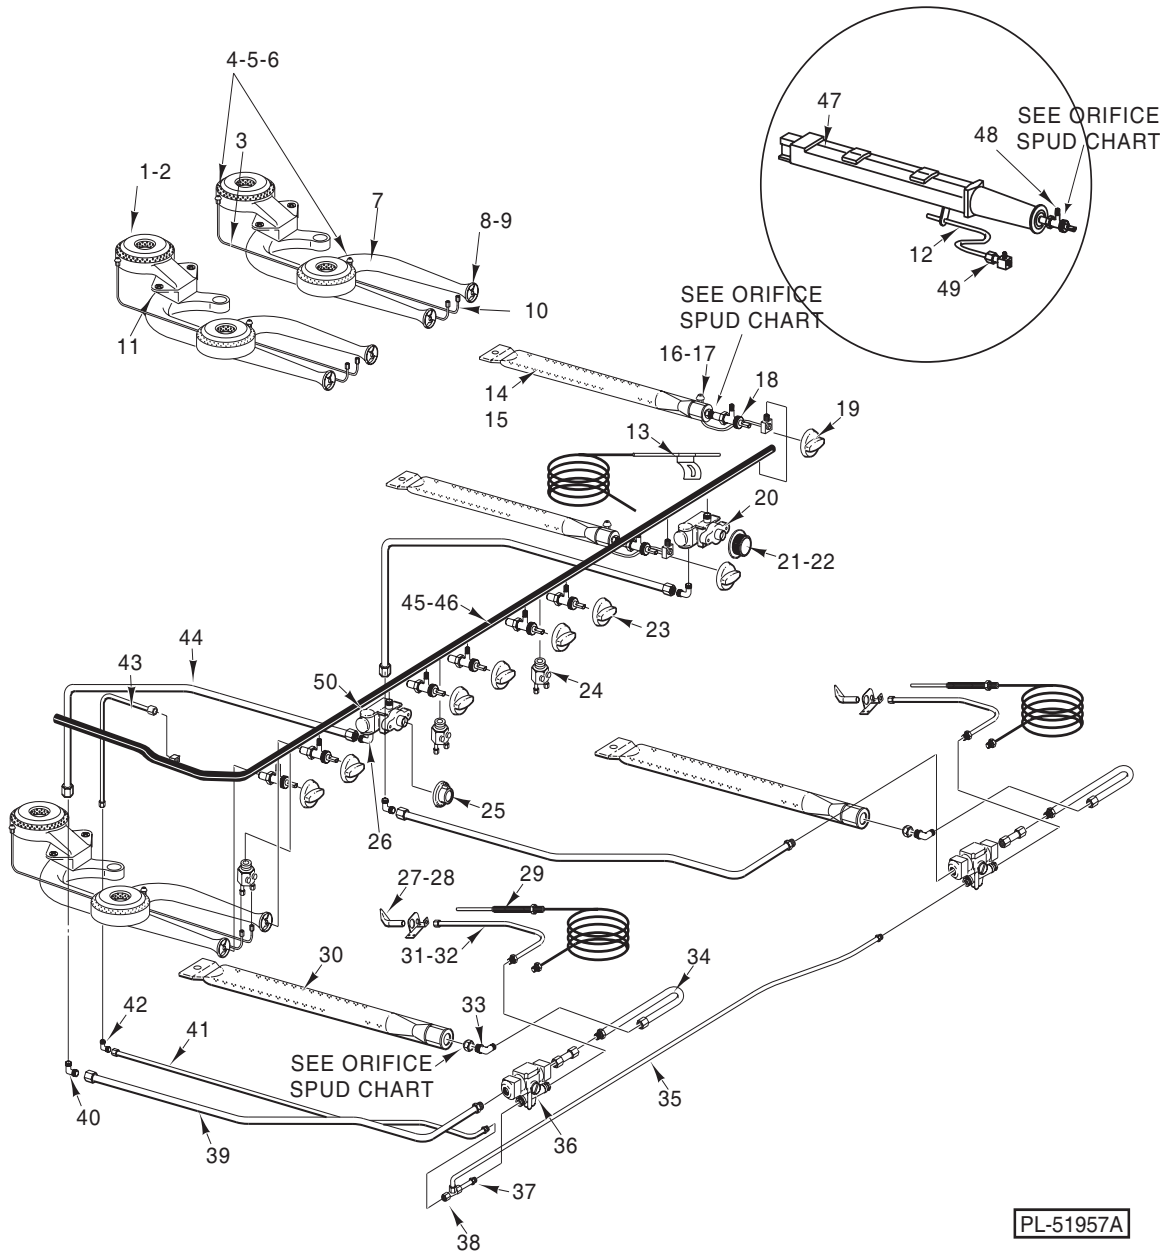

GAS COMPONENTS EG160/EG260

ILLUS. PL-51957A	PART NO.	NAME OF PART	AMT.
1	00-426210-000G1	Rear Burner Assy.	AR
2	00-413302-00001	Clip - Pilot Mounting	AR
3	00-428114-000G1	Tube - Pilot Assy. (Rear)	AR
4	00-412063-00002	Tip - Pilot	AR
5	FP-047-14	Nut - Compression ³/₁₆	AR
6	FP-077-23	Sleeve - Tube ³/₁₆ Compression	AR
7	00-426211-000G1	Front Burner Assy.	AR
8	00-404060-00001	Shutter - Air	AR
9	SD-035-59	Self-Tapping Screw 10-24 x ³/₈ Sl. Pan Hd., Type F	AR
10	00-428113-000G1	Tube - Pilot Assy. (Front)	AR