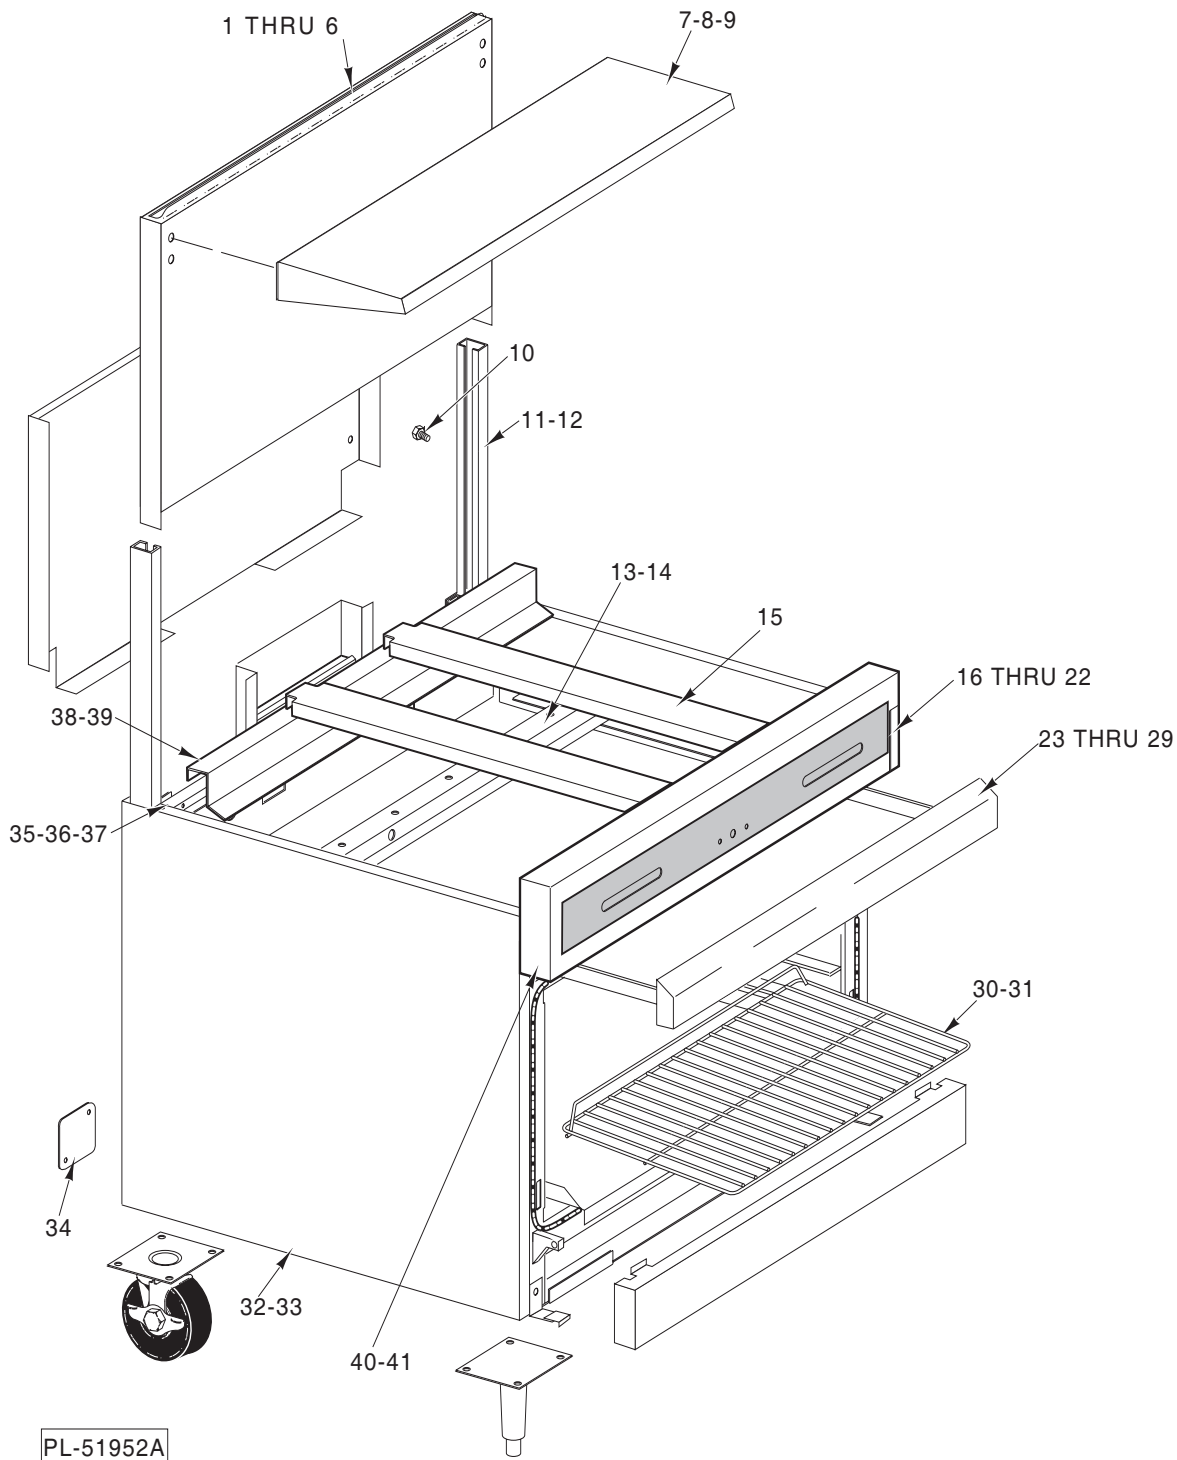

OVEN

OVEN

ILLUS. PL-51952A	PART NO.	NAME OF PART	AMT.
1	00-417330-00001	Back-Splasher (24" High)(EG24)(SST)	AR
2	00-417331-00001	Back-Splasher (24" High)(EG36)(SST)	AR
3	00-417334-00001	Back-Splasher (24" High)(EG260)(SST)	AR
4	00-417333-00001	Back-Splasher (24" High)(EG60/160)(SST)	AR
5	SC-081-78	Mach. Screw 1/4 x 2 1/2 Rd. Hd. Slotted	AR
6	NS-046-52	Nut - 1/4-20 Hex "Keps"	AR
7	00-417243-000G1	Shelf (SST)(EG24)	AR
8	00-417244-000G1	Shelf (SST)(EG36)	AR
9	00-417246-000G1	Shelf (SST)(EG60/160/260)	AR
10	SD-032-07	Self-Tapping Screw 10-24 x 1/2 Hex Washer Hd., Type TT	AR
11	00-422118-00001	Channel - Bayonet Back (31.25 x 1.812)	AR
12	00-417221-00001	Channel - Bayonet (28.672 x 1.812 x 1.812)	AR
13	00-417360-00001	Support - Open Top Burner (EG24/EG60)	AR
14	00-417361-00001	Support - Open Top Burner (EG36/EG60/EG160/EG260)	AR
15	00-417234-00001	Support - Grate	AR
16	00-417595-00001	Panel - Manifold Cover (EG24)	AR
17	00-417623-00001	Panel - Manifold Cover (EG24)	AR
18	00-417596-00001	Panel - Manifold Cover (EG36/160)	AR
19	00-417624-00001	Panel - Manifold Cover (EG36)	AR
20	00-417604-00001	Panel - Manifold Cover (EG60)	AR
21	00-417592-00001	Panel - Manifold Cover (EG60)	AR
22	00-417598-00001	Panel - Manifold Cover (EG260)	AR
23	00-417672-000G1	Drip Pan Handle Assy. (Broiler/Griddle 24")	AR
24	00-417631-00001	Drip Pan Assy. (24")	AR
25	00-417206-00001	Drip Pan Assy. (12")	AR
26	00-417229-00001	Pan-Drip (36")	AR
27	00-417208-00001	Handle Assy. - Drip Pan (12")	AR
28	00-417230-00001	Handle Assy. - Drip Pan (24")	AR
29	00-424920-00001	Handle Assy. - Drip Pan (36")	AR
30	00-413300-00001	Rack - Oven (EG36/EG60/EG260)	AR
31	00-417248-00001	Rack - Oven (EG24)	AR
32	00-417212-00003	Panel - Side (RH or LH) (SST)	AR
33	00-417662-00002	Panel - Side (RH)(PTD) (EG260)	AR
34	00-421318-00001	Cover - Power Inlet (All Models Except 12" Open Top & 24" & 36" Griddles)	AR
35	00-417232-00001	Channel - Front & Rear Top (EG24)	AR
36	00-417203-00001	Channel - Front & Rear Top (EG60)	AR
37	00-417202-00001	Channel - Front & Rear Top (EG36/EG160/EG260)	AR
38	00-417613-00001	Deflector - Heat (Center)	AR
39	00-417614-00001	Deflector - Heat (RH & LH)	AR
40	00-422003-00001	Front - Top End Cap (LH)	AR
41	00-422003-00002	Front - Top End Cap (RH)	AR