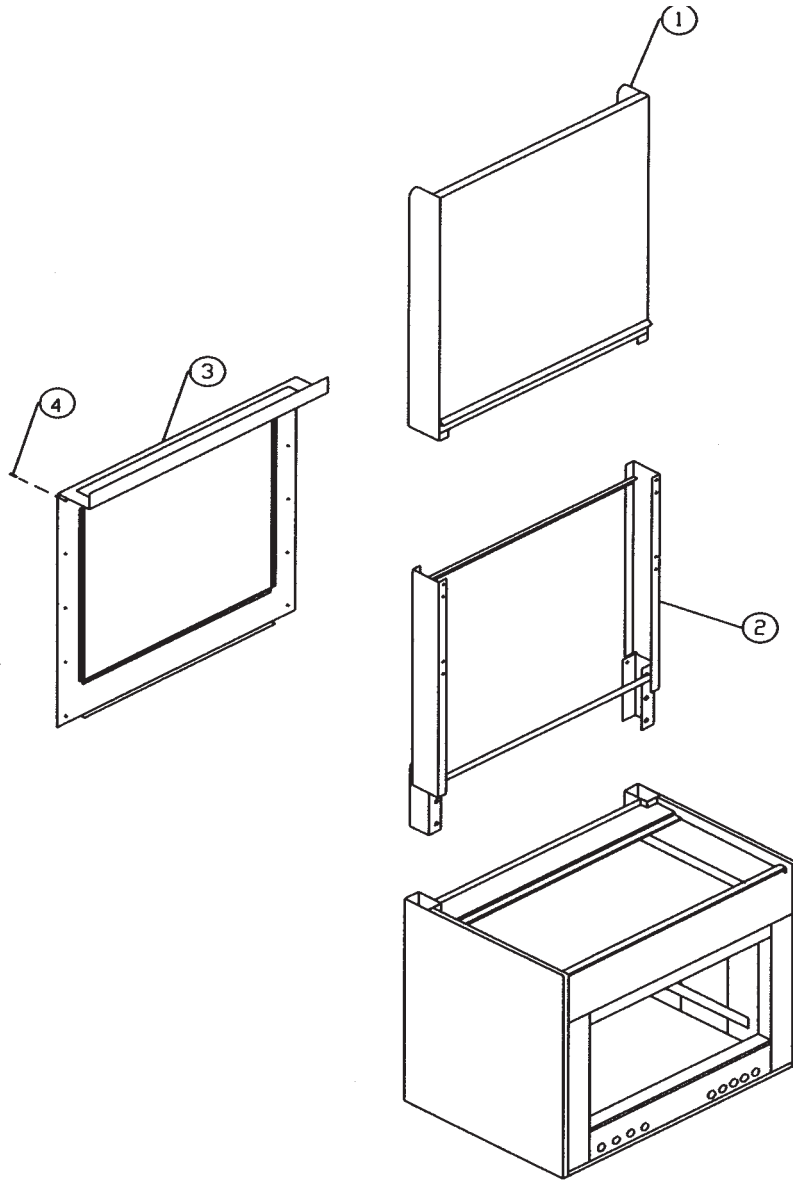

Fig. 8

Riser Kit Without Shelf Parts List

ILLUS. Fig. 8	PART NO.	NAME OF PART	AMT.
1	00-767548-0000A	Single Deck Riser Panel, SST .....	1
2	00-788576-0000A	Channel Support Kit .....	1
3	00-707514-0000A	Back Panel, Single Deck Assy. ....	1
4	00-730228	Screw, 10-24 X 1/2 Phil .....	14

Fig. 9

Riser Kit With Single Shelf Parts List

ILLUS. Fig. 9	PART NO.	NAME OF PART	AMT.
1	00-767547-0000A	Single Deck Hi-Shelf Panel, SST .....	1
2	00-706289	Top Shelf S/S 36" .....	1
3	00-715089	Shelf Bracket L-Plated .....	1
4	00-788576-0000A	Channel Support Kit .....	1
5	00-707514-0000A	Back Panel Single Deck Assy. ....	1
6	00-715090	Shelf Bracket R-Plated .....	1
7	00-730228	Screw, 10-24 X 1/2 Phil .....	14

Fig. 10

**Double Deck Riser Kit Without Shelves Parts List**

ILLUS. Fig. 10	PART NO.	NAME OF PART	AMT.
1	00-767580-0000A	Double Deck Riser Panel, SST .....	1
2	00-788577-0000A	Channel Support Kit .....	1
3	00-707519-0000A	Back Panel Double Deck Assy. ....	1
4	00-730228	Screw, 10-24 X 1/2 Phil .....	16