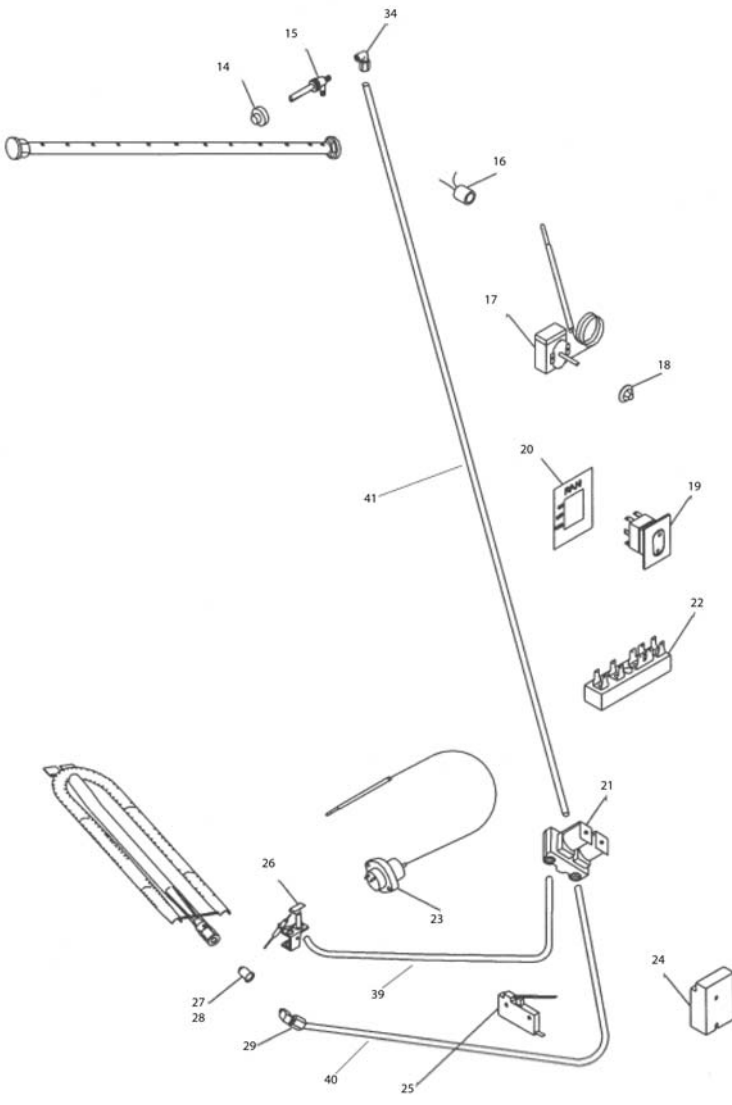

Standard Oven

Convection Oven

Fig. 4

Oven Parts

ILLUS. Fig. 4	PART NO.	NAME OF PART	AMT.
1	00-707858-0000A	Oven Door Complete, Stainless .....	1
2	00-715504	Door Handle .....	1
3	00-719621	Door Handle Bracket, Left .....	1
4	00-719622	Door Handle Bracket, Right .....	1
5	00-707859-000AP	Oven Bottom, Porcelain .....	1
6	00-707854-000AP	Oven Side Liner, Left .....	1
7	00-707855-000AP	Oven Side Liner, Right .....	1
8	00-715060-000A2	Oven Rack .....	1
9	00-715026-00002	Oven Rack Guide Assy., Left or Right .....	1
10	00-788596-0000A	Terminal Block .....	1
11	00-751316-0000A	Motor & Fan Assy. (115V) .....	1
12	00-751655-0000A	Motor Mounting Plate Assy. ....	1
13	00-715106	Fan Blower Wheel Only (8" x 2 1/2") .....	1
14	00-715107-00002	Motor Only (115V) .....	1
15	00-751341-0000A	Snorkler Tube .....	1
16	00-718341	Oven Rack (26 1/8" x 21") .....	1
17	00-714941	Oven Rack Guide, Left .....	1
18	00-714942	Oven Rack Guide, Right .....	1
19	00-720666	Top Door Seal .....	1
	00-720667	Bottom Door Seal .....	1
20	00-720668	Right Side Door Seal .....	1
	00-720669	Left Side Door Seal .....	1
21	00-751355-000A2	Vent Tube Assy. ....	1
22	00-751369-0000A	Flue Duct Assy. ....	1
23	00-751351	Fan Cover Front Shield .....	1
24	00-715138	Sleeve/Spacer .....	1
	00-715016	LH Counterweight Arm .....	1
	00-715017	RH Counterweight Arm .....	1
	00-715064	Hinge Pin .....	1
	00-715063	Hinge Pin Bushing .....	1
	00-707843-0000A	Flue Box (Standard Oven) .....	1
	00-751444-0000A	Flue Box (Convection Oven) .....	1
	00-730022	Screw (Door Handle Bracket) .....	1
	00-719868	Washer (Door Handle Bracket) .....	1
	00-706058	Oven Burner Deflector .....	1

Control System • Convection Oven

Fig. 5

Control System • Standard Oven

Fig. 6