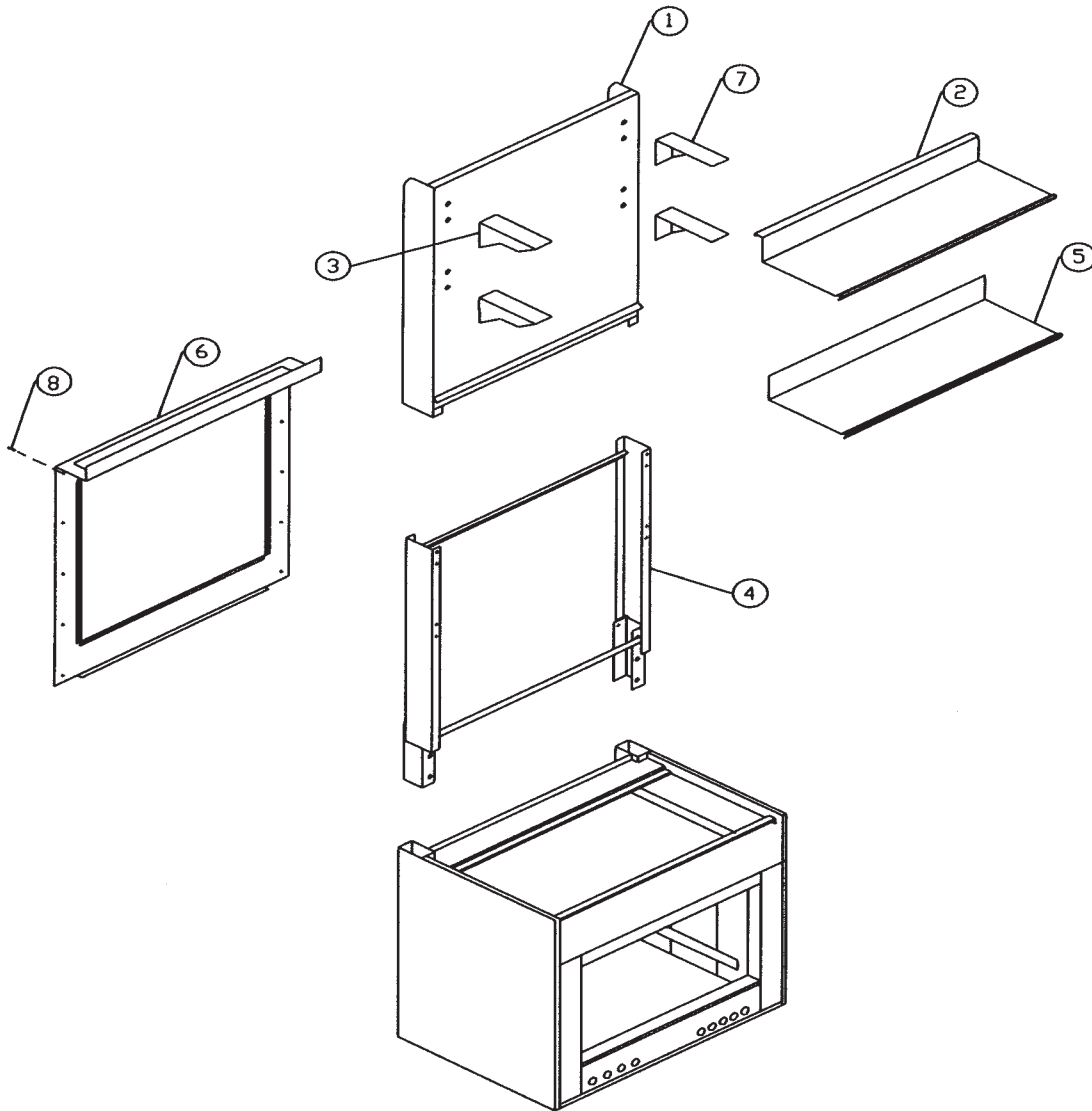

Fig. 9

Riser Kit With Single Shelf Parts List

ILLUS. Fig. 9	PART NO.	NAME OF PART	AMT.
1	00-767547-0000A	Single Deck Hi-Shelf Panel, SST .....	1
2	00-706289	Top Shelf S/S 36" .....	1
3	00-715089	Shelf Bracket L-Plated .....	1
4	00-788576-0000A	Channel Support Kit .....	1
5	00-707514-0000A	Back Panel Single Deck Assy. ....	1
6	00-715090	Shelf Bracket R-Plated .....	1
7	00-730228	Screw, 10-24 X 1/2 Phil .....	14

Fig. 10

**Double Deck Riser Kit Without Shelves Parts List**

ILLUS. Fig. 10	PART NO.	NAME OF PART	AMT.
1	00-767580-0000A	Double Deck Riser Panel, SST .....	1
2	00-788577-0000A	Channel Support Kit .....	1
3	00-707519-0000A	Back Panel Double Deck Assy. ....	1
4	00-730228	Screw, 10-24 X 1/2 Phil .....	16

Fig. 11

**Double Deck Riser Kit With Shelves Parts List**

ILLUS. Fig. 11	PART NO.	NAME OF PART	AMT.
1	00-767579-0000A	Double Deck Hi-Shelf Panel, SST .....	1
2	00-706289	Top Shelf, S/S 36" .....	1
3	00-715089	Shelf Bracket L-Plated .....	2
4	00-788577-0000A	Channel Support Kit .....	1
5	00-707509-0000A	Lower Shelf, S/S 36" .....	1
6	00-707519-0000A	Back Panel Double Deck Assy. ....	1
7	00-715090	Shelf Bracket R-Plated .....	2
8	00-730228	Screw, 10-24 X 1/2 Phil .....	16