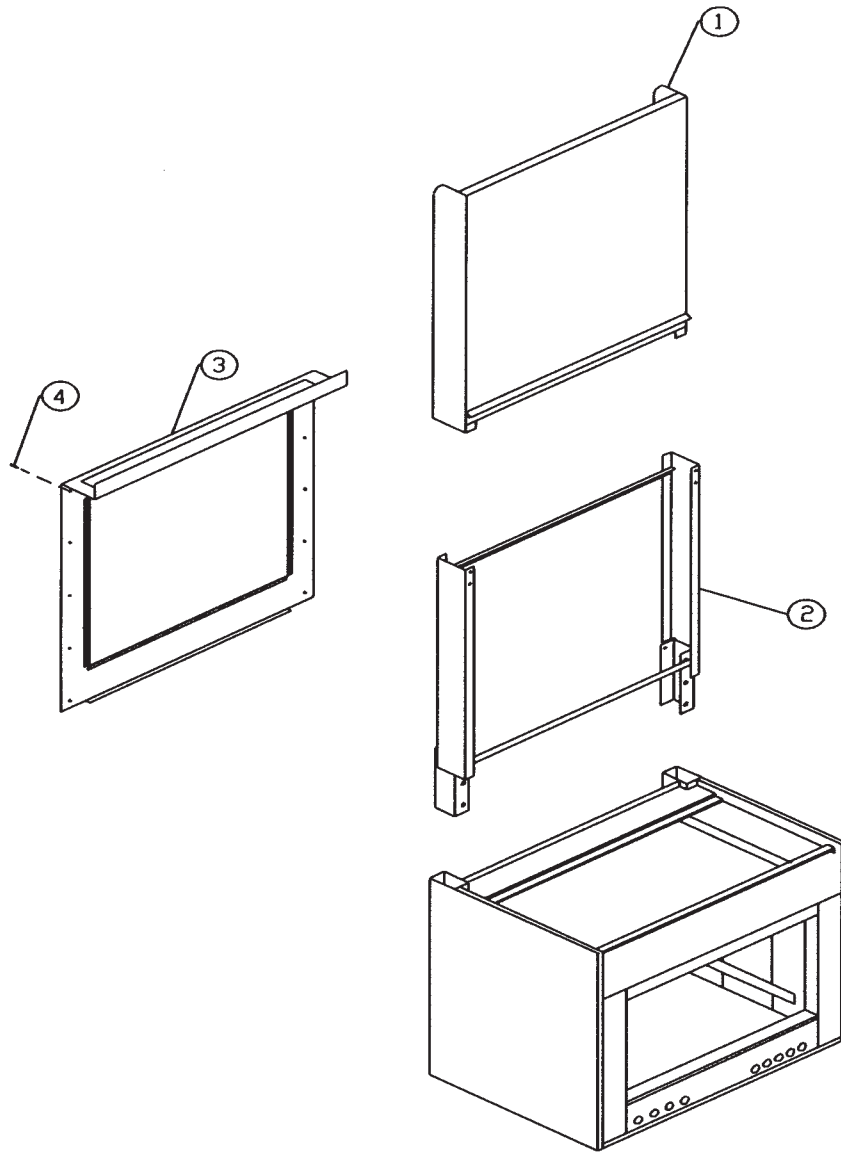

### Body Parts/Shelves Risers Parts List

ILLUS. Fig. 7	PART NO.	NAME OF PART	AMT.
1	00-769146-0000A	Riser, 12" SST Stub .....	1
	00-769159-0000A	Riser, 18" SST Stub .....	1
	00-769172-0000A	Riser, 24" SST Stub .....	1
	00-769185-0000A	Riser, 36" SST Stub .....	1
2	00-715089	Shelf Bracket L-Plated .....	1
3	00-786107-0000A	Channel, Side Super DD (Left Hand) .....	1
	00-786108-0000A	Channel, Side Super DD (Right Hand) .....	1
4	00-767579-0000A	Double Deck Hi-Shelf Front .....	1
5	00-706252	Back Panel Double Deck .....	1
6	00-715090	Shelf Bracket R-Plated .....	1
7	00-706289	Top Shelf S/S 36" .....	1
8	00-707509-0000A	Lower Shelf S/S 36" .....	1
9	00-763698	Right Side Stainless Plant On .....	1
10	00-763699	Left Side Stainless Plant On .....	1
11	00-706393	Left Oven Post Cover, Stainless .....	1
12	00-706115	Oven Control Panel, Stainless .....	1
13	00-706117	Oven Control Panel Insert, Stainless .....	1
14	00-751609	Oven Control Panel Insert, Stainless - KFS .....	1
15	00-706129-00001	Manifold Cover 36" S/S .....	1
16	00-706361-00001	Manifold Cover 24" S/S .....	1
17	00-706359-00001	Manifold Cover 18" S/S .....	1
18	00-706357-00001	Manifold Cover 12" S/S .....	1
19	00-706163	Burner Box Panel (Kick Plate) Painted .....	1
20	00-706164	Burner Box Panel (Kick Plate) Stainless .....	1
21	00-766827-0000A	Roll Front - Bull Nose 12" .....	1
22	00-766828-0000A	Roll Front - Bull Nose 18" .....	1
23	00-766830-0000A	Roll Front - Bull Nose 24" .....	1
24	00-766832-0000A	Roll Front - Bull Nose 36" .....	1
	00-706207	Panel, 12" Stub Back (Alumz) .....	1
	00-706208	Panel, 18" Stub Back (Alumz) .....	1
	00-706210	Panel, 24" Stub Back (Alumz) .....	1

Fig. 8

Riser Kit Without Shelf Parts List

ILLUS. Fig. 8	PART NO.	NAME OF PART	AMT.
1	00-767548-0000A	Single Deck Riser Panel, SST .....	1
2	00-788576-0000A	Channel Support Kit .....	1
3	00-707514-0000A	Back Panel, Single Deck Assy. ....	1
4	00-730228	Screw, 10-24 X 1/2 Phil .....	14