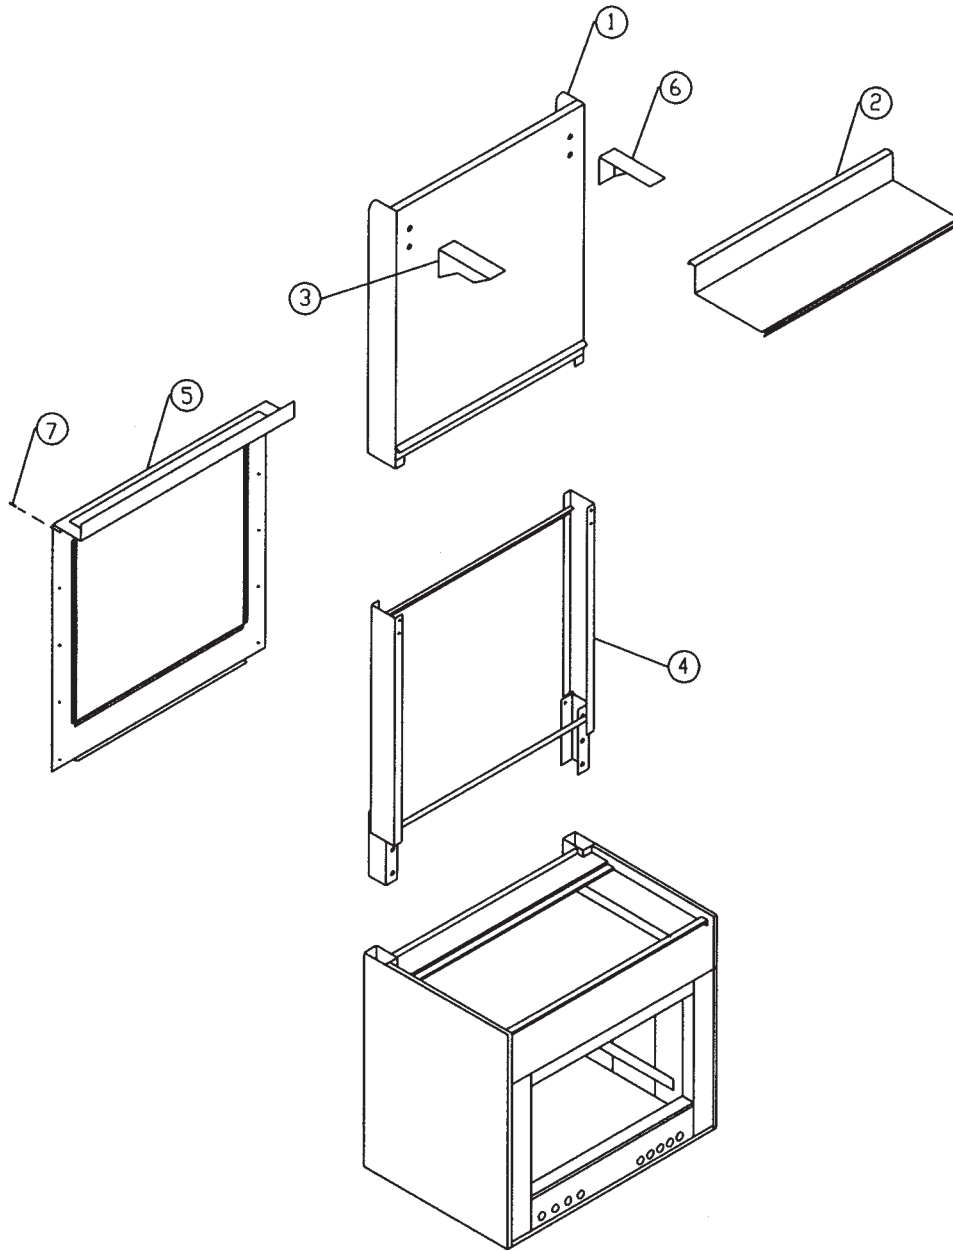

### Body Parts/Shelves Risers Parts List

ILLUS. Fig. 7	PART NO.	NAME OF PART	AMT.
1	00-769146-0000A	Riser, 12" SST Stub .....	1
	00-769159-0000A	Riser, 18" SST Stub .....	1
	00-769172-0000A	Riser, 24" SST Stub .....	1
	00-769185-0000A	Riser, 36" SST Stub .....	1
2	00-715089	Shelf Bracket L-Plated .....	1
3	00-786107-0000A	Channel, Side Super DD (Left Hand) .....	1
	00-786108-0000A	Channel, Side Super DD (Right Hand) .....	1
4	00-767579-0000A	Double Deck Hi-Shelf Front .....	1
5	00-706252	Back Panel Double Deck .....	1
6	00-715090	Shelf Bracket R-Plated .....	1
7	00-706289	Top Shelf S/S 36" .....	1
8	00-707509-0000A	Lower Shelf S/S 36" .....	1
9	00-763698	Right Side Stainless Plant On .....	1
10	00-763699	Left Side Stainless Plant On .....	1
11	00-706393	Left Oven Post Cover, Stainless .....	1
12	00-706115	Oven Control Panel, Stainless .....	1
13	00-706117	Oven Control Panel Insert, Stainless .....	1
14	00-751609	Oven Control Panel Insert, Stainless - KFS .....	1
15	00-706129-00001	Manifold Cover 36" S/S .....	1
16	00-706361-00001	Manifold Cover 24" S/S .....	1
17	00-706359-00001	Manifold Cover 18" S/S .....	1
18	00-706357-00001	Manifold Cover 12" S/S .....	1
19	00-706163	Burner Box Panel (Kick Plate) Painted .....	1
20	00-706164	Burner Box Panel (Kick Plate) Stainless .....	1
21	00-766827-0000A	Roll Front - Bull Nose 12" .....	1
22	00-766828-0000A	Roll Front - Bull Nose 18" .....	1
23	00-766830-0000A	Roll Front - Bull Nose 24" .....	1
24	00-766832-0000A	Roll Front - Bull Nose 36" .....	1
	00-706207	Panel, 12" Stub Back (Alumz) .....	1
	00-706208	Panel, 18" Stub Back (Alumz) .....	1
	00-706210	Panel, 24" Stub Back (Alumz) .....	1

Fig. 8

Riser Kit Without Shelf Parts List

ILLUS. Fig. 8	PART NO.	NAME OF PART	AMT.
1	00-767548-0000A	Single Deck Riser Panel, SST .....	1
2	00-788576-0000A	Channel Support Kit .....	1
3	00-707514-0000A	Back Panel, Single Deck Assy. ....	1
4	00-730228	Screw, 10-24 X 1/2 Phil .....	14