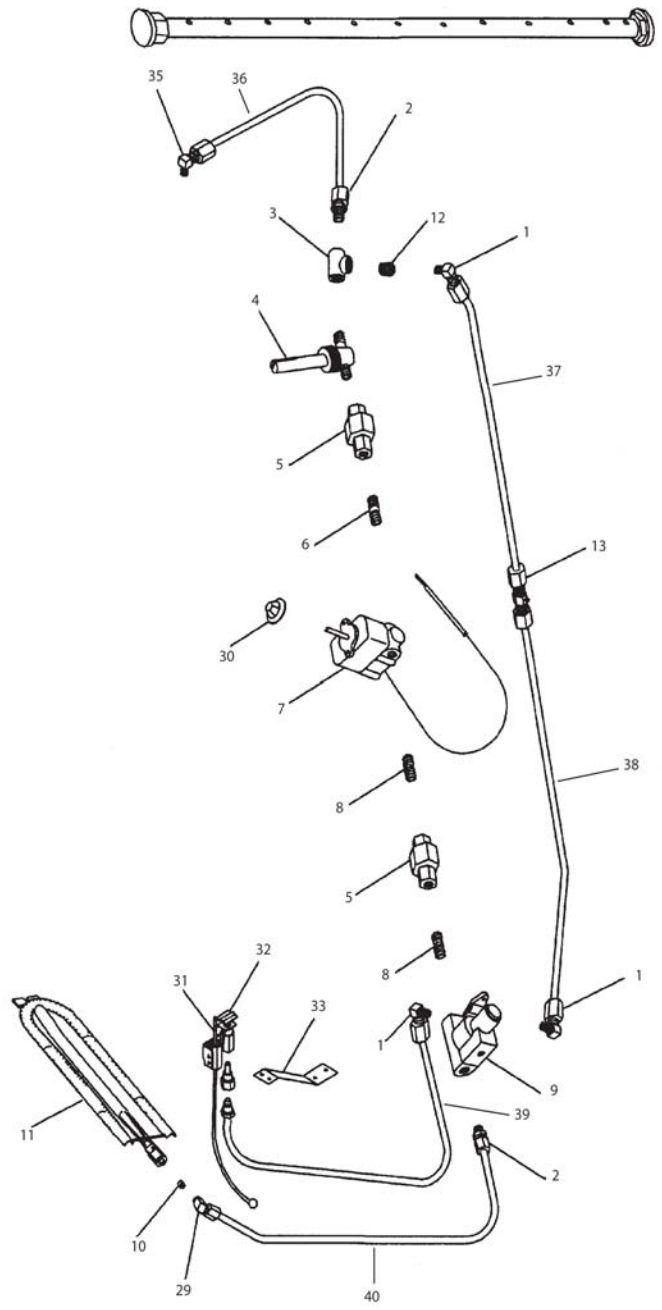

Control System • Standard Oven

Fig. 6