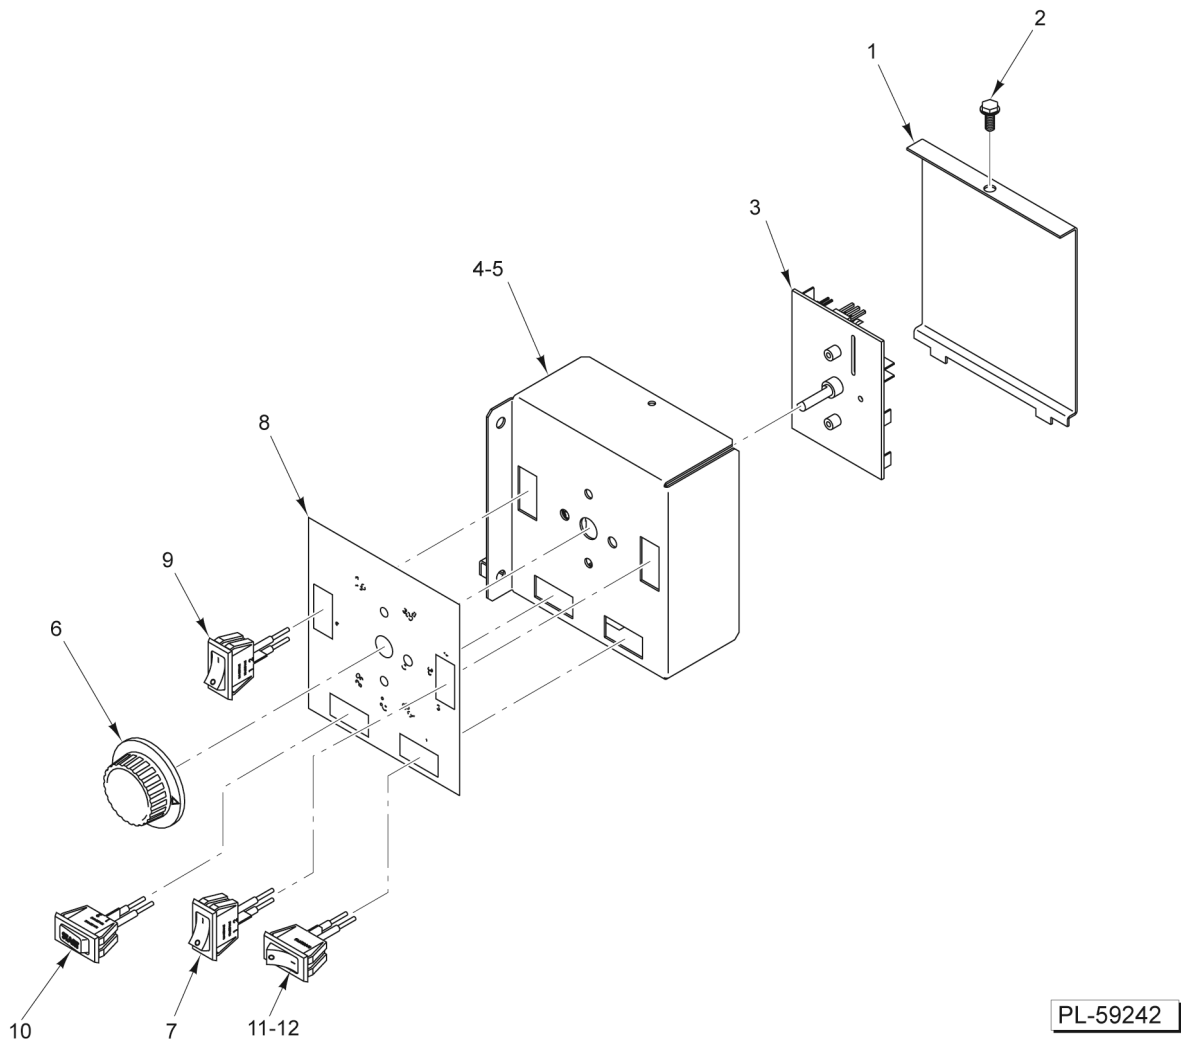

**CATALOG OF
REPLACEMENT
PARTS**

**GRA, GRAF, GRBD, & GRBDF
SERIES GAS FRYER**

Table of Contents

5	CONTROL BOX
7	POWER SUPPLY BOX
9	BODY UNIT (STAND-ALONE)
11	BODY UNIT (BATTERY)
15	BURNER COMPONENTS (STAND-ALONE)
17	BURNER COMPONENTS (BATTERY)
19	GAS VALVE
21	GAS INLET MANIFOLD
23	TANK AND DRAIN (STAND-ALONE)
25	TANK AND DRAIN (BATTERY)
27	OIL RETURN (BATTERY)
29	FILTER ASSEMBLY
31	BASKETLIFT COMPONENTS (OPTIONAL)
33	RECOMMENDED SPARE PARTS LIST

PL-59242

CONTROL BOX

CONTROL BOX

ILLUS.	PART NO.	NAME OF PART	AMT.
PL-PL-59242			
1	00-957822-00001	Cover - Control Box.....	1
2	SD-032-07	Self-Tapping Screw 10-24 x 1/2 Hex Washer Hd., Type TT.....	1
3	00-956926-000G1	Control Assy. - Behind Door (W/no LED's).....	1
4	00-499716-00001	Plate - Control Mounting (LH).....	1
5	00-499716-00002	Plate - Control Mounting (RH) (2G4, 2G6, 2G8, 3G4, 3G6, 3G8, 4G4, 4G6, & 4G8)	1
6	00-411242-00001	Knob.....	1
7	00-427755-000G1	Switch Assy. - Power.....	1
8	00-956827-00002	Overlay.....	1
9	00-427755-000G1	Switch- Rocker S.P.S.T.....	1
10	00-427755-000G2	Switch Assy. (Start).....	1
11	00-427755-000G1	Switch Assy. - Power (Filter).....	1
12	00-426251-00002	Plug - Switch (Non-Filter).....	1

- 22 00-419967-00005 Cord - Power
 23 00-419967-00003 Jumper - Extension
 24 00-428685-000G2 Box - Power Supply
 25 00-428685-000G5 Box - Power Supply
PARTS NOT ILLUSTRATED

PL-59243

POWER SUPPLY BOX

POWER SUPPLY BOX