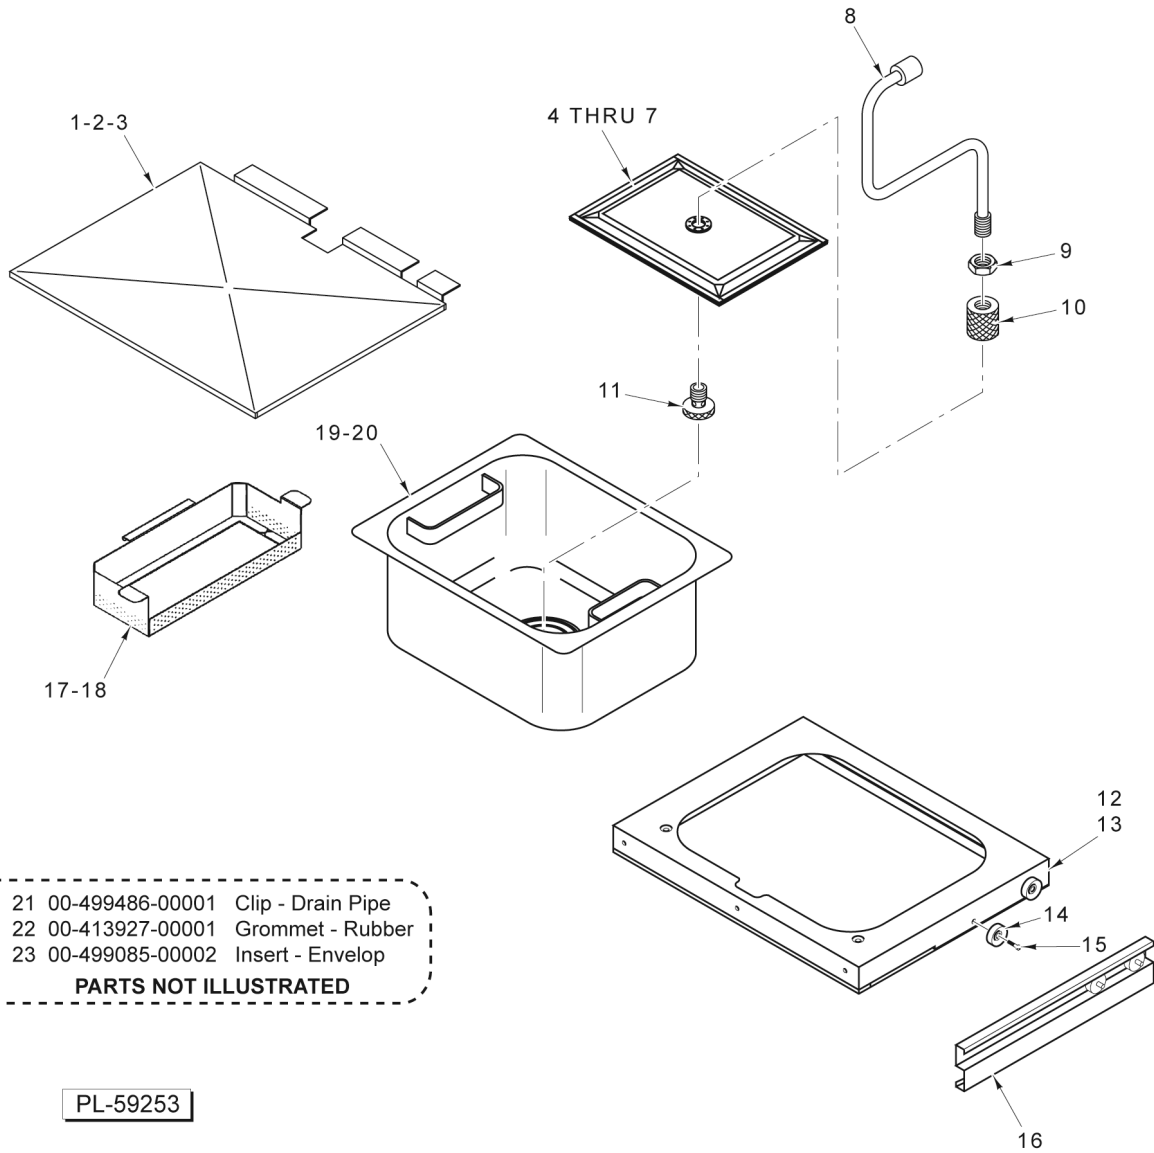

FILTER ASSEMBLY

FILTER ASSEMBLY

ILLUS.	PART NO.	NAME OF PART	AMT.
PL-59253			
1	00-428677-00001	Splash Guard (G4 Series).....	1
2	00-428678-00001	Splash Guard (G6 Series).....	1
3	00-428911-00001	Splash Guard (G8 Series).....	1
4	00-499087-00001	Screen - Fine Mesh Filter (Metal).....	1
5	00-499085-00001	Insert - Filter Screen.....	1
6	00-499086-00001	Filter - Envelope (17.25 x 12.5).....	1
7	00-499089-00001	Clip - Filter.....	1
8	00-499081-000G3	Tube - Suction.....	1
9	NS-017-49	Jam Nut.....	1
10	00-499083-00002	Coupling.....	1
11	00-499084-00002	Knob.....	1
12	00-428180-000G4	Drawer Assy. (G4 Series) (Incls. Item 16).....	1
13	00-428180-000G5	Drawer Assy. (G6 & G8 Series) (Incls. Items 14, 15, & 16).....	1
14	00-426600-00002	Bearing - Roller.....	2
15	00-426600-00003	Screw 1/4-20.....	2
16	00-426600-000G1	Roller Guide Assy.....	1
17	00-426606-000G4	Basket - Scrap (G4 Series).....	1
18	00-426606-000G6	Basket - Scrap (G6 & G8 Series).....	1
19	00-497374-000G1	Vessel Assy. (G4 Series).....	1
20	00-497374-000G2	Vessel Assy. (G6 & G8 Series).....	1
21	00-499486-00001	Clip - Drain Pipe.....	1
22	00-413927-00001	Grommet - Rubber.....	1
23	00-499085-00002	Insert - Fabric Envelope (11 x 15 In.).....	1