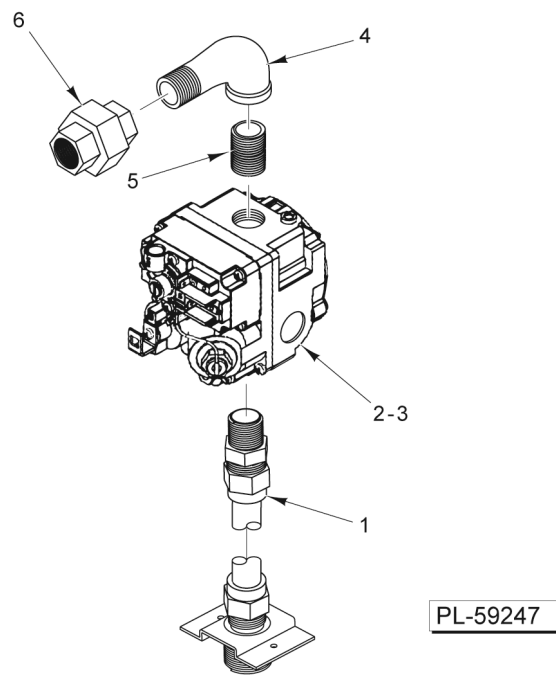

GAS VALVE

GAS VALVE

ILLUS.	PART NO.	NAME OF PART	AMT.
PL-PL-59247			
1	00-427882-000G3	Tube - Flex (Gas Inlet).....	1
2	00-410841-00028	Valve - Combination (NAT) (Electronic Ignition).....	1
3	00-410841-00029	Valve - Combination (LP) (Electronic Ignition).....	1
4	FP-013-17	Elbow - Street 1/2 x 90 Deg.....	1
5	FP-035-95	Pipe 1/2 x 2 TBE.....	1
6	FP-022-11	Union - Pipe.....	1