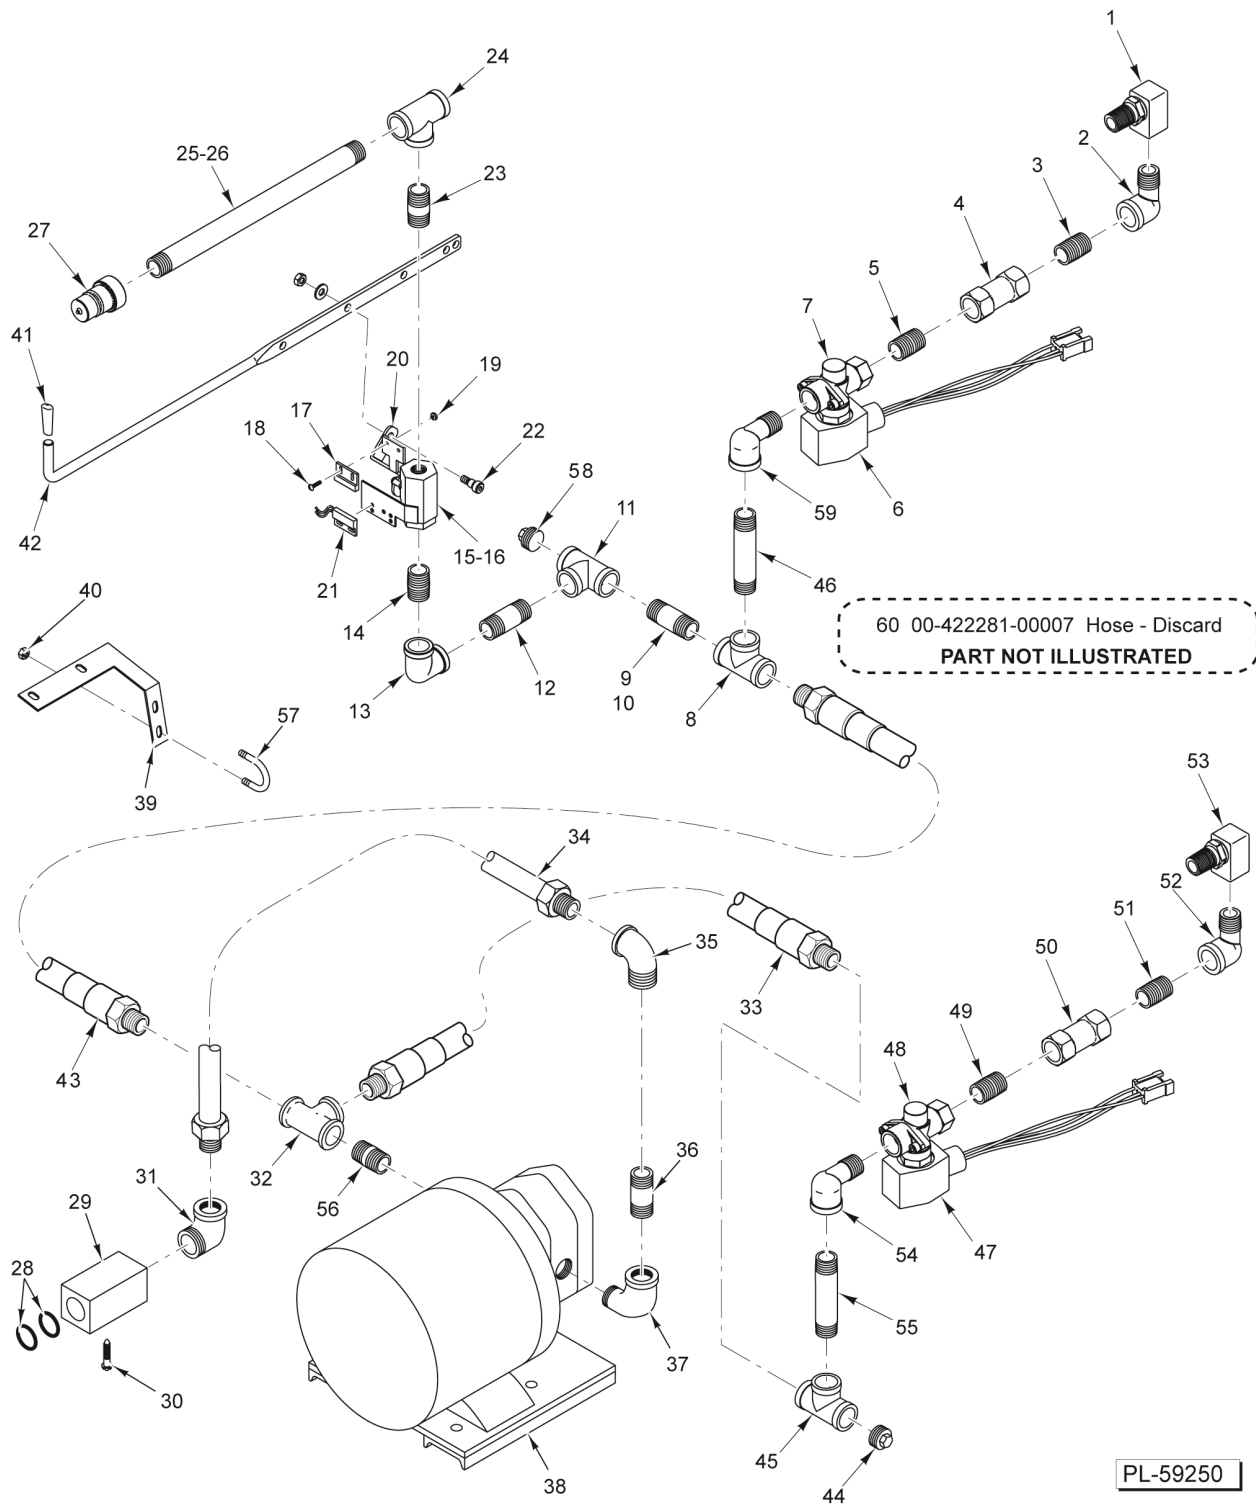

OIL RETURN (BATTERY)

OIL RETURN (BATTERY)

ILLUS.	PART NO.	NAME OF PART	AMT.
PL-PL-59250			
1	00-419251-00001	Fitting - 90 Deg. Swivel.....	1
2	FP-013-17	Elbow - Street 1/2 x 90 Deg.....	1
3	FP-035-91	Pipe 1/2 x 1-1/8 TBE.....	1
4	00-418786-00001	Valve - Check.....	1
5	FP-035-91	Pipe 1/2 x 1-1/8 TBE.....	1
6	00-428691-00002	Valve - Solenoid (120 V.).....	1
7	FP-035-91	Pipe 1/2 x 1-1/8 TBE.....	1
8	FP-019-25	Tee 1/2 x 1/2 x 1/2.....	1
9	FP-035-95	Pipe 1/2 x 2 TBE (2G4, 3G4, 4G4, & 2XG4).....	1
10	FP-059-63	Pipe 1/2 x 6 TBE (2G6, 2G8, 3G6, 3G8, 4G6, 4G8, 2XG6, & 2XG8).....	1
11	FP-019-25	Tee 1/2 x 1/2 x 1/2.....	1
12	FP-035-95	Pipe 1/2 x 2 TBE.....	1
13	FP-077-68	Elbow 1/2 x 90 Deg.....	1
14	FP-035-91	Pipe 1/2 x 1-1/8 TBE.....	1
15	00-428694-000G1	Valve - Discard (LH) (Incls. Items 16 thru 21).....	1
16	00-428753-00001	Valve - Oil Discharge.....	1
17	00-426801-00002	Magnet - Switch Element Head.....	1
18	SC-018-55	Mach. Screw 4-40 x 1/2 Phil. Pan Hd.....	4
19	NS-044-01	Nut Assy. 4-40 KEPS.....	4
20	00-428697-00001	Actuator - Oil Discharge.....	1
21	00-426805-000G2	Switch Assy.....	1
22	SC-116-19	Shoulder Bolt 1/4-20 x 3/4.....	1
23	FP-035-94	Pipe 1/2 x 1-1/2 TBE.....	1
24	FP-019-25	Tee 1/2 x 1/2 x 1/2.....	1
25	FP-036-91	Pipe 1/2 x 9-1/2 TBE (2G4, 2G6, 3G4, 3G6, G4G4, 4G6, 2XG4, & 2XG6).....	1
26	FP-090-81	Pipe 1/2 x 13-1/2 TBE (2G8, 3G8, 4G8, & 2XG8).....	1
27	00-418781-00001	Disconnect - Male.....	1
28	00-426567-00002	O-Ring (Viton).....	2
29	00-426567-00003	Receptacle - Oil Suction.....	1
30	SC-114-01	Mach. Screw 10-32 x 3/8 Hex Washer Hd.....	1
31	FP-013-17	Elbow - Street 1/2 x 90 Deg.....	1
32	FP-019-25	Tee 1/2 x 1/2 x 1/2.....	1
33	00-426602-00001	Tube - Flex (12 In.) (2G4, 3G4, 4G4, 2XG6, & 2XG8).....	1
34	00-426602-00004	Tube - Flex (19 In.).....	1
35	FP-077-68	Elbow 1/2 x 90 Deg.....	1
36	FP-035-95	Pipe 1/2 x 2 TBE.....	1
37	FP-077-68	Elbow 1/2 x 90 Deg.....	1
38	00-417792-00005	Pump Motor Assy. (115 V., 60 Hz.) (8 G.P.M.).....	1
39	00-497087-00001	Bracket - Quick Disconnect (2XG4, 2XG6, & 2XG8).....	2
40	NS-046-52	Nut Assy. 1/4-20 Hex.....	1
41	00-416435-00002	Grip (Yellow).....	1
42	00-428693-00004	Rod - Pull Kleenscreen.....	1
43	00-426602-00001	Tube - Flex (12 In.) (2G4, 3G4, 4G4, 2XG6, & 2XG8).....	1
44	FP-028-14	Pipe - Plug 1/2 Sq. Hd.....	1
45	FP-019-25	Tee 1/2 x 1/2 x 1/2.....	1
46		Pipe.....	1
47	00-428691-00002	Valve - Solenoid (120 V.).....	1
48	FP-035-91	Pipe 1/2 x 1-1/8 TBE.....	1
49	FP-035-91	Pipe 1/2 x 1-1/8 TBE.....	1
50	00-418786-00001	Valve - Check.....	1
51	FP-035-91	Pipe 1/2 x 1-1/8 TBE.....	1
52	FP-013-17	Elbow - Street 1/2 x 90 Deg.....	1
53	00-419251-00001	Fitting - 90 Deg. Swivel.....	1
54		Elbow.....	1
55		Pipe.....	1
56	FP-035-91	Pipe 1/2 x 1-1/8 TBE.....	1
57	00-521820	U-Bolt.....	1
58	FP-028-14	Pipe - Plug 1/2 Sq. Hd.....	1
59		Elbow.....	1
60	00-422281-00007	Hose - Discard (6 Ft.).....	1