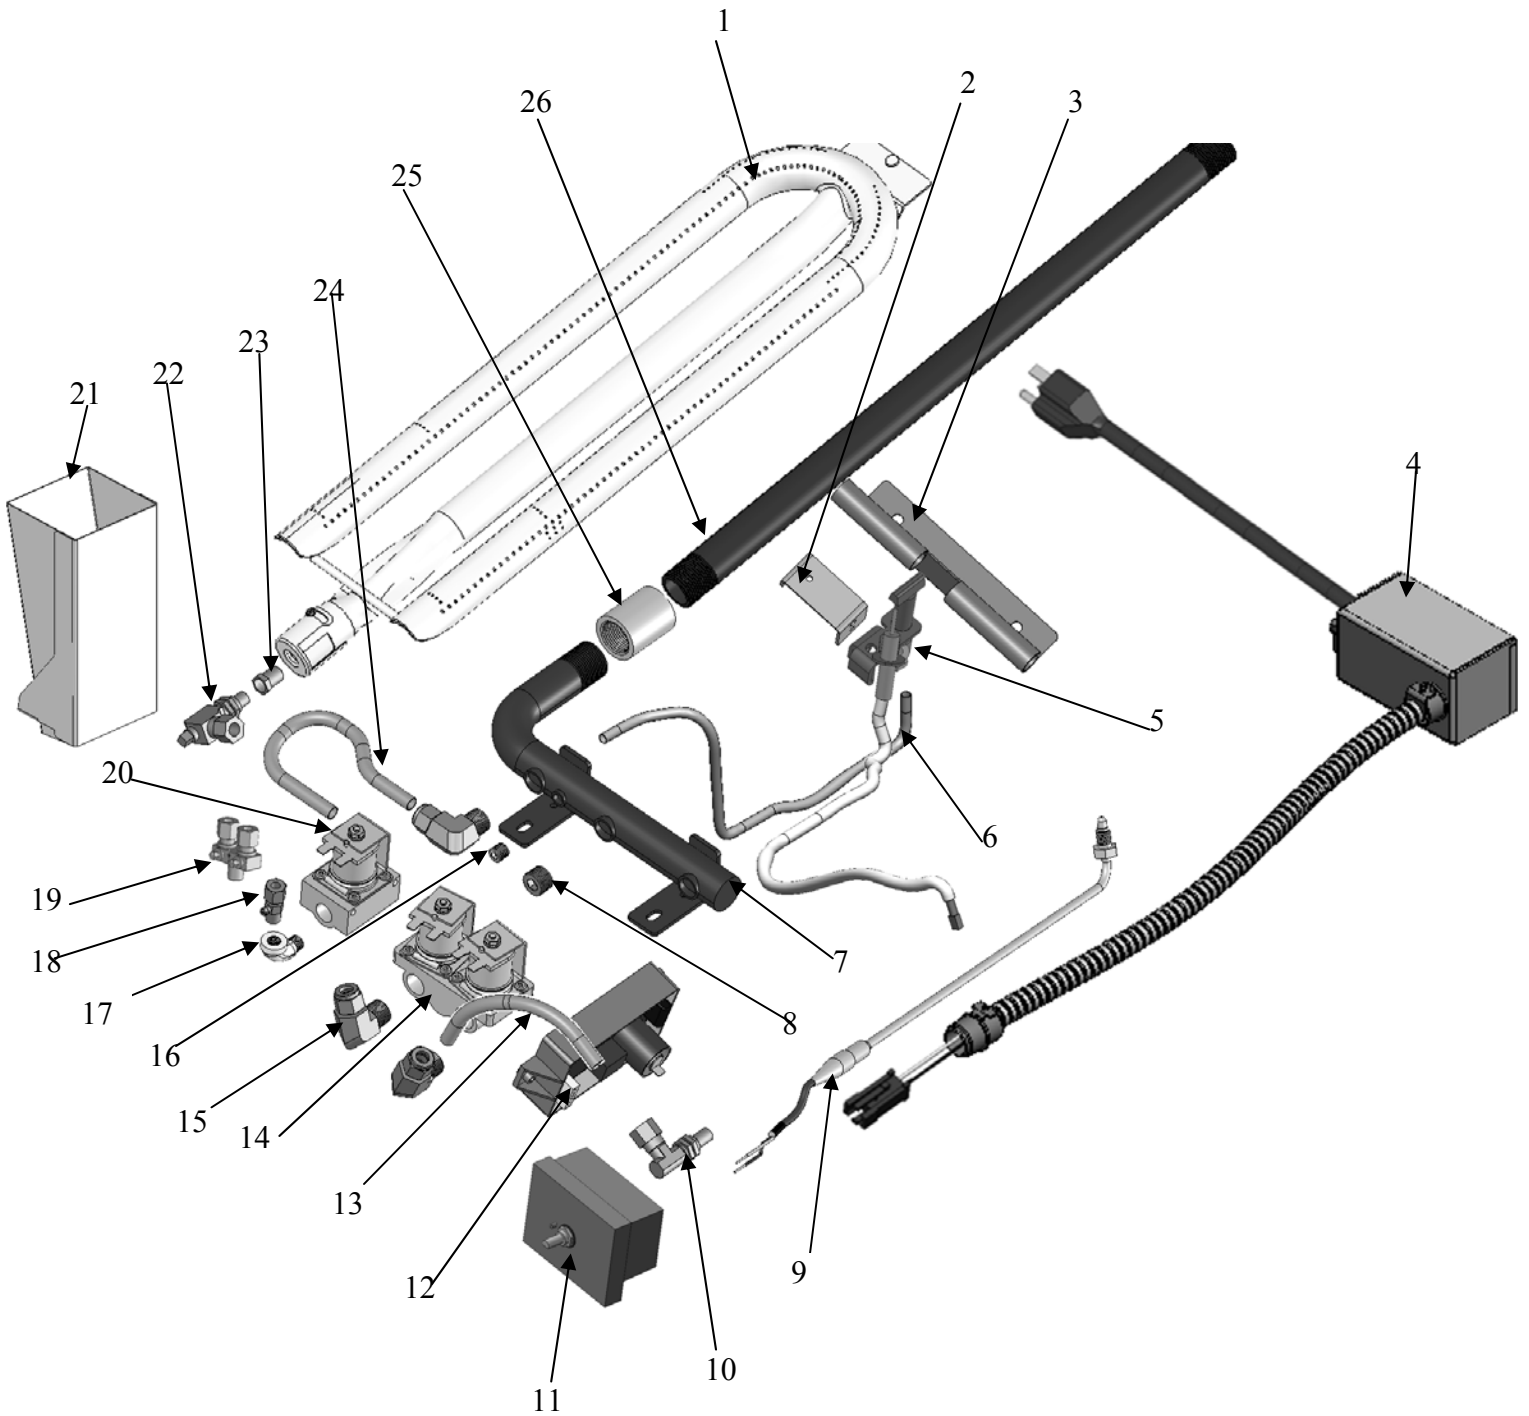

INTERNAL COMPONENTS

INTERNAL COMPONENTS

ILLUS.	PART NO.	NAME OF PART	24"	36"	48"	60"
1	00-719737-00005	GRIDDLE BURNER.....	2.....	3.....	4.....	5
2	00-790036	PILOT BRACKET.....	1.....	2.....	2.....	3
3	00-790035	FLASH TUBE.....	1.....	2.....	2.....	3
4	00-758567-000A1	J-BOX ASSEMBLY (W/ CORD, CONDUIT, LEADS)..	1.....	1.....	1.....	1
5	00-498621-0000A	RRG PILOT SPARK ASSEMBLY(NAT GAS).....	1.....	2.....	2.....	3
	00-720041	NATURAL GAS PILOT ORIFICE.....	1.....	2.....	2.....	3
	00-712363	LP GAS PILOT ORIFICE.....	1.....	2.....	2.....	3
6	00-722229	¼" X 18" FLEX TUBE.....	1.....	2.....	N/A.....	2
	00-722230	¼" X 24" FLEX TUBE.....	N/A.....	1.....	2.....	2
7	00-756947-0000A	MANIFOLD PIPE WELD ASSY. 24" AND 36".....	1.....	1.....	N/A.....	N/A
	00-756292-0000A	MANIFOLD PIPE WELD ASSY. 48" AND 60".....	N/A.....	N/A.....	1.....	1
8	00-719365	3/8" NPT COUNTERSINK PLUG.....	N/A.....	N/A.....	1.....	1
9	00-498432-0000A	THERMOCOUPLE ASSEMBLY.....	2.....	3.....	4.....	5
10	00-719383	3/8" CC ORIFICE ELBOW.....	1.....	2.....	3.....	4
11	00-498438	SS TEMP CONTROL.....	2.....	3.....	4.....	5
	00-498438-0000A	SS TEMP CONTROL KIT (CONTROL, KNOB, DIAL)	2.....	3.....	4.....	5
12	00-498443	IGNITION MODULE.....	1.....	2.....	2.....	3
13	00-722425	3/8" X 8" FLEX TUBE.....	1.....	1.....	2.....	3
14	00-713656	DUAL SOLENOID VALVE.....	1.....	2.....	2.....	3
15	00-719376	3/8" CC X 3/8" NPT ELBOW.....	6.....	7.....	10.....	11
16	00-719363	1/8" NPT COUNTERSINK PLUG.....	1.....	1.....	1.....	1
17	00-711368	1/8" STREET ELBOW.....	1.....	1.....	1.....	1
18	00-719179	¼" CC X 1/8" NPT SINGLE PILOT VALVE.....	1.....	N/A.....	N/A.....	N/A
19	00-719194	¼" CC X 1/8" NPT DUAL PILOT VALVE.....	N/A.....	1.....	1.....	1
20	00-770085-00002	SINGLE SOLENOID VALVE.....	1.....	N/A.....	1.....	N/A
21	00-498460-0000A	RRG GREASE CHUTE ASSEMBLY.....	1.....	1.....	1.....	2
22	00-719385	3/8" CC ORIFICE ELBOW WITH PLUG.....	1.....	1.....	1.....	1
23	00-719951-00041	BURNER ORIFICE (NATURAL GAS).....	2.....	3.....	4.....	5
	00-719951-00053	BURNER ORIFICE (L.P. GAS).....	2.....	3.....	4.....	5
24	00-722220	3/8" X 6" FLEX TUBE.....	4.....	4.....	6.....	5
	00-722425	3/8" X 8" FLEX TUBE.....	N/A.....	1.....	1.....	N/A
	00-722221	3/8" X 12" FLEX TUBE.....	1.....	2.....	2.....	1
	00-498622	3/8" X 15.5" FLEX TUBE.....	N/A.....	N/A.....	N/A.....	1
25	00-719004	¾" COUPLING.....	1.....	1.....	1.....	1
26	00-719990	NIPPLE, ¾" NPT X 19.75".....	1.....	1.....	1.....	1

NOT SHOWN

00-498474-00024	24" WIRING HARNESS.....	1.....	N/A.....	N/A.....	N/A
00-498474-00036	36" WIRING HARNESS.....	N/A.....	1.....	N/A.....	N/A
00-498474-00048	48" WIRING HARNESS.....	N/A.....	N/A.....	1.....	N/A
00-498474-00060	60" WIRING HARNESS.....	N/A.....	N/A.....	N/A.....	1
00-719066	3/8" X 1/8" NPT BUSHING.....	1.....	1.....	1.....	1
00-719566	¼" FIBERGLASS SLEEVING.....	3.....	5.....	6.....	8