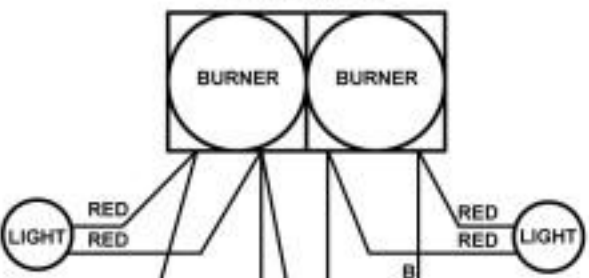

SINGLE SOLENOID

DUAL SOLENOID

WHITE NEUTRAL

DERIVED FROM:
498451-24B

24RRG WIRING
DIAGRAM

A13625

24" GRIDDLE - WIRING DIAGRAM

DUAL SOLENOID

DUAL SOLENOID

DERIVED FROM:
498451-36B

36RRG WIRING
DIAGRAM

AI3626

36" GRIDDLE - WIRING DIAGRAM

DERIVED FROM:
498451-48B

**48RRG WIRING
DIAGRAM**

A13627

48" GRIDDLE - WIRING DIAGRAM

DUAL SOLENOID

DUAL SOLENOID

DUAL SOLENOID

WHITE NEUTRAL
120V LINE

DERIVED FROM:
498451-60B

60RRG WIRING
DIAGRAM

AI3628