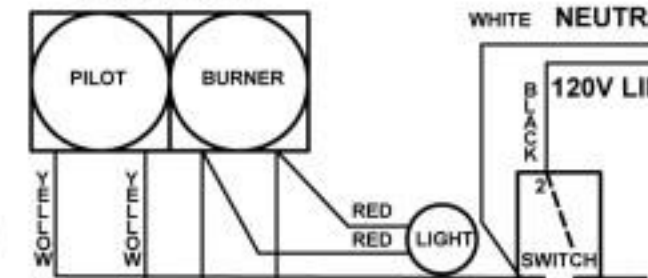

DUAL SOLENOID

DERIVED FROM:
498451-36B

36RRG WIRING
DIAGRAM

AI3626

36" GRIDDLE - WIRING DIAGRAM

DERIVED FROM:
498451-48B

**48RRG WIRING
DIAGRAM**

A13627

48" GRIDDLE - WIRING DIAGRAM

DUAL SOLENOID

DUAL SOLENOID

DUAL SOLENOID

WHITE NEUTRAL
120V LINE

DERIVED FROM:
498451-60B

60RRG WIRING
DIAGRAM

AI3628