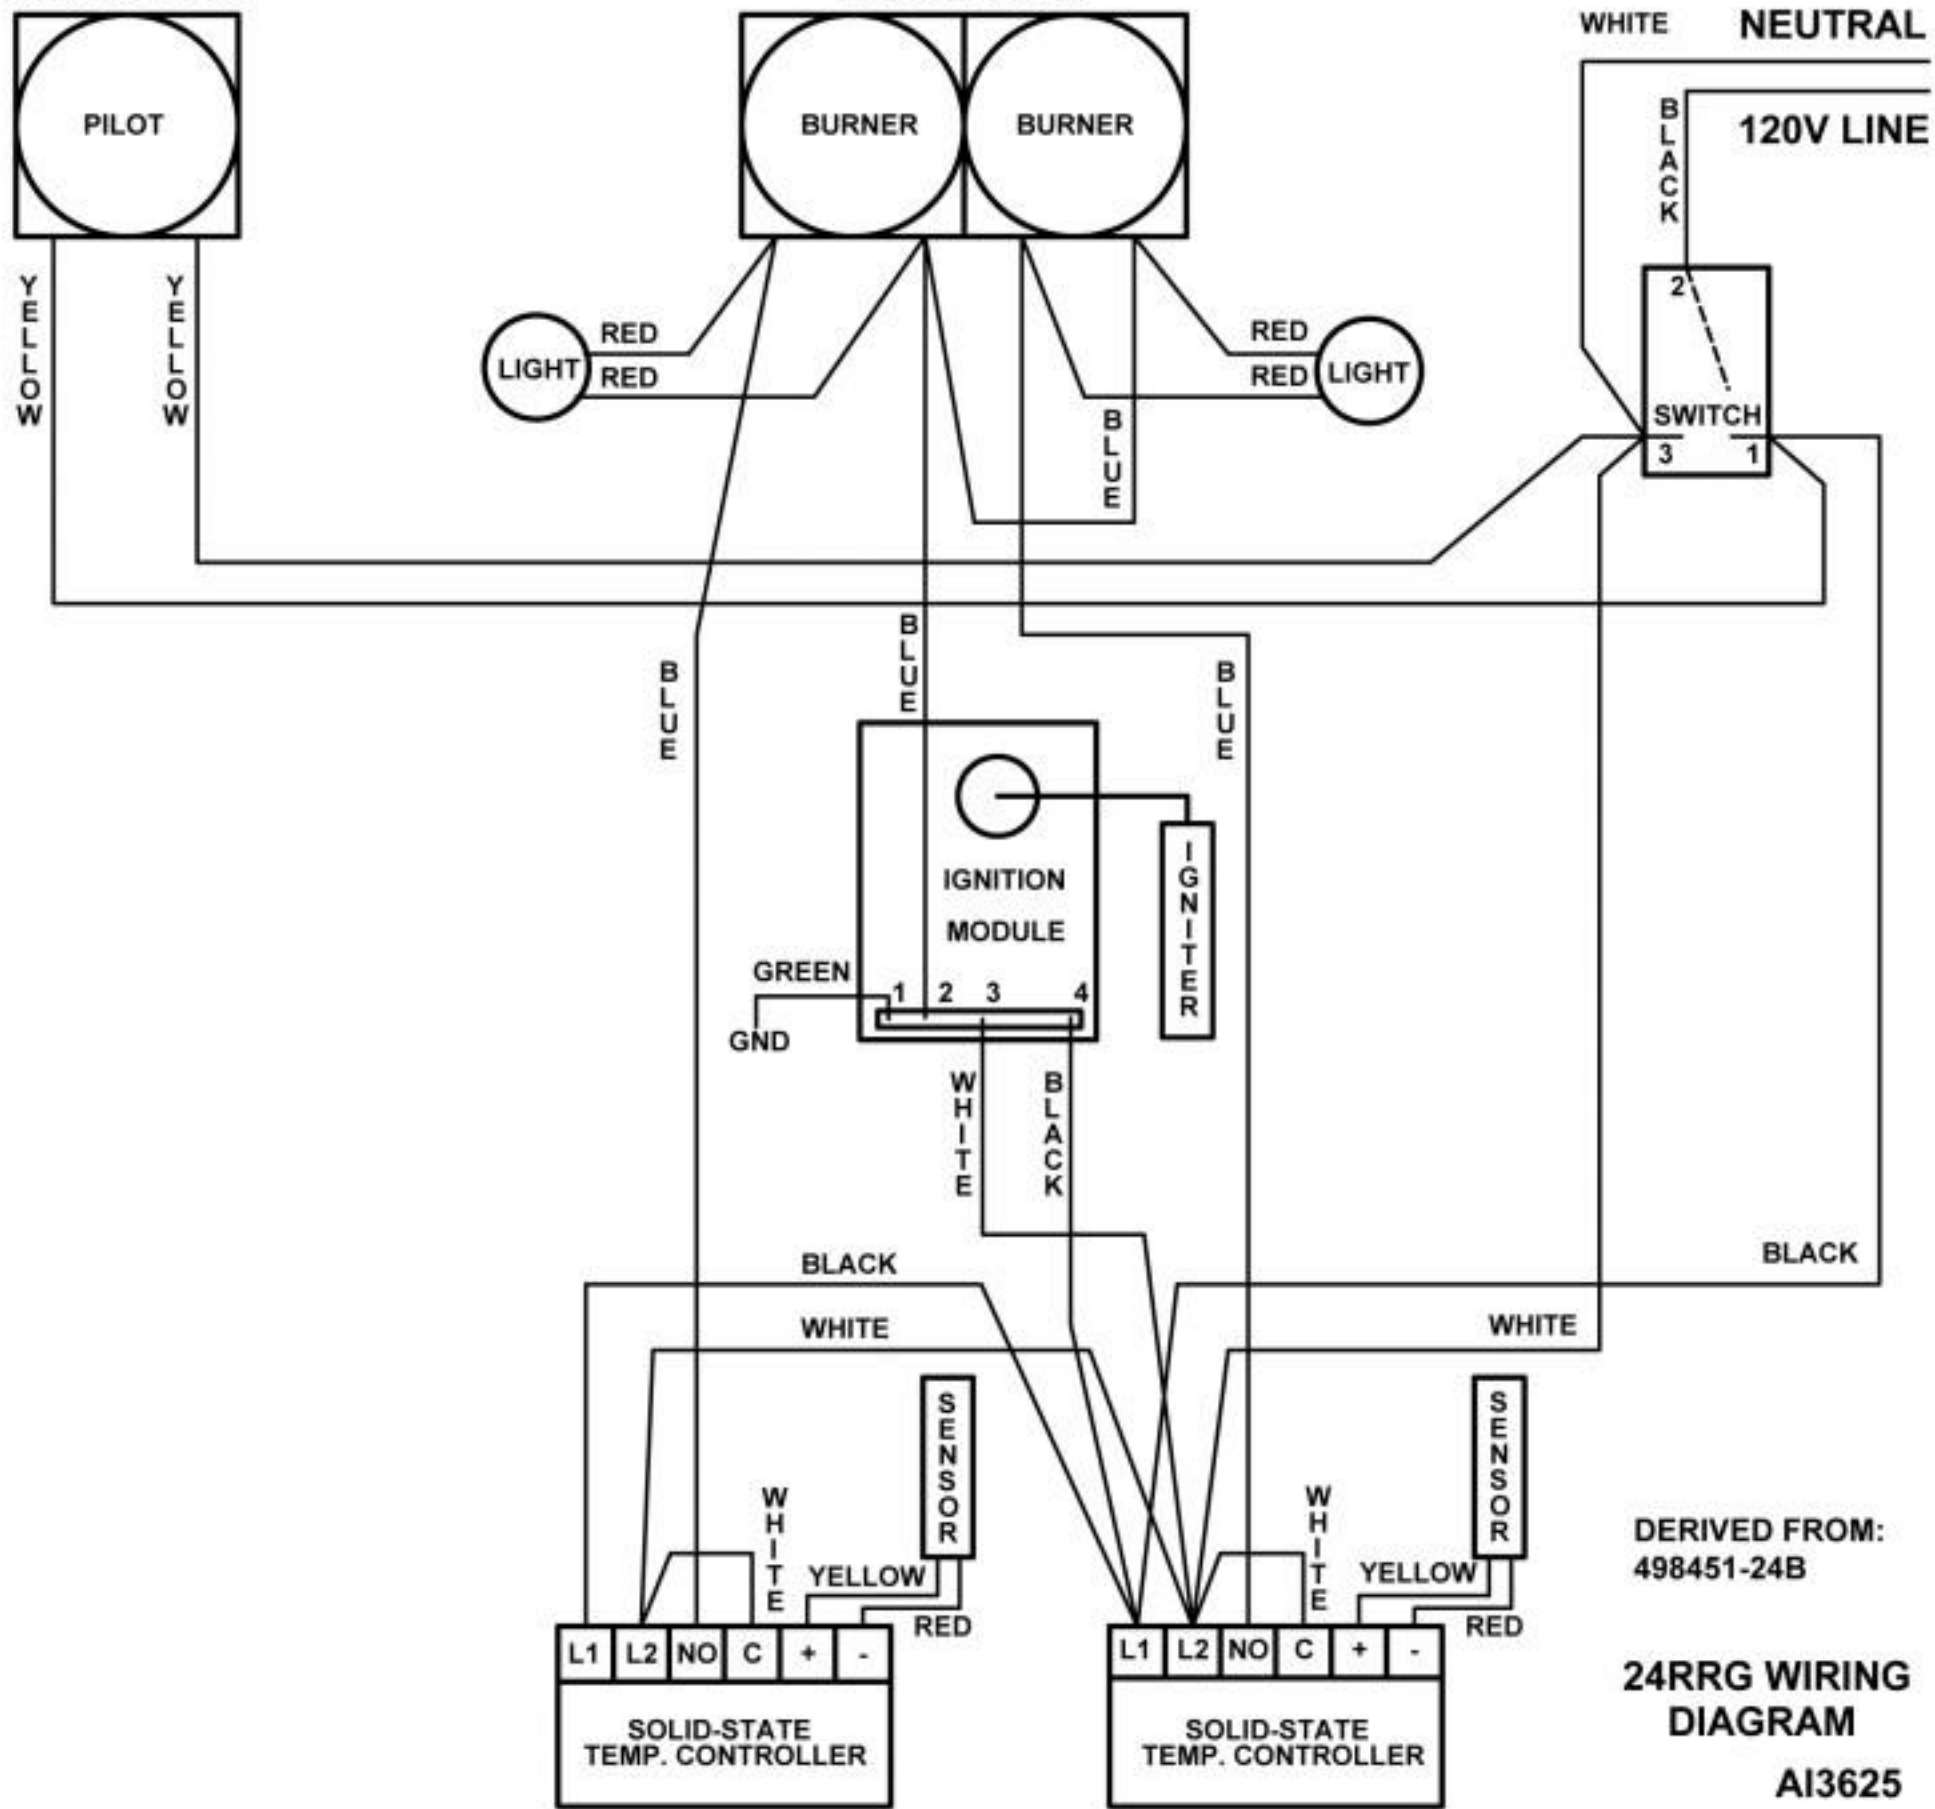

SINGLE SOLENOID

DUAL SOLENOID

WHITE NEUTRAL

DERIVED FROM:
498451-24B

24RRG WIRING
DIAGRAM

A13625

24" GRIDDLE - WIRING DIAGRAM

DUAL SOLENOID

DUAL SOLENOID

DERIVED FROM:
498451-36B

36RRG WIRING
DIAGRAM

AI3626

36" GRIDDLE - WIRING DIAGRAM

DERIVED FROM:
498451-48B

**48RRG WIRING
DIAGRAM**

A13627

48" GRIDDLE - WIRING DIAGRAM

DUAL SOLENOID

DUAL SOLENOID

DUAL SOLENOID

WHITE NEUTRAL
120V LINE

DERIVED FROM:
498451-60B

60RRG WIRING
DIAGRAM

AI3628

60" GRIDDLE - WIRING DIAGRAM