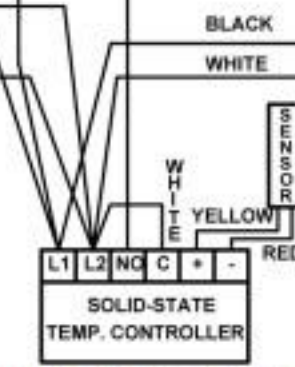

SINGLE SOLENOID

DUAL SOLENOID

WHITE NEUTRAL

DERIVED FROM:
498451-24B

24RRG WIRING
DIAGRAM

A13625

24" GRIDDLE - WIRING DIAGRAM

DUAL SOLENOID

DUAL SOLENOID

DERIVED FROM:
498451-36B

36RRG WIRING
DIAGRAM

AI3626

36" GRIDDLE - WIRING DIAGRAM

DERIVED FROM:
498451-48B

**48RRG WIRING
DIAGRAM**

A13627

48" GRIDDLE - WIRING DIAGRAM

DUAL SOLENOID

DUAL SOLENOID

DUAL SOLENOID

WHITE NEUTRAL
120V LINE

DERIVED FROM:
498451-60B

60RRG WIRING
DIAGRAM

AI3628