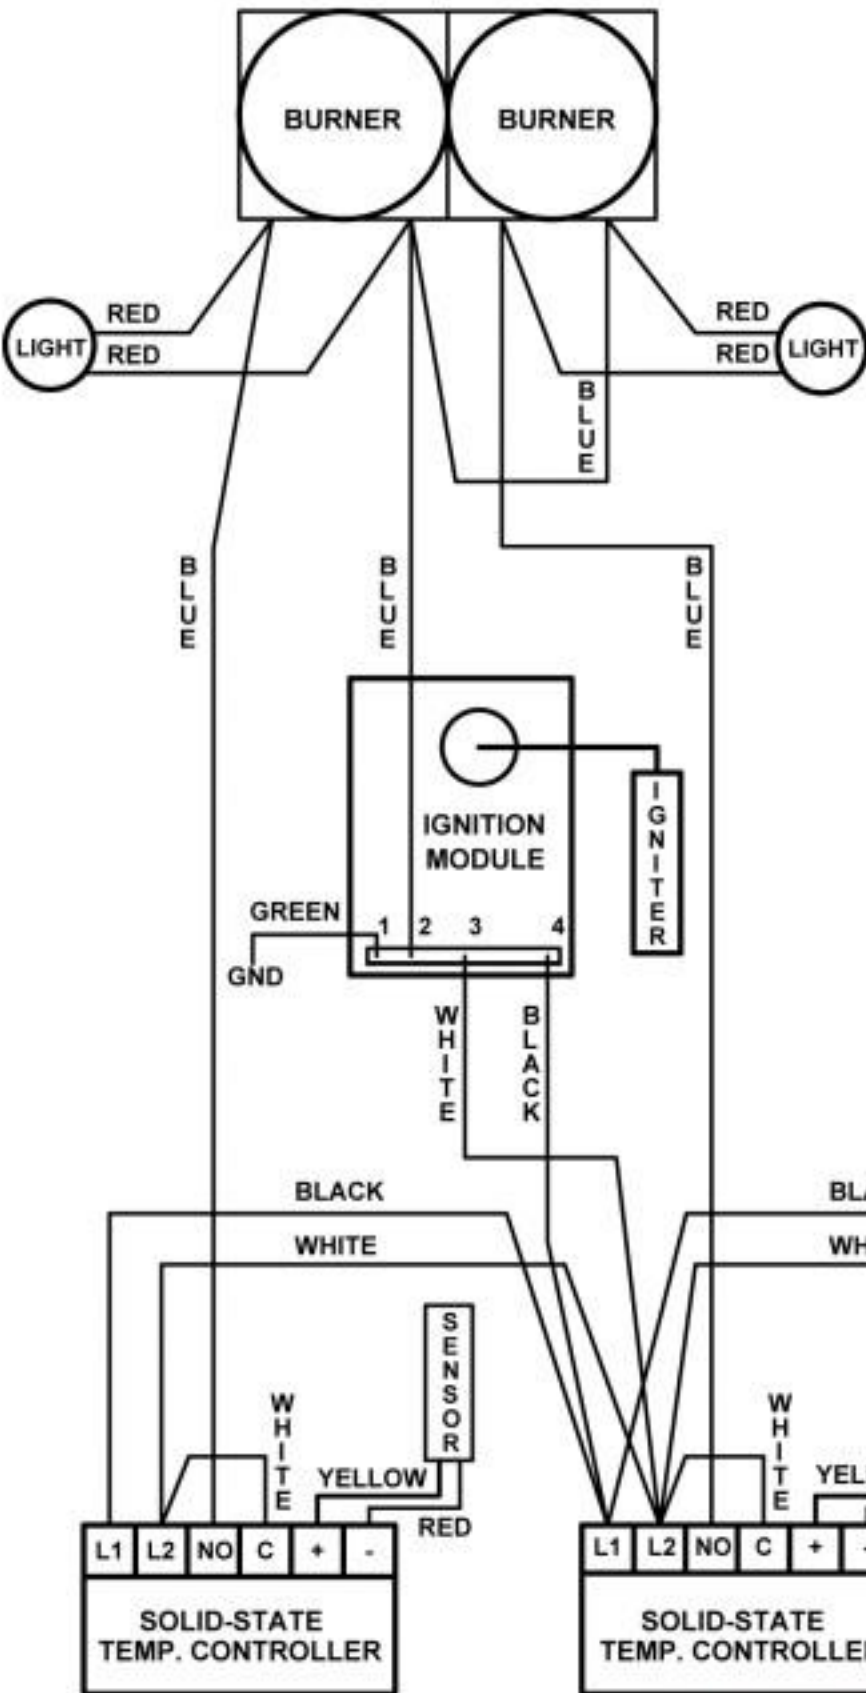

SINGLE SOLENOID

DUAL SOLENOID

WHITE NEUTRAL

DERIVED FROM:
498451-24B

24RRG WIRING
DIAGRAM

A13625

24" GRIDDLE - WIRING DIAGRAM

DUAL SOLENOID

DUAL SOLENOID

DERIVED FROM:
498451-36B

36RRG WIRING
DIAGRAM

AI3626

36" GRIDDLE - WIRING DIAGRAM

DERIVED FROM:
498451-48B

**48RRG WIRING
DIAGRAM**

A13627

48" GRIDDLE - WIRING DIAGRAM

DUAL SOLENOID

DUAL SOLENOID

DUAL SOLENOID

WHITE NEUTRAL
120V LINE

DERIVED FROM:
498451-60B

60RRG WIRING
DIAGRAM

AI3628

60" GRIDDLE - WIRING DIAGRAM