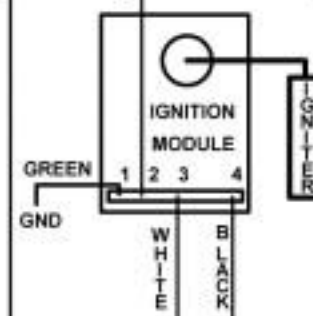

SINGLE SOLENOID

DUAL SOLENOID

WHITE NEUTRAL

DERIVED FROM:
498451-24B

24RRG WIRING
DIAGRAM

A13625

24" GRIDDLE - WIRING DIAGRAM

DUAL SOLENOID

DUAL SOLENOID

DERIVED FROM:
498451-36B

36RRG WIRING
DIAGRAM

AI3626

36" GRIDDLE - WIRING DIAGRAM

DERIVED FROM:
498451-48B

**48RRG WIRING
DIAGRAM**

A13627

48" GRIDDLE - WIRING DIAGRAM

DUAL SOLENOID

DUAL SOLENOID

DUAL SOLENOID

WHITE NEUTRAL
120V LINE

DERIVED FROM:
498451-60B

60RRG WIRING
DIAGRAM

AI3628