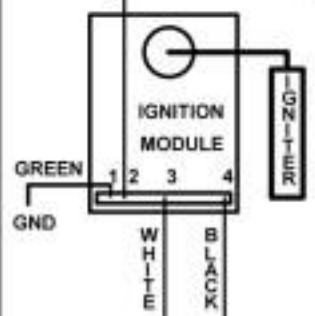

SINGLE SOLENOID

DUAL SOLENOID

WHITE NEUTRAL

DERIVED FROM:
498451-24B

24RRG WIRING
DIAGRAM

A13625

24" GRIDDLE - WIRING DIAGRAM

DUAL SOLENOID

DUAL SOLENOID

DERIVED FROM:
498451-36B

36RRG WIRING
DIAGRAM

AI3626

36" GRIDDLE - WIRING DIAGRAM

DERIVED FROM:
498451-48B

**48RRG WIRING
DIAGRAM**

A13627

48" GRIDDLE - WIRING DIAGRAM

DUAL SOLENOID

DUAL SOLENOID

DUAL SOLENOID

WHITE NEUTRAL
120V LINE

DERIVED FROM:
498451-60B

60RRG WIRING
DIAGRAM

AI3628