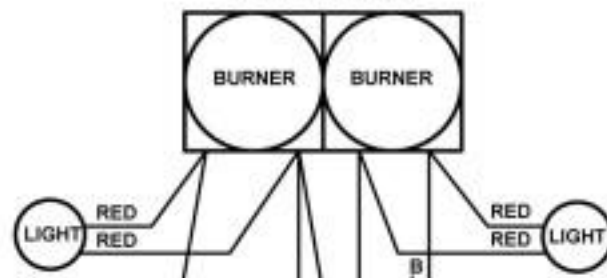

SINGLE SOLENOID

DUAL SOLENOID

WHITE NEUTRAL

DERIVED FROM:
498451-24B

24RRG WIRING
DIAGRAM

A13625

24" GRIDDLE - WIRING DIAGRAM

DUAL SOLENOID

DUAL SOLENOID

DERIVED FROM:
498451-36B

36RRG WIRING
DIAGRAM

AI3626

36" GRIDDLE - WIRING DIAGRAM

DERIVED FROM:
498451-48B

**48RRG WIRING
DIAGRAM**

A13627

48" GRIDDLE - WIRING DIAGRAM

DUAL SOLENOID

DUAL SOLENOID

DUAL SOLENOID

WHITE NEUTRAL
120V LINE

DERIVED FROM:
498451-60B

60RRG WIRING
DIAGRAM

AI3628