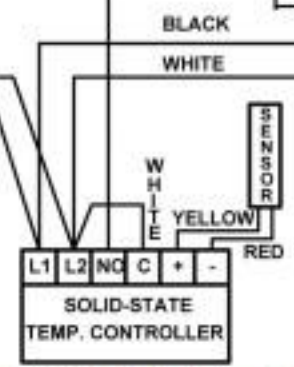

SINGLE SOLENOID

DUAL SOLENOID

WHITE NEUTRAL

DERIVED FROM:
498451-24B

24RRG WIRING
DIAGRAM

A13625

24" GRIDDLE - WIRING DIAGRAM

DUAL SOLENOID

DUAL SOLENOID

DERIVED FROM:
498451-36B

36RRG WIRING
DIAGRAM

AI3626

36" GRIDDLE - WIRING DIAGRAM

DERIVED FROM:
498451-48B

**48RRG WIRING
DIAGRAM**

A13627

48" GRIDDLE - WIRING DIAGRAM

DUAL SOLENOID

DUAL SOLENOID

DUAL SOLENOID

WHITE NEUTRAL
120V LINE

DERIVED FROM:
498451-60B

60RRG WIRING
DIAGRAM

AI3628