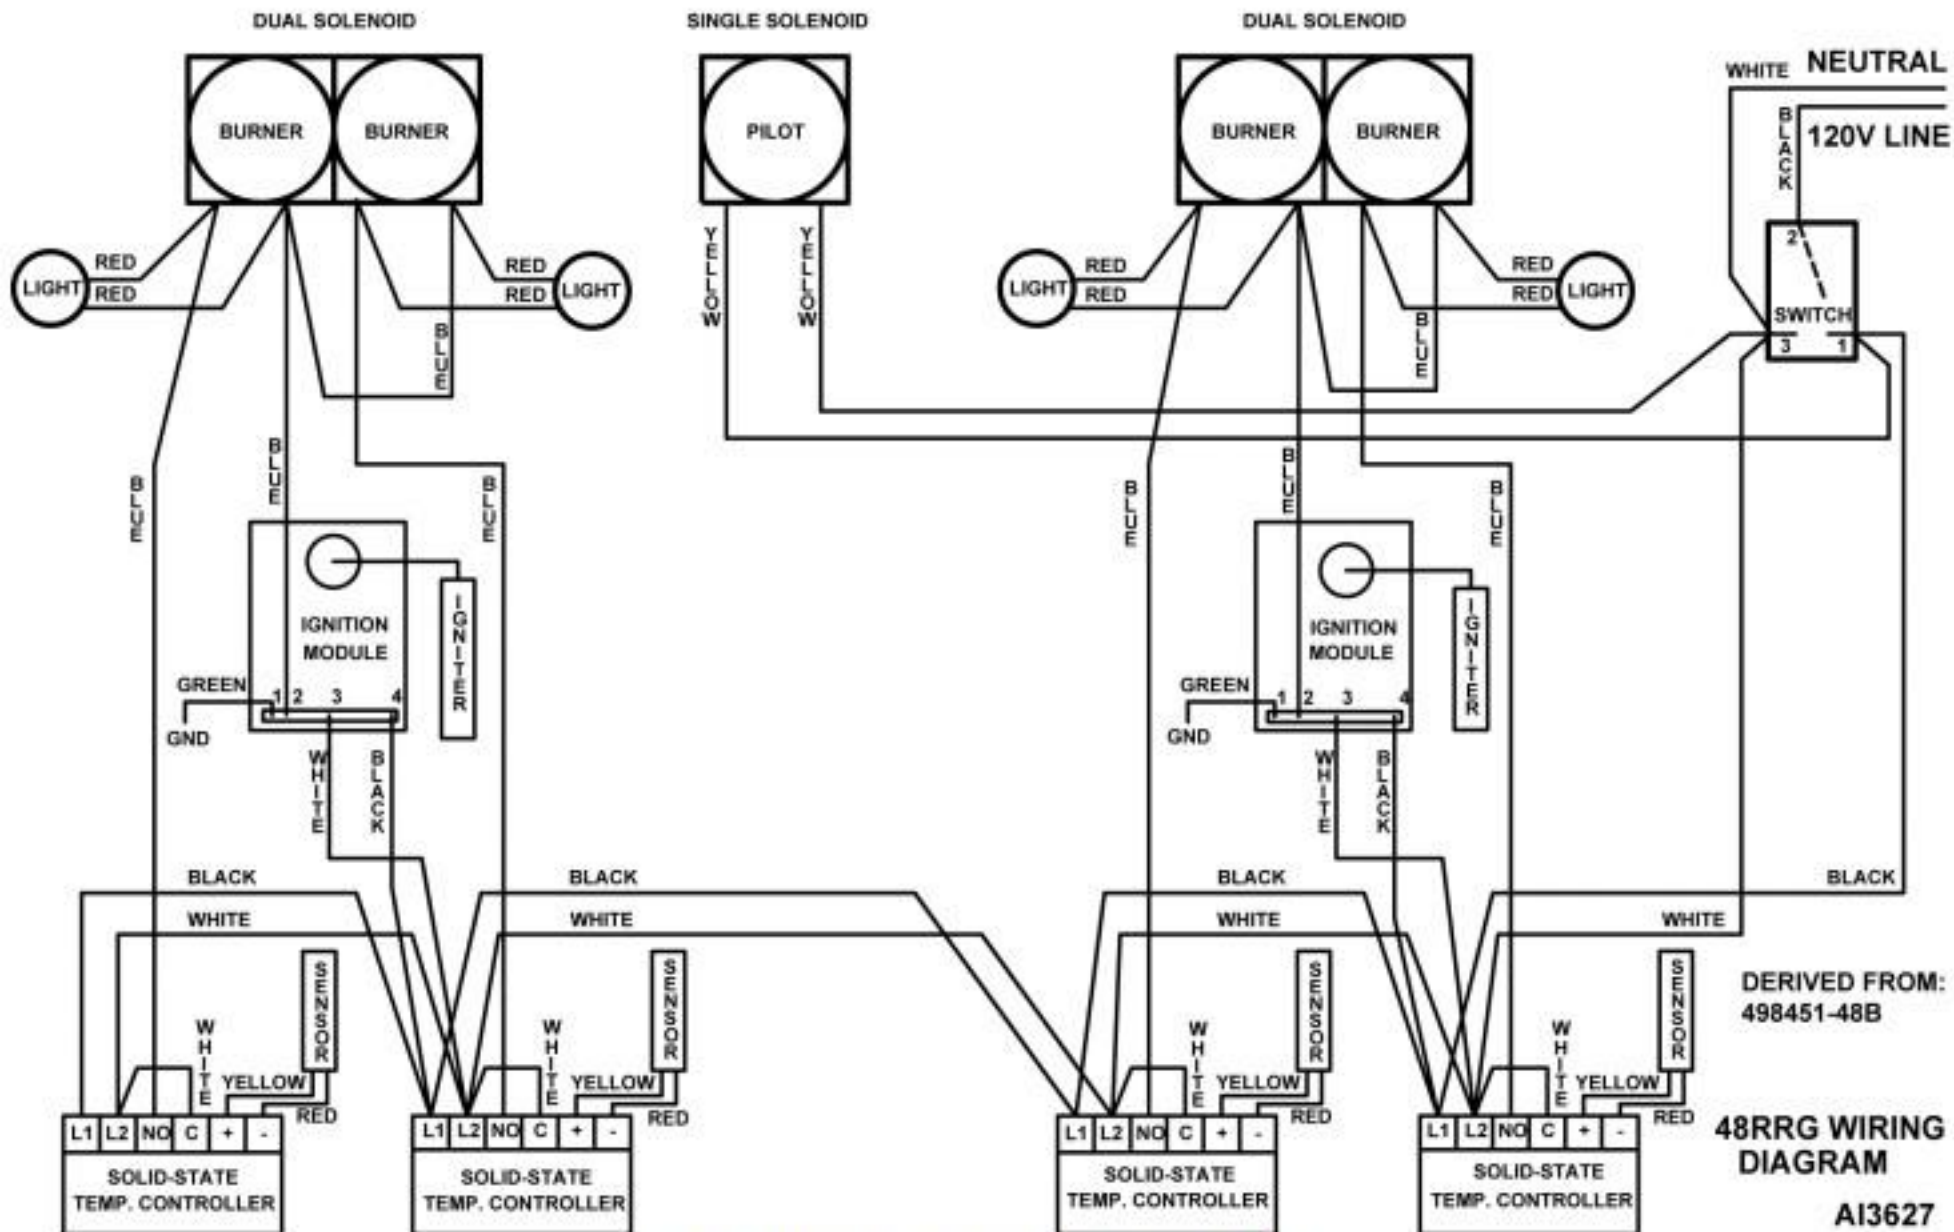

SINGLE SOLENOID

DUAL SOLENOID

WHITE NEUTRAL

DERIVED FROM:
498451-24B

24RRG WIRING
DIAGRAM

A13625

24" GRIDDLE - WIRING DIAGRAM

DUAL SOLENOID

DUAL SOLENOID

DERIVED FROM:
498451-36B

36RRG WIRING
DIAGRAM

AI3626

36" GRIDDLE - WIRING DIAGRAM

DERIVED FROM:
498451-48B

**48RRG WIRING
DIAGRAM**

A13627

48" GRIDDLE - WIRING DIAGRAM

DUAL SOLENOID

DUAL SOLENOID

DUAL SOLENOID

WHITE NEUTRAL
120V LINE

DERIVED FROM:
498451-60B

60RRG WIRING
DIAGRAM

AI3628

60" GRIDDLE - WIRING DIAGRAM