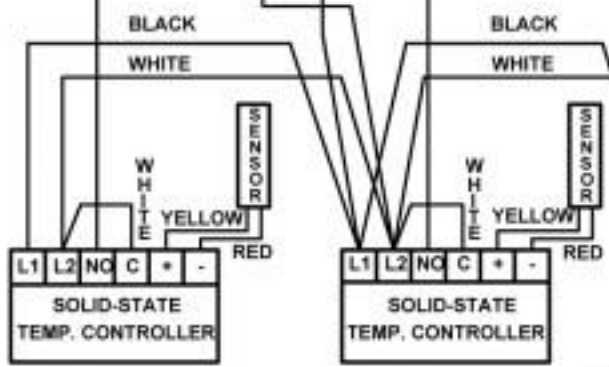

SINGLE SOLENOID

DUAL SOLENOID

WHITE NEUTRAL

DERIVED FROM:
498451-24B

24RRG WIRING
DIAGRAM

A13625

24" GRIDDLE - WIRING DIAGRAM

DUAL SOLENOID

DUAL SOLENOID

DERIVED FROM:
498451-36B

36RRG WIRING
DIAGRAM

AI3626

36" GRIDDLE - WIRING DIAGRAM

DERIVED FROM:
498451-48B

**48RRG WIRING
DIAGRAM**

A13627

48" GRIDDLE - WIRING DIAGRAM

DUAL SOLENOID

DUAL SOLENOID

DUAL SOLENOID

WHITE NEUTRAL
120V LINE

DERIVED FROM:
498451-60B

60RRG WIRING
DIAGRAM

AI3628