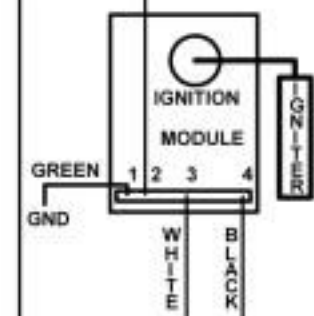

SINGLE SOLENOID

DUAL SOLENOID

WHITE NEUTRAL

DERIVED FROM:
498451-24B

24RRG WIRING
DIAGRAM

A13625

24" GRIDDLE - WIRING DIAGRAM

DUAL SOLENOID

DUAL SOLENOID

DERIVED FROM:
498451-36B

36RRG WIRING
DIAGRAM

AI3626

36" GRIDDLE - WIRING DIAGRAM

DERIVED FROM:
498451-48B

**48RRG WIRING
DIAGRAM**

A13627

48" GRIDDLE - WIRING DIAGRAM

DUAL SOLENOID

DUAL SOLENOID

DUAL SOLENOID

WHITE NEUTRAL
120V LINE

DERIVED FROM:
498451-60B

60RRG WIRING
DIAGRAM

AI3628