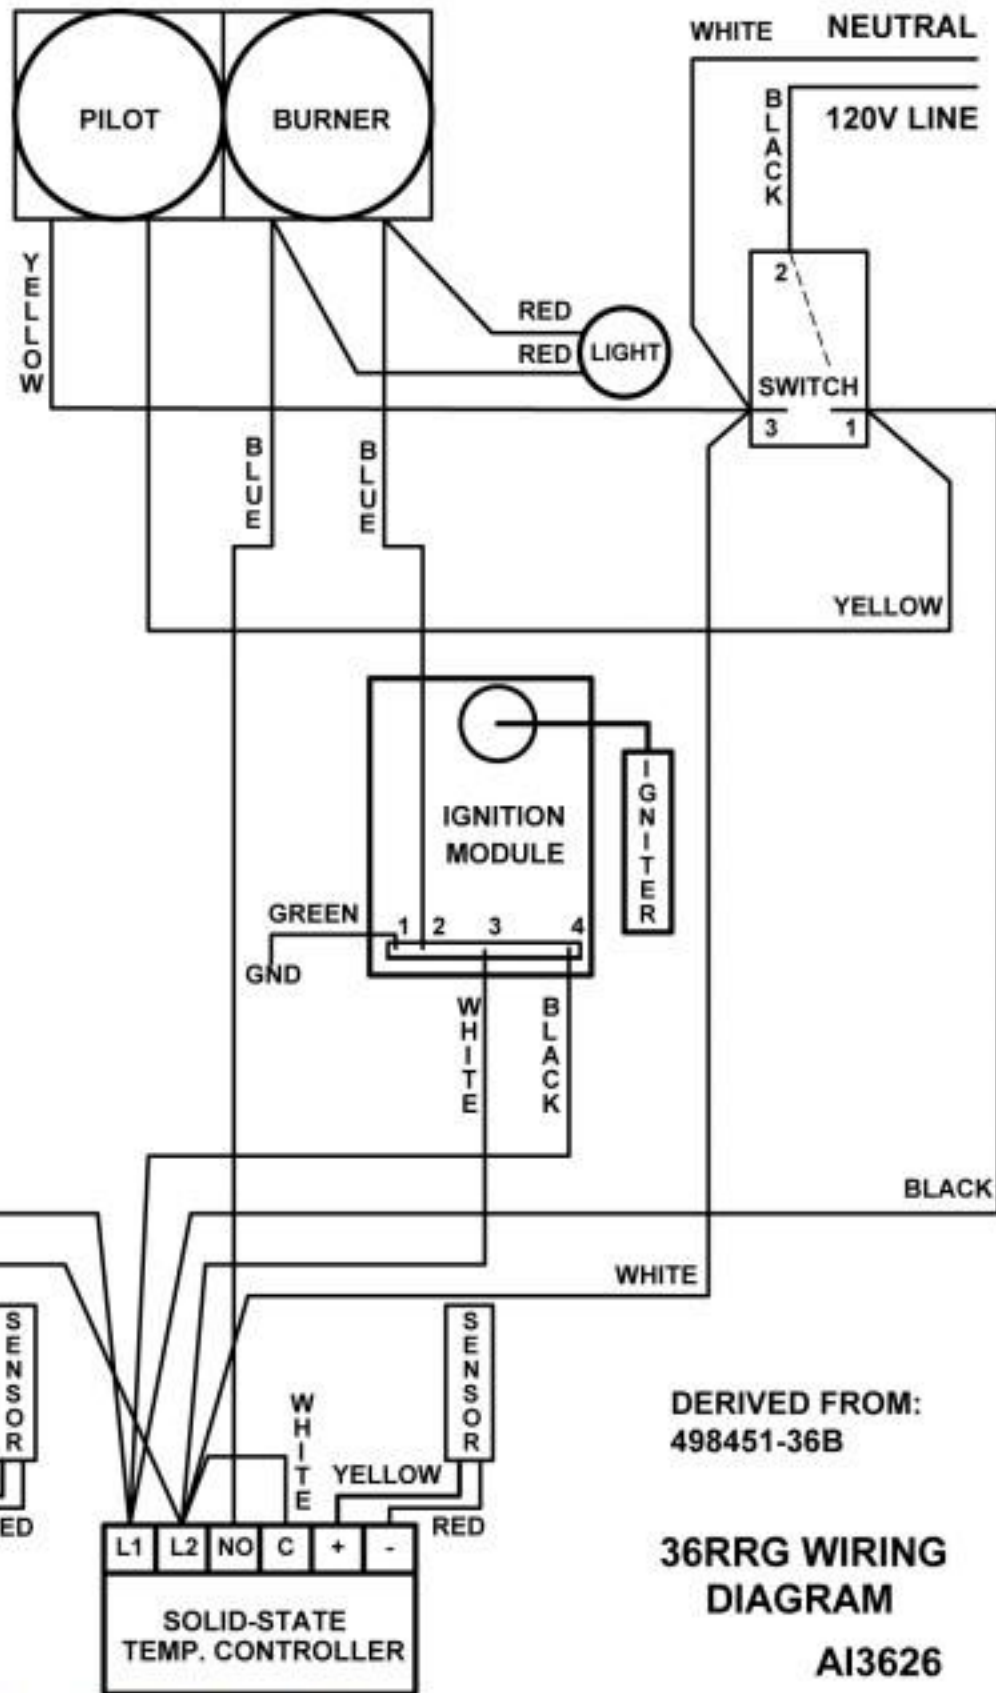

SINGLE SOLENOID

DUAL SOLENOID

WHITE NEUTRAL

DERIVED FROM:
498451-24B

24RRG WIRING
DIAGRAM

A13625

24" GRIDDLE - WIRING DIAGRAM

DUAL SOLENOID

DUAL SOLENOID

DERIVED FROM:
498451-36B

36RRG WIRING
DIAGRAM

AI3626

36" GRIDDLE - WIRING DIAGRAM

DERIVED FROM:
498451-48B

**48RRG WIRING
DIAGRAM**

A13627

48" GRIDDLE - WIRING DIAGRAM

DUAL SOLENOID

DUAL SOLENOID

DUAL SOLENOID

WHITE NEUTRAL
120V LINE

DERIVED FROM:
498451-60B

60RRG WIRING
DIAGRAM

AI3628

60" GRIDDLE - WIRING DIAGRAM