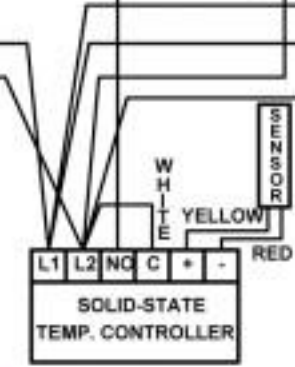

SINGLE SOLENOID

DUAL SOLENOID

WHITE NEUTRAL

DERIVED FROM:
498451-24B

24RRG WIRING
DIAGRAM

A13625

24" GRIDDLE - WIRING DIAGRAM

DUAL SOLENOID

DUAL SOLENOID

DERIVED FROM:
498451-36B

36RRG WIRING
DIAGRAM

AI3626

36" GRIDDLE - WIRING DIAGRAM

DERIVED FROM:
498451-48B

**48RRG WIRING
DIAGRAM**

A13627

48" GRIDDLE - WIRING DIAGRAM

DUAL SOLENOID

DUAL SOLENOID

DUAL SOLENOID

WHITE NEUTRAL
120V LINE

DERIVED FROM:
498451-60B

60RRG WIRING
DIAGRAM

AI3628