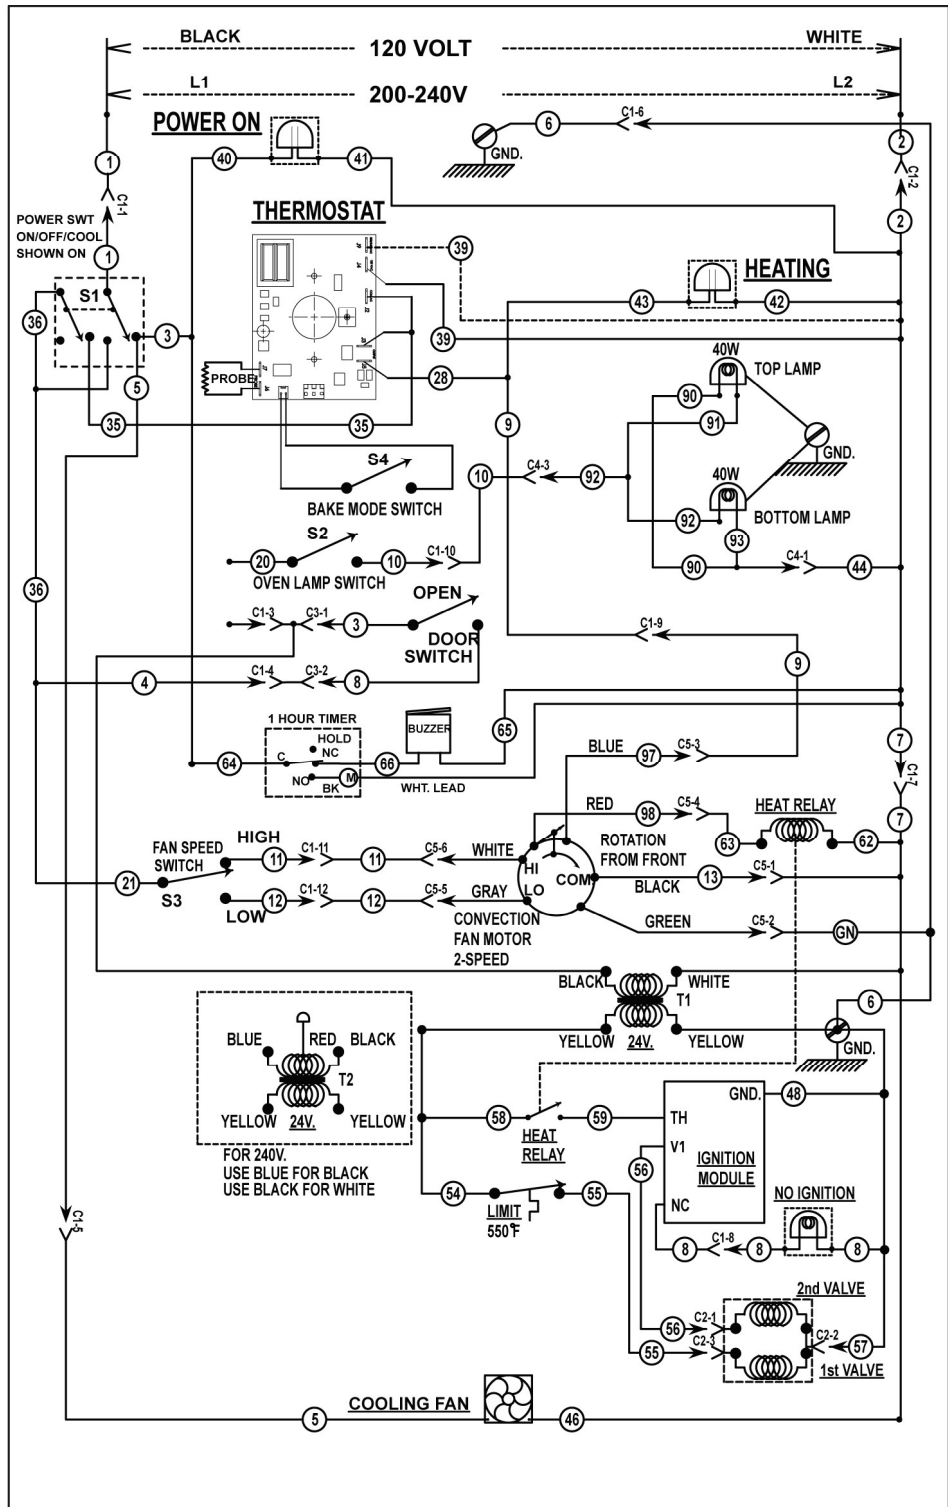

SCHEMATICS

ENDING AT PRODUCTION DATE OF 3/18/2018

SG4 & SG6 SOLID STATE CONVECTION OVEN 120 TO 240V.

DERIVED FROM 959719-1 Rev. C

AI4893

STARTING AT PRODUCTION DATE OF 3/19/2018

WIRING DIAGRAM

See Wiring Diagram AI3692 for production date up to 3/18/2018

SG SERIES GAS CONVECTION OVENS - ELECTRICAL OPERATION

SG4 and SG6 Models
 SOLID STATE CONTROL WIRING DIAGRAM
 1 BURNER CONVECTION OVEN 120 & 240V (NEW SG4)
 DERIVED FROM 00959718

AI4891

STARTING AT PRODUCTION DATE OF 3/19/2018