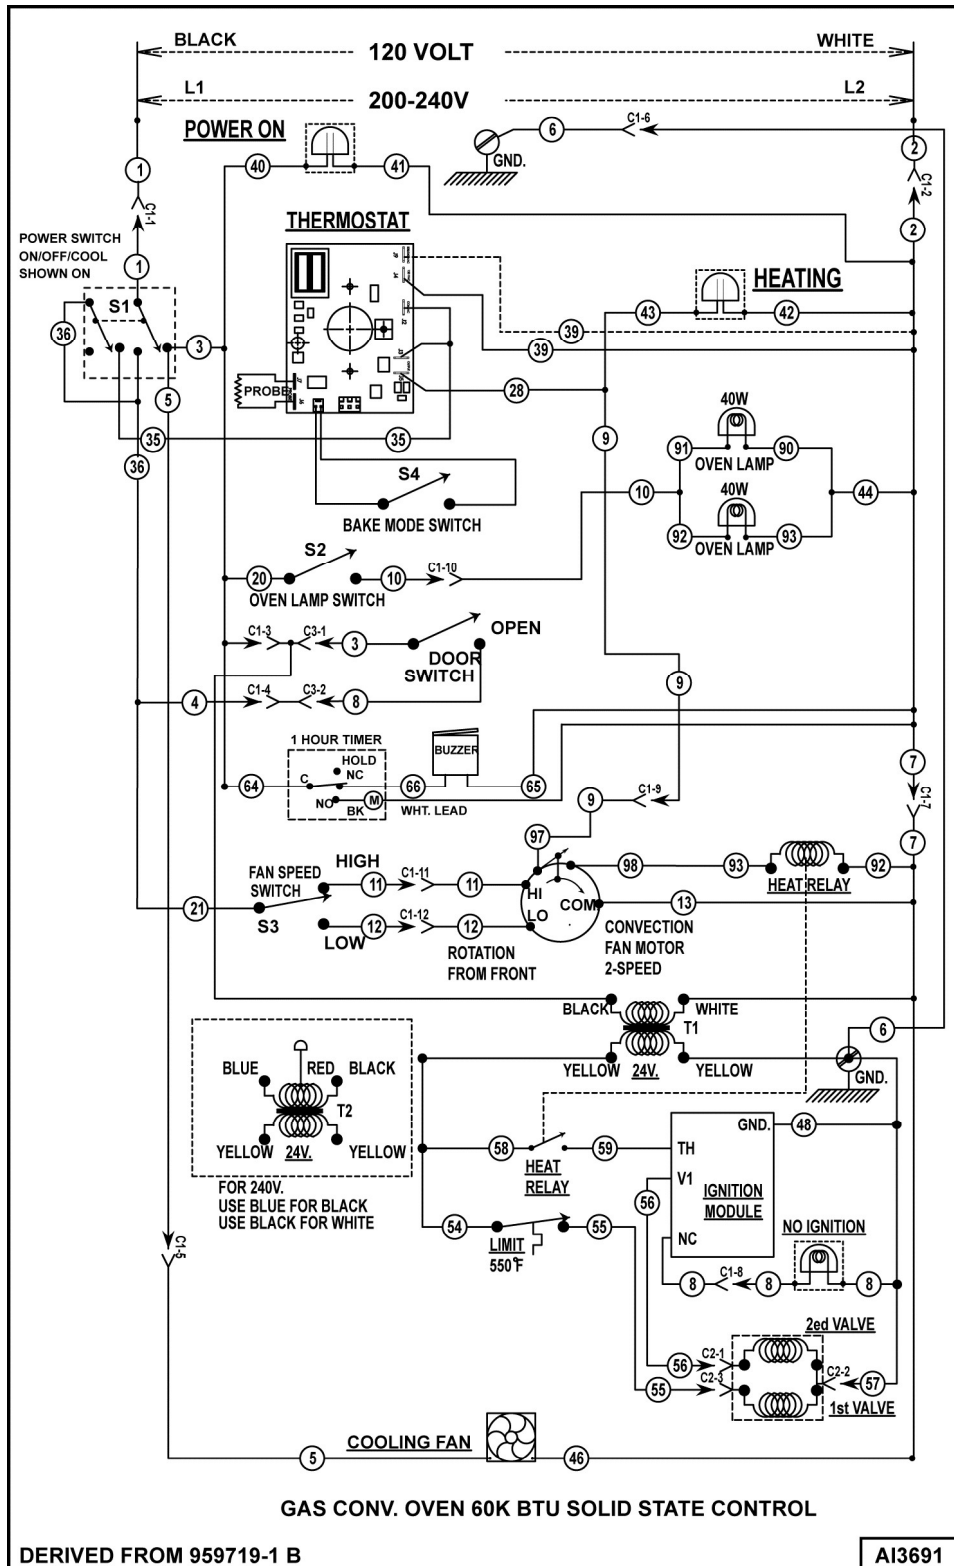

SCHEMATICS

ENDING AT PRODUCTION DATE OF 3/18/2018

SG4 & SG6 SOLID STATE CONVECTION OVEN 120 TO 240V.

DERIVED FROM 959719-1 Rev. C

AI4893

STARTING AT PRODUCTION DATE OF 3/19/2018

WIRING DIAGRAM

See Wiring Diagram AI3692 for production date up to 3/18/2018

SG SERIES GAS CONVECTION OVENS - ELECTRICAL OPERATION

SG4 and SG6 Models
 SOLID STATE CONTROL WIRING DIAGRAM
 1 BURNER CONVECTION OVEN 120 & 240V (NEW SG4)
 DERIVED FROM 00959718

AI4891

STARTING AT PRODUCTION DATE OF 3/19/2018