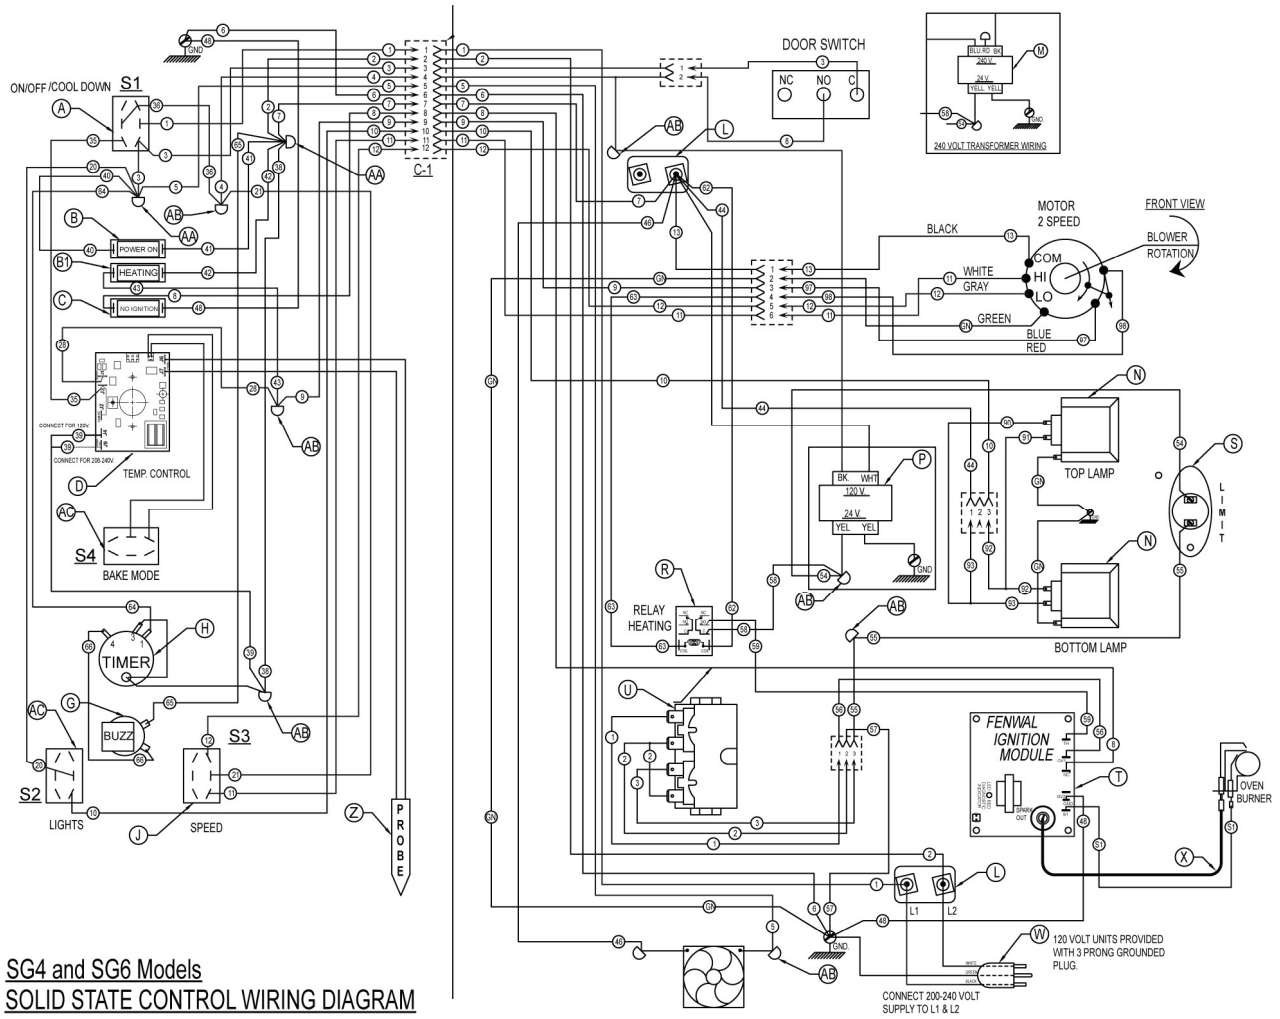

SCHEMATICS

ENDING AT PRODUCTION DATE OF 3/18/2018

SG4 & SG6 SOLID STATE CONVECTION OVEN 120 TO 240V.

DERIVED FROM 959719-1 Rev. C

AI4893

STARTING AT PRODUCTION DATE OF 3/19/2018

WIRING DIAGRAM

See Wiring Diagram AI3692 for production date up to 3/18/2018

SG SERIES GAS CONVECTION OVENS - ELECTRICAL OPERATION

SG4 and SG6 Models
 SOLID STATE CONTROL WIRING DIAGRAM
 1 BURNER CONVECTION OVEN 120 & 240V (NEW SG4)
 DERIVED FROM 00959718

AI4891

STARTING AT PRODUCTION DATE OF 3/19/2018