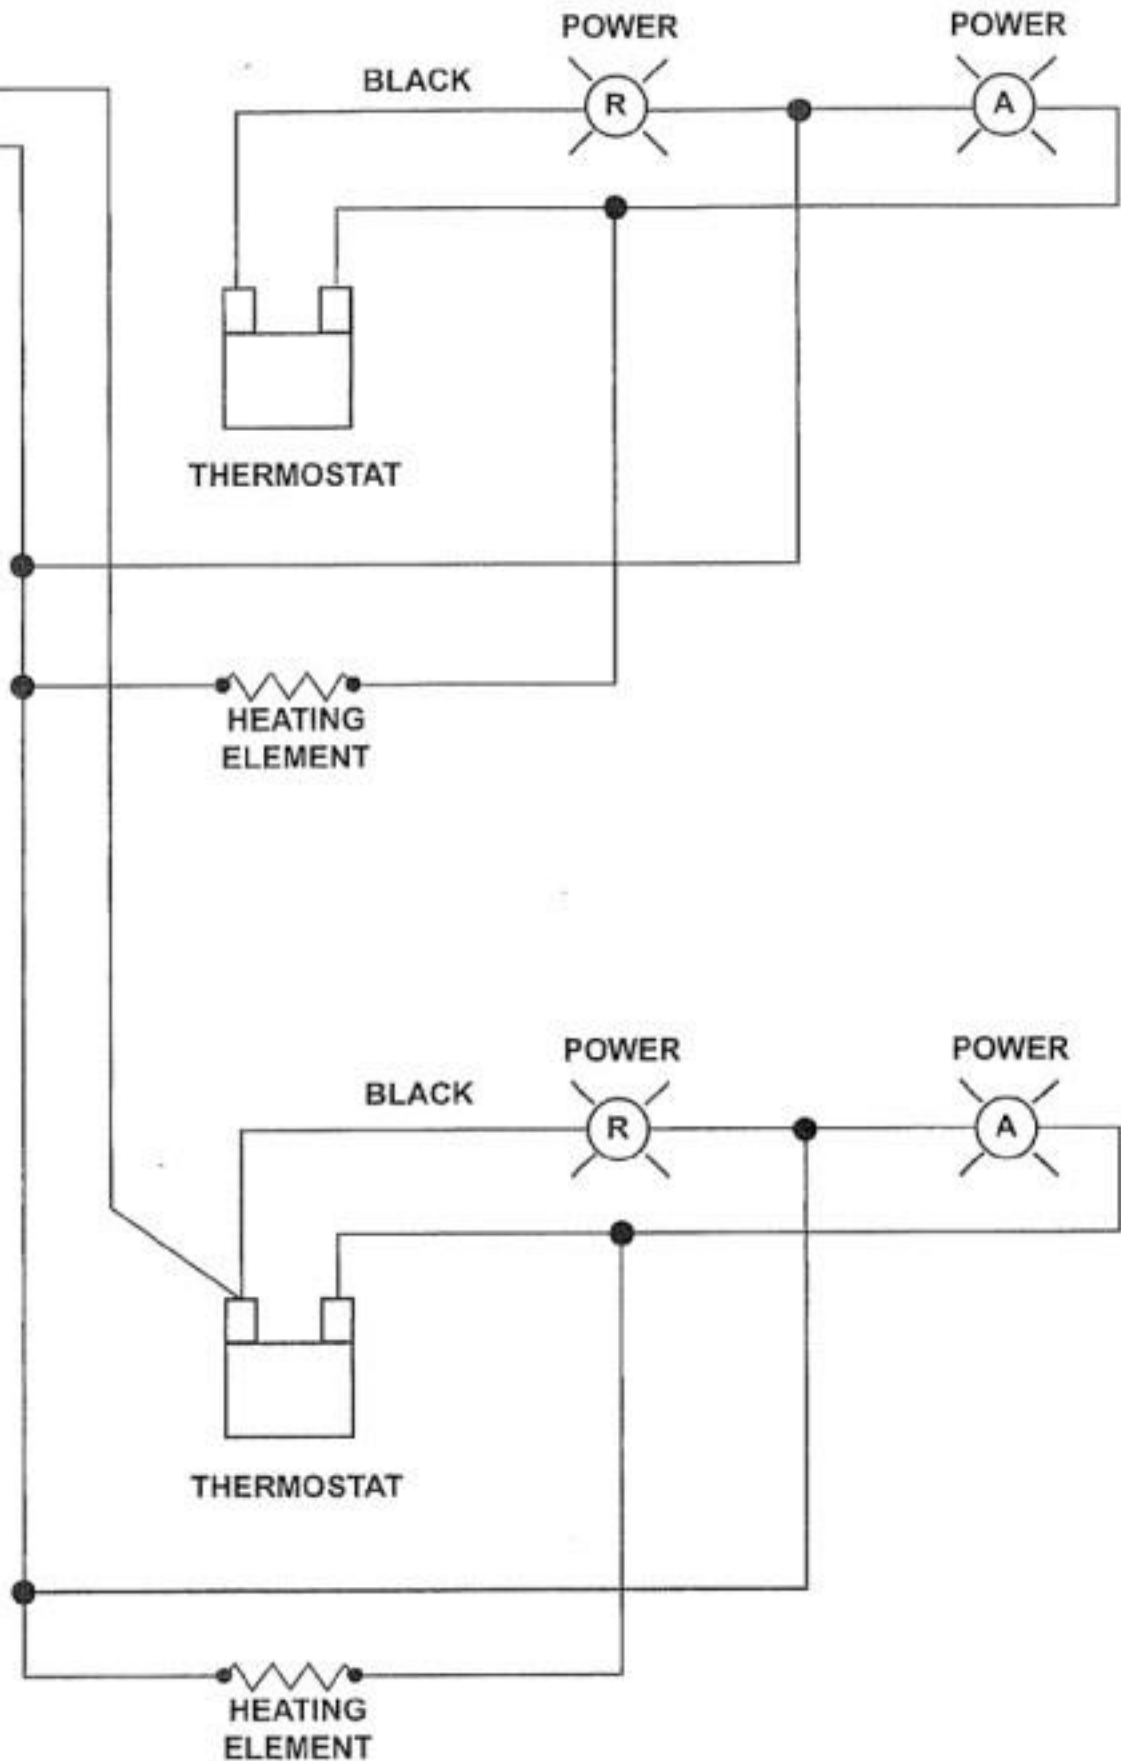

WHITE

GREEN

HEATING ELEMENT

HEATING ELEMENT

POWER CONNECTION  
120V, 1PH, 60 Hz  
208/240V, 1PH, 60 Hz

BLACK  
WHITE  
GREEN

**POWER CONNECTION**  
120V, 1PH, 60 Hz  
208/240V, 1PH, 60 Hz

POWER CONNECTION  
120V, 1PH, 60 HZ