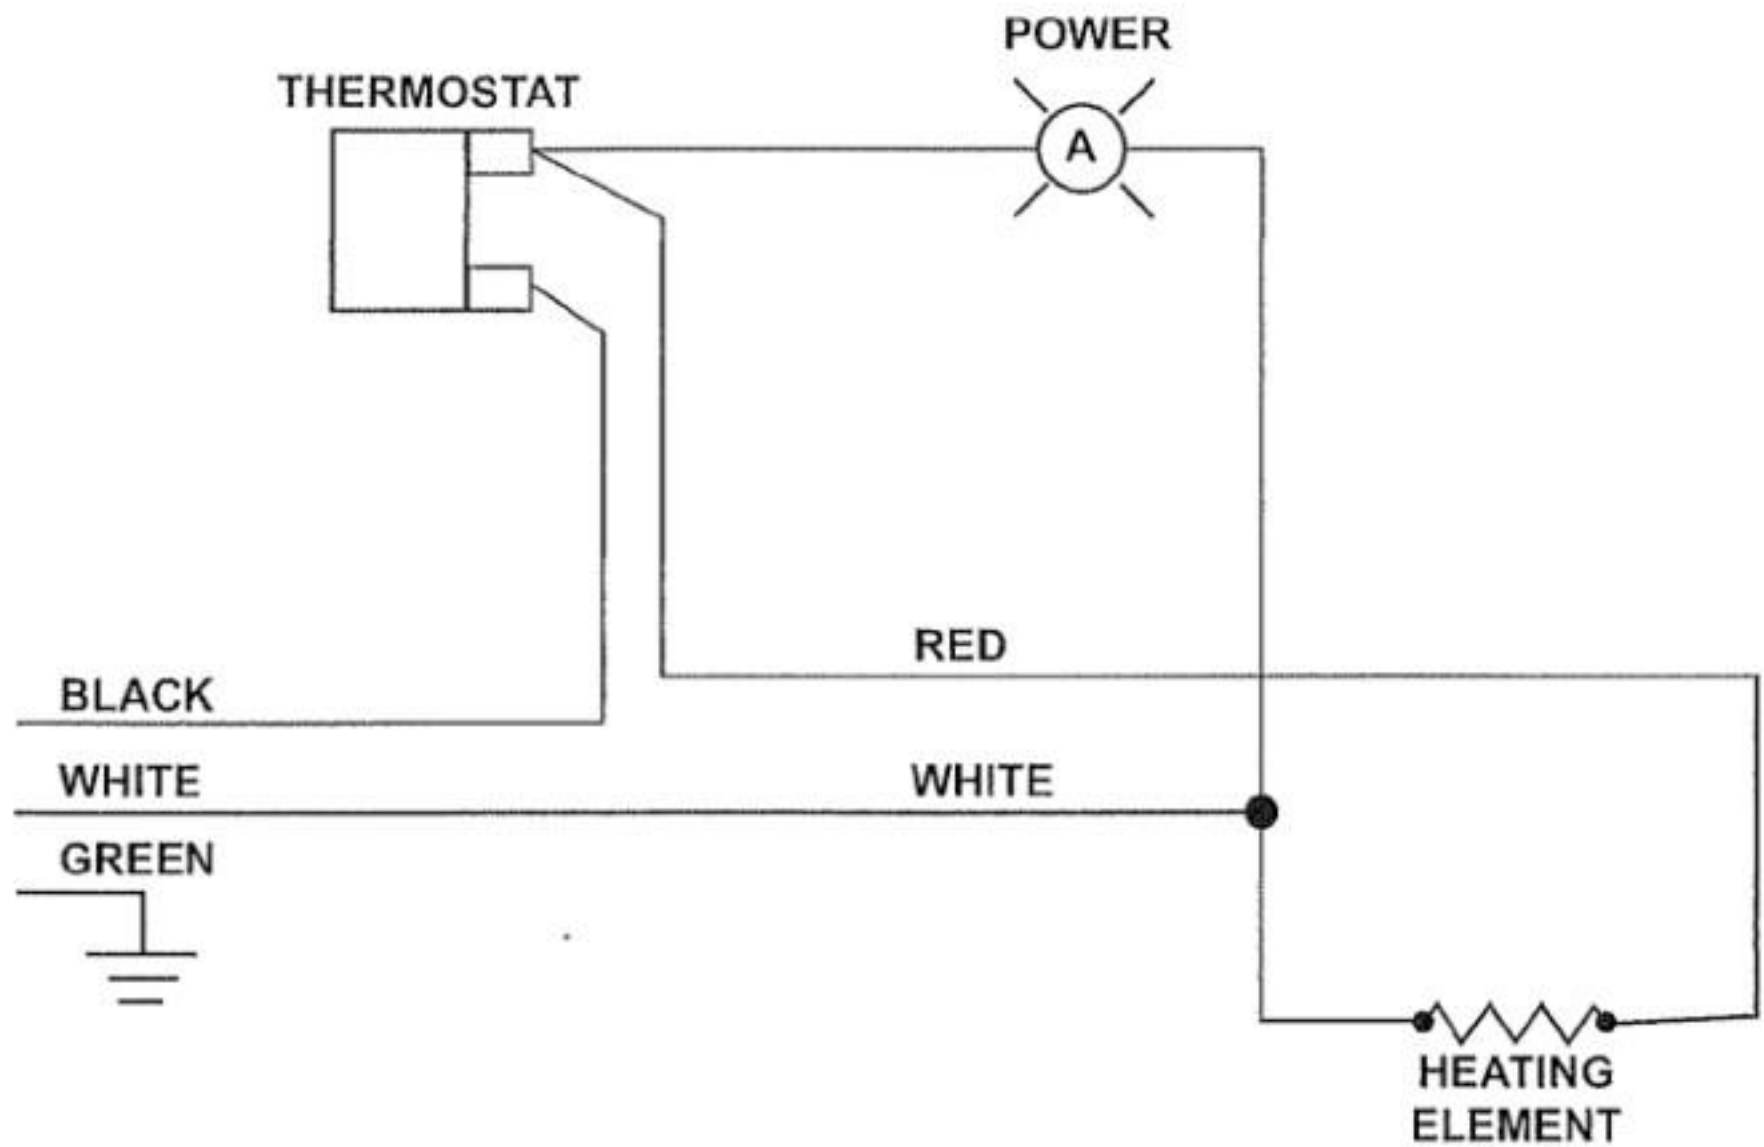

WHITE

GREEN

HEATING ELEMENT

HEATING ELEMENT

POWER CONNECTION  
120V, 1PH, 60 Hz  
208/240V, 1PH, 60 Hz

BLACK  
WHITE  
GREEN

**POWER CONNECTION**  
120V, 1PH, 60 Hz  
208/240V, 1PH, 60 Hz

POWER CONNECTION  
120V, 1PH, 60 HZ