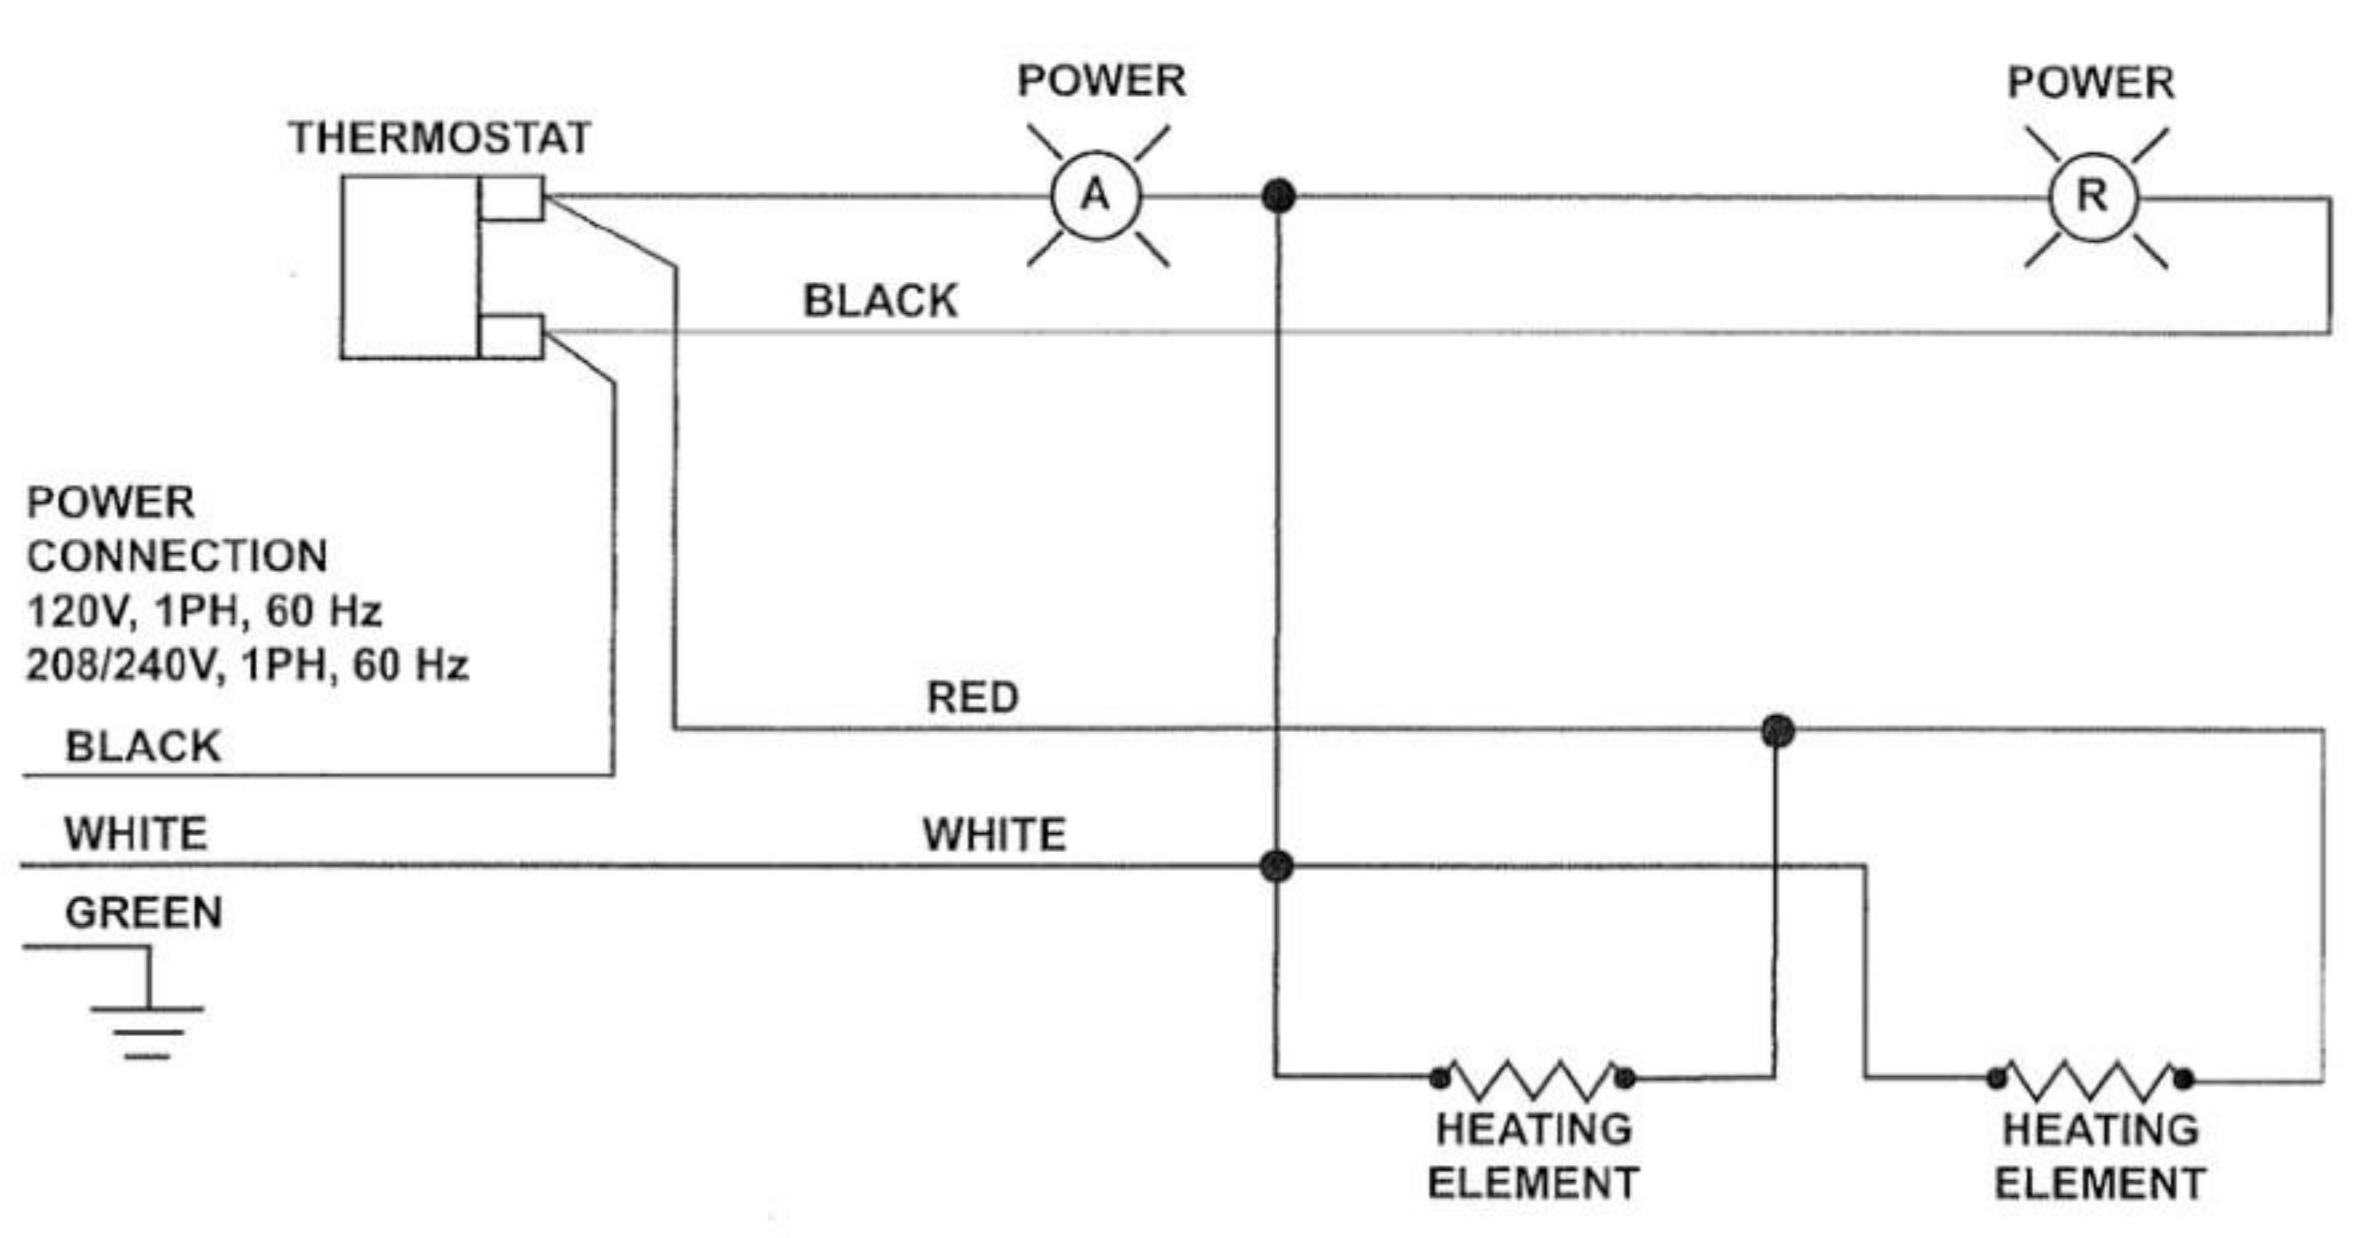

WHITE

GREEN

HEATING ELEMENT

HEATING ELEMENT

POWER CONNECTION  
120V, 1PH, 60 Hz  
208/240V, 1PH, 60 Hz

BLACK  
WHITE  
GREEN

**POWER CONNECTION**  
120V, 1PH, 60 Hz  
208/240V, 1PH, 60 Hz

POWER CONNECTION  
120V, 1PH, 60 HZ