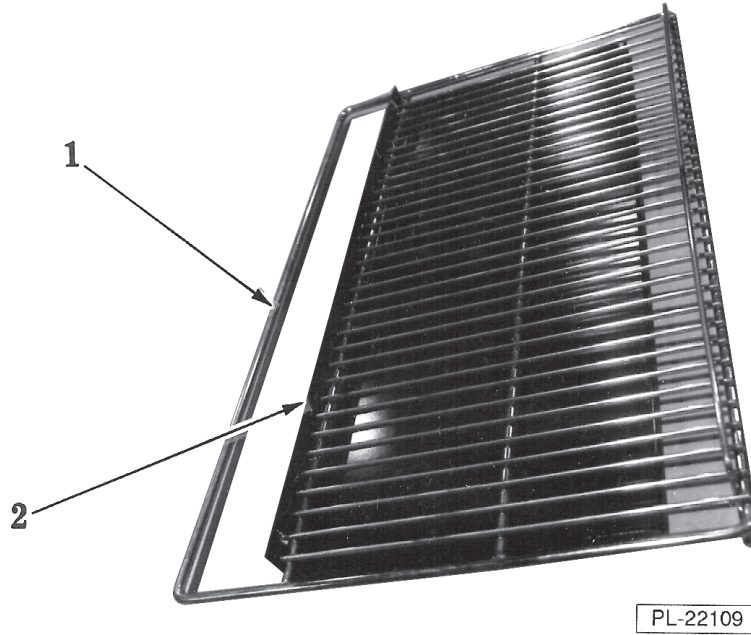

BROILER GRID & DRIP PAN

ILLUS. PL-22109	PART NO.	NAME OF PART	AMT.
1	00-408689-00001	Grid - Broiler	1
2	00-408709-00001	Pan - Drip	1
	00-409962-00001	Pan - Grease Collector	1