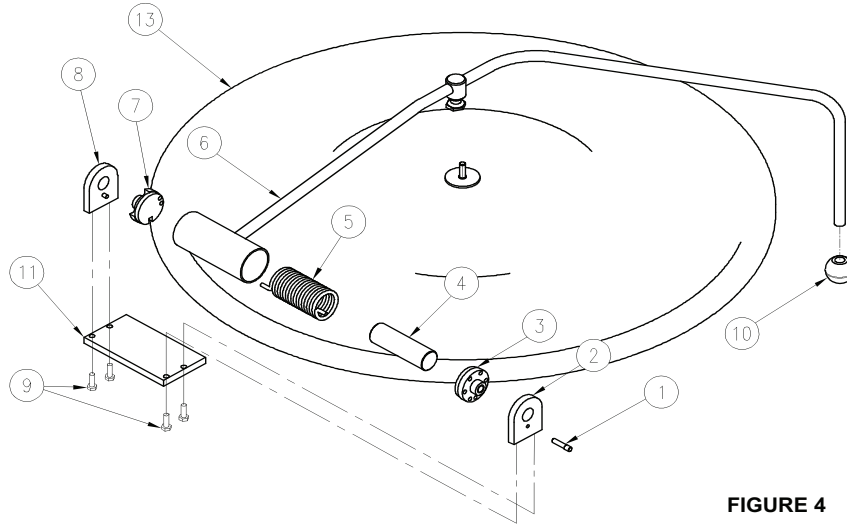

FIGURE 2

**DRAW OFF VALVES
REPLACEMENT PARTS LIST**

PART NO.	NAME OF PART	AMT.		
		1½ " Valve	2" Valve	3" Valve
1	00-854977 Nut	1	1	
	00-836940 Nut			1
2	00-836967 Handle	1	1	
	00-836942 Handle			1
3	00-836943 Hex. Assembly Nut	1		
	00-836944 Hex. Assembly Nut		1	
	00-836945 Hex. Assembly Nut			1
4	00-836946 Bonnet	1		
	00-836947 Bonnet		1	
	00-836948 Bonnet			1
5	00-836966 "O" Ring	1		
	00-836953 "O" Ring		1	
	00-836954 "O" Ring			1
6	00-850218 Disc & Stem Assy.	1		
	00-836950 Disc & Stem Assy.		1	
	00-836951 Disc & Stem Assy.			1
7	00-836955 Valve Body	1		
	00-836956 Valve Body		1	
	00-836957 Valve Body			1
	00-851291 Draw Off Valve Complete	1		
	00-851293 Draw Off Valve Complete		1	
	00-851294 Draw Off Valve Complete			1

FIGURE 3

HINGED COVER ASSEMBLY

REPLACEMENT PARTS LIST

PART NO.	NAME OF PART	AMT.
1	00-836964 Knob	1
2	00-850499 Handle Assy. (20 Gallon)	1
	00-854466 Handle Assy. (40 Gallon)	1
3	00-851335 Bolt	2
4	00-851906 Fiber Washer	4
5	NS-015-16 Nut	2
6	00-850216 Cover (20 Gallon)	1
	00-850217 Cover (40 Gallon)	1

FIGURE 4

**SPRING ASSIST HINGE ASSEMBLY
REPLACEMENT PARTS LIST**

PART NO.	NAME OF PART	AMT.
1	00-836986 Lock Pin	1
2	00-844367-00040 End Lock Plate	1
3	00-854974 Stationary Disc	1
4	00-854975 Cores	1
5	00-836990 Spring	1
6	00-850518-00002 Handle Assy. (20 Gallon)	1
	00-850518-00003 Handle Assy. (40 Gallon)	1
	00-850061 Handle Assy. (60 Gallon)	1
7	00-854976 Rotary Disc	1
8	00-836993 End Stop Plate	1
9	SC-041-10 Cap Screws	4
10	00-836964 Knob	1
	00-844461 Hinge Assy.	1
	00-850216 Cover (20 Gallon)	1
	00-850217 Cover (40 Gallon)	1
	00-844424 Cover (60 Gallon)	1