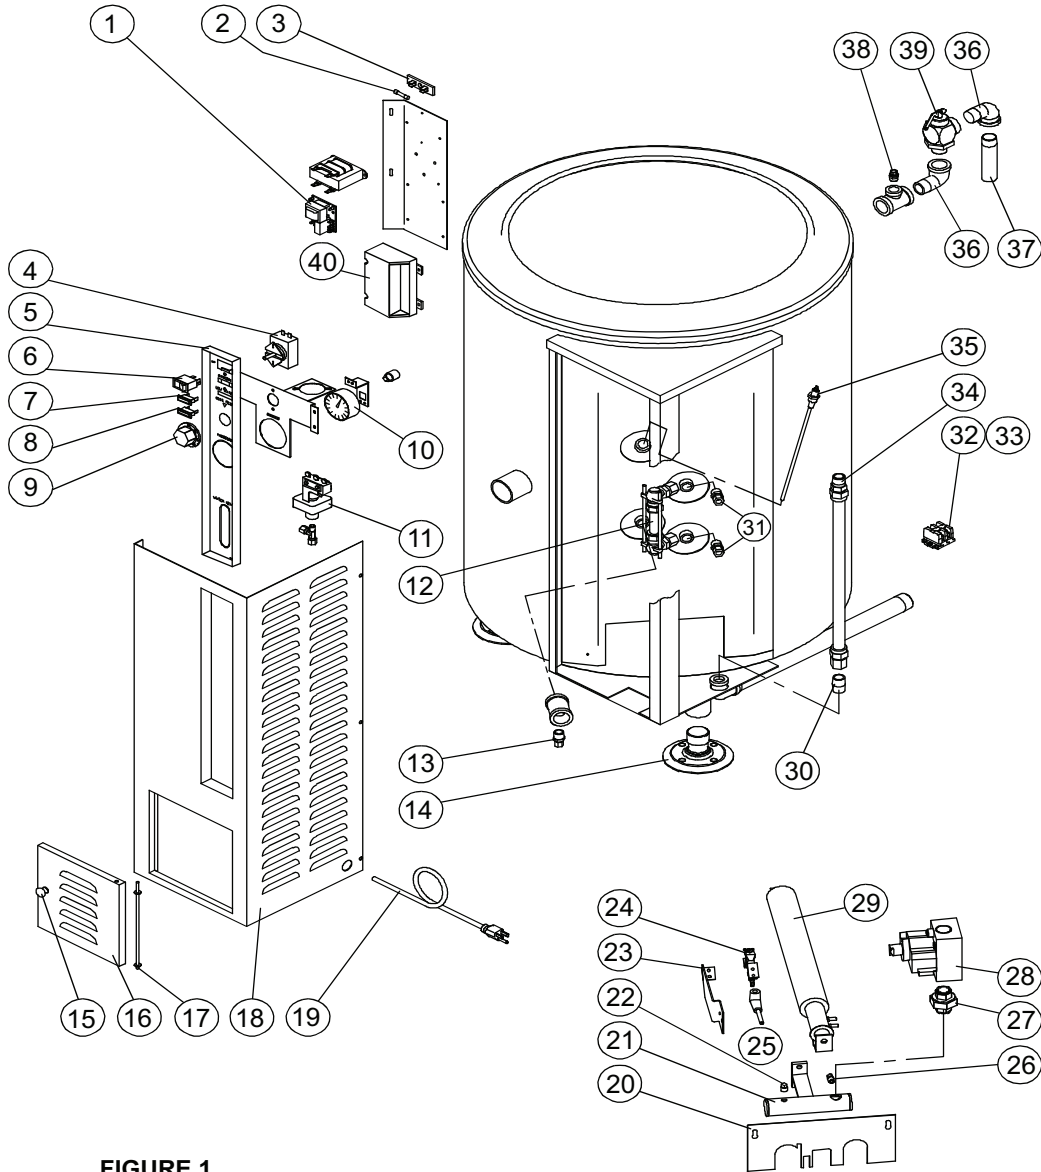

FIGURE 1

REPLACEMENT PARTS LIST

PART NO.	NAME OF PART	AMT.		
		20	40	60
1	00-853021 Low Water Cut Off	1	1	1
2	00-881991 Fuse, (3-amp) (250 V)	1	1	1
3	00-881992 Fuse Holder	1	1	1
4	00-844483 Thermostat	1	1	1
5	00-857457 Recess Control Panel	1	1	1
	00-844484 Control Decal	1	1	1
6	00-855542-00005 Power Switch	1	1	1