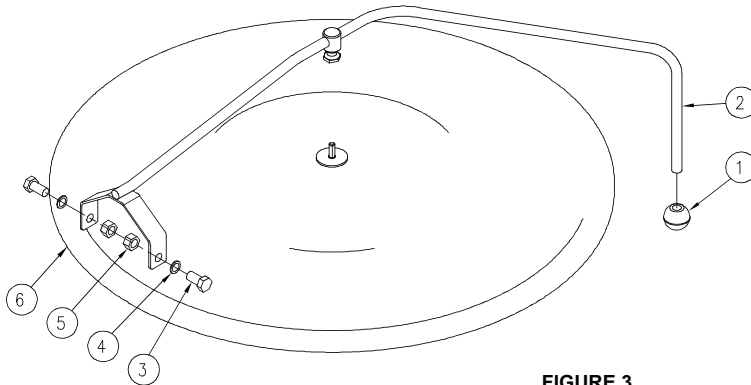

FIGURE 2

**DRAW OFF VALVES
REPLACEMENT PARTS LIST**

PART NO.	NAME OF PART	AMT.		
		1½ " Valve	2" Valve	3" Valve
1	00-854977 Nut	1	1	
	00-836940 Nut			1
2	00-836967 Handle	1	1	
	00-836942 Handle			1
3	00-836943 Hex. Assembly Nut	1		
	00-836944 Hex. Assembly Nut		1	
	00-836945 Hex. Assembly Nut			1
4	00-836946 Bonnet	1		
	00-836947 Bonnet		1	
	00-836948 Bonnet			1
5	00-836966 "O" Ring	1		
	00-836953 "O" Ring		1	
	00-836954 "O" Ring			1
6	00-850218 Disc & Stem Assy.	1		
	00-836950 Disc & Stem Assy.		1	
	00-836951 Disc & Stem Assy.			1
7	00-836955 Valve Body	1		
	00-836956 Valve Body		1	
	00-836957 Valve Body			1
	00-851291 Draw Off Valve Complete	1		
	00-851293 Draw Off Valve Complete		1	
	00-851294 Draw Off Valve Complete			1

FIGURE 3

HINGED COVER ASSEMBLY

REPLACEMENT PARTS LIST

PART NO.	NAME OF PART	AMT.
1	00-836964 Knob	1
2	00-850499 Handle Assy. (20 Gallon)	1
	00-854466 Handle Assy. (40 Gallon)	1
3	00-851335 Bolt	2
4	00-851906 Fiber Washer	4
5	NS-015-16 Nut	2
6	00-850216 Cover (20 Gallon)	1
	00-850217 Cover (40 Gallon)	1