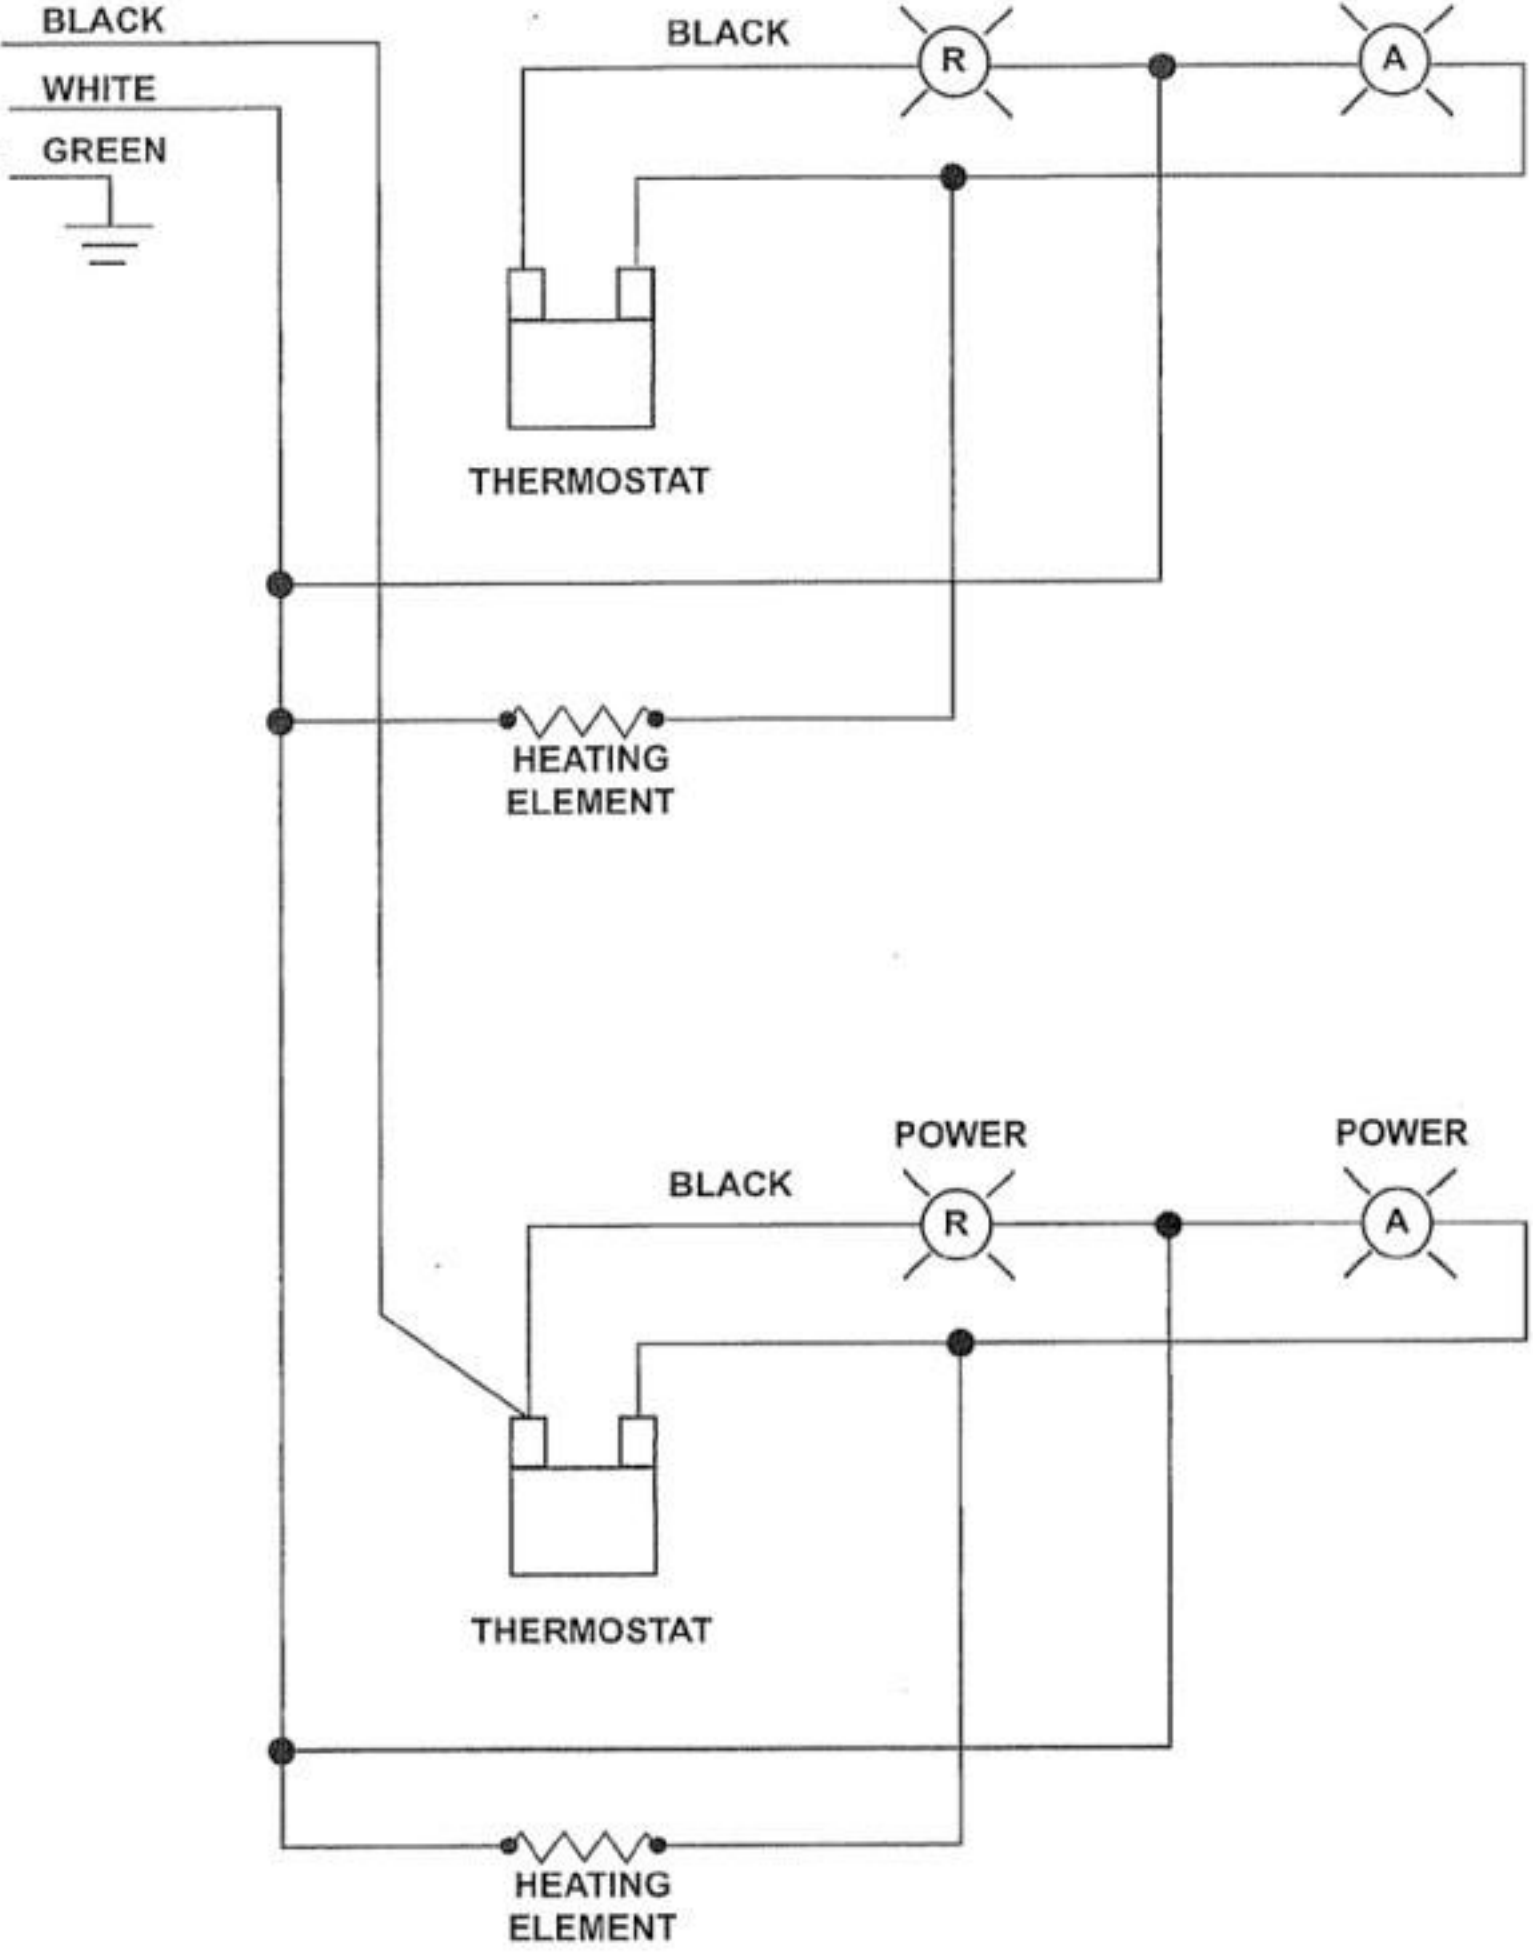

POWER CONNECTION
120V, 1PH, 60 Hz
208/240V, 1PH, 60 Hz

POWER
CONNECTION
120V, 1PH, 60 Hz
208/240V, 1PH, 60 Hz

POWER
CONNECTION
120V, 1PH, 60 HZ

COOLING FAN MOTOR