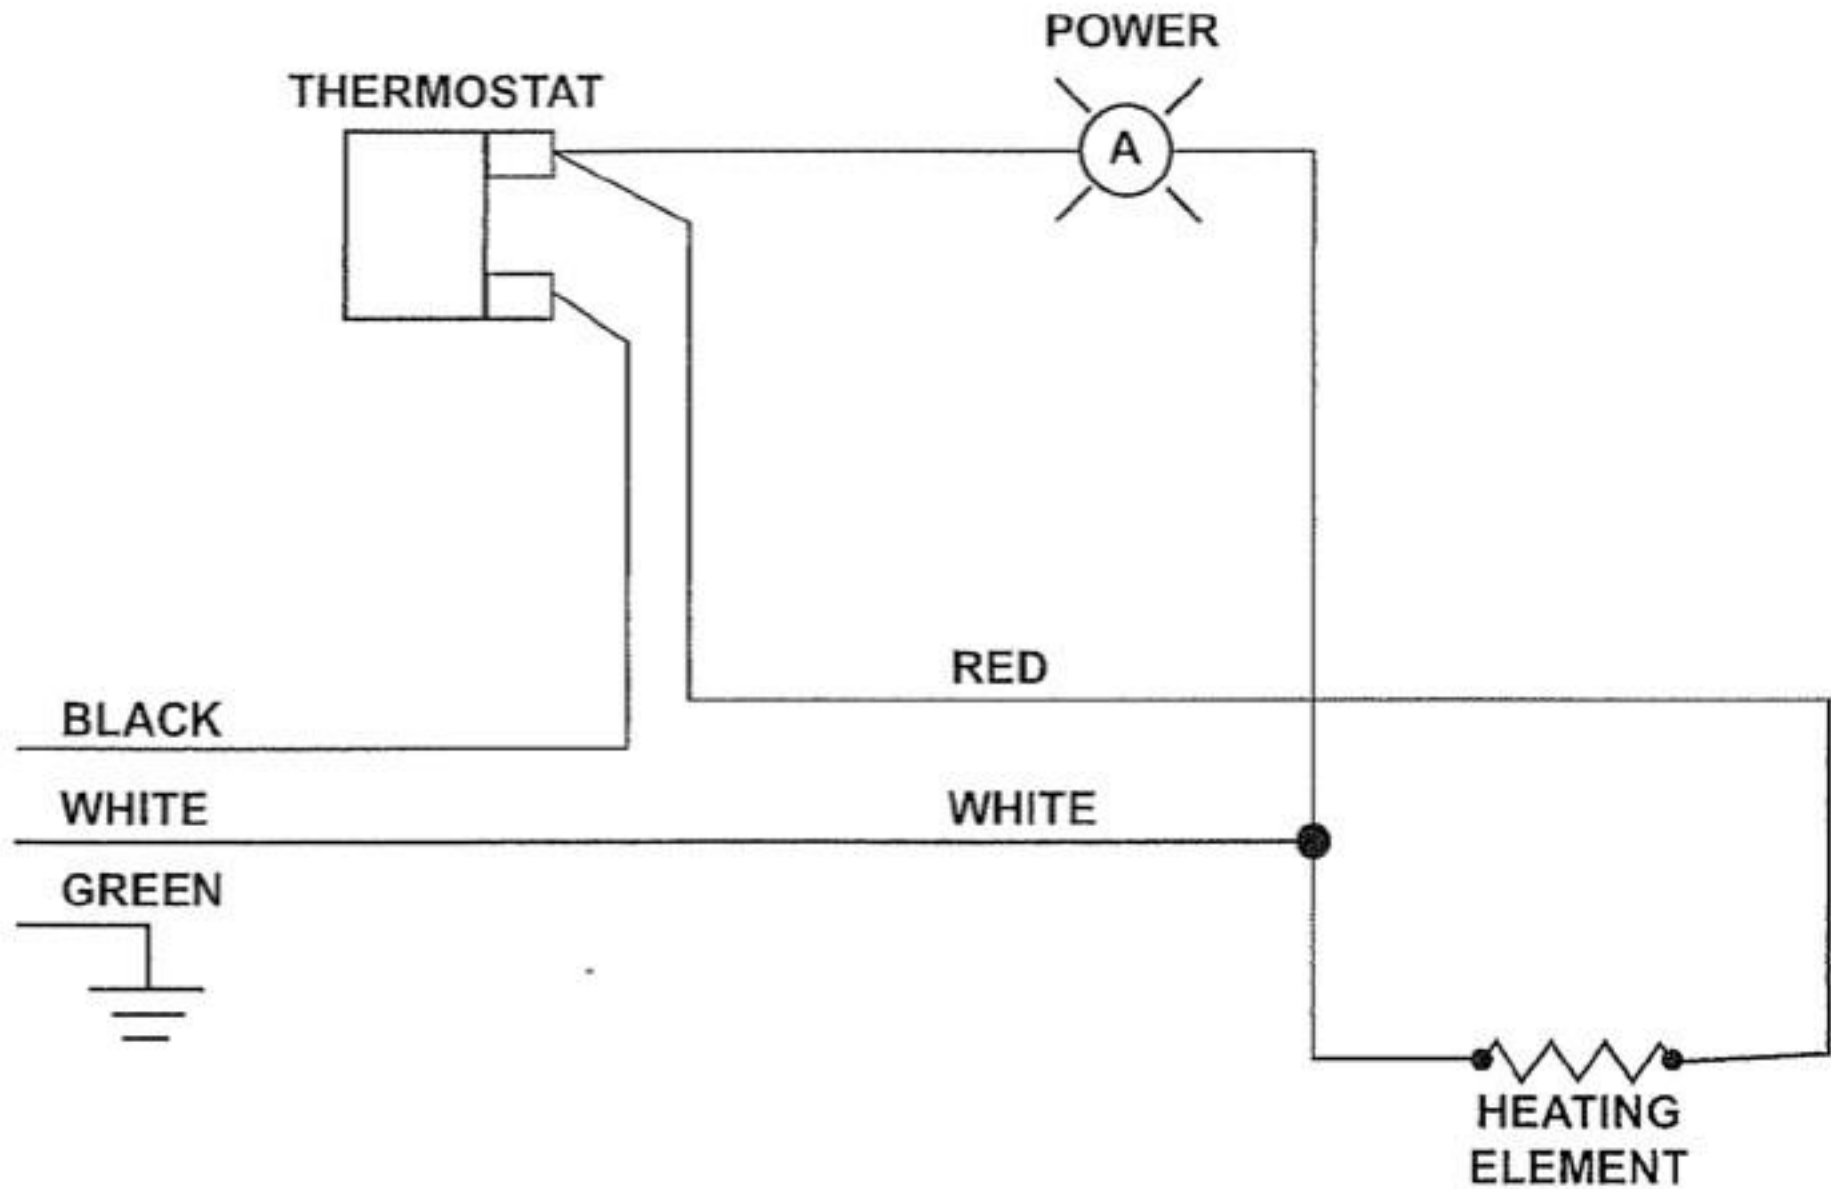

POWER CONNECTION
120V, 1PH, 60 Hz
208/240V, 1PH, 60 Hz

POWER
CONNECTION
120V, 1PH, 60 Hz
208/240V, 1PH, 60 Hz

POWER
CONNECTION
120V, 1PH, 60 HZ

COOLING FAN MOTOR