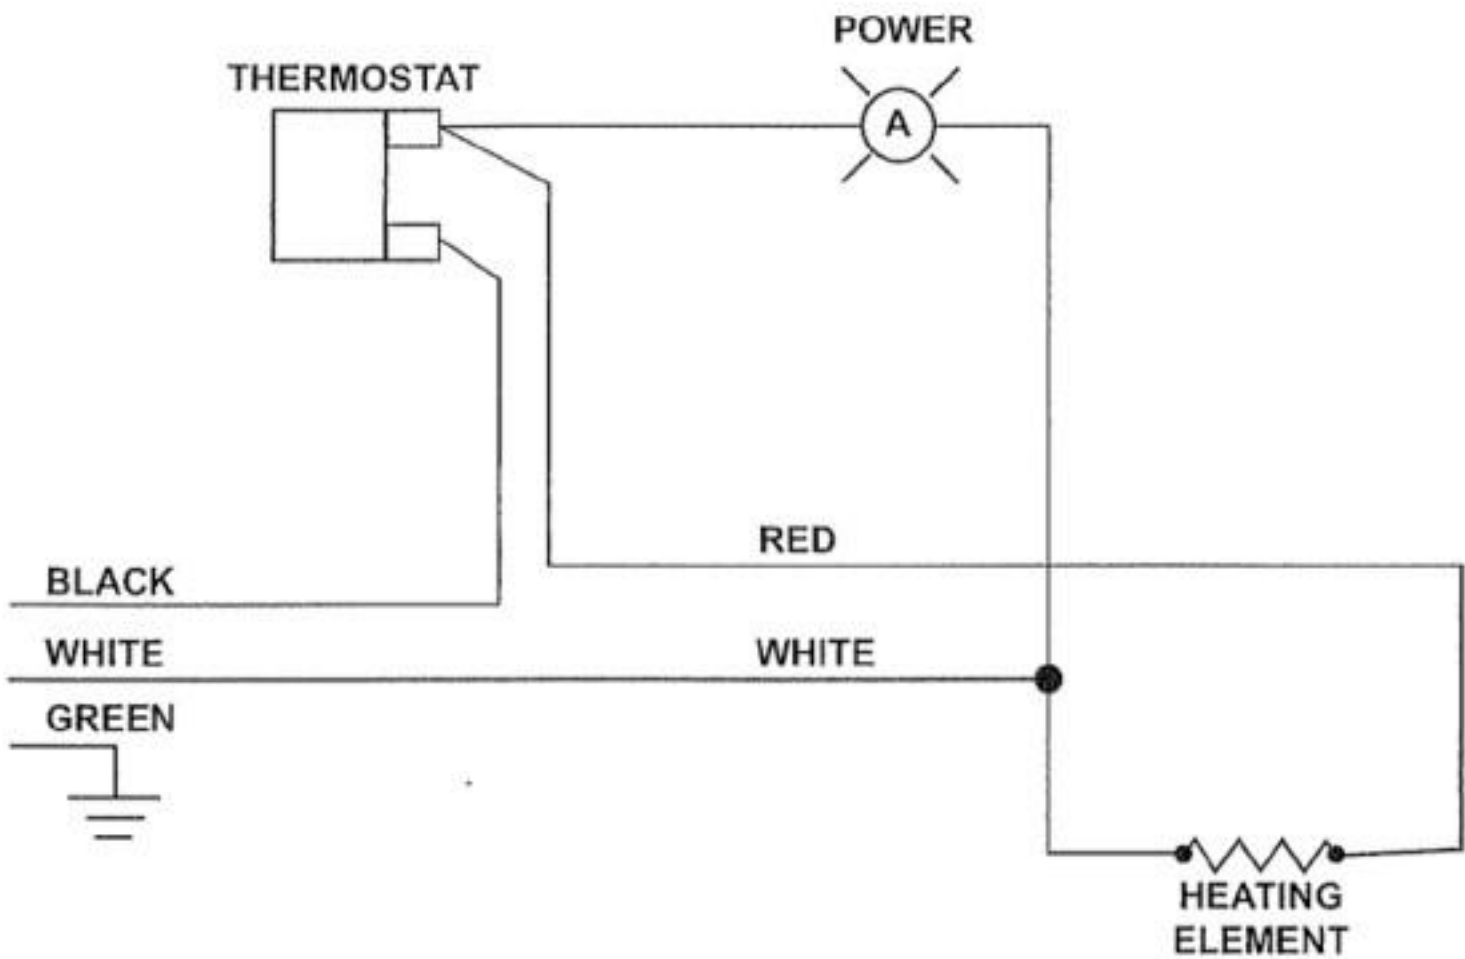

POWER CONNECTION
120V, 1PH, 60 Hz
208/240V, 1PH, 60 Hz

POWER
CONNECTION
120V, 1PH, 60 HZ

COOLING FAN MOTOR