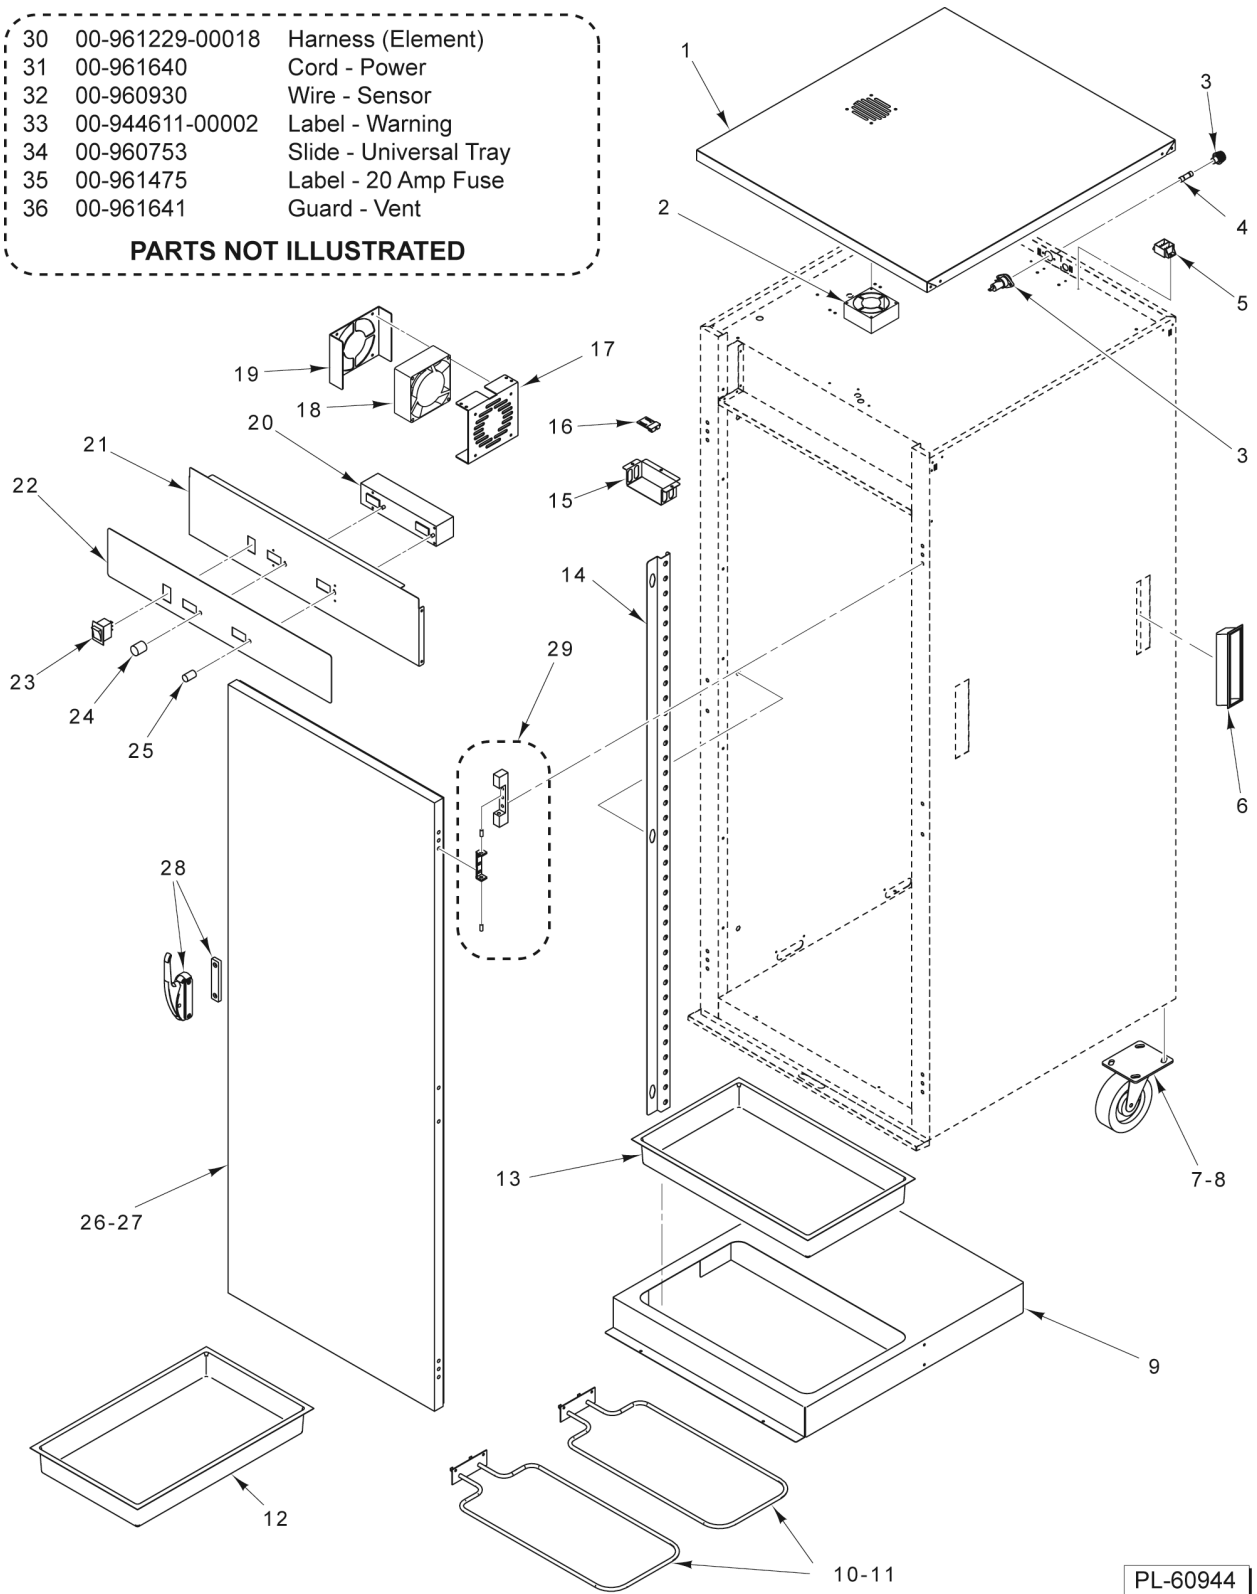

30	00-961229-00018	Harness (Element)
31	00-961640	Cord - Power
32	00-960930	Wire - Sensor
33	00-944611-00002	Label - Warning
34	00-960753	Slide - Universal Tray
35	00-961475	Label - 20 Amp Fuse
36	00-961641	Guard - Vent

PARTS NOT ILLUSTRATED

PL-60944

VHU CABINET

VHU CABINET

ILLUS.	PART NO.	NAME OF PART	AMT.
PL-60944			
1	00-960912	Cover - Top.....	1
2	00-960833	Fan - Vent, 3-1/8 In. (Top Cover) (Built After 1/1/2017).....	1
3	00-961476	Holder - Fuse (Incls. Cap).....	1
4	00-961156-00G20	Fuse - 20 Amp.....	1
5	00-960507	Terminal - Block.....	1
6	00-960606	Handle - Recessed (Black).....	4
7	00-960519	Caster (Rigid).....	2
8	00-960520	Caster (Swivel).....	2
9	00-960913-01VHU	Cover - Element.....	1
10	00-961113	Clip - Element.....	2
11	00-961173-1500A	Element (1500 Watts).....	2
12	00-960933	Pan - VHU Exterior (Standard Stainless Steel Pan).....	1
13	00-961353	Pan - VHU Interior (Stainless Steel W/High Temp. Black Coating on Pan Bottom)	1
14	00-960906-00018	Support - Tray.....	4
15	00-960916	Cover - Sensor.....	1
16	00-960816	Sensor (Temperature/Humidity).....	1
17	00-960924	Bracket - Fan (Front).....	1
18	00-961061	Fan - Food Compartment, Moisture Rated (4.75 In. Sq.).....	1
19	00-960925-00001	Bracket - Fan (Back).....	1
20	00-960811	Controller (Temp. & Humidity).....	1
21	00-960914-01VHU	Panel - Control.....	1
22	00-960923-01VHU	Overlay.....	1
23	00-960937	Switch - Power (SPST, 120V, 20A.).....	1
24	00-961170	Knob (Large) (Temp.).....	1
25	00-961171	Knob (Small) (Humidity).....	1
26	00-960815	Glass Door Assy.....	1
27	00-851800-00937	Gasket - Door.....	1
28	00-960664	Latch - Door (Magnetic).....	1
29	00-960616	Hinge Assy.....	2
30	00-961229-00018	Harness (Element) (VHU18).....	2
31	00-961640	Cord - Power.....	1
32	00-960930	Wire - Sensor.....	1
33	00-944611-00002	Label - Warning (Hot Surface).....	1
34	00-960753	Slides - Universal Tray.....	1
35	00-961475	Label - Fuse Replacement.....	1
36	00-961641	Guard - Vent.....	1