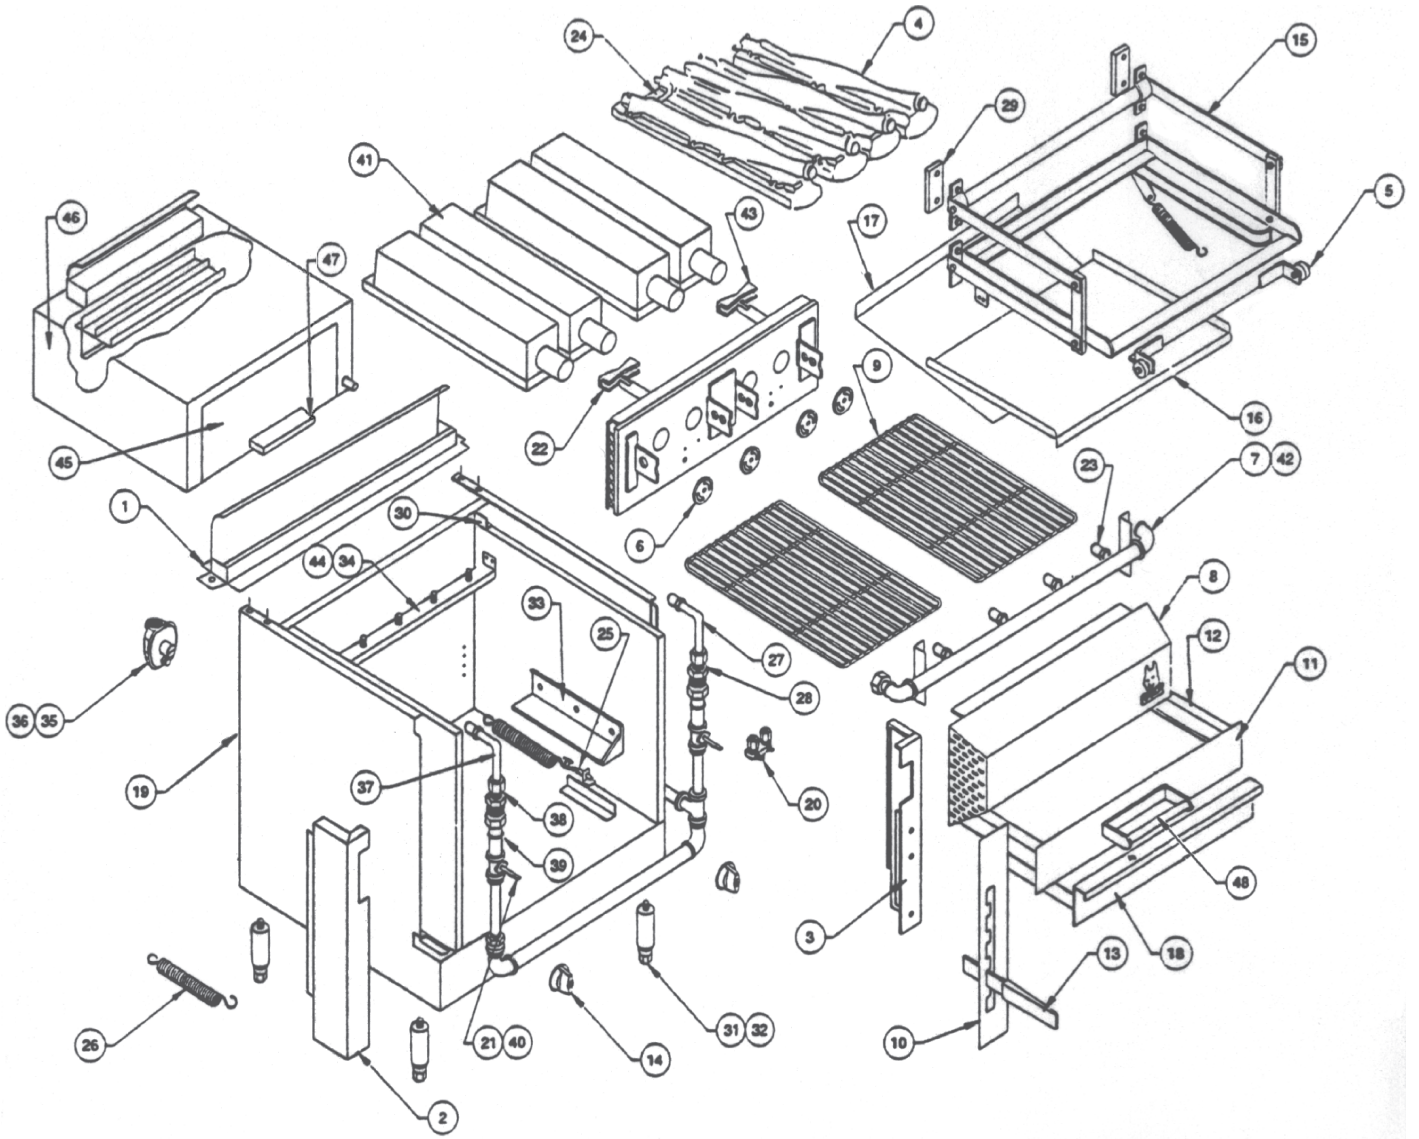

GAS TOP FIRED BROILERS REPLACEMENT PARTS

Fig. 1

Oven Parts

ILLUS. Fig. 1	PART NO.	NAME OF PART	AMT.
1	00-707114	Flue Outlet (Front) .....	1
	00-707115	Flue Outlet (Back) .....	1
2	00-707089	Corner End Trim (Left) .....	1
3	00-707090	Corner End Trim (Right) .....	1
4	00-712501-0000A	Burner (Cast Iron) .....	4
5	00-712516	Roller Bearing .....	2
6	00-719266	Air Shutter .....	4
7	00-707047-0000A	Top Burner Manifold Assy. (Cast Iron Burners) .....	1
8	00-707082-0000A	Manifold Cover Assy. ....	1
9	00-712539	Broiler Grid .....	2
10	00-707137-000PL	Lever Adjusting Bar .....	1
11	00-707073	Carriage Front Cover .....	1
12	00-707028-0000A	Elevator Rack Frame Assy. ....	1
13	00-712566	Elevator Handle .....	1
14	00-719256-00012	Valve Knob (Black) (Vulcan) .....	2
	00-719256-00002	Valve Knob (Black) (Wolf) .....	2
15	00-707020-0000A	Elevator Sub Assy. ....	1
16	00-707077	Drip Tray (Upper) .....	1
17	00-707076	Drip Tray (Lower) .....	1
18	00-707078-0000A	Grease Pan Assy. ....	1
19	00-707085-0000A	Body Side Assy. (SST) .....	2
20	00-420786-00001	Dual Pilot Valve .....	1
21	00-712052	Valve (Cast Iron Burners) .....	2
22	00-712545	Pilot Assy. ....	4
23	00-719951-00042	Burner Orifice (Nat. Gas) (Cast Iron Burners) .....	4
	00-719951-00053	Burner Orifice (LP Gas) (Cast Iron Burners) .....	4
	00-719951-00042	Burner Orifice (Nat. Gas) (Infrared Burners) (Vulcan) .....	4
	00-719951-00046	Burner Orifice (Nat. Gas) (Infrared Burners) (Wolf) .....	4
	00-719951-00053	Burner Orifice (LP Gas) (Infrared Burners) (Vulcan) .....	4
	00-719951-00055	Burner Orifice (LP Gas) (Infrared Burners) (Wolf) .....	4
24	00-707041-0000A	Burner Radiant Assy. (Cast Iron Burners) .....	4
25	00-712548	Eye Bolt .....	2
26	00-712547	Spring .....	2
27	00-851614-00002	Flex Tube 3/8" (SST) .....	2
28	00-719377	Connector 3/8" NPT to 3/16" CC .....	2
29	00-712558	Rear Spacer Block .....	4
30	00-707050	Vent Spacer .....	6
31	00-711396	Pipe Leg 4 1/2" Counter Model (SST) .....	4
32	00-715030	Pipe Leg 6" Floor Model (SST) .....	4
33	00-707026	Spring Cover (LH) .....	1
	00-707027	Spring Cover (RH) .....	1
34	00-707037-0000A	Burner Rest Assy. ....	1
35	00-408279-00025	Pressure Regulator (Nat. Gas) .....	1
36	00-408279-00021	Pressure Regulator (LP Gas) .....	1
37	00-851614-00002	Flex Tube 3/8" (SST) .....	2
38	00-719377	Connector 3/8" NPT to 3/16" CC .....	2
39	00-719153	Reducer 1/2" X 3/8" CC .....	2
40	00-712052	Valve (Hi-Low Standard) (Infrared Burners) .....	2
41	00-712055	Infrared Burner .....	4
42	00-751402-0000A	Burner Manifold Assy. (Top) .....	2
43	00-712577	Pilot Extension .....	4
44	00-751396-0000A	Burner Support Assy. (Rear) (Infrared Burners) .....	1
45	00-707124-0000A	Finishing Oven Door Assy. (SST) .....	1
46	00-707101-0000A	Body Weld Assy. ....	1
47	00-707075	Handle (Finishing Oven Door) .....	1
48	00-707075	Handle (Broiler Drawer) .....	1
	Not Shown		
	00-718341-00004	Finishing Oven Rack .....	1
	00-712559	Pilot Tubing, 3/16" (LH) .....	1
	00-712560	Pilot Tubing, 3/16" (RH) .....	1