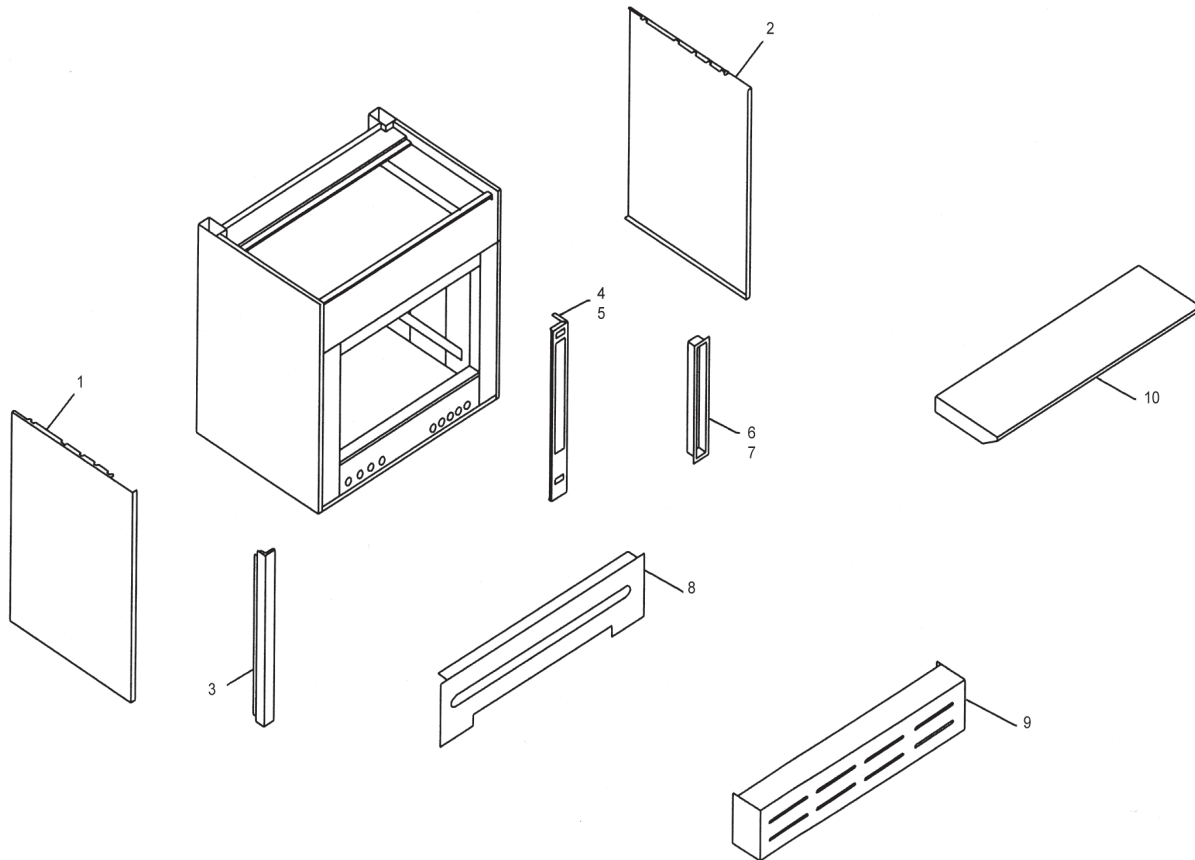

### Control System Parts List

ILLUS. Fig. 3, 4	PART NO.	NAME OF PART	AMT.
1	00-719156	1/8 X 1/4cc Brass Elbow .....	1
2	00-719377	3/8 NPT X 3/8 STR Brass Connector .....	1
3	00-719037	3/8 X 3/8 X 3/8 Tee .....	1
4	00-719971	Shut Off Valve (Standard Oven) .....	1
5	00-719032	Union 3/8 .....	1
6	00-719055	Nipple 3/8 X 1 1/4 .....	1
7	00-715048	Oven Thermostat (FDT0) (500°) .....	1
	00-715048-00002	Oven Thermostat (650°) .....	1
8	00-719074	Close Nipple 3/8 .....	1
9	00-720719	Safety Valve (BASO) .....	1
10	00-719951-00035	Orifice .....	1
11	00-719737-00004	Oven Burner (Prior to April 17, 2006) .....	1
	00-497579-000G1	Oven Burner (April 17, 2006 to Present) .....	1
12	00-719066	Reducing Coupling 3/8 X 1/8 .....	1
13	00-707648-0000A	Pilot Valve Assy. ....	1
14	00-402957-00003	Knob, Oven Valve (Black) .....	1
15	00-402957-00002	Knob, Oven Valve (Red) .....	1
16	00-715080	ON/OFF Oven Valve (Convection Oven) .....	1
17	00-720017	Temperature Indicator Light (Red) .....	1
18	00-719202	Oven Thermostat (Convection Oven) .....	1
19	00-718224	Oven Thermostat Dial .....	1
20	00-715112	Fan Switch (3-Position Rocker) .....	1
21	00-715127	Label, Fan Switch .....	1
22	00-713656	Dual Solenoid .....	1
23	00-788596-0000A	Terminal Block .....	1
24	00-713933	Flame Switch .....	1
25	00-720385	Spark Module, Single (Blue) .....	1
26	00-715122	Switch, Door .....	1
27	00-714392-00042	Spark Pilot .....	1
28	00-720041	Pilot Orifice (Nat. Gas) (Use With 715004 Only) .....	1
29	00-712363	Pilot Orifice (LP. Gas) (Use With 715004 Only) .....	1
30	00-719385	Orifice Elbow, Oven Burner .....	1
31	00-715059	Oven Thermostat Dial (Knob) (500°) .....	1
	00-715059-00001	Oven Thermostat Dial (Knob) (650°) .....	1
32	00-715005	Oven Safety Thermocouple .....	1
33	00-715004	Oven Pilot (Nat. Gas) (Prior to April 17, 2006) .....	1
	00-412787-00001	Oven Pilot (Nat. Gas) (April 17, 2006 to Present) .....	1
	00-412782-00002	Oven Pilot (LP. Gas) (April 17, 2006 to Present) .....	1
34	00-706088	Mounting Bracket For Pilot .....	1
35	00-719393	Elbow 3/8 x 3/8cc .....	1
36	00-719376	Brass Elbow .....	1
37	00-722425	Flex Tubing 3/8 x 8" .....	1
38	00-722227	Flex Tubing 1/4 X 6" .....	1
39	00-722229	Flex Tubing 1/4 X 18" .....	1
40	00-722230	Flex Tubing 1/4 X 24" .....	1
41	00-722223	Flex Tubing 3/8 X 24" .....	1
42	00-722222	Flex Tubing 3/8 X 18" .....	1