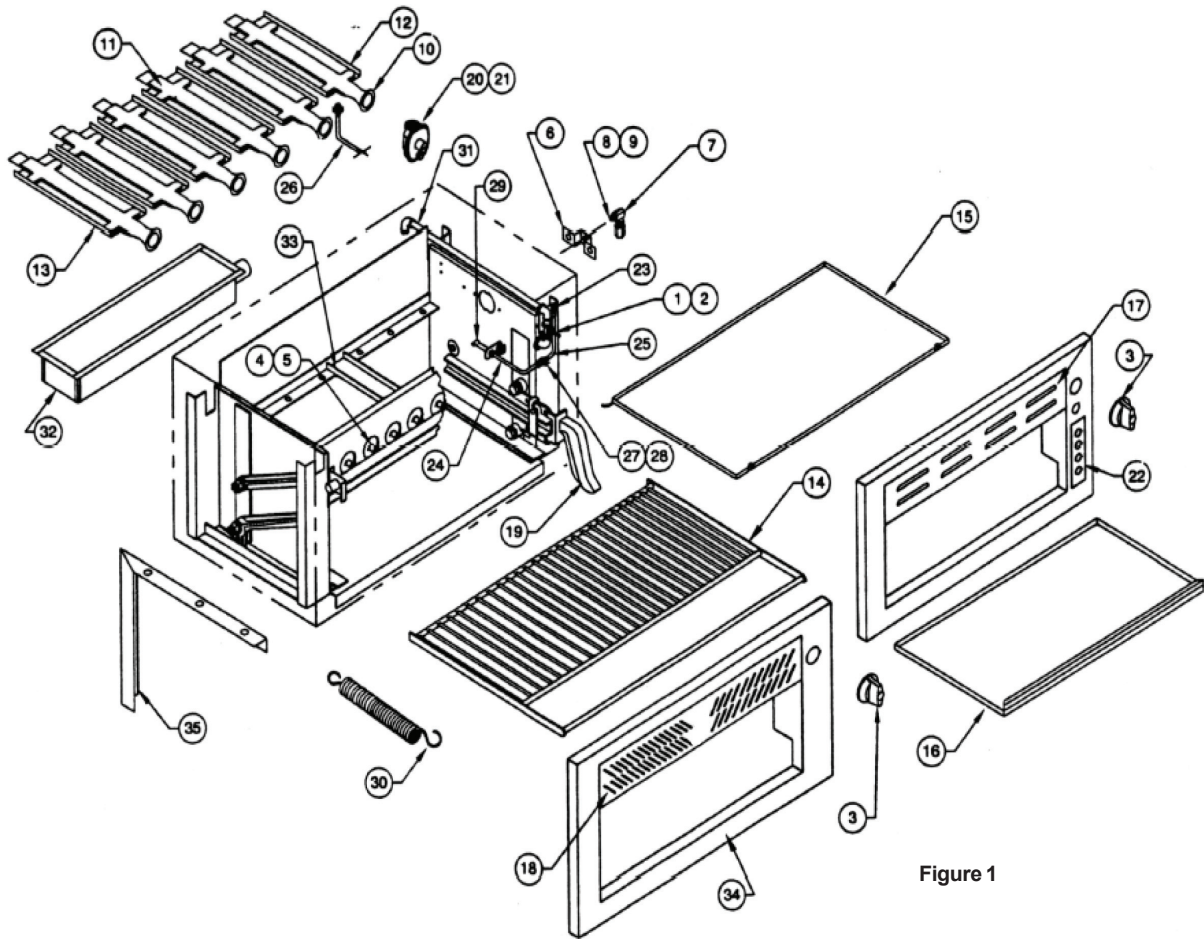

Figure 1

REPLACEMENT PARTS LIST

ILLUS.	PART NO.	NAME OF PART	AMT.
Figure 1			
1	00-712020	Shut-Off Valve (Canada) .....	1
2	00-712043	Shut-Off Valve .....	1
3	00-426745-00001	Shut-Off Valve, Knob (Black) .....	1
3A	00-420560-00001	Shut-Off Valve, Knob (Red) (VSB34R, VSB34IR) .....	1
4	00-719951-00053	Orifice (Nat. Gas) (Cast Iron Burners) .....	1
5	00-719951-00060	Orifice (LP Gas) (Cast Iron Burners) .....	1
6	00-753363	Orifice Bracket .....	1
7	00-713967-00041	Infrared Burner Orifice (Nat. Gas) .....	1
7A	00-713967-00050	Infrared Burner Orifice (LP Gas) .....	1
7B	00-719206	Hood Fitting for Cast Iron Burner Orifice .....	6
8	00-712368	Orifice Plug #40 (Nat. Gas) .....	1
9	00-712369	Orifice Plug #50 (LP Gas) .....	1
10	00-719265	Air Shutter .....	1
11	00-712001-000A2	Burner Assy. (Cast Iron) .....	6
11A	00-712001	Burner Only (Cast Iron) .....	6
12	00-702069-00002	Burner Radiant Only (RH) (SS) (Cast Iron Burner) .....	6
13	00-702070-00002	Burner Radiant Only (LH) (SS) (Cast Iron Burner) .....	6
13A	00-719352	Radiant Pin (Cast Iron Burner) .....	4
13B	00-730403	Cotter Pin (Cast Iron Burner) .....	1
14	00-702317-0000A	Broiler Rack Assy. ....	1
15	00-702319-0000A	Broiler Rack Drip Tray .....	1