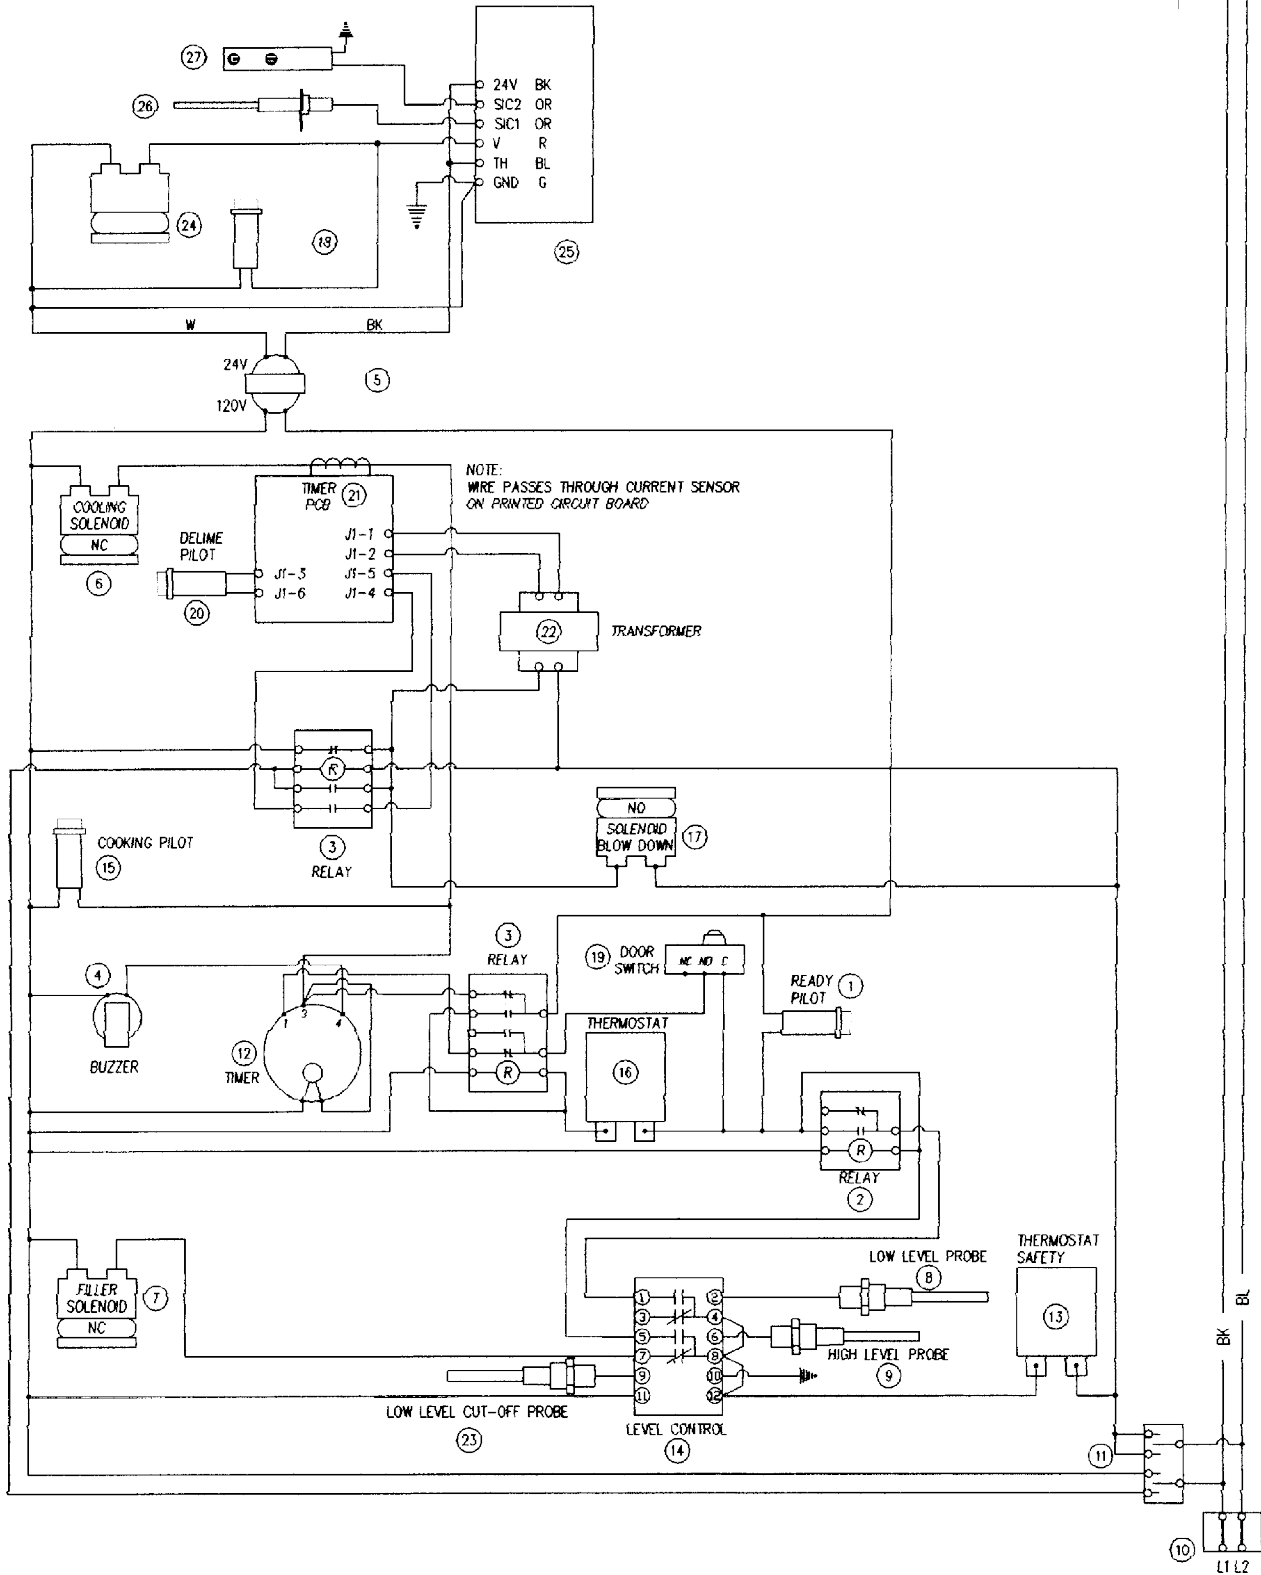

WIRING DIAGRAM ELECTRIC STEAMERS

VSX3E, 4E ,5E, OR (1/2) VSX7E, 10E

3553

SCHEMATIC GAS STEAMERS

1TR TIMER CHART

OFF	"0" TIME	TIMED
1/3 OPEN	1/3 OPEN	1/3 CLOSED
1/4 OPEN	1/4 CLOSED	1/4 OPEN

VSX5G AND (1/2) VSX7G, 10G
 3 PROBE DESIGN W/DELIME
 120/60/1

TSP1299C

WIRING DIAGRAM GAS STEAMERS

VSX5G, OR (1/2) VSX7G, 10G

TO UPPER UNIT ↑
WIRING

3547