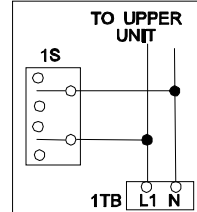

WIRING DIAGRAM ELECTRIC STEAMERS

VSX3E, 4E ,5E, OR (1/2) VSX7E, 10E

3553

SCHEMATIC GAS STEAMERS

1TR TIMER CHART

OFF	"0" TIME	TIMED
1/3 OPEN	1/3 OPEN	1/3 CLOSED
1/4 OPEN	1/4 CLOSED	1/4 OPEN

VSX5G AND (1/2) VSX7G, 10G
 3 PROBE DESIGN W/DELIME
 120/60/1

TSP1299C

WIRING DIAGRAM GAS STEAMERS

VSX5G, OR (1/2) VSX7G, 10G

TO UPPER UNIT ↑
WIRING

3547