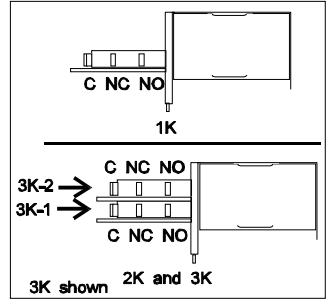

WIRING DIAGRAM ELECTRIC STEAMERS

VSX3E, 4E ,5E, OR (1/2) VSX7E, 10E

3553

SCHEMATIC GAS STEAMERS

1TR TIMER CHART

OFF	"0" TIME	TIMED
1/3 OPEN	1/3 OPEN	1/3 CLOSED
1/4 OPEN	1/4 CLOSED	1/4 OPEN

VSX5G AND (1/2) VSX7G, 10G
 3 PROBE DESIGN W/DELIME
 120/60/1

TSP1299C

WIRING DIAGRAM GAS STEAMERS

VSX5G, OR (1/2) VSX7G, 10G

TO UPPER UNIT ↑
WIRING

3547