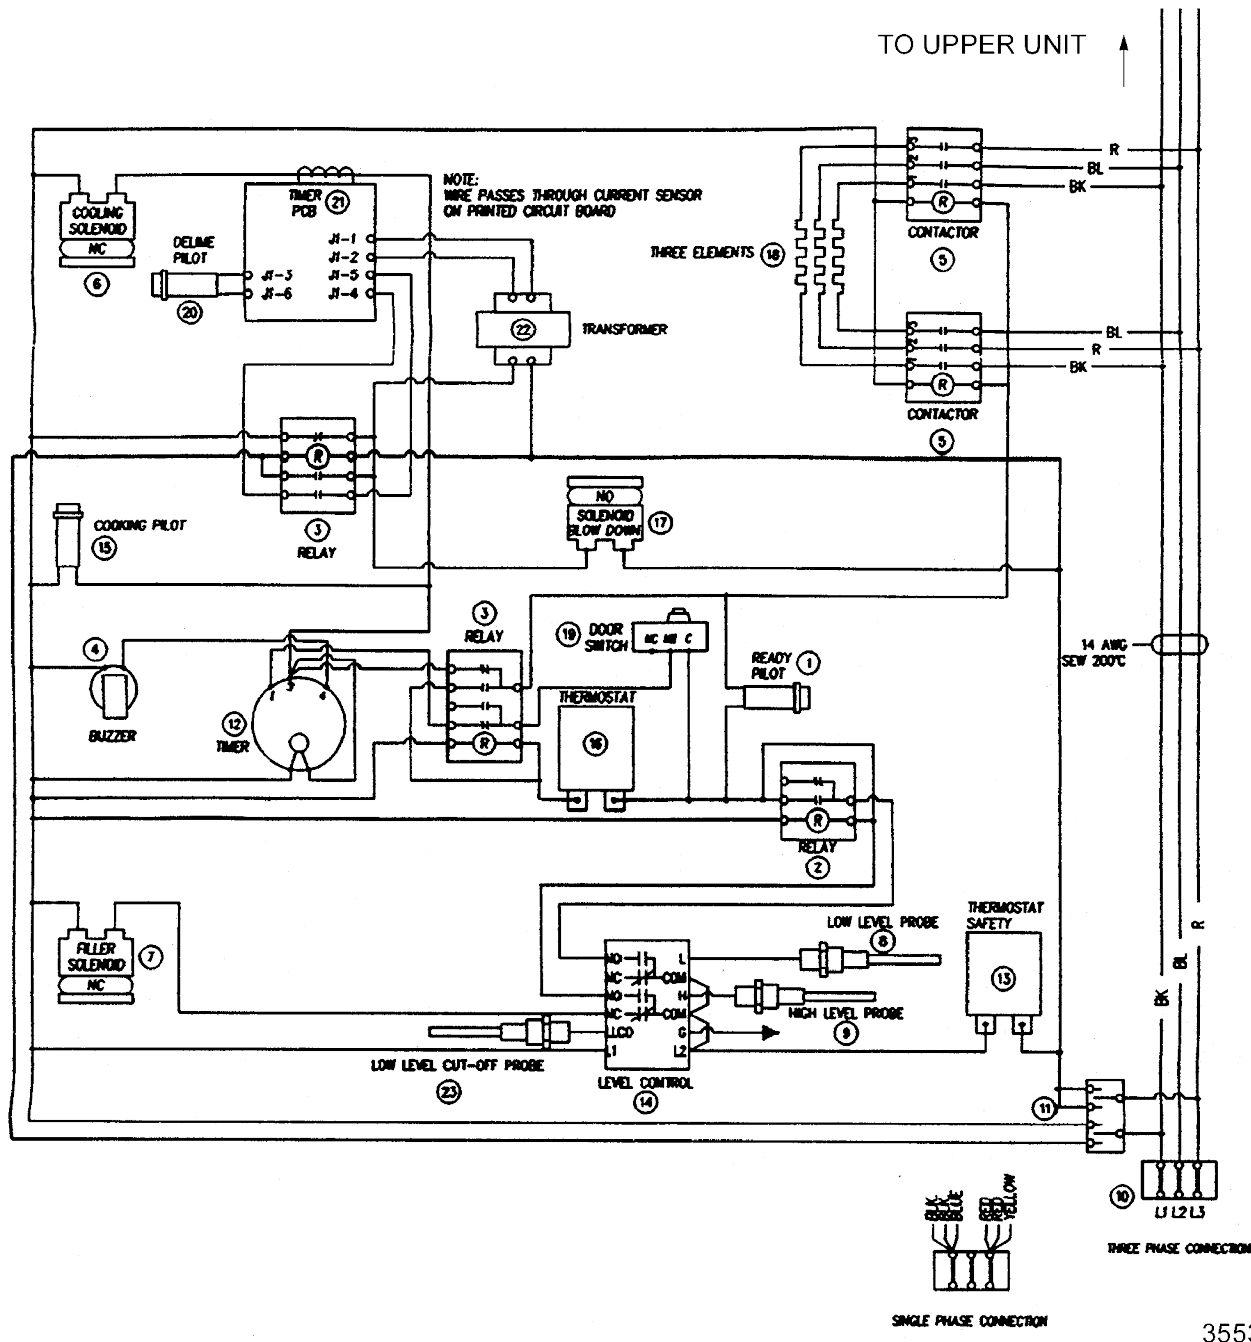

WIRING DIAGRAM ELECTRIC STEAMERS

VSX3E, 4E ,5E, OR (1/2) VSX7E, 10E

3553

SCHEMATIC GAS STEAMERS

1TR TIMER CHART

OFF	"0" TIME	TIMED
1/3 OPEN	1/3 OPEN	1/3 CLOSED
1/4 OPEN	1/4 CLOSED	1/4 OPEN

VSX5G AND (1/2) VSX7G, 10G
 3 PROBE DESIGN W/DELIME
 120/60/1

TSP1299C

WIRING DIAGRAM GAS STEAMERS

VSX5G, OR (1/2) VSX7G, 10G

TO UPPER UNIT ↑
WIRING

3547