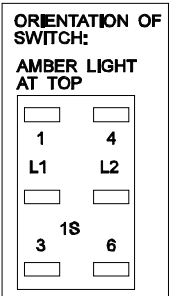

WIRING DIAGRAM ELECTRIC STEAMERS

VSX3E, 4E ,5E, OR (1/2) VSX7E, 10E

3553

SCHEMATIC GAS STEAMERS

1TR TIMER CHART

OFF	"0" TIME	TIMED
1/3 OPEN	1/3 OPEN	1/3 CLOSED
1/4 OPEN	1/4 CLOSED	1/4 OPEN

VSX5G AND (1/2) VSX7G, 10G
 3 PROBE DESIGN W/DELIME
 120/60/1

TSP1299C

WIRING DIAGRAM GAS STEAMERS

VSX5G, OR (1/2) VSX7G, 10G

TO UPPER UNIT ↑
WIRING

3547