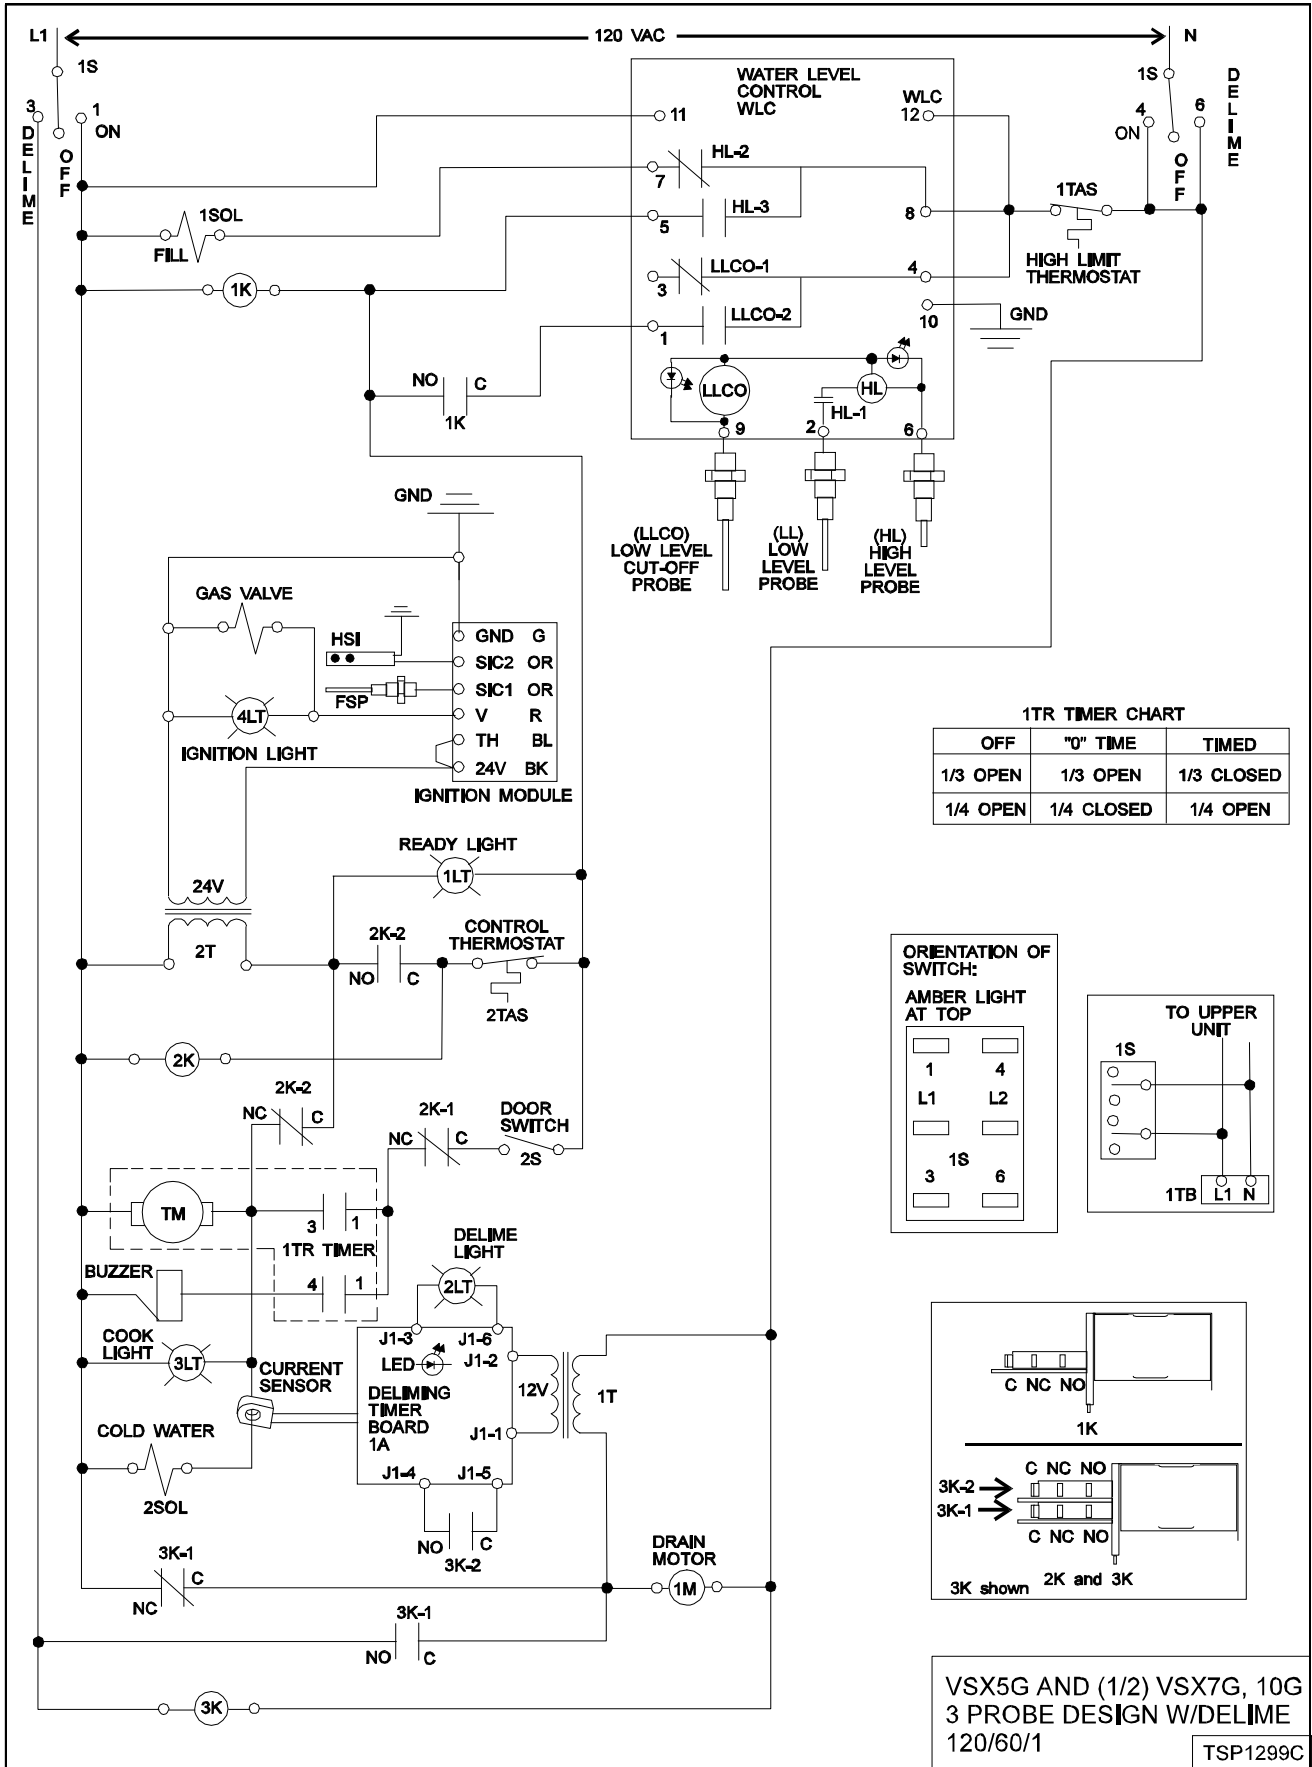

WIRING DIAGRAM ELECTRIC STEAMERS

VSX3E, 4E ,5E, OR (1/2) VSX7E, 10E

3553

SCHEMATIC GAS STEAMERS

1TR TIMER CHART

OFF	"0" TIME	TIMED
1/3 OPEN	1/3 OPEN	1/3 CLOSED
1/4 OPEN	1/4 CLOSED	1/4 OPEN

VSX5G AND (1/2) VSX7G, 10G
 3 PROBE DESIGN W/DELIME
 120/60/1

TSP1299C

WIRING DIAGRAM GAS STEAMERS

VSX5G, OR (1/2) VSX7G, 10G

TO UPPER UNIT ↑
WIRING

3547