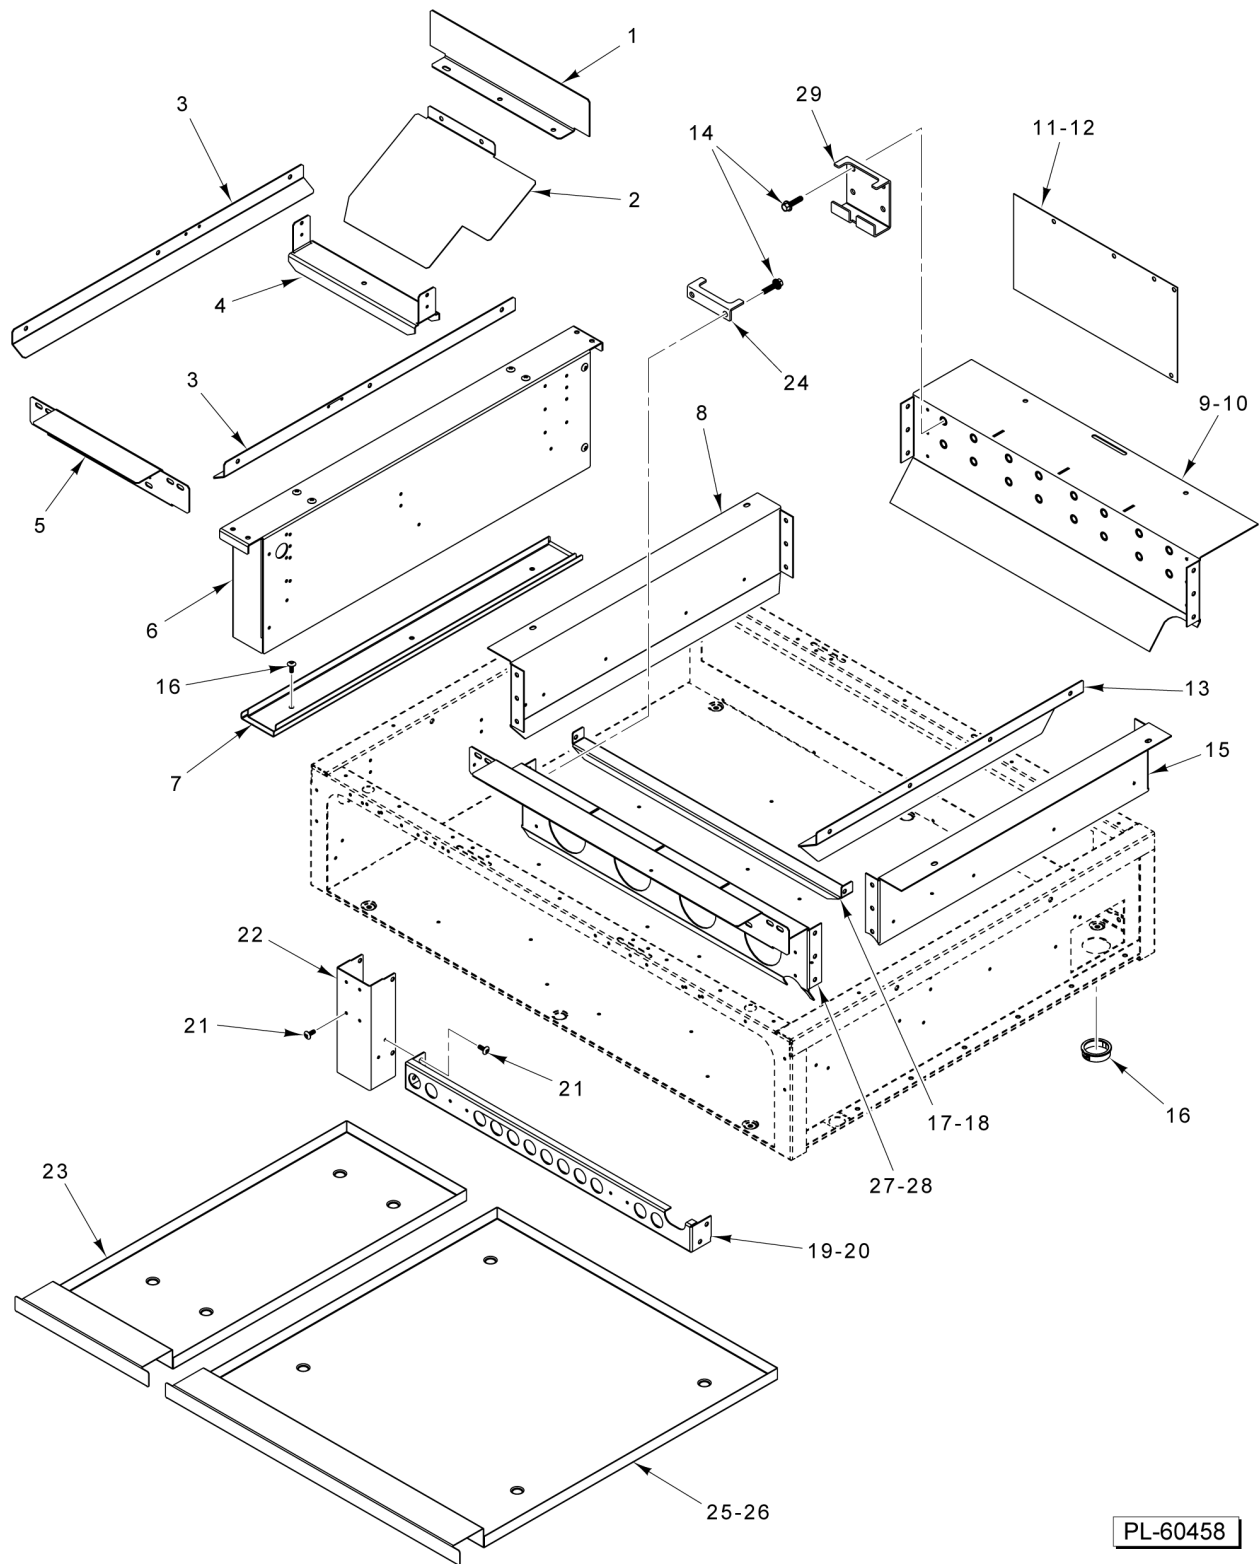

CHARBROILER PANELS

CHARBROILER PANELS

ILLUS.	PART NO.	NAME OF PART	AMT.
1	00-921782	Shield - Rear.....	1
2	00-922865-00012	Deflector (12 In.).....	1
3	00-921865	Panel.....	2
4	00-924006	Burner Support.....	1
5	00-921886-00012	Shield - Front.....	1
6	00-922858-0000A	Divider Wall.....	1
7	00-922861-0000A	Channel.....	1
8	00-922623	Tank - Side (LH).....	1
9	00-922621-0000A	Tank Assy. (Rear).....	1
10	00-962134-0000A	Tank Assy. (Rear) (36 In.).....	1
11	00-922883	Plate - Deflector.....	1
12	00-962146	Plate - Deflector (36 In.).....	1
13	00-922645	Shield - Manifold Heat.....	1
14	00-922154	Screw 1/4-20 x 1 Hex Hd.....	AR
15	00-922622	Tank - Side (RH).....	1
16	2240-2241	Grommet.....	1
17	00-922635	Support - Front Burner.....	1
18	00-962148	Support - Front Burner (36 In.).....	1
19	00-922877	Bracket.....	1
20	00-962143	Bracket (36 In.).....	1
21	00-730228	Self-Tapping Screw 10-24 x 1/2 Phil. Truss Hd.....	AR
22	00-922864	Front - Divider Wall.....	1
23	00-922355-00012	Tray - Crumb.....	1
24	00-922624	Support - Radiant.....	AR
25	00-922355-00024	Tray - Crumb.....	1
26	00-922355-00036	Tray - Crumb (36 In.).....	1
27	00-922620-0000A	Tank Assy. (Front).....	1
28	00-962133-0000A	Tank Assy. (Front) (36 In.).....	1
29	00-922625	Support - Burner.....	AR