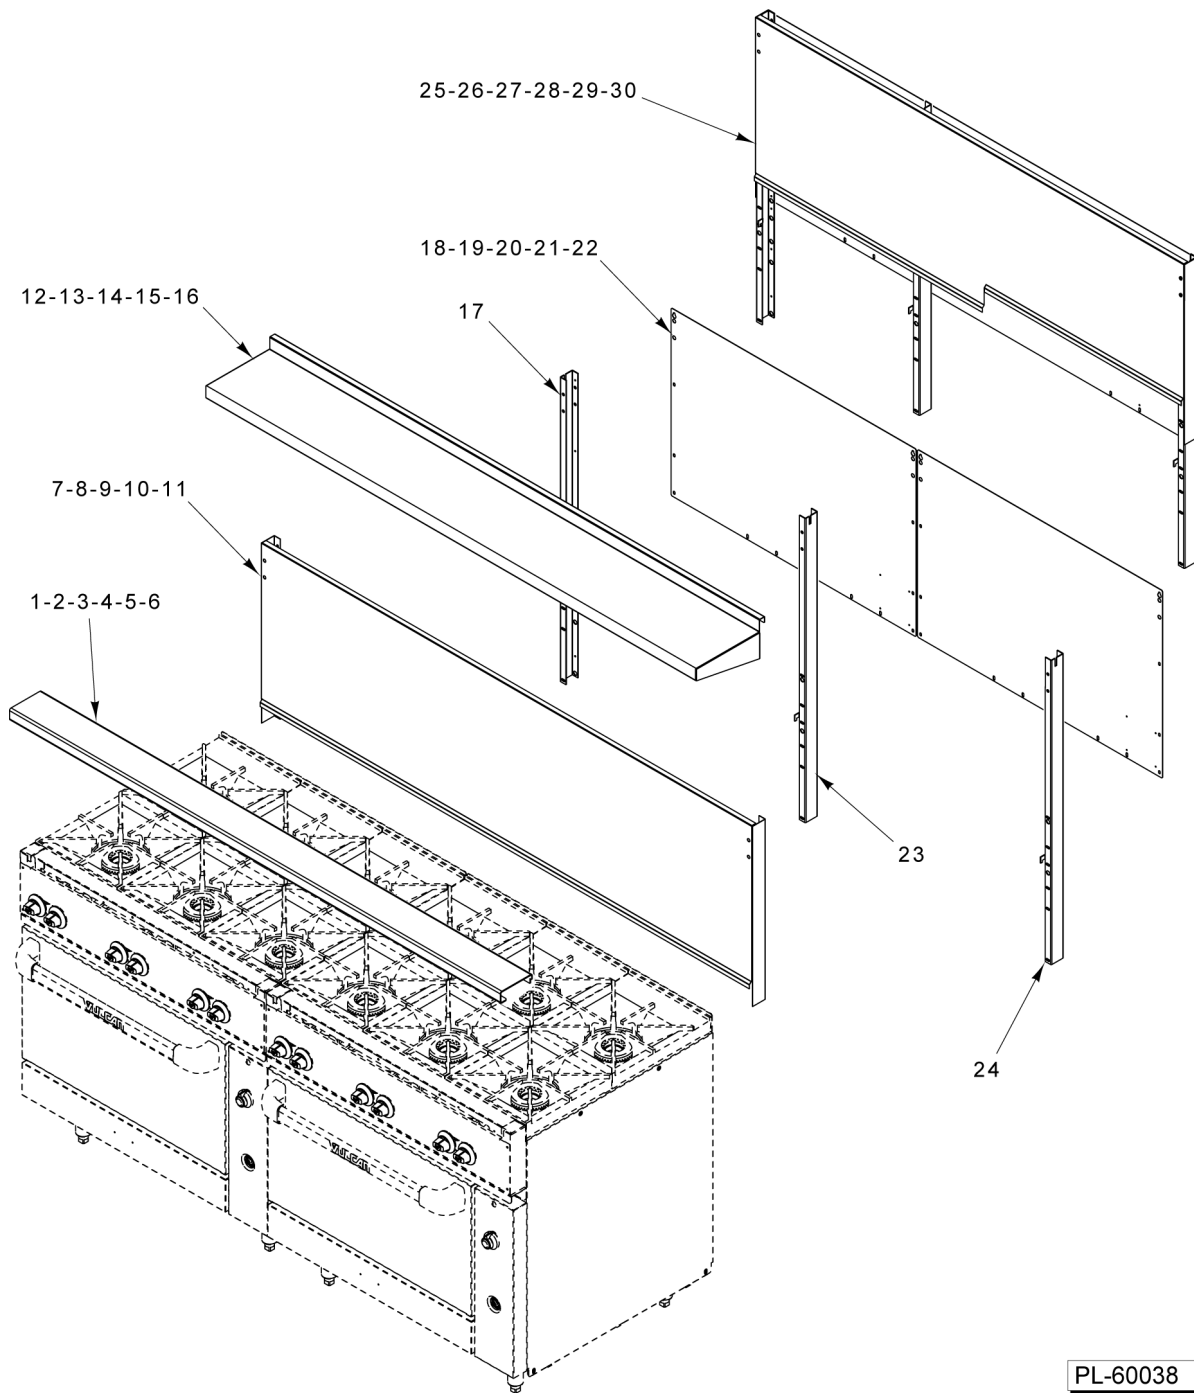

PL-60038

**BACKSPLASH, SHELF, AND BULL NOSE
(ALL SIZES)**

**BACKSPLASH, SHELF, AND BULL NOSE
(ALL SIZES)**

ILLUS.	PART NO.	NAME OF PART	AMT.
PL-60038			
1	00-921884-00012	Bull Nose (12 In.).....	1
2	00-921884-00024	Bull Nose (24 In.).....	1
3	00-921884-00036	Bull Nose (36 In.).....	1
4	00-921884-00048	Bull Nose (48 In.).....	1
5	00-921884-00060	Bull Nose (60 In.).....	1
6	00-921884-00072	Bull Nose (72 In.).....	1
7	00-922540-0024A	Backsplash Assy. (24 In.).....	1
8	00-922540-0036A	Backsplash Assy. (36 In.).....	1
9	00-922540-0048A	Backsplash Assy. (48 In.).....	1
10	00-922540-0060A	Backsplash Assy. (60 In.).....	1
11	00-922540-0072A	Backsplash Assy. (72 In.).....	1
12	00-921730-00024	Shelf (24 In.).....	1
13	00-921730-00036	Shelf (36 In.).....	1
14	00-921730-00048	Shelf (48 In.).....	1
15	00-921730-00060	Shelf (60 In.).....	1
16	00-921730-00072	Shelf (72 In.).....	1
17	00-921728	Support - Backsplash (LH).....	1
18	00-921713	Panel - Back (12 In.).....	1
19	00-923525	Panel - Back (24 In.).....	1
20	00-921054	Panel - Back (36 In.) (Use two for 72 In. Units).....	1
21	00-923009	Panel - Back (48 In.).....	1
22	00-929007	Panel - Back (60 In.).....	1
23	00-921729	Support - Backsplash (RH) (Used on 60 & 72 In. Units).....	1
24	00-921729	Support - Backsplash (RH).....	1
25	00-961714-0036G	Backsplash Assy. (36 In.) (Used with Griddle).....	1
26	00-961714-36G24	Backsplash Assy. (36 In.) (Used with RH Griddle).....	1
27	00-961714-60G24	Backsplash Assy. (60 In.) (Used with RH Griddle).....	1
28	00-961714-72G36	Backsplash Assy. (72 In.) (Used with RH Griddle).....	1
29	00-961714-60G36	Backsplash Assy. (60 In.) (Used with RH Griddle).....	1
30	00-961714-72G24	Backsplash Assy. (72 In.) (Used with RH Griddle).....	1