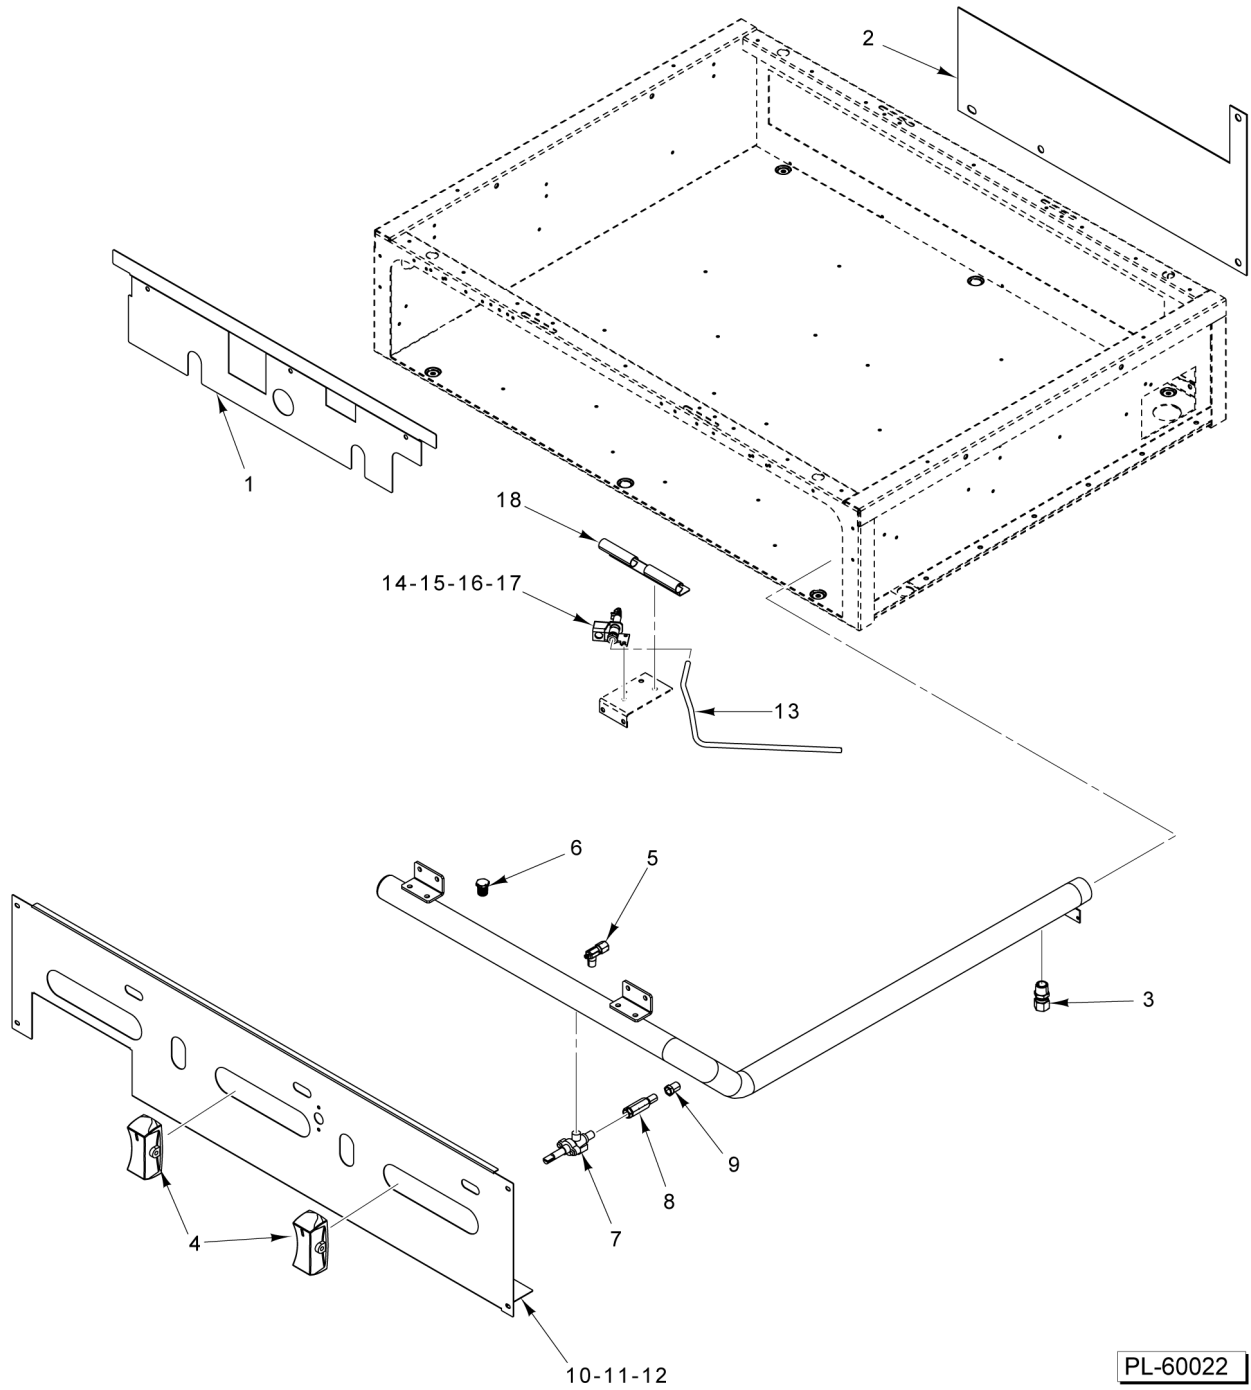

PL-60022

**MANUAL GRIDDLE MANIFOLD AND VALVES
(24 INCH)**

**MANUAL GRIDDLE MANIFOLD AND VALVES
(24 INCH)**

ILLUS.	PART NO.	NAME OF PART	AMT.
PL-60022			
1	00-922363-00024	Bracket - Gutter Seal (24 In.).....	1
2	00-922288-00024	Plate - Flue Seal (24 In.).....	1
3	FP-085-42	Fitting - Tube (7/16 TBG X 3/8 MPT).....	1
4	00-961972	Knob.....	2
5	00-719189	Valve - Manual Griddle (Pilot).....	1
6	00-719371	Plug.....	AR
7	00-921999	Valve - Manifold (Griddle).....	2
8	00-926523	Valve - Extension.....	2
*9		Orifice.....	2
10	00-922351-0024G	Cover - Manifold (Before S/N 481938362).....	1
11	00-961955-2B24G	Cover - Gas Manifold (Starting S/N 481938362).....	1
12	00-961955-24G2B	Cover - Gas Manifold (Starting S/N 481938362).....	1
13	00-426505-00012	Tubing - Pilot Flex 1/4 O.D. x 12 In.....	1
14	00-426262-00001	Pilot Assy. (NAT) (Before January 2019).....	1
15	00-426262-00002	Pilot Assy. (LP) (Before January 2019).....	1
16	00-498880-0021N	Pilot Assy. (NAT) (Starting January 2019).....	1
**17	00-961961	Pilot Orifice (LP) (Starting January 2019).....	1
18	00-921074	Flash Tube - Griddle.....	1

* (See Orifice Chart)
** Order With 00-498880-0021N