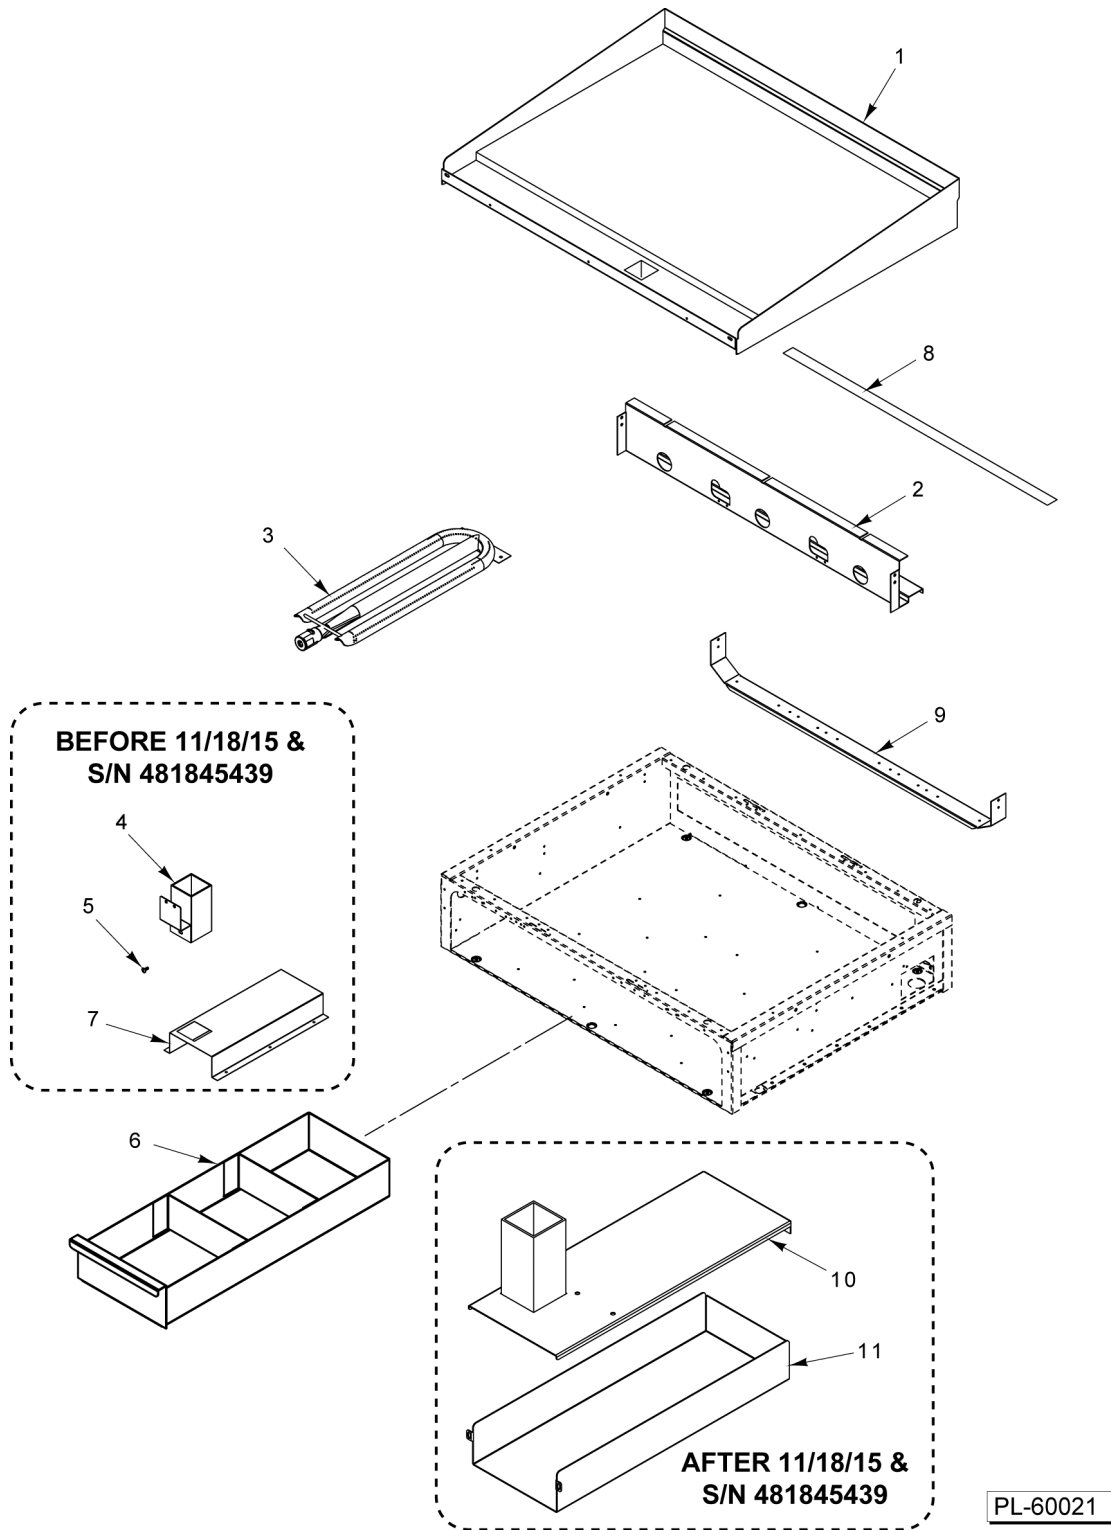

**GRIDDLE TOP MODULE
(36 INCH)
(BEFORE S/N 481938362)**

**GRIDDLE TOP MODULE
(36 INCH)
(BEFORE S/N 481938362)**

ILLUS.	PART NO.	NAME OF PART	AMT.
PL-60021			
1	00-921740-0000A	Griddle Plate Assy. (36 In.).....	1
*2	00-926504	Heat Shield (T-Stat Griddle).....	1
3	00-926509-0000A	Burner - Griddle XL.....	3
4	00-921874-0000A	Grease Chute Assy.....	1
5	00-730228	Self-Tapping Screw 10-24 x 1/2 Phil. Truss Hd.....	AR
6	00-922354	Grease Can.....	1
7	00-921870	Guide - Grease Can.....	1
8	00-498896	Insulation.....	1
9	00-925013	Support - Griddle.....	1
10	00-960436	Tube - Hang Guide.....	1
11	00-960437	Liner.....	1

* Located in Vintage Parts