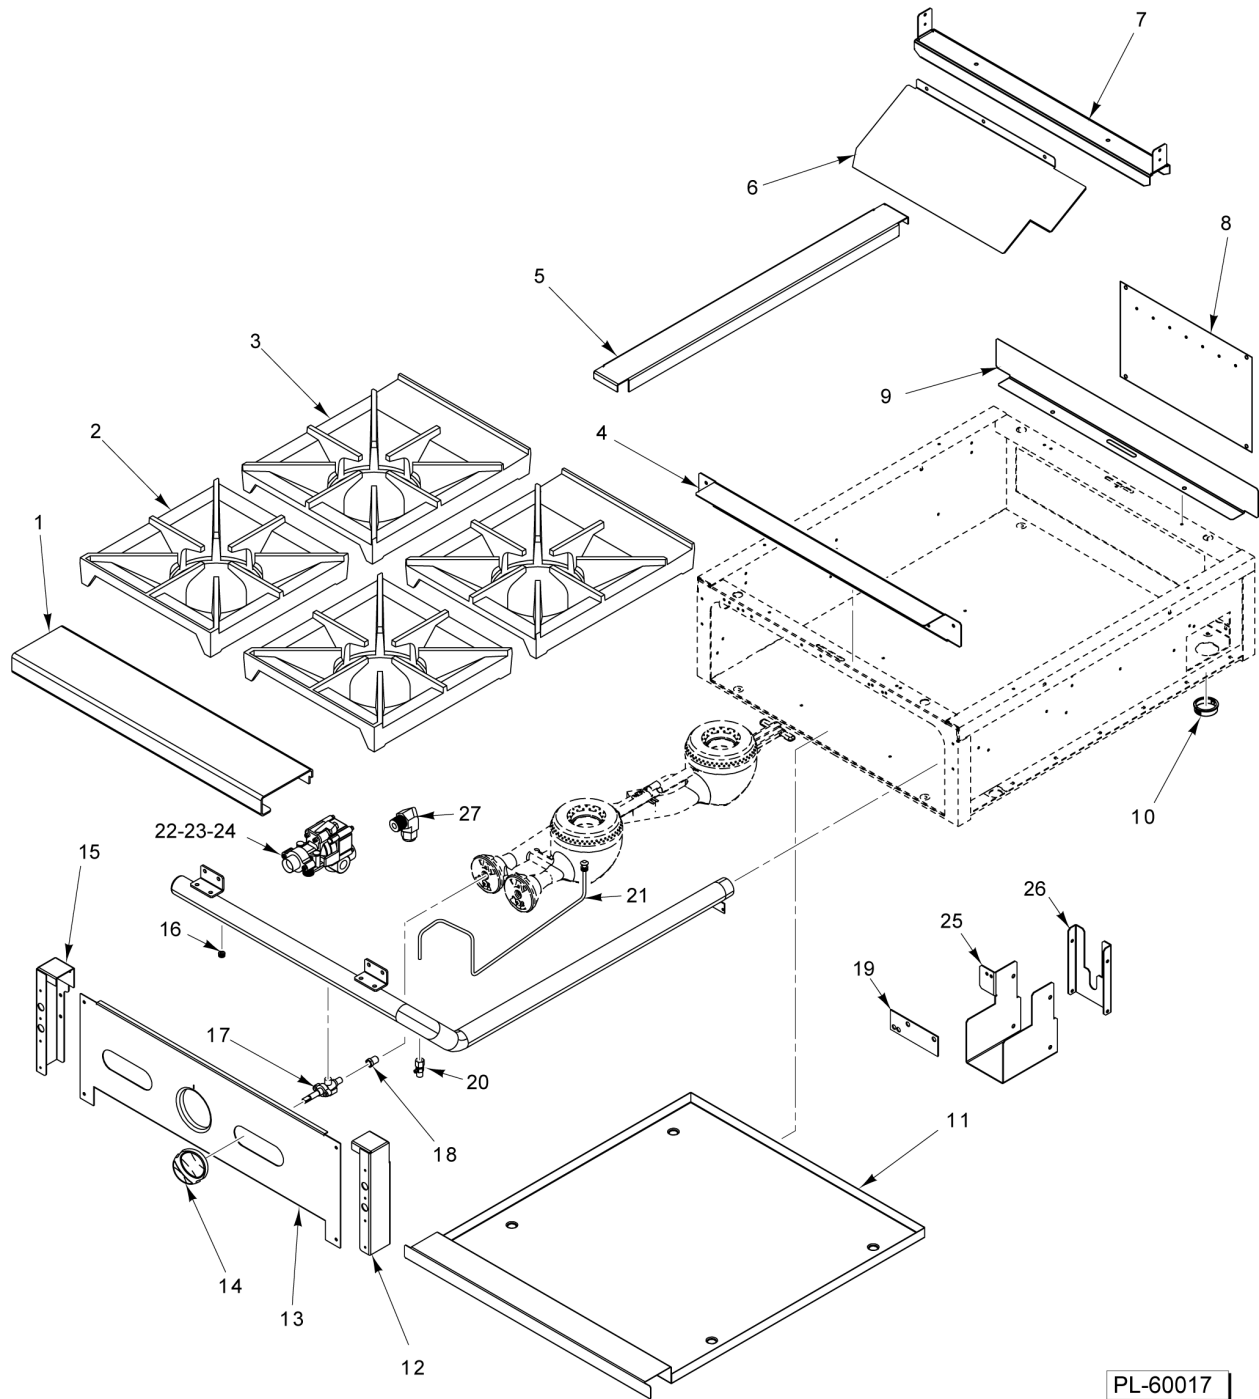

PL-60017

**OPEN TOP BURNER MODULE
(24 INCH)**

**OPEN TOP BURNER MODULE
(24 INCH)**

ILLUS. PL-60017	PART NO.	NAME OF PART	AMT.
1	00-921884-00024	Bull Nose (24 In.).....	1
2	00-925000	Grate - Front.....	2
3	00-925001	Grate - Rear.....	2
4	00-921886-00024	Bracket - Front Top.....	1
5	00-921794	Support - Grate.....	1
6	00-922865-00024	Deflector (24 In.).....	1
7	00-924516	Support - Burner.....	1
8	00-921410	Cover - Flue.....	1
9	00-924518	Heat Shield Rear.....	1
10	2240-2241	Grommet.....	1
11	00-922355-00024	Tray - Crumb.....	1
12	00-922358-00001	Bracket - Manifold Cover (RH).....	1
13	00-922356-00024	Cover - Gas Manifold.....	1
14	00-428300-00001	Knob.....	4
15	00-922358-00002	Bracket - Manifold Cover (LH).....	1
16	00-719370	Plug.....	1
17	00-719221	Valve - Manual.....	4
*18		Orifice.....	1
19	00-922912	Plate - Adapter.....	1
20	00-719189	Valve - Single Pilot.....	1
21	00-922124-0000A	Pilot Tube/Tip Assy.....	2
22	00-922021	Thermostat (Oven).....	2
23	00-498356	Pipe - Flanged Thermostat Mount.....	1
24	00-922046-00024	Knob - Adjustable (BJ Valve).....	1
25	00-921013	Cover - Valve (BJ).....	1
26	00-921014	NLA - Obsolete--Cover - Back (BJ Valve).....	1
27	00-922015	Elbow.....	1

* (See Orifice Chart)