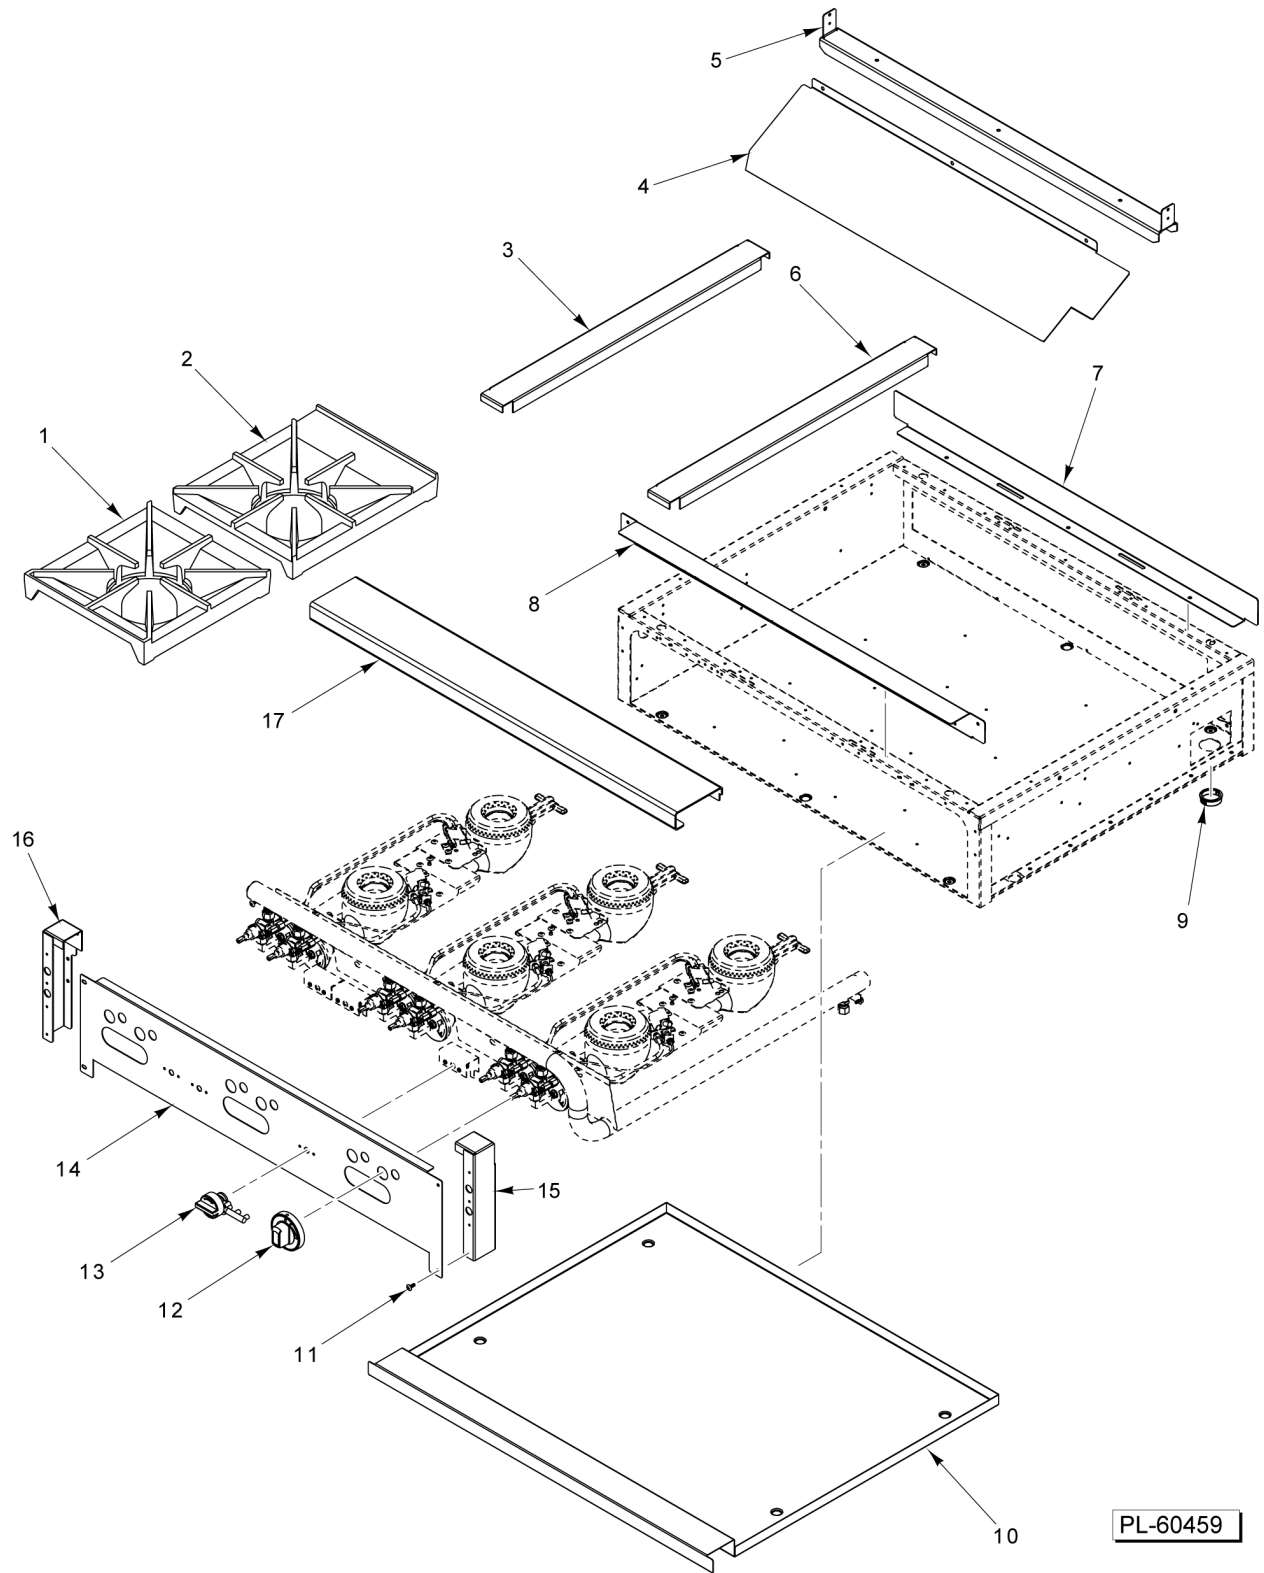

PL-60459

**TOP BURNER MODULE
(FLAME SAFETY OPTION)**

**TOP BURNER MODULE
(FLAME SAFETY OPTION)**

ILLUS.	PART NO.	NAME OF PART	AMT.
PL-60459			
1	00-925000	Grate - Front.....	3
2	00-925001	Grate - Rear.....	3
3	00-921794	Support - Grate.....	1
4	00-922865-00036	Deflector (36 In.).....	1
5	00-925035	Deflector - Rear.....	1
6	00-921794	Support - Grate.....	1
7	00-921148	Heat Shield Rear.....	1
8	00-921886-00036	Bracket - Front Top.....	1
9	2240-2241	Grommet.....	1
10	00-922355-00036	Tray - Crumb.....	1
11	00-730228	Self-Tapping Screw 10-24 x 1/2 Phil. Truss Hd.....	4
12	00-922519-000A1	Knob.....	6
13	00-944255-00002	Igniter (Rotary).....	3
14	00-921097-00036	Cover - Manifold.....	1
15	00-922358-00001	Bracket - Manifold Cover (RH).....	1
16	00-922358-00002	Bracket - Manifold Cover (LH).....	1
17	00-921884-00036	Bull Nose (36 In.).....	1