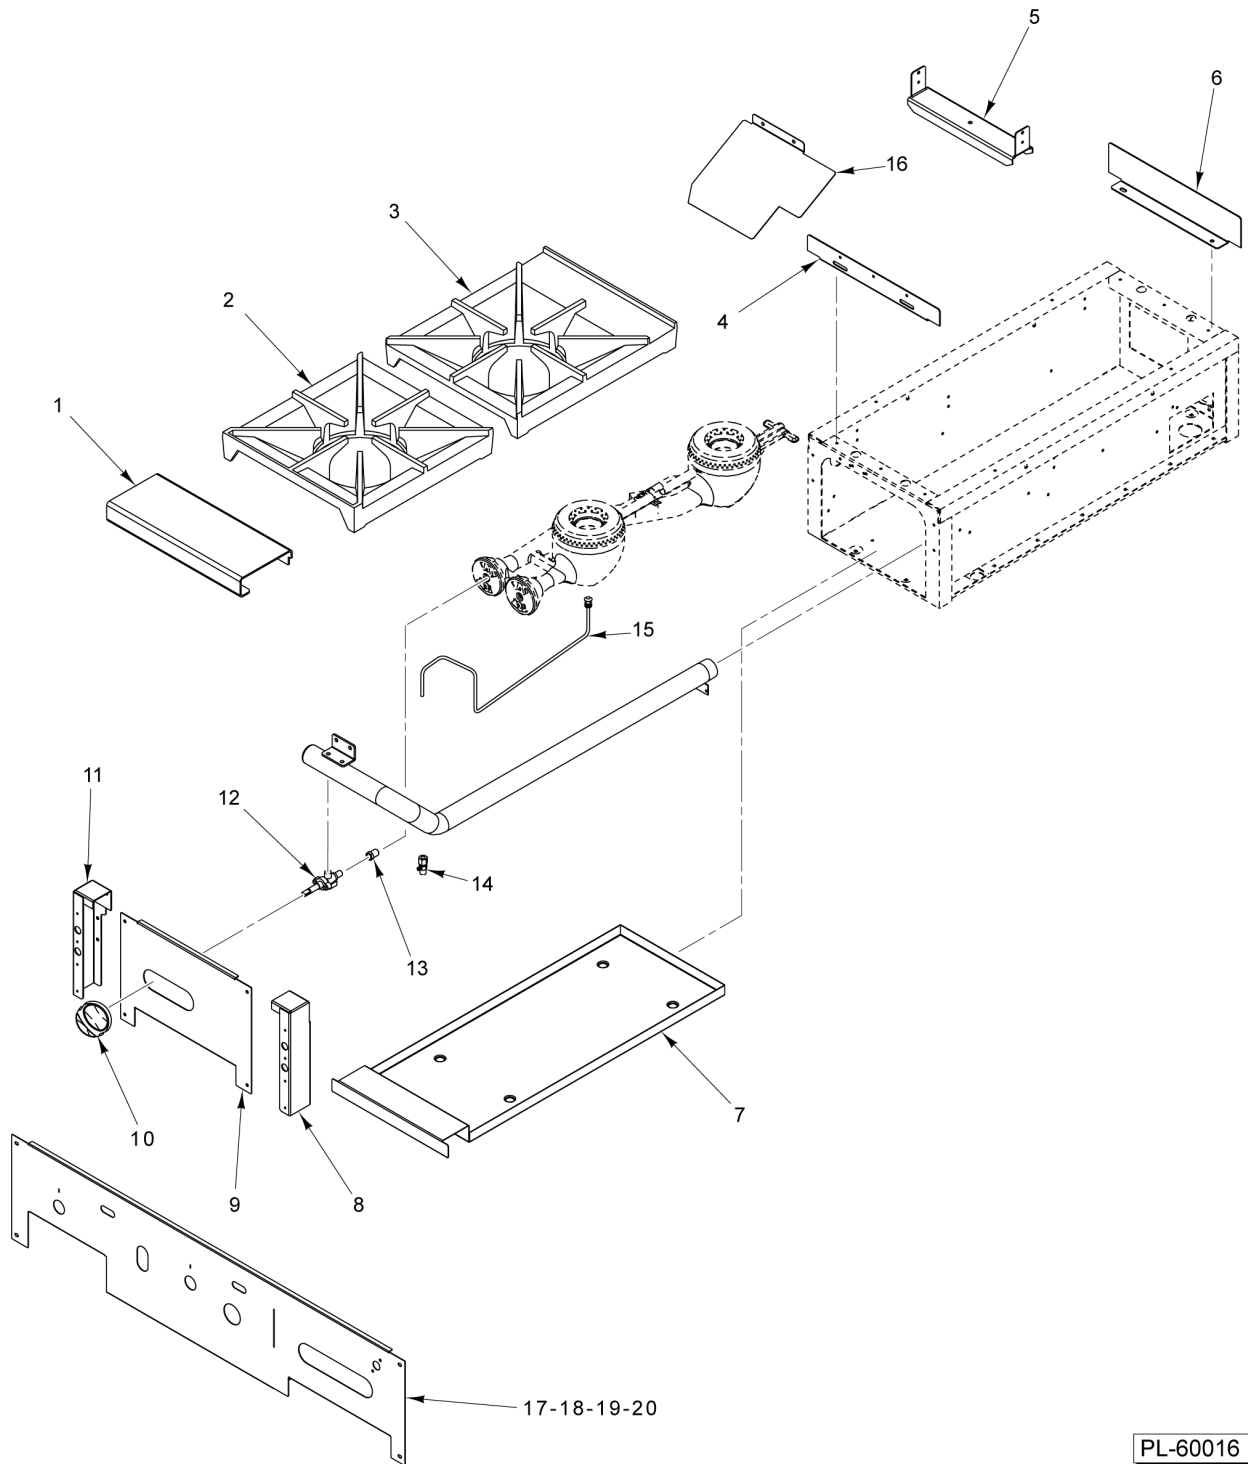

PL-60015

**OPEN TOP BURNER ASSEMBLY**

**OPEN TOP BURNER ASSEMBLY**

ILLUS.	PART NO.	NAME OF PART	AMT.
PL-60015			
1	00-763209-000A1	Open Top Burner (Venturi) (Incls. items 2 thru 6, 8, & 9).....	1
2	00-413302-00001	Clip - Pilot Mounting (Before S/N 481938362).....	1
3	00-719329	Air Mixer Assy.....	2
4	00-417608-00001	Burner Head.....	1
5	00-730228	Self-Tapping Screw 10-24 x 1/2 Phil. Truss Hd.....	2
6	00-787275-00001	Flash Tube (Before S/N 481938362).....	1
7	00-960237	Flash Tube (After S/N 481938362).....	1
8	00-417608-00001	Burner Head.....	1
9	00-730228	Self-Tapping Screw 10-24 x 1/2 Phil. Truss Hd. (Before S/N 481938362).....	1