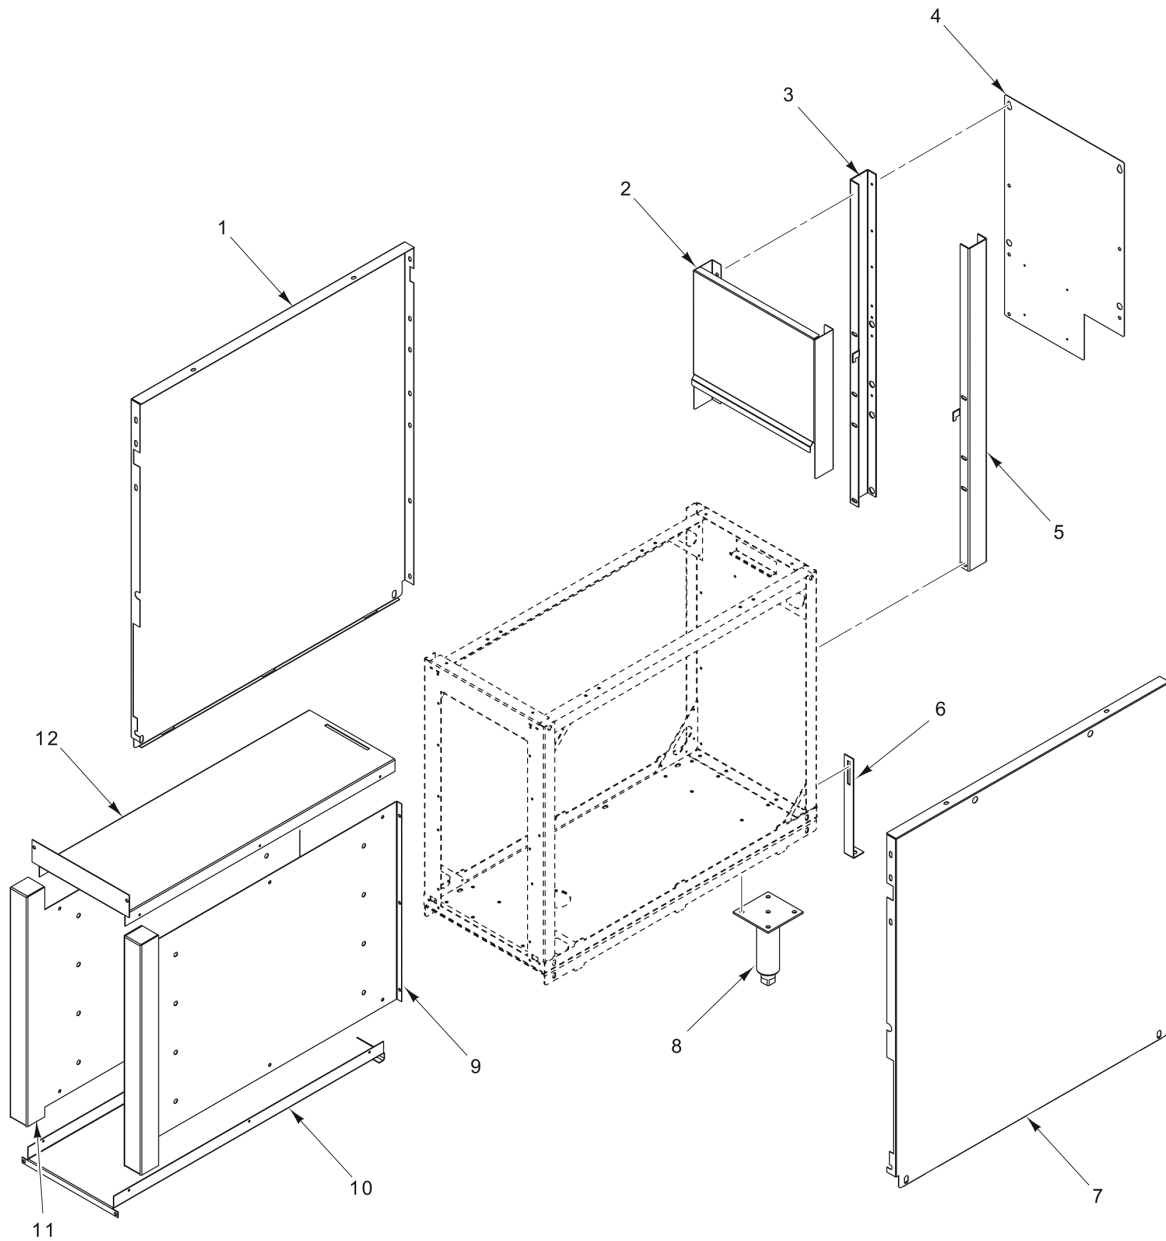

PL-60032

**RANGE BODY
(12 INCH)**

**RANGE BODY
(12 INCH)**

ILLUS.	PART NO.	NAME OF PART	AMT.
PL-60032			
1	00-921807	Panel - Side.....	1
2	00-921317	.....	1
3	00-922140	Channel (LH).....	1
4	00-921713	Panel - Back (12 In.).....	1
5	00-922141	Channel (RH).....	1
6	00-927459	Bracket - Anchor.....	2
7	00-921807	Panel - Side.....	1
8	00-413112-00012	Leg - Plate Mount (6 In.).....	4
9	00-922376-00002	Panel - Side Liner (LH).....	1
10	00-921851	Panel - Bottom.....	1
11	00-922376-00001	Panel - Side Liner (RH).....	1
12	00-921849	Panel - Top.....	1