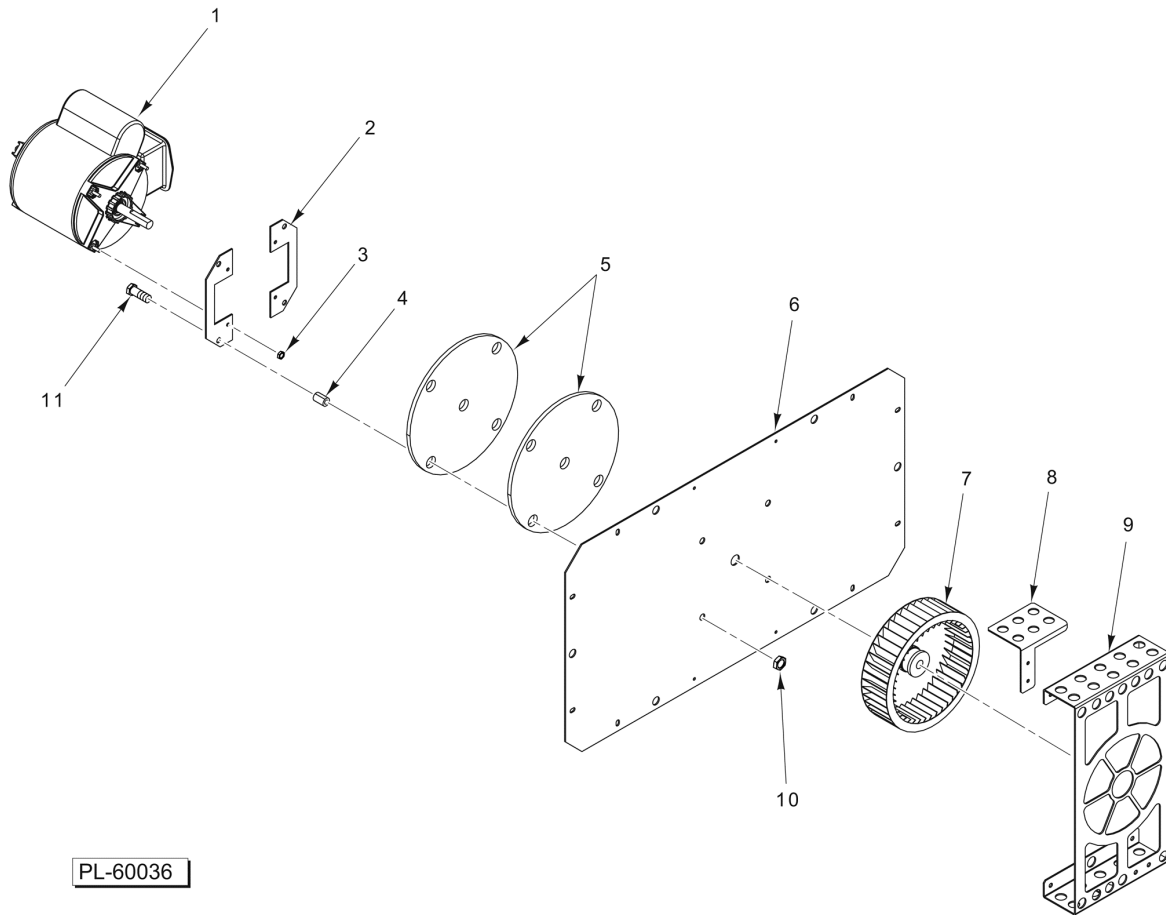

**CONVECTION OVEN CAVITY  
(30 INCH)**

**CONVECTION OVEN CAVITY  
(30 INCH)**

ILLUS. PL-60035	PART NO.	NAME OF PART	AMT.
1	00-921807	Panel - Side.....	1
2	00-921010-0000A	Oven Rack (30 In.).....	2
3	00-921035	Insulation Blanket.....	1
4	00-921536	Side Seal - Right.....	1
5	00-921513	Side Seal - Left.....	1
6	00-921807	Panel - Side.....	1
7	00-413112-00012	Leg - Plate Mount (6 In.).....	4
8	00-921095	Insulation - Door Hinge.....	2
9	00-497029-00001	Door Hinge Stop.....	2
10	00-428179-000G1	Bracket - Kick Panel Mounting.....	2
11	00-921721	Kick Panel Assy.....	1
12	00-921512	Seal - Top.....	1
13	00-921537	Seal - Bottom.....	1
14	00-961323	Guide - Rack.....	1
15	00-921514	Seal - Corner.....	2
16	00-961323	Guide - Rack.....	1
17	00-723369	Mach. Screw 1/4-20 x 1/2 Phil. Truss Hd.....	4
18	00-921093	Guard - Motor.....	1
19	00-921529	Bracket - Convection Oven.....	1
20	00-921410	Cover - Flue.....	1
21	00-405016-00001	Cord - Electric Supply (120 V. Only).....	1
22	00-497001-00001	Caster W/O Brake (5 In.).....	AR
23	00-497001-00002	Caster W/ Brake, Swivel (5 In.).....	AR
24	00-921064	Guide - Rack.....	AR