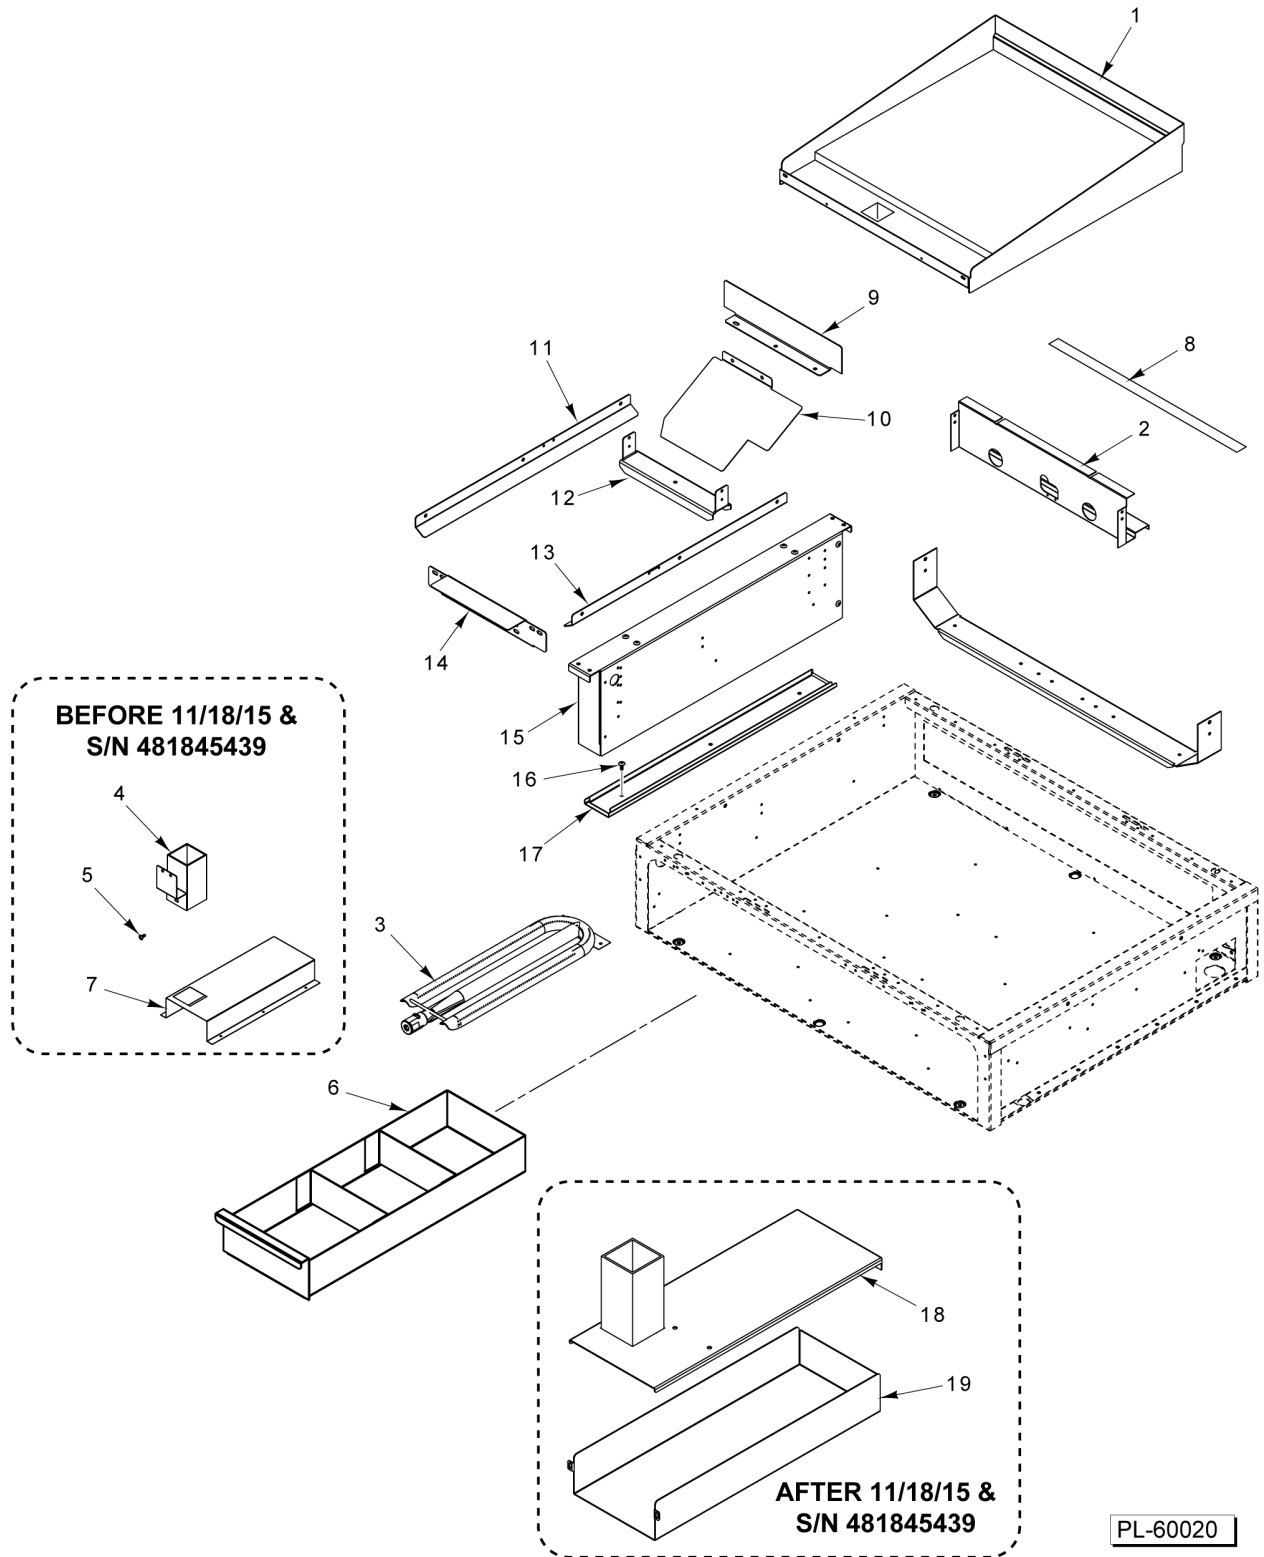

\* (See Orifice Chart)

PL-60459

**TOP BURNER MODULE  
(FLAME SAFETY OPTION)**

**TOP BURNER MODULE  
(FLAME SAFETY OPTION)**

ILLUS.	PART NO.	NAME OF PART	AMT.
PL-60459			
1	00-925000	Grate - Front.....	3
2	00-925001	Grate - Rear.....	3
3	00-921794	Support - Grate.....	1
4	00-922865-00036	Deflector (36 In.).....	1
5	00-925035	Deflector - Rear.....	1
6	00-921794	Support - Grate.....	1
7	00-921148	Heat Shield Rear.....	1
8	00-921886-00036	Bracket - Front Top.....	1
9	2240-2241	Grommet.....	1
10	00-922355-00036	Tray - Crumb.....	1
11	00-730228	Self-Tapping Screw 10-24 x 1/2 Phil. Truss Hd.....	4
12	00-922519-000A1	Knob.....	6
13	00-944255-00002	Igniter (Rotary).....	3
14	00-921097-00036	Cover - Manifold.....	1
15	00-922358-00001	Bracket - Manifold Cover (RH).....	1
16	00-922358-00002	Bracket - Manifold Cover (LH).....	1
17	00-921884-00036	Bull Nose (36 In.).....	1