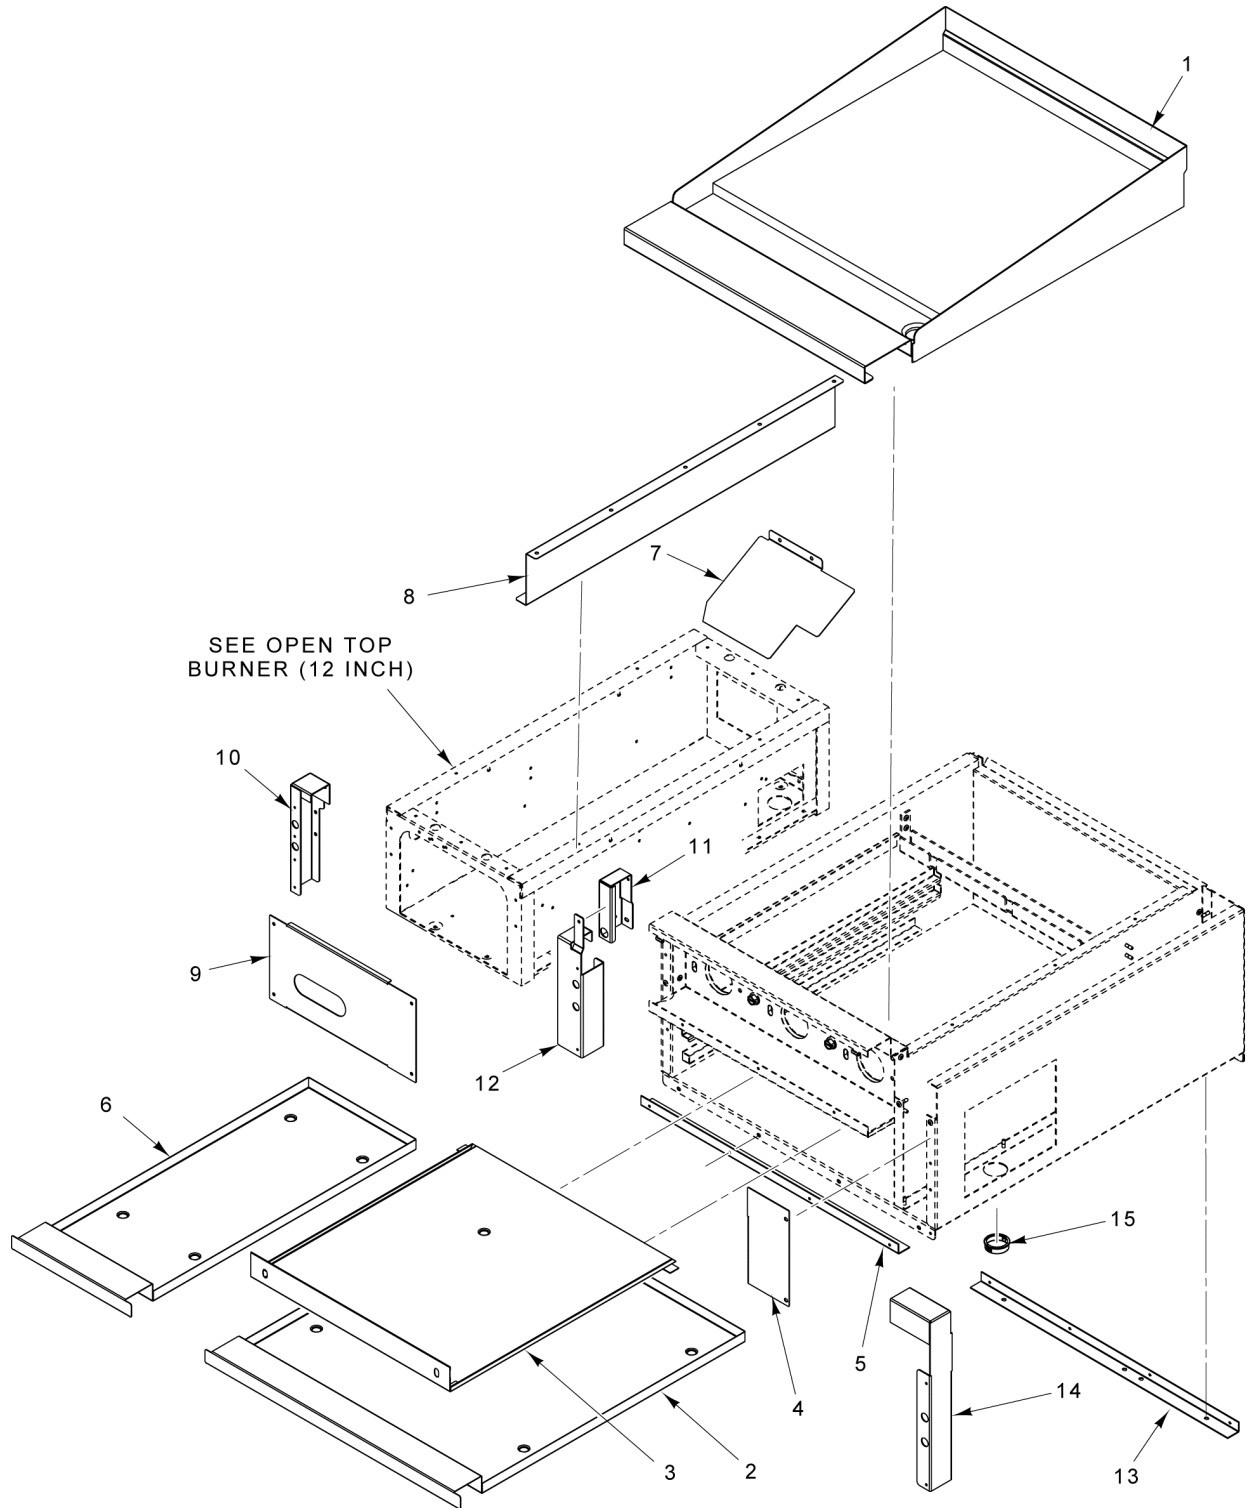

PL-60027

GRIDDLE/BROILER PANELS

GRIDDLE/BROILER PANELS

ILLUS.	PART NO.	NAME OF PART	AMT.
PL-60027			
1	00-921650-0000A	Griddle Plate Assy. (24 In.).....	1
2	00-922355-024GB	Tray - Crumb.....	1
3	00-417669-000G1	Tray Weldment - Drip (Broiler).....	1
4	00-922395	Panel.....	1
5	00-927686	Bracket.....	1
6	00-922355-00012	Tray - Crumb.....	1
7	00-922865-00012	Deflector (12 In.).....	1
8	00-927672	Panel - Griddle/Broiler.....	1
9	00-922356-012GB	Cover - Manifold (12 In.).....	1
10	00-922358-00002	Bracket - Manifold Cover (LH).....	1
11	00-927676	Support - Bracket.....	1
12	00-922393	Bracket - Support.....	1
13	00-927686	Bracket.....	1
14	00-922394	Cap - Bull Nose End (RH).....	1
15	2240-2241	Grommet.....	1