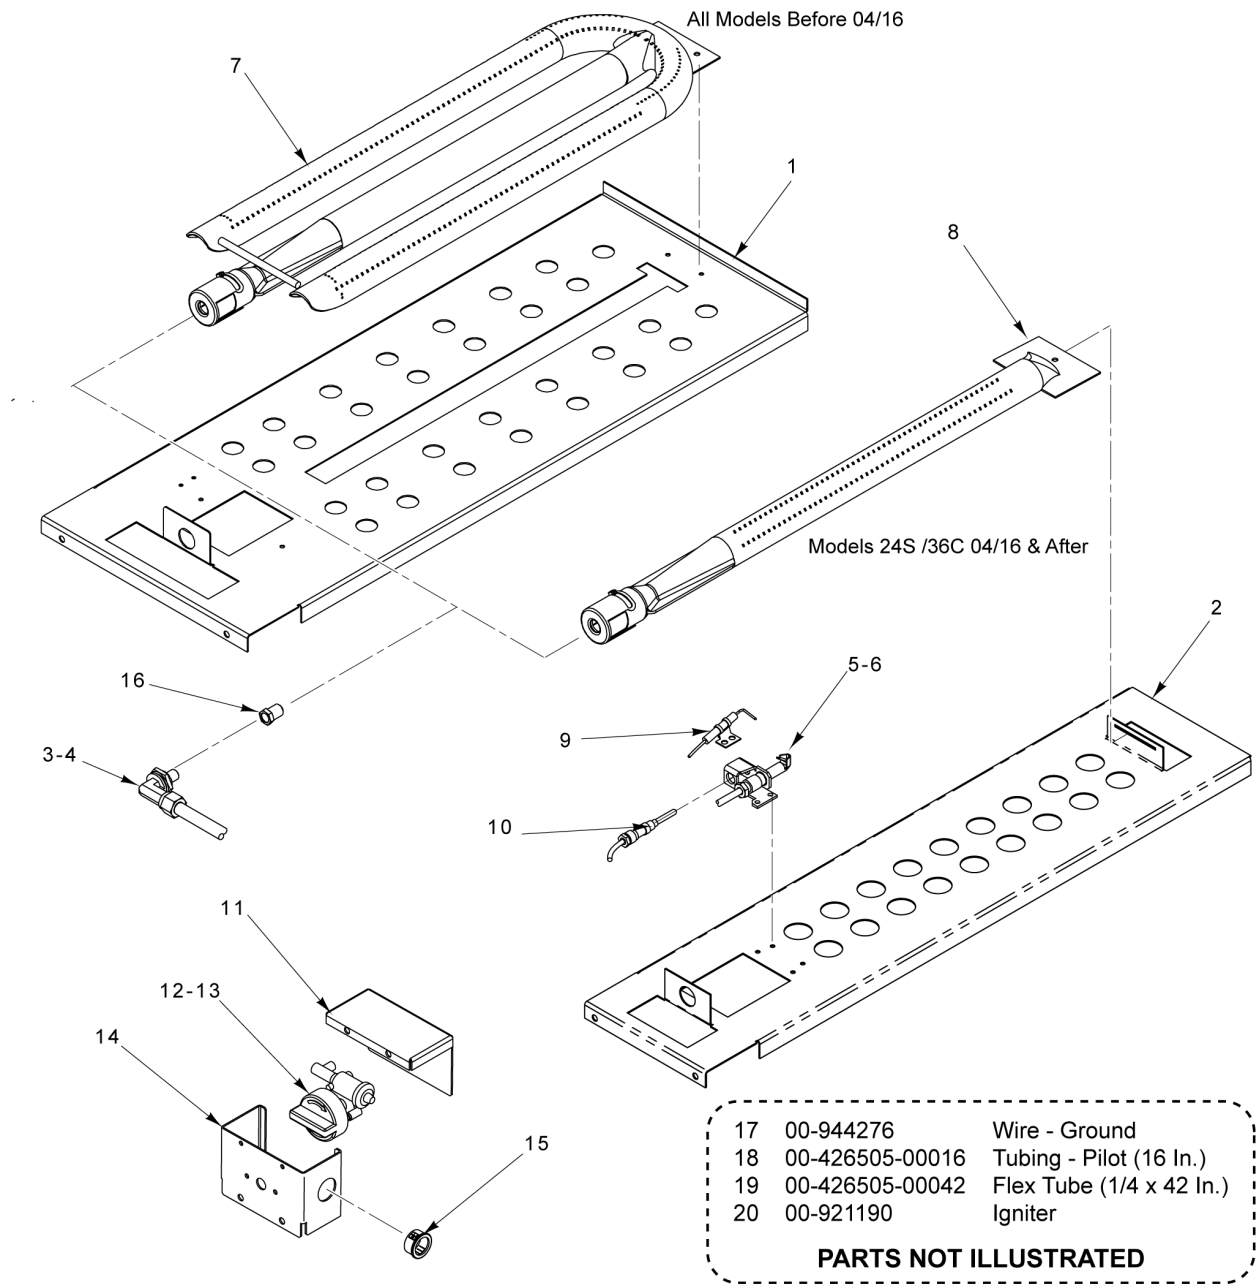

PL-60031

OVEN BURNER ASSEMBLY

OVEN BURNER ASSEMBLY

ILLUS.	PART NO.	NAME OF PART	AMT.
PL-60031			
*1	00-921023	Carrier - Burner.....	1
**2	00-960325	Carrier - Oven Burner.....	1
3	00-404079-0000F	Elbow 7/16 Orifice.....	1
4	00-418051-0000F	Hood - Orifice.....	1
5	00-426262-00001	Pilot Assy. (NAT).....	1
6	00-426262-00002	Pilot Assy. (LP).....	1
*7	00-921091-0000A	Burner - Oven Module.....	1
***8	00-413225-000G1	Burner Assy. - Oven.....	1
9	00-961187	36-Inch Oven/Griddle Electrode (36 In.) (Flame Safety Units).....	1
10	00-412788-00048	Thermocouple 48" (18 In.) (Flame Safety Units).....	1
11	00-922897	Cover (Flame Safety Units).....	1
12	00-944254	Knob (Flame Safety Units).....	1
13	00-944255-00002	Igniter (Rotary) (2-Pole) (Flame Safety Units).....	1
14	00-922896	Bracket (Flame Safety Units).....	1
15	FE-023-56	Bushing - Electric Snap (Flame Safety Units).....	1
****16		Orifice.....	1
17	00-944276	Wire - Ground (Static).....	1
18	00-426505-00016	Tubing - Pilot (16 In.).....	1
19	00-426505-00042	Flex Tube (1/4 X 42 In.).....	1
20	00-921190	Igniter.....	1

* All Models Before 04/16
** Models 24S and 36C - Starting 04/16; Model 36S - Starting 3/17
*** Models 24S and 36C - Starting 04/16; Model 36S - Starting 10/17
**** (See Orifice Chart)