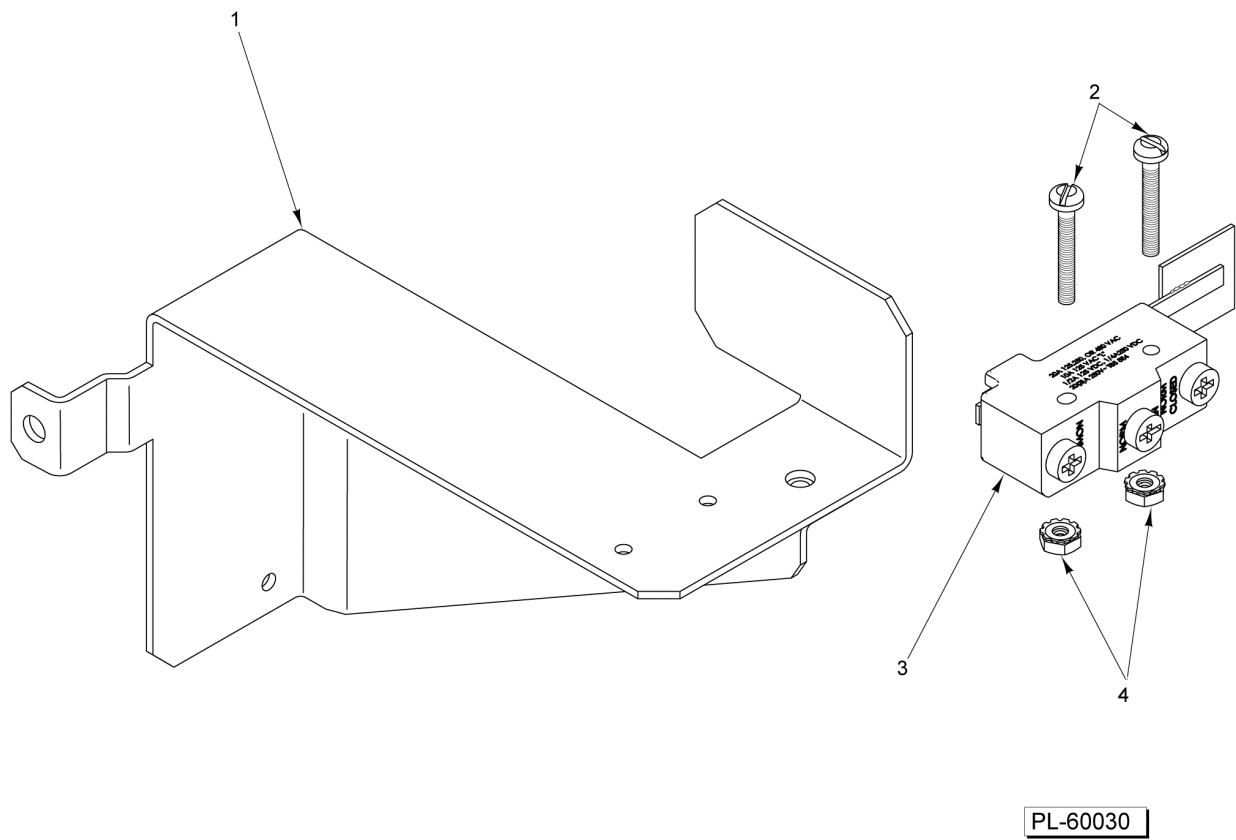

DOOR SWITCH ASSEMBLY

DOOR SWITCH ASSEMBLY

ILLUS.	PART NO.	NAME OF PART	AMT.
PL-60030			
1	00-922181	Bracket - Door Switch.....	1
2	00-730058	Mach. Screw 6-32 x 1 Phil. Pan Hd.....	2
3	00-922878-0000A	Switch Assy.....	1
4	00-730535	Nut 6-32 Hex KEPS.....	2