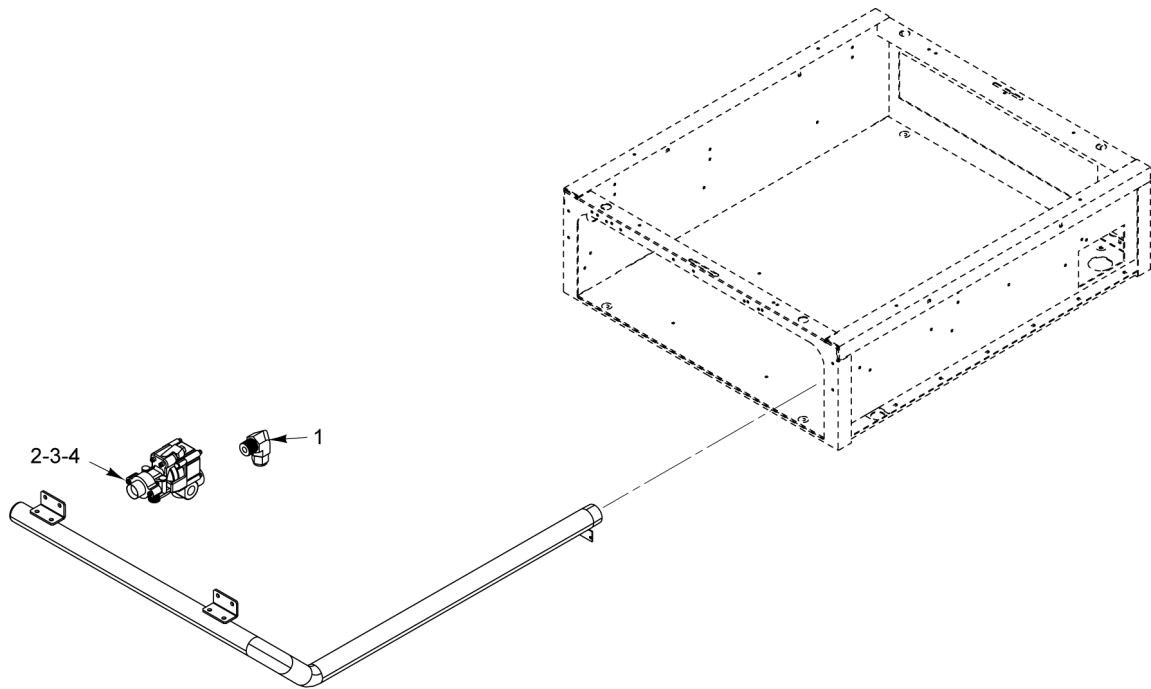

PL-65057

**STANDARD OVEN CONTROL
(24 INCH)**

**STANDARD OVEN CONTROL
(24 INCH)**

ILLUS.	PART NO.	NAME OF PART	AMT.
PL-65057			
1	00-922015	Elbow.....	1
2	00-922021	Thermostat.....	1
3	00-498356	Pipe - Flanged Thermostat Mount.....	1
4	00-417576-00005	Dial - Control (Std. Oven) (Black).....	1
5	00-922159-0000A	Valve - Safety Pilot Safety.....	1