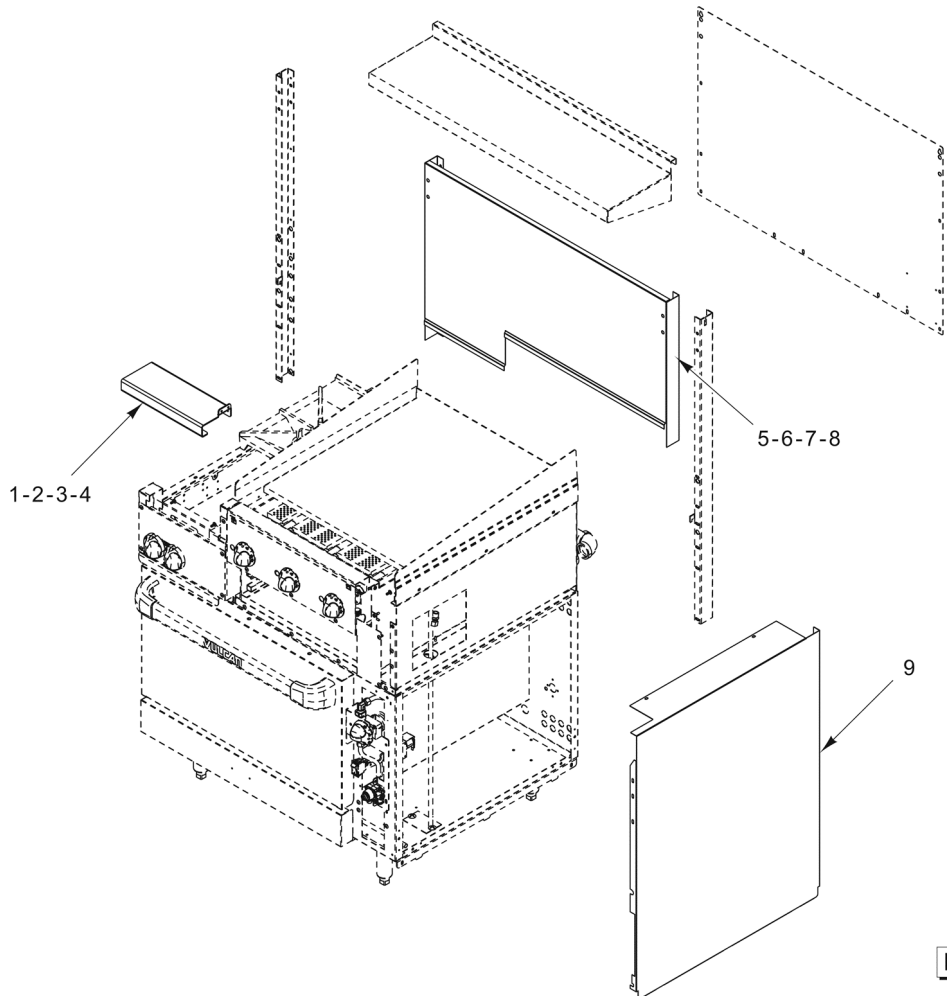

\* Before June 2017  
\*\* June 2017 and After

PL-60038

**BACKSPLASH, SHELF, AND BULL NOSE  
(ALL SIZES)**

**BACKSPLASH, SHELF, AND BULL NOSE  
(ALL SIZES)**

ILLUS.	PART NO.	NAME OF PART	AMT.
PL-60038			
1	00-921884-00012	Bull Nose (12 In.).....	1
2	00-921884-00024	Bull Nose (24 In.).....	1
3	00-921884-00036	Bull Nose (36 In.).....	1
4	00-921884-00048	Bull Nose (48 In.).....	1
5	00-921884-00060	Bull Nose (60 In.).....	1
6	00-921884-00072	Bull Nose (72 In.).....	1
7	00-922540-0024A	Backsplash Assy. (24 In.).....	1
8	00-922540-0036A	Backsplash Assy. (36 In.).....	1
9	00-922540-0048A	Backsplash Assy. (48 In.).....	1
10	00-922540-0060A	Backsplash Assy. (60 In.).....	1
11	00-922540-0072A	Backsplash Assy. (72 In.).....	1
12	00-921730-00024	Shelf (24 In.).....	1
13	00-921730-00036	Shelf (36 In.).....	1
14	00-921730-00048	Shelf (48 In.).....	1
15	00-921730-00060	Shelf (60 In.).....	1
16	00-921730-00072	Shelf (72 In.).....	1
17	00-921728	Support - Backsplash (LH).....	1
18	00-921713	Panel - Back (12 In.).....	1
19	00-923525	Panel - Back (24 In.).....	1
20	00-921054	Panel - Back (36 In.) (Use two for 72 In. Units).....	1
21	00-923009	Panel - Back (48 In.).....	1
22	00-929007	Panel - Back (60 In.).....	1
23	00-921729	Support - Backsplash (RH) (Used on 60 & 72 In. Units).....	1
24	00-921729	Support - Backsplash (RH).....	1
25	00-961714-0036G	Backsplash Assy. (36 In.) (Used with Griddle).....	1
26	00-961714-36G24	Backsplash Assy. (36 In.) (Used with RH Griddle).....	1
27	00-961714-60G24	Backsplash Assy. (60 In.) (Used with RH Griddle).....	1
28	00-961714-72G36	Backsplash Assy. (72 In.) (Used with RH Griddle).....	1
29	00-961714-60G36	Backsplash Assy. (60 In.) (Used with RH Griddle).....	1
30	00-961714-72G24	Backsplash Assy. (72 In.) (Used with RH Griddle).....	1