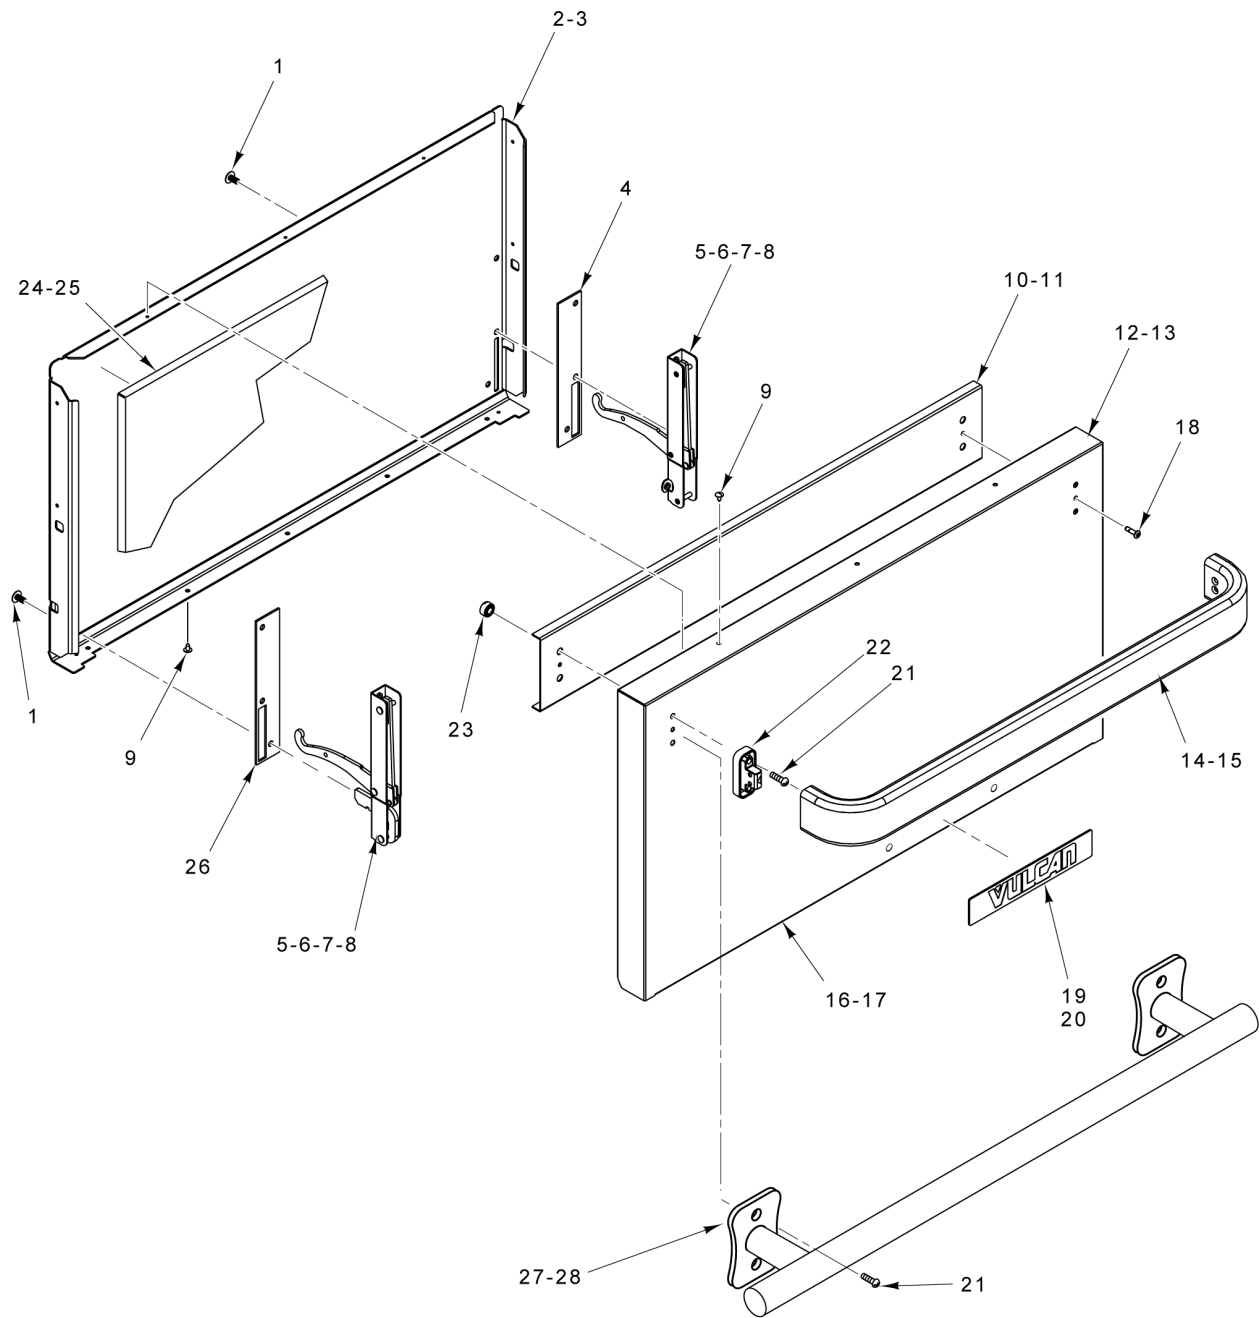

AI4426

**DOOR ASSEMBLY
(STARTING 4/1/2016)**

**DOOR ASSEMBLY
(STARTING 4/1/2016)**

ILLUS.	PART NO.	NAME OF PART	AMT.
PL-AI4426			
1	00-723369	Mach. Screw 1/4-20 x 1/2 Phil. Truss Hd.....	AR
2	00-922030	Liner - Door (24 In.).....	1
3	00-921022	Liner - Door (30 In.).....	1
4	00-921033	Insulator - Door Hinge.....	1
5	00-497027-00001	Hinge - Door Spring (RH) (Incls Items 6 thru 8).....	1
6		.....	AR
7		.....	AR
8		.....	AR
9	00-730240	Mach. Screw #8 x 1/2.....	3
10	00-922702-00024	Reinforcment - Door (24 In.).....	1
11	00-922702-00030	Reinforcement - Door (30 In.).....	1
12	00-922701-00024	Panel - Door (24 In.).....	1
13	00-922701-00030	Panel - Door (30 In.).....	1
*14	00-960355-00024	Handle - Door (24 In.).....	1
*15	00-961400-00036	Handle - Oven (36").....	1
16	00-922700-00A24	Door Assy. (24 In.).....	1
17	00-922700-00A30	Door Assy. (30 In.).....	1
18	RS-033-05	Screw.....	2
*19	00-957916-00007	Logo (Vulcan).....	1
*20	00-957809-00001	Logo (Wolf).....	1
21	00-723369	Mach. Screw 1/4-20 x 1/2 Phil. Truss Hd.....	AR
*22	00-922711	Cap - Door Handle.....	2
23		Nut - Locking 1/4-20.....	4
24	00-923529	Insulation - Door (24 In.).....	1
25	00-921102	Insulation - Door (30 In.).....	1
26	00-921033	Insulator - Door Hinge.....	1
**27	00-961400-00024	Handle - Oven (24").....	1
**28	00-961400-00036	Handle - Oven (36").....	1

* Before June 2017
** June 2017 and After