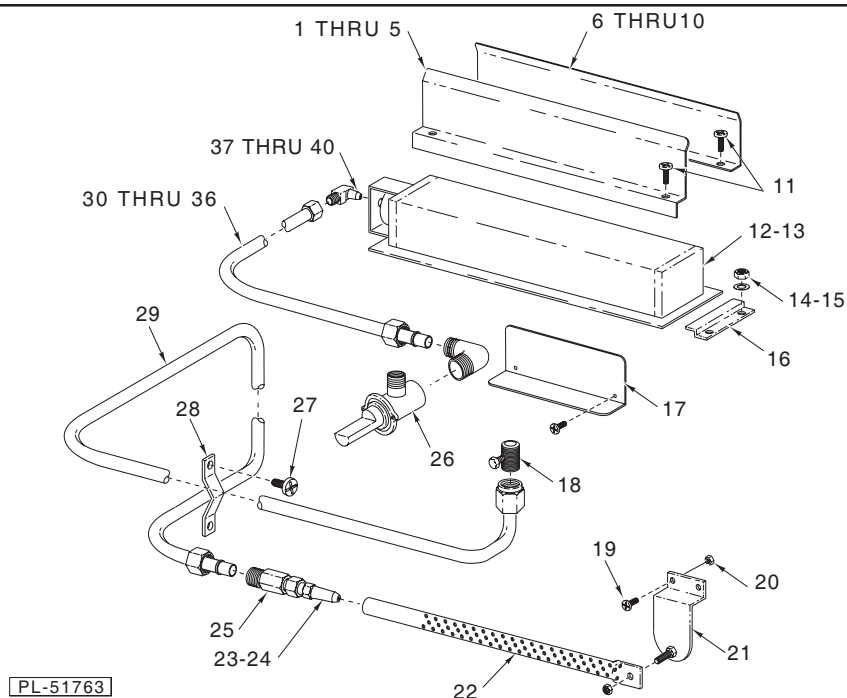

INFRARED CHEESE MELTERS REPLACEMENT PARTS

GAS BURNER, PIPING & FLUE

ILLUS. PL-51763	PART NO.	NAME OF PART	AMT.
1	00-844516-00033	Flue - Front (ICM24)	1
2	00-844516-00034	Flue - Front (ICM36)	1
3	00-844516-00035	Flue - Front (ICM48)	1
4	00-844516-00036	Flue - Front (ICM60)	1
5	00-844516-00037	Flue - Front (ICM72)	1
6	00-844516-00038	Flue - Rear (ICM24)	1
7	00-844516-00039	Flue - Rear (ICM36)	1
8	00-844516-00040	Flue - Rear (ICM48)	1
9	00-844516-00041	Flue - Rear (ICM60)	1
10	00-844516-00042	Flue - Rear (ICM72)	1
11	SC-018-25	Mach. Screw 10-32 x 3/8 Phil. Pan Hd.	4
12	00-844516-00016	Burner (15") (20000 BTU) (ICM24 Qty. 1) (ICM48 Qty. 2) (ICM60 Qty. 1)	AR
13	00-844516-00017	Burner (27") (30000 BTU) (ICM36 Qty. 1) (ICM60 Qty. 1) (ICM72 Qty. 2)	AR
14	NS-017-03	Jam Nut 1/4-20 Hex	AR
15	WS-003-07	Washer (Use to Mount Item 63)	AR
16	00-844516-00068	Bracket - Burner Mtg.	AR
17	00-844516-00043	Shield - Valve Heat	1
18	00-844516-00014	Valve - Pilot Single	1
19	SC-018-33	Mach. Screw 8-32 x 5/16 Phil. Pan Hd.	AR
20	NS-044-07	Nut Assy 8-32 Keps Hex	AR
21	00-844516-00081	Support - Pilot Tube	AR
22	00-844516-00086	Pilot - Tube	AR
23	00-844516-00083	Orifice - Pilot (Nat)	AR
24	00-844516-00084	Orifice - Pilot (Pro)	AR
25	00-844516-00085	Fitting - Pilot	AR
26	00-844516-00049	Valve - Main Burner	1
27	SC-018-25	Mach. Screw 10-32 x 3/8 Phil. Pan Hd.	1
28	00-844516-00082	Bracket - Pilot Light	1
*	00-844516-00015	Pilot Light Tube Assy.	1
30	00-844516-00044	Tubing - Burner (ICM24)	1
31	00-844516-00045	Tubing - Burner (ICM36)	1
32	00-844516-00046	Tubing - Burner (ICM48) & (ICM72)	2
33	00-844516-00047	Tubing - Burner (Left) (ICM60)	1
34	00-844516-00048	Tubing - Burner (Right) (ICM60)	1
35	00-844516-00077	Tubing - Burner (Left) (ICM72)	1
36	00-844516-00078	Tubing - Burner (Right) (ICM72)	1