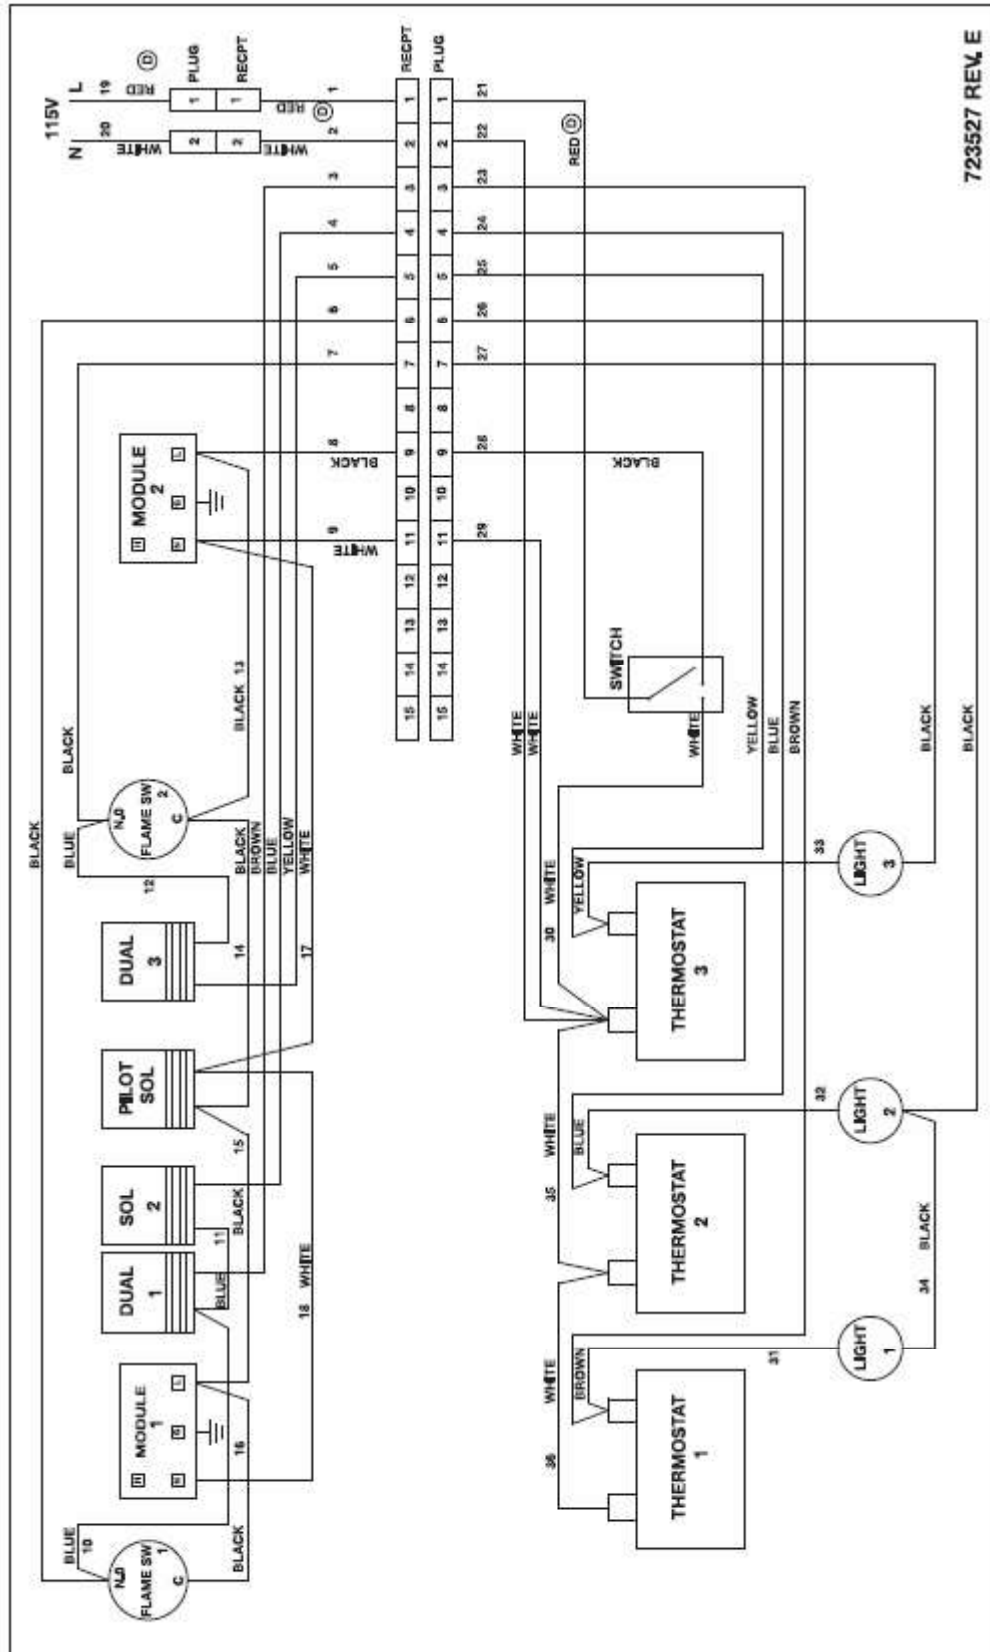

WIRING DIAGRAMS

WIRING DIAGRAM – 24-INCH GRIDDLE

723526 REV. E

WIRING DIAGRAM – 36-INCH GRIDDLE

WIRING DIAGRAM – 48-INCH GRIDDLE

723528 REV. E

WIRING DIAGRAM – 60-INCH GRIDDLE

723529 REV. E

WIRING DIAGRAM – 72-INCH GRIDDLE

723530 REV. E