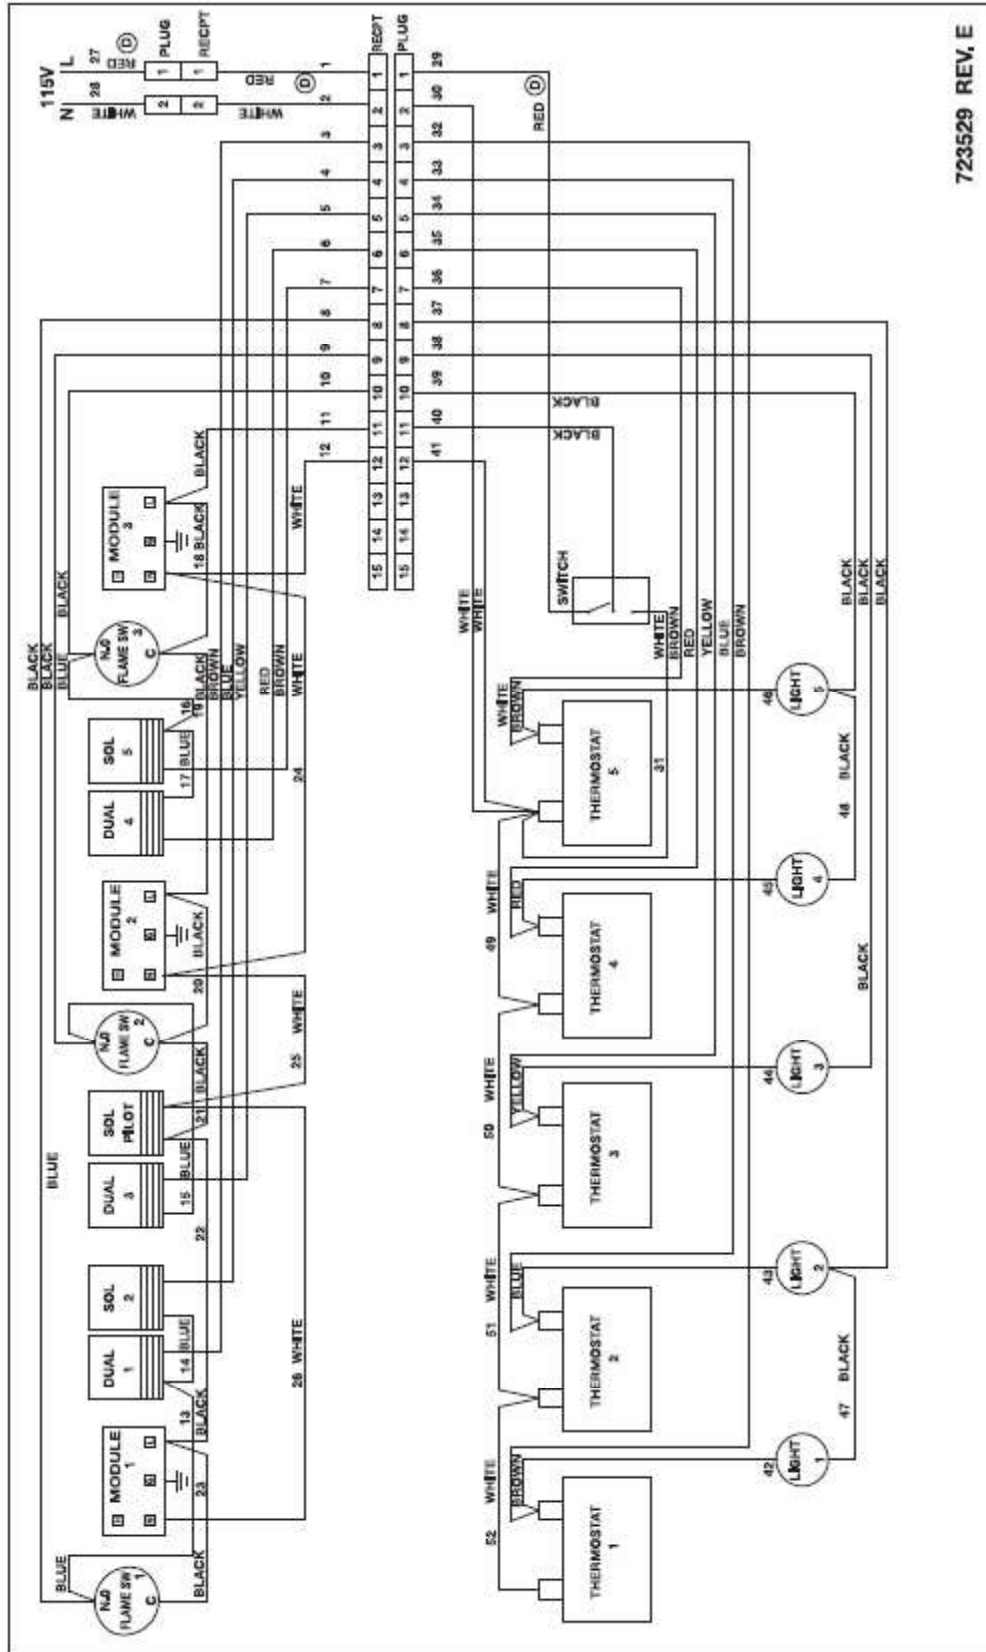

WIRING DIAGRAMS

WIRING DIAGRAM – 24-INCH GRIDDLE

723526 REV. E

WIRING DIAGRAM – 36-INCH GRIDDLE

WIRING DIAGRAM – 48-INCH GRIDDLE

723528 REV. E

WIRING DIAGRAM – 60-INCH GRIDDLE

723529 REV. E

WIRING DIAGRAM – 72-INCH GRIDDLE

723530 REV. E