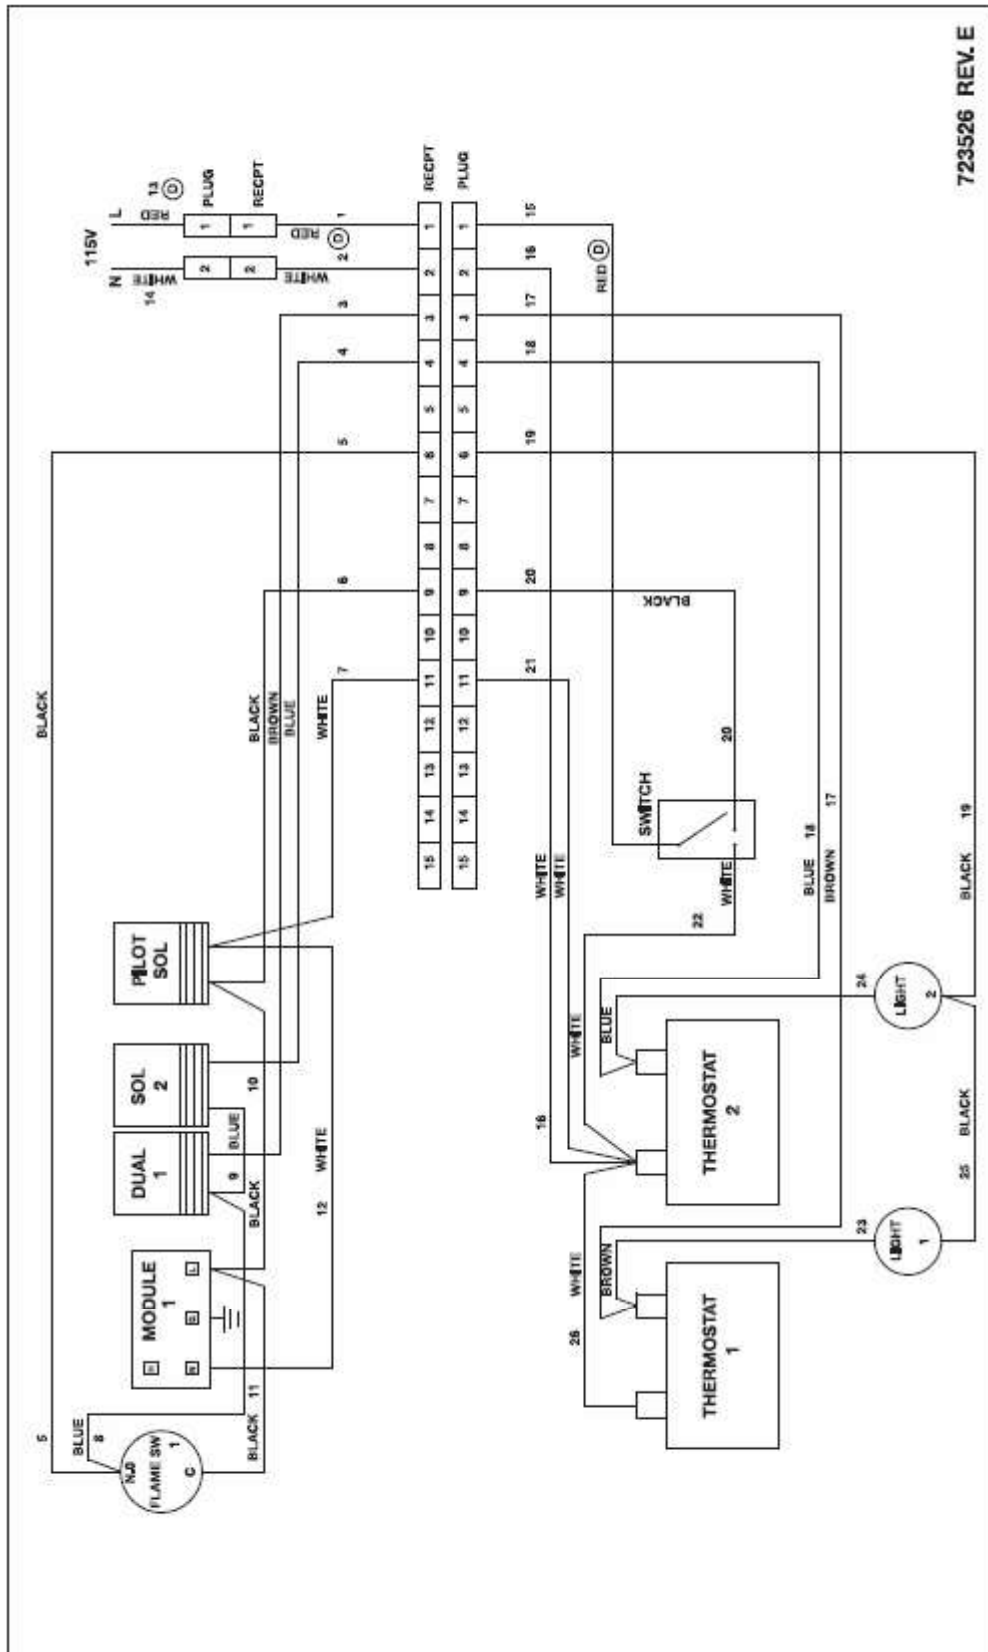

WIRING DIAGRAMS

WIRING DIAGRAM – 24-INCH GRIDDLE

723526 REV. E

WIRING DIAGRAM – 36-INCH GRIDDLE

WIRING DIAGRAM – 48-INCH GRIDDLE

723528 REV. E

WIRING DIAGRAM – 60-INCH GRIDDLE

723529 REV. E

WIRING DIAGRAM – 72-INCH GRIDDLE

723530 REV. E