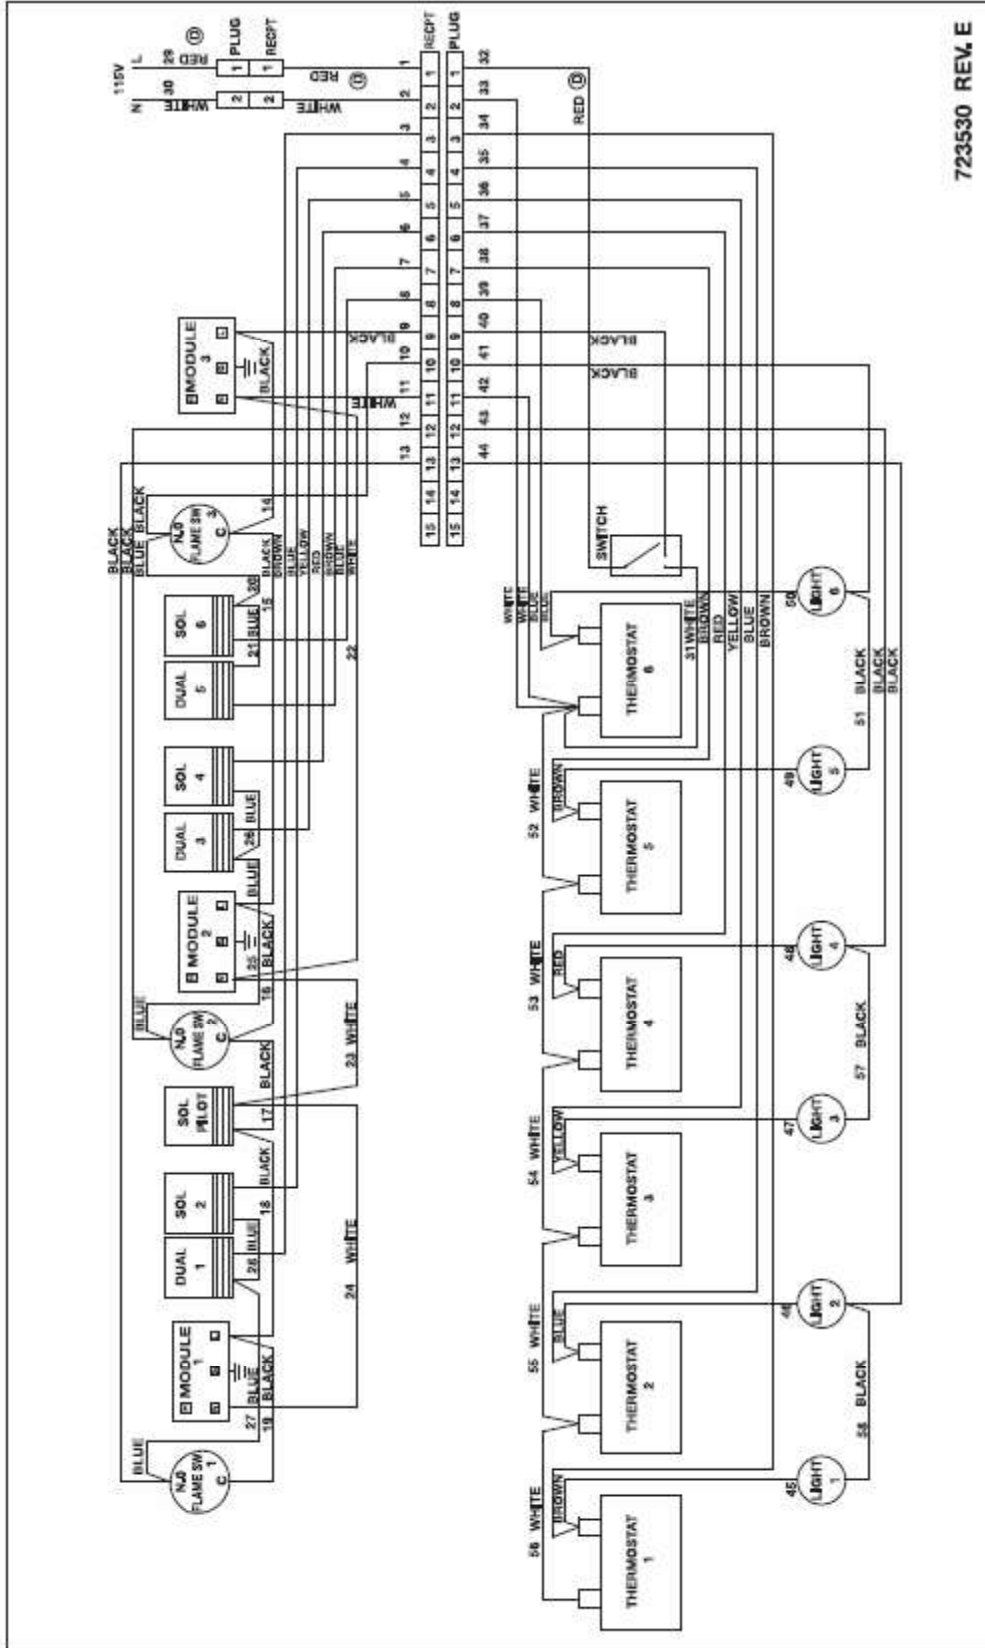

WIRING DIAGRAMS

WIRING DIAGRAM – 24-INCH GRIDDLE

723526 REV. E

WIRING DIAGRAM – 36-INCH GRIDDLE

WIRING DIAGRAM – 48-INCH GRIDDLE

723528 REV. E

WIRING DIAGRAM – 60-INCH GRIDDLE

723529 REV. E

WIRING DIAGRAM – 72-INCH GRIDDLE

723530 REV. E