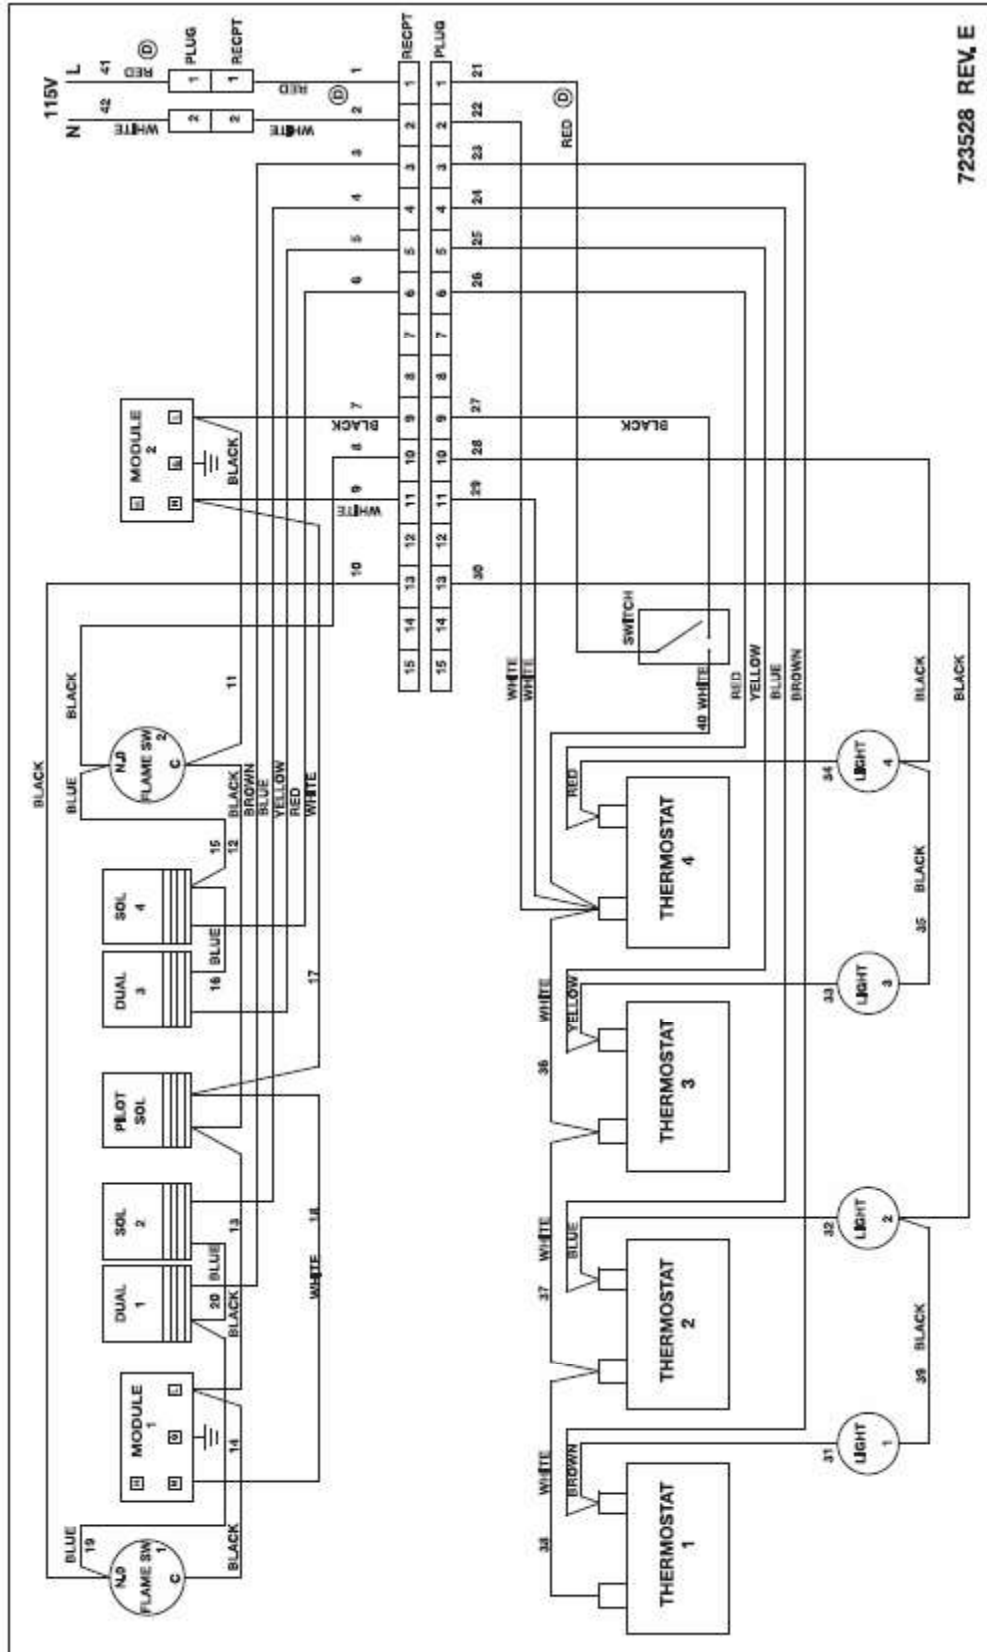

WIRING DIAGRAMS

WIRING DIAGRAM – 24-INCH GRIDDLE

723526 REV. E

WIRING DIAGRAM – 36-INCH GRIDDLE

WIRING DIAGRAM – 48-INCH GRIDDLE

723528 REV. E

WIRING DIAGRAM – 60-INCH GRIDDLE

723529 REV. E

WIRING DIAGRAM – 72-INCH GRIDDLE

723530 REV. E