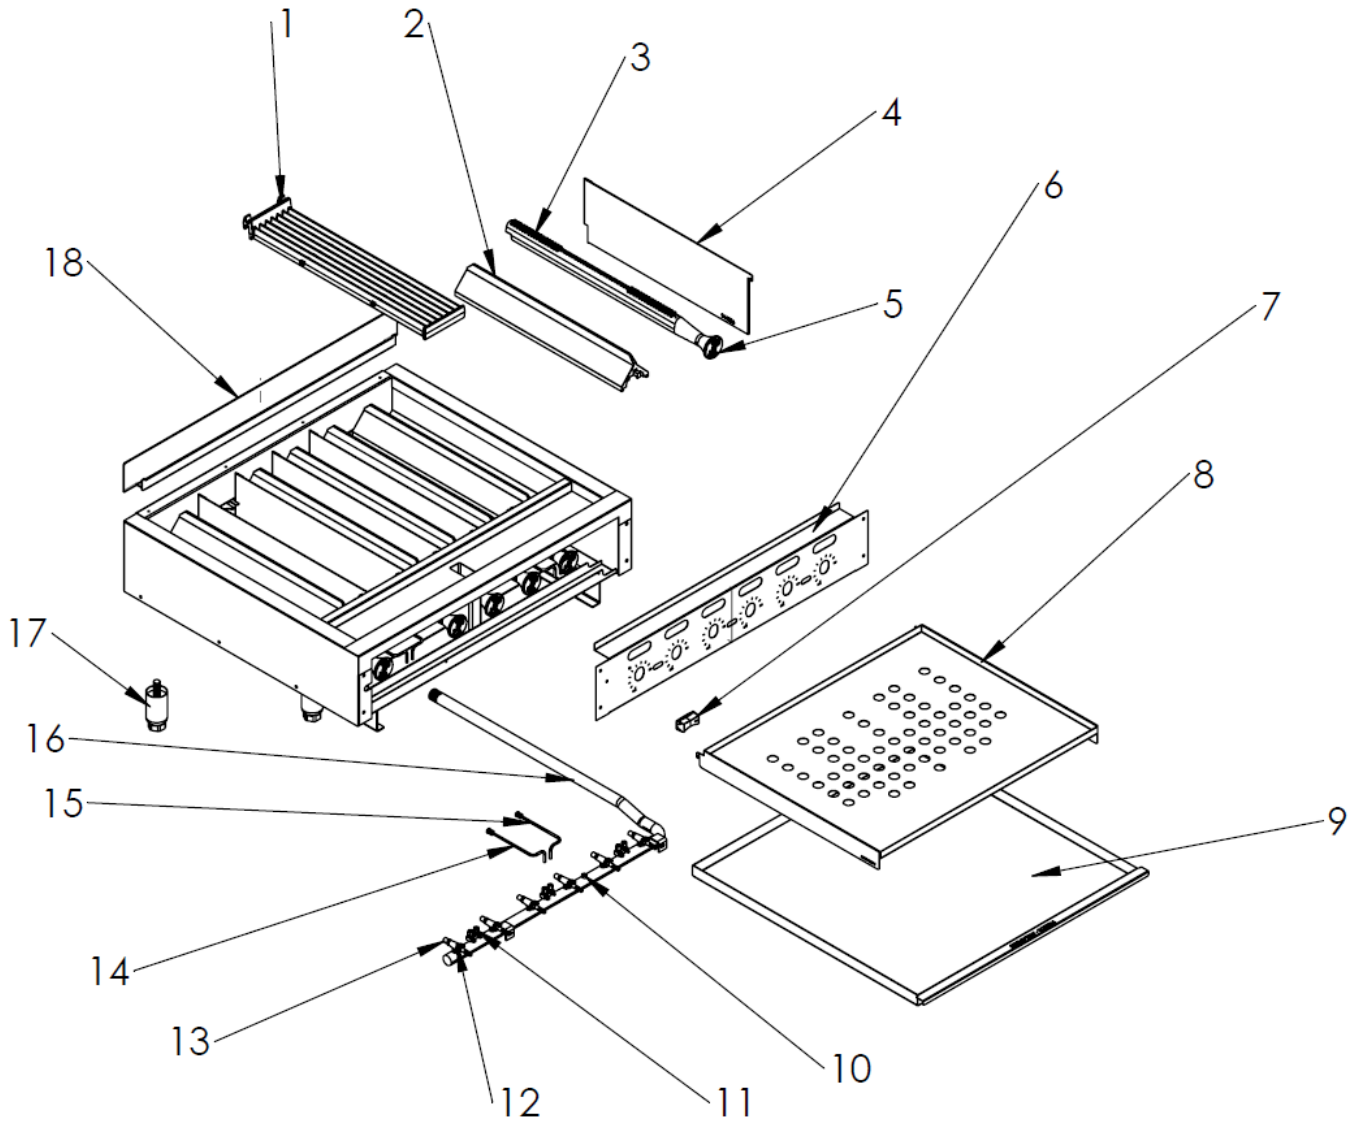

ACB36

For additional information on Vulcan or to locate an authorized parts and service provider in your area, visit our website at www.vulcanequipment.com

ILLUSTRATION NO.	PART NO.	NAME OF PART	AMOUNT
1.....	00-720971-00024.....	7-Rib Cast Diamond Grate.....AR
2.....	00-410602-00001.....	Cast Radiant.....AR
3.....	00-944300-0000A.....	Burner Assembly (Includes Shutter).....AR
4.....	00-944356-00000.....	Supercharger Plate.....AR
5.....	00-944300-00001.....	Burner Shutter.....AR
6.....	00-944355-00025.....	25 Front Panel.....1
	00-944355-00036.....	36 Front Panel.....1
	00-944355-00048.....	47 Front Panel.....1
	00-944355-00060.....	60 Front Panel.....1

RECOMMENDED SPARE PARTS LIST

ILLUSTRATION NO.	PART NO.	NAME OF PART	AMOUNT
7.....	00-944265-00000.....	Chrome Knob.....	2
11.....	00-719190-00000.....	Double Pilot Valve.....	2
12.....	00-497240-00001.....	Burner Valve.....	2
13.....	00-719951-00045.....	#45 Orifice(Nat Gas, Far Left & Far Right)	2
	00-719951-00050.....	#50 Orifice(Nat Gas, All Others-Inside)....	2
	00-719951-00056.....	#56 Orifice(LP Gas, All positions).....	2
12.....	00-497240-00001.....	Burner Valve.....	2
NOT SHOWN	00-408279-00021.....	LP Gas Pressure Regulator.....	2
NOT SHOWN	00-408279-00025.....	Nat. Gas Pressure Regulator.....	2