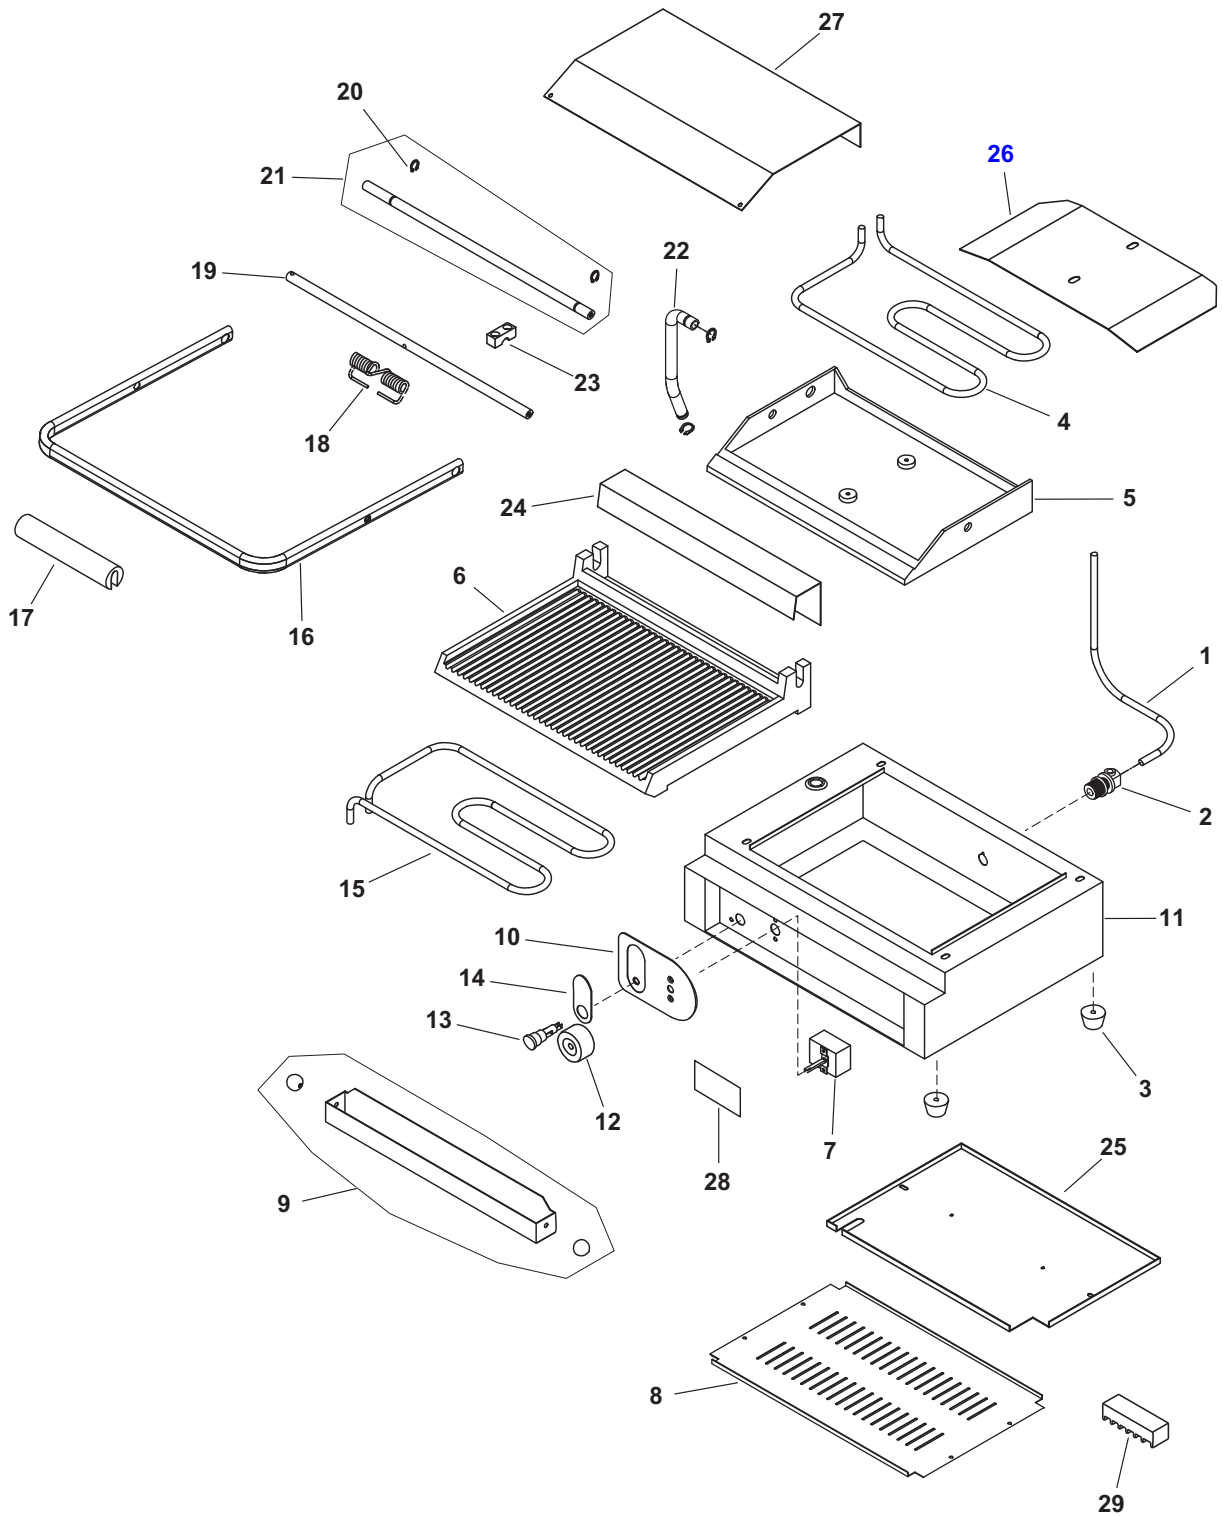

Cayenne® Presse à sandwich de comptoir

Numéro d'article : 40794 et 40794-C

Légende	Référence	Description
1	XAA0005	Cordon d'alimentation, 120V, fiche NEMA 5-15P
	26604-1	Cordon d'alimentation, 120V, fiche NEMA 5-20P
2	XAA0012	Retenue du cordon d'alimentation
3	XTSI2004	Pieds, caoutchouc
4	XTSI2030	Élément chauffant supérieur, 120 V ~ 810 W
5	XTSI2006	Plaque supérieure, crantée, non revêtue
6	XTSI2007	Plaque inférieure, crantée, non revêtue
7	XTSA0007	Thermostat
8	Sans objet	Couvercle pour élément inférieur
9	XTSI2005	Lèchefrite
10	XAA0009	Face du panneau de commande
11	Sans objet	Cadre de la presse
12	XTSI2015	Bouton de commande (0-550)
13	XAA0011	Voyant, rouge, 120 V
14	Sans objet	Pilot Light Fascia Face de voyant
15	XTSI2035	Élément chauffant inférieur, 120 V ~ 990 W
16	XTSI2016	Poignée, acier
17	XTSI2017	Prise de poignée, plastique
18	XTSI2018	Ressort de poignée
19	XTSI2019	Axe de charnière, avant
20	XTSI2020	Axe de charnière, Circlip
21	XTSI2021	Axe de charnière, arrière
22	XTSI2036	Tube métallique
23	XTSI2023	Pince à selle en laiton
24	XTSI2024	Hinge Axle Rear Cover Couvercle pour l'axe de charnière arrière
25	Sans objet	Bottom Element Cover Plate Couvercle inférieur, à évent
26	Sans objet	Top Element Cover Plate Couvercle inférieur, sans évent
27	Sans objet	Top Cover Couvercle supérieur
28	Sans objet	Decal, Vollrath Autocollant, Vollrath
29	XTSI0031	Wire Brush Brosse métallique