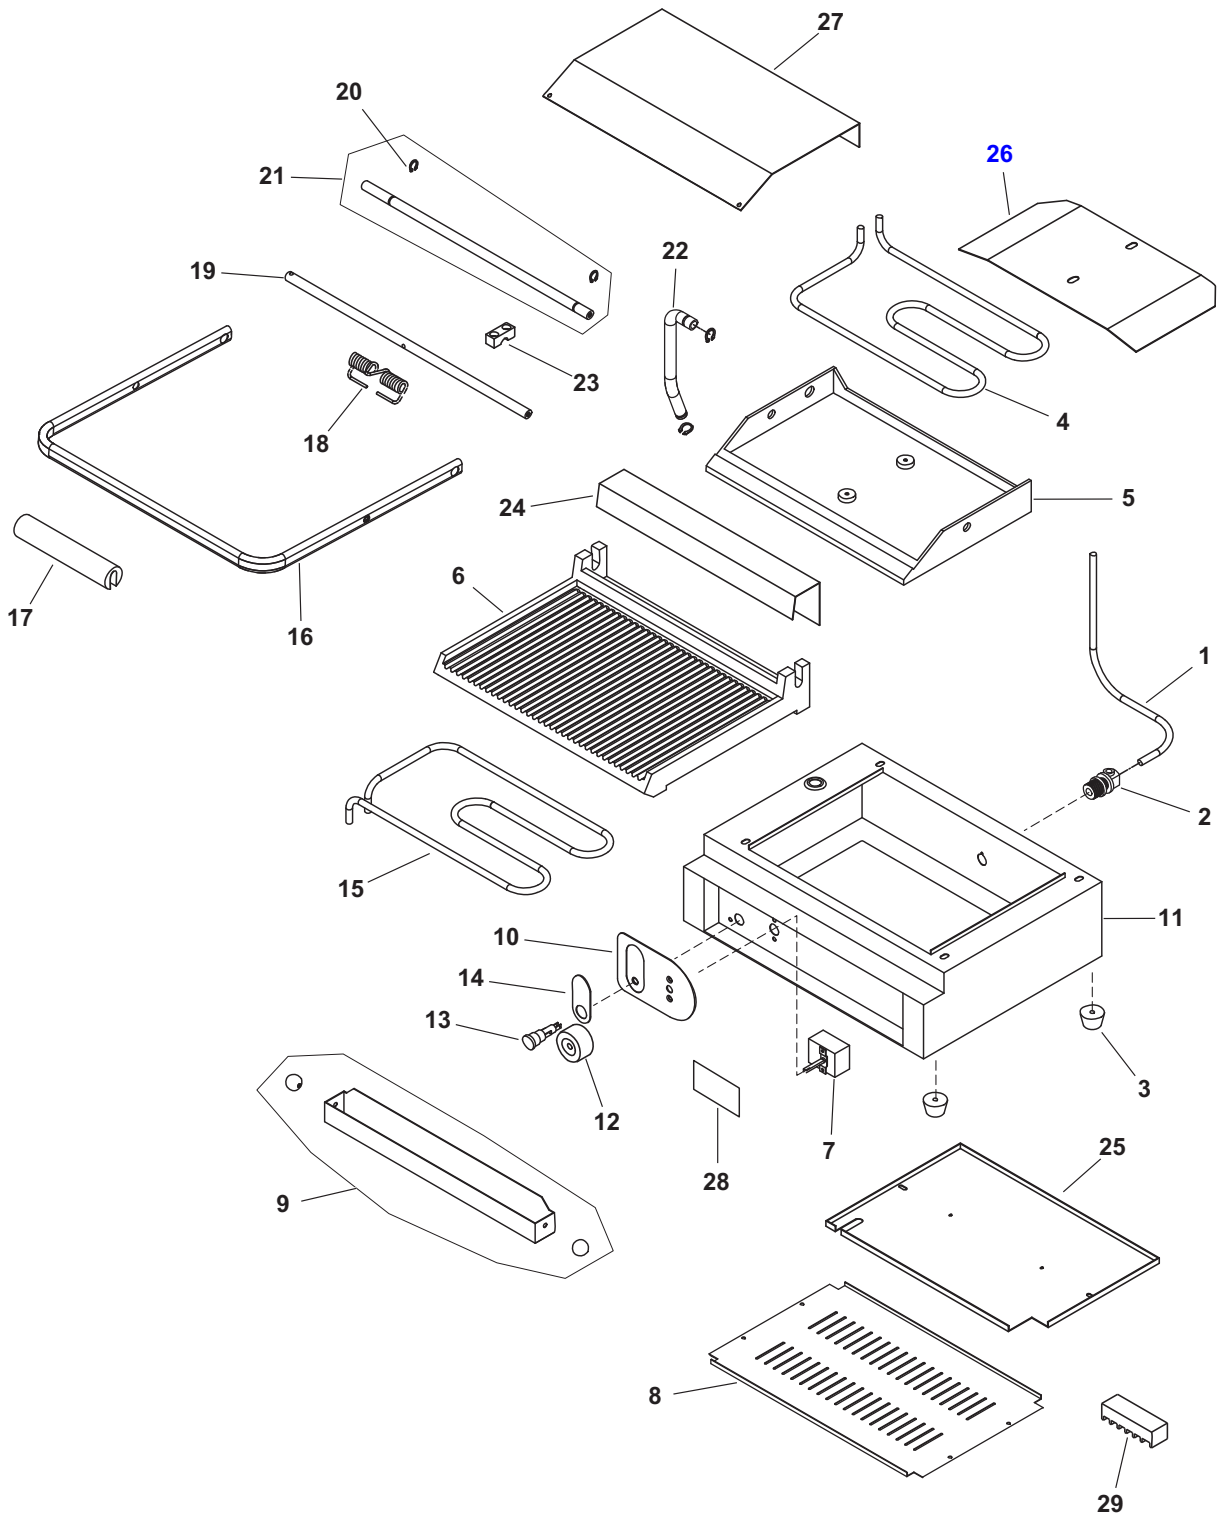

Cayenne® Cast Iron Panini Style Single Sandwich Presses

Item Number(s): [40794](#) and [40794-C](#)

Spare Parts — Cayenne® Cast Iron Panini Style Single Sandwich Presses

Item Numbers: [40794](#) and [40794-C](#)

Callout	Part No.	Description
1	XAA0005	Power Cord, 120V, NEMA 5-15P Plug (40794)
	26604-1	Power Cord, 120V, NEMA 5-20P Plug (40794-C Canada only)
2	XAA0012	Power Cord Restraint
3	XTSI2004	Foot, Rubber
4	XTSI2030	Top Heating Element, 120V - 810 Watt
5	XTSI2006	Top Plate, Ribbed, Non-Coated
6	XTSI2007	Bottom Plate, Ribbed, Non-Coated
7	XTSA0007	Thermostat
8	N/A	Bottom Cover
9	XTSI2005	Drip Tray
10	XAA0009	Control Panel Fascia
11	N/A	Press Body
12	XTSI2015	Control Knob (0-550)
13	XAA0011	Pilot Light, Red, 120V
14	N/A	Light Fascia
15	XTSI2035	Bottom Heating Element 120V - 990 Watt
16	XTSI2016	Handle, Steel
17	XTSI2017	Handle Grip, Plastic
18	XTSI2018	Handle Spring
19	XTSI2019	Hinge Axle, Front
20	XTSI2020	Hinge Axle Circlip
21	XTSI2021	Hinge Axle, Rear
22	XTSI2036	Wire Tube
23	XTSI2023	Brass Saddle Clamp
24	XTSI2024	Hinge Axle Rear Cover
25	N/A	Bottom Element Cover Plate
26	N/A	Top Element Cover Plate
27	N/A	Top Cover
28	N/A	Decal, Vollrath
29	XTSI0031	Wire Brush