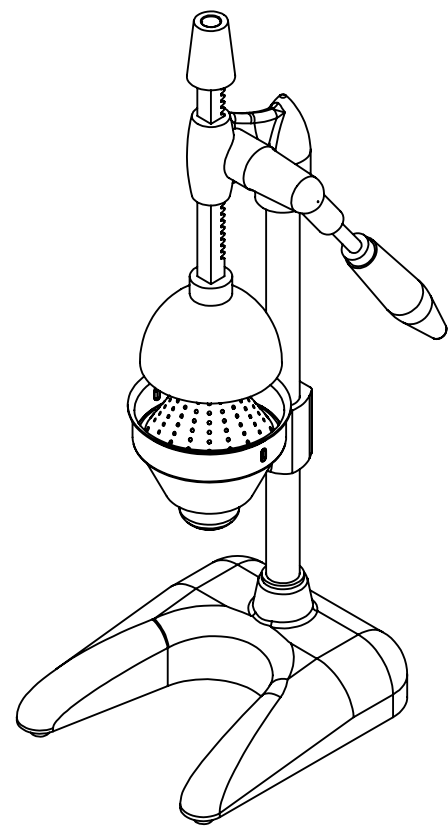

E-Z JUICE EXTRACTOR - ITEM NO. 47704			
ITEM NO.	PART NUMBER	DESCRIPTION	QTY.
1	45625-1	FUNNEL HOLDER	1
2	45626-2	STRAINER	1
3	45627-2	JUICER FUNNEL	1
4	45628-1	PRESSURE CUP	1
5	45629-1	HOUSING	1
6	45756-2	HANDLE ASSEMBLY	1
7	45783	WASHER FLAT 300 SERIES SS	1
8	21910-1	BASE ASSEMBLY-BLACK	1
9	21934-1	KNOB WOOD - JUICE EXTRACTOR	1
10	21939-1	PINION_GEAR	1
11	21941-1	RACK	1
12	-	SCREW #10-32 X 1 1/2"	1
13	-	SLOTTED SET SCREW 1/4-20 X 5/16"	2
14	-	SET SCREW 1/4-20 X 1/2"	1