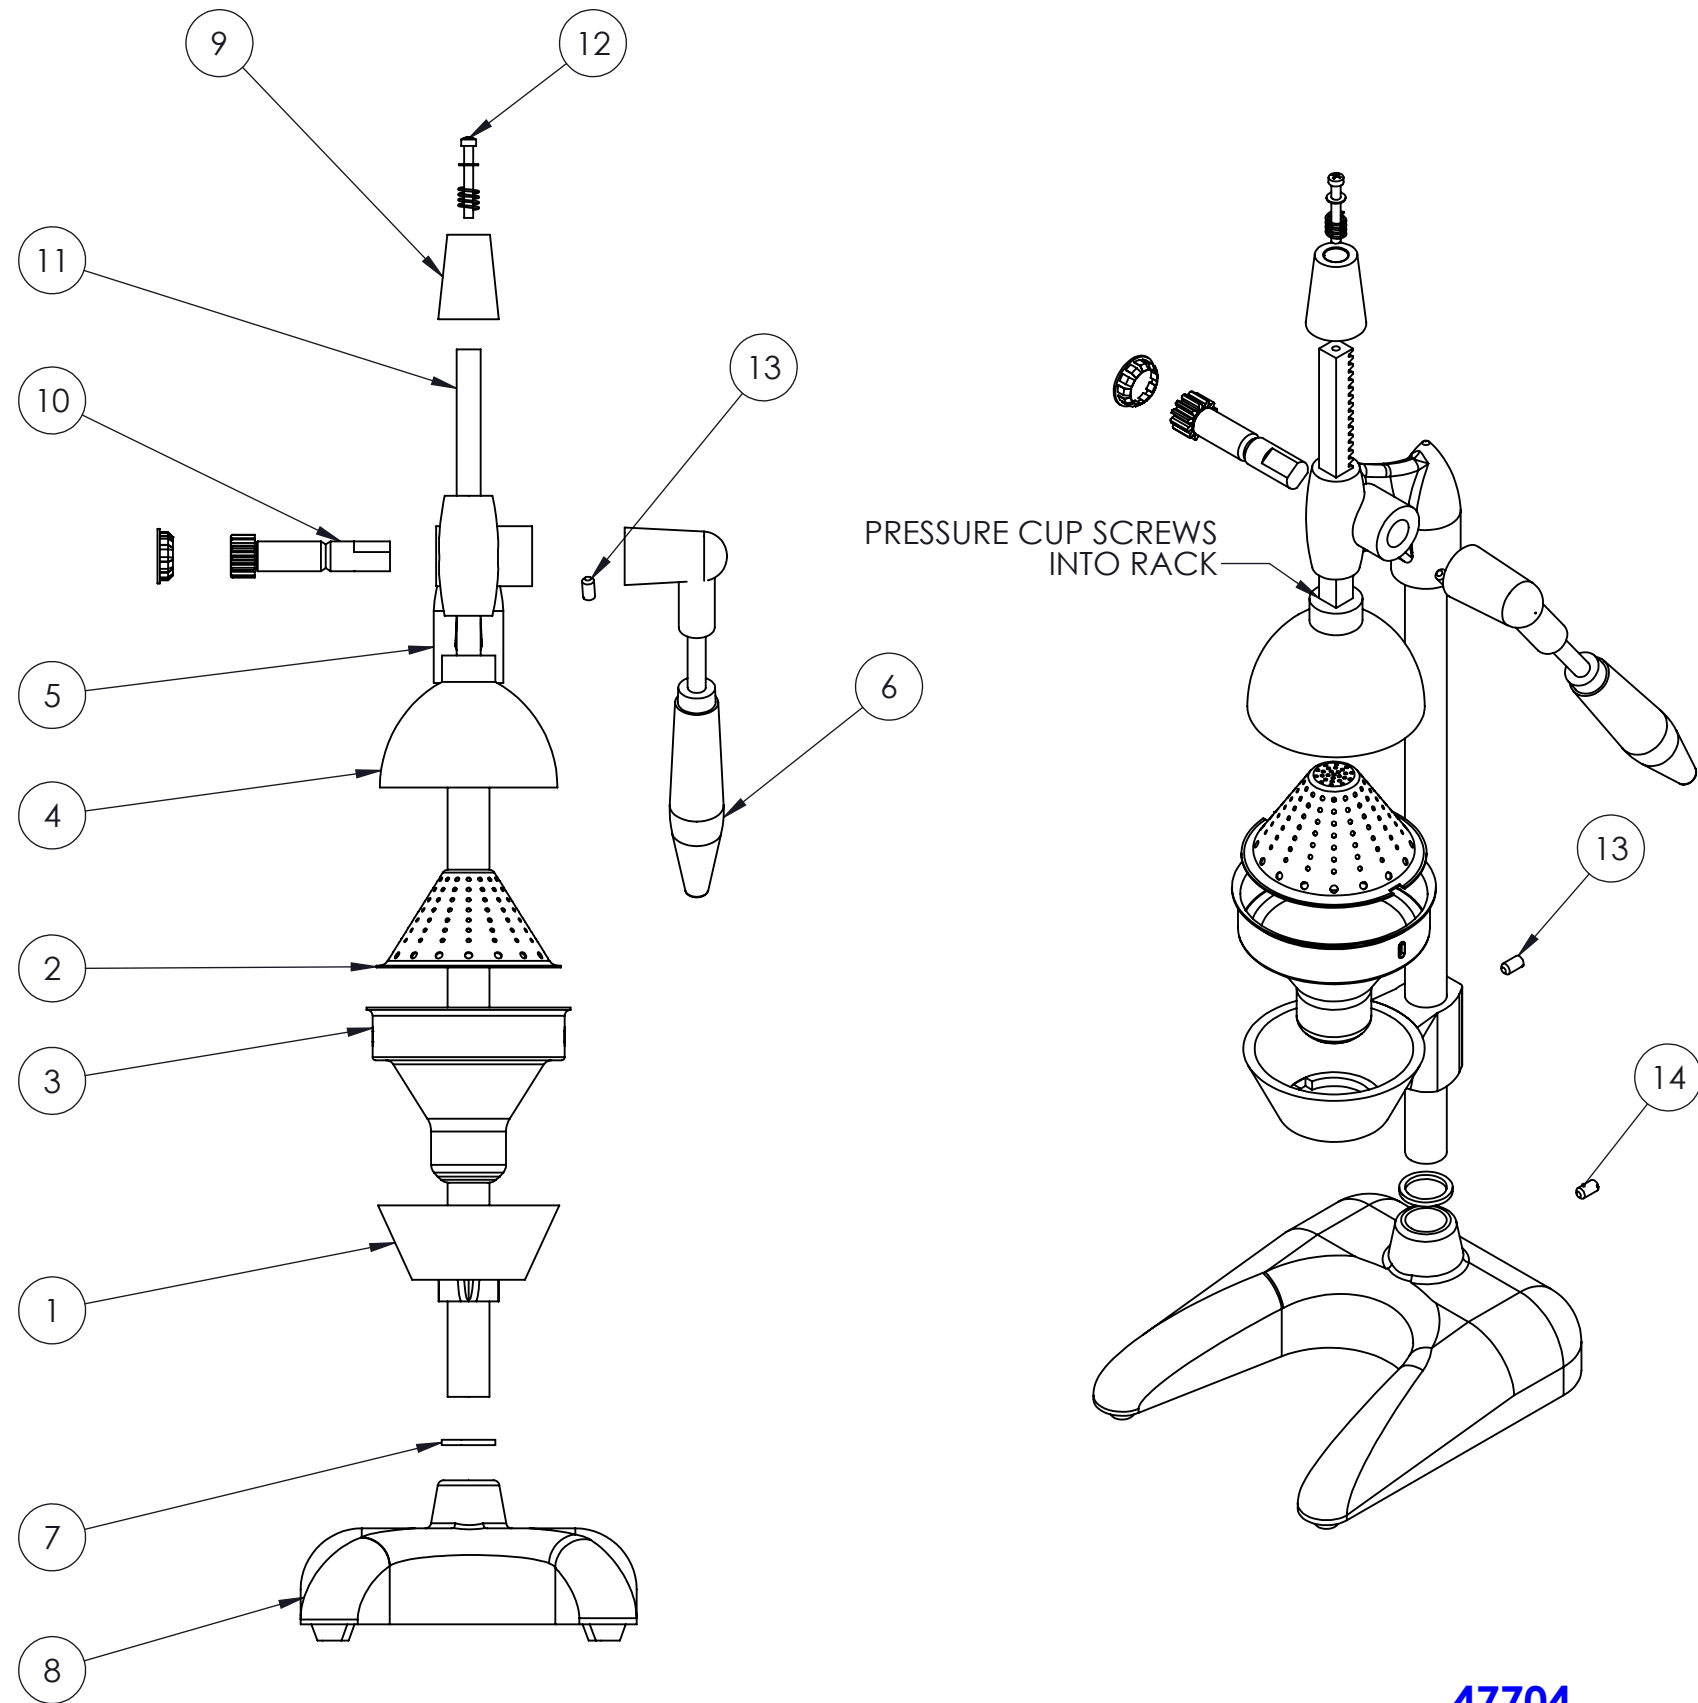

E-Z JUICE EXTRACTOR - ITEM NO. 47704			
ITEM NO.	PART NUMBER	DESCRIPTION	QTY.
1	45625-1	FUNNEL HOLDER	1
2	45626-2	STRAINER	1
3	45627-2	JUICER FUNNEL	1
4	45628-1	PRESSURE CUP	1
5	45629-1	HOUSING	1
6	45756-2	HANDLE ASSEMBLY	1
7	45783	WASHER FLAT 300 SERIES SS	1
8	21910-1	BASE ASSEMBLY-BLACK	1
9	21934-1	KNOB WOOD - JUICE EXTRACTOR	1
10	21939-1	PINION_GEAR	1
11	21941-1	RACK	1
12	-	SCREW #10-32 X 1 1/2"	1
13	-	SLOTTED SET SCREW 1/4-20 X 5/16"	2
14	-	SET SCREW 1/4-20 X 1/2"	1