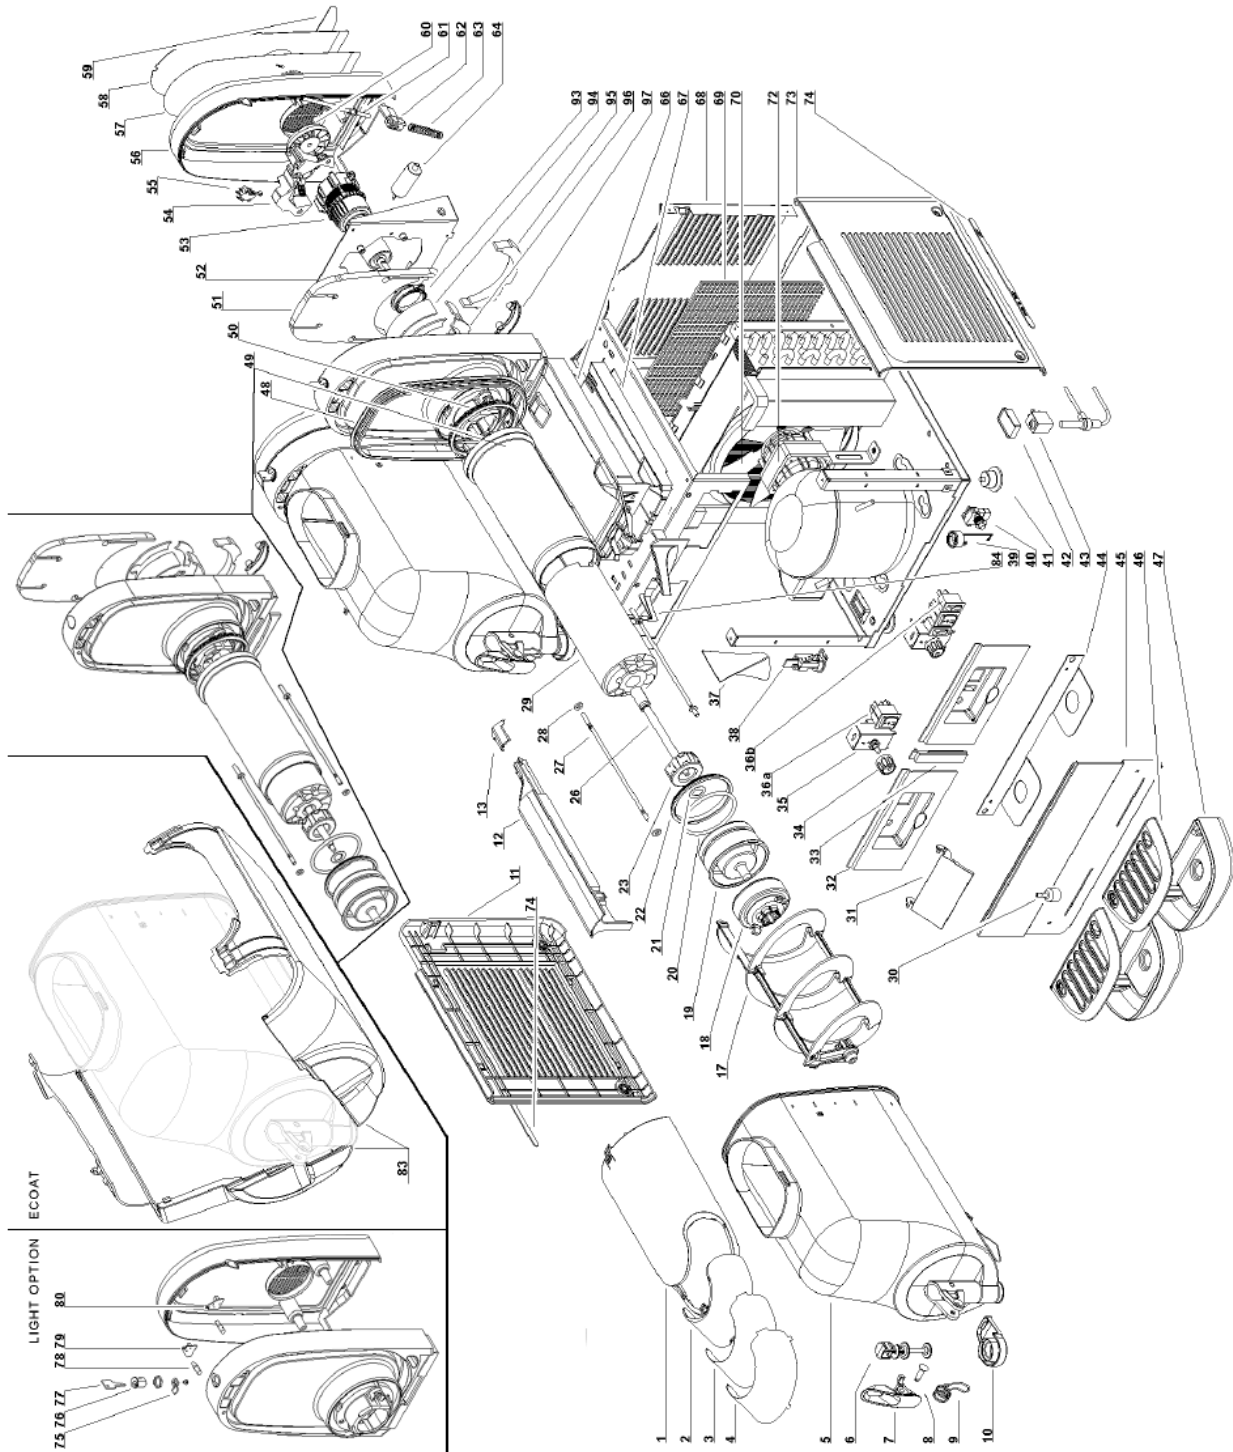

Exploded View Parts List

Valid Units

SCBF118-37 / VCBF118-37

SCBF128-37 / VCBF128-37

SCBF168-37 / VCBF168-37

Version 1: 7/12/2018

Version 2: 7/23/2018

Version 3: 4/1/2019

Version 4: 5/10/2023

Version 3: 4/1/2019
Version 4: 5/10/2023

ITEM	STOELTING PART NUMBER	STOELTING DESCRIPTION
1	BR0371	COVER - TOP
2	BR0150	SCREEN – TOP INNER
3		
4	BR0151	SCREEN – TOP OUTER
5	BR0205	BOWL
6	BR0152	SPIGOT PISTON
7	BR0153	SPIGOT HANDLE (BLACK)
8	BR0154	SPIGOT HANDLE PIN (BLACK)
9	BR0007	SPIGOT SPRING
10	BR0207	CONDENSATION RING
11	BR0311	PANEL-L.H. SIDE (BLACK)
12	BR0158	CROSS JUNCTION PLANS (BLACK)
13		
14		
15		
16		
17	BR0214	AUGER
18	BR0218	ROTOR ASSMBLY - OUTER
19	BR0138	ROTOR HOUSING - EVAPORATOR
20	BR0148	O-RING - ROTOR HOUSING
21	BR0129	ROTOR SHIM - INTERNAL
22	BR0139	GASKET - FRONT EVAPORATOR
23	BR0156	MAGNETIC DRIVE
26	BR0159	EVAPORATOR SHAFT
27	BR0160	SCREW - EVAPORATOR STAY
28		
29	BR0137	EVAPORATOR INSULATION
30	BR0023	DRIP TRAY FLOAT LEVEL
31	BR0273	SWITCH PANEL COVER
32	BR0260	SWITCH BOX – BLACK (1 SWITCH)
32	BR0261	SWITCH BOX - BLACK (2 SWITCH)
32	BR0259	SWITCH BOX – BLACK (3 SWITCH)
33	BR0262	JUNCTION – BETWEEN SWITCH BOXES (BLACK)
34	BR0319	THERMOSTST KNOB