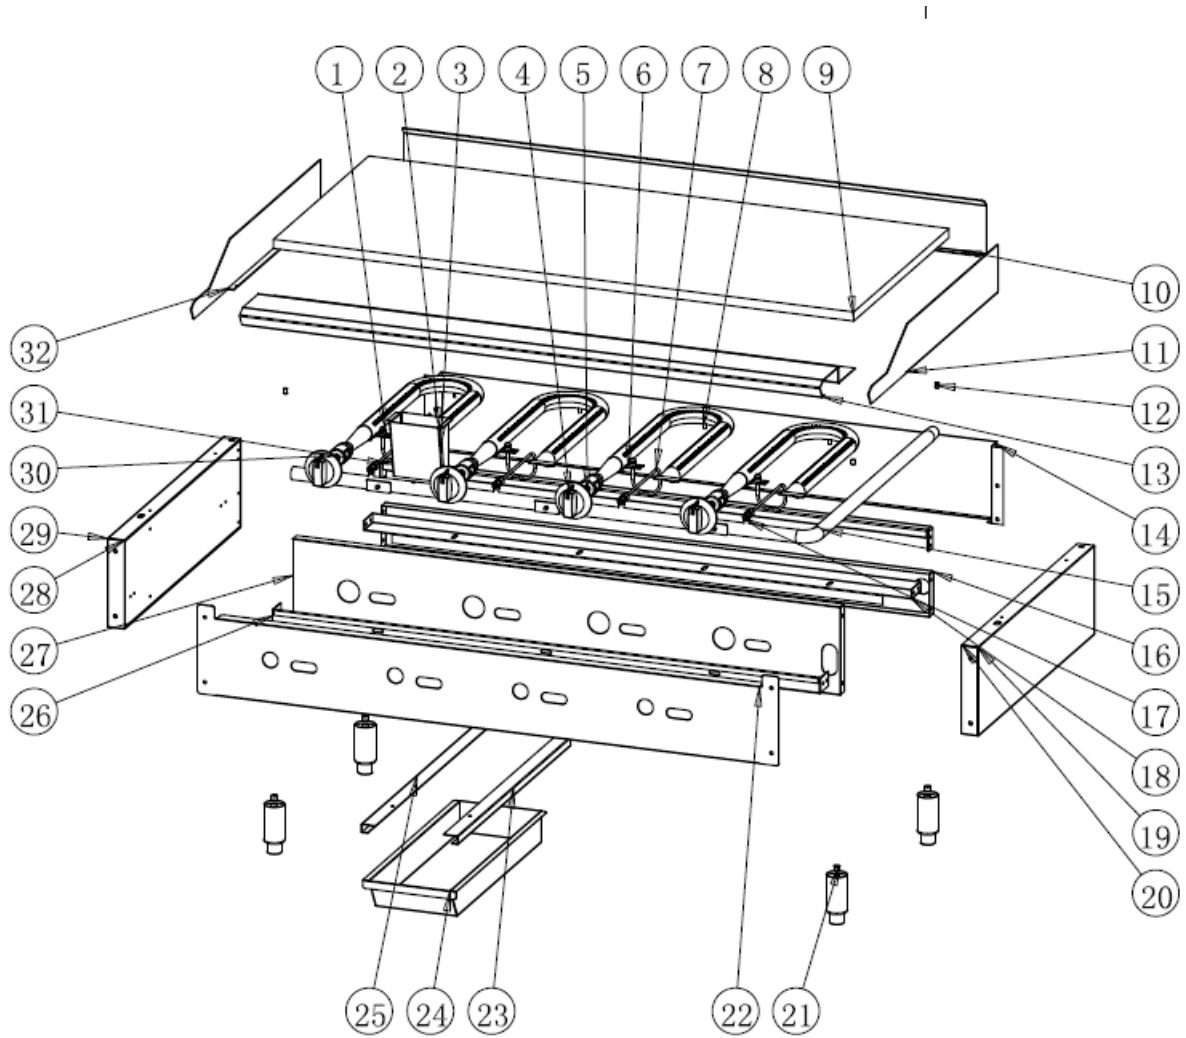

GUSVGR-MN48 Exploded View

GUSVGR-MN48 Part List

No.	Part Code	Part Name	QTY
1	302130019	PILOT	4
2	20229097015	SIDE PANEL 1 (DRIP PAN)	1
3	20229097016	SIDE PANEL 2 (DRIP PAN)	1
4	301110274	KNOB	4
5	302220059	Gas valve	4
6	314200003	FIXED PLATE (PILOT)	4
7	315020043	SUPPLY PIPE (PILOT)	4
8	302130387	U-SHAPED BURNER	4
9	302010396	GRIDDLE PLATE	1
10	20229099008	BACK SIDE PANEL (COAMING)	1
11	20229097013	RIGHT SIDE PANEL (COAMING)	1
12	302200536	LOCATION PIN (GRIDDLE PLATE)	4
13	20229099007	FRONT PLATEN	1
14	20229099009	FLUE PANEL	1
15	302180485	GAS INLET PIPE	1
16	20229099006	LOWER REAR SHROUDING	1
17	302220028	NG/LPG REGULATION VALVE	4
18	20229099004	FIXED PLATE (BURNER)	1
19	20229097027	RIGHT SIDE PANEL (EXTERNAL HOUSING)	1
20	20229097004	RIGHT SIDE PANEL (INTERNAL HOUSING)	1
21	302090047	ADJUSTABLE LEG	4
22	20229099013	FRONT PANEL	1
23	20229097019	RIGHT GUIDE RAIL	1
24	20229097020	OIL TRAY	1
25	20229097018	LEFT GUIDE RAIL	1
26	20229099003	LOWER FRONT BEAM	1
27	20229099002	FRONT HEAT SHIELD	1
28	20229097003	LEFT SIDE PANEL (INTERNAL HOUSING)	1
29	20229097026	LEFT SIDE PANEL (EXTERNAL HOUSING)	1
30	302150078	51# NOZZLE - LP	8
	302150282	37# NOZZLE - NG	8
31	20229099005	TOP REAR BEAM	1
32	20229097012	LEFT SIDE PANEL (COAMING)	1