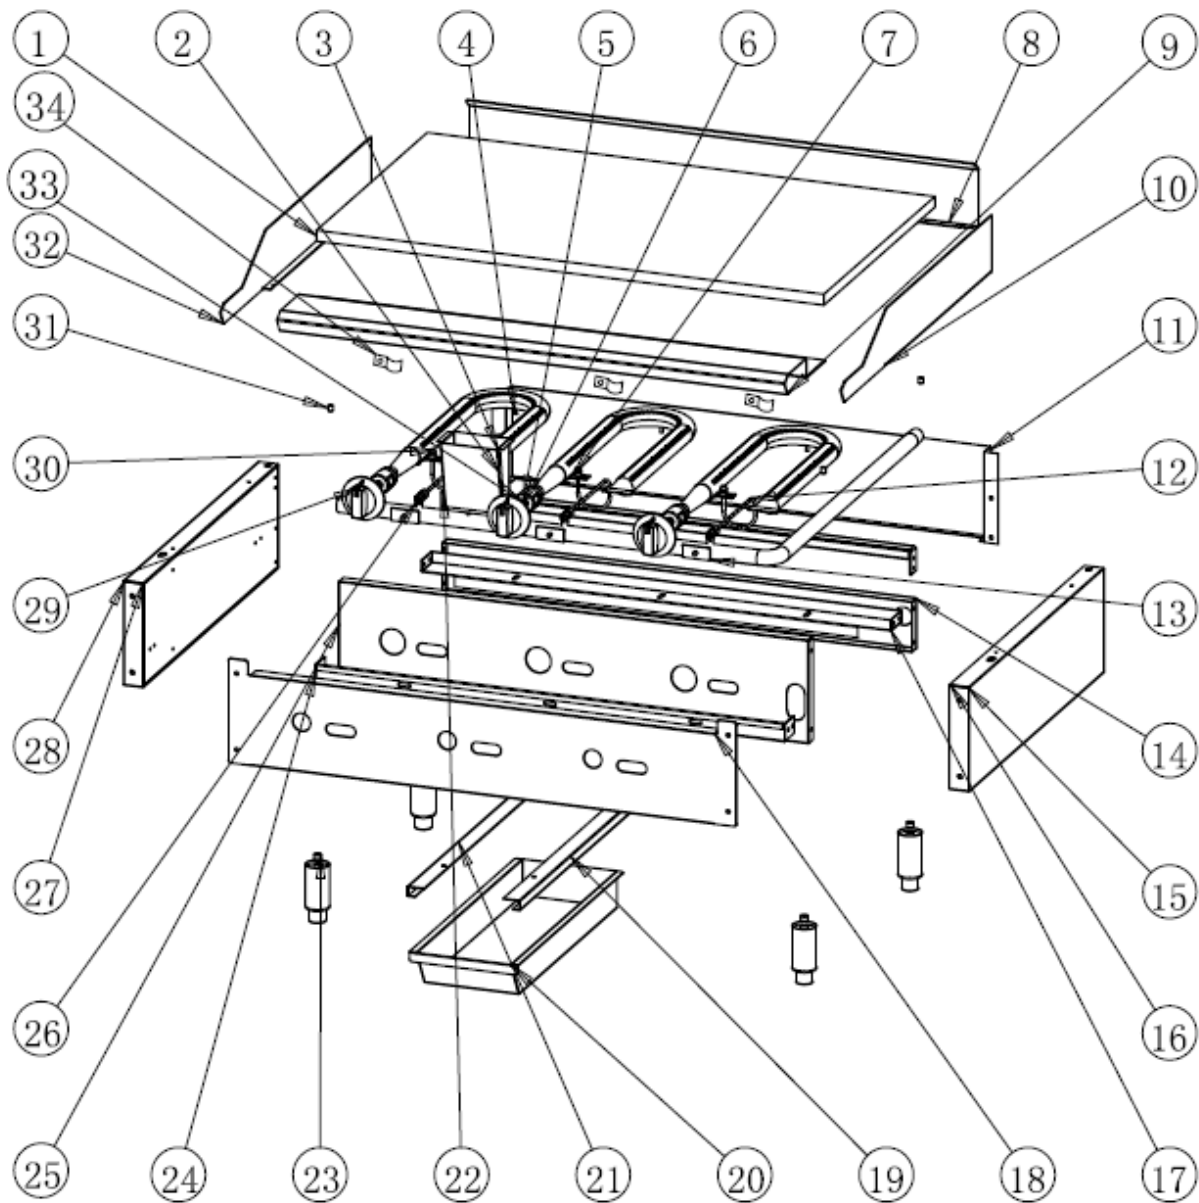

GUSVGR-TH36 Exploded View

GUSVGR-TH36 Part List

No.	Part Code	Part Name	QTY
1	302010432	GRIDDLE PLATE	1
2	20229097015	SIDE PANEL 1 (DRIP PAN)	1
3	20229097016	SIDE PANEL 2 (DRIP PAN)	1
4	302130387	U-SHAPED BURNER	3
5	302150078	51# NOZZLE - LP	6
	302150283	36# NOZZLE - NG	6
6	302220045	GAS VALVE	3
7	314200003	FIXED PLATE (PILOT)	3
8	20229098008	BACK SIDE PANEL (COAMING)	1
9	20229098007	FRONT PLATEN	1
10	20229106008	RIGHT SIDE PANEL (COAMING)	1
11	20229098009	FLUE PANEL	1
12	302060691	SUPPLY PIPE (PILOT)	3
13	302180602	GAS INLET PIPE	1
14	20229098006	LOWER REAR SHROUDING	1
15	20229106002	RIGHT SIDE PANEL (EXTERNAL HOUSING)	1
16	20229106004	RIGHT SIDE PANEL (INTERNAL HOUSING)	1
17	20229098004	FIXED PLATE (BURNER)	1
18	20229107007	FRONT PANEL	1
19	20229106010	RIGHT GUIDE RAIL	1
20	20229097020	OIL TRAY	1
21	20229106009	LEFT GUIDE RAIL	1
22	20229098005	TOP REAR BEAM	1
23	302090047	ADJUSTABLE LEG	4
24	20229098003	LOWER FRONT BEAM	1
25	20229107002	FRONT HEAT SHIELD	1
26	302220028	NG/LPG REGULATION VALVE	3
27	20229106003	LEFT SIDE PANEL (INTERNAL HOUSING)	1
28	20229106001	LEFT SIDE PANEL (EXTERNAL HOUSING)	1
29	301110274	KNOB	3
30	302130019	PILOT	3
31	302200536	LOCATION PIN (GRIDDLE PLATE)	4
32	20229106007	LEFT SIDE PANEL (COAMING)	1
33	302140130	TRANSITION JOINT	3
34	314200004	PROBE FIXER	6