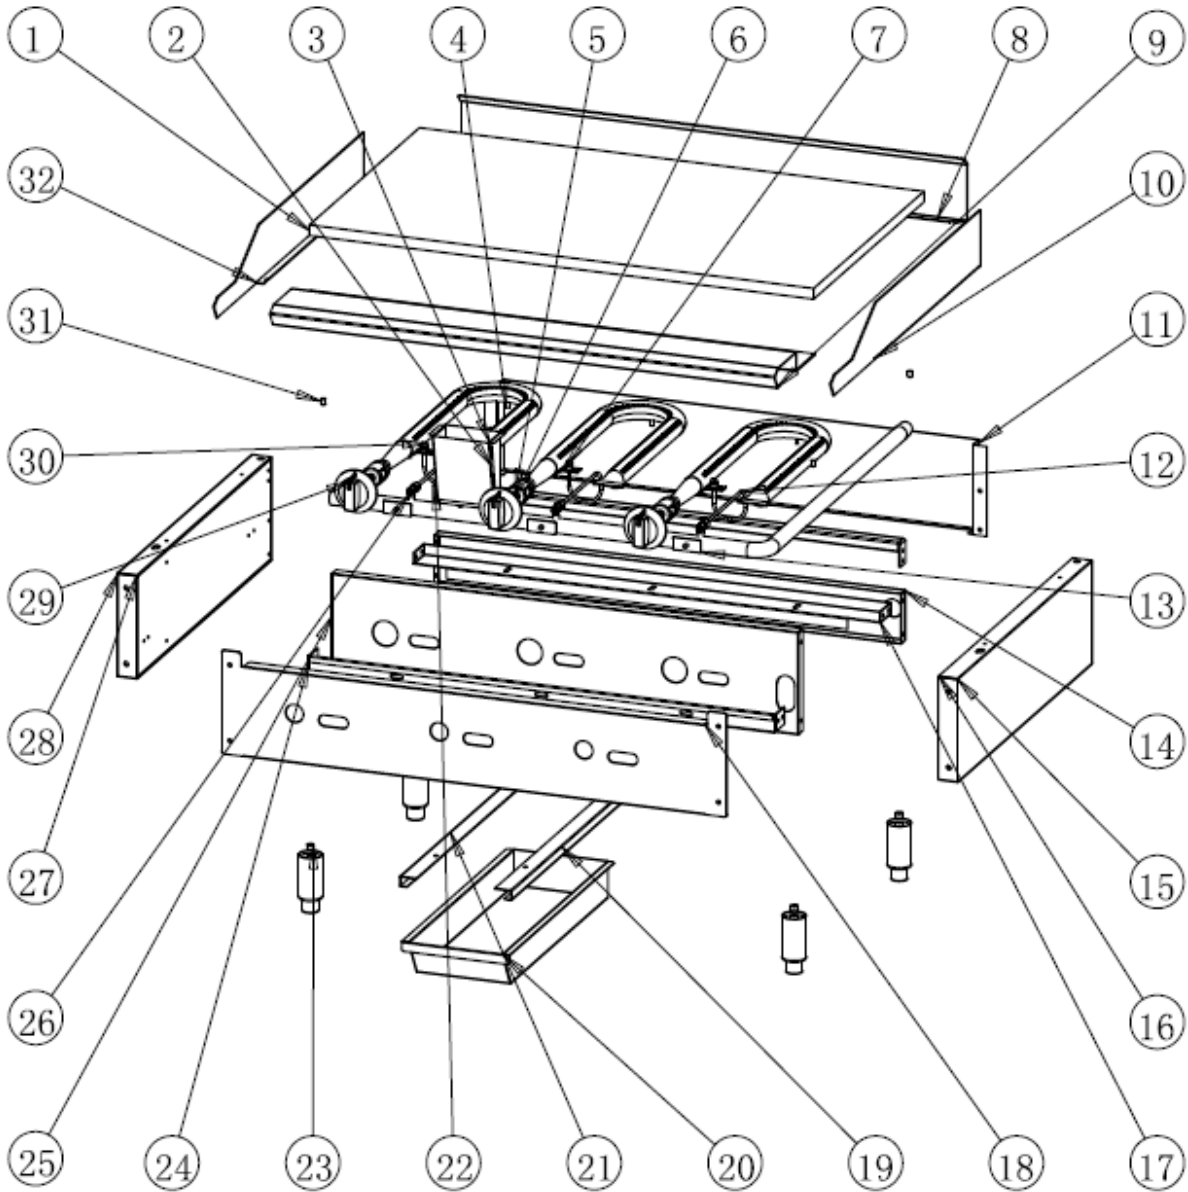

GUSVGR-MN36 Exploded View

GUSVGR-MN36 Part List

No.	Part Code	Part Name	QTY
1	302010395	GRIDDLE PLATE	1
2	20229097015	SIDE PANEL 1 (DRIP PAN)	1
3	20229097016	SIDE PANEL 2 (DRIP PAN)	1
4	302130387	U-SHAPED BURNER	3
5	302150078	51# NOZZLE - LP	6
	302150282	37# NOZZLE - NG	6
6	302220059	Gas valve	3
7	314200003	FIXED PLATE (PILOT)	3
8	20229098008	BACK SIDE PANEL (COAMING)	1
9	20229098007	FRONT PLATEN	1
10	20229097013	RIGHT SIDE PANEL (COAMING)	1
11	20229098009	FLUE PANEL	1
12	315020043	SUPPLY PIPE (PILOT)	3
13	302180484	GAS INLET PIPE	1
14	20229098006	LOWER REAR SHROUDING	1
15	20229097027	RIGHT SIDE PANEL (EXTERNAL HOUSING)	1
16	20229097004	RIGHT SIDE PANEL (INTERNAL HOUSING)	1
17	20229098004	FIXED PLATE (BURNER)	1
18	20229098013	FRONT PANEL	1
19	20229097019	RIGHT GUIDE RAIL	1
20	20229097020	OIL TRAY	1
21	20229097018	LEFT GUIDE RAIL	1
22	20229098005	TOP REAR BEAM	1
23	302090047	ADJUSTABLE LEG	4
24	20229098003	LOWER FRONT BEAM	1
25	20229098002	FRONT HEAT SHIELD	1
26	302220028	NG/LPG REGULATION VALVE	3
27	20229097003	LEFT SIDE PANEL (INTERNAL HOUSING)	1
28	20229097026	LEFT SIDE PANEL (EXTERNAL HOUSING)	1
29	301110274	KNOB	3
30	302130019	PILOT	3
31	302200536	LOCATION PIN (GRIDDLE PLATE)	4
32	20229097012	LEFT SIDE PANEL (COAMING)	1