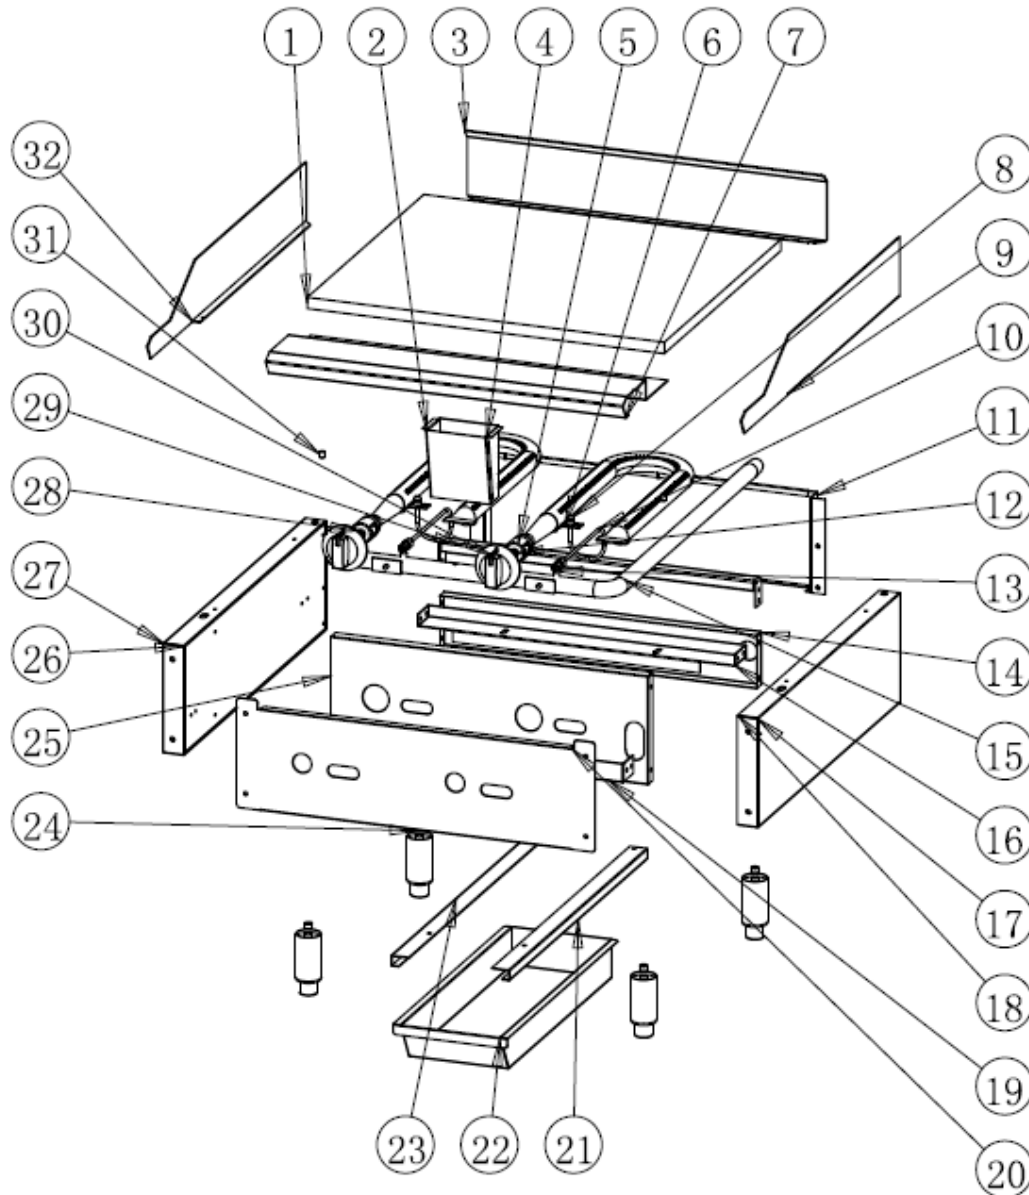

## TABLE OF CONTENTS

GUSVGR-MN24 GRIDDLE .....	3
Exploded view of components.....	3
Component's part number listing.....	4
GUSVGR-TH24 GRIDDLE .....	5
Exploded view of components.....	5
Component's part number listing.....	6
GUSVGR-MN36 GRIDDLE .....	7
Exploded view of components.....	7
Component's part number listing.....	8
GUSVGR-TH36 GRIDDLE.....	9
Exploded view of components.....	9
Component's part number listing.....	10
GUSVGR-MN48 GRIDDLE.....	11
Exploded view of components.....	11
Component's part number listing.....	12
GUSVGR-TH48 GRIDDLE.....	13
Exploded view of components.....	13
Component's part number listing.....	14

## *GUSVGR-MN24 Part List*

No.	Part Code	Part Name	QTY
1	302010394	GRIDDLE PLATE	1
2	20229097016	SIDE PANEL 2 (DRIP PAN)	1
3	20229097014	BACK SIDE PANEL (COAMING)	1
4	20229097015	SIDE PANEL 1 (DRIP PAN)	1
5	302130387	U-SHAPED BURNER	2
6	314200003	FIXED PLATE (PILOT)	2
7	20229097011	FRONT PLATEN	1
8	302130019	PILOT	2
9	20229097013	RIGHT SIDE PANEL (COAMING)	1
10	315020043	SUPPLY PIPE (PILOT)	2
11	20229097017	FLUE PANEL	1
12	302220059	Gas valve	2
13	302220028	NG/LPG REGULATION VALVE	2
14	20229097010	LOWER REAR SHROUDING	1
15	302180483	GAS INLET PIPE	1
16	20229097008	FIXED PLATE (BURNER)	1
17	20229097027	RIGHT SIDE PANEL (EXTERNAL HOUSING)	1
18	20229097004	RIGHT SIDE PANEL (INTERNAL HOUSING)	1
19	20229097007	LOWER FRONT BEAM	1
20	20229097030	FRONT PANEL	1
21	20229097019	RIGHT GUIDE RAIL	1
22	20229097020	OIL TRAY	1
23	20229097018	LEFT GUIDE RAIL	1
24	302090047	ADJUSTABLE LEG	4
25	20229097006	FRONT HEAT SHIELD	1
26	20229097003	LEFT SIDE PANEL (INTERNAL HOUSING)	1
27	20229097026	LEFT SIDE PANEL (EXTERNAL HOUSING)	1
28	302150078	51# NOZZLE - LP	4
	302150282	37# NOZZLE - NG	4
29	20229097009	TOP REAR BEAM	1
30	301110274	KNOB	2
31	302200536	LOCATION PIN (GRIDDLE PLATE)	4
32	20229097012	LEFT SIDE PANEL (COAMING)	1