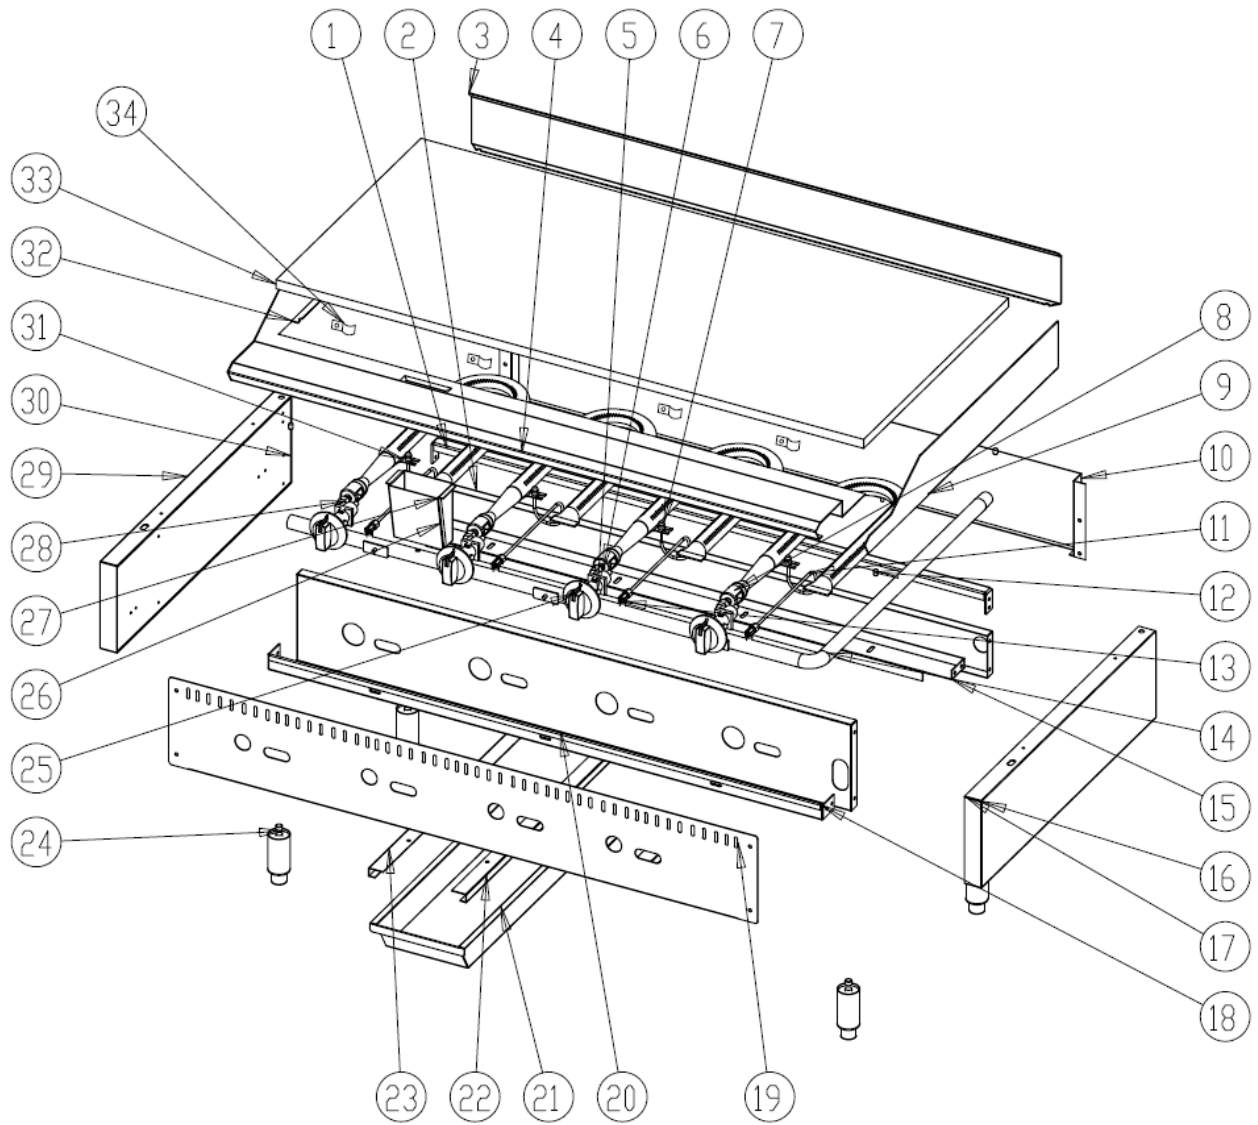

GUSVGR-TH48 Exploded View

GUSVGR-TH48 Part List

No.	Part Code	Part Name	QTY
1	20229099005	TOP REAR BEAM	1
2	20229099006	LOWER REAR SHROUDING	1
3	20229099008	BACK SIDE PANEL (COAMING)	1
4	20229099007	FRONT PLATEN	1
5	302220045	GAS VALVE	4
6	302150078	51# NOZZLE - LP	8
	302150283	36# NOZZLE - NG	8
7	302130019	PILOT	4
8	302130387	U-SHAPED BURNER	4
9	20229106008	RIGHT SIDE PANEL (COAMING)	1
10	20229099009	FLUE PANEL	1
11	302060691	SUPPLY PIPE (PILOT)	4
12	302200536	LOCATION PIN (GRIDDLE PLATE)	4
13	302220028	NG/LPG REGULATION VALVE	4
14	302180603	GAS INLET PIPE	1
15	20229099004	FIXED PLATE (BURNER)	1
16	20229106002	RIGHT SIDE PANEL (EXTERNAL HOUSING)	1
17	20229106004	RIGHT SIDE PANEL (INTERNAL HOUSING)	1
18	20229099003	LOWER FRONT BEAM	1
19	20229108007	FRONT PANEL	1
20	20229108002	FRONT HEAT SHIELD	1
21	20229097020	OIL TRAY	1
22	20229106010	RIGHT GUIDE RAIL	1
23	20229106009	LEFT GUIDE RAIL	1
24	302090047	ADJUSTABLE LEG	4
25	301110274	KNOB	4
26	20229097015	SIDE PANEL 1 (DRIP PAN)	1
27	20229097016	SIDE PANEL 2 (DRIP PAN)	1
28	302140130	TRANSITION JOINT	4
29	20229106001	LEFT SIDE PANEL (EXTERNAL HOUSING)	1
30	20229106003	LEFT SIDE PANEL (INTERNAL HOUSING)	1
31	314200003	FIXED PLATE (PILOT)	4
32	20229106007	LEFT SIDE PANEL (COAMING)	1
33	302010433	GRIDDLE PLATE	1
34	314200004	PROBE FIXER	8