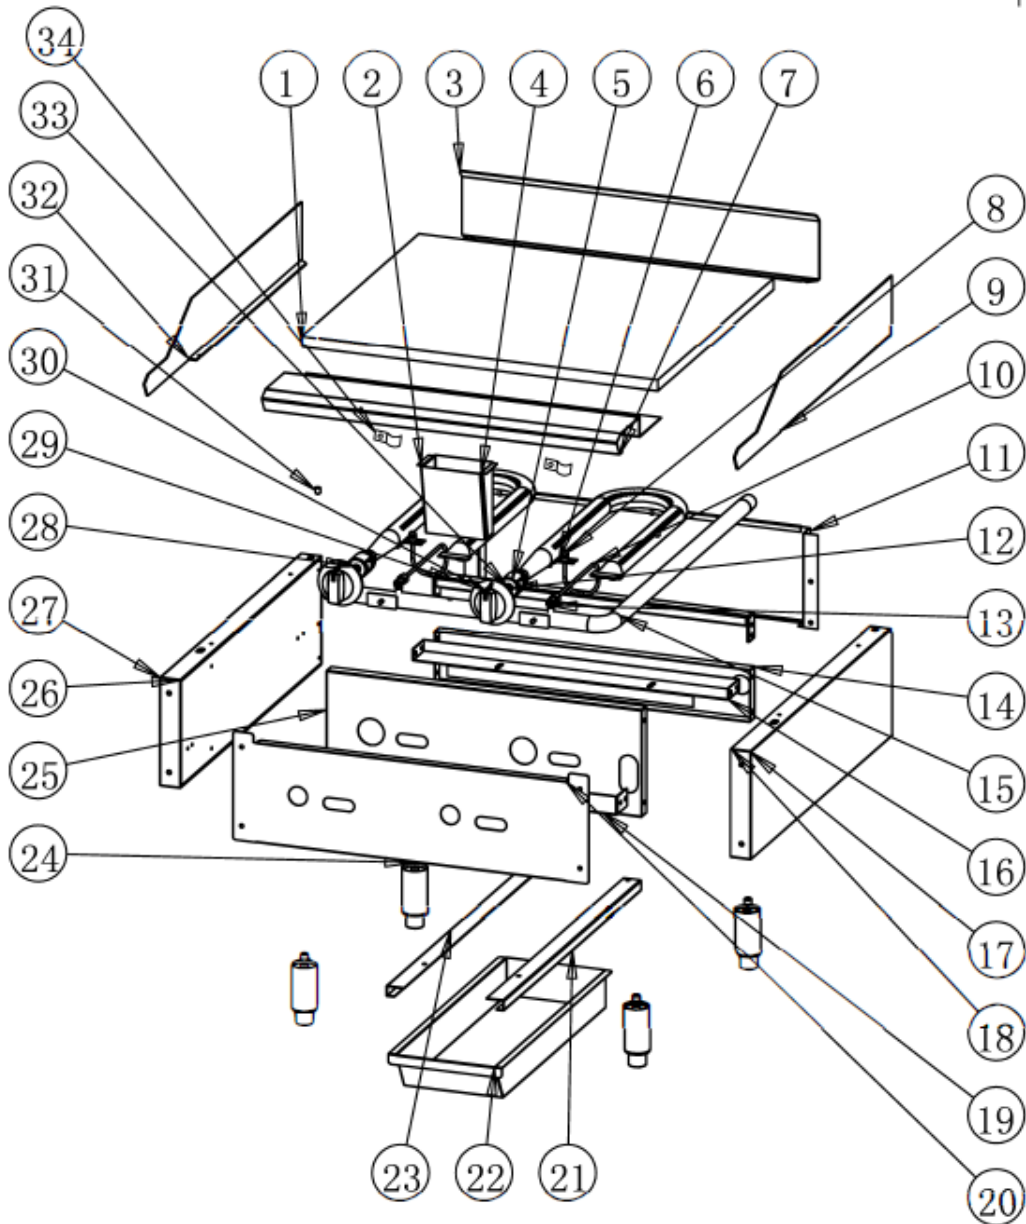

GUSVGR-TH24 Exploded View

GUSVGR-TH24 Part List

No.	Part Code	Part Name	QTY
1	302010431	GRIDDLE PLATE	1
2	20229097016	SIDE PANEL 2 (DRIP PAN)	1
3	20229097014	BACK SIDE PANEL (COAMING)	1
4	20229097015	SIDE PANEL 1 (DRIP PAN)	1
5	302130387	U-SHAPED BURNER	2
6	314200003	FIXED PLATE (PILOT)	2
7	20229097011	FRONT PLATEN	1
8	302130019	PILOT	2
9	20229106008	RIGHT SIDE PANEL (COAMING)	1
10	302060691	SUPPLY PIPE (PILOT)	2
11	20229097017	FLUE PANEL	1
12	302220045	GAS VALVE	2
13	302220028	NG/LPG REGULATION VALVE	2
14	20229097010	LOWER REAR SHROUDING	1
15	302180601	GAS INLET PIPE	1
16	20229097008	FIXED PLATE (BURNER)	1
17	20229106002	RIGHT SIDE PANEL (EXTERNAL HOUSING)	1
18	20229106004	RIGHT SIDE PANEL (INTERNAL HOUSING)	1
19	20229097007	LOWER FRONT BEAM	1
20	20229106018	FRONT PANEL	1
21	20229106010	RIGHT GUIDE RAIL	1
22	20229097020	OIL TRAY	1
23	20229106009	LEFT GUIDE RAIL	1
24	302090047	ADJUSTABLE LEG	4
25	20229106006	FRONT HEAT SHIELD	1
26	20229106003	LEFT SIDE PANEL (INTERNAL HOUSING)	1
27	20229106001	LEFT SIDE PANEL (EXTERNAL HOUSING)	1
28	302150078	51# NOZZLE - LP	4
28	302150283	36# NOZZLE - NG	4
29	20229097009	TOP REAR BEAM	1
30	301110274	KNOB	2
31	302200536	LOCATION PIN (GRIDDLE PLATE)	4
32	20229106007	LEFT SIDE PANEL (COAMING)	1
33	302140130	TRANSITION JOINT	2
34	314200004	PROBE FIXER	4